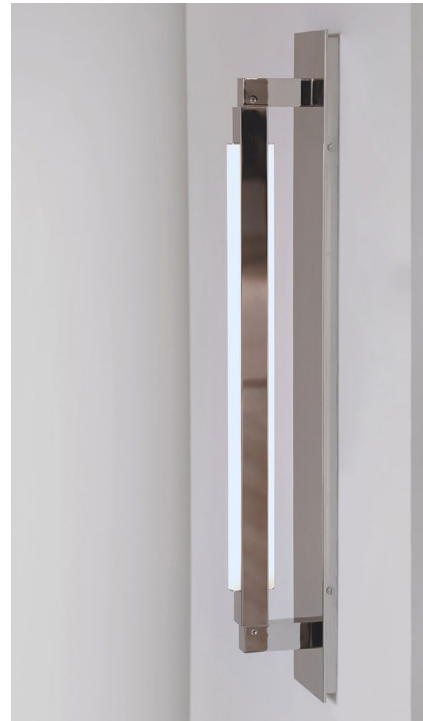

PRIS BAR SCONCE

Collection:

Pris

Design Year:

2018

Dimensions:

W 3.5in/8.9cm x D 3.75in/9.5cm x H 24in/61cm

Weight:

* Remote 0-10V Dimmable Driver (120-240V)
 upon request

Mounting:

3.5in/8.9cm W x 24in/61cm L mounting plate
 in matching metal finish. Requires single gang
 junction box in orientation of fixture.

Materials:

Solid Brass, Machined Aluminum, LED

Metal Finish Options:

Standard: Satin Brass, Polished Nickel

Upgrades: Brushed Nickel, Polished Brass,

Antique Brass, Dark Bronze, Black Brass

* All fixtures are made to order. For finish options
 or custom requests, please contact our sales team.

Made in New York

Pris Bar Sconce pictured with Polished
 Nickel metal finish