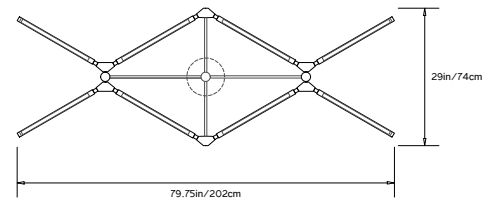

PRIS CROWN CHANDELIER

Collection:

Pris

Design Year:

2016

Dimensions:

W 79.75in/202cm x D 29in/74cm x H 18.25in/46cm

Weight:

26lbs/11.8kg

Specifications:

Wattage: 103

Lumens: 7980 Total

Color Temperature: 2700K

CRI: 95+

Life Hours: 50,000+

Internal TRIAC Dimmable Drivers (120V)

* Remote TRIAC Dimmable Drivers (120/240V) or Remote 0-10V Dimmable Drivers (120-240V) upon request

Suspension:

Ships with 2ft/60cm long stem and 8in/20.3cm canopy in matching metal finish. Stem can be adjusted on site. Longer stem lengths available upon request.

Materials:

Solid Brass, Machined Aluminum, LED

Metal Finish Options:

Standard: Satin Brass, Polished Nickel

Upgrades: Brushed Nickel, Polished Brass,

Antique Brass, Dark Bronze, Black Brass

* All fixtures are made to order. For finish options or custom requests, please contact our sales team.

Made in New York

TOP

SIDE