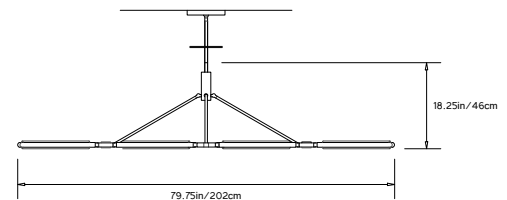

PRIS CROWN CHANDELIER

Collection:

Pris

Design Year:

2016

Dimensions:

W 79.75in/202cm x D 29in/74cm x H 18.25in/46cm

Weight:

26lbs/11.8kg

Specifications:

Wattage: 103

Lumens: 7980 Total

Color Temperature: 2700K

CRI: 95+

Life Hours: 50,000+

Internal TRIAC Dimmable Drivers (120V)

* Remote TRIAC Dimmable Drivers (120/240V) or Remote 0-10V Dimmable Drivers (120-240V) upon request

Suspension:

Ships with 2ft/60cm long stem and 8in/20.3cm canopy in matching metal finish. Stem can be adjusted on site. Longer stem lengths available upon request.

Materials:

Solid Brass, Machined Aluminum, LED

Metal Finish Options:

Standard: Satin Brass, Polished Nickel

Upgrades: Brushed Nickel, Polished Brass,

Antique Brass, Dark Bronze, Black Brass

* All fixtures are made to order. For finish options or custom requests, please contact our sales team.

Made in New York

FRONT

SIDE