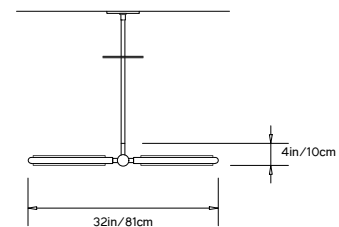

PRIS LINEAR PENDANT

Collection:

Pris

Design Year:

2016

Dimensions:

W 32in/81cm x D 1in/2.5cm x H 4in/10.2cm

Weight:

7lbs/3.1kg

Specifications:

Wattage: 19

Lumens: 1480 Total

Color Temperature: 2700K

Life Hours: 50,000

CRI: 95+

Internal TRIAC Dimmable Driver (120V)

* Remote TRIAC Dimmable Driver (120/240V) or Remote 0-10V Dimmable Driver (120-240V) upon request

Suspension:

Ships with 2ft/60cm long stem and 5.5in/14cm canopy in matching metal finish. Stem can be adjusted on site. Longer stem lengths available upon request.

Materials:

Solid Brass, Machined Aluminum, LED

Metal Finish Options:

Standard: Satin Brass, Polished Nickel

Upgrades: Brushed Nickel, Polished Brass,

Antique Brass, Dark Bronze, Black Brass

* All fixtures are made to order. For finish options or custom requests, please contact our sales team.

Made in New York

FRONT