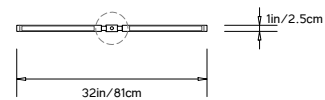

PRIS LINEAR PENDANT

Collection:

Pris

Design Year:

2016

Dimensions:

W 32in/81cm x D 1in/2.5cm x H 4in/10.2cm

Weight:

7lbs/3.1kg

Specifications:

Wattage: 19

Lumens: 1480 Total

Color Temperature: 2700K

Life Hours: 50,000

CRI: 95+

Internal TRIAC Dimmable Driver (120V)

* Remote TRIAC Dimmable Driver (120/240V) or Remote 0-10V Dimmable Driver (120-240V) upon request

Suspension:

Ships with 2ft/60cm long stem and 5.5in/14cm canopy in matching metal finish. Stem can be adjusted on site. Longer stem lengths available upon request.

Materials:

Solid Brass, Machined Aluminum, LED

Metal Finish Options:

Standard: Satin Brass, Polished Nickel

Upgrades: Brushed Nickel, Polished Brass,

Antique Brass, Dark Bronze, Black Brass

* All fixtures are made to order. For finish options or custom requests, please contact our sales team.

Made in New York

TOP