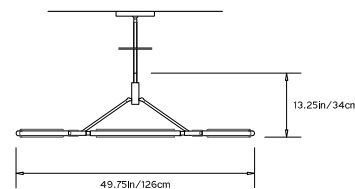

PRIS MINOR CHANDELIER

Collection:

Pris

Design Year:

2015

Dimensions:

W 49.75in/126cm x D 28.25in/72cm x

H 13.25in/34cm

Weight:

15lbs/6.8kg

Specifications:

Wattage: 65

Lumens: 5020 Total

Color Temperature: 2700K

Life Hours: 50,000

CRI: 95+

Internal TRIAC Dimmable Driver (120V)

* Remote TRIAC Dimmable Driver (120/240V) or Remote 0-10V Dimmable Driver (120-240V) upon request

Suspension:

Ships with 2ft/60cm long stem and 8in/20.3cm canopy in matching metal finish. Stem can be adjusted on site. Longer stem lengths available upon request.

Materials:

Solid Brass, Machined Aluminum, LED

Metal Finish Options:

Standard: Satin Brass, Polished Nickel

Upgrades: Brushed Nickel, Polished Brass,

Antique Brass, Dark Bronze, Black Brass

* All fixtures are made to order. For finish options or custom requests, please contact our sales team.

Made in New York

FRONT