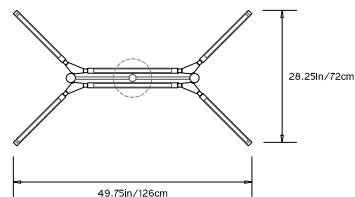

PRIS MINOR CHANDELIER

Collection:

Pris

Design Year:

2015

Dimensions:

W 49.75in/126cm x D 28.25in/72cm x

H 13.25in/34cm

Weight:

15lbs/6.8kg

Specifications:

Wattage: 65

Lumens: 5020 Total

Color Temperature: 2700K

Life Hours: 50,000

CRI: 95+

Internal TRIAC Dimmable Driver (120V)

* Remote TRIAC Dimmable Driver (120/240V) or Remote 0-10V Dimmable Driver (120-240V) upon request

Suspension:

Ships with 2ft/60cm long stem and 8in/20.3cm canopy in matching metal finish. Stem can be adjusted on site. Longer stem lengths available upon request.

Materials:

Solid Brass, Machined Aluminum, LED

Metal Finish Options:

Standard: Satin Brass, Polished Nickel

Upgrades: Brushed Nickel, Polished Brass,

Antique Brass, Dark Bronze, Black Brass

* All fixtures are made to order. For finish options or custom requests, please contact our sales team.

Made in New York

TOP