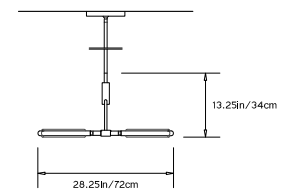

PRIS MINOR CHANDELIER

Collection:

Pris

Design Year:

2015

Dimensions:

W 49.75in/126cm x D 28.25in/72cm x

H 13.25in/34cm

Made in New York

Pris Minor Chandelier pictured with Satin Brass metal finish

TOP

FRONT

SIDE