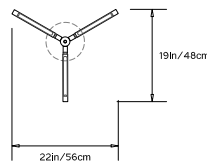

PRIS TORCH

Collection:

Pris

Design Year:

2017

Dimensions:

W 22in/56cm x D 19in/48cm x H 37in/64cm

Weight:

15lbs/6.8kg

Specifications:

Wattage: 78

Lumens: 5980 Total

Color Temperature: 2700K

CRI: 95+

Life Hours: 50,000+

Internal TRIAC Dimmable Driver (120V)

* Remote TRIAC Dimmable Drivers (120/240V) or Remote 0-10V Dimmable Driver (120-240V) upon request

Suspension:

Ships with 6ft/182cm long stem and 8in/20.3cm canopy in matching metal finish. Stem can be adjusted on site. Longer stem lengths available upon request.

Materials:

Solid Brass, Machined Aluminum, LED

Metal Finish Options:

Standard: Satin Brass, Polished Nickel

Upgrades: Brushed Nickel, Polished Brass,

Antique Brass, Dark Bronze, Black Brass

* All fixtures are made to order. For finish options or custom requests, please contact our sales team.

Made in New York

TOP