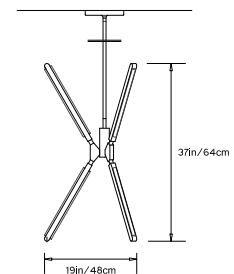

PRIS TORCH

Collection:

Pris

Design Year:

2017

Dimensions:

W 22in/56cm x D 19in/48cm x H 37in/64cm

Weight:

15lbs/6.8kg

Specifications:

Wattage: 78

Lumens: 5980 Total

Color Temperature: 2700K

CRI: 95+

Life Hours: 50,000+

Internal TRIAC Dimmable Driver (120V)

* Remote TRIAC Dimmable Drivers (120/240V) or Remote 0-10V Dimmable Driver (120-240V) upon request

Suspension:

Ships with 6ft/182cm long stem and 8in/20.3cm canopy in matching metal finish. Stem can be adjusted on site. Longer stem lengths available upon request.

Materials:

Solid Brass, Machined Aluminum, LED

Metal Finish Options:

Standard: Satin Brass, Polished Nickel

Upgrades: Brushed Nickel, Polished Brass,

Antique Brass, Dark Bronze, Black Brass

* All fixtures are made to order. For finish options or custom requests, please contact our sales team.

Made in New York

SIDE