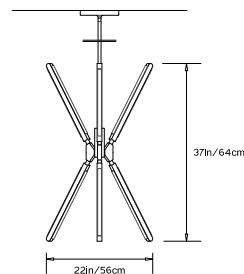

PRIS TORCH

Collection:

Pris

Design Year:

2017

Dimensions:

W 22in/56cm x D 19in/48cm x H 37in/64cm

Weight:

15lbs/6.8kg

Specifications:

Wattage: 78

Lumens: 5980 Total

Color Temperature: 2700K

CRI: 95+

Life Hours: 50,000+

Internal TRIAC Dimmable Driver (120V)

* Remote TRIAC Dimmable Drivers (120/240V) or Remote 0-10V Dimmable Driver (120-240V) upon request

Suspension:

Ships with 6ft/182cm long stem and 8in/20.3cm canopy in matching metal finish. Stem can be adjusted on site. Longer stem lengths available upon request.

Materials:

Solid Brass, Machined Aluminum, LED

Metal Finish Options:

Standard: Satin Brass, Polished Nickel

Upgrades: Brushed Nickel, Polished Brass,

Antique Brass, Dark Bronze, Black Brass

* All fixtures are made to order. For finish options or custom requests, please contact our sales team.

Made in New York

FRONT