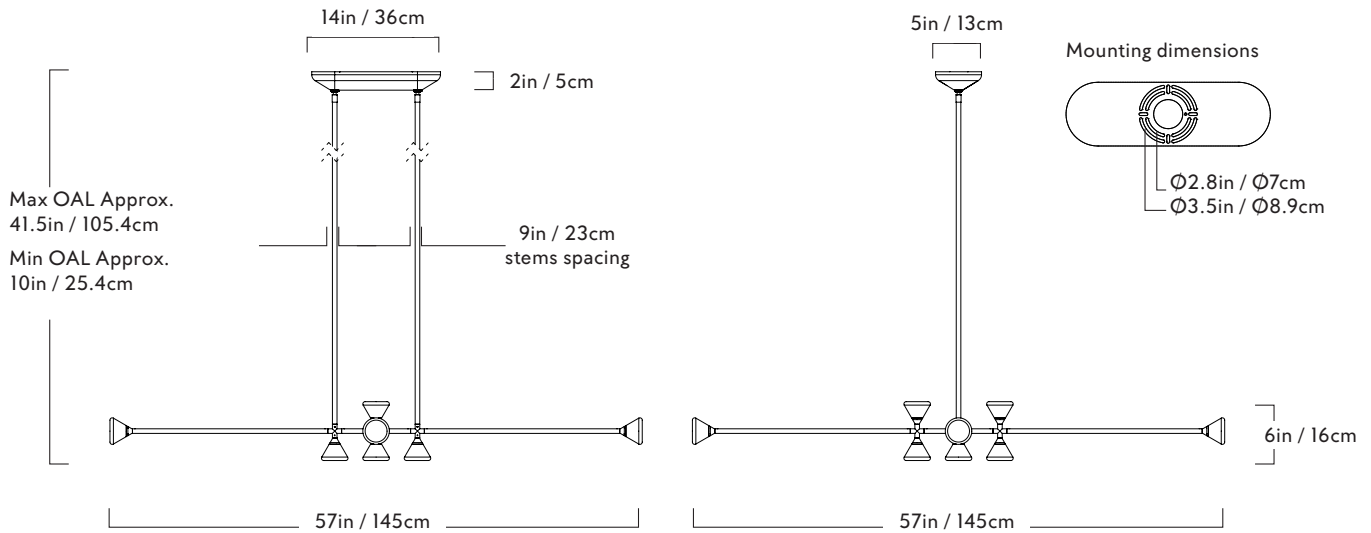

Roll & Hill

twentieth
sales@twentieth.net
323.904.1200
www.twentieth.net

Apollo

Chandelier - Horizontal - 10 Lights

Series
Apollo

Product
Chandelier - Horizontal - 10 Lights

Dimensions
L 57in / 145cm x W 57in / 145cm x
H 41.5in / 105.4cm

Weight
11.2lb / 5.1kg

Shipping Dimensions
L 51in / 129cm x W 51in / 129cm x
H 26in / 66cm

Shipping Weight
63lb / 29kg

Materials
Brass, Steel, Glass, White Oak

Finishes/Colors
Matte black metal / Brushed brass detail,
Matte ivory metal / Brushed brass detail

Suspension
Two 1/2-inch diameter stems in match-
ing metal finish. 35in length included.
72in length available for additional cost.
Stems length can be adjusted on site.

Canopy
L 14in / 36cm x W 5in / 13cm x
H 2in / 5cm solid white-oak. Available
in 2 coordinating finishes: Oxidized oak
for Matte black and Brushed brass metal
fixtures, Whitewashed oak for Matte
ivory metal fixtures.

Ceiling Slope
0° - 10° mounting slope.
Up to 90° variable hang-straight
available upon request.

Certifications
UL/cUL (120V)
CE (240V)

120V Illumination
Integrated LED
Wattage: 45 W
Lumens: 3,000 Lumens est.
Color Temperature: 2700 K, 90+ CRI
LED Lifetime: 50,000 Hours est.
Dimming: Triac, ELV or 0-10V

240V Illumination
Integrated LED
Wattage: 45 W
Lumens: 3,000 Lumens est.
Color Temperature: 2700 K, 90+ CRI
LED Lifetime: 50,000 Hours est.
Dimming: ELV or 0-10V

Driver location
Driver located in the canopy

Fixture Mounting
Designed to be mounted on standard 4in.
Electrical Box.
Two #8-32 screws included.
Additional mounting hardware provided
for 240V versions.