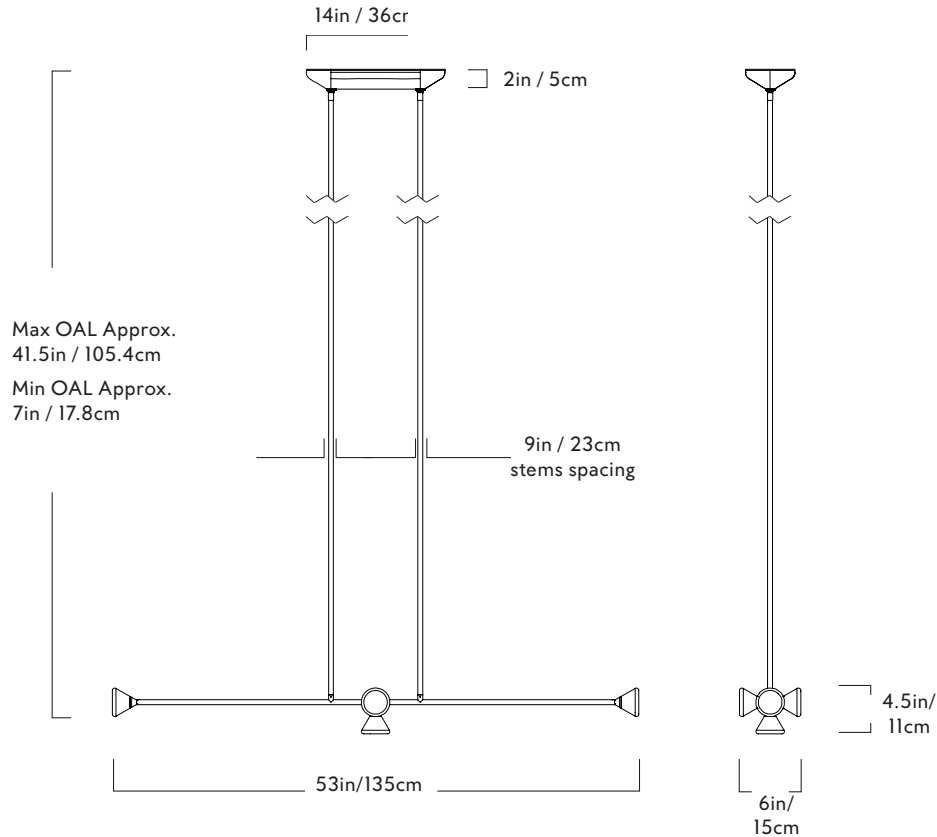

Roll & Hill

twentieth
sales@twentieth.net
323.904.1200
www.twentieth.net

Apollo

Chandelier - 5 Lights

Series
Apollo

Product
Chandelier - 5 Lights

Dimensions
L 53in/135cm x W 6in/15cm x
H 41.5in / 105.4cm

Shipping Dimensions
L 63in/160cm x W 19in/48cm x
H 15in/38cm

Weight
8lb/3.6kg

Materials
Brass, Aluminum, Glass, White Oak

Finishes/Colors
Matte black metal / Brushed brass detail,
Matte ivory metal / Brushed brass detail

Suspension
Two 1/2-inch diameter stems in match-
ing metal finish. 35in length included.
72in length available for additional cost.
Stems length can be adjusted on site.

Canopy
L 14in / 36cm x W 5in / 13cm x
H 2in / 5cm solid white-oak. Available
in 2 coordinating finishes: Oxidized oak
for Matte black and Brushed brass metal
fixtures, Whitewashed oak for Matte
ivory metal fixtures.

Ceiling Slope
0° - 10° mounting slope.
Up to 90° variable hang-straight
available upon request.

Certifications
UL/cUL (120V)
CE (240V)

120V Illumination
Integrated LED
Wattage: 25W
Lumens: 1,750 Lumens est.
Color Temperature: 2700 K, 90+ CRI
LED Lifetime: 50,000 Hours est.
Dimming: Triac and ELV or 0-10V

240V Illumination
Integrated LED
Wattage: 25W
Lumens: 1,750 Lumens est.
Color Temperature: 2700 K, 90+ CRI
LED Lifetime: 50,000 Hours est.
Dimming: ELV or 0-10V

Driver location
Driver located in the canopy

Fixture Mounting
Designed to be mounted on standard 4in.
Electrical Box.
Two #8-32 screws included.
Additional mounting hardware provided
for 240V versions.