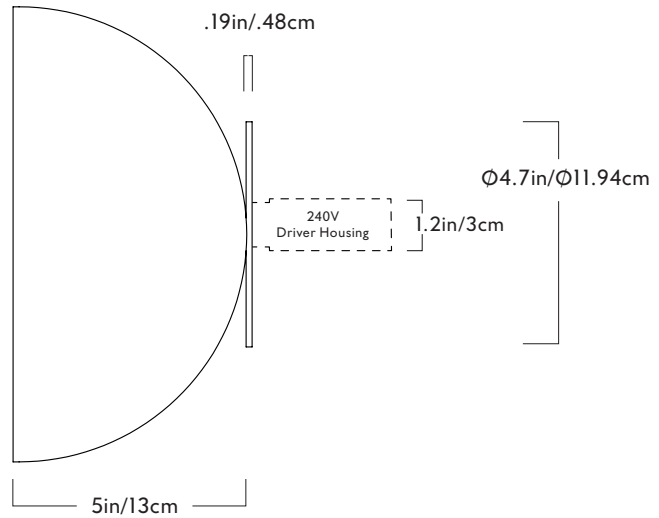

Roll & Hill

twentieth
 sales@twentieth.net
 323.904.1200
 www.twentieth.net

Cora

Series
Cora

Product
Sconce

Dimensions
H 9.5in/24cm x W 5in/13cm x
D 5in/13cm

Weights
3lb/1.3kg

Sconce

Materials
Machined Aluminum

Finishes / Colors
Black, bronze, polished nickel,
polished brass

Certifications
UL, cUL (120V)
CE/CB (240V)

120V Illumination
Integrated LED
Wattage: 8.4 Watts
Lumens: 250 Lumens est.
Color Temperature: 2700K
CRI: 90+
LED Lifetime: 50,000 hours est.
Dimming: Triac, ELV or 0-10V