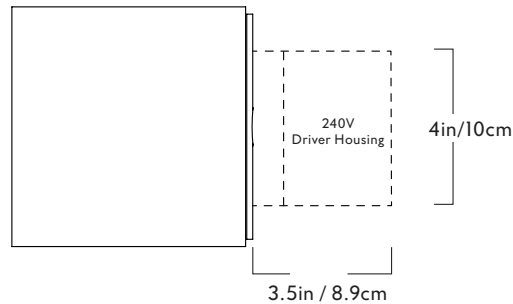

Roll & Hill

twentieth
 sales@twentieth.net
 323.904.1200
 www.twentieth.net

Cora

Series
Cora

Product
Sconce

Dimensions
H 9.5in/24cm x W 5in/13cm x
D 5in/13cm

Weights
3lb/1.3kg

Sconce

Materials
Machined Aluminum

Finishes / Colors
Black, bronze, polished nickel,
polished brass

Certifications
UL, cUL (120V)
CE/CB (240V)

120V Illumination
Integrated LED
Wattage: 8.4 Watts
Lumens: 250 Lumens est.
Color Temperature: 2700K
CRI: 90+
LED Lifetime: 50,000 hours est.
Dimming: Triac, ELV or 0-10V