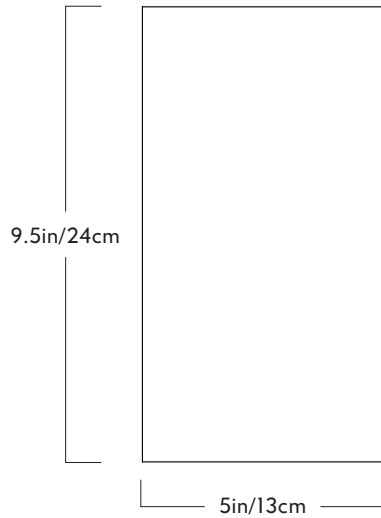

Roll & Hill

twentieth
 sales@twentieth.net
 323.904.1200
 www.twentieth.net

Cora

Series
Cora

Product
Sconce

Dimensions
H 9.5in/24cm x W 5in/13cm x
D 5in/13cm

Weights
3lb/1.3kg

Sconce

Materials
Machined Aluminum

Finishes / Colors
Black, bronze, polished nickel,
polished brass

Certifications
UL, cUL (120V)
CE/CB (240V)

120V Illumination
Integrated LED
Wattage: 8.4 Watts
Lumens: 250 Lumens est.
Color Temperature: 2700K
CRI: 90+
LED Lifetime: 50,000 hours est.
Dimming: Triac, ELV or 0-10V

240V Illumination
Integrated LED
Wattage: 8.4 Watts
Lumens: 250 Lumens est.
Color Temperature: 2700K
CRI: 90+
LED Lifetime: 50,000 hours est.
Dimming: ELV or 0-10V