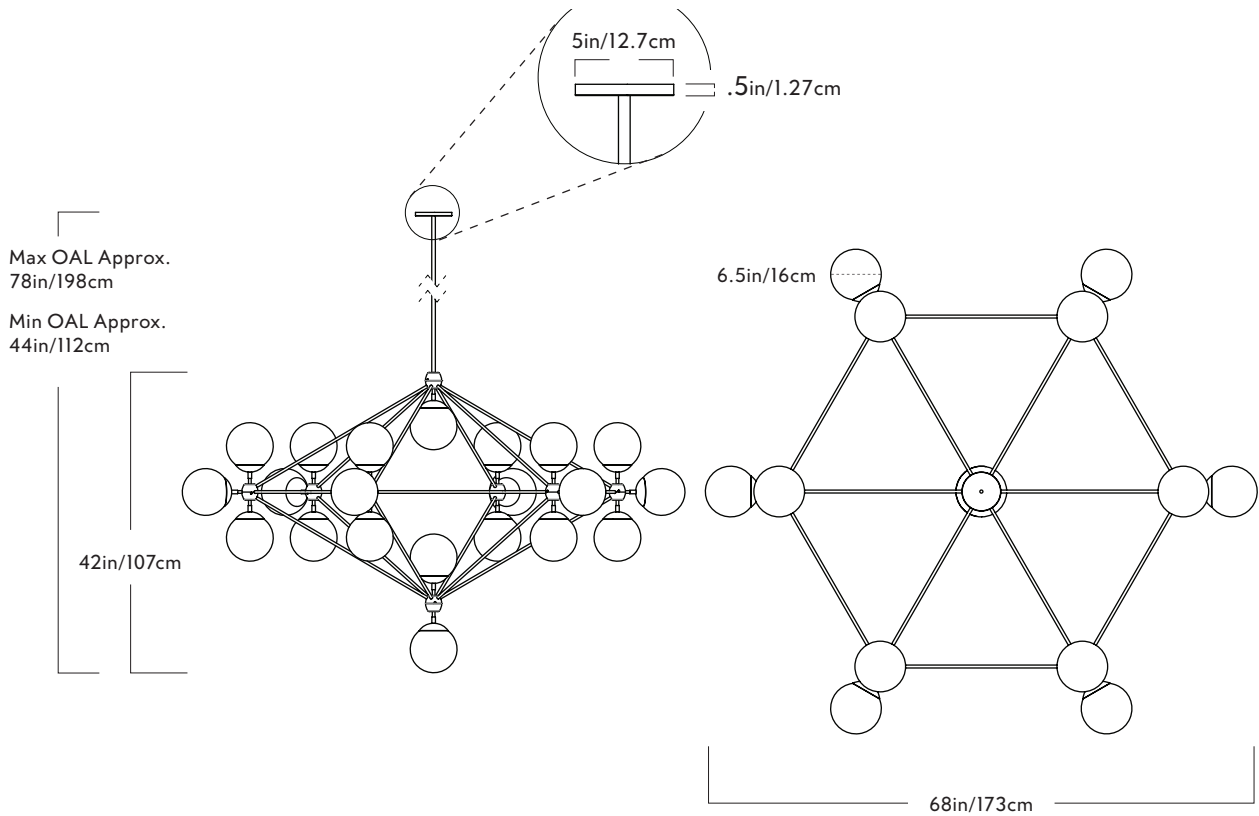

Roll & Hill

twentieth
 sales@twentieth.net
 323.904.1200
 www.twentieth.net

Modo

Chandelier - 6 Sided, 21 Globes

Series
 Modo

Product
 Chandelier - 6 Sided, 21 Globes

Dimensions
 Dia 68in/173cm x H 42in/107cm

Weight
 34lb/15.4kg or 44.5lb/20kg (with cream globes)

Materials
 Machined aluminum, glass

Finishes
 Black, bronze, polished nickel, brushed brass

Glass Colors
 Smoke, clear, cream

Suspension
 1/2-inch aluminum stem in matching metal finish. 35-inch length included with lamp. 72-inch length available for additional cost. Stem length can be adjusted on site.

Canopy
 5-inch round in matching metal finish

Ceiling Slope
 0° mounting slope.
 Up to 90° variable hang-straight available upon request.

Certifications
 UL, cUL (120V)
 CE, CB (240V)

R&H LED Bulb (120V/240V)
 Cream Globes
 Socket: E26/E27
 Bulb: 21 x 6 Watt A19
 Total Wattage: 126 Watts
 Lumens: 3780 Lumens est.
 Color Temperature: 2600K, CRI: 90+
 Bulb Lifetime: 50,000 hours est.
 Dimming: ELV or Triac

Clear Globes
 Socket: E26/E27
 Bulb: 21 x 3 Watt G25 Mirror Top
 Total Wattage: 63 Watts
 Lumens: 5670 Lumens est.
 Color Temperature: 2700K, CRI: 90+
 Bulb Lifetime: 50,000 hours est.
 Dimming: ELV or Triac