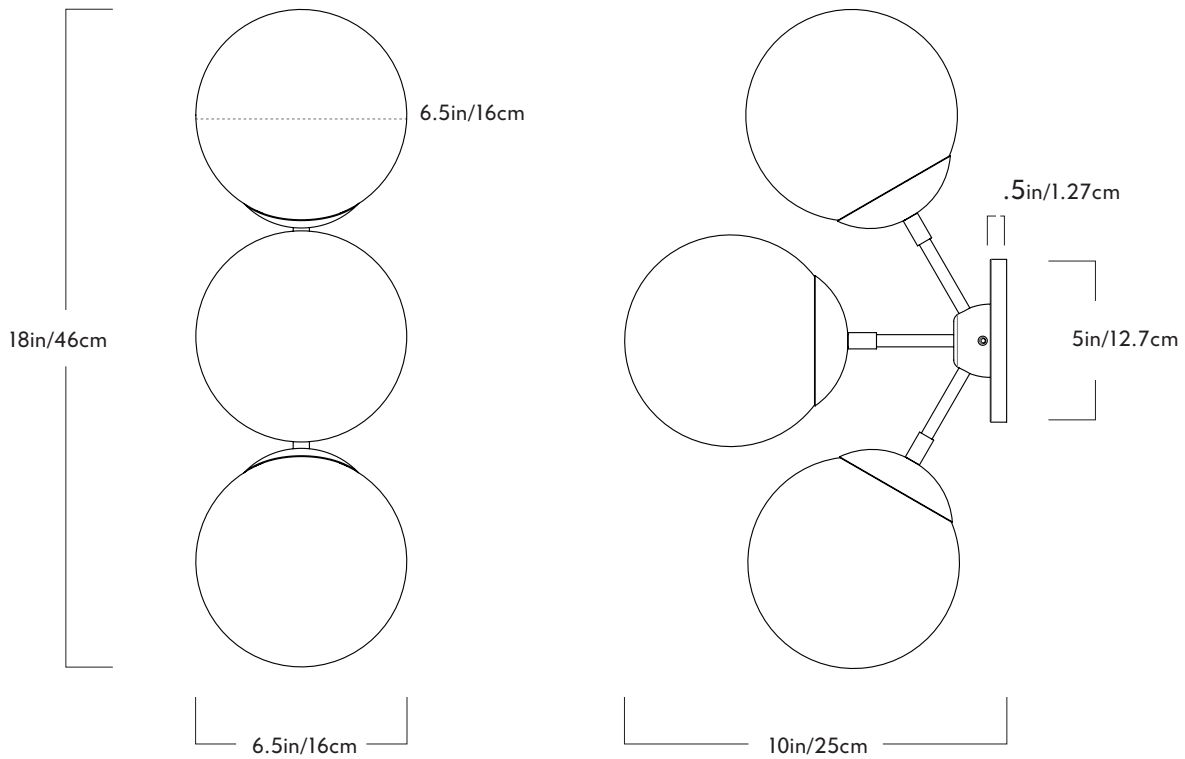

Roll & Hill

twentieth
 sales@twentieth.net
 323.904.1200
 www.twentieth.net

Modo

Series
 Modo

Product
 Sconce - 3 Globes

Dimensions
 H 18in/46cm x W 6.5in/16cm x
 D 10in/25cm

Weight
 5lb/2.3kg

Materials
 Machined aluminum, glass

R&H LED Bulb (120V/240V)

Cream Globes
 Socket: E26/E27
 Bulb: 3 x 6 Watt A19
 Total Wattage: 18 Watts
 Lumens: 540 Lumens est.
 Color Temperature: 2600K, CRI: 90+
 Bulb Lifetime: 50,000 hours est.
 Dimming: ELV or Triac

Smoke Globes
 Socket: E26/E27
 Bulb: 3 x 3 Watt G25 Mirror Top
 Total Wattage: 9 Watts
 Lumens: 270 Lumens est.
 Color Temperature: 2500K, CRI: 90+
 Bulb Lifetime: 50,000 hours est.
 Dimming: ELV or Triac

Clear Globes
 Socket: E26/E27
 Bulb: 3 x 3 Watt G25 Mirror Top
 Total Wattage: 9 Watts
 Lumens: 810 Lumens est.
 Color Temperature: 2700K, CRI: 90+
 Bulb Lifetime: 50,000 hours est.
 Dimming: ELV or Triac