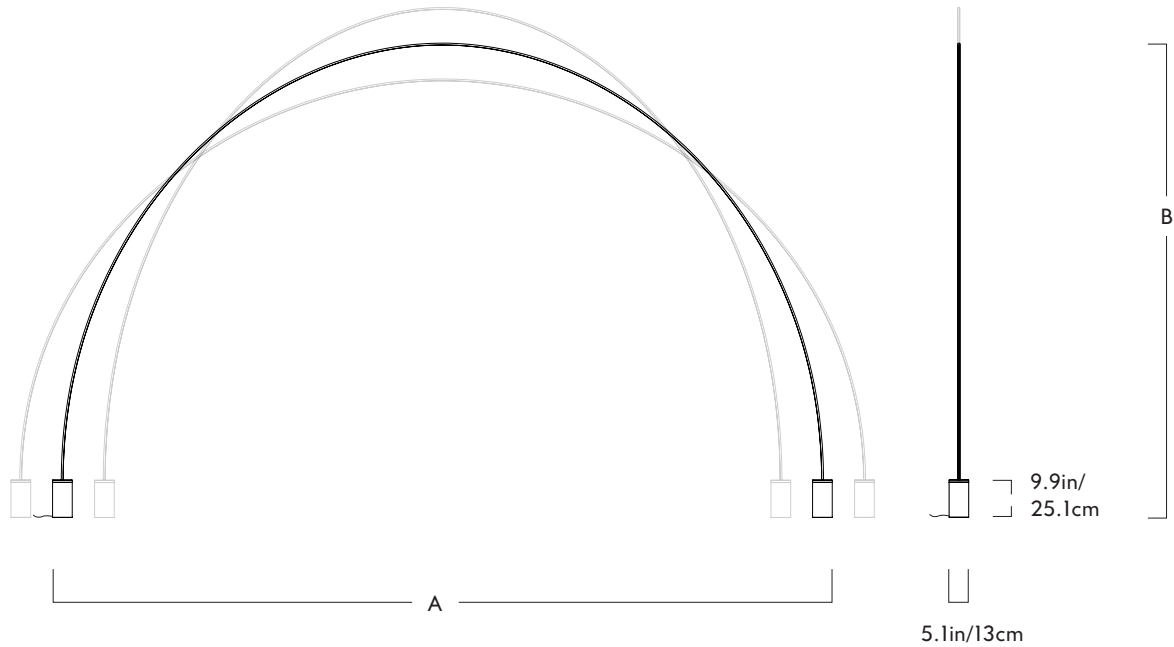

Pole

02 - Floor to Floor - 7 Sections

Series
Pole

Product
02 - Floor to Floor - 7 Sections

<u>Dimensions</u>		
	A	B
Min.	170in / 432cm	128in / 325cm
Preferred	191in / 485cm	119in / 302cm
Max.	212in / 538cm	110in / 279cm

Weight
80.2lb/36.4kg

Materials
Aluminum, steel, silicone

Metal Finishes
Black

Bases
(x2) L 5.1in/13cm x W 5.1in/13cm x H 9.9in/25.1cm cylindrical bases in matching metal finish (appx. 35lbs)

Cord
7feet / 2.1m with Universal Wall Plug Power Supply with interchangeable AC Adaptors (Australian type, U.K. type, European type, U.S. type). Comes with no On/Off Switch

Certifications
UL, cUL (120V)
CE (240V)

120V/240V Illumination
Integrated LED
Wattage: 12.8 Watts
Lumens: 700 Lumens est.
Color Temperature: 2700K
CRI: 90+
LED Lifetime: 70,000 Hours est.

Dimming
Available upon request