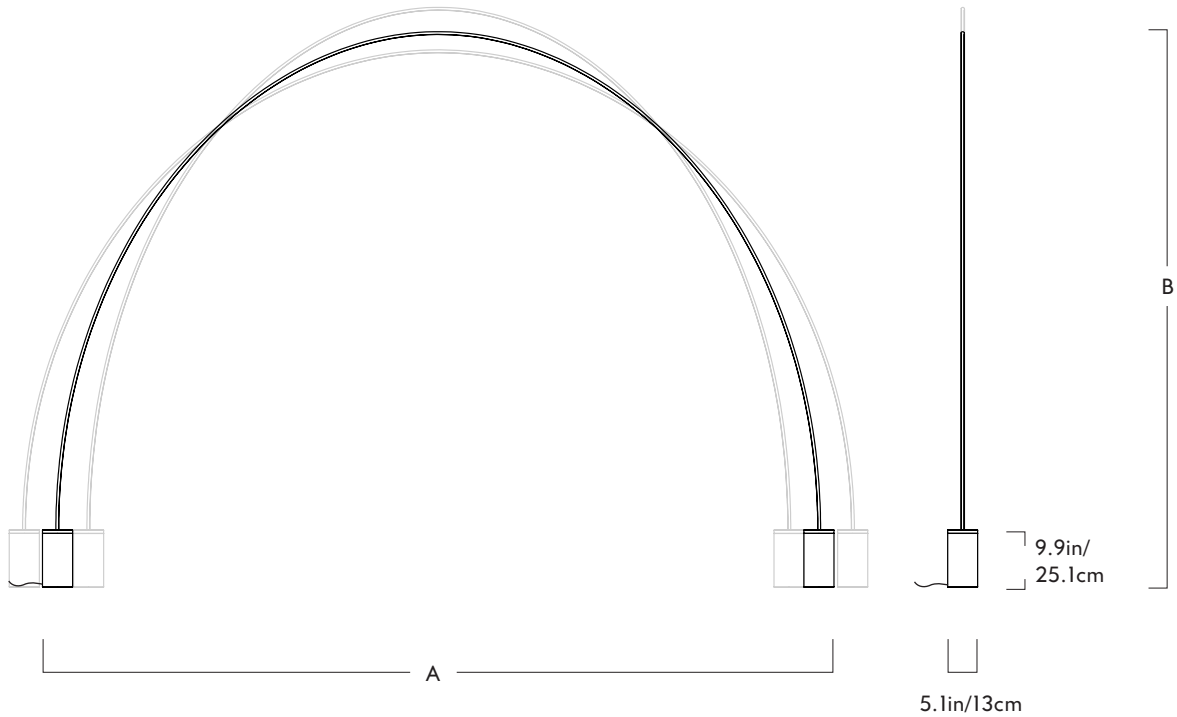

Pole

02 - Floor to Floor - 5 Sections

Series
Pole

Materials
Aluminum, steel, silicone

120V/240V Illumination
Integrated LED
Wattage: 9 Watts
Lumens: 500 Lumens est.
Color Temperature: 2700K
CRI: 90+
LED Lifetime: 70,000 Hours est.

Product
02 - Floor to Floor - 5 Sections

Metal Finishes
Black

<u>Dimensions</u>		
	A	B
Min.	115in / 292cm	95in / 241cm
Preferred	125in / 317cm	91in / 231cm
Max.	136in / 345cm	88in / 224cm

Bases
(x2) L 5.1in/13cm x W 5.1in/13cm x H 9.9in/25.1cm cylindrical bases in matching metal finish (appx. 35lbs)

Dimming
Available upon request

Weight
79lb/35.8kg

Cord
7feet / 2.1m with Universal Wall Plug Power Supply with interchangeable AC Adaptors (Australian type, U.K. type, European type, U.S. type). Comes with no On/Off Switch

Certifications
UL, cUL (120V)
CE (240V)