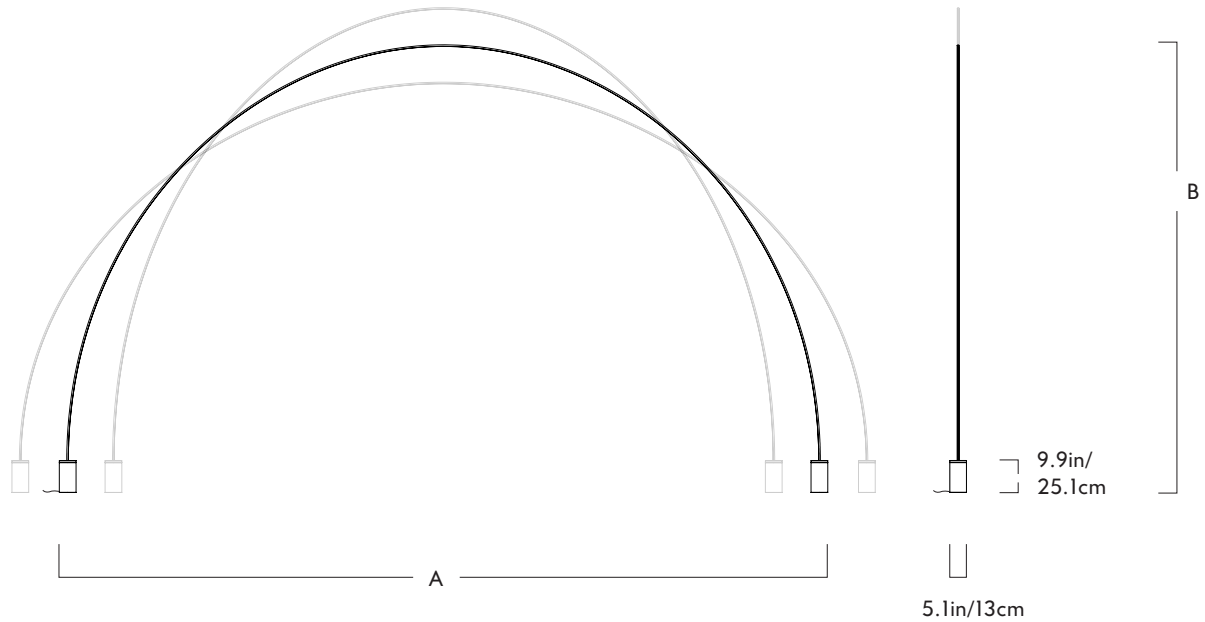

Pole

02 - Floor to Floor - 8 Sections

Series
Pole

Materials
Aluminum, steel, silicone

120V/240V Illumination
Integrated LED
Wattage: 14.4 Watts
Lumens: 800 Lumens est.
Color Temperature: 2700K
CRI: 90+
LED Lifetime: 70,000 Hours est.

Product
02 - Floor to Floor - 8 Sections

Metal Finishes
Black

Dimming
Available upon request

Dimensions

	A	B
Min.	195in / 495cm	143in / 363cm
Preferred	222in / 564cm	132in / 335cm
Max.	250in / 635cm	121in / 307cm

Bases
(x2) L 5.1in/13cm x W 5.1in/13cm x H 9.9in/25.1cm cylindrical bases in matching metal finish (appx. 35lbs)

Weight
80.8lb/36.6kg

Cord
7feet / 2.1m with Universal Wall Plug Power Supply with interchangeable AC Adaptors (Australian type, U.K. type, European type, U.S. type). Comes with no On/Off Switch

Certifications
UL, cUL (120V)