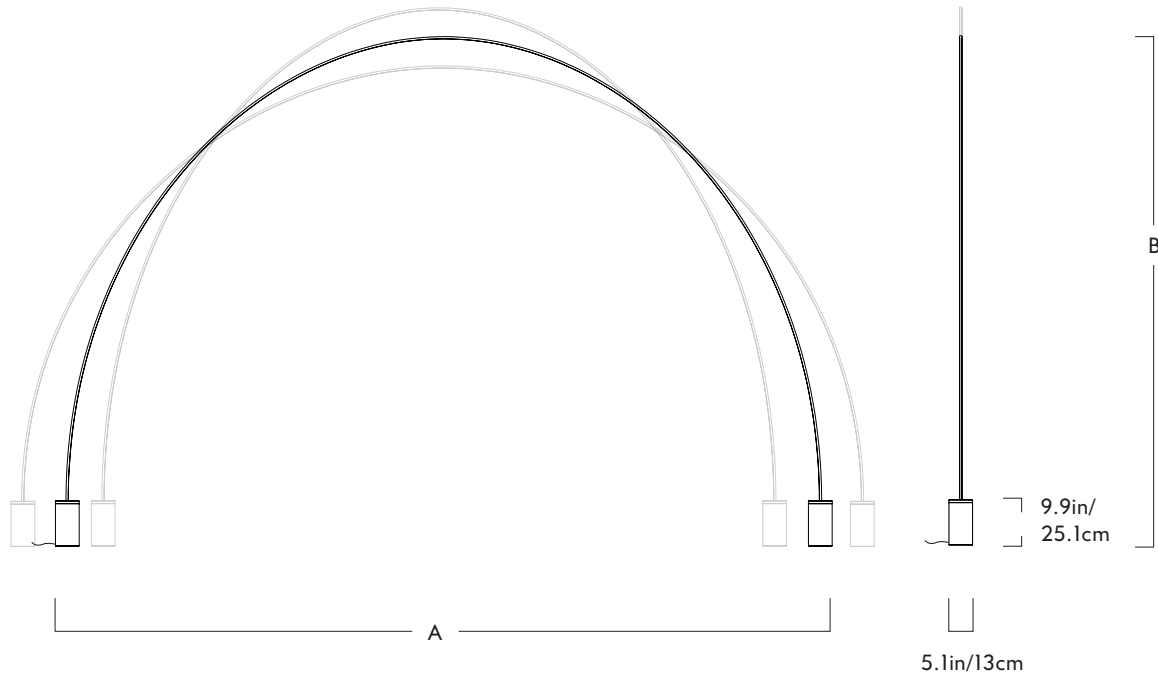

Pole

02 - Floor to Floor - 6 Sections

Series
Pole

Materials
Aluminum, steel, silicone

120V/240V Illumination
Integrated LED
Wattage: 10.8 Watts
Lumens: 600 Lumens est.
Color Temperature: 2700K
CRI: 90+
LED Lifetime: 70,000 Hours est.

Product
02 - Floor to Floor - 6 Sections

Metal Finishes
Black

Dimensions

	A	B
Min.	140in / 356cm	112in / 284cm
Preferred	157in / 399cm	106in / 269cm
Max.	175in / 445cm	100in / 254cm

Bases
(x2) L 5.1in/13cm x W 5.1in/13cm x H 9.9in/25.1cm cylindrical bases in matching metal finish (appx. 35lbs)

Dimming
Available upon request

Weight
79.6lb/36.1kg

Cord
7feet / 2.1m with Universal Wall Plug Power Supply with interchangeable AC Adaptors (Australian type, U.K. type, European type, U.S. type). Comes with no On/Off Switch

Certifications
UL, cUL (120V)
CE (240V)