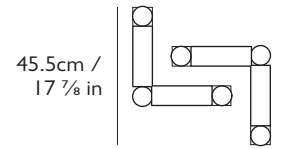

LEE BROOM

VESPER

45.5 cm / 17 7/8 in

9 kg / 19.8 lb

PRODUCT DETAILS

Name	Year of Design
Vesper Duo	2022

Product Code	110-130V	220-240V
Vesper Duo, brushed silver	VES0110	VES0010
Vesper Duo, brushed gold	VES0111	VES0011

Dimming

Dimmable. TRIAC / Leading edge / Trailing edge

Dimensions

H 56 cm x W 45.5 cm x D 45.5 cm / H 22 x W 17 7/8 x D 17 7/8 in

Weight

Product (net) : 9 kg / 19.8 lb Boxed (gross) : 9.75 kg / 21.5 lb

Suspension

Length : 300 cm / 118 1/8 in
6x 300cm clear cable (adjustable length)

Ceiling Plate / Canopy

Square ceiling plate / canopy with driver
52 x 52 x 3 cm / 20 1/2 x 20 1/2 x 1 1/8 in

Mini canopy (requires remote driver installation) will be coming soon.