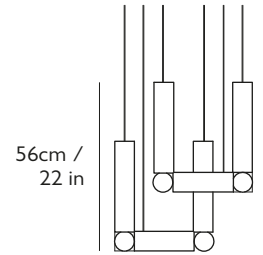

LEE BROOM

VESPER

45.5 cm / 17 7/8 in

9 kg / 19.8 lb

PRODUCT DETAILS

Name	Year of Design
Vesper Duo	2022

Product Code	110-130V	220-240V
Vesper Duo, brushed silver	VES0110	VES0010
Vesper Duo, brushed gold	VES0111	VES0011

Dimming

Dimmable. TRIAC / Leading edge / Trailing edge

Dimensions

H 56 cm x W 45.5 cm x D 45.5 cm / H 22 x W 17 7/8 x D 17 7/8 in

Weight

Product (net) : 9 kg / 19.8 lb Boxed (gross) : 9.75 kg / 21.5 lb

Suspension

Length : 300 cm / 118 1/8 in
6x 300cm clear cable (adjustable length)

Ceiling Plate / Canopy

Square ceiling plate / canopy with driver
52 x 52 x 3 cm / 20 1/2 x 20 1/2 x 1 1/8 in

Mini canopy (requires remote driver installation) will be coming soon.