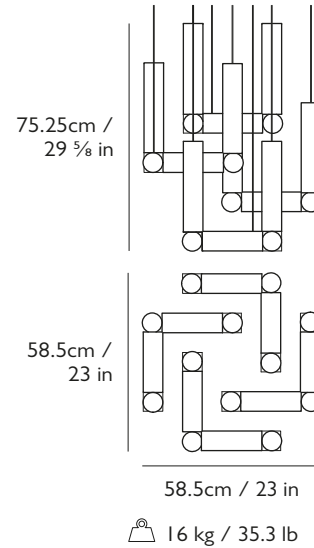

LEE BROOM

VESPER

PRODUCT DETAILS

Name	Year of Design
Vesper Quattro	2022

Product Code	110-130V	220-240V
Vesper Quattro, brushed silver	VES0120	VES0020
Vesper Quattro, brushed gold	VES0121	VES0021

Materials

Dimming

Dimmable. TRIAC / Leading edge / Trailing edge

Dimensions

H 72.25 cm x W 58.5 cm x D 58.5 cm / H 29 5/8 x W 23 x D 23 in

Weight

Product (net) : 16 kg / 35.3 lb Boxed (gross) : 17.5 kg / 38.6 lb

Suspension

Length : 300 cm / 118 1/8 in
12x 300cm clear cable (adjustable length)

Ceiling Plate / Canopy

Square ceiling plate / canopy with driver
66 x 66 x 3 cm / 26 x 26 x 1 1/8 in

Mini canopy (requires remote driver installation) will be coming soon.