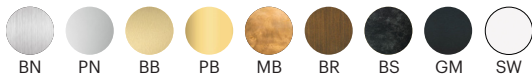

Cord Colors:

Black, Brown, Houndstooth

SPECIFICATION CODE

Fixture	Size	LED Temp	Brightness	Dimming
BX6	36		SB	UNV
		22 - 2200K		
		25 - 2500K		
		27 - 2700K		
		30 - 3000K		
		35 - 3500K		
		40 - 4000K		
		50 - 5000K		