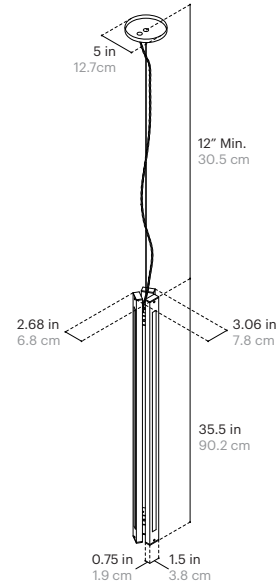

5 years

Fixture Weight:

7 lbs / 3.1 kg

Shipping Size and Weight:

10"L x 10"W x 40" H
25.4 cm x 25.4 cm x 101.6 cm
10 lbs / 4.5 kg

SPECIFICATIONS

LED:

Flexible LED Module (>60,000 Hour Lifespan)
Universal Voltage 120V-277V, 50Hz/60Hz

5 years

Fixture Weight:

9 lbs / 4 kg

Shipping Size and Weight:

10"L x 10"W x 40" H
25.4 cm x 25.4 cm x 101.6 cm
12 lbs / 5.4 kg

SPECIFICATIONS

LED:

Flexible LED Module (>60,000 Hour Lifespan)
Universal Voltage 120V-277V, 50Hz/60Hz

5 years

Fixture Weight:

11 lbs / 4.9 kg

Shipping Size and Weight:

10"L x 10"W x 40" H
25.4 cm x 25.4 cm x 101.6 cm
15 lbs / 6.8 kg

SPECIFICATIONS

LED:

Flexible LED Module (>60,000 Hour Lifespan)
Universal Voltage 120V-277V, 50Hz/60Hz

Cord Length:

120" / 304.8 cm, Field Adjustable

Minimum Drop Length:

12" / 30.5 cm

FINISH OPTIONS

Metal and Canopy Finishes:

Brushed Nickel, Polished Nickel, Brushed Brass, Polished Brass, Mottled Brass, Bronze, Blackened Steel, Gunmetal, Satin White