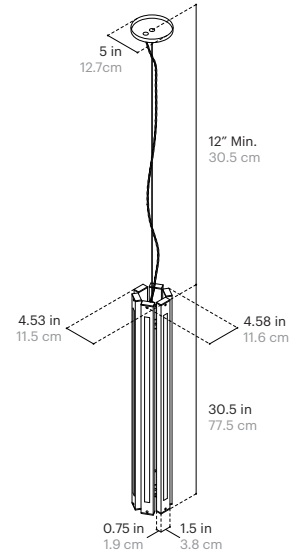

Cord Length:

120" / 304.8 cm, Field Adjustable

Minimum Drop Length:

12" / 30.5 cm

FINISH OPTIONS

Metal and Canopy Finishes:

Brushed Nickel, Polished Nickel, Brushed Brass, Polished Brass, Mottled Brass, Bronze, Blackened Steel, Gunmetal, Satin White

Fixture Weight:

14 lbs / 6.3 kg

Shipping Size and Weight:

10"L x 10"W x 40" H
25.4 cm x 25.4 cm x 101.6 cm
20 lbs / 9.1 kg

SPECIFICATIONS

LED:

Flexible LED Module (>60,000 Hour Lifespan)
Universal Voltage 120V-277V, 50Hz/60Hz

5 years

Fixture Weight:

18 lbs / 8.2 kg

Shipping Size and Weight:

10"L x 10"W x 40" H
25.4 cm x 25.4 cm x 101.6 cm
25 lbs / 11.4 kg

SPECIFICATIONS

LED:

Flexible LED Module (>60,000 Hour Lifespan)
Universal Voltage 120V-277V, 50Hz/60Hz