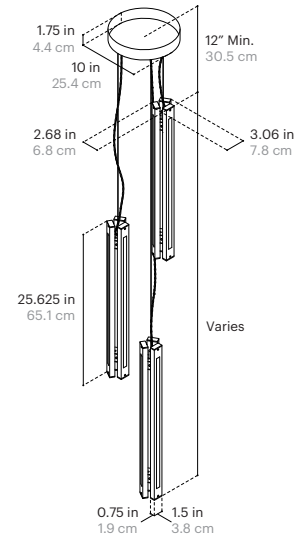

5 years

Fixture Weight:

22 lbs / 9.9 kg

Shipping Size and Weight:

10"L x 10"W x 40" H
25.4 cm x 25.4 cm x 101.6 cm
30 lbs / 13.6 kg

SPECIFICATIONS

LED:

Flexible LED Module (>60,000 Hour Lifespan)
Universal Voltage 120V-277V, 50Hz/60Hz

Shipping Size and Weight:

10"L x 10"W x 40" H
25.4 cm x 25.4 cm x 101.6 cm
30 lbs / 13.6 kg

SPECIFICATIONS

LED:

Flexible LED Module (>60,000 Hour Lifespan)
Universal Voltage 120V-277V, 50Hz/60Hz

Dimming Options:

120" / 304.8 cm, Field Adjustable

Minimum Drop Length:

12" / 30.5 cm

FINISH OPTIONS

Metal and Canopy Finishes:

Brushed Nickel, Polished Nickel, Brushed Brass, Polished Brass, Mottled Brass, Bronze, Blackened Steel, Gunmetal, Satin White