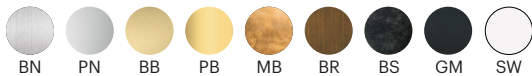

FINISH CODE

Metal Finish		Canopy Finish	
BN - Brushed Nickel	BR - Bronze	SN - Brushed Nickel	BR - Bronze
PN - Polished Nickel	BS - Blackened Steel	PN - Polished Nickel	BS - Blackened Steel
BB - Brushed Brass	GM - Gunmetal	BB - Brushed Brass	GB - Gunmetal
PB - Polished Brass		PB - Polished Brass	SW - Satin White
MB - Mottled Brass		MB - Mottled Brass	

Cord Length:

120" / 304.8 cm, Field Adjustable

Minimum Drop Length:

12" / 30.5 cm

FINISH OPTIONS

Metal and Canopy Finishes:

Brushed Nickel, Polished Nickel, Brushed Brass, Polished Brass, Mottled Brass, Bronze, Blackened Steel, Gunmetal, Satin White

Cord Colors:

Black, Brown, Houndstooth

SPECIFICATION CODE

Fixture	Size	LED Temp	Brightness	Dimming
BX3	30		SB	UNV
		22 - 2200K		
		25 - 2500K		
		27 - 2700K		
		30 - 3000K		
		35 - 3500K		
		40 - 4000K		
		50 - 5000K		