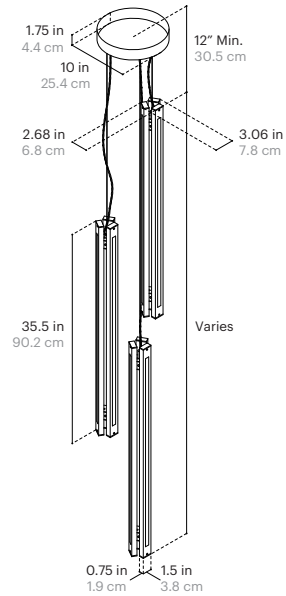

27 lbs / 12.2 kg

Shipping Size and Weight:

10"L x 10"W x 40" H
25.4 cm x 25.4 cm x 101.6 cm
35 lbs / 15.8 kg

SPECIFICATIONS

LED:

Flexible LED Module (>60,000 Hour Lifespan)
Universal Voltage 120V-277V, 50Hz/60Hz

5 years

Fixture Weight:

33 lbs / 14.9 kg

Shipping Size and Weight:

10"L x 10"W x 40" H
25.4 cm x 25.4 cm x 101.6 cm
40 lbs / 18.1 kg

SPECIFICATIONS

LED:

Flexible LED Module (>60,000 Hour Lifespan)
Universal Voltage 120V-277V, 50Hz/60Hz

Cord Length:

120" / 304.8 cm, Field Adjustable

Minimum Drop Length:

12" / 30.5 cm

FINISH OPTIONS

Metal and Canopy Finishes:

Brushed Nickel, Polished Nickel, Brushed Brass, Polished Brass, Mottled Brass, Bronze, Blackened Steel, Gunmetal, Satin White