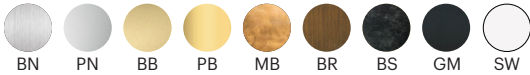

Cord Length:

120" / 304.8 cm, Field Adjustable

Minimum Drop Length:

12" / 30.5 cm

FINISH OPTIONS

Metal and Canopy Finishes:

Brushed Nickel, Polished Nickel, Brushed Brass, Polished Brass, Mottled Brass, Bronze, Blackened Steel, Gunmetal, Satin White

Cord Colors:

Black, Brown, Houndstooth

SPECIFICATION CODE

Fixture	Size	LED Temp	Brightness	Dimming
BX6	30		SB	UNV
		22 - 2200K		
		25 - 2500K		
		27 - 2700K		
		30 - 3000K		
		35 - 3500K		
		40 - 4000K		
		50 - 5000K		