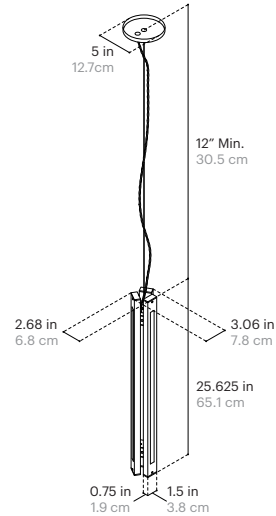

5 years

Fixture Weight:

7 lbs / 3.1 kg

Shipping Size and Weight:

10"L x 10"W x 40" H
25.4 cm x 25.4 cm x 101.6 cm
10 lbs / 4.5 kg

SPECIFICATIONS

LED:

Flexible LED Module (>60,000 Hour Lifespan)
Universal Voltage 120V-277V, 50Hz/60Hz

Cord Length:

120" / 304.8 cm, Field Adjustable

Minimum Drop Length:

12" / 30.5 cm

FINISH OPTIONS

Metal and Canopy Finishes:

Brushed Nickel, Polished Nickel, Brushed Brass, Polished Brass, Mottled Brass, Bronze, Blackened Steel, Gunmetal, Satin White

5 years

Fixture Weight:

9 lbs / 4 kg

Shipping Size and Weight:

10"L x 10"W x 40" H
25.4 cm x 25.4 cm x 101.6 cm
12 lbs / 5.4 kg

SPECIFICATIONS

LED:

Flexible LED Module (>60,000 Hour Lifespan)
Universal Voltage 120V-277V, 50Hz/60Hz