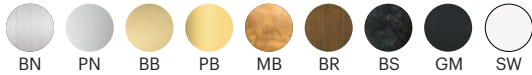

Cord Length:

120" / 304.8 cm, Field Adjustable

Minimum Drop Length:

12" / 30.5 cm

FINISH OPTIONS

Metal and Canopy Finishes:

Brushed Nickel, Polished Nickel, Brushed Brass, Polished Brass, Mottled Brass, Bronze, Blackened Steel, Gunmetal, Satin White