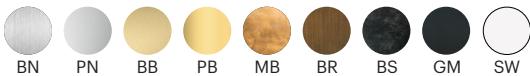

120" / 304.8 cm, Field Adjustable

Minimum Drop Length:

12" / 30.5 cm

FINISH OPTIONS

Metal and Canopy Finishes:

Brushed Nickel, Polished Nickel, Brushed Brass, Polished Brass, Mottled Brass, Bronze, Blackened Steel, Gunmetal, Satin White