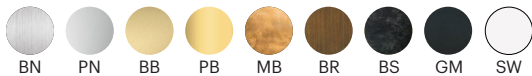

FINISH CODE

Metal Finish		Canopy Finish	
BN - Brushed Nickel	BR - Bronze	SN - Brushed Nickel	BR - Bronze
PN - Polished Nickel	BS - Blackened Steel	PN - Polished Nickel	BS - Blackened Steel
BB - Brushed Brass	GM - Gunmetal	BB - Brushed Brass	GB - Gunmetal
PB - Polished Brass		PB - Polished Brass	SW - Satin White
MB - Mottled Brass		MB - Mottled Brass	

Cord Colors:

Black, Brown, Houndstooth

SPECIFICATION CODE

Fixture	Size	LED Temp	Brightness	Dimming
BX3	36		SB	UNV
		22 - 2200K		
		25 - 2500K		
		27 - 2700K		
		30 - 3000K		
		35 - 3500K		
		40 - 4000K		
		50 - 5000K		