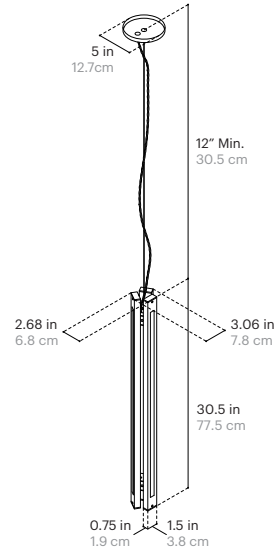

5 years

Fixture Weight:

7 lbs / 3.1 kg

Shipping Size and Weight:

10"L x 10"W x 40" H
25.4 cm x 25.4 cm x 101.6 cm
10 lbs / 4.5 kg

SPECIFICATIONS

LED:

Flexible LED Module (>60,000 Hour Lifespan)
Universal Voltage 120V-277V, 50Hz/60Hz

Cord Length:

120" / 304.8 cm, Field Adjustable

Minimum Drop Length:

12" / 30.5 cm

FINISH OPTIONS

Metal and Canopy Finishes:

Brushed Nickel, Polished Nickel, Brushed Brass, Polished Brass, Mottled Brass, Bronze, Blackened Steel, Gunmetal, Satin White

5 years

Fixture Weight:

9 lbs / 4 kg

Shipping Size and Weight:

10"L x 10"W x 40" H
25.4 cm x 25.4 cm x 101.6 cm
12 lbs / 5.4 kg

SPECIFICATIONS

LED:

Flexible LED Module (>60,000 Hour Lifespan)
Universal Voltage 120V-277V, 50Hz/60Hz