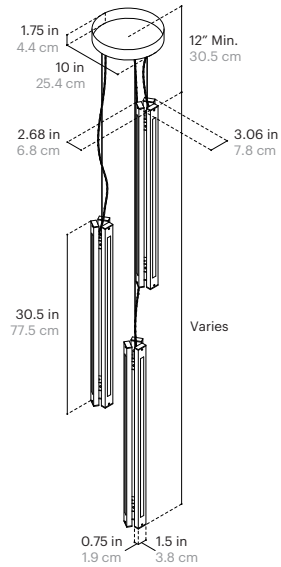

Shipping Size and Weight:

10"L x 10"W x 40" H
25.4 cm x 25.4 cm x 101.6 cm
30 lbs / 13.6 kg

SPECIFICATIONS

LED:

Flexible LED Module (>60,000 Hour Lifespan)
Universal Voltage 120V-277V, 50Hz/60Hz

Dimming Options:

27 lbs / 12.2 kg

Shipping Size and Weight:

10"L x 10"W x 40" H
25.4 cm x 25.4 cm x 101.6 cm
35 lbs / 15.8 kg

SPECIFICATIONS

LED:

Flexible LED Module (>60,000 Hour Lifespan)
Universal Voltage 120V-277V, 50Hz/60Hz

Cord Length:

120" / 304.8 cm, Field Adjustable

Minimum Drop Length:

12" / 30.5 cm

FINISH OPTIONS

Metal and Canopy Finishes:

Brushed Nickel, Polished Nickel, Brushed Brass, Polished Brass, Mottled Brass, Bronze, Blackened Steel, Gunmetal, Satin White

5 years

Fixture Weight:

33 lbs / 14.9 kg

Shipping Size and Weight:

10"L x 10"W x 40" H
25.4 cm x 25.4 cm x 101.6 cm
40 lbs / 18.1 kg

SPECIFICATIONS

LED:

Flexible LED Module (>60,000 Hour Lifespan)
Universal Voltage 120V-277V, 50Hz/60Hz