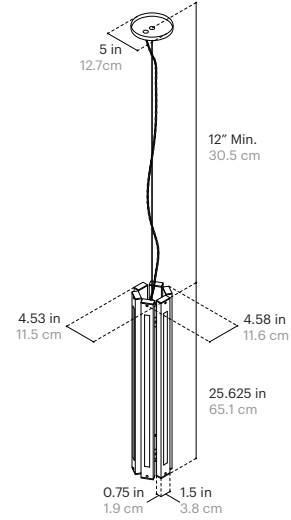

5 years

Fixture Weight:

7 lbs / 3.1 kg

Shipping Size and Weight:

10"L x 10"W x 40" H
25.4 cm x 25.4 cm x 101.6 cm
10 lbs / 4.5 kg

SPECIFICATIONS

LED:

Flexible LED Module (>60,000 Hour Lifespan)
Universal Voltage 120V-277V, 50Hz/60Hz

Cord Length:

120" / 304.8 cm, Field Adjustable

Minimum Drop Length:

12" / 30.5 cm

FINISH OPTIONS

Metal and Canopy Finishes:

Brushed Nickel, Polished Nickel, Brushed Brass, Polished Brass, Mottled Brass, Bronze, Blackened Steel, Gunmetal, Satin White

Fixture Weight:

14 lbs / 6.3 kg

Shipping Size and Weight:

10"L x 10"W x 40" H
25.4 cm x 25.4 cm x 101.6 cm
20 lbs / 9.1 kg

SPECIFICATIONS

LED:

Flexible LED Module (>60,000 Hour Lifespan)
Universal Voltage 120V-277V, 50Hz/60Hz