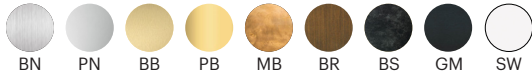

FINISH CODE

Metal Finish		Canopy Finish	
BN - Brushed Nickel	BR - Bronze	SN - Brushed Nickel	BR - Bronze
PN - Polished Nickel	BS - Blackened Steel	PN - Polished Nickel	BS - Blackened Steel
BB - Brushed Brass	GM - Gunmetal	BB - Brushed Brass	GB - Gunmetal
PB - Polished Brass		PB - Polished Brass	SW - Satin White
MB - Mottled Brass		MB - Mottled Brass	

Cord Colors:

Black, Brown, Houndstooth

SPECIFICATION CODE

Fixture	Size	LED Temp	Brightness	Dimming
BX6	24		SB	UNV
		22 - 2200K		
		25 - 2500K		
		27 - 2700K		
		30 - 3000K		
		35 - 3500K		
		40 - 4000K		
		50 - 5000K		