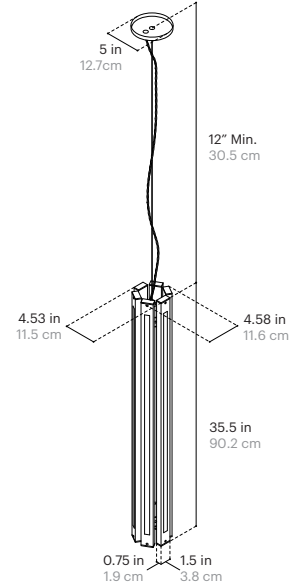

Cord Length:

120" / 304.8 cm, Field Adjustable

Minimum Drop Length:

12" / 30.5 cm

FINISH OPTIONS

Metal and Canopy Finishes:

Brushed Nickel, Polished Nickel, Brushed Brass, Polished Brass, Mottled Brass, Bronze, Blackened Steel, Gunmetal, Satin White

5 years

Fixture Weight:

18 lbs / 8.2 kg

Shipping Size and Weight:

10"L x 10"W x 40" H
25.4 cm x 25.4 cm x 101.6 cm
25 lbs / 11.4 kg

SPECIFICATIONS

LED:

Flexible LED Module (>60,000 Hour Lifespan)
Universal Voltage 120V-277V, 50Hz/60Hz

5 years

Fixture Weight:

22 lbs / 9.9 kg

Shipping Size and Weight:

10"L x 10"W x 40" H
25.4 cm x 25.4 cm x 101.6 cm
30 lbs / 13.6 kg

SPECIFICATIONS

LED:

Flexible LED Module (>60,000 Hour Lifespan)
Universal Voltage 120V-277V, 50Hz/60Hz