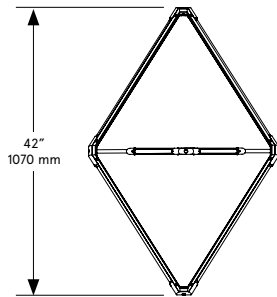

PLAN

Zelda Orbits Medium

Lead Time

14 - 16 weeks

Dimensions

28 inch x 42 inch x 28 inch H
710 mm x 1065 mm x 710 mm H

Weight

14.5 lb / 6.6 kg

LED Illumination

24 VDC T5 LED tube
2700 Kelvin
90 CRI

Electrical

Wattage: 36 Watt
Lumens: 2880 Lumens
110 - 240 VAC
277 VAC upon request

Installation - Standard

Locally mounted driver
120V Dimming: C-L (Lutron) switching
240V Dimming: 0-10V wireless (Lutron Pico)
Canopy: 8 x 1.6255 inch (203 x 41 mm) round
in matching metal finish

Installation - Alternate

Remotely mounted driver
120V Dimming: C-L (Lutron) switching
240V Dimming: 0-10V hardwired
Canopy: 5 x 0.25 inch (127 x 6 mm) round
in matching metal finish

Please inquire for detailed electrical specs

Suspension

1/8 IP all-thread stem clad in brass tubing
with matching metal finish up to 35 inch /
890 mm length included with fixture.
Length up to 95 inches / 2415 mm available
for additional cost.

UL / cUL Listed

Materials

Finished Brass

Standard Finishes

Brushed Brass
Oil-Rubbed Bronze
Satin Nickel
Nickel Brass Contrast

Special Order Finishes

Polished Brass
Medium Antique Brass
Polished Nickel
Dark Pewter
Polished Black Nickel
Polished Copper
Smoky Copper