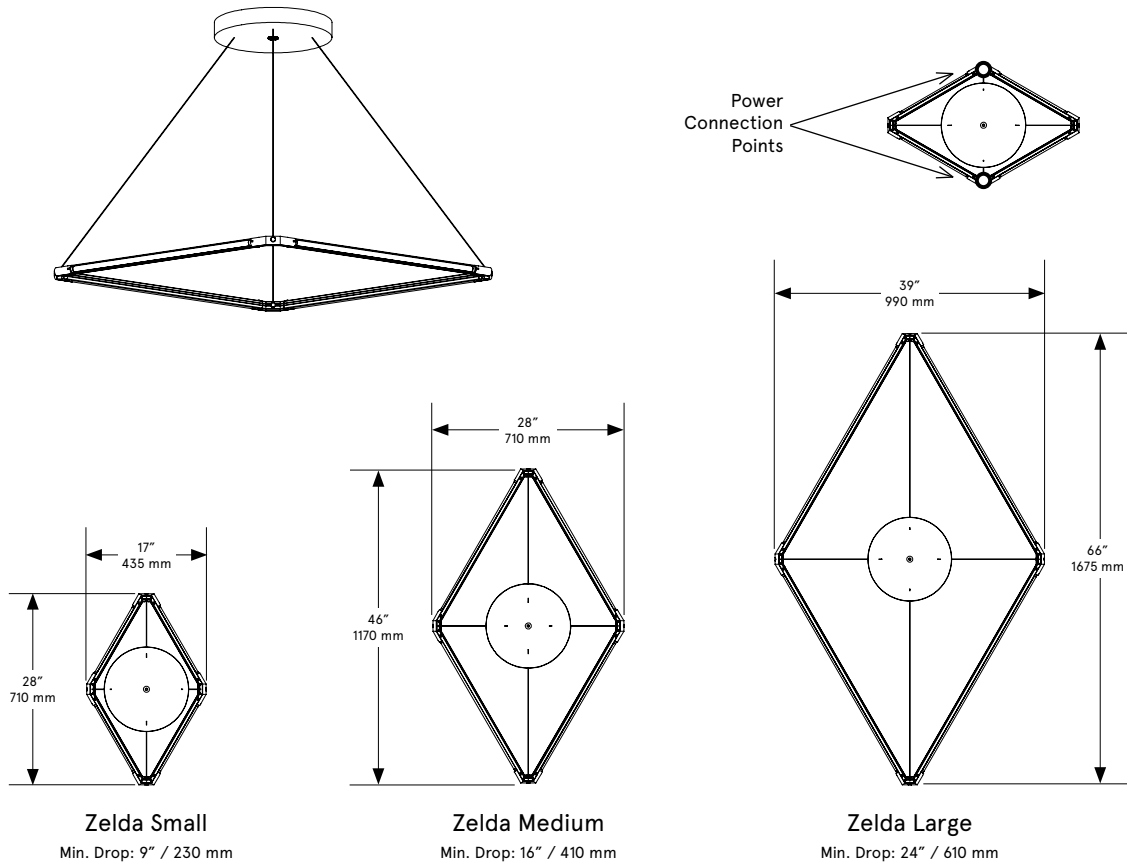

BEC BRITAIN

Zelda

Lead Time

14 - 16 weeks

Dimensions

As indicated in the drawings above. Height for all models is 1 inch / 26 mm.

Weight

s: 7 lb / 3.2 kg
m: 8.5 lb / 3.9 kg
l: 10.5 lb / 4.8 kg