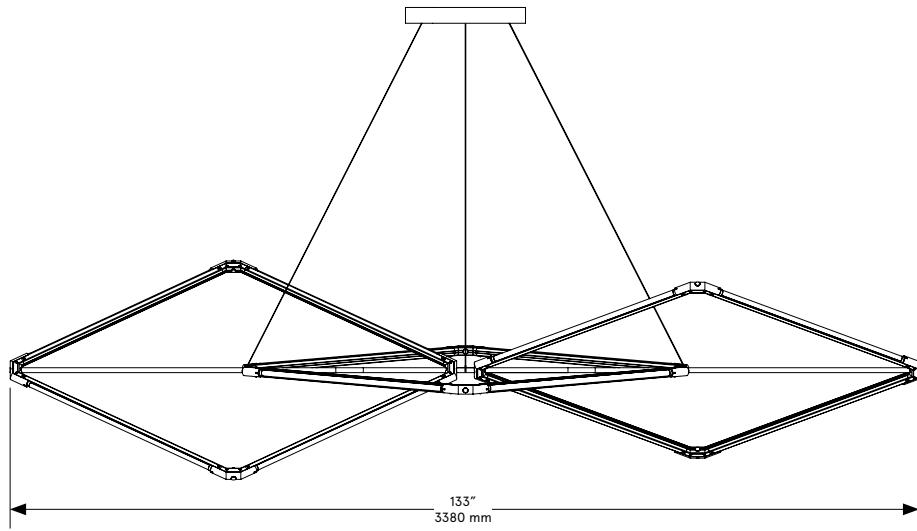

UL / cUL Listed

BEC BRITAIN

FRONT

SIDE

Min. Drop: 41" / 1040 mm

PLAN

Zelda Links Large

Lead Time

14 - 16 weeks

Dimensions

133in x 39in x 33in H
3380 mm x 990 mm 890 mm H

Weight

30 lb / 13.6 kg

LED Illumination

24 VDC T5 LED tube
2700 Kelvin
CRI 90

Electrical

Lead Time

14 - 16 weeks

Dimensions

28 inch x 42 inch x 28 inch H
710 mm x 1065 mm x 710 mm H

Weight

14.5 lb / 6.6 kg

LED Illumination

24 VDC T5 LED tube
2700 Kelvin
90 CRI