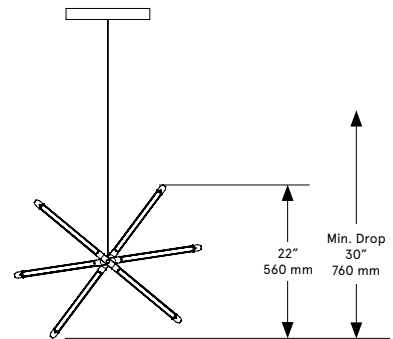

BEC BRITAIN

SIDE

Zelda Links Medium

Lead Time

14 - 16 weeks

Dimensions

93 inch x 27 inch x 22 inch H
2360 mm x 685 mm 560 mm H

Weight

25 lb / 11.3 kg

LED Illumination

24 VDC T5 LED tube
2700 Kelvin
CRI 90

Electrical - Total

Wattage: 72 Watt
Lumens: 5760 Lumens
110 - 240 VAC
277 VAC on request

Installation

Locally mounted driver
Dimming: 0-10V wireless (Lutron Pico)
Canopy: 12.25 x 1.75 inch (311 x 44 mm) round
in matching metal finish

Suspension

Aircraft cable with adjustable fasteners in
the canopy. Variable suspension height.

Wiring

24V low voltage power through the aircraft
cables.

Materials

Finished Brass

Standard Finishes

Brushed Brass
Oil-Rubbed Bronze
Satin Nickel
Nickel Brass Contrast

Special Order Finishes

Polished Brass
Medium Antique Brass
Polished Nickel
Dark Pewter
Polished Black Nickel
Polished Copper
Smoky Copper

UL / cUL Listed