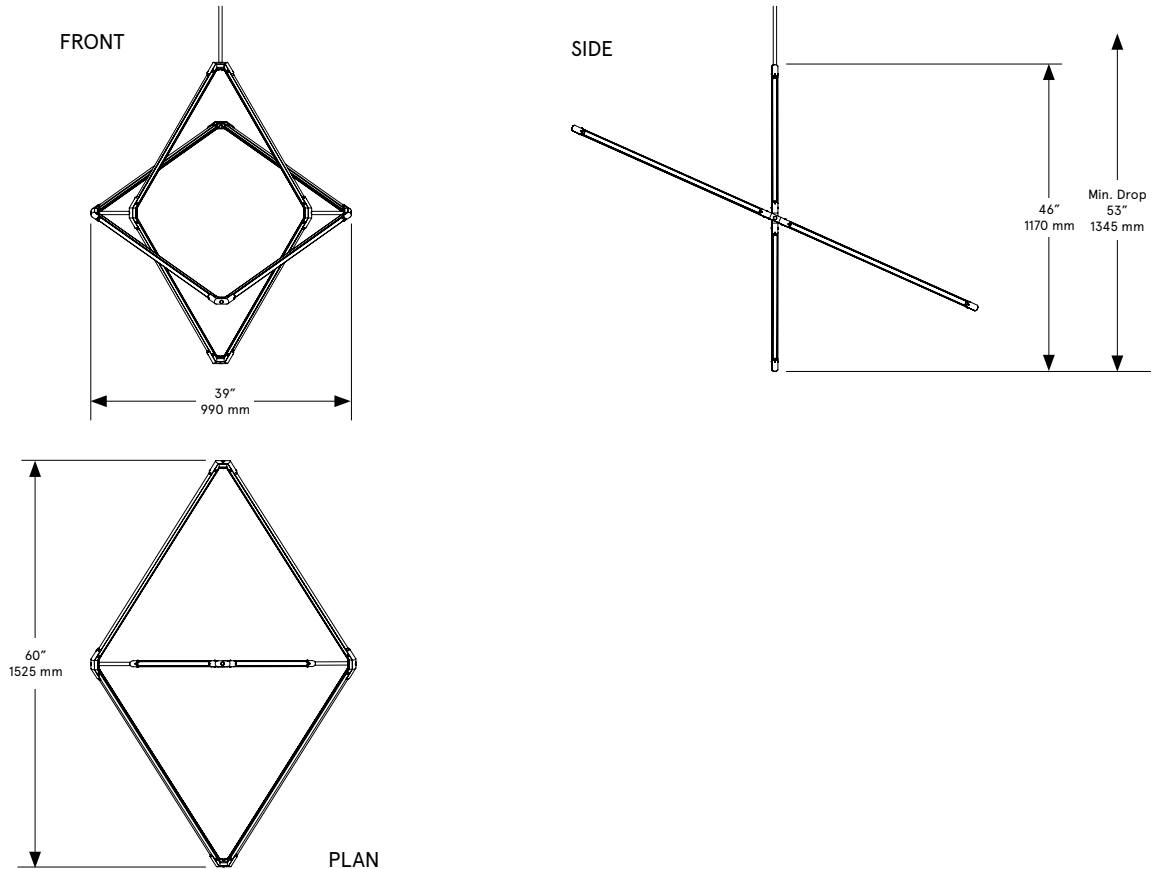

BEC BRITAIN

Zelda Orbits Large

Lead Time

14 - 16 weeks

Dimensions

39 inch x 60 inch x 46 inch H
990 mm x 1525 mm x 1170 mm H

Weight

17.5 lb / 7.9 kg