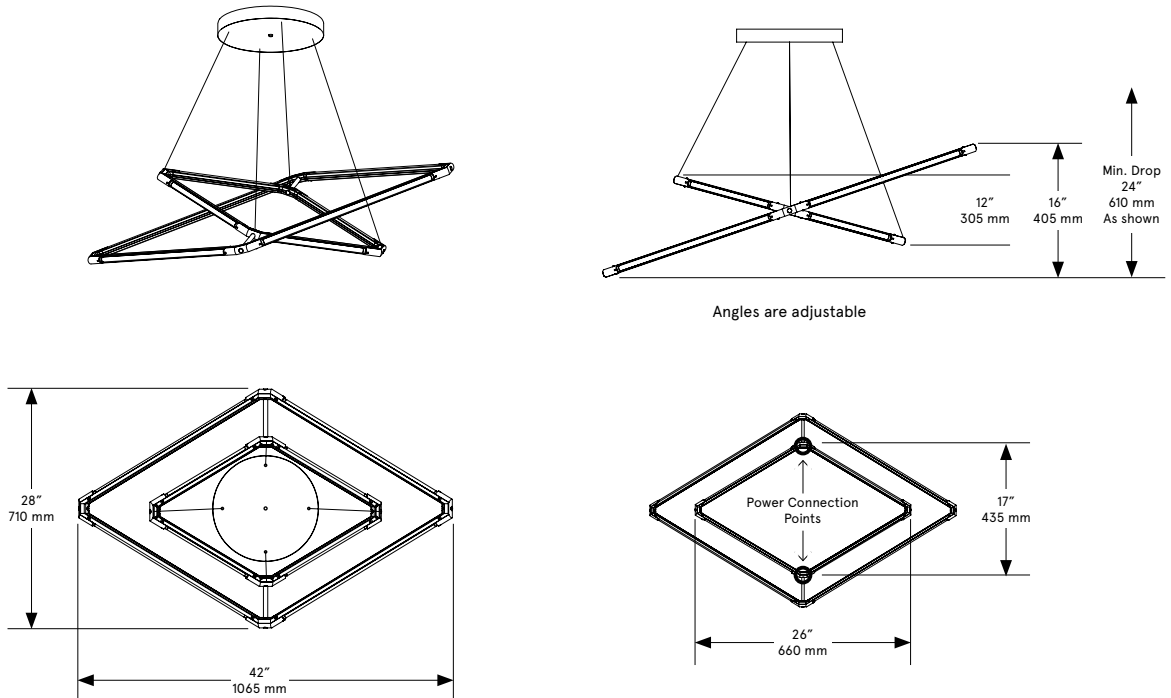

UL / cUL Listed

Ver: 2022-10

BEC BRITAIN

Zelda Orbital Plane Medium

Lead Time

14 - 16 weeks

Dimensions

28 inch x 42 inch x 16 inch H
710 mm x 1065 mm x 405 mm H