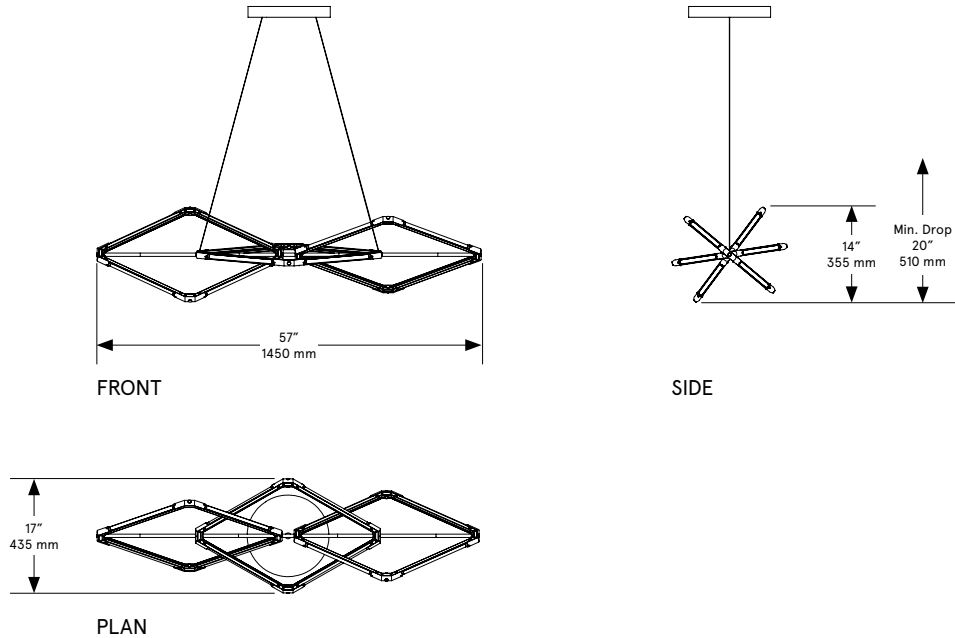

UL / cUL Listed

BEC BRITAIN

Zelda Links Small

Lead Time

14 - 16 weeks

Dimensions

57 inch x 17 inch x 14 inch H
1450 mm x 435 mm 355 mm H

Weight