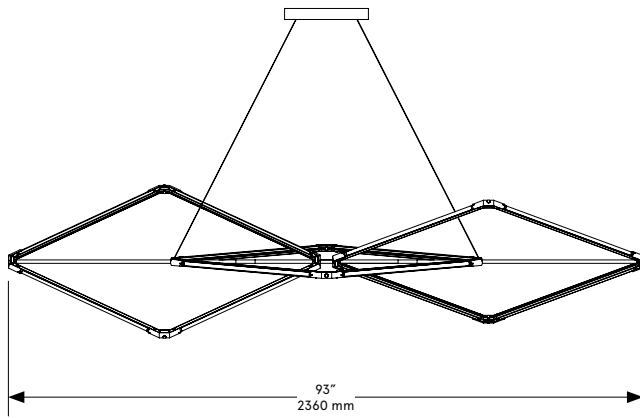

BEC BRITAIN

FRONT