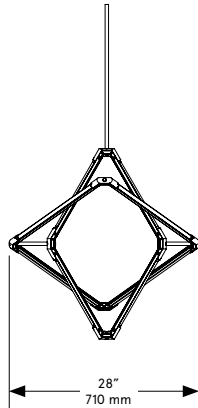

BEC BRITTAIN

FRONT