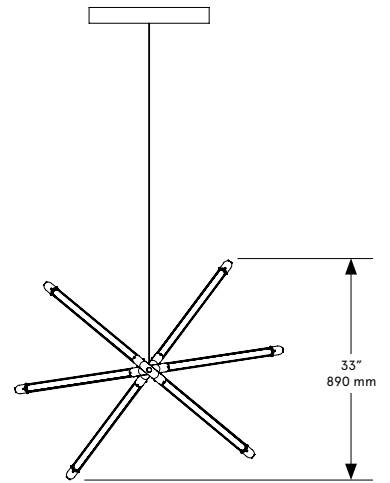

UL / cUL Listed

BEC BRITAIN

FRONT

SIDE

Min. Drop: 41" / 1040 mm

PLAN

Zelda Links Large

Lead Time

14 - 16 weeks

Dimensions

133in x 39in x 33in H
3380 mm x 990 mm 890 mm H

Weight

30 lb / 13.6 kg

LED Illumination

24 VDC T5 LED tube
2700 Kelvin
CRI 90

Electrical

Lead Time

14 - 16 weeks

Dimensions

28 inch x 42 inch x 28 inch H
710 mm x 1065 mm x 710 mm H

Weight

14.5 lb / 6.6 kg

LED Illumination

24 VDC T5 LED tube
2700 Kelvin
90 CRI