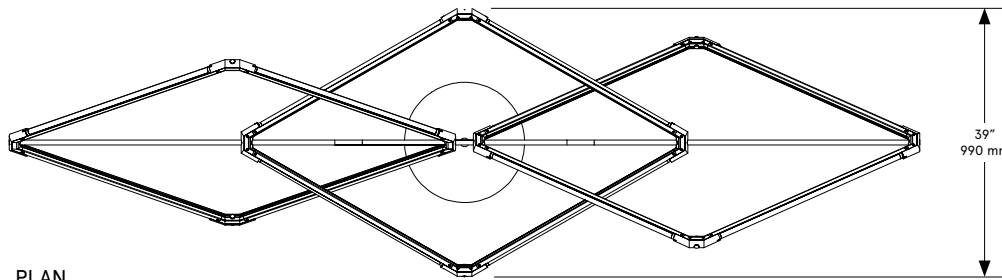

UL / cUL Listed

BEC BRITAIN

FRONT

SIDE

Min. Drop: 41" / 1040 mm

PLAN

Zelda Links Large

Lead Time

14 - 16 weeks

Dimensions

133in x 39in x 33in H
3380 mm x 990 mm 890 mm H

Weight

30 lb / 13.6 kg

LED Illumination

24 VDC T5 LED tube
2700 Kelvin
CRI 90

Electrical