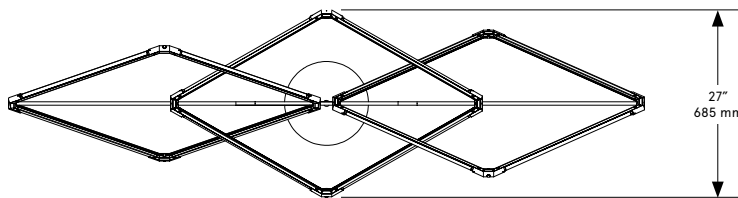

PLAN

Zelda Links Medium

Lead Time

14 - 16 weeks

Dimensions

93 inch x 27 inch x 22 inch H
2360 mm x 685 mm 560 mm H

Weight

25 lb / 11.3 kg

LED Illumination

24 VDC T5 LED tube
2700 Kelvin
CRI 90

Electrical - Total

Wattage: 72 Watt
Lumens: 5760 Lumens
110 - 240 VAC
277 VAC on request

Installation

Locally mounted driver
Dimming: 0-10V wireless (Lutron Pico)
Canopy: 12.25 x 1.75 inch (311 x 44 mm) round
in matching metal finish

Suspension

Aircraft cable with adjustable fasteners in
the canopy. Variable suspension height.

Wiring

24V low voltage power through the aircraft
cables.

Materials

Finished Brass

Standard Finishes

Brushed Brass
Oil-Rubbed Bronze
Satin Nickel
Nickel Brass Contrast

Special Order Finishes

Polished Brass
Medium Antique Brass
Polished Nickel
Dark Pewter
Polished Black Nickel
Polished Copper
Smoky Copper

UL / cUL Listed