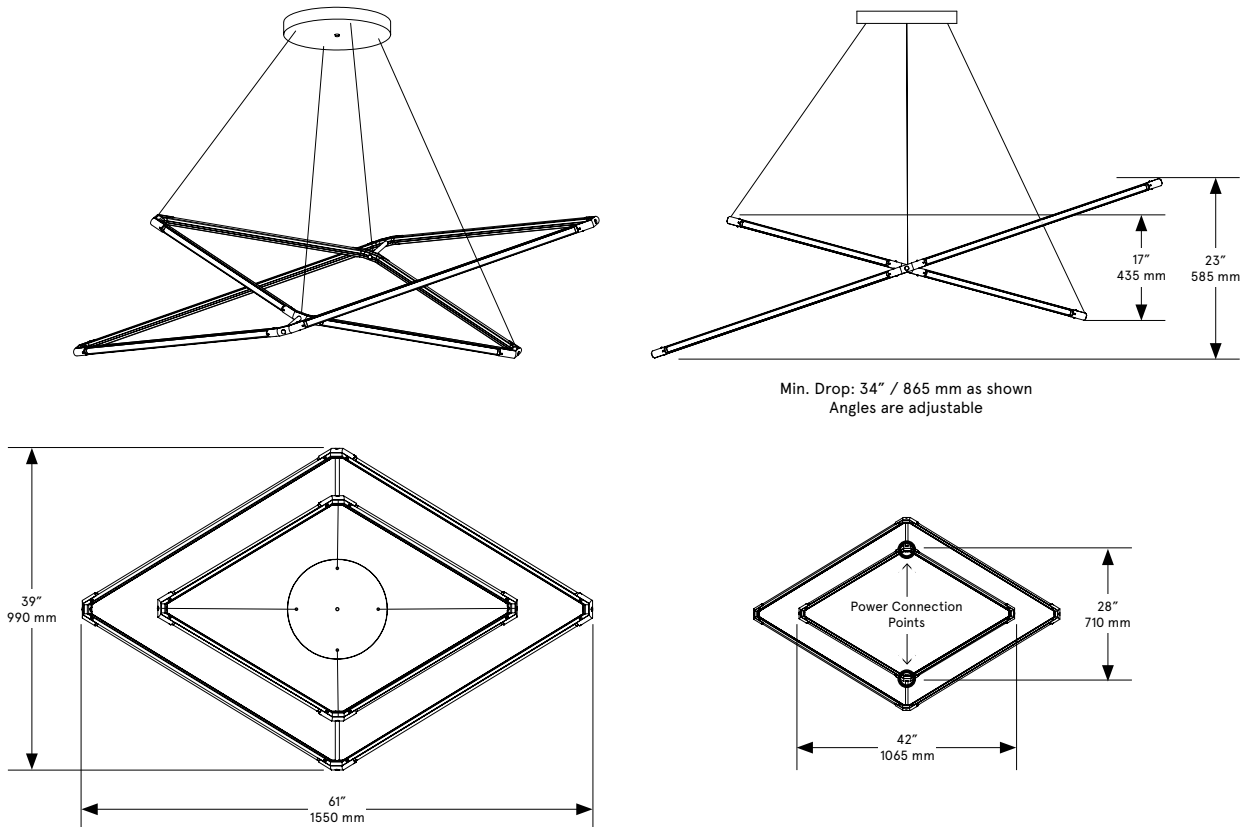

BEC BRITAIN

Zelda Orbital Plane Large

Lead Time

14 - 16 weeks

Dimensions

39 inch x 61 inch x 23 inch H
990 mm x 1550 mm x 585 mm H

Weight

17.5 lb / 7.9 kg

LED Illumination

24 VDC T5 LED tube
0-10V dimming
2700 Kelvin

Electrical - Total

Wattage: 60 Watt
Lumens: 4800 Lumens
110 - 240 VAC
277 VAC upon request

Installation

Locally mounted driver
Dimming: 0-10V wireless (Lutron Pico)
Canopy: 12.25 x 1.75 inch (311 x 44 mm) round
in matching metal finish

Suspension

Aircraft cable with adjustable fasteners in
the canopy. Variable suspension height.

Wiring

24V low voltage power through the aircraft
cables.

Materials

Finished Brass

Standard Finishes

Brushed Brass
Oil-Rubbed Bronze
Satin Nickel
Nickel Brass Contrast

Special Order Finishes

Polished Brass
Medium Antique Brass
Polished Nickel
Dark Pewter
Polished Black Nickel
Polished Copper
Smoky Copper

UL / cUL Listed