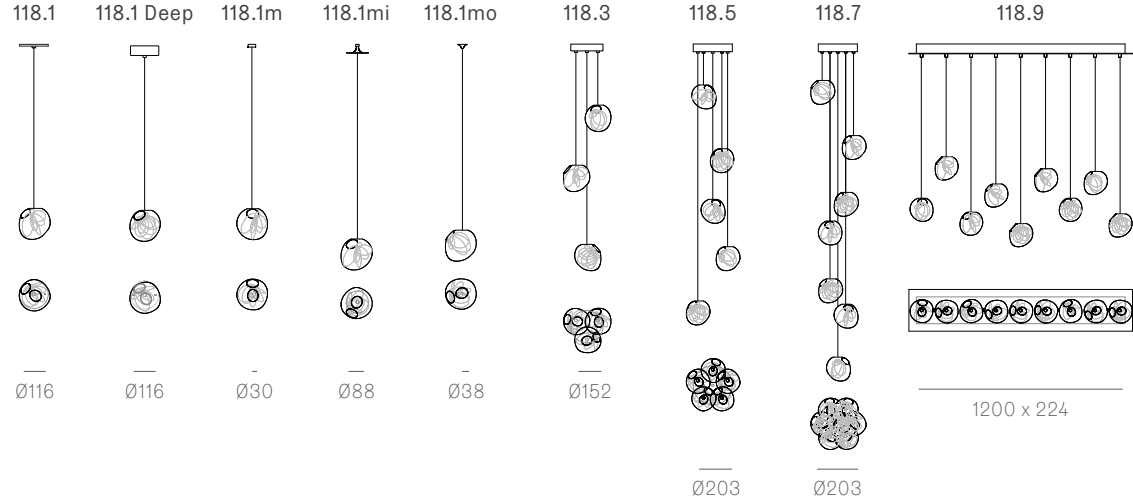

twentieth
sales@twentieth.net
323.904.1200
www.twentieth.net

Lamping

1.5W LED, 2500K

Material

Blown glass, electrical components

Patent

Worldwide patents pending.

LOW VOLTAGE LUMINAIRE
E476186

±Ø140 - 160 mm

Wall and Ceiling

Random
Adjustable length

Adjustable up to 3000 mm standard

Adjustable up to 30500 mm custom

Random
Non-adjustable length

Non-adjustable length up to 3000 mm standard

Non-adjustable length up to 30500 mm custom

Cluster

Adjustable length

Cluster

Non-adjustable length

Table Light

Adjustable length

Adjustable up to 3000 mm standard

Adjustable up to 30500 mm custom

Non-adjustable
 length

Non-adjustable
 length up to
 3000 mm
 standard

Non-adjustable
 length up to
 30500 mm
 custom

118 series — Table Light

twentieth
sales@twentieth.net
323.904.1200
www.twentieth.net

118 Series — Cluster