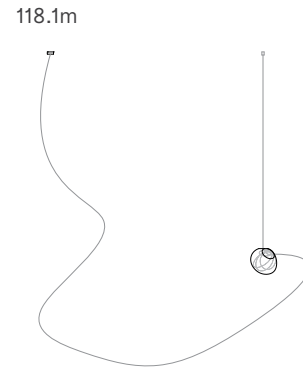

±Ø140 - 160 mm

Wall and Ceiling

Random
Adjustable length

Adjustable up to 3000 mm standard

Adjustable up to 30500 mm custom

Random
Non-adjustable length

Non-adjustable length up to 3000 mm standard

Non-adjustable length up to 30500 mm custom

Cluster

Adjustable length

Cluster

Non-adjustable length

Table Light

Adjustable length

Adjustable up to 3000 mm standard

Adjustable up to 30500 mm custom

Non-adjustable
 length

Non-adjustable
 length up to
 3000 mm
 standard

Non-adjustable
 length up to
 30500 mm
 custom

118 series — Table Light

twentieth
sales@twentieth.net
323.904.1200
www.twentieth.net

118 Series — Cluster