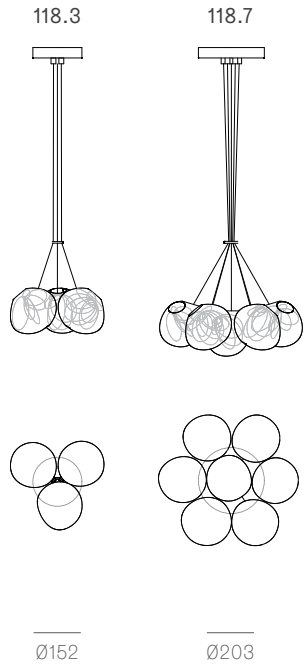

twentieth
sales@twentieth.net
323.904.1200
www.twentieth.net

Lamping

1.5W LED, 2500K

Material

Blown glass, electrical components

Patent

Worldwide patents pending.

LOW VOLTAGE LUMINAIRE
E476186

±Ø140 - 160 mm

Wall and Ceiling

Random
Adjustable length

Adjustable up to 3000 mm standard

Adjustable up to 30500 mm custom

Random
Non-adjustable length

Non-adjustable length up to 3000 mm standard

Non-adjustable length up to 30500 mm custom

Cluster

Adjustable length

Cluster

Non-adjustable length

Table Light

Adjustable length

Adjustable up to 3000 mm standard

Adjustable up to 30500 mm custom

Non-adjustable
 length

Non-adjustable
 length up to
 3000 mm
 standard

Non-adjustable
 length up to
 30500 mm
 custom

118 series — Table Light

twentieth
sales@twentieth.net
323.904.1200
www.twentieth.net

118 Series — Cluster