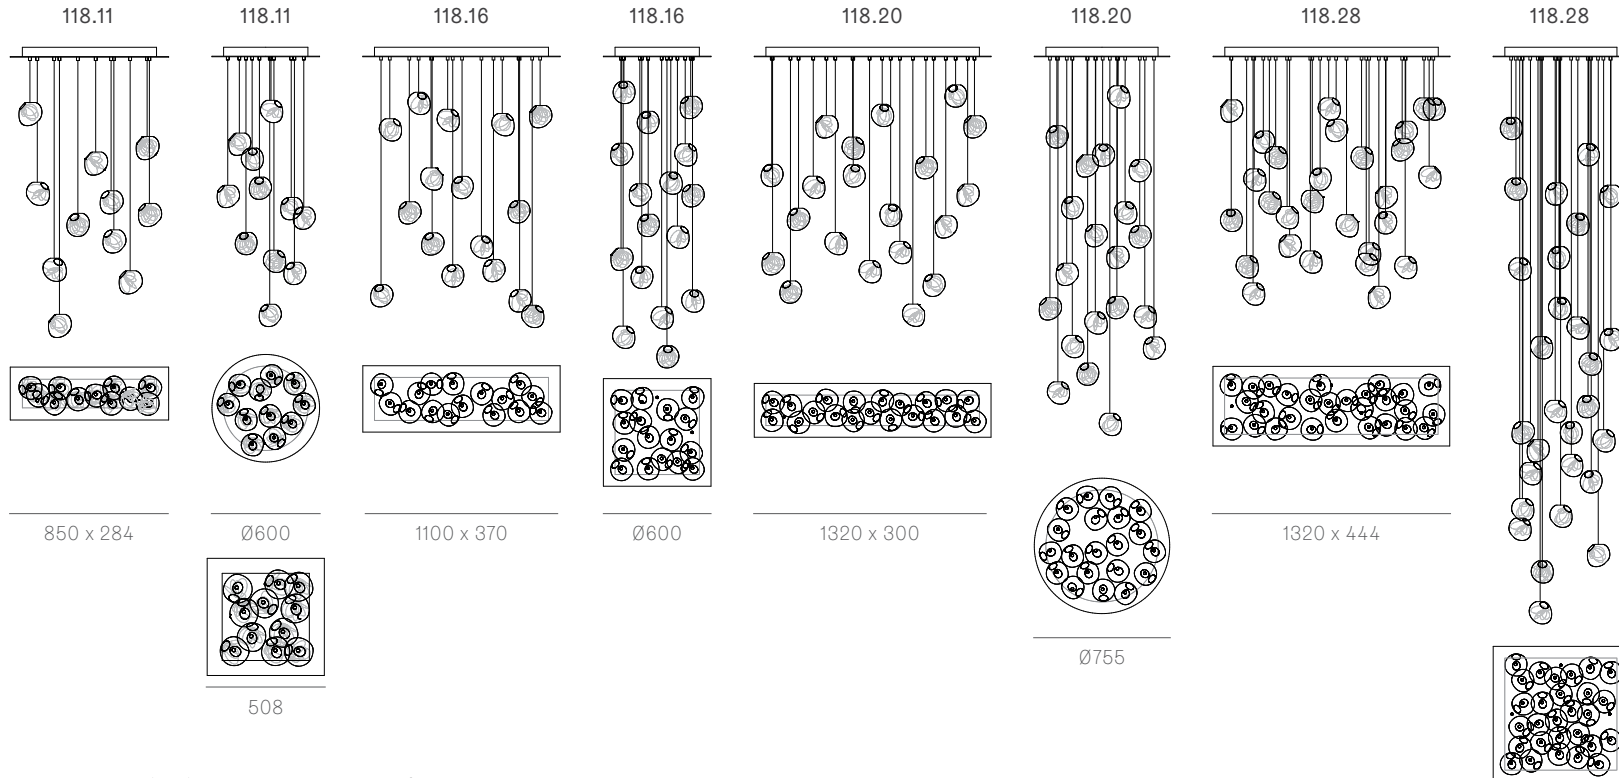

±Ø140 - 160 mm

Wall and Ceiling

Random
Adjustable length

Adjustable up to 3000 mm standard

Adjustable up to 30500 mm custom

Random
Non-adjustable length

Non-adjustable length up to 3000 mm standard

Non-adjustable length up to 30500 mm custom

Cluster

Adjustable length

Cluster

Non-adjustable length

Table Light

Adjustable length

Adjustable up to 3000 mm standard

Adjustable up to 30500 mm custom

Non-adjustable
 length

Non-adjustable
 length up to
 3000 mm
 standard

Non-adjustable
 length up to
 30500 mm
 custom

118 series — Table Light

twentieth
sales@twentieth.net
323.904.1200
www.twentieth.net

118 Series — Cluster