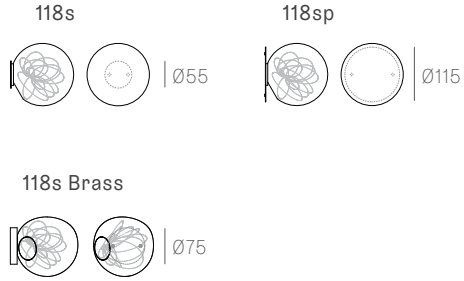

twentieth
sales@twentieth.net
323.904.1200
www.twentieth.net

Lamping

1.5W LED, 2500K

Material

Blown glass, electrical components

Patent

Worldwide patents pending.

LOW VOLTAGE LUMINAIRE
E476186

±Ø140 - 160 mm

Wall and Ceiling

Random
Adjustable length

Adjustable up to 3000 mm standard

Adjustable up to 30500 mm custom

Random
Non-adjustable length

Non-adjustable length up to 3000 mm standard

Non-adjustable length up to 30500 mm custom

Cluster

Adjustable length

Cluster

Non-adjustable length

Table Light

Adjustable length

Adjustable up to 3000 mm standard

Adjustable up to 30500 mm custom

Non-adjustable
 length

Non-adjustable
 length up to
 3000 mm
 standard

Non-adjustable
 length up to
 30500 mm
 custom

118 series — Table Light

twentieth
sales@twentieth.net
323.904.1200
www.twentieth.net

118 Series — Cluster