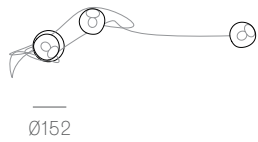

Cluster

Adjustable length

Cluster

Non-adjustable length

Table Light

Adjustable length

Adjustable up to 3000 mm standard

Adjustable up to 30500 mm custom

Non-adjustable
 length

Non-adjustable
 length up to
 3000 mm
 standard

Non-adjustable
 length up to
 30500 mm
 custom

118 series — Table Light

twentieth
sales@twentieth.net
323.904.1200
www.twentieth.net

118 Series — Cluster