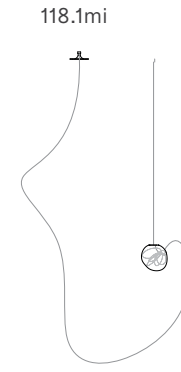

±Ø140 - 160 mm

Wall and Ceiling

Random
Adjustable length

Adjustable up to 3000 mm standard

Adjustable up to 30500 mm custom

Random
Non-adjustable length

Non-adjustable length up to 3000 mm standard

Non-adjustable length up to 30500 mm custom

Cluster

Adjustable length

Cluster

Non-adjustable length

Table Light

Adjustable length

Adjustable up to 3000 mm standard

Adjustable up to 30500 mm custom

Non-adjustable
 length

Non-adjustable
 length up to
 3000 mm
 standard

Non-adjustable
 length up to
 30500 mm
 custom

118 series — Table Light

twentieth
sales@twentieth.net
323.904.1200
www.twentieth.net

118 Series — Cluster