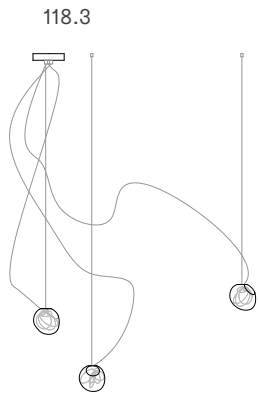

±Ø140 - 160 mm

Wall and Ceiling

Random
Adjustable length

Adjustable up to 3000 mm standard

Adjustable up to 30500 mm custom

Random
Non-adjustable length

Non-adjustable length up to 3000 mm standard

Non-adjustable length up to 30500 mm custom

Cluster

Adjustable length

Cluster

Non-adjustable length

Table Light

Adjustable length

Adjustable up to 3000 mm standard

Adjustable up to 30500 mm custom

Non-adjustable
 length

Non-adjustable
 length up to
 3000 mm
 standard

Non-adjustable
 length up to
 30500 mm
 custom

118 series — Table Light

twentieth
sales@twentieth.net
323.904.1200
www.twentieth.net

118 Series — Cluster