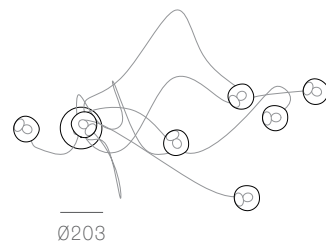

Cluster

Adjustable length

Cluster

Non-adjustable length

Table Light

Adjustable length

Adjustable up to 3000 mm standard

Adjustable up to 30500 mm custom

Non-adjustable
 length

Non-adjustable
 length up to
 3000 mm
 standard

Non-adjustable
 length up to
 30500 mm
 custom

118 series — Table Light

twentieth
sales@twentieth.net
323.904.1200
www.twentieth.net

118 Series — Cluster