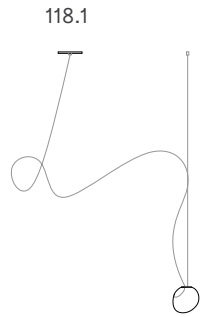

Cluster

Adjustable length

Cluster

Non-adjustable length

Table Light

Adjustable length

Adjustable up to 3000 mm standard

Adjustable up to 30500 mm custom

Non-adjustable
 length

Non-adjustable
 length up to
 3000 mm
 standard

Non-adjustable
 length up to
 30500 mm
 custom

118 series — Table Light

twentieth
sales@twentieth.net
323.904.1200
www.twentieth.net

118 Series — Cluster