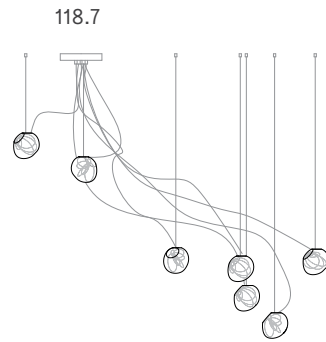

±Ø140 - 160 mm

Wall and Ceiling

Random
Adjustable length

Adjustable up to 3000 mm standard

Adjustable up to 30500 mm custom

Random
Non-adjustable length

Non-adjustable length up to 3000 mm standard

Non-adjustable length up to 30500 mm custom

Cluster

Adjustable length

Cluster

Non-adjustable length

Table Light

Adjustable length

Adjustable up to 3000 mm standard

Adjustable up to 30500 mm custom

Non-adjustable
 length

Non-adjustable
 length up to
 3000 mm
 standard

Non-adjustable
 length up to
 30500 mm
 custom

118 series — Table Light

twentieth
sales@twentieth.net
323.904.1200
www.twentieth.net

118 Series — Cluster