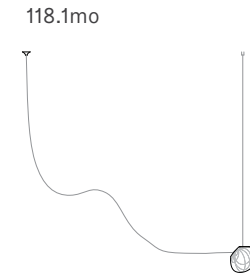

±Ø140 - 160 mm

Wall and Ceiling

Random
Adjustable length

Adjustable up to 3000 mm standard

Adjustable up to 30500 mm custom

Random
Non-adjustable length

Non-adjustable length up to 3000 mm standard

Non-adjustable length up to 30500 mm custom

Cluster

Adjustable length

Cluster

Non-adjustable length

Table Light

Adjustable length

Adjustable up to 3000 mm standard

Adjustable up to 30500 mm custom

Non-adjustable
 length

Non-adjustable
 length up to
 3000 mm
 standard

Non-adjustable
 length up to
 30500 mm
 custom

118 series — Table Light

twentieth
sales@twentieth.net
323.904.1200
www.twentieth.net

118 Series — Cluster