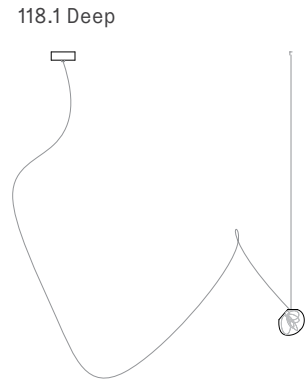

±Ø140 - 160 mm

Wall and Ceiling

Random
Adjustable length

Adjustable up to 3000 mm standard

Adjustable up to 30500 mm custom

Random
Non-adjustable length

Non-adjustable length up to 3000 mm standard

Non-adjustable length up to 30500 mm custom

Cluster

Adjustable length

Cluster

Non-adjustable length

Table Light

Adjustable length

Adjustable up to 3000 mm standard

Adjustable up to 30500 mm custom

Non-adjustable
 length

Non-adjustable
 length up to
 3000 mm
 standard

Non-adjustable
 length up to
 30500 mm
 custom

118 series — Table Light

twentieth
sales@twentieth.net
323.904.1200
www.twentieth.net

118 Series — Cluster