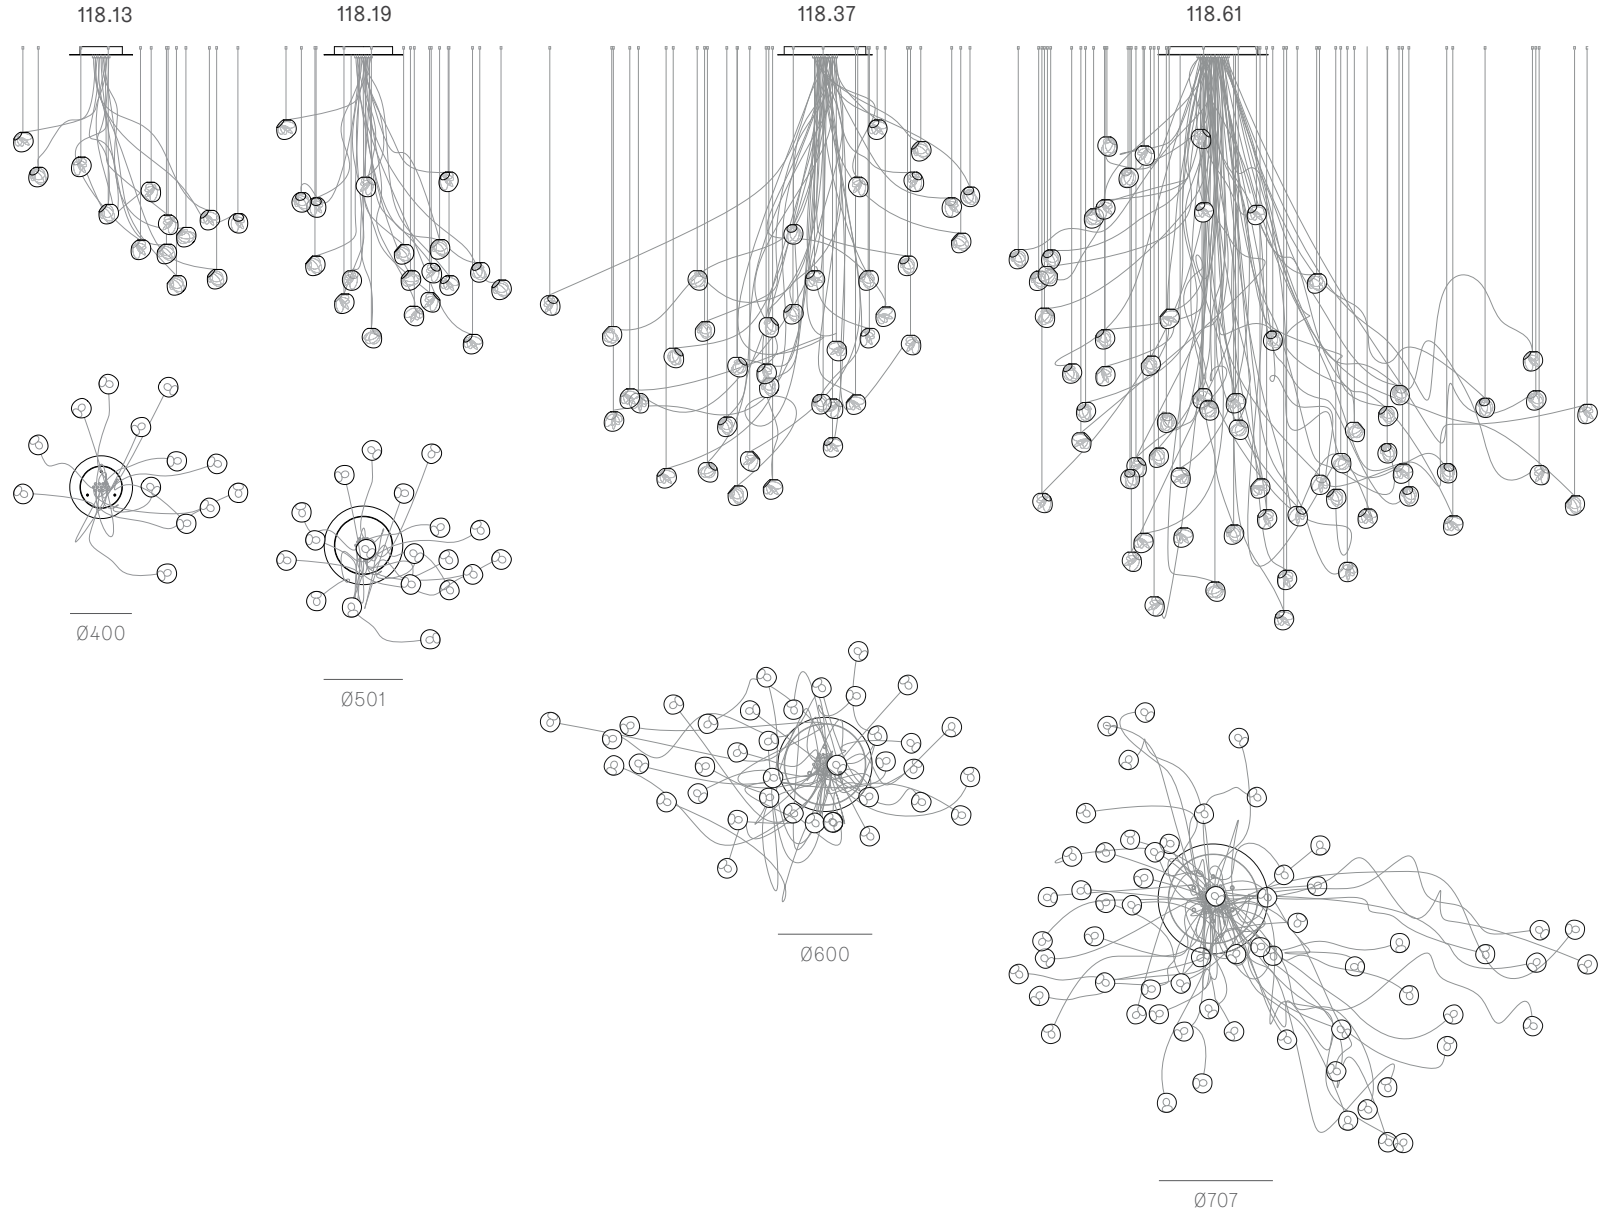

Non-adjustable
length

Non-adjustable
length up to
3000 mm
standard

Non-adjustable
length up to
30500 mm
custom