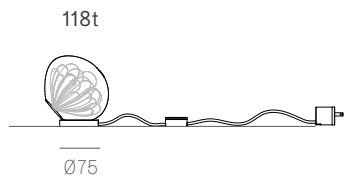

±Ø140 - 160 mm

Wall and Ceiling

Random
Adjustable length

Adjustable up to 3000 mm standard

Adjustable up to 30500 mm custom

Random
Non-adjustable length

Non-adjustable length up to 3000 mm standard

Non-adjustable length up to 30500 mm custom

Cluster

Adjustable length

Cluster

Non-adjustable length

Table Light

Adjustable length

Adjustable up to 3000 mm standard

Adjustable up to 30500 mm custom

Non-adjustable
 length

Non-adjustable
 length up to
 3000 mm
 standard

Non-adjustable
 length up to
 30500 mm
 custom

118 series — Table Light

twentieth
sales@twentieth.net
323.904.1200
www.twentieth.net

118 Series — Cluster