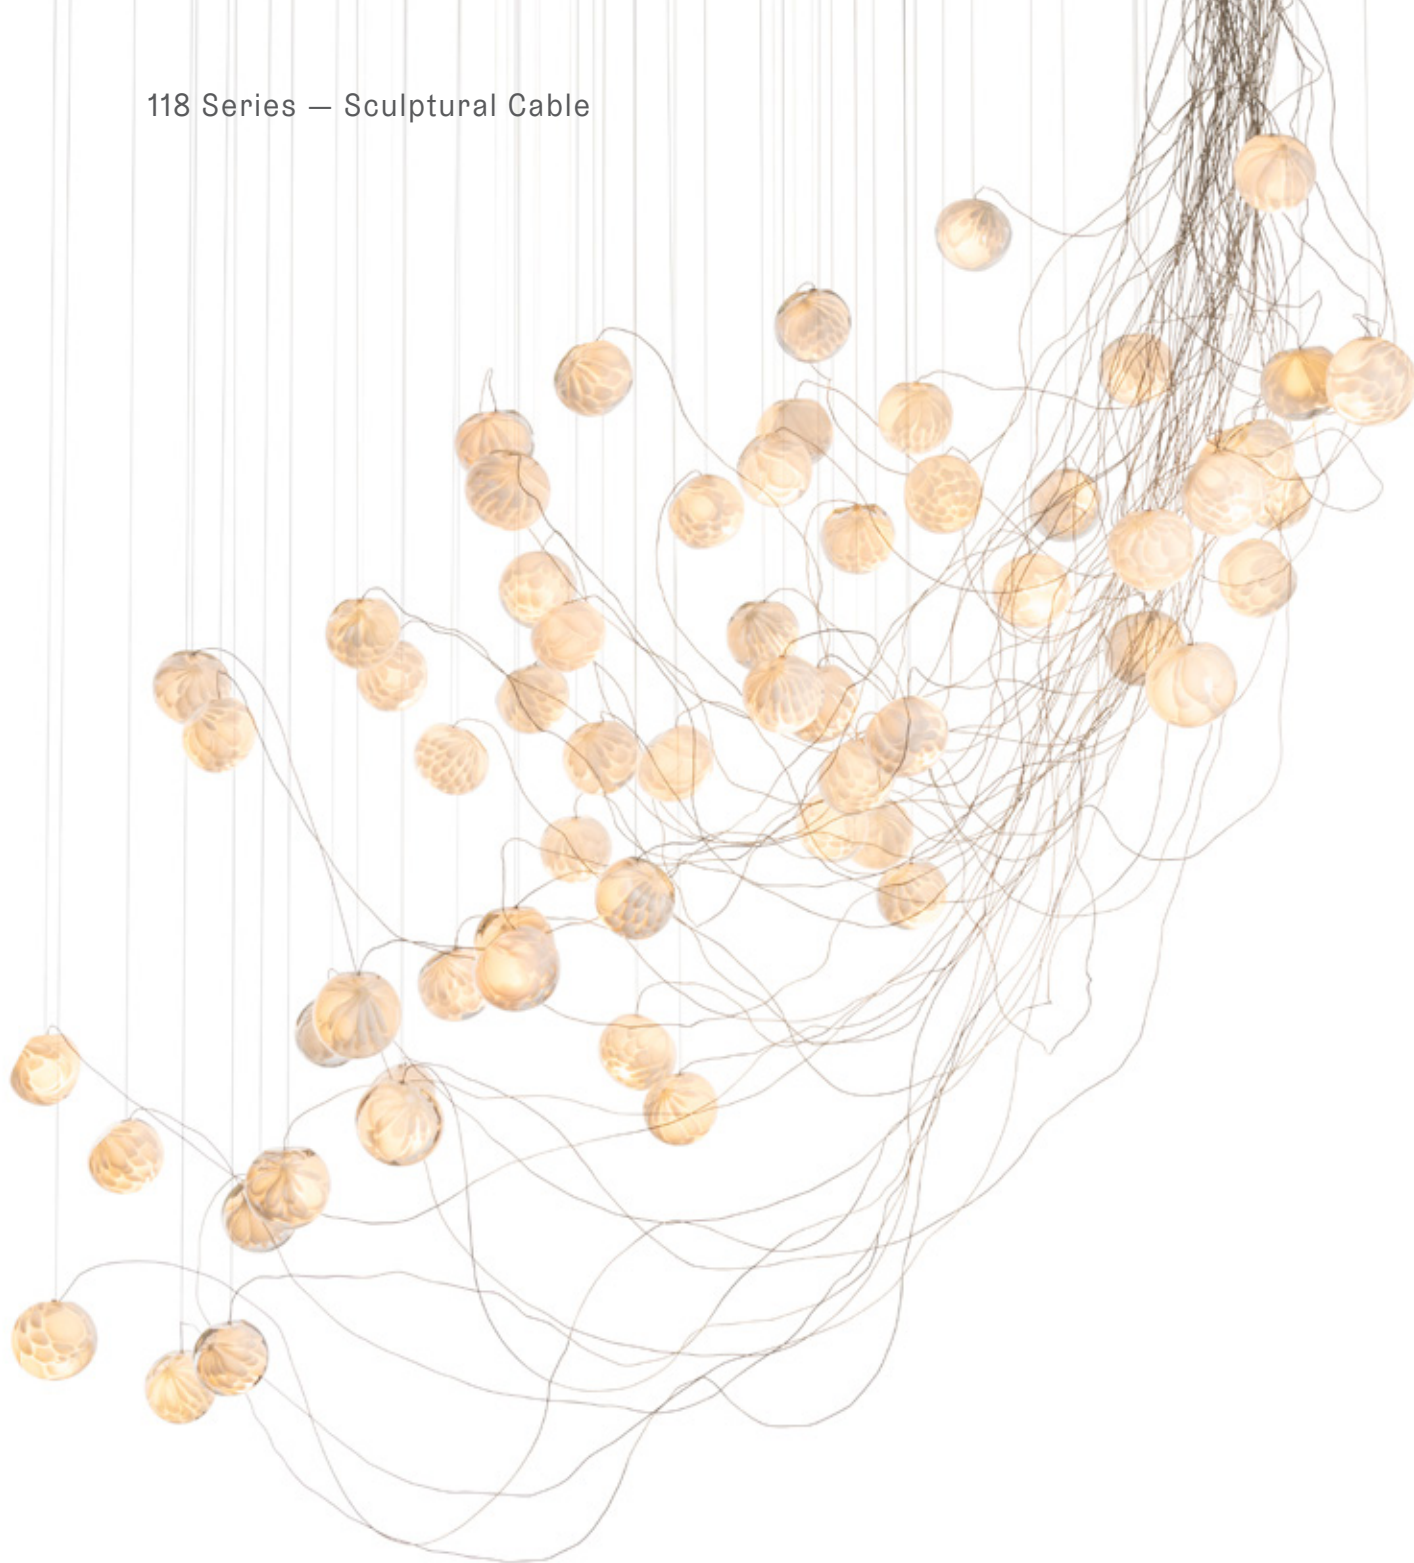

118 Series — Sculptural Cable

twentieth
sales@twentieth.net
323.904.1200
www.twentieth.net