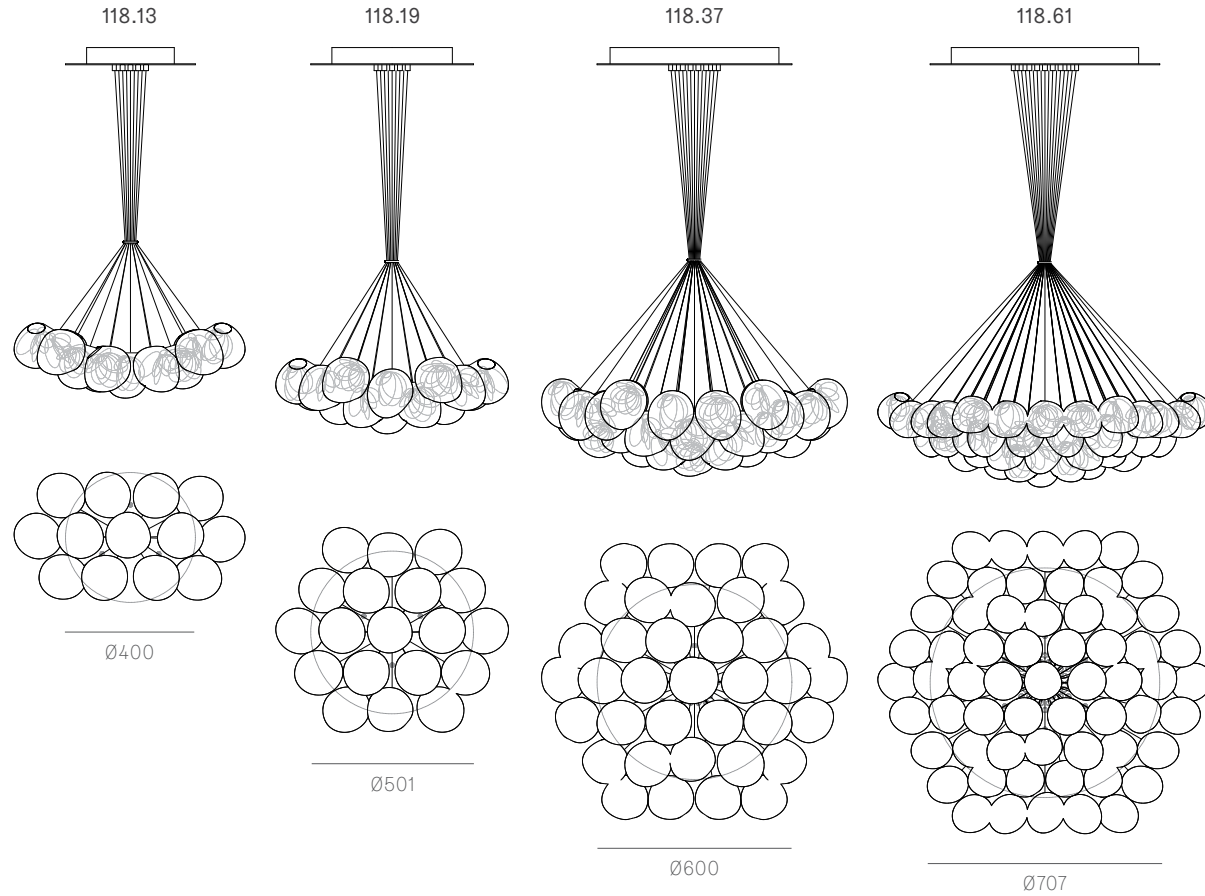

Cluster

Adjustable length

Cluster

Non-adjustable length

Table Light

Adjustable length

Adjustable up to 3000 mm standard

Adjustable up to 30500 mm custom

Non-adjustable
 length

Non-adjustable
 length up to
 3000 mm
 standard

Non-adjustable
 length up to
 30500 mm
 custom

118 series — Table Light

twentieth
sales@twentieth.net
323.904.1200
www.twentieth.net

118 Series — Cluster