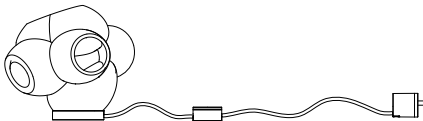

100t

± Ø140 - 160mm