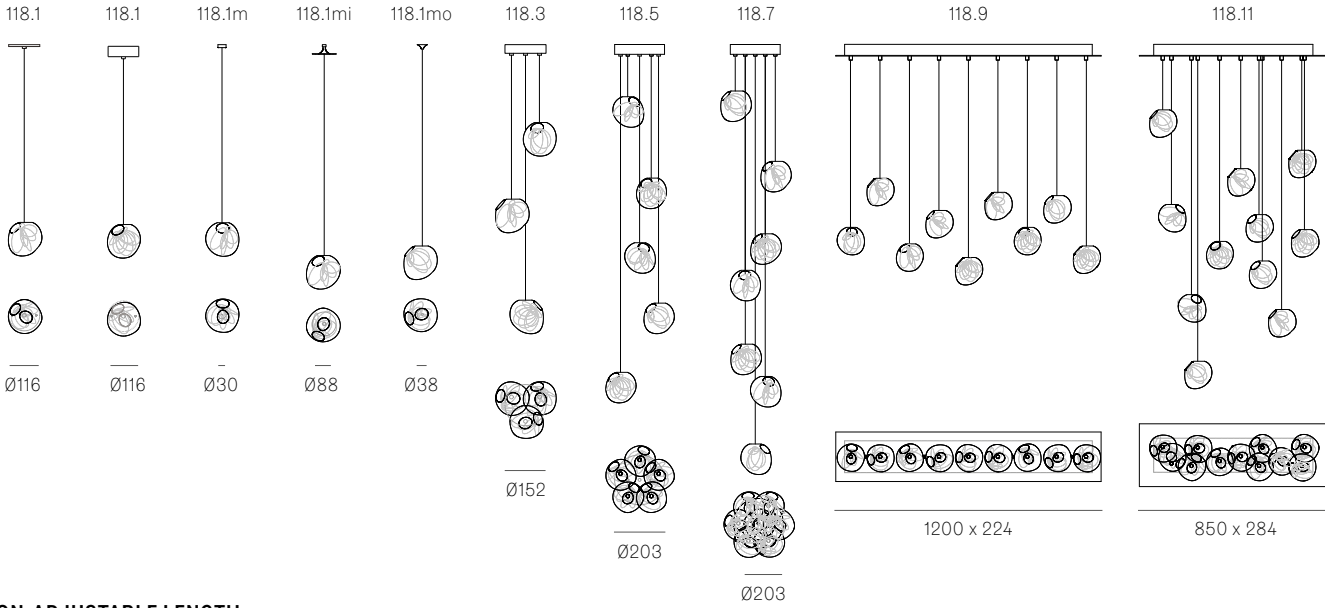

ADJUSTABLE LENGTH

up to 3000 standard
up to 30500 custom

NON-ADJUSTABLE LENGTH