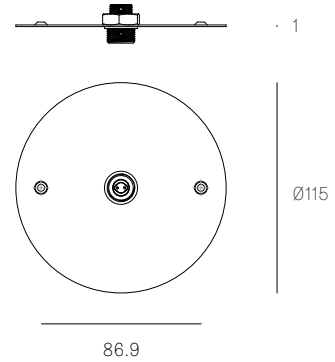

All dimensions are in millimeters (mm) unless otherwise specified.

XXXS
SPECIFICATION

Pendant One
Material White powder coated stainless steel cover
Power Supply Remote

XXXSP
SPECIFICATION

Pendant One
Material White powder coated stainless steel cover
Power Supply Integral
 Remote for select markets only