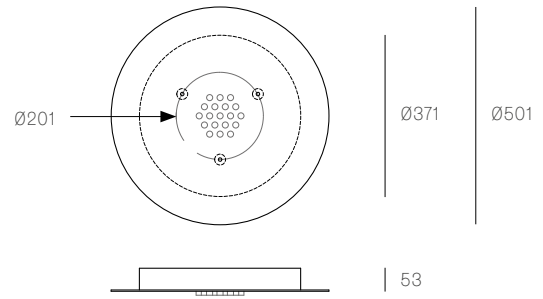

XXX.19 CLUSTER
SPECIFICATION

Pendants	Nineteen
Material	White powder coated stainless steel cover
Cable	Coaxial cable Non-adjustable. 3000 standard / up to 30500 maximum
Power Supply	Integral
Wood Backing	Ø355 x 16