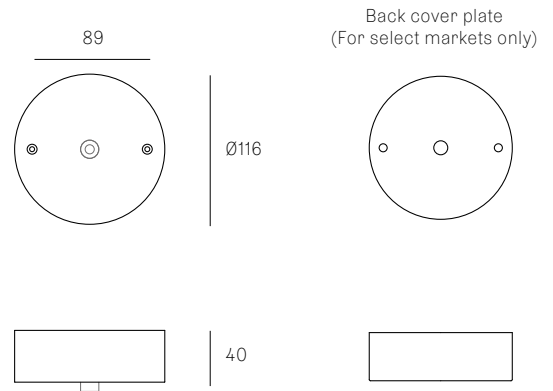

XXX.1 DEEP
SPECIFICATION

Pendant	One
Materials	Brushed nickel, white or black powder coated stainless steel cover
Cable	Sculptural cable Adjustable. 3000 standard / up to 30500 maximum
Power Supply	Integral