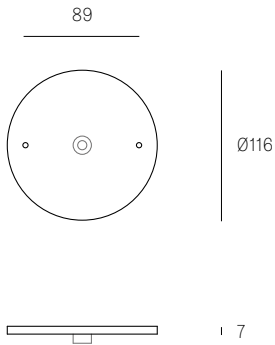

XXX.1
SPECIFICATION

Pendant	One
Materials	Brushed nickel, white or black powder coated stainless steel cover
Cable	Sculptural cable Adjustable. 3000 standard / up to 30500 maximum
Power Supply	Integral Remote for select markets only