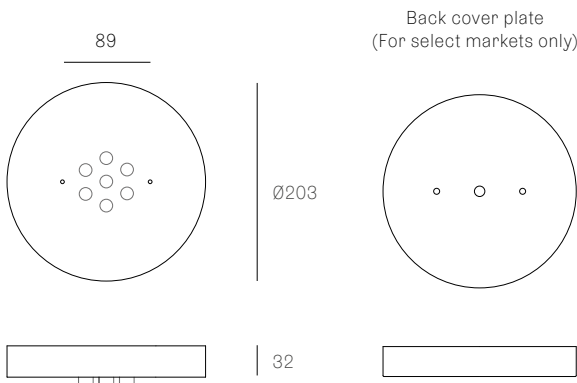

XXX.7
SPECIFICATION

Pendants	Seven
Materials	Brushed nickel, white or black powder coated stainless steel cover
Cable	Sculptural cable Adjustable. 3000 standard / up to 30500 maximum
Power Supply	Integral