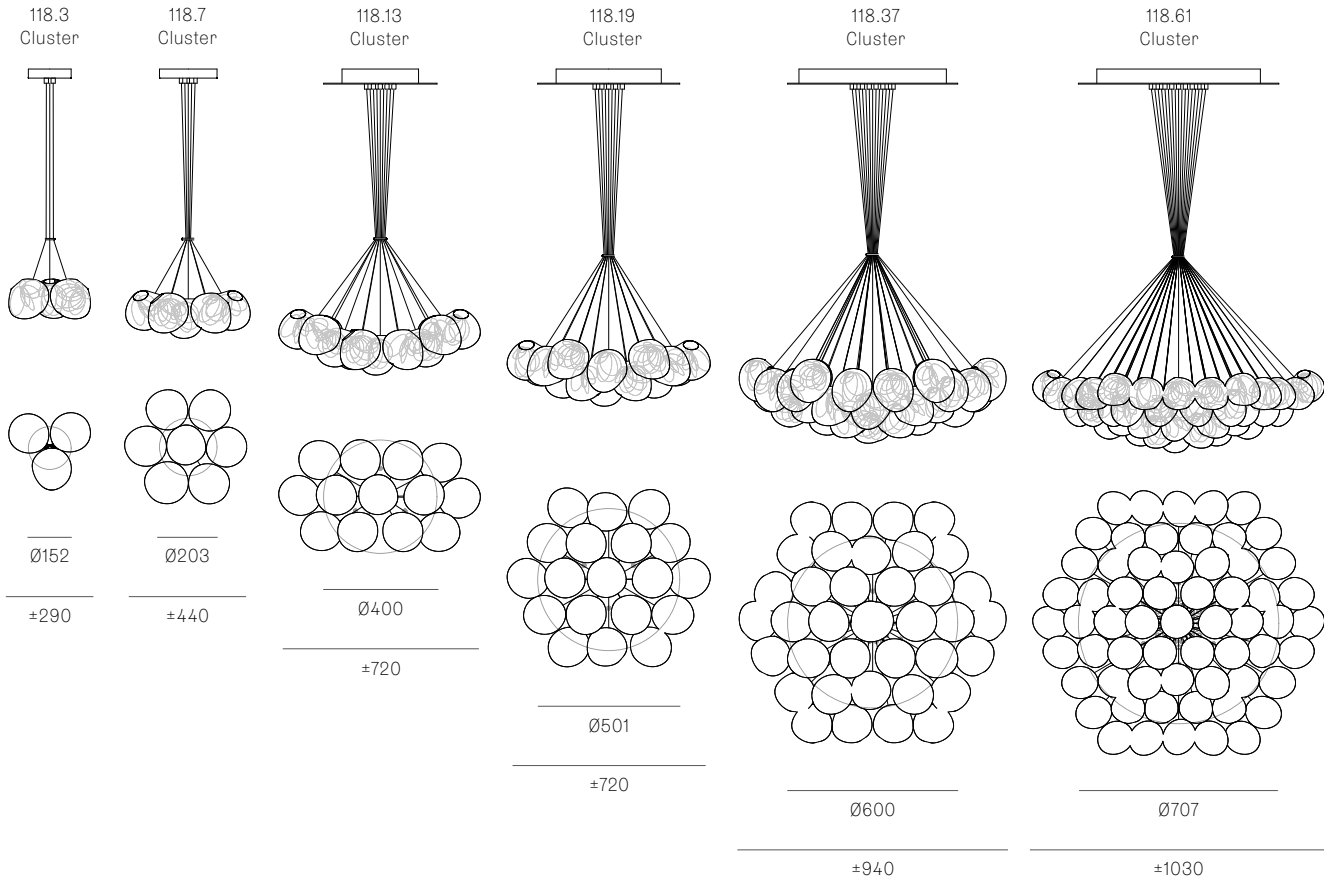

ADJUSTABLE LENGTH

NON-ADJUSTABLE LENGTH

up to 3000 standard
up to 30500 custom

All dimensions are in millimeters (mm) unless otherwise specified.