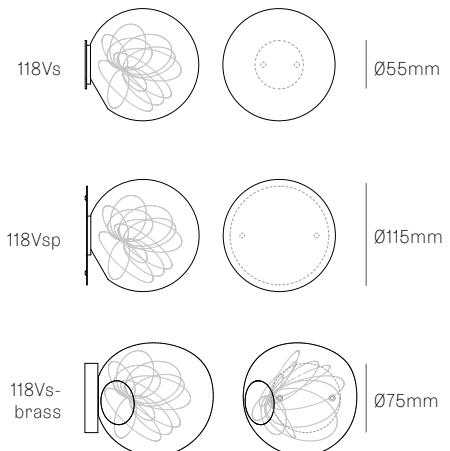

Weight (kg)

118s	3.3
118sp	3.3
118s Brass	3.6