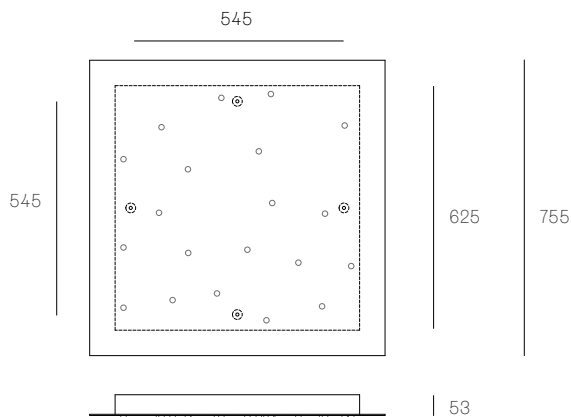

73.20 SQUARE
SPECIFICATION

Pendants	Twenty
Material	White powder coated stainless steel cover
Cable	Coaxial cable Non-adjustable. 3000 standard / up to 30500 maximum
Power Supply	Integral
Wood Backing	609 x 609 x 16