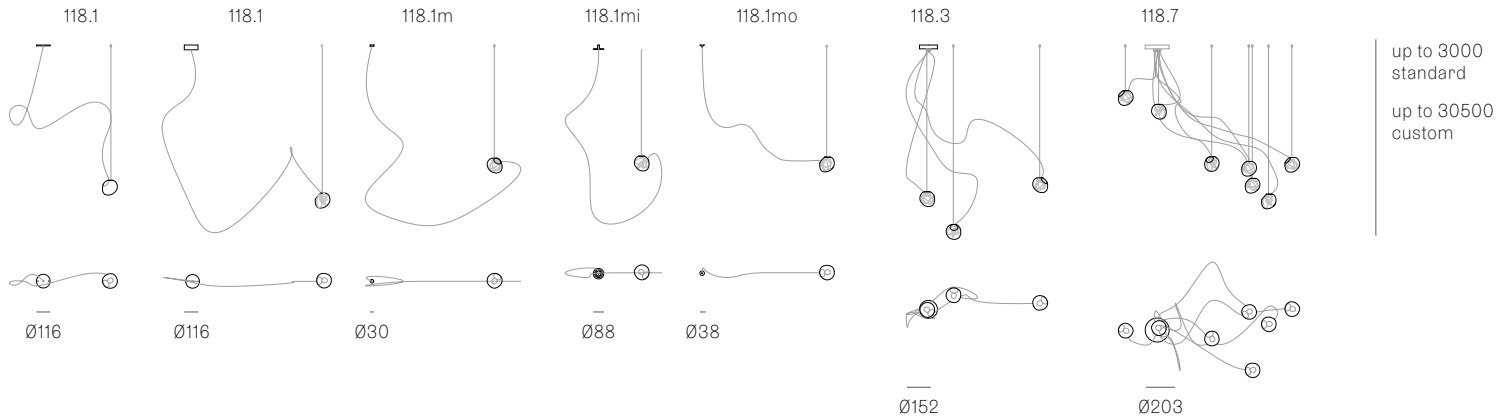

All dimensions are in millimeters (mm) unless otherwise specified.

Image shown above 118.7 with round canopy

± Ø140 - 160mm

Series	118
Mounting	Ceiling mounted
Glass Colours	Clear
Lamp	1.5W LED, 2500K, 130lm
Sculptural Cable	3000mm standard / up to 30500mm maximum Adjustable length: 118.1 - 118.7 Non-adjustable Length: 118.13 - 118.61
Cable Finishes	Black or nickel
Canopy Finishes	118.1 - 118.7: white, black or brushed nickel canopy 118.1mi/mo: white polyurethane canopy 118.13 - 118.61: white canopy
Materials	Blown glass, braided metal cable, electrical components, steel canopy
Power Supply	Integral Remote mounted for 118.1m/mo/mi Bocci recommends remote mounting power supplies for ease of long-term maintenance.
Environment	Indoor, dry location. IP30
Note	Pendant anchor kit included. Every single Bocci product is handmade. Each one is variously blown, poured, carved, polished, packed and dispatched directly by us. As such, no two products are identical; they are individual, irregular expressions of our research.
Patent #	Worldwide patents pending.

Certifications

Weight (kg)

Round

118.1	3.3
118.3	9.7
118.7	22.5
118.13	45.1
118.19	71.1
118.37	129.5
118.61	205.8

Best practices for wiring multiple single pendant fixtures with remote mounted power supplies:

ADJUSTABLE LENGTH

NON-ADJUSTABLE LENGTH

All dimensions are in millimeters (mm) unless otherwise specified.

Image shown above 28t

Series 28, 38V, 57, 73, 84, 84V, 100, 118

Glass Colours 28: Clear, colour pendants
 38V: Clear
 57: Grey, white, light mirror, dark mirror
 73: Clear, grey 1, grey 2, grey 3
 84/84Vt: White/copper
 100: Frosted clear, frosted grey
 118: White