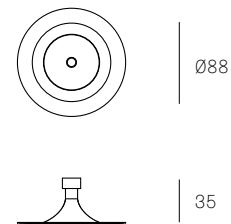

XXX.1MI
SPECIFICATION

Pendant	One
Material	White polyurethane
Cable	Sculptural cable Adjustable. 3000 standard / up to 30500 maximum
Power Supply	Remote