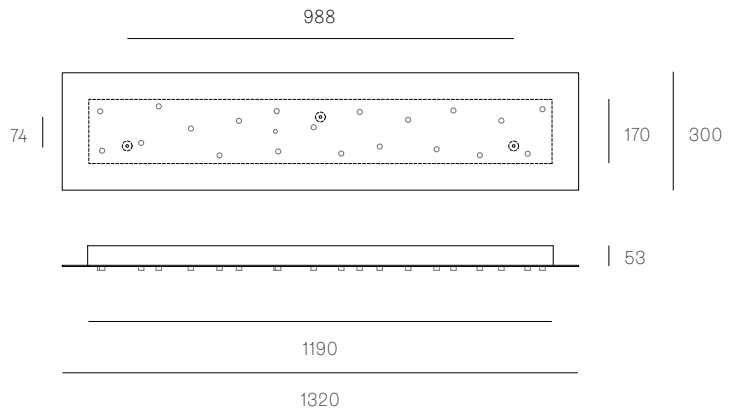

XXX.20 RECTANGLE
SPECIFICATION

Pendants	Twenty
Material	White powder coated stainless steel cover
Cable	Coaxial cable Non-adjustable. 3000 standard / up to 30500 maximum
Power Supply	Integral
Wood Backing	1174 x 154 x 16