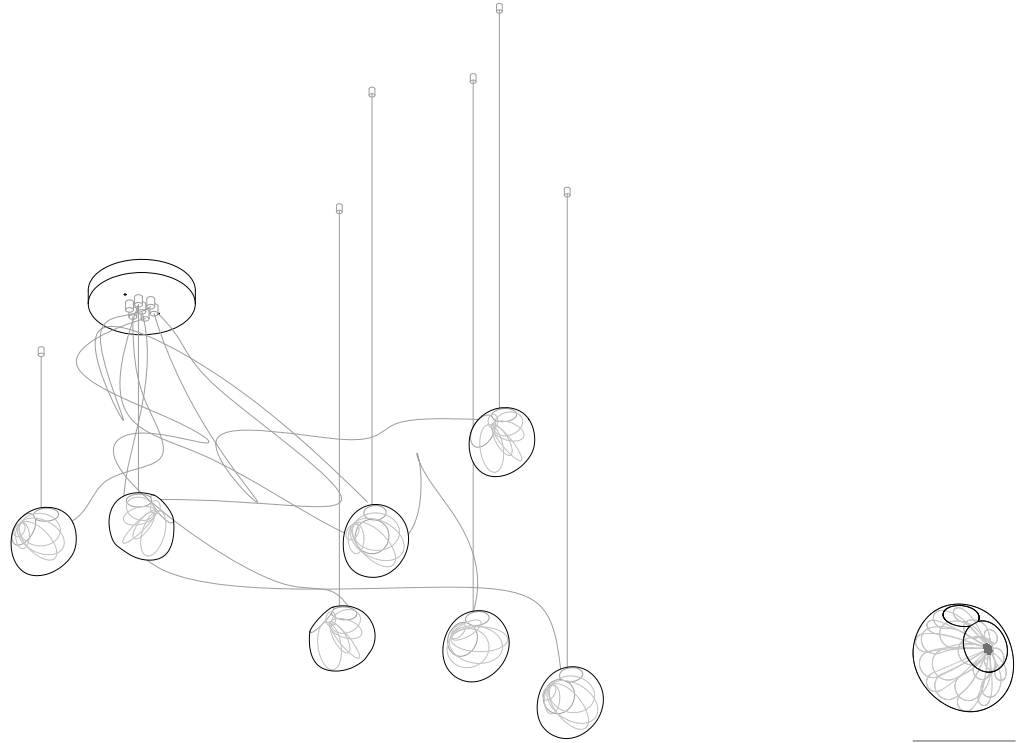

All dimensions are in millimeters (mm) unless otherwise specified.

Image shown above 118.7 with round canopy

± Ø140 - 160mm

Series	118
Mounting	Ceiling mounted
Glass Colours	Clear
Lamp	1.5W LED, 2500K, 130lm
Sculptural Cable	3000mm standard / up to 30500mm maximum Adjustable length: 118.1 - 118.7 Non-adjustable Length: 118.13 - 118.61
Cable Finishes	Black or nickel
Canopy Finishes	118.1 - 118.7: white, black or brushed nickel canopy 118.1mi/mo: white polyurethane canopy 118.13 - 118.61: white canopy
Materials	Blown glass, braided metal cable, electrical components, steel canopy
Power Supply	Integral Remote mounted for 118.1m/mo/mi Bocci recommends remote mounting power supplies for ease of long-term maintenance.
Environment	Indoor, dry location. IP30
Note	Pendant anchor kit included. Every single Bocci product is handmade. Each one is variously blown, poured, carved, polished, packed and dispatched directly by us. As such, no two products are identical; they are individual, irregular expressions of our research.
Patent #	Worldwide patents pending.