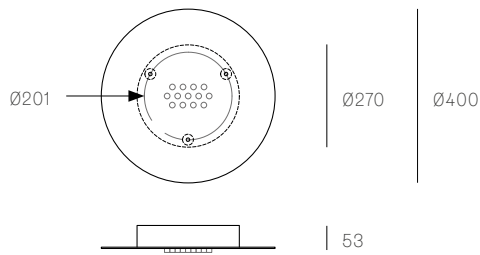

XXX.13
SPECIFICATION

Pendants	Thirteen
Material	White powder coated stainless steel cover
Cable	Sculptural cable Non-adjustable. 3000 standard / up to 30500 maximum
Power Supply	Integral
Wood Backing	Ø250 x 16