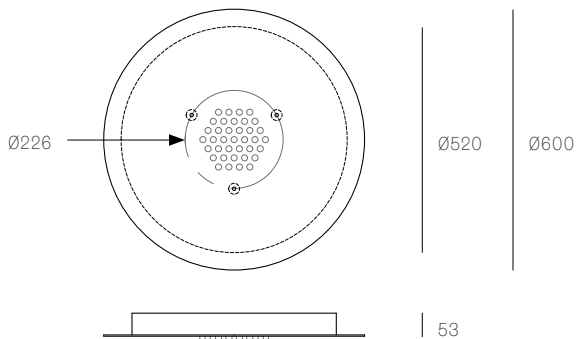

XXX.37
SPECIFICATION

Pendants	Thirty-seven
Material	White powder coated stainless steel cover
Cable	Sculptural cable Non-adjustable. 3000 standard / up to 30500 maximum
Power Supply	Integral
Wood Backing	Ø454 x 16