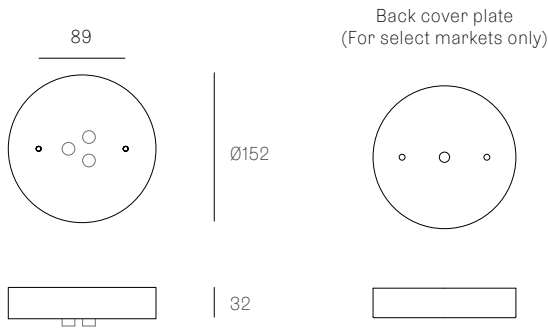

XXX.3 CLUSTER
SPECIFICATION

Pendants	Three
Materials	Brushed nickel, white or black powder coated stainless steel cover
Cable	Coaxial cable Adjustable. 3000 standard / up to 30500 maximum
Power Supply	Integral