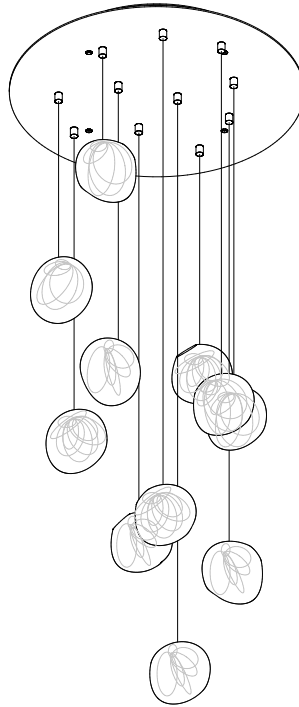

Image shown above 118.7 with round canopy

± Ø140 - 160mm

Series	118
Mounting	Ceiling mounted
Glass Colours	White
Lamp	1.5W LED, 2500K, 130lm
Coaxial Length	3000mm standard / up to 30500mm maximum Adjustable length: 118.3 - 118.7 Non-adjustable length: 118.13 - 118.61
Canopy Finishes	118.3 - 118.7: white, black or brushed nickel canopy 118.13 - 118.61: white canopy
Materials	Blown glass, braided metal coaxial cable, electrical components, steel canopy
Power Supply	Integral Bocci recommends remote mounting power supplies for ease of long-term maintenance.
Environment	Indoor, dry location. IP30
Note	Every single Bocci product is handmade. Each one is variously blown, poured, carved, polished, packed and dispatched directly by us. As such, no two products are identical; they are individual, irregular expressions of our research.
Patent #	Worldwide patents pending.

Image shown above 118.11 with round canopy

± Ø140 - 160mm

Series	118
Mounting	Ceiling mounted
Glass Colours	White
Lamp	1.5W LED, 2500K, 130lm
Coaxial Length	3000mm standard / up to 30500mm maximum Adjustable length: 118.1 - 118.9 Non-adjustable length: 118.11 - 118.28
Canopy Finishes	118.1 - 118.7: white, black or brushed nickel canopy 118.1mi/mo: white polyurethane canopy 118.9 - 118.28: white canopy
Materials	Blown glass, braided metal coaxial cable, electrical components, steel canopy
Power Supply	Integral Remote mounted for 118.1m/mo/mi Bocci recommends remote mounting power supplies for ease of long-term maintenance.
Environment	Indoor, dry location. IP30
Note	Every single Bocci product is handmade. Each one is variously blown, poured, carved, polished, packed and dispatched directly by us. As such, no two products are identical; they are individual, irregular expressions of our research.
Patent #	Worldwide patents pending.