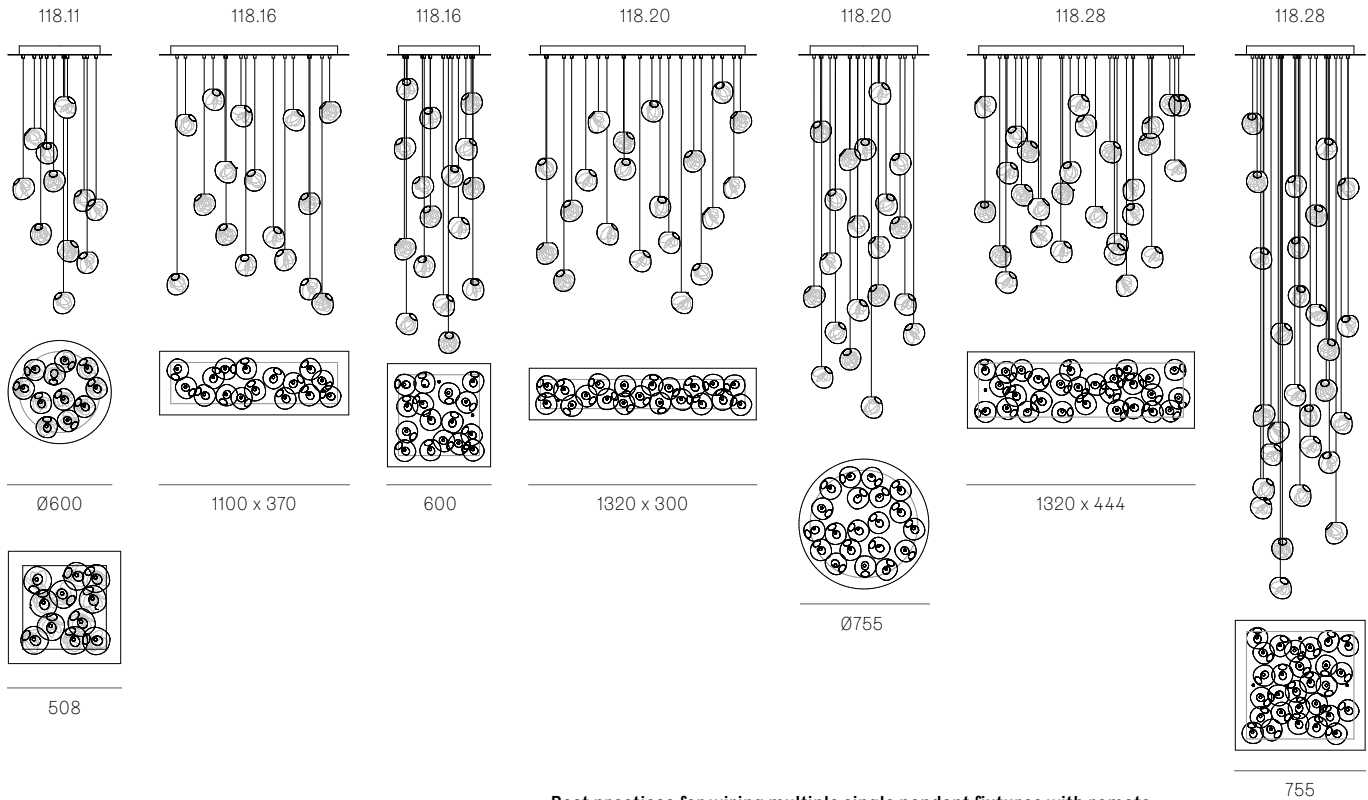

up to 3000 standard
up to 30500 custom

Best practices for wiring multiple single pendant fixtures with remote mounted power supplies:

- Multiple single pendant fixtures should be wired in parallel. DO NOT wire in series.
- Bocci recommends a home run line for each fixture location to avoid significant voltage drop.
- Calculations for distance to the power supply, or required wire gauge in order to avoid voltage drop, are the responsibility of the installing party.

All dimensions are in millimeters (mm) unless otherwise specified.