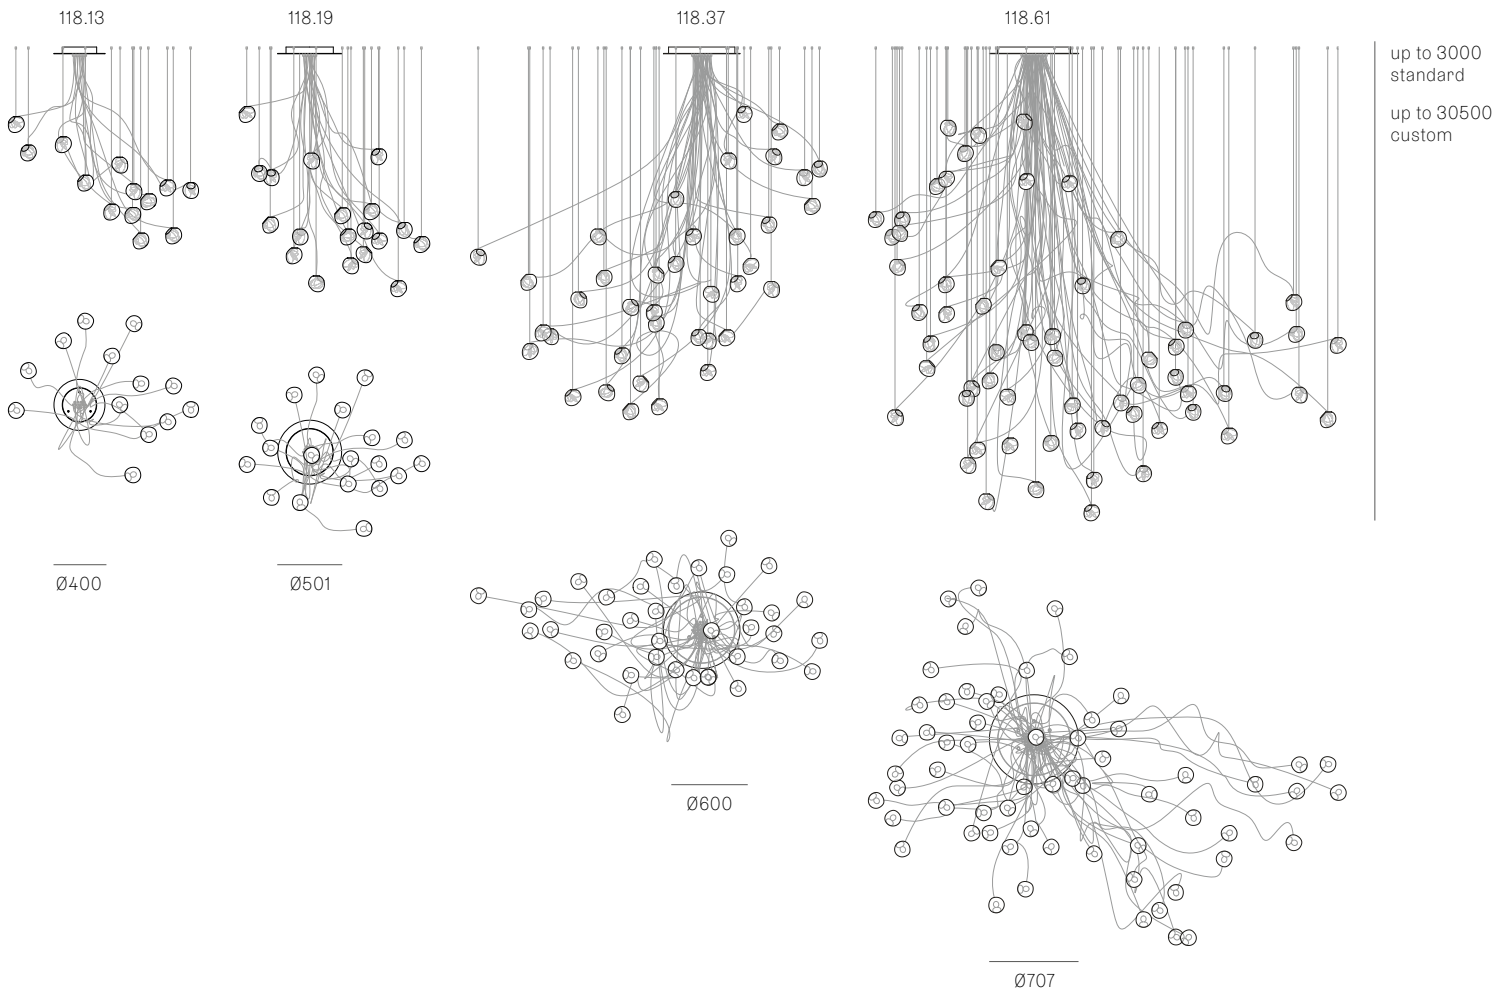

Image shown above 28t

NON-ADJUSTABLE LENGTH

All dimensions are in millimeters (mm) unless otherwise specified.