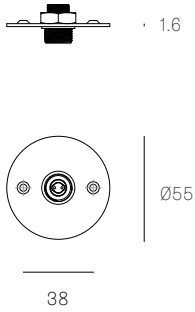

XXXS
SPECIFICATION

Pendant One
Material White powder coated stainless steel cover
Power Supply Remote