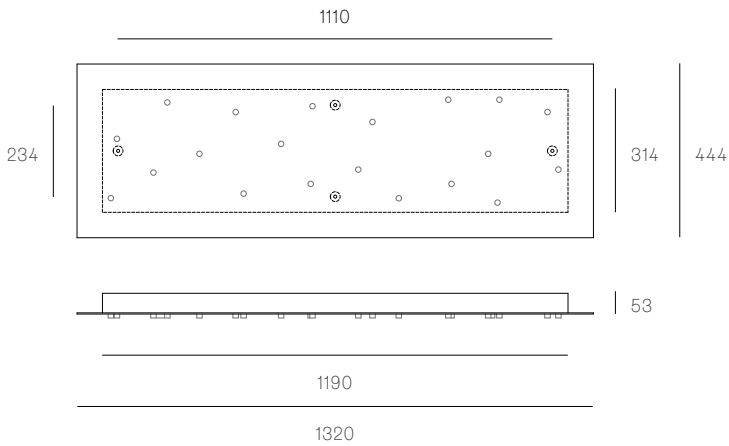

73.20 RECTANGLE
SPECIFICATION

Pendants	Twenty
Material	White powder coated stainless steel cover
Cable	Coaxial cable Non-adjustable. 3000 standard / up to 30500 maximum
Power Supply	Integral
Wood Backing	1174 x 299 x 16