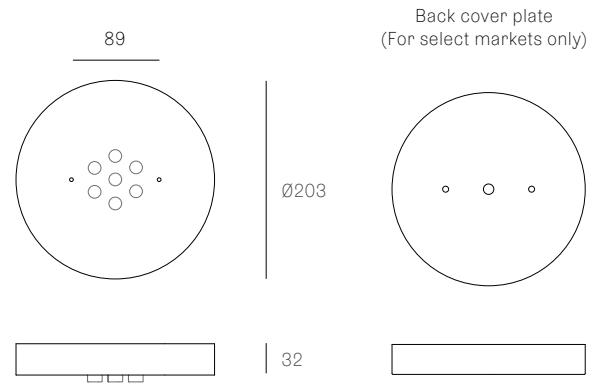

XXX.7 CLUSTER
SPECIFICATION

Pendants	Seven
Materials	Brushed nickel, white or black powder coated stainless steel cover
Cable	Coaxial cable Adjustable. 3000 standard / up to 30500 maximum
Power Supply	Integral