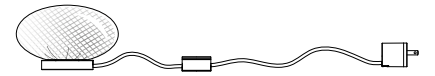

PLUG TYPES

TABLE LIGHT

± Ø165

Ø190 - 215

100 - 150

± 230 - 380

± Ø100 - 120

± Ø135

84Vt

± 190

± Ø140 - 160mm

All dimensions are in millimeters (mm)
unless otherwise specified.