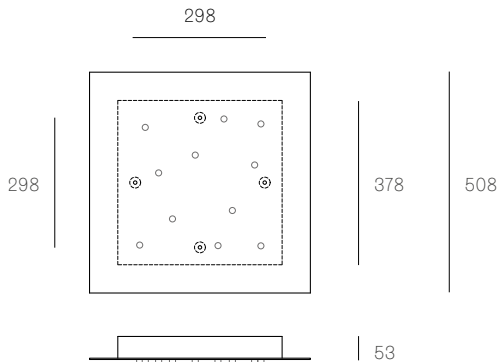

XXX.11 SQUARE
SPECIFICATION

Pendants	Eleven
Material	White powder coated stainless steel cover
Cable	Coaxial cable Non-adjustable. 3000 standard / up to 30500 maximum
Power Supply	Integral
Wood Backing	362 x 362 x 16