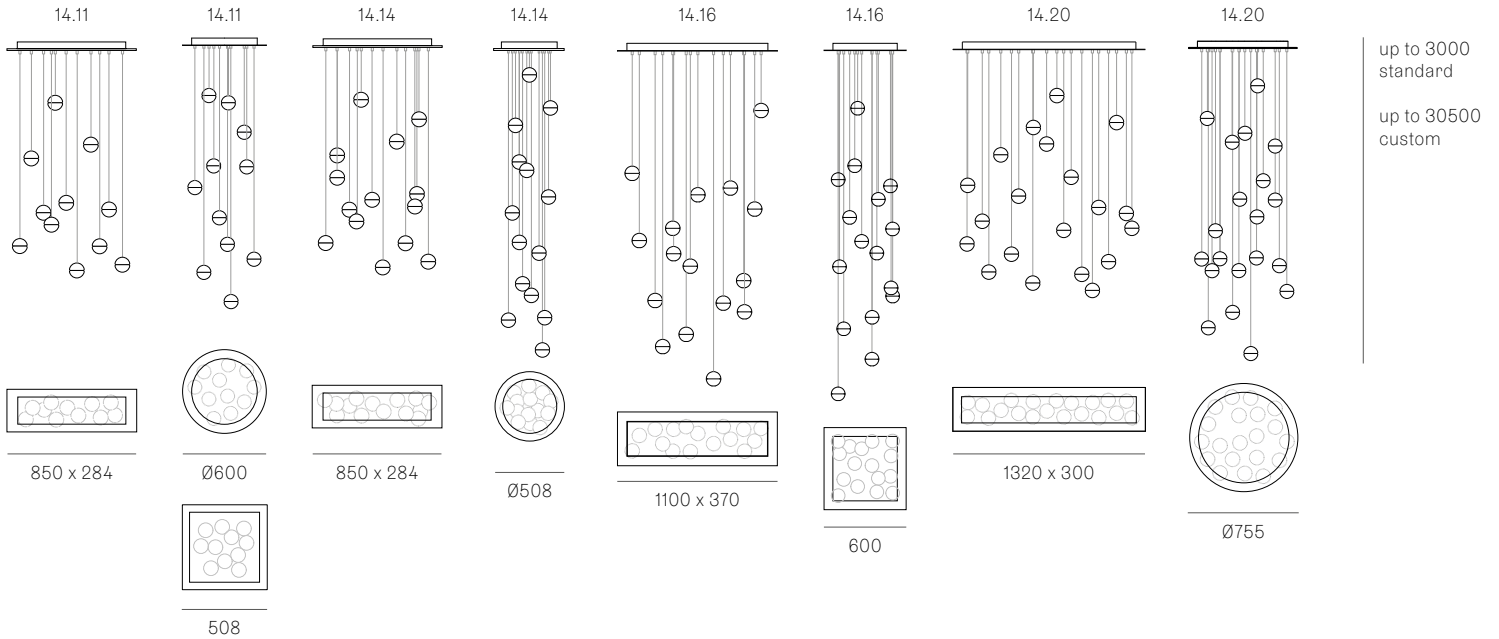

Image shown above 14.1 with round canopy

± Ø100mm

<b>Series</b>	14
<b>Mounting</b>	Ceiling mounted
<b>Glass Colours</b>	Clear, grey, amber
<b>Lamp</b>	1.5W LED, 2500K, 130lm 10W Xenon, 2600K, 81lm
<b>Coaxial Length</b>	3000mm standard / up to 30500mm maximum Adjustable length: 14.1 - 14.9 Non-adjustable length: 14.11 - 14.50
<b>Canopy Finishes</b>	14.1 - 14.7: white, black or brushed nickel canopy 14.1mi/mo: white polyurethane canopy 14.9 - 14.50: white canopy
<b>Materials</b>	Cast glass, blown borosilicate glass, braided metal coaxial cable, electrical components, steel canopy
<b>Power Supply</b>	Integral Remote mounted for 14.1m/mo/mi  Bocci recommends remote mounting power supplies for ease of long-term maintenance.
<b>Environment</b>	Indoor, dry location. IP30
<b>Note</b>	Unless otherwise noted when ordering, all fixtures will be outfitted to be xenon compatible.  Every single Bocci product is handmade. Each one is variously blown, poured, carved, polished, packed and dispatched directly by us. As such, no two products are identical; they are individual, irregular expressions of our research.
<b>Patent #</b>	US D556, 361 EU 000518394-0001

**Certifications**

**Weight (kg)**

Round

<b>14.1</b>	2
<b>14.3</b>	5.5
<b>14.5</b>	9.5
<b>14.7</b>	14
<b>14.11</b>	30
<b>14.14</b>	37
<b>14.20</b>	51
<b>14.26</b>	61.5
<b>14.36</b>	83.5

Square

<b>14.11</b>	30
<b>14.16</b>	40.5
<b>14.26</b>	63.5
<b>14.36</b>	105
<b>14.50</b>	109.6

Rectangle

<b>14.9</b>	25.9
<b>14.11</b>	30
<b>14.14</b>	36.5
<b>14.16</b>	41.4
<b>14.20</b>	63
<b>14.26</b>	74
<b>14.36</b>	83.5

**ADJUSTABLE LENGTH**

**NON-ADJUSTABLE LENGTH**

All dimensions are in millimeters (mm) unless otherwise specified.