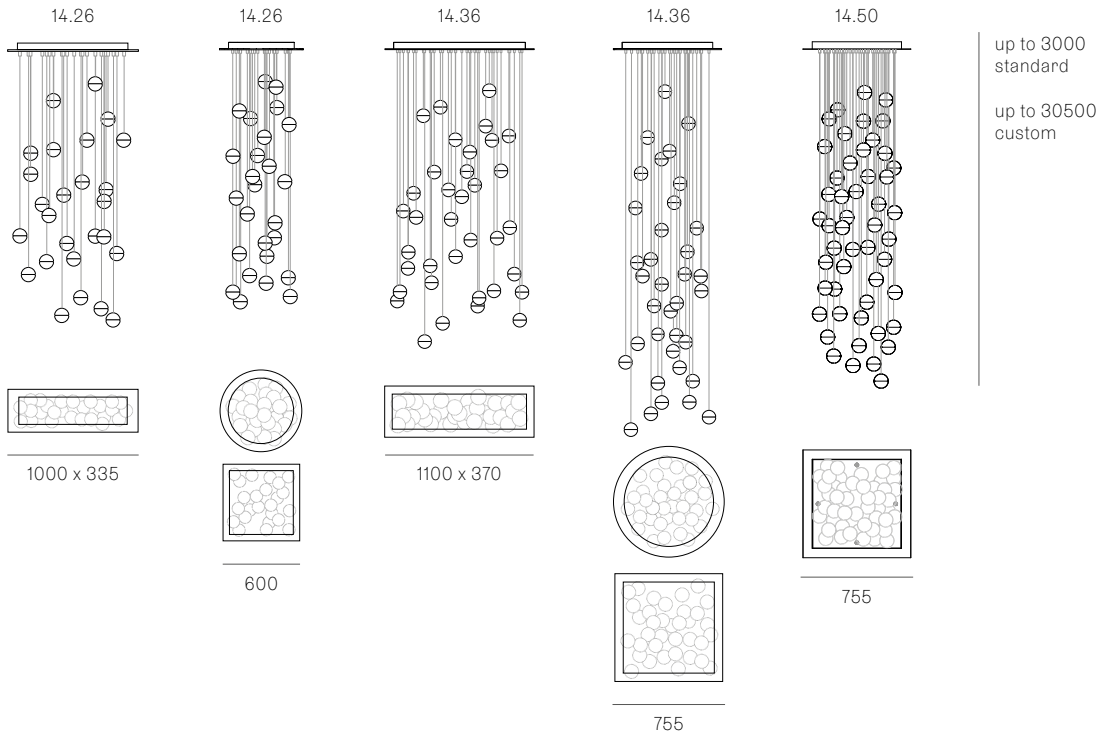

NON-ADJUSTABLE LENGTH

All dimensions are in millimeters (mm) unless otherwise specified.