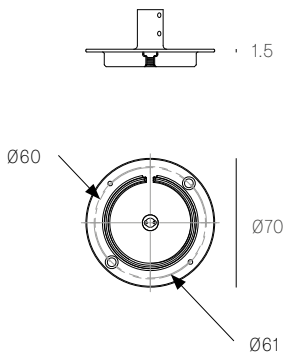

76S
SPECIFICATION

Pendant One
Material White powder coated stainless steel cover
Power Supply Remote