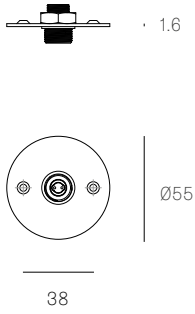

Image shown above 14.1 with round canopy

± Ø100mm

<b>Series</b>	14
<b>Mounting</b>	Ceiling mounted
<b>Glass Colours</b>	Clear, grey, amber
<b>Lamp</b>	1.5W LED, 2500K, 130lm 10W Xenon, 2600K, 81lm
<b>Coaxial Length</b>	3000mm standard / up to 30500mm maximum Adjustable length: 14.1 - 14.9 Non-adjustable length: 14.11 - 14.50
<b>Canopy Finishes</b>	14.1 - 14.7: white, black or brushed nickel canopy 14.1mi/mo: white polyurethane canopy 14.9 - 14.50: white canopy
<b>Materials</b>	Cast glass, blown borosilicate glass, braided metal coaxial cable, electrical components, steel canopy
<b>Power Supply</b>	Integral Remote mounted for 14.1m/mo/mi  Bocci recommends remote mounting power supplies for ease of long-term maintenance.
<b>Environment</b>	Indoor, dry location. IP30
<b>Note</b>	Unless otherwise noted when ordering, all fixtures will be outfitted to be xenon compatible.  Every single Bocci product is handmade. Each one is variously blown, poured, carved, polished, packed and dispatched directly by us. As such, no two products are identical; they are individual, irregular expressions of our research.
<b>Patent #</b>	US D556, 361 EU 000518394-0001

Rectangle

<b>14.9</b>	25.9
<b>14.11</b>	30
<b>14.14</b>	36.5
<b>14.16</b>	41.4
<b>14.20</b>	63
<b>14.26</b>	74
<b>14.36</b>	83.5

**ADJUSTABLE LENGTH**

**NON-ADJUSTABLE LENGTH**

All dimensions are in millimeters (mm) unless otherwise specified.

All dimensions are in millimeters (mm)  
unless otherwise specified.

**XXX.7**  
SPECIFICATION

<b>Pendants</b>	Seven
<b>Materials</b>	Brushed nickel, white or black powder coated stainless steel cover
<b>Cable</b>	Coaxial cable Adjustable. 3000 standard / up to 30500 maximum
<b>Power Supply</b>	Integral

All dimensions are in millimeters (mm) unless otherwise specified.

**XXXS**  
SPECIFICATION

**Pendant** One  
**Material** White powder coated stainless steel cover  
**Power Supply** Remote

**XXXSP**  
SPECIFICATION