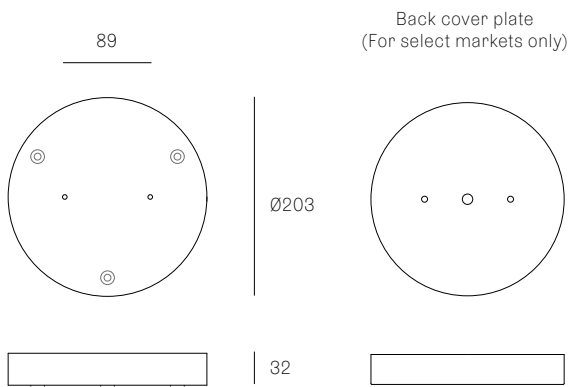

73.3
SPECIFICATION

Pendants	Three
Materials	Brushed nickel, white or black powder coated stainless steel cover
Cable	Coaxial cable Adjustable. 3000 standard / up to 30500 maximum
Power Supply	Integral