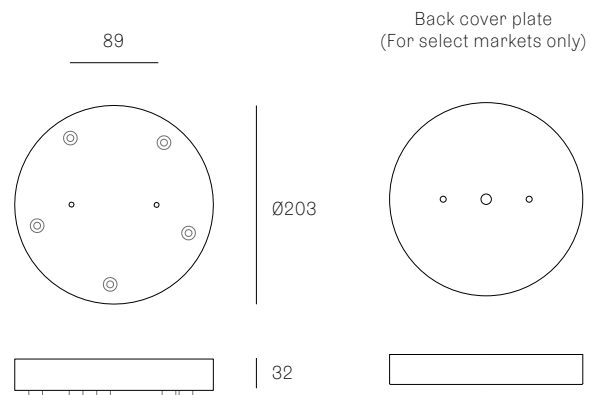

XXX.5
SPECIFICATION

Pendants	Five
Materials	Brushed nickel, white or black powder coated stainless steel cover
Cable	Coaxial cable Adjustable. 3000 standard / up to 30500 maximum
Power Supply	Integral