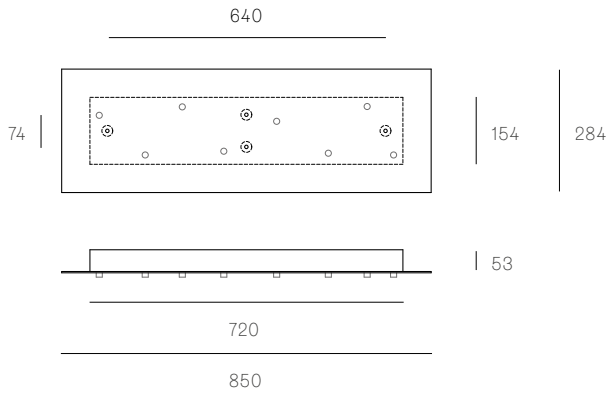

Image shown above 14.1 with round canopy

± Ø100mm

<b>Series</b>	14
<b>Mounting</b>	Ceiling mounted
<b>Glass Colours</b>	Clear, grey, amber
<b>Lamp</b>	1.5W LED, 2500K, 130lm 10W Xenon, 2600K, 81lm
<b>Coaxial Length</b>	3000mm standard / up to 30500mm maximum Adjustable length: 14.1 - 14.9 Non-adjustable length: 14.11 - 14.50
<b>Canopy Finishes</b>	14.1 - 14.7: white, black or brushed nickel canopy 14.1mi/mo: white polyurethane canopy 14.9 - 14.50: white canopy
<b>Materials</b>	Cast glass, blown borosilicate glass, braided metal coaxial cable, electrical components, steel canopy
<b>Power Supply</b>	Integral Remote mounted for 14.1m/mo/mi  Bocci recommends remote mounting power supplies for ease of long-term maintenance.
<b>Environment</b>	Indoor, dry location. IP30
<b>Note</b>	Unless otherwise noted when ordering, all fixtures will be outfitted to be xenon compatible.  Every single Bocci product is handmade. Each one is variously blown, poured, carved, polished, packed and dispatched directly by us. As such, no two products are identical; they are individual, irregular expressions of our research.
<b>Patent #</b>	US D556, 361 EU 000518394-0001

Rectangle

<b>14.9</b>	25.9
<b>14.11</b>	30
<b>14.14</b>	36.5
<b>14.16</b>	41.4
<b>14.20</b>	63
<b>14.26</b>	74
<b>14.36</b>	83.5

**ADJUSTABLE LENGTH**

**NON-ADJUSTABLE LENGTH**

All dimensions are in millimeters (mm) unless otherwise specified.

**Weight (kg)**

<b>14s</b>	<b>1</b>
<b>14sp</b>	<b>1</b>

**Certifications**

**38.8V / 73.8 RECTANGLE**  
SPECIFICATION

<b>Pendants</b>	Eight
<b>Material</b>	White powder coated stainless steel cover
<b>Cable</b>	Coaxial cable Adjustable. 3000 standard / up to 30500 maximum
<b>Power Supply</b>	Integral
<b>Wood Backing</b>	704 x 138 x 16