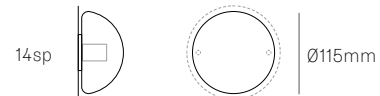

Weight (kg)

14s	1
14sp	1