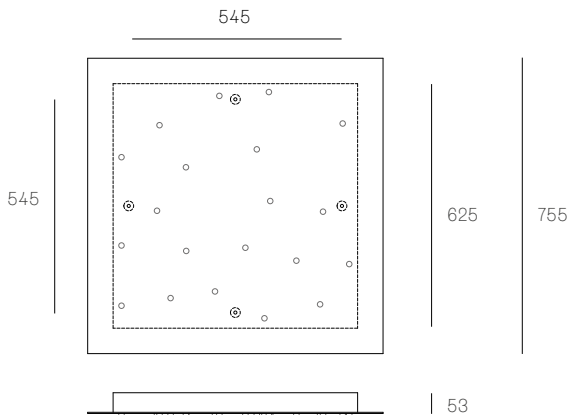

73.20 SQUARE
SPECIFICATION

Pendants	Twenty
Material	White powder coated stainless steel cover
Cable	Coaxial cable Non-adjustable. 3000 standard / up to 30500 maximum
Power Supply	Integral
Wood Backing	609 x 609 x 16