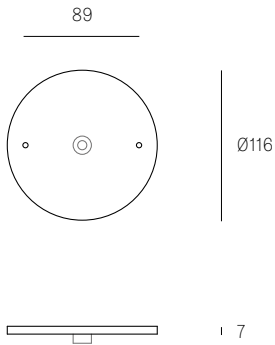

**Certifications**

**Weight (kg)**

Round

<b>14.1</b>	2
<b>14.3</b>	5.5
<b>14.5</b>	9.5
<b>14.7</b>	14
<b>14.11</b>	30
<b>14.14</b>	37
<b>14.20</b>	51
<b>14.26</b>	61.5
<b>14.36</b>	83.5

Square

<b>14.11</b>	30
<b>14.16</b>	40.5
<b>14.26</b>	63.5
<b>14.36</b>	105
<b>14.50</b>	109.6

Rectangle

<b>14.9</b>	25.9
<b>14.11</b>	30
<b>14.14</b>	36.5
<b>14.16</b>	41.4
<b>14.20</b>	63
<b>14.26</b>	74
<b>14.36</b>	83.5

**ADJUSTABLE LENGTH**

**NON-ADJUSTABLE LENGTH**

All dimensions are in millimeters (mm) unless otherwise specified.

**NON-ADJUSTABLE LENGTH**

All dimensions are in millimeters (mm) unless otherwise specified.

**XXX.1**  
SPECIFICATION

<b>Pendant</b>	One
<b>Materials</b>	Brushed nickel, white or black powder coated stainless steel cover
<b>Cable</b>	Coaxial cable Adjustable. 3000 standard / up to 30500 maximum
<b>Power Supply</b>	Integral Remote for select markets only