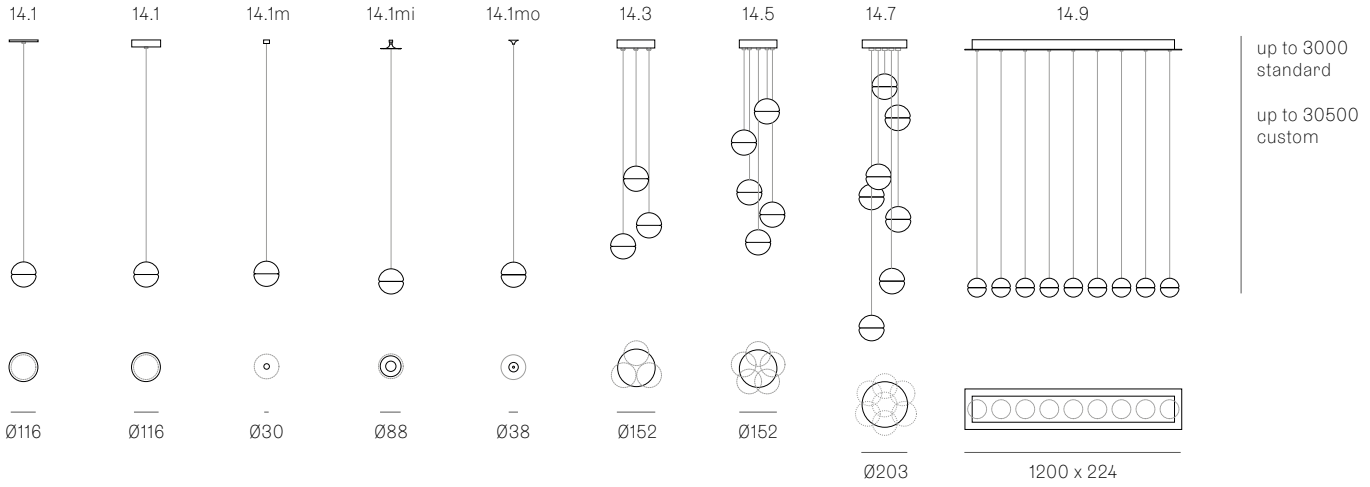

Image shown above 14.1 with round canopy

± Ø100mm

<b>Series</b>	14
<b>Mounting</b>	Ceiling mounted
<b>Glass Colours</b>	Clear, grey, amber
<b>Lamp</b>	1.5W LED, 2500K, 130lm 10W Xenon, 2600K, 81lm
<b>Coaxial Length</b>	3000mm standard / up to 30500mm maximum Adjustable length: 14.1 - 14.9 Non-adjustable length: 14.11 - 14.50
<b>Canopy Finishes</b>	14.1 - 14.7: white, black or brushed nickel canopy 14.1mi/mo: white polyurethane canopy 14.9 - 14.50: white canopy
<b>Materials</b>	Cast glass, blown borosilicate glass, braided metal coaxial cable, electrical components, steel canopy
<b>Power Supply</b>	Integral Remote mounted for 14.1m/mo/mi  Bocci recommends remote mounting power supplies for ease of long-term maintenance.
<b>Environment</b>	Indoor, dry location. IP30
<b>Note</b>	Unless otherwise noted when ordering, all fixtures will be outfitted to be xenon compatible.  Every single Bocci product is handmade. Each one is variously blown, poured, carved, polished, packed and dispatched directly by us. As such, no two products are identical; they are individual, irregular expressions of our research.
<b>Patent #</b>	US D556, 361 EU 000518394-0001

**Certifications**

**Weight (kg)**

Round

<b>14.1</b>	2
<b>14.3</b>	5.5
<b>14.5</b>	9.5
<b>14.7</b>	14
<b>14.11</b>	30
<b>14.14</b>	37
<b>14.20</b>	51
<b>14.26</b>	61.5
<b>14.36</b>	83.5

Square

<b>14.11</b>	30
<b>14.16</b>	40.5
<b>14.26</b>	63.5
<b>14.36</b>	105
<b>14.50</b>	109.6

Rectangle

<b>14.9</b>	25.9
<b>14.11</b>	30
<b>14.14</b>	36.5
<b>14.16</b>	41.4
<b>14.20</b>	63
<b>14.26</b>	74
<b>14.36</b>	83.5

**ADJUSTABLE LENGTH**

**NON-ADJUSTABLE LENGTH**

All dimensions are in millimeters (mm) unless otherwise specified.