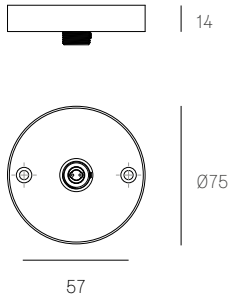

Image shown above 14.1 with round canopy

± Ø100mm

<b>Series</b>	14
<b>Mounting</b>	Ceiling mounted
<b>Glass Colours</b>	Clear, grey, amber
<b>Lamp</b>	1.5W LED, 2500K, 130lm 10W Xenon, 2600K, 81lm
<b>Coaxial Length</b>	3000mm standard / up to 30500mm maximum Adjustable length: 14.1 - 14.9 Non-adjustable length: 14.11 - 14.50
<b>Canopy Finishes</b>	14.1 - 14.7: white, black or brushed nickel canopy 14.1mi/mo: white polyurethane canopy 14.9 - 14.50: white canopy
<b>Materials</b>	Cast glass, blown borosilicate glass, braided metal coaxial cable, electrical components, steel canopy
<b>Power Supply</b>	Integral Remote mounted for 14.1m/mo/mi  Bocci recommends remote mounting power supplies for ease of long-term maintenance.
<b>Environment</b>	Indoor, dry location. IP30
<b>Note</b>	Unless otherwise noted when ordering, all fixtures will be outfitted to be xenon compatible.  Every single Bocci product is handmade. Each one is variously blown, poured, carved, polished, packed and dispatched directly by us. As such, no two products are identical; they are individual, irregular expressions of our research.
<b>Patent #</b>	US D556, 361 EU 000518394-0001

**Certifications**

**Weight (kg)**

Round

<b>14.1</b>	2
<b>14.3</b>	5.5
<b>14.5</b>	9.5
<b>14.7</b>	14
<b>14.11</b>	30
<b>14.14</b>	37
<b>14.20</b>	51
<b>14.26</b>	61.5
<b>14.36</b>	83.5

Square

<b>14.11</b>	30
<b>14.16</b>	40.5
<b>14.26</b>	63.5
<b>14.36</b>	105
<b>14.50</b>	109.6

Rectangle

<b>14.9</b>	25.9
<b>14.11</b>	30
<b>14.14</b>	36.5
<b>14.16</b>	41.4
<b>14.20</b>	63
<b>14.26</b>	74
<b>14.36</b>	83.5

**ADJUSTABLE LENGTH**

**NON-ADJUSTABLE LENGTH**

All dimensions are in millimeters (mm) unless otherwise specified.

**XXXS BRASS**  
SPECIFICATION

<b>Pendant</b>	One
<b>Material</b>	Brass base
<b>Power Supply</b>	Remote

All dimensions are in millimeters (mm)  
unless otherwise specified.

Image shown 14s (left), 14sp (right)