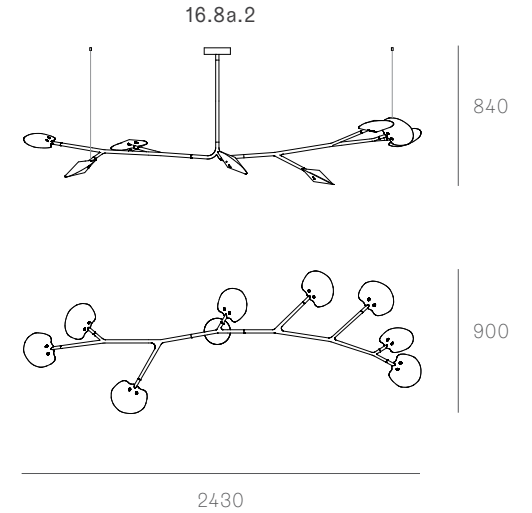

16

Formed by sequentially pouring three separate puddles of molten glass of varying opacity and colour over a horizontal plane. Each layer responds to the indeterminate shape of the previous pour to create a layered whole. Two of these pieces are then attached to house an internal light source.

Lamping

1.5w LED

Material

poured glass, electrical components, black canopy, and black powder coated steel

Patent

US patent # D754,911

EU patent #002672774 - 0001 to 0012

16.5a.1 -
16.9a.1
canopy

Ø160

Note: Height dimensions shown with 500mm extender.
For additional extenders, please refer to Pendant Specification document.

All dimensions are in millimeters (mm) unless otherwise specified.

16.11a.1 -
16.33a.1
canopy

Ø250

Note: Height dimensions shown with 500mm extender.
For additional extenders, please refer to Pendant Specification document.

All dimensions are in millimeters (mm) unless otherwise specified.

Ground