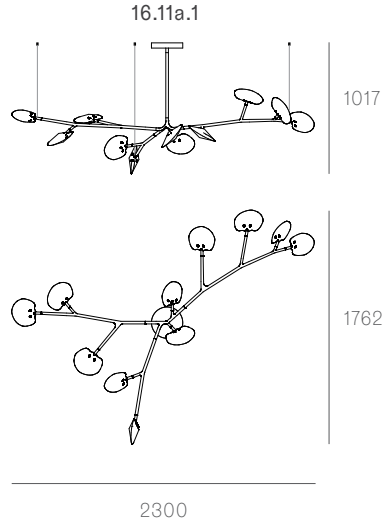

Lamping

1.5w LED

Material

poured glass, electrical components, black canopy, and black powder coated steel

Patent

US patent # D754,911

EU patent #002672774 - 0001 to 0012

16.5a.1 -
16.9a.1
canopy

Ø160

Note: Height dimensions shown with 500mm extender.
For additional extenders, please refer to Pendant Specification document.

All dimensions are in millimeters (mm) unless otherwise specified.

16.11a.1 -
16.33a.1
canopy

Ø250

Note: Height dimensions shown with 500mm extender.
For additional extenders, please refer to Pendant Specification document.

All dimensions are in millimeters (mm) unless otherwise specified.

Ground

16g

±200

±203

Tree

16.5

16.6

16.7

16.8