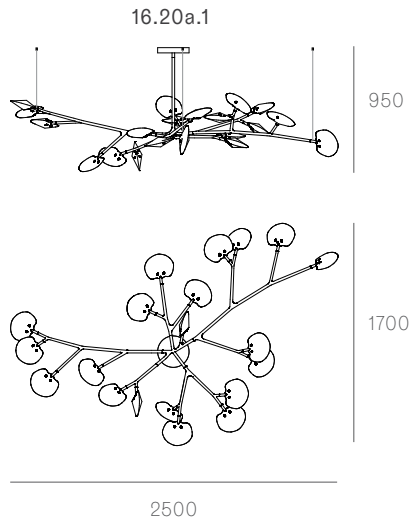

16

Formed by sequentially pouring three separate puddles of molten glass of varying opacity and colour over a horizontal plane. Each layer responds to the indeterminate shape of the previous pour to create a layered whole. Two of these pieces are then attached to house an internal light source.

Lamping

1.5w LED

Material

poured glass, electrical components, black canopy, and black powder coated steel

Patent

US patent # D754,911

EU patent #002672774 - 0001 to 0012

16.5a.1 -
16.9a.1
canopy

Ø160

Note: Height dimensions shown with 500mm extender.
For additional extenders, please refer to Pendant Specification document.

All dimensions are in millimeters (mm) unless otherwise specified.

16.11a.1 -
16.33a.1
canopy

Ø250

Note: Height dimensions shown with 500mm extender.
For additional extenders, please refer to Pendant Specification document.

All dimensions are in millimeters (mm) unless otherwise specified.

Ground