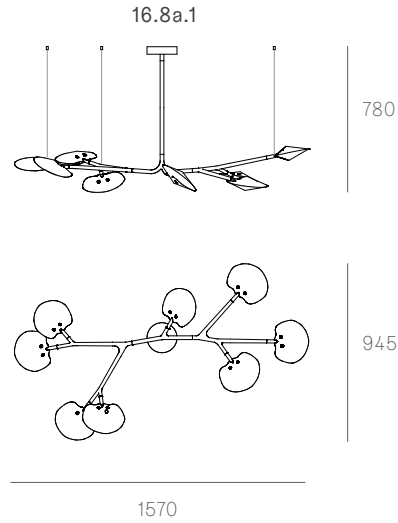

Lamping

1.5w LED

Material

poured glass, electrical components, black canopy, and black powder coated steel

Patent

US patent # D754,911

EU patent #002672774 - 0001 to 0012

16.5a.1 -
16.9a.1
canopy

Ø160

Note: Height dimensions shown with 500mm extender.
For additional extenders, please refer to Pendant Specification document.

All dimensions are in millimeters (mm) unless otherwise specified.

16.11a.1 -
16.33a.1
canopy

Ø250

Note: Height dimensions shown with 500mm extender.
For additional extenders, please refer to Pendant Specification document.

All dimensions are in millimeters (mm) unless otherwise specified.

Ground

16g

±200

±203

Tree

16.5

16.6

16.7

16.8