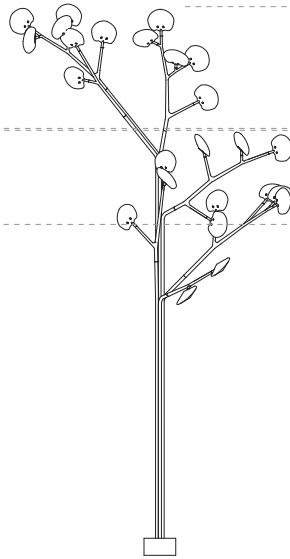

Lamping

1.5w LED

Material

poured glass, electrical components, black canopy, and black powder coated steel

Patent

US patent # D754,911

EU patent #002672774 - 0001 to 0012

16.5a.1 -
16.9a.1
canopy

Ø160

Note: Height dimensions shown with 500mm extender.
For additional extenders, please refer to Pendant Specification document.

All dimensions are in millimeters (mm) unless otherwise specified.

16.11a.1 -
16.33a.1
canopy

Ø250

Note: Height dimensions shown with 500mm extender.
For additional extenders, please refer to Pendant Specification document.

All dimensions are in millimeters (mm) unless otherwise specified.

Ground

16.15

16.20

16.25

16.35

16.40

7120
7100

4690

3560
3540