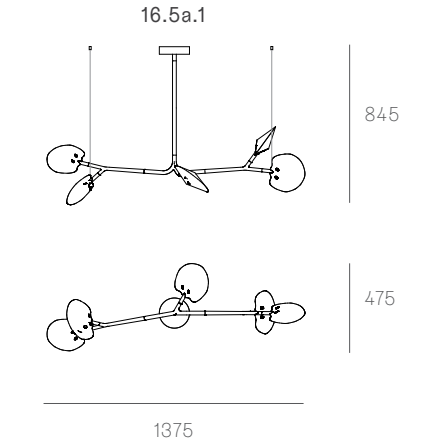

Lamping

1.5w LED

Material

poured glass, electrical components, black canopy, and black powder coated steel

Patent

US patent # D754,911

EU patent #002672774 - 0001 to 0012

16.5a.1 -
16.9a.1
canopy

Ø160

Note: Height dimensions shown with 500mm extender.
For additional extenders, please refer to Pendant Specification document.

All dimensions are in millimeters (mm) unless otherwise specified.

16.11a.1 -
16.33a.1
canopy

Ø250

Note: Height dimensions shown with 500mm extender.
For additional extenders, please refer to Pendant Specification document.

All dimensions are in millimeters (mm) unless otherwise specified.

Ground

16g

±200

±203

Tree

16.5

16.6

16.7

16.8