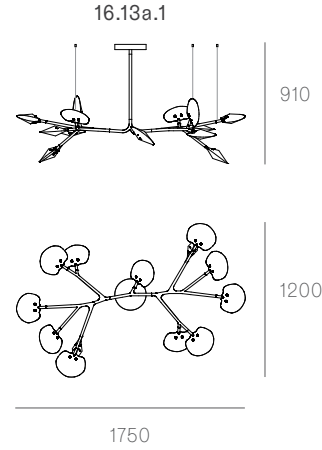

Lamping

1.5w LED

Material

poured glass, electrical components, black canopy, and black powder coated steel

Patent

US patent # D754,911

EU patent #002672774 - 0001 to 0012

16.5a.1 -
16.9a.1
canopy

Ø160

Note: Height dimensions shown with 500mm extender.
For additional extenders, please refer to Pendant Specification document.

All dimensions are in millimeters (mm) unless otherwise specified.

16.11a.1 -
16.33a.1
canopy

Ø250

Note: Height dimensions shown with 500mm extender.
For additional extenders, please refer to Pendant Specification document.

All dimensions are in millimeters (mm) unless otherwise specified.

Ground

16g

±200

±203

Tree

16.5

16.6

16.7

16.8