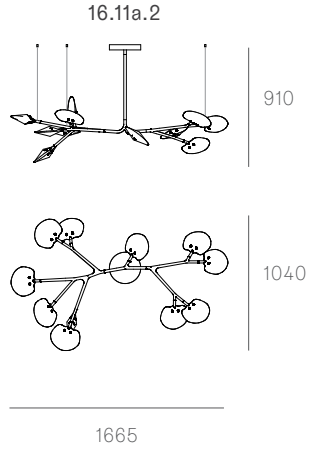

Lamping

1.5w LED

Material

poured glass, electrical components, black canopy, and black powder coated steel

Patent

US patent # D754,911

EU patent #002672774 - 0001 to 0012

16.5a.1 -
16.9a.1
canopy

Ø160

Note: Height dimensions shown with 500mm extender.
For additional extenders, please refer to Pendant Specification document.

All dimensions are in millimeters (mm) unless otherwise specified.

16.11a.1 -
16.33a.1
canopy

Ø250

Note: Height dimensions shown with 500mm extender.
For additional extenders, please refer to Pendant Specification document.

All dimensions are in millimeters (mm) unless otherwise specified.

Ground

16g

±200

±203

Tree

16.5

16.6

16.7

16.8