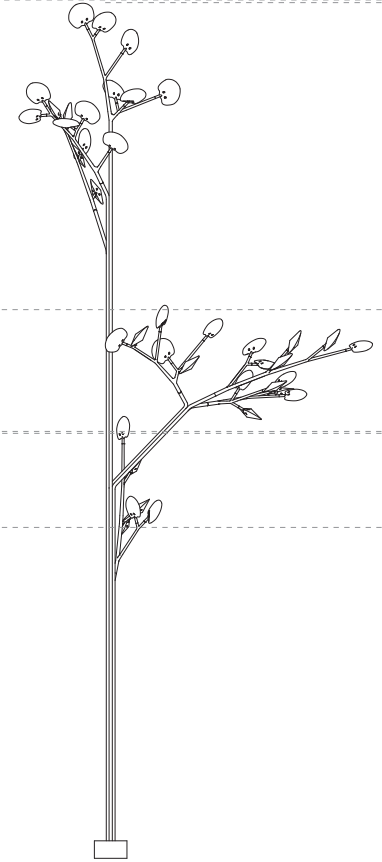

Lamping

1.5w LED

Material

poured glass, electrical components, black canopy, and black powder coated steel

Patent

US patent # D754,911

EU patent #002672774 - 0001 to 0012

16.5a.1 -
16.9a.1
canopy

Ø160

Note: Height dimensions shown with 500mm extender.
For additional extenders, please refer to Pendant Specification document.

All dimensions are in millimeters (mm) unless otherwise specified.

16.11a.1 -
16.33a.1
canopy

Ø250

Note: Height dimensions shown with 500mm extender.
For additional extenders, please refer to Pendant Specification document.

All dimensions are in millimeters (mm) unless otherwise specified.

Ground

16.15

16.20

16.25

16.35

16.40

7120
7100

4690

3560
3540