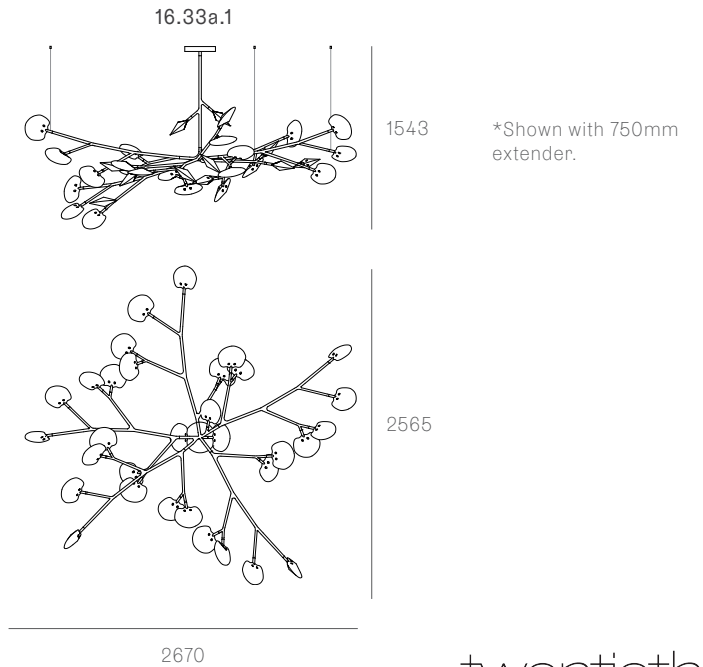

Ø160

Note: Height dimensions shown with 500mm extender.
For additional extenders, please refer to Pendant Specification document.

All dimensions are in millimeters (mm) unless otherwise specified.

16.11a.1 -
16.33a.1
canopy

Ø250

Note: Height dimensions shown with 500mm extender.
For additional extenders, please refer to Pendant Specification document.

All dimensions are in millimeters (mm) unless otherwise specified.

Ground

16g

±200

±203

Tree

16.5

16.6

16.7

16.8

16.15

16.20

16.25

16.35

16.40

7120
7100

4690

3560
3540