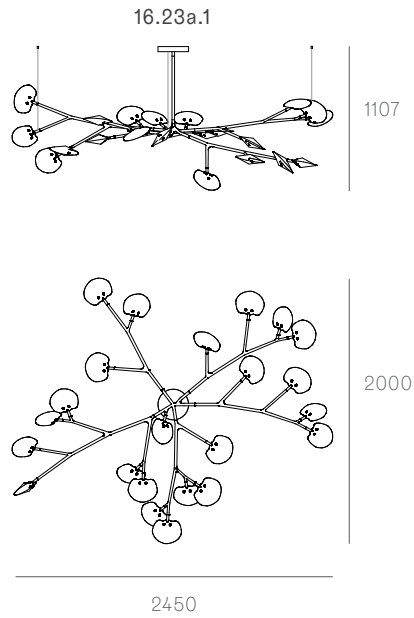

16

Formed by sequentially pouring three separate puddles of molten glass of varying opacity and colour over a horizontal plane. Each layer responds to the indeterminate shape of the previous pour to create a layered whole. Two of these pieces are then attached to house an internal light source.

Lamping

1.5w LED

Material

poured glass, electrical components, black canopy, and black powder coated steel

Patent

US patent # D754,911

EU patent #002672774 - 0001 to 0012

16.5a.1 -
16.9a.1
canopy

Ø160

Note: Height dimensions shown with 500mm extender.
For additional extenders, please refer to Pendant Specification document.

All dimensions are in millimeters (mm) unless otherwise specified.

16.11a.1 -
16.33a.1
canopy

Ø250

Note: Height dimensions shown with 500mm extender.
For additional extenders, please refer to Pendant Specification document.

All dimensions are in millimeters (mm) unless otherwise specified.

Ground