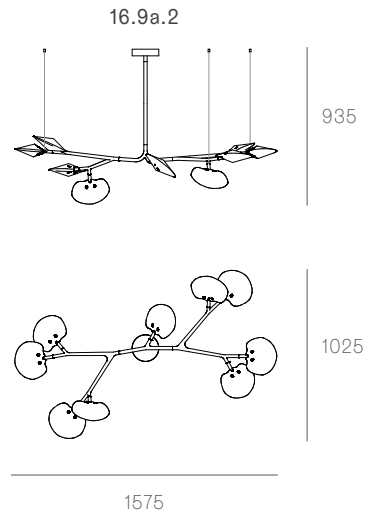

Lamping

1.5w LED

Material

poured glass, electrical components, black canopy, and black powder coated steel

Patent

US patent # D754,911

EU patent #002672774 - 0001 to 0012

16.5a.1 -
16.9a.1
canopy

Ø160

Note: Height dimensions shown with 500mm extender.
For additional extenders, please refer to Pendant Specification document.

All dimensions are in millimeters (mm) unless otherwise specified.

16.11a.1 -
16.33a.1
canopy

Ø250

Note: Height dimensions shown with 500mm extender.
For additional extenders, please refer to Pendant Specification document.

All dimensions are in millimeters (mm) unless otherwise specified.

Ground

16g

±200

±203

Tree

16.5

16.6

16.7

16.8