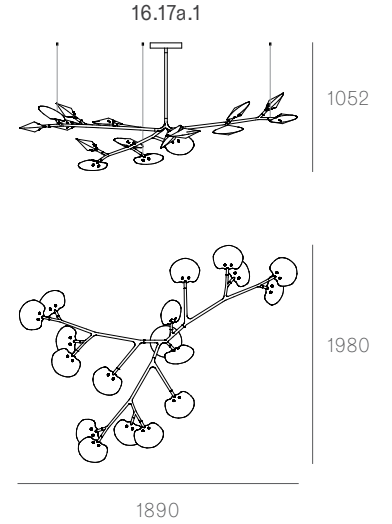

Lamping

1.5w LED

Material

poured glass, electrical components, black canopy, and black powder coated steel

Patent

US patent # D754,911

EU patent #002672774 - 0001 to 0012

16.5a.1 -
16.9a.1
canopy

Ø160

Note: Height dimensions shown with 500mm extender.
For additional extenders, please refer to Pendant Specification document.

All dimensions are in millimeters (mm) unless otherwise specified.

16.11a.1 -
16.33a.1
canopy

Ø250

Note: Height dimensions shown with 500mm extender.
For additional extenders, please refer to Pendant Specification document.

All dimensions are in millimeters (mm) unless otherwise specified.

Ground

16g

±200

±203

Tree

16.5

16.6

16.7

16.8