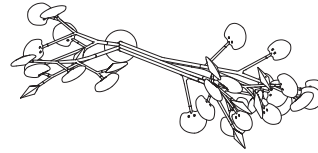

Ø160

Note: Height dimensions shown with 500mm extender.
For additional extenders, please refer to Pendant Specification document.

All dimensions are in millimeters (mm) unless otherwise specified.

16.11a.1 -
16.33a.1
canopy

16.9

995

1313

1344

1102

1271

16 Series — Tree

16.10

16.15

16.20

16.25

16.35

16.40

7120
7100

4690

3560
3540

2800

Grey 1

Grey 2

White 1

White 2

16 Series — Armature

twentieth
sales@twentieth.net
323.904.1200
www.twentieth.net

BOCCI