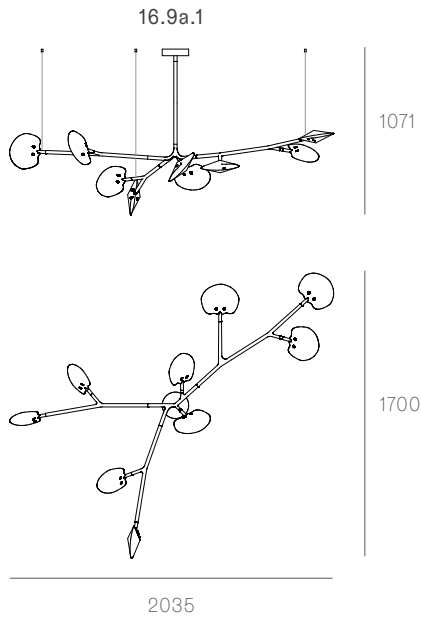

16

Formed by sequentially pouring three separate puddles of molten glass of varying opacity and colour over a horizontal plane. Each layer responds to the indeterminate shape of the previous pour to create a layered whole. Two of these pieces are then attached to house an internal light source.

Lamping

1.5w LED

Material

poured glass, electrical components, black canopy, and black powder coated steel

Patent

US patent # D754,911

EU patent #002672774 - 0001 to 0012

16.5a.1 -
16.9a.1
canopy

Ø160

Note: Height dimensions shown with 500mm extender.
For additional extenders, please refer to Pendant Specification document.

All dimensions are in millimeters (mm) unless otherwise specified.

16.11a.1 -
16.33a.1
canopy

Ø250

Note: Height dimensions shown with 500mm extender.
For additional extenders, please refer to Pendant Specification document.

All dimensions are in millimeters (mm) unless otherwise specified.

Ground