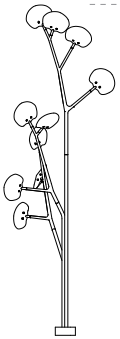

16

Formed by sequentially pouring three separate puddles of molten glass of varying opacity and colour over a horizontal plane. Each layer responds to the indeterminate shape of the previous pour to create a layered whole. Two of these pieces are then attached to house an internal light source.

Ø160

Note: Height dimensions shown with 500mm extender.
For additional extenders, please refer to Pendant Specification document.

All dimensions are in millimeters (mm) unless otherwise specified.

16.11a.1 -
16.33a.1
canopy

Ø250

Note: Height dimensions shown with 500mm extender.
For additional extenders, please refer to Pendant Specification document.

All dimensions are in millimeters (mm) unless otherwise specified.

Ground

16.15

16.20

16.25

16.35

16.40

7120
7100

4690

3560
3540