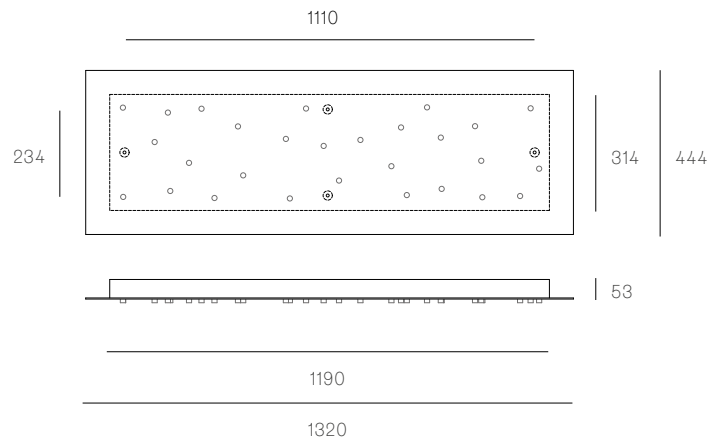

XXX.28 RECTANGLE
SPECIFICATION

Pendants	Twenty-eight
Material	White powder coated stainless steel cover
Cable	Coaxial cable Non-adjustable. 3000 standard / up to 30500 maximum
Power Supply	Integral
Wood Backing	1174 x 298 x 16