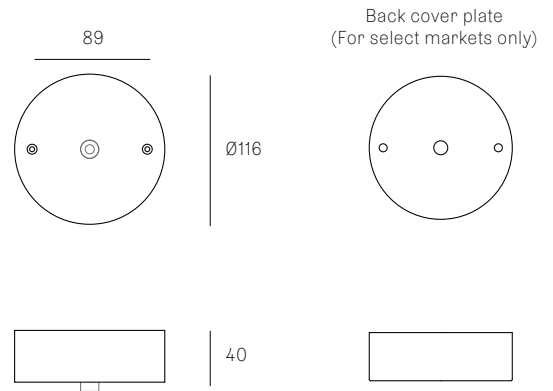

XXX.1 DEEP
SPECIFICATION

Pendant	One
Materials	Brushed nickel, white or black powder coated stainless steel cover
Cable	Coaxial cable Adjustable. 3000 standard / up to 30500 maximum
Power Supply	Integral