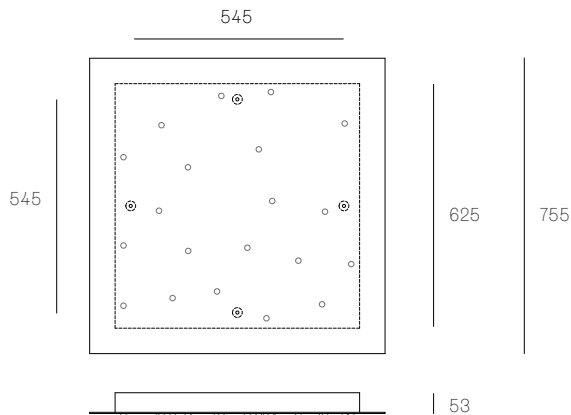

73.20 SQUARE
SPECIFICATION

Pendants	Twenty
Material	White powder coated stainless steel cover
Cable	Coaxial cable Non-adjustable. 3000 standard / up to 30500 maximum
Power Supply	Integral
Wood Backing	609 x 609 x 16