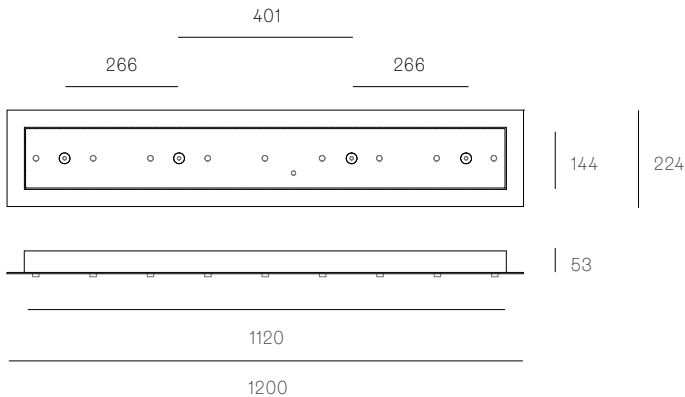

XXX.9 RECTANGLE
SPECIFICATION

Pendants	Nine
Material	White powder coated stainless steel cover
Cable	Coaxial cable Adjustable. 3000 standard / up to 30500 maximum
Power Supply	Integral
Wood Backing	1108 x 132 x 16