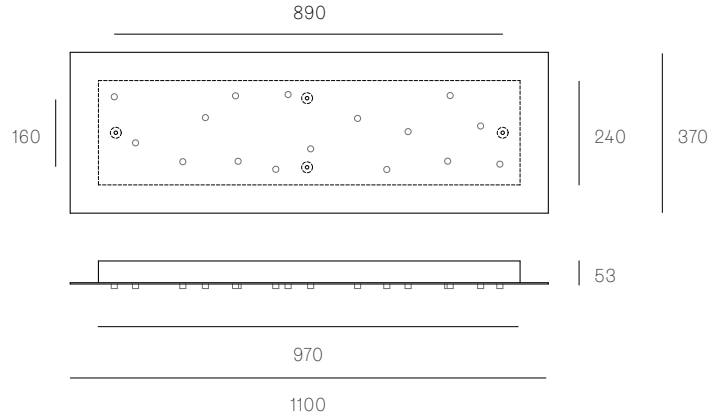

XXX.16 RECTANGLE
SPECIFICATION

Pendants	Sixteen
Material	White powder coated stainless steel cover
Cable	Coaxial cable Non-adjustable. 3000 standard / up to 30500 maximum
Power Supply	Integral
Wood Backing	954 x 224 x 16