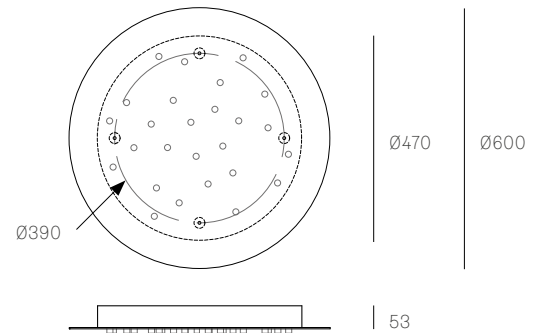

XXX.26 ROUND
SPECIFICATION

Pendants	Twenty-six
Material	White powder coated stainless steel cover
Cable	Coaxial cable Non-adjustable. 3000 standard / up to 30500 maximum
Power Supply	Integral
Wood Backing	Ø454 x 16