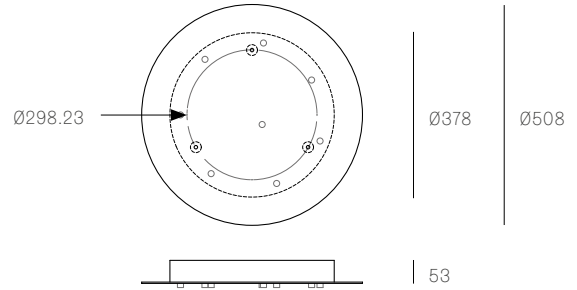

38.8V / 73.8 ROUND
SPECIFICATION

Pendants	Eight
Material	White powder coated stainless steel cover
Cable	Coaxial cable Adjustable. 3000 standard / up to 30500 maximum
Power Supply	Integral
Wood Backing	Ø362 x 16