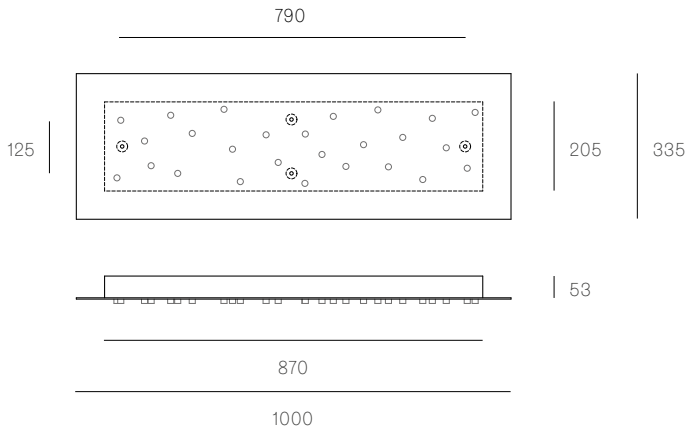

XXX.26 RECTANGLE
SPECIFICATION

Pendants	Twenty-six
Material	White powder coated stainless steel cover
Cable	Coaxial cable Non-adjustable. 3000 standard / up to 30500 maximum
Power Supply	Integral
Wood Backing	854 x 189 x 16