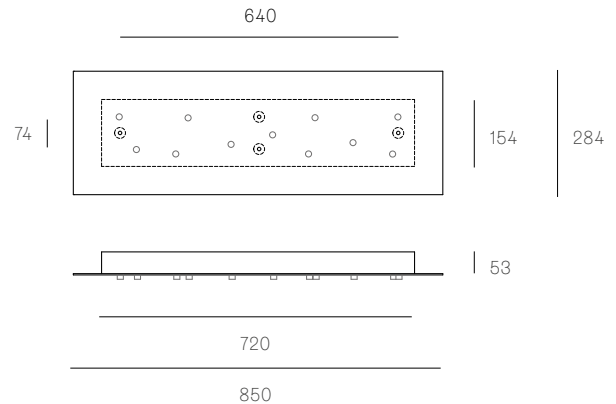

XXX.11 RECTANGLE
SPECIFICATION

Pendants	Eleven
Material	White powder coated stainless steel cover
Cable	Coaxial cable Non-adjustable. 3000 standard / up to 30500 maximum
Power Supply	Integral
Wood Backing	704 x 138 x 16