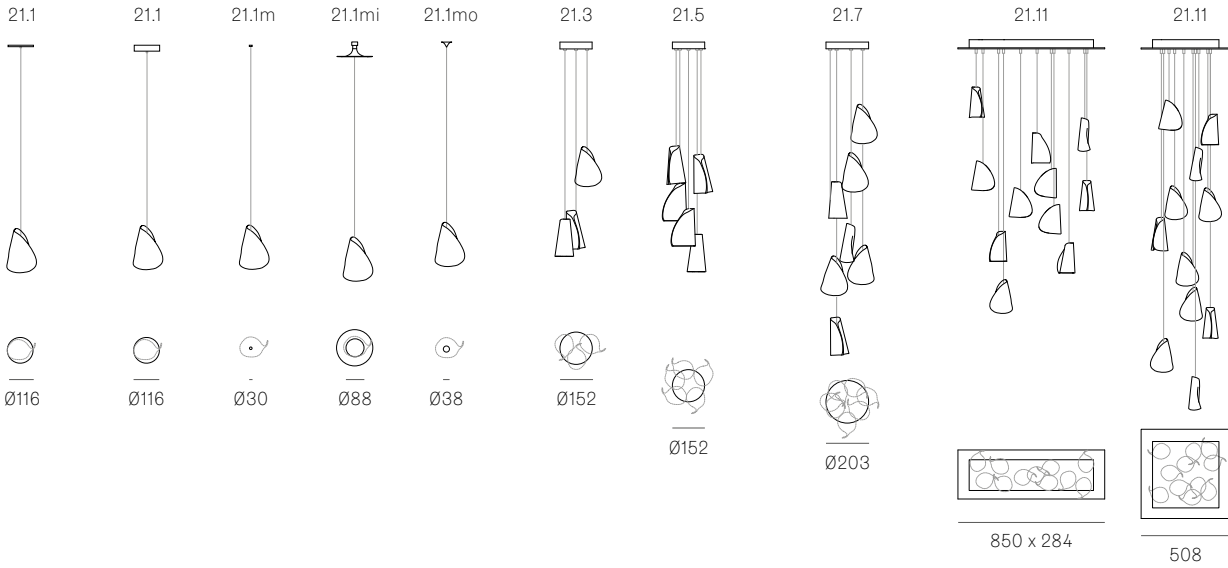

Image shown above 21.3 with round canopy

Series	21
Mounting	Ceiling mounted
Glass Colour	White
Lamp	1.5W LED, 2500K, 130lm 20W Xenon, 2600K, 196lm
Coaxial Length	3000mm standard / up to 30500mm maximum Adjustable length: 21.1 - 21.7 Non-adjustable length: 21.11 - 14.50
Canopy Finish	21.1 - 21.7: white, black or brushed nickel canopy 21.1mi/mo: white polyurethane canopy 21.11 - 21.50: white canopy
Material	Porcelain, blown borosilicate glass, braided metal coaxial cable, electrical components, steel canopy
Power Supply	Integral Remote mounted for 21.1m/mo/mi Bocci recommends remote mounting power supplies for ease of long-term maintenance.
Environment	Indoor, dry location. IP30
Note	Unless otherwise noted when ordering, all fixtures will be outfitted to be xenon compatible. Every single Bocci product is handmade. Each one is variously blown, poured, carved, polished, packed and dispatched directly by us. As such, no two products are identical; they are individual, irregular expressions of our research.
Patent #	Worldwide patents issued and pending.

ADJUSTABLE LENGTH

up to 3000 standard
up to 30500 custom

NON-ADJUSTABLE LENGTH

up to 3000 standard
up to 30500 custom

All dimensions are in millimeters (mm) unless otherwise specified.

Best practices for wiring multiple single pendant fixtures with remote mounted power supplies: