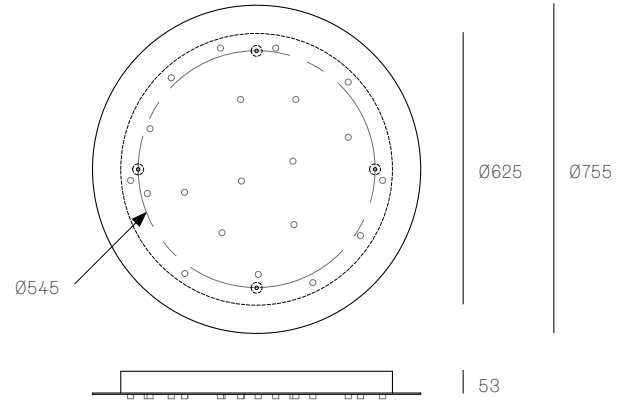

XX.20 ROUND
SPECIFICATION

Pendants	Twenty
Material	White powder coated stainless steel cover
Cable	Coaxial cable Non-adjustable. 3000 standard / up to 30500 maximum
Power Supply	Integral
Wood Backing	Ø609 x 16