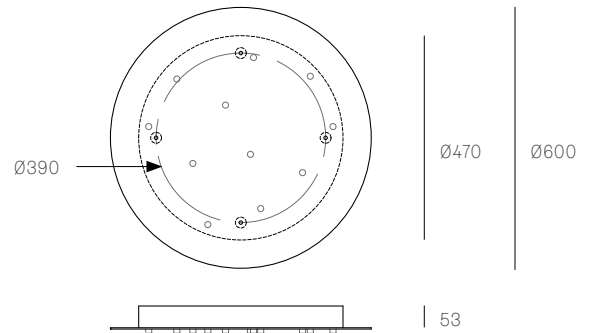

XXX.11 ROUND
SPECIFICATION

Pendants	Eleven
Material	White powder coated stainless steel cover
Cable	Coaxial cable Non-adjustable. 3000 standard / up to 30500 maximum
Power Supply	Integral
Wood Backing	Ø362 x 16