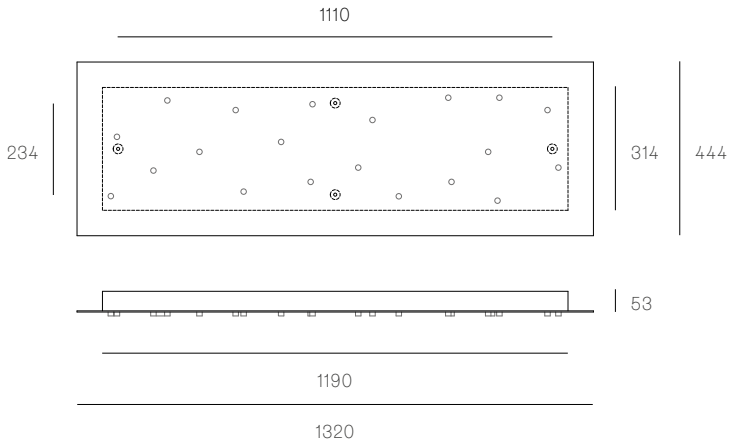

73.20 RECTANGLE
SPECIFICATION

Pendants	Twenty
Material	White powder coated stainless steel cover
Cable	Coaxial cable Non-adjustable. 3000 standard / up to 30500 maximum
Power Supply	Integral
Wood Backing	1174 x 299 x 16