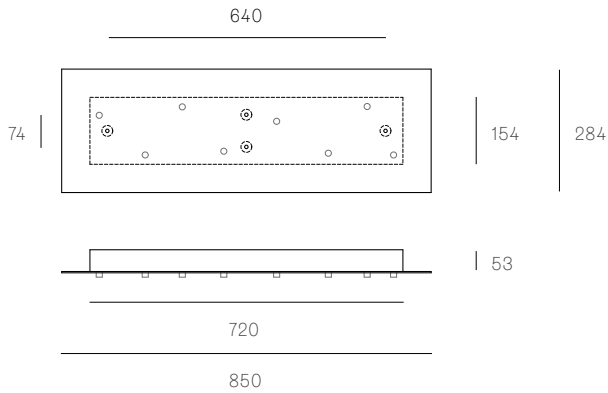

Image shown above 21.3 with round canopy

Series	21
Mounting	Ceiling mounted
Glass Colour	White
Lamp	1.5W LED, 2500K, 130lm 20W Xenon, 2600K, 196lm
Coaxial Length	3000mm standard / up to 30500mm maximum Adjustable length: 21.1 - 21.7 Non-adjustable length: 21.11 - 14.50
Canopy Finish	21.1 - 21.7: white, black or brushed nickel canopy 21.1mi/mo: white polyurethane canopy 21.11 - 21.50: white canopy
Material	Porcelain, blown borosilicate glass, braided metal coaxial cable, electrical components, steel canopy
Power Supply	Integral Remote mounted for 21.1m/mo/mi Bocci recommends remote mounting power supplies for ease of long-term maintenance.
Environment	Indoor, dry location. IP30
Note	Unless otherwise noted when ordering, all fixtures will be outfitted to be xenon compatible. Every single Bocci product is handmade. Each one is variously blown, poured, carved, polished, packed and dispatched directly by us. As such, no two products are identical; they are individual, irregular expressions of our research.
Patent #	Worldwide patents issued and pending.

All dimensions are in millimeters (mm) unless otherwise specified.

38.8V / 73.8 RECTANGLE
SPECIFICATION

Pendants	Eight
Material	White powder coated stainless steel cover
Cable	Coaxial cable Adjustable. 3000 standard / up to 30500 maximum
Power Supply	Integral
Wood Backing	704 x 138 x 16