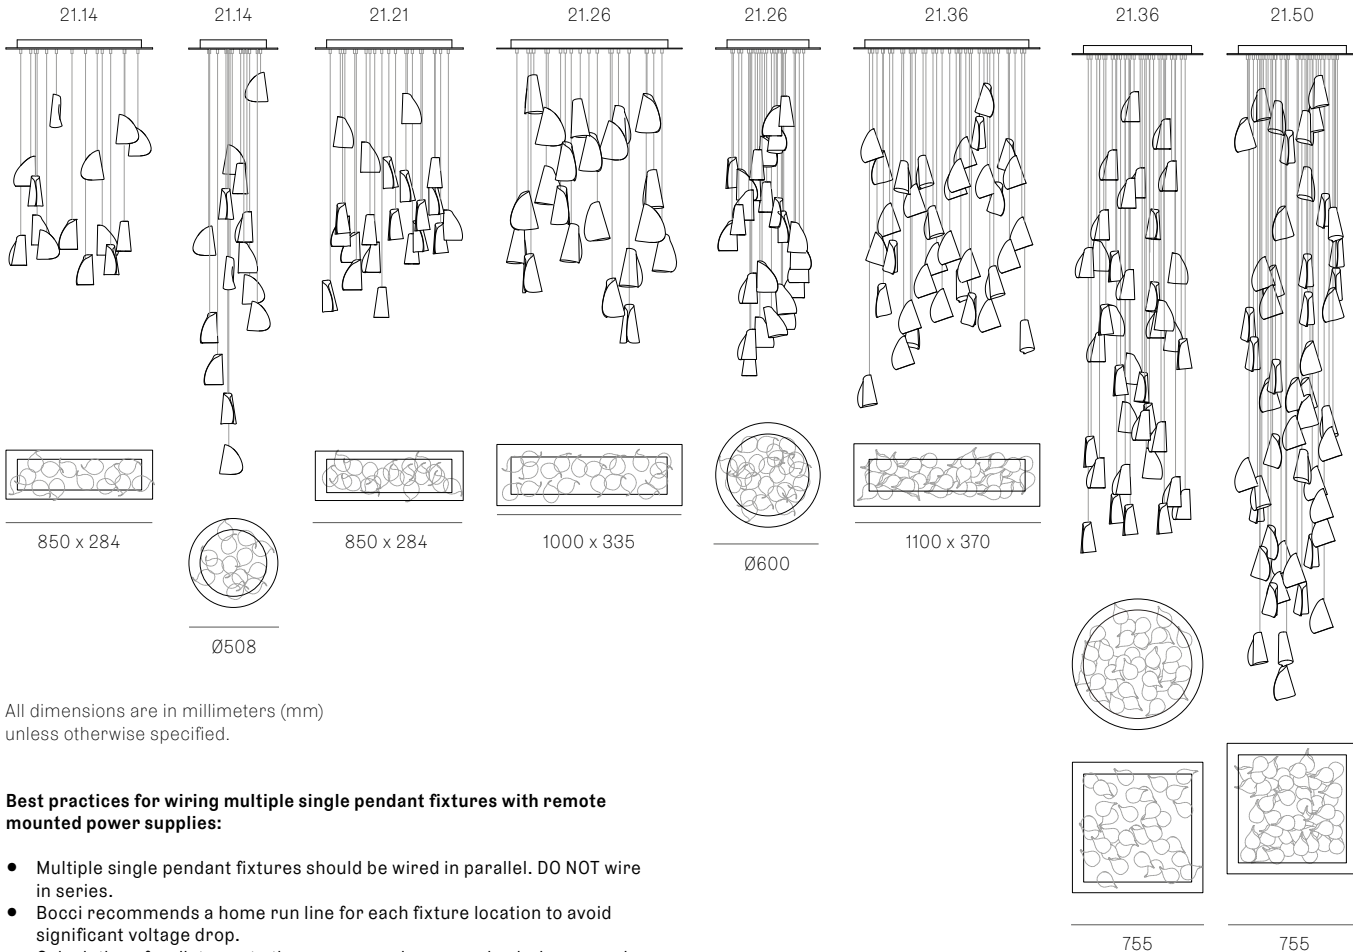

up to 3000 standard
up to 30500 custom

All dimensions are in millimeters (mm) unless otherwise specified.

Best practices for wiring multiple single pendant fixtures with remote mounted power supplies:

- Multiple single pendant fixtures should be wired in parallel. DO NOT wire in series.
- Bocci recommends a home run line for each fixture location to avoid significant voltage drop.
- Calculations for distance to the power supply, or required wire gauge in order to avoid voltage drop, are the responsibility of the installing party.