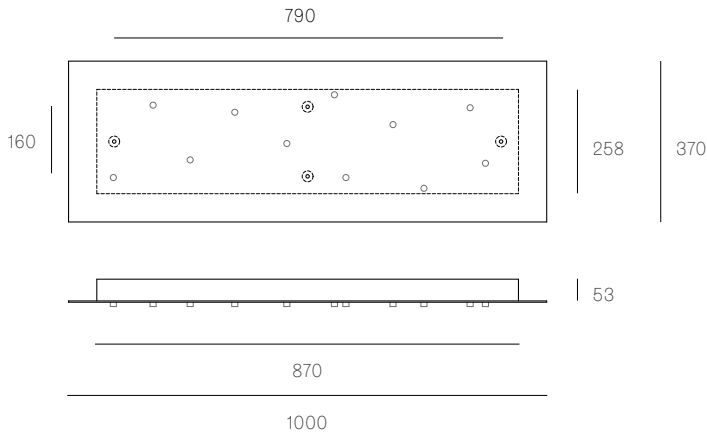

38.11V / 73.11 RECTANGLE
SPECIFICATION

Pendants	Eleven
Material	White powder coated stainless steel cover
Cable	Coaxial cable Non-adjustable. 3000 standard / up to 30500 maximum
Power Supply	Integral
Wood Backing	854 x 224 x 16