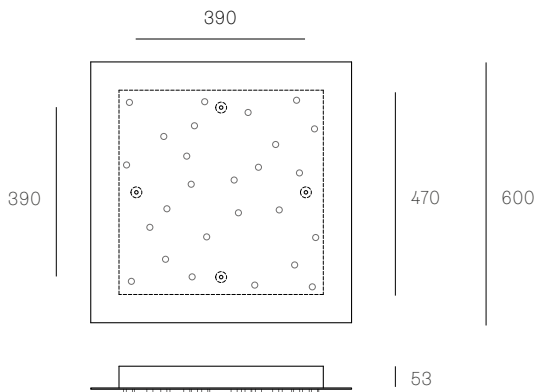

XXX.26 SQUARE
SPECIFICATION

Pendants	Twenty-six
Material	White powder coated stainless steel cover
Cable	Coaxial cable Non-adjustable. 3000 standard / up to 30500 maximum
Power Supply	Integral
Wood Backing	454 x 454 x 16