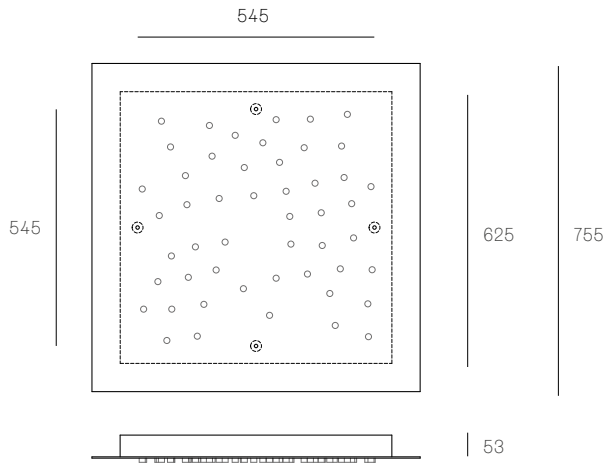

XXX.50 SQUARE
SPECIFICATION

Pendants	Fifty
Material	White powder coated stainless steel cover
Cable	Coaxial cable Non-adjustable. 3000 standard / up to 30500 maximum
Power Supply	Integral
Wood Backing	609 x 609 x 16

All dimensions are in millimeters (mm) unless otherwise specified.