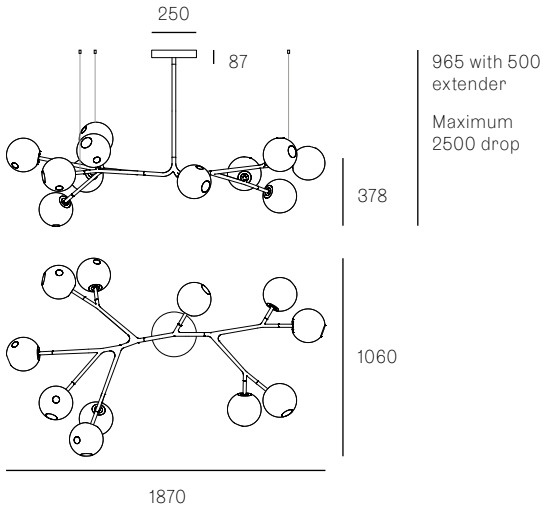

**28.5A.1**

All dimensions are in millimeters (mm) unless otherwise specified.

**28.8A.1**

**28.8A.2**

All dimensions are in millimeters (mm) unless otherwise specified.

900 with 500 extender  
Maximum 2500 drop

313

905

AR-C-H2

AR-C-3L

AR-C-4L

**28.9A.1**

1047 with 500 extender  
Maximum 2500 drop

460

**28.9A.2**

All dimensions are in millimeters (mm) unless otherwise specified.

**28.11A.1**

28.11A.2

All dimensions are in millimeters (mm) unless otherwise specified.

965 with 500 extender  
Maximum 2500 drop

28.13A.1

975 with 500 extender  
Maximum 2500 drop

**28.17A.1**

All dimensions are in millimeters (mm) unless otherwise specified.

**28.20A.1**

**28.23A.1**

All dimensions are in millimeters (mm) unless otherwise specified.