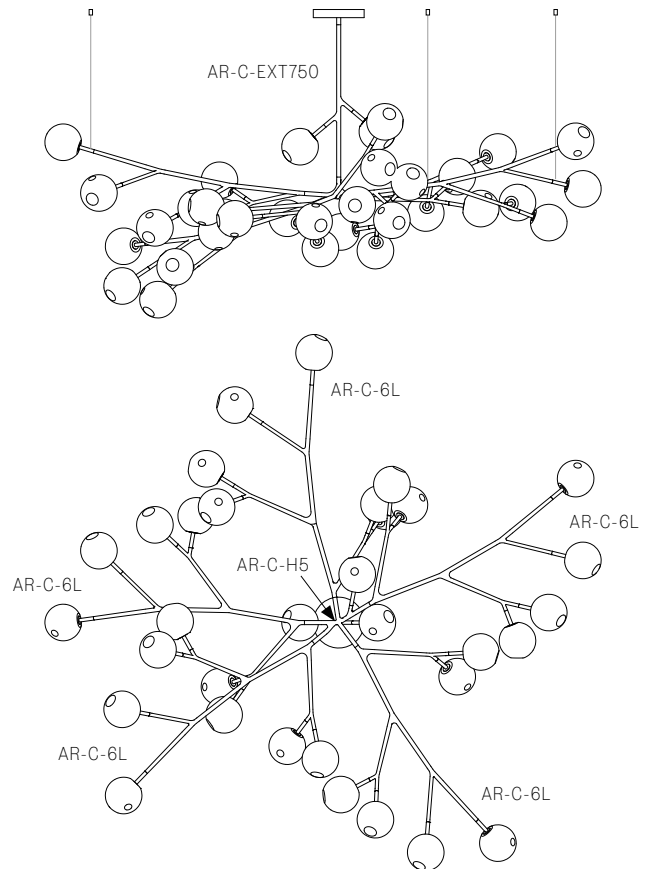

28.23A.1

All dimensions are in millimeters (mm) unless otherwise specified.

28.33A.1