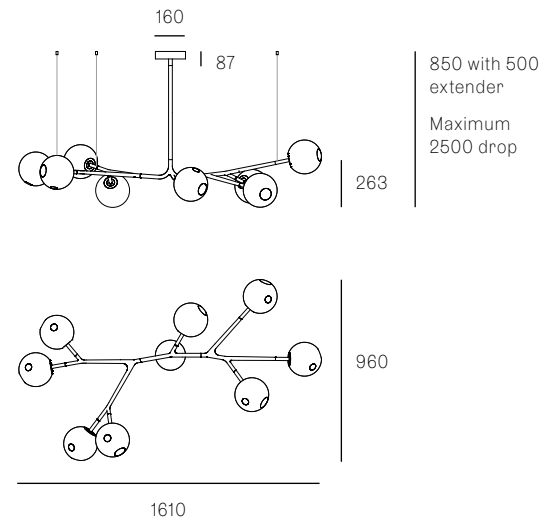

**28.5A.1**

All dimensions are in millimeters (mm) unless otherwise specified.

**28.8A.1**

**28.8A.2**

All dimensions are in millimeters (mm) unless otherwise specified.

900 with 500 extender  
Maximum 2500 drop

313

905

AR-C-H2

AR-C-3L

AR-C-4L

**28.9A.1**

1047 with 500 extender  
Maximum 2500 drop

460

**28.9A.2**

All dimensions are in millimeters (mm) unless otherwise specified.

**28.11A.1**

28.11A.2

All dimensions are in millimeters (mm) unless otherwise specified.

965 with 500 extender  
Maximum 2500 drop

28.13A.1

975 with 500 extender  
Maximum 2500 drop

**28.17A.1**

All dimensions are in millimeters (mm) unless otherwise specified.

**28.20A.1**

**28.23A.1**

All dimensions are in millimeters (mm) unless otherwise specified.