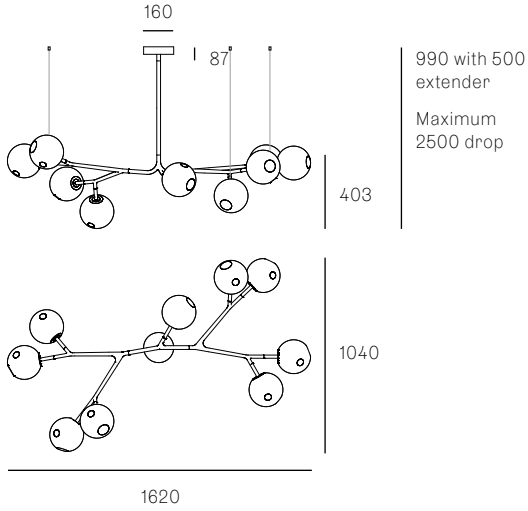

**28.5A.1**

All dimensions are in millimeters (mm) unless otherwise specified.

**28.8A.1**

**28.8A.2**

All dimensions are in millimeters (mm) unless otherwise specified.

900 with 500 extender  
Maximum 2500 drop

313

905

AR-C-H2

AR-C-3L

AR-C-4L

**28.9A.1**

1047 with 500 extender  
Maximum 2500 drop

460

**28.9A.2**

All dimensions are in millimeters (mm) unless otherwise specified.

**28.11A.1**

28.11A.2

All dimensions are in millimeters (mm) unless otherwise specified.

965 with 500 extender  
Maximum 2500 drop

28.13A.1

975 with 500 extender  
Maximum 2500 drop

**28.17A.1**

All dimensions are in millimeters (mm) unless otherwise specified.

**28.20A.1**

**28.23A.1**

All dimensions are in millimeters (mm) unless otherwise specified.