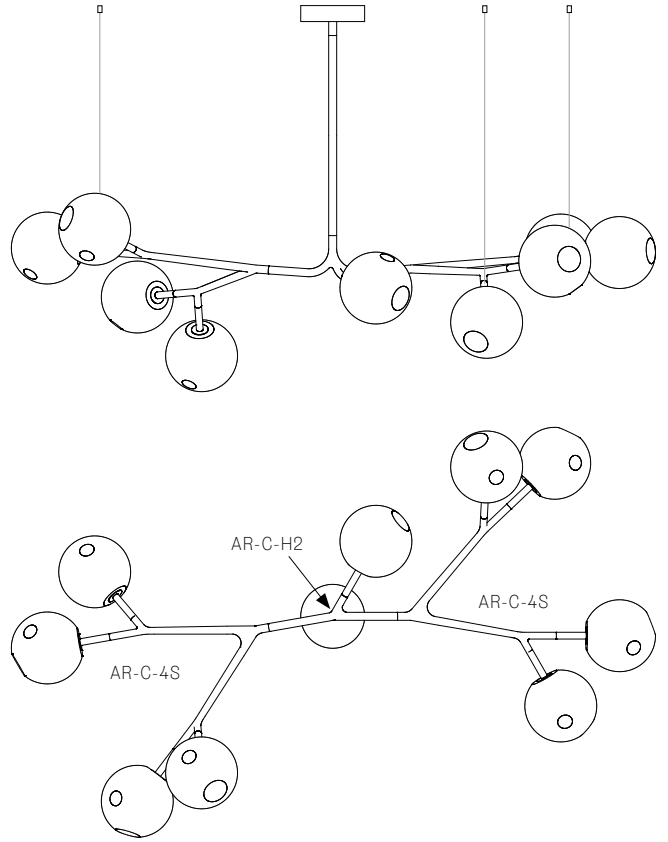

313

905

AR-C-H2

AR-C-3L

AR-C-4L

**28.9A.1**

1047 with 500 extender  
Maximum 2500 drop

460

1732

1100

2050

2011

AR-C-2L

AR-C-3B

AR-C-H3

AR-C-2L

**28.9A.2**

All dimensions are in millimeters (mm) unless otherwise specified.

**28.11A.1**

28.11A.2

All dimensions are in millimeters (mm) unless otherwise specified.

965 with 500 extender  
Maximum 2500 drop

28.13A.1

975 with 500 extender  
Maximum 2500 drop

**28.17A.1**

All dimensions are in millimeters (mm) unless otherwise specified.

**28.20A.1**

**28.23A.1**

All dimensions are in millimeters (mm) unless otherwise specified.