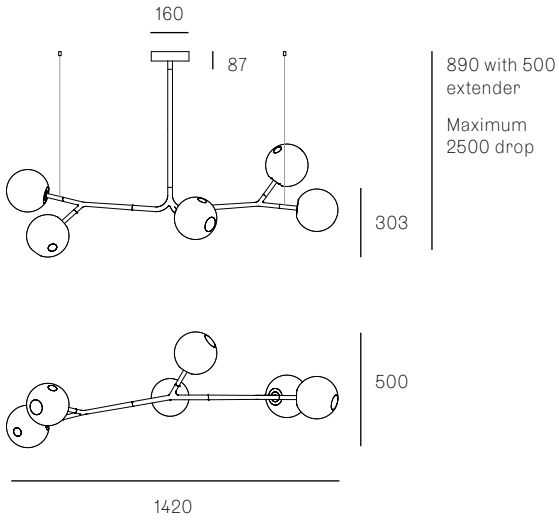

**28.5A.1**

All dimensions are in millimeters (mm) unless otherwise specified.

**28.8A.1**

**28.8A.2**

All dimensions are in millimeters (mm) unless otherwise specified.

900 with 500 extender  
Maximum 2500 drop

313

905

AR-C-H2

AR-C-3L

AR-C-4L

**28.9A.1**

1047 with 500 extender  
Maximum 2500 drop

460

**28.9A.2**

All dimensions are in millimeters (mm) unless otherwise specified.

**28.11A.1**

28.11A.2

All dimensions are in millimeters (mm) unless otherwise specified.

965 with 500 extender  
Maximum 2500 drop

28.13A.1

975 with 500 extender  
Maximum 2500 drop

**28.17A.1**

All dimensions are in millimeters (mm) unless otherwise specified.

**28.20A.1**

**28.23A.1**

All dimensions are in millimeters (mm) unless otherwise specified.