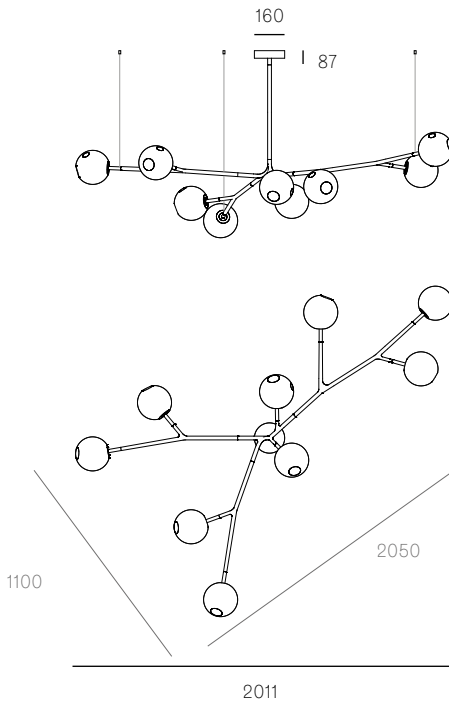

**28.5A.1**

All dimensions are in millimeters (mm) unless otherwise specified.

**28.8A.1**

**28.8A.2**

All dimensions are in millimeters (mm) unless otherwise specified.

900 with 500 extender  
Maximum 2500 drop

313

905

AR-C-H2

AR-C-3L

AR-C-4L

**28.9A.1**

1047 with 500 extender  
Maximum 2500 drop

460

**28.9A.2**

All dimensions are in millimeters (mm) unless otherwise specified.

**28.11A.1**

28.11A.2

All dimensions are in millimeters (mm) unless otherwise specified.

965 with 500 extender  
Maximum 2500 drop

28.13A.1

975 with 500 extender  
Maximum 2500 drop

**28.17A.1**

All dimensions are in millimeters (mm) unless otherwise specified.

**28.20A.1**

**28.23A.1**

All dimensions are in millimeters (mm) unless otherwise specified.