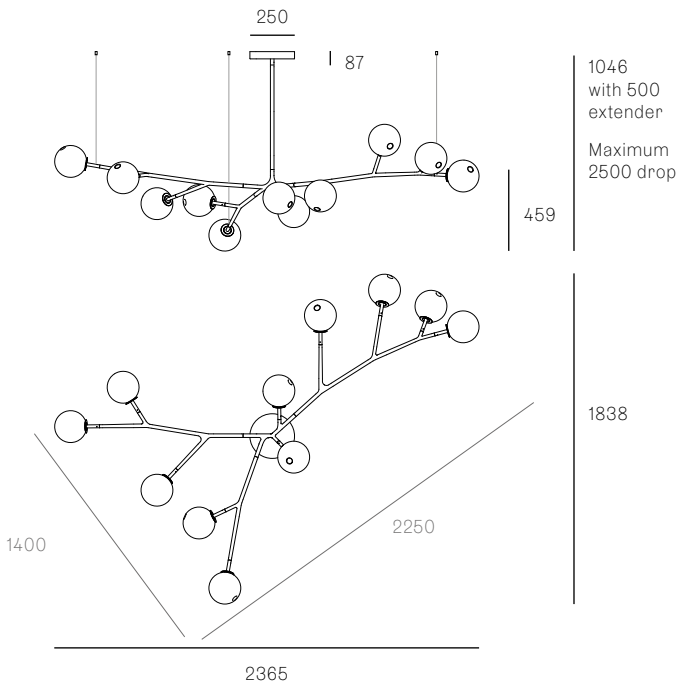

**28.5A.1**

All dimensions are in millimeters (mm) unless otherwise specified.

**28.8A.1**

**28.8A.2**

All dimensions are in millimeters (mm) unless otherwise specified.

900 with 500 extender  
Maximum 2500 drop

313

905

AR-C-H2

AR-C-3L

AR-C-4L

**28.9A.1**

1047 with 500 extender  
Maximum 2500 drop

460

**28.9A.2**

All dimensions are in millimeters (mm) unless otherwise specified.

**28.11A.1**

28.11A.2

All dimensions are in millimeters (mm) unless otherwise specified.

965 with 500 extender  
Maximum 2500 drop

28.13A.1

975 with 500 extender  
Maximum 2500 drop

**28.17A.1**

All dimensions are in millimeters (mm) unless otherwise specified.

**28.20A.1**

**28.23A.1**

All dimensions are in millimeters (mm) unless otherwise specified.