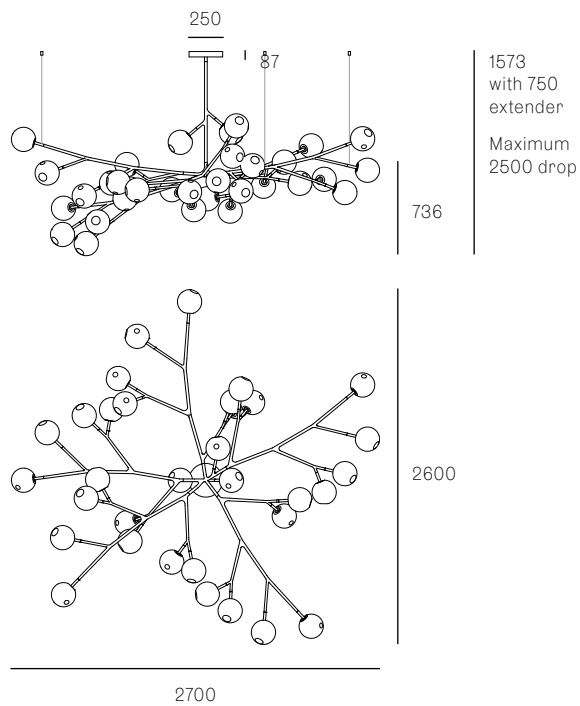

28.23A.1

All dimensions are in millimeters (mm) unless otherwise specified.

28.33A.1