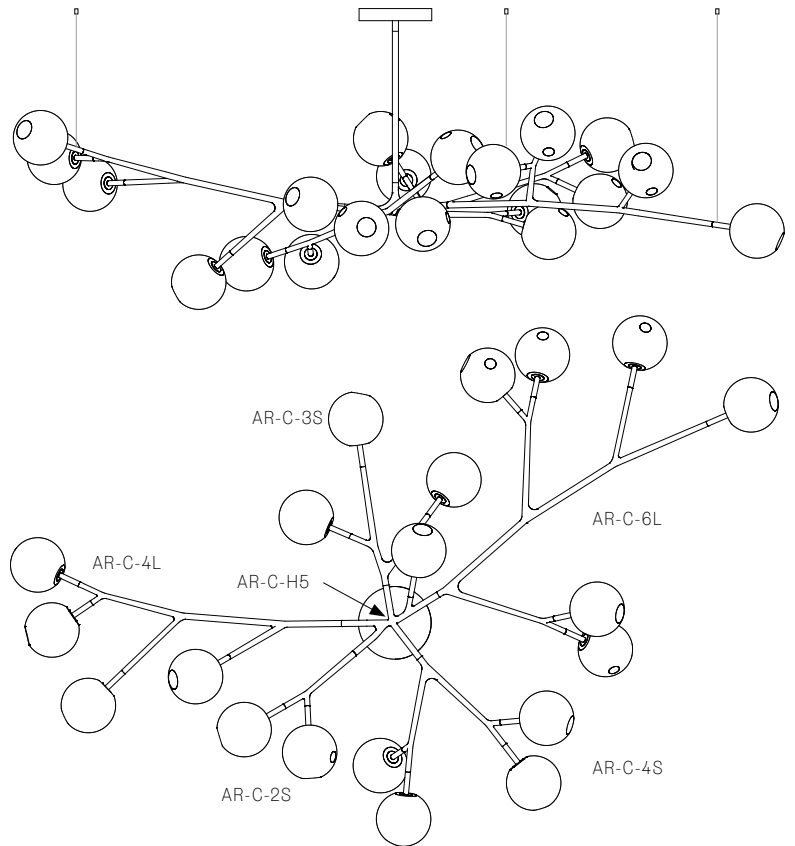

28.13A.1

975 with 500 extender  
Maximum 2500 drop

**28.17A.1**

All dimensions are in millimeters (mm) unless otherwise specified.

**28.20A.1**

**28.23A.1**

All dimensions are in millimeters (mm) unless otherwise specified.