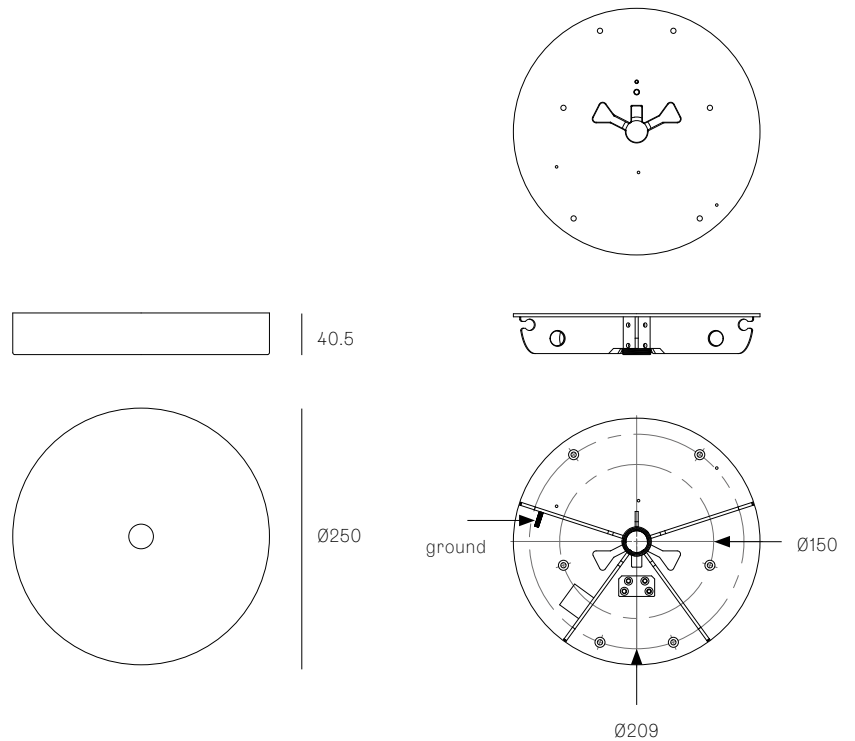

**28.5A.1**

All dimensions are in millimeters (mm) unless otherwise specified.

**28.8A.1**

**28.8A.2**

All dimensions are in millimeters (mm) unless otherwise specified.

900 with 500 extender  
Maximum 2500 drop

**28.9A.2**

All dimensions are in millimeters (mm) unless otherwise specified.

**28.11A.1**

28.11A.2

All dimensions are in millimeters (mm) unless otherwise specified.

965 with 500 extender  
Maximum 2500 drop

28.13A.1

975 with 500 extender  
Maximum 2500 drop

**28.17A.1**

All dimensions are in millimeters (mm) unless otherwise specified.

**28.20A.1**

**28.23A.1**

All dimensions are in millimeters (mm) unless otherwise specified.

All dimensions are in millimeters (mm) unless otherwise specified.