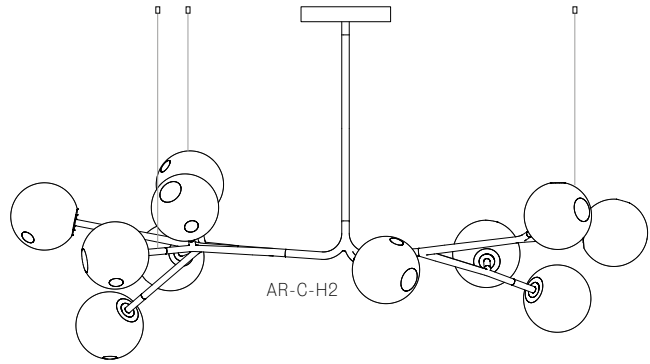

**28.5A.1**

All dimensions are in millimeters (mm) unless otherwise specified.

**28.8A.1**

**28.8A.2**

All dimensions are in millimeters (mm) unless otherwise specified.

900 with 500 extender  
Maximum 2500 drop

**28.9A.2**

All dimensions are in millimeters (mm) unless otherwise specified.

**28.11A.1**

28.11A.2

All dimensions are in millimeters (mm) unless otherwise specified.

965 with 500 extender  
Maximum 2500 drop

28.13A.1

975 with 500 extender  
Maximum 2500 drop

**28.17A.1**

All dimensions are in millimeters (mm) unless otherwise specified.

**28.20A.1**

**28.23A.1**

All dimensions are in millimeters (mm) unless otherwise specified.

**28.33A.1**

**XXX.5 - XXX.9A**  
SPECIFICATION

**Materials** Black powder coated stainless steel cover

**Power Supply** Integral  
Bocci recommends remote mounting power supplies for ease of long-term maintenance.