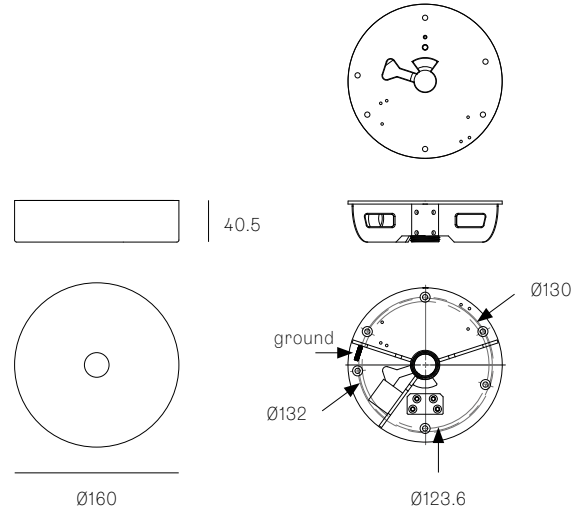

XXX.5 - XXX.9A
SPECIFICATION

Materials Black powder coated stainless steel cover

Power Supply Integral
Bocci recommends remote mounting power supplies for ease of long-term maintenance.