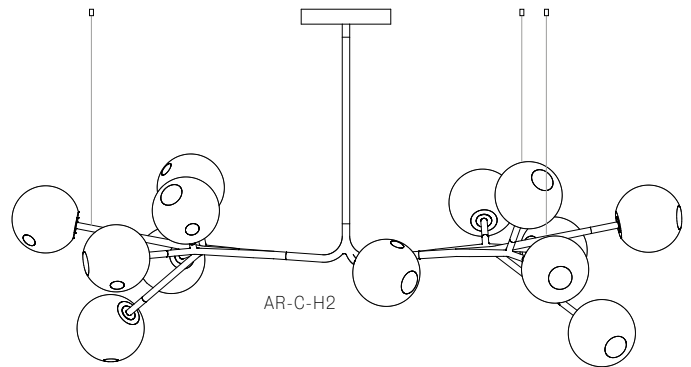

**28.5A.1**

All dimensions are in millimeters (mm) unless otherwise specified.

**28.8A.1**

**28.8A.2**

All dimensions are in millimeters (mm) unless otherwise specified.

900 with 500 extender  
Maximum 2500 drop

**28.9A.2**

All dimensions are in millimeters (mm) unless otherwise specified.

**28.11A.1**

28.11A.2

All dimensions are in millimeters (mm) unless otherwise specified.

965 with 500 extender  
Maximum 2500 drop

28.13A.1

975 with 500 extender  
Maximum 2500 drop

**28.17A.1**

All dimensions are in millimeters (mm) unless otherwise specified.

**28.20A.1**

**28.23A.1**

All dimensions are in millimeters (mm) unless otherwise specified.

**28.33A.1**

**XXX.5 - XXX.9A**  
SPECIFICATION

**Materials** Black powder coated stainless steel cover

**Power Supply** Integral  
Bocci recommends remote mounting power supplies for ease of long-term maintenance.