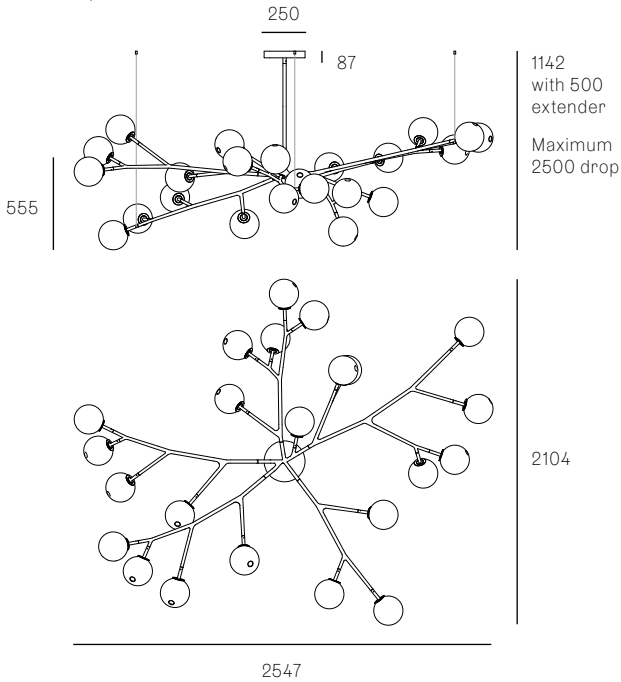

**28.9A.2**

All dimensions are in millimeters (mm) unless otherwise specified.

**28.11A.1**

28.11A.2

All dimensions are in millimeters (mm) unless otherwise specified.

965 with 500 extender  
Maximum 2500 drop

28.13A.1

975 with 500 extender  
Maximum 2500 drop

**28.17A.1**

All dimensions are in millimeters (mm) unless otherwise specified.

**28.20A.1**

**28.23A.1**

All dimensions are in millimeters (mm) unless otherwise specified.