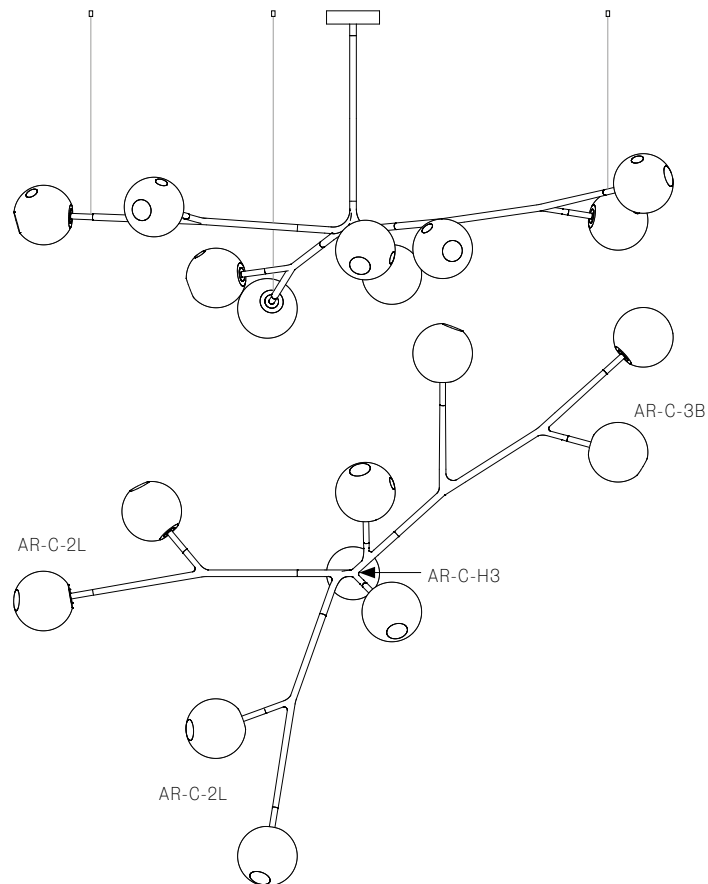

**28.5A.1**

All dimensions are in millimeters (mm) unless otherwise specified.

**28.8A.1**

**28.8A.2**

All dimensions are in millimeters (mm) unless otherwise specified.

900 with 500 extender  
Maximum 2500 drop

313

905

AR-C-H2

AR-C-3L

AR-C-4L

**28.9A.1**

1047 with 500 extender  
Maximum 2500 drop

460

1732

1100

2050

2011

AR-C-2L

AR-C-3B

AR-C-H3

AR-C-2L

28.13A.1

975 with 500 extender  
Maximum 2500 drop

**28.17A.1**

All dimensions are in millimeters (mm) unless otherwise specified.

**28.20A.1**

**28.23A.1**

All dimensions are in millimeters (mm) unless otherwise specified.