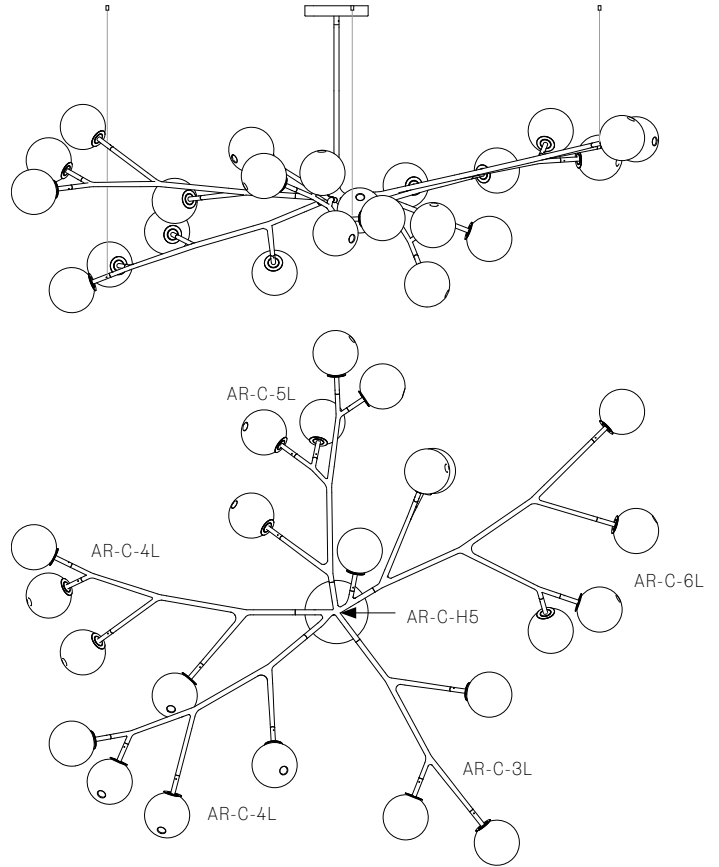

28.13A.1

975 with 500 extender  
Maximum 2500 drop

**28.17A.1**

All dimensions are in millimeters (mm) unless otherwise specified.

**28.20A.1**

**28.23A.1**

All dimensions are in millimeters (mm) unless otherwise specified.