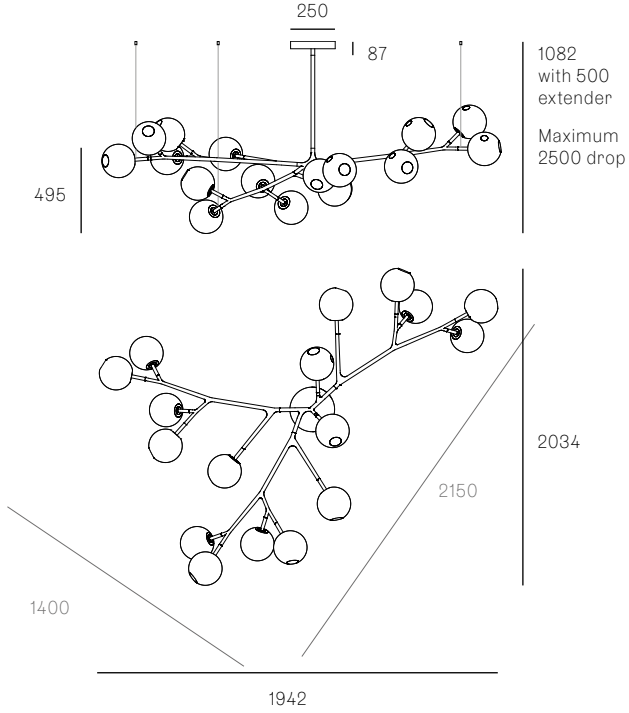

28.13A.1

975 with 500 extender  
Maximum 2500 drop

**28.17A.1**

All dimensions are in millimeters (mm) unless otherwise specified.

**28.20A.1**

**28.23A.1**

All dimensions are in millimeters (mm) unless otherwise specified.