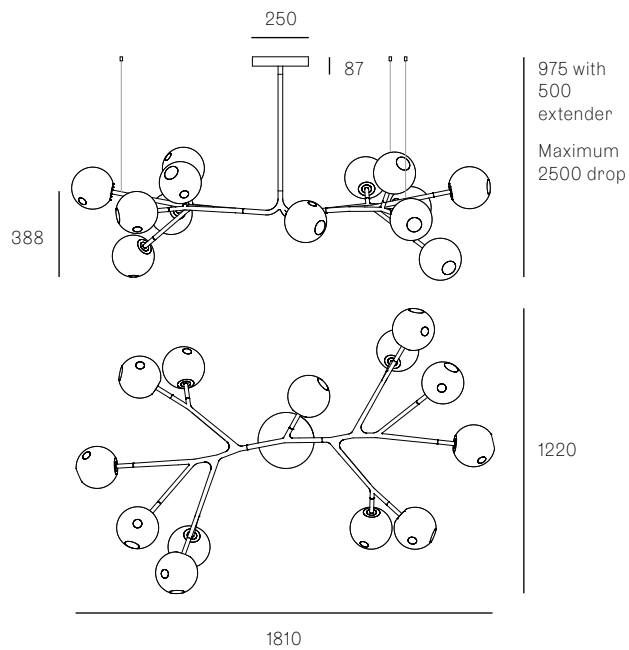

313

905

AR-C-H2

AR-C-3L

AR-C-4L

**28.9A.1**

1047 with 500 extender  
Maximum 2500 drop

460

**28.9A.2**

All dimensions are in millimeters (mm) unless otherwise specified.

**28.11A.1**

28.11A.2

All dimensions are in millimeters (mm) unless otherwise specified.

965 with 500 extender  
Maximum 2500 drop

28.13A.1

975 with 500 extender  
Maximum 2500 drop

**28.17A.1**

All dimensions are in millimeters (mm) unless otherwise specified.

**28.20A.1**

**28.23A.1**

All dimensions are in millimeters (mm) unless otherwise specified.

All dimensions are in millimeters (mm) unless otherwise specified.