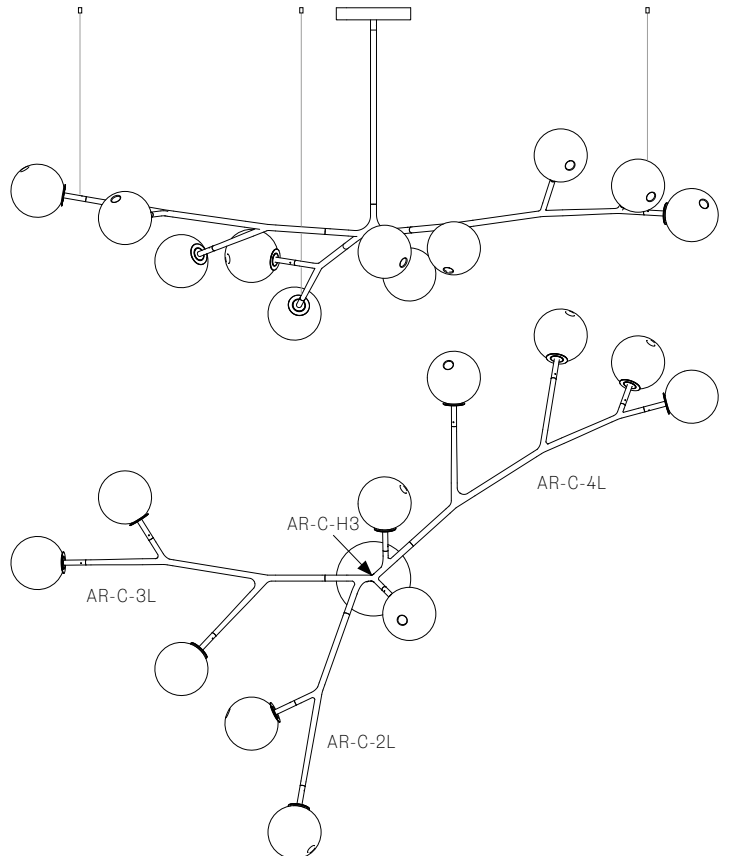

313

905

AR-C-H2

AR-C-3L

AR-C-4L

**28.9A.1**

1047 with 500 extender  
Maximum 2500 drop

460

1732

1100

2050

2011

AR-C-2L

AR-C-3B

AR-C-H3

AR-C-2L

**28.9A.2**

All dimensions are in millimeters (mm) unless otherwise specified.

**28.11A.1**

28.11A.2

All dimensions are in millimeters (mm) unless otherwise specified.

965 with 500 extender  
Maximum 2500 drop

28.13A.1

975 with 500 extender  
Maximum 2500 drop

**28.17A.1**

All dimensions are in millimeters (mm) unless otherwise specified.

**28.20A.1**

**28.23A.1**

All dimensions are in millimeters (mm) unless otherwise specified.