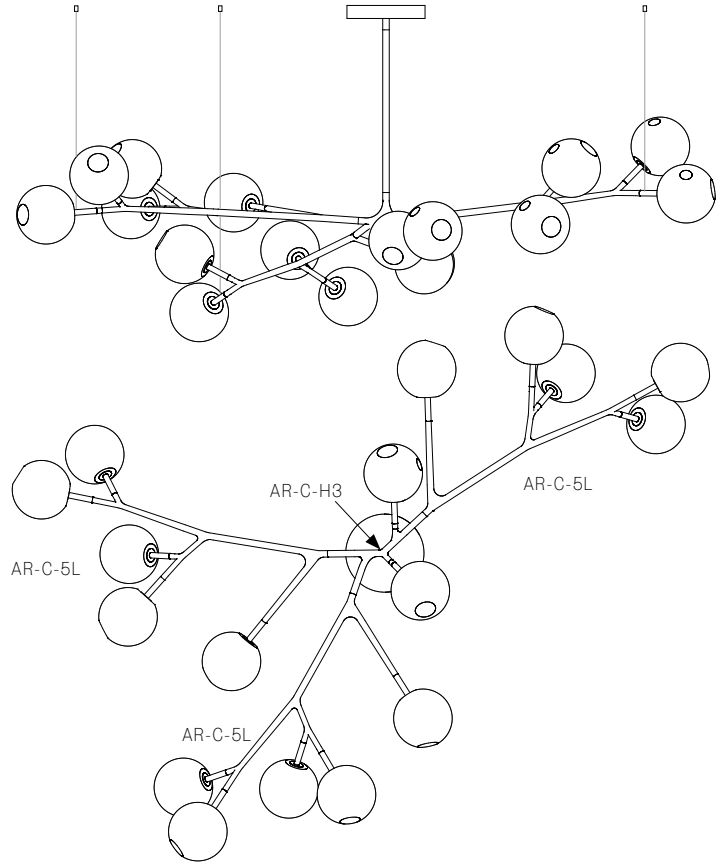

28.13A.1

975 with 500 extender  
Maximum 2500 drop

**28.17A.1**

All dimensions are in millimeters (mm) unless otherwise specified.

**28.20A.1**

**28.23A.1**

All dimensions are in millimeters (mm) unless otherwise specified.