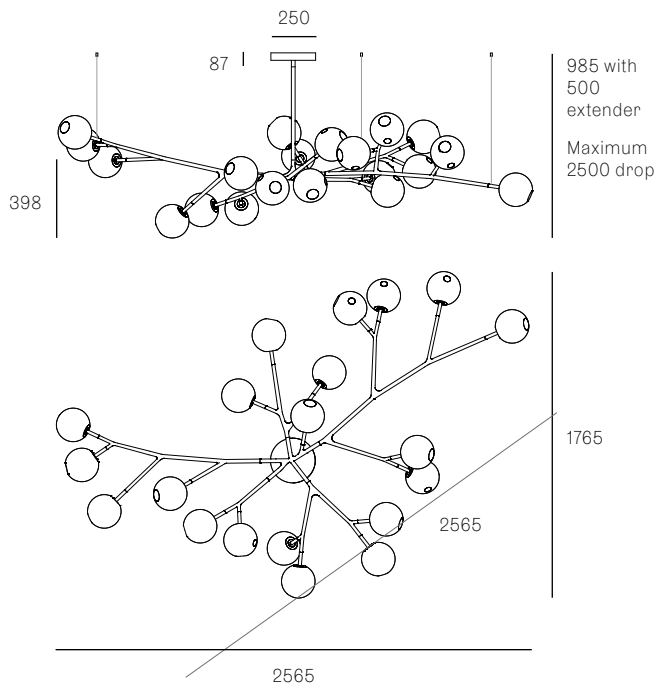

28.13A.1

975 with 500 extender  
Maximum 2500 drop

**28.17A.1**

All dimensions are in millimeters (mm) unless otherwise specified.

**28.20A.1**

**28.23A.1**

All dimensions are in millimeters (mm) unless otherwise specified.