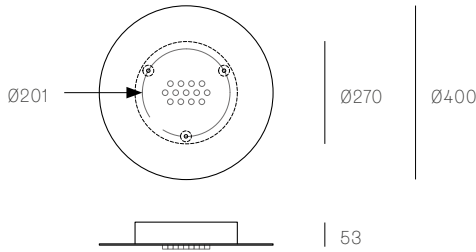

± Ø165mm

Image shown above 28.7 with round canopy

Series	28
Mounting	Ceiling mounted
Glass Colours	Clear, colour pendants
Lamp	1.5W LED, 2500K, 130lm 20W Xenon, 2600K, 196lm
Coaxial Length	3000mm standard / up to 30500mm maximum Adjustable length: 28.3 - 28.7 Non-adjustable length: 28.13 - 28.61
Canopy Finishes	28.3 - 28.7: white, black or brushed nickel canopy 28.13 - 28.61: white canopy
Materials	Blown glass, braided metal coaxial cable, electrical components, steel canopy
Power Supply	Integral Bocci recommends remote mounting power supplies for ease of long-term maintenance.
Environment	Indoor, dry location. IP30
Note	Unless otherwise noted when ordering, all fixtures will be outfitted to be xenon compatible. Every single Bocci product is handmade. Each one is variously blown, poured, carved, polished, packed and dispatched directly by us. As such, no two products are identical; they are individual, irregular expressions of our research.
Patent #	CAN 134238 US D687,740 EU 001695834-001 to 004

- 28.3 = 500mm
- 28.7 = 600mm
- 28.13 = 800mm
- 28.19 = 800mm
- 28.37 = 1100mm
- 28.61 = 1400mm

All dimensions are in millimeters (mm) unless otherwise specified.

XXX.3 CLUSTER
SPECIFICATION

Pendants	Three
Materials	Brushed nickel, white or black powder coated stainless steel cover
Cable	Coaxial cable Adjustable. 3000 standard / up to 30500 maximum
Power Supply	Integral

XXX.7 CLUSTER
SPECIFICATION

Pendants	Seven
Materials	Brushed nickel, white or black powder coated stainless steel cover
Cable	Coaxial cable Adjustable. 3000 standard / up to 30500 maximum
Power Supply	Integral

All dimensions are in millimeters (mm) unless otherwise specified.

XXX.13 CLUSTER
SPECIFICATION

Pendants	Thirteen
Material	White powder coated stainless steel cover
Cable	Coaxial cable Non-adjustable. 3000 standard / up to 30500 maximum
Power Supply	Integral
Wood Backing	Ø250 x 16