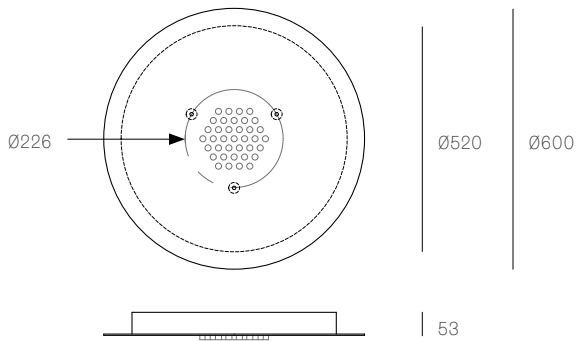

XXX.37 CLUSTER
SPECIFICATION

Pendants	Thirty-seven
Material	White powder coated stainless steel cover
Cable	Coaxial cable Non-adjustable. 3000 standard / up to 30500 maximum
Power Supply	Integral
Wood Backing	Ø454 x 16