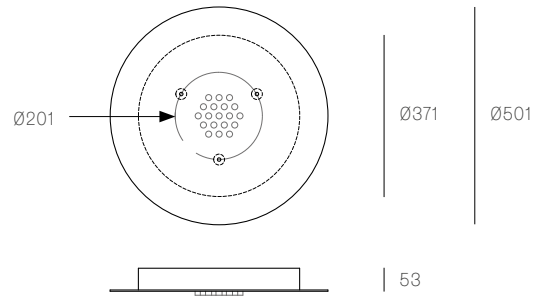

± Ø165mm

Image shown above 28.7 with round canopy

Series	28
Mounting	Ceiling mounted
Glass Colours	Clear, colour pendants
Lamp	1.5W LED, 2500K, 130lm 20W Xenon, 2600K, 196lm
Coaxial Length	3000mm standard / up to 30500mm maximum Adjustable length: 28.3 - 28.7 Non-adjustable length: 28.13 - 28.61
Canopy Finishes	28.3 - 28.7: white, black or brushed nickel canopy 28.13 - 28.61: white canopy
Materials	Blown glass, braided metal coaxial cable, electrical components, steel canopy
Power Supply	Integral Bocci recommends remote mounting power supplies for ease of long-term maintenance.
Environment	Indoor, dry location. IP30
Note	Unless otherwise noted when ordering, all fixtures will be outfitted to be xenon compatible. Every single Bocci product is handmade. Each one is variously blown, poured, carved, polished, packed and dispatched directly by us. As such, no two products are identical; they are individual, irregular expressions of our research.
Patent #	CAN 134238 US D687,740 EU 001695834-001 to 004

- 28.3 = 500mm
- 28.7 = 600mm
- 28.13 = 800mm
- 28.19 = 800mm
- 28.37 = 1100mm
- 28.61 = 1400mm

All dimensions are in millimeters (mm) unless otherwise specified.

XXX.3 CLUSTER
SPECIFICATION

Pendants	Three
Materials	Brushed nickel, white or black powder coated stainless steel cover
Cable	Coaxial cable Adjustable. 3000 standard / up to 30500 maximum
Power Supply	Integral

All dimensions are in millimeters (mm) unless otherwise specified.

XXX.13 CLUSTER
SPECIFICATION

Pendants	Thirteen
Material	White powder coated stainless steel cover
Cable	Coaxial cable Non-adjustable. 3000 standard / up to 30500 maximum
Power Supply	Integral
Wood Backing	Ø250 x 16

XXX.19 CLUSTER
SPECIFICATION

Pendants	Nineteen
Material	White powder coated stainless steel cover
Cable	Coaxial cable Non-adjustable. 3000 standard / up to 30500 maximum
Power Supply	Integral
Wood Backing	Ø355 x 16