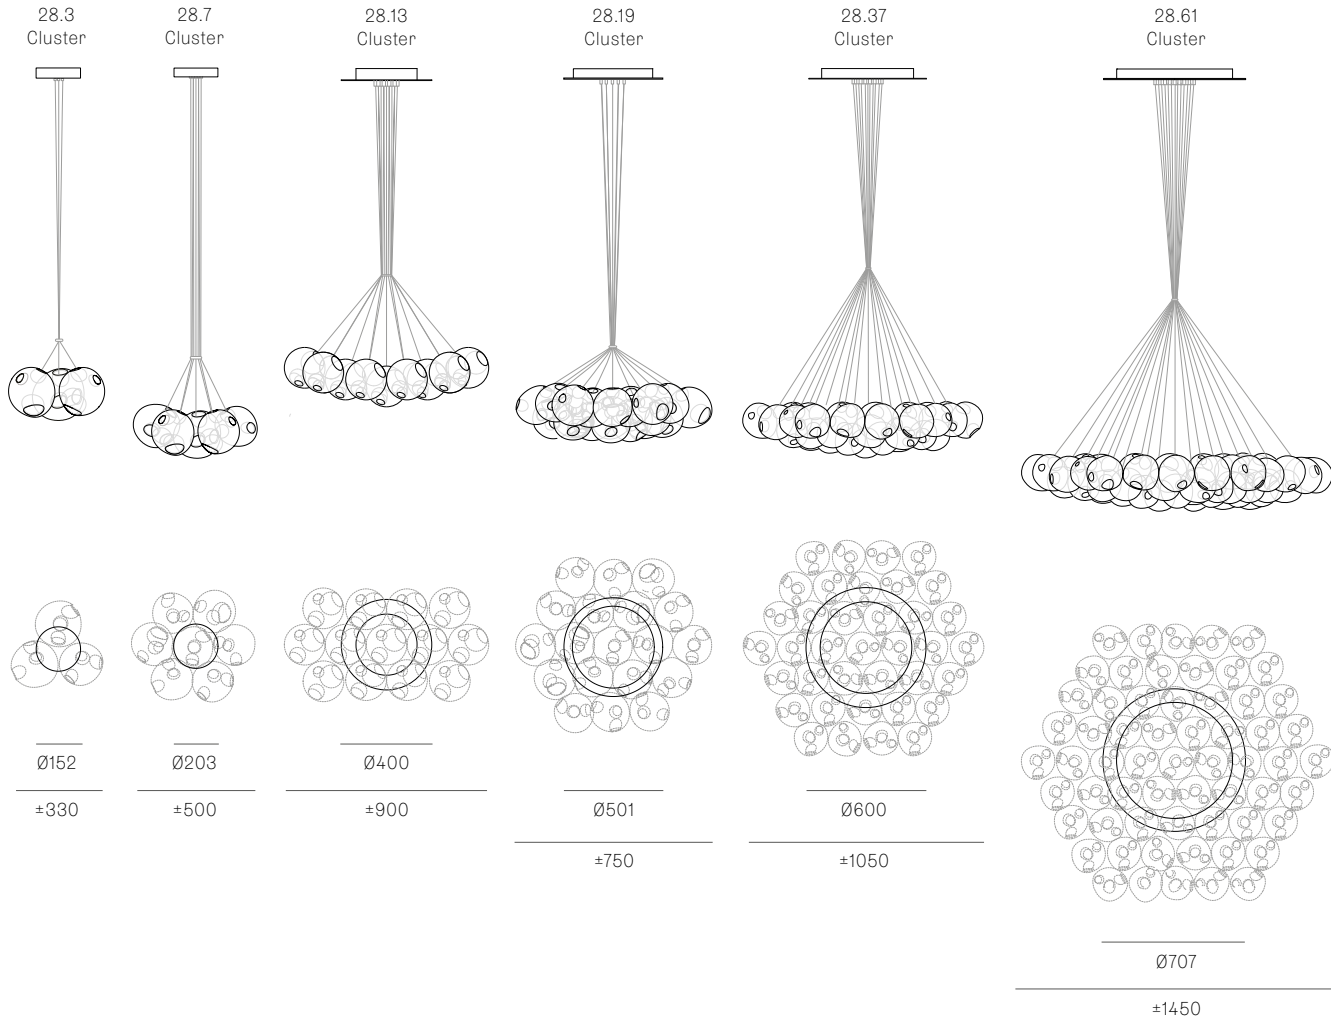

± Ø165mm

Image shown above 28.7 with round canopy

Series	28
Mounting	Ceiling mounted
Glass Colours	Clear, colour pendants
Lamp	1.5W LED, 2500K, 130lm 20W Xenon, 2600K, 196lm
Coaxial Length	3000mm standard / up to 30500mm maximum Adjustable length: 28.3 - 28.7 Non-adjustable length: 28.13 - 28.61
Canopy Finishes	28.3 - 28.7: white, black or brushed nickel canopy 28.13 - 28.61: white canopy
Materials	Blown glass, braided metal coaxial cable, electrical components, steel canopy
Power Supply	Integral Bocci recommends remote mounting power supplies for ease of long-term maintenance.
Environment	Indoor, dry location. IP30
Note	Unless otherwise noted when ordering, all fixtures will be outfitted to be xenon compatible. Every single Bocci product is handmade. Each one is variously blown, poured, carved, polished, packed and dispatched directly by us. As such, no two products are identical; they are individual, irregular expressions of our research.
Patent #	CAN 134238 US D687,740 EU 001695834-001 to 004

Weight (kg)

Round

28.3	3.5
28.7	8
28.13	21.9
28.19	40
28.37	71.5
28.61	98

Certifications

ADJUSTABLE LENGTH

NON-ADJUSTABLE LENGTH

up to 3000
standard
up to 30500
custom

Minimums drop length for each cluster:

- 28.3 = 500mm
- 28.7 = 600mm
- 28.13 = 800mm
- 28.19 = 800mm
- 28.37 = 1100mm
- 28.61 = 1400mm

All dimensions are in millimeters (mm) unless otherwise specified.

XXX.3 CLUSTER
SPECIFICATION

Pendants	Three
Materials	Brushed nickel, white or black powder coated stainless steel cover
Cable	Coaxial cable Adjustable. 3000 standard / up to 30500 maximum
Power Supply	Integral

XXX.7 CLUSTER
SPECIFICATION

Pendants	Seven
Materials	Brushed nickel, white or black powder coated stainless steel cover
Cable	Coaxial cable Adjustable. 3000 standard / up to 30500 maximum
Power Supply	Integral