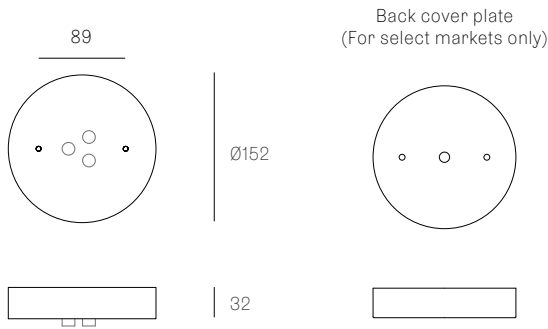

± Ø165mm

Image shown above 28.7 with round canopy

Series	28
Mounting	Ceiling mounted
Glass Colours	Clear, colour pendants
Lamp	1.5W LED, 2500K, 130lm 20W Xenon, 2600K, 196lm
Coaxial Length	3000mm standard / up to 30500mm maximum Adjustable length: 28.3 - 28.7 Non-adjustable length: 28.13 - 28.61
Canopy Finishes	28.3 - 28.7: white, black or brushed nickel canopy 28.13 - 28.61: white canopy
Materials	Blown glass, braided metal coaxial cable, electrical components, steel canopy
Power Supply	Integral Bocci recommends remote mounting power supplies for ease of long-term maintenance.
Environment	Indoor, dry location. IP30
Note	Unless otherwise noted when ordering, all fixtures will be outfitted to be xenon compatible. Every single Bocci product is handmade. Each one is variously blown, poured, carved, polished, packed and dispatched directly by us. As such, no two products are identical; they are individual, irregular expressions of our research.
Patent #	CAN 134238 US D687,740 EU 001695834-001 to 004

Weight (kg)

Round

28.3	3.5
28.7	8
28.13	21.9
28.19	40
28.37	71.5
28.61	98

Certifications

ADJUSTABLE LENGTH

NON-ADJUSTABLE LENGTH

up to 3000
standard
up to 30500
custom

Minimums drop length for each cluster:

- 28.3 = 500mm
- 28.7 = 600mm
- 28.13 = 800mm
- 28.19 = 800mm
- 28.37 = 1100mm
- 28.61 = 1400mm

All dimensions are in millimeters (mm) unless otherwise specified.

XXX.3 CLUSTER
SPECIFICATION

Pendants	Three
Materials	Brushed nickel, white or black powder coated stainless steel cover
Cable	Coaxial cable Adjustable. 3000 standard / up to 30500 maximum
Power Supply	Integral

All dimensions are in millimeters (mm) unless otherwise specified.

XXX.13 CLUSTER
SPECIFICATION

Pendants	Thirteen
Material	White powder coated stainless steel cover
Cable	Coaxial cable Non-adjustable. 3000 standard / up to 30500 maximum
Power Supply	Integral
Wood Backing	Ø250 x 16