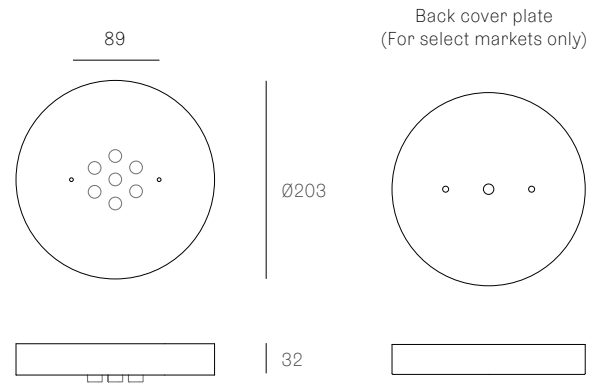

± Ø165mm

Image shown above 28.7 with round canopy

Series	28
Mounting	Ceiling mounted
Glass Colours	Clear, colour pendants
Lamp	1.5W LED, 2500K, 130lm 20W Xenon, 2600K, 196lm
Coaxial Length	3000mm standard / up to 30500mm maximum Adjustable length: 28.3 - 28.7 Non-adjustable length: 28.13 - 28.61
Canopy Finishes	28.3 - 28.7: white, black or brushed nickel canopy 28.13 - 28.61: white canopy
Materials	Blown glass, braided metal coaxial cable, electrical components, steel canopy
Power Supply	Integral Bocci recommends remote mounting power supplies for ease of long-term maintenance.
Environment	Indoor, dry location. IP30
Note	Unless otherwise noted when ordering, all fixtures will be outfitted to be xenon compatible. Every single Bocci product is handmade. Each one is variously blown, poured, carved, polished, packed and dispatched directly by us. As such, no two products are identical; they are individual, irregular expressions of our research.
Patent #	CAN 134238 US D687,740 EU 001695834-001 to 004

Weight (kg)

Round

28.3	3.5
28.7	8
28.13	21.9
28.19	40
28.37	71.5
28.61	98

Certifications

ADJUSTABLE LENGTH

NON-ADJUSTABLE LENGTH

up to 3000
standard
up to 30500
custom

Minimums drop length for each cluster:

- 28.3 = 500mm
- 28.7 = 600mm
- 28.13 = 800mm
- 28.19 = 800mm
- 28.37 = 1100mm
- 28.61 = 1400mm

All dimensions are in millimeters (mm) unless otherwise specified.

XXX.3 CLUSTER
SPECIFICATION

Pendants	Three
Materials	Brushed nickel, white or black powder coated stainless steel cover
Cable	Coaxial cable Adjustable. 3000 standard / up to 30500 maximum
Power Supply	Integral

All dimensions are in millimeters (mm) unless otherwise specified.

XXX.13 CLUSTER
SPECIFICATION

Pendants	Thirteen
Material	White powder coated stainless steel cover
Cable	Coaxial cable Non-adjustable. 3000 standard / up to 30500 maximum
Power Supply	Integral
Wood Backing	Ø250 x 16