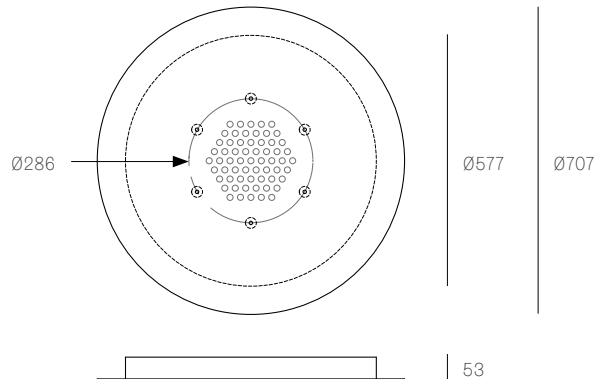

XXX.61 CLUSTER
SPECIFICATION

Pendants	Sixty-one
Material	White powder coated stainless steel cover
Cable	Coaxial cable Non-adjustable. 3000 standard / up to 30500 maximum
Power Supply	Integral
Wood Backing	Ø561 x 16