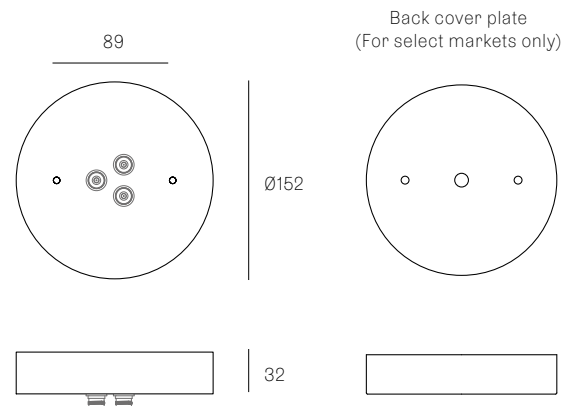

38.3C
SPECIFICATION

Pendants	Three
Material	White powder coated stainless steel cover
Copper Suspension	Non-adjustable. 3000 standard / up to 9900 maximum
Power Supply	Integral