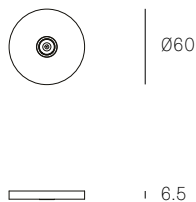

XXX.1MC / 38.3M
SPECIFICATION

Pendant(s)	One/Three
Material	Copper or white powder coated stainless steel cover
Copper Suspension	Non-adjustable. 3000 standard / up to 9900 maximum
Power Supply	Remote