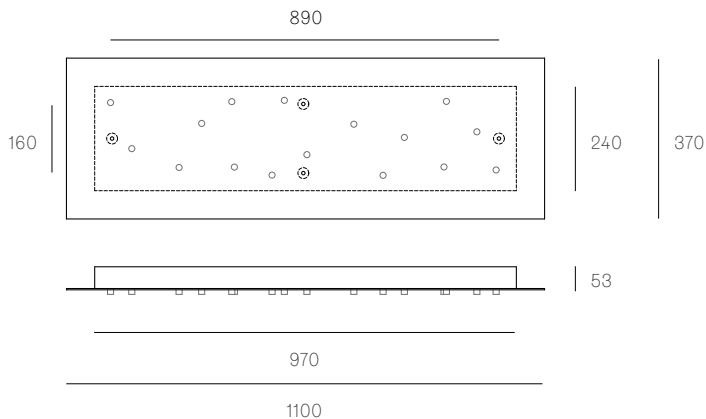

38.16 RECTANGLE
SPECIFICATION

Pendants	Sixteen
Material	White powder coated stainless steel cover
Copper Suspension	Non-adjustable. 3000 standard / up to 9900 maximum
Power Supply	Integral
Wood Backing	954 x 224 x 16