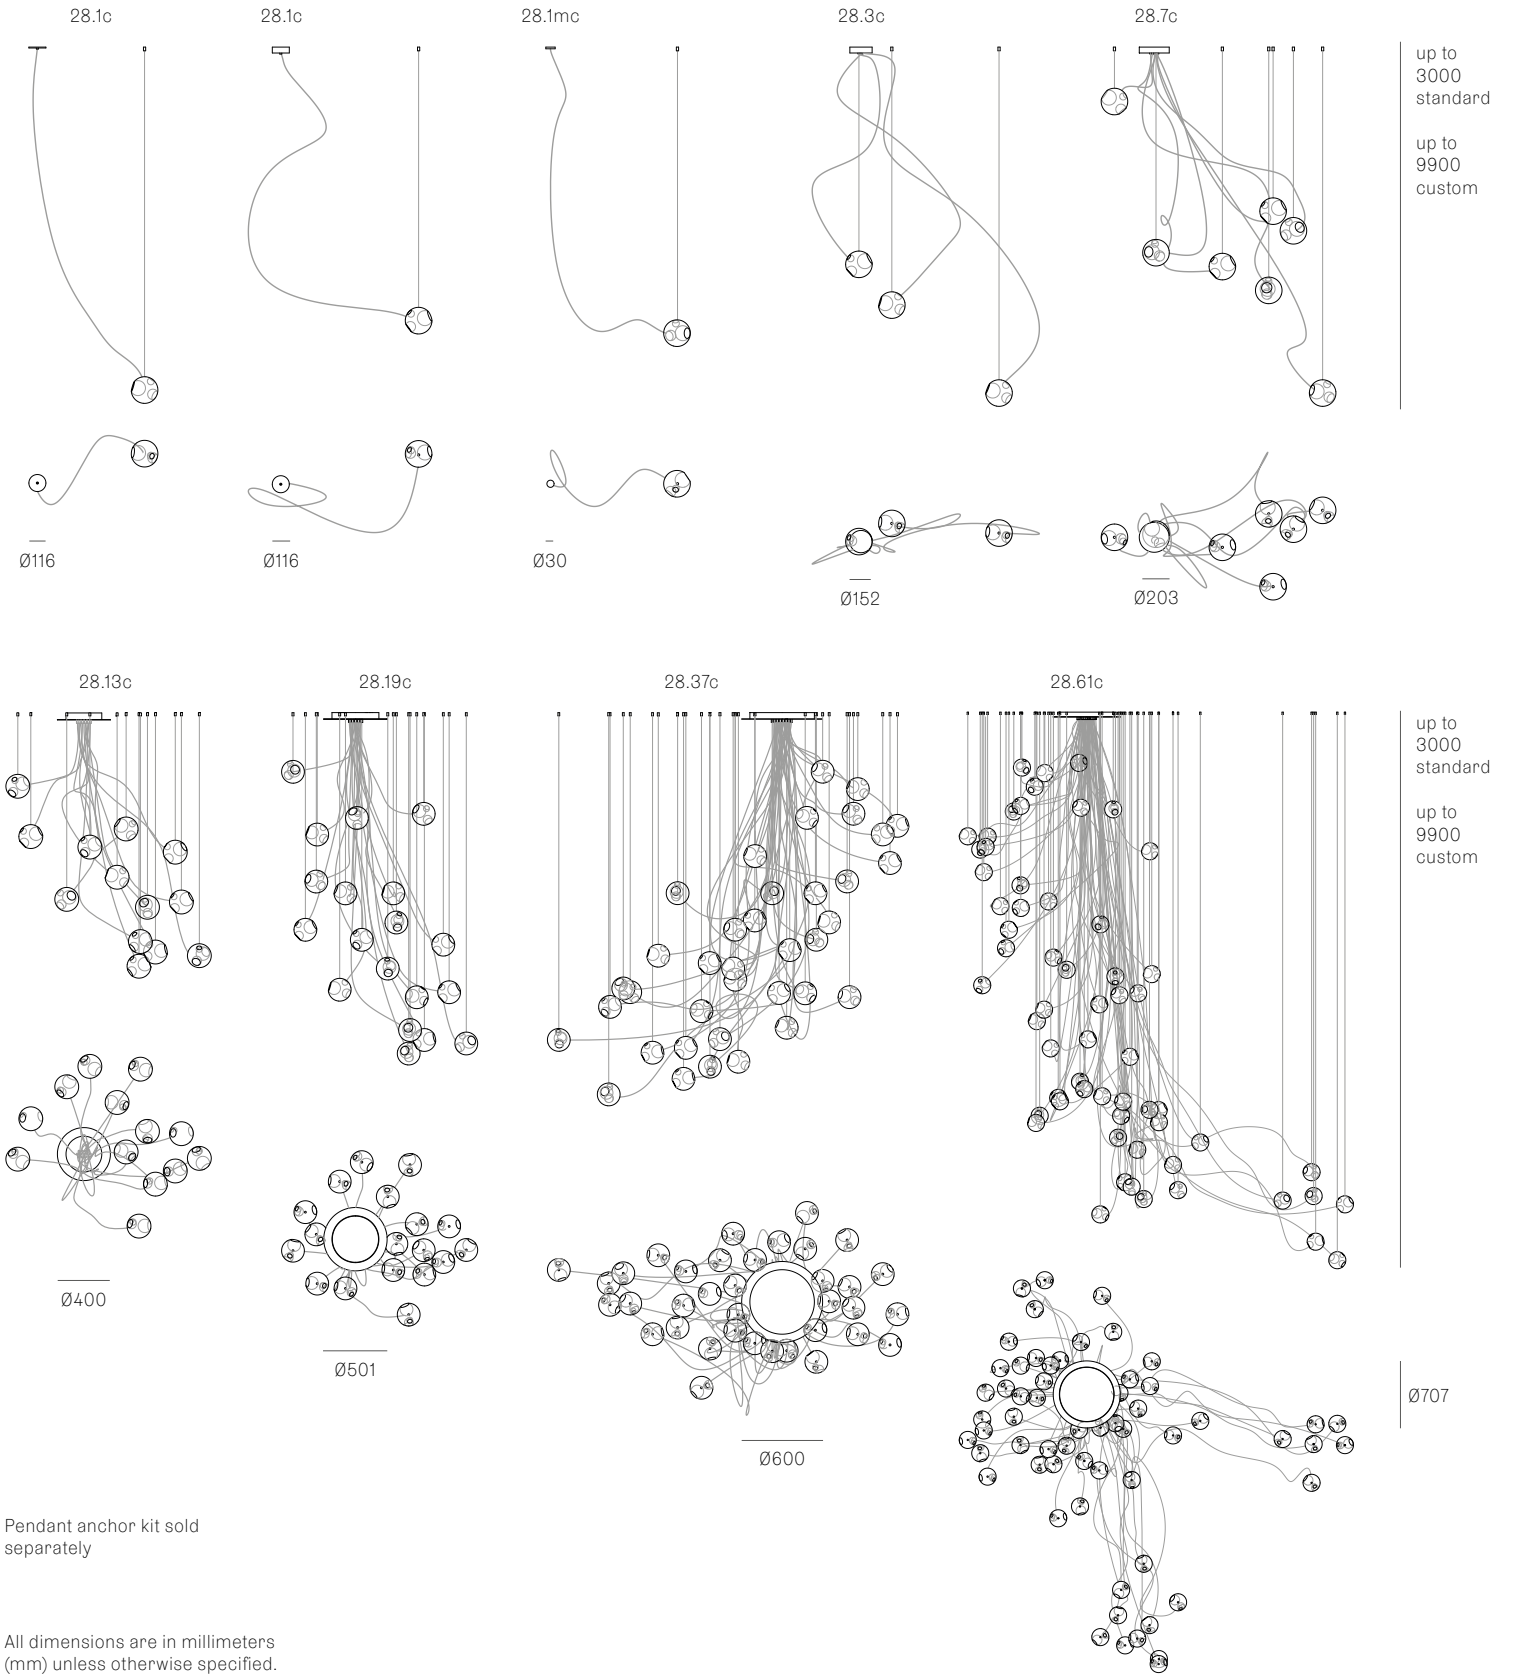

± Ø165mm

Image shown above 28.7c with round canopy

<b>Series</b>	28
<b>Mounting</b>	Ceiling mounted
<b>Glass Colours</b>	Clear, various colours
<b>Lamp</b>	1.5W LED, 2500K, 130lm 20W Xenon, 2600K, 196lm
<b>Copper Length</b>	Fixed lengths. 3000mm standard / up to 9900mm maximum
<b>Canopy Finish</b>	White canopy
<b>Materials</b>	Blown glass, flexible copper suspension, electrical components, steel canopy
<b>Power Supply</b>	Integral Bocci recommends remote mounting power supplies for ease of long-term maintenance.
<b>Environment</b>	Indoor, dry location. IP30
<b>Note</b>	Unless otherwise noted when ordering, all fixtures will be outfitted to be xenon compatible.  Every single Bocci product is handmade. Each one is variously blown, poured, carved, polished, packed and dispatched directly by us. As such, no two products are identical; they are individual, irregular expressions of our research.
<b>Patent #</b>	CAN 134238 US D687,740 EU 001695834-001 to 004

**Weight (kg)**

<b>28.1c</b>	1.75
<b>28.1c deep</b>	1.75
<b>28.1mc</b>	1.6
<b>28.3c</b>	4.25
<b>28.7c</b>	9.75
<b>28.13c</b>	25.9
<b>28.19c</b>	49.5
<b>28.37c</b>	81
<b>28.61c</b>	113

**Certifications**

NON-ADJUSTABLE LENGTH

up to 3000  
standard  
up to 9900  
custom

All dimensions are in millimeters (mm) unless otherwise specified.

NON-ADJUSTABLE LENGTH

**XXX.1C**  
SPECIFICATION

<b>Pendant</b>	One
<b>Material</b>	White powder coated stainless steel cover
<b>Copper Suspension</b>	Non-adjustable. 3000 standard / up to 9900 maximum
<b>Power Supply</b>	Integral