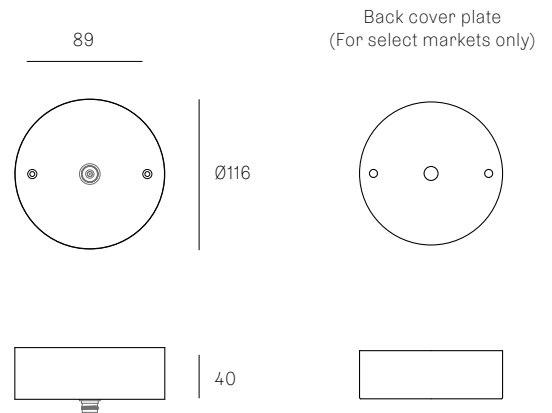

± Ø165mm

Image shown above 28.7c with round canopy

<b>Series</b>	28
<b>Mounting</b>	Ceiling mounted
<b>Glass Colours</b>	Clear, various colours
<b>Lamp</b>	1.5W LED, 2500K, 130lm 20W Xenon, 2600K, 196lm
<b>Copper Length</b>	Fixed lengths. 3000mm standard / up to 9900mm maximum
<b>Canopy Finish</b>	White canopy
<b>Materials</b>	Blown glass, flexible copper suspension, electrical components, steel canopy
<b>Power Supply</b>	Integral Bocci recommends remote mounting power supplies for ease of long-term maintenance.
<b>Environment</b>	Indoor, dry location. IP30
<b>Note</b>	Unless otherwise noted when ordering, all fixtures will be outfitted to be xenon compatible.  Every single Bocci product is handmade. Each one is variously blown, poured, carved, polished, packed and dispatched directly by us. As such, no two products are identical; they are individual, irregular expressions of our research.
<b>Patent #</b>	CAN 134238 US D687,740 EU 001695834-001 to 004

**Weight (kg)**

<b>28.1c</b>	1.75
<b>28.1c deep</b>	1.75
<b>28.1mc</b>	1.6
<b>28.3c</b>	4.25
<b>28.7c</b>	9.75
<b>28.13c</b>	25.9
<b>28.19c</b>	49.5
<b>28.37c</b>	81
<b>28.61c</b>	113

**Certifications**

NON-ADJUSTABLE LENGTH

up to 3000  
standard  
up to 9900  
custom

All dimensions are in millimeters (mm) unless otherwise specified.

NON-ADJUSTABLE LENGTH

**XXX.1C**  
SPECIFICATION

<b>Pendant</b>	One
<b>Material</b>	White powder coated stainless steel cover
<b>Copper Suspension</b>	Non-adjustable. 3000 standard / up to 9900 maximum
<b>Power Supply</b>	Integral

**XXX.1C DEEP**  
SPECIFICATION

<b>Pendant</b>	One
<b>Material</b>	White powder coated stainless steel cover
<b>Copper Suspension</b>	Non-adjustable. 3000 standard / up to 9900 maximum
<b>Power Supply</b>	Integral