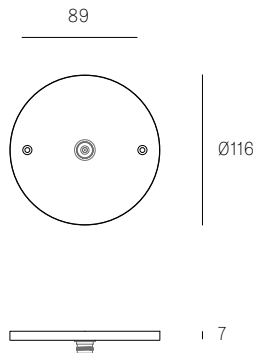

**Weight (kg)**

<b>28.1c</b>	1.75
<b>28.1c deep</b>	1.75
<b>28.1mc</b>	1.6
<b>28.3c</b>	4.25
<b>28.7c</b>	9.75
<b>28.13c</b>	25.9
<b>28.19c</b>	49.5
<b>28.37c</b>	81
<b>28.61c</b>	113

**Certifications**

NON-ADJUSTABLE LENGTH

up to 3000  
standard  
up to 9900  
custom

All dimensions are in millimeters (mm) unless otherwise specified.

NON-ADJUSTABLE LENGTH

**XXX.1C**  
SPECIFICATION

<b>Pendant</b>	One
<b>Material</b>	White powder coated stainless steel cover
<b>Copper Suspension</b>	Non-adjustable. 3000 standard / up to 9900 maximum
<b>Power Supply</b>	Integral

All dimensions are in millimeters (mm) unless otherwise specified.

**38.11 RECTANGLE**  
SPECIFICATION

<b>Pendants</b>	Eleven
<b>Material</b>	White powder coated stainless steel cover
<b>Copper Suspension</b>	Non-adjustable. 3000 standard / up to 9900 maximum
<b>Power Supply</b>	Integral
<b>Wood Backing</b>	704 x 138 x 16

All dimensions are in millimeters (mm) unless otherwise specified.

**38.28 RECTANGLE**  
SPECIFICATION

<b>Pendants</b>	Twenty-eight
<b>Material</b>	White powder coated stainless steel cover
<b>Copper Suspension</b>	Non-adjustable. 3000 standard / up to 9900 maximum
<b>Power Supply</b>	Integral
<b>Wood Backing</b>	1174 x 298 x 16