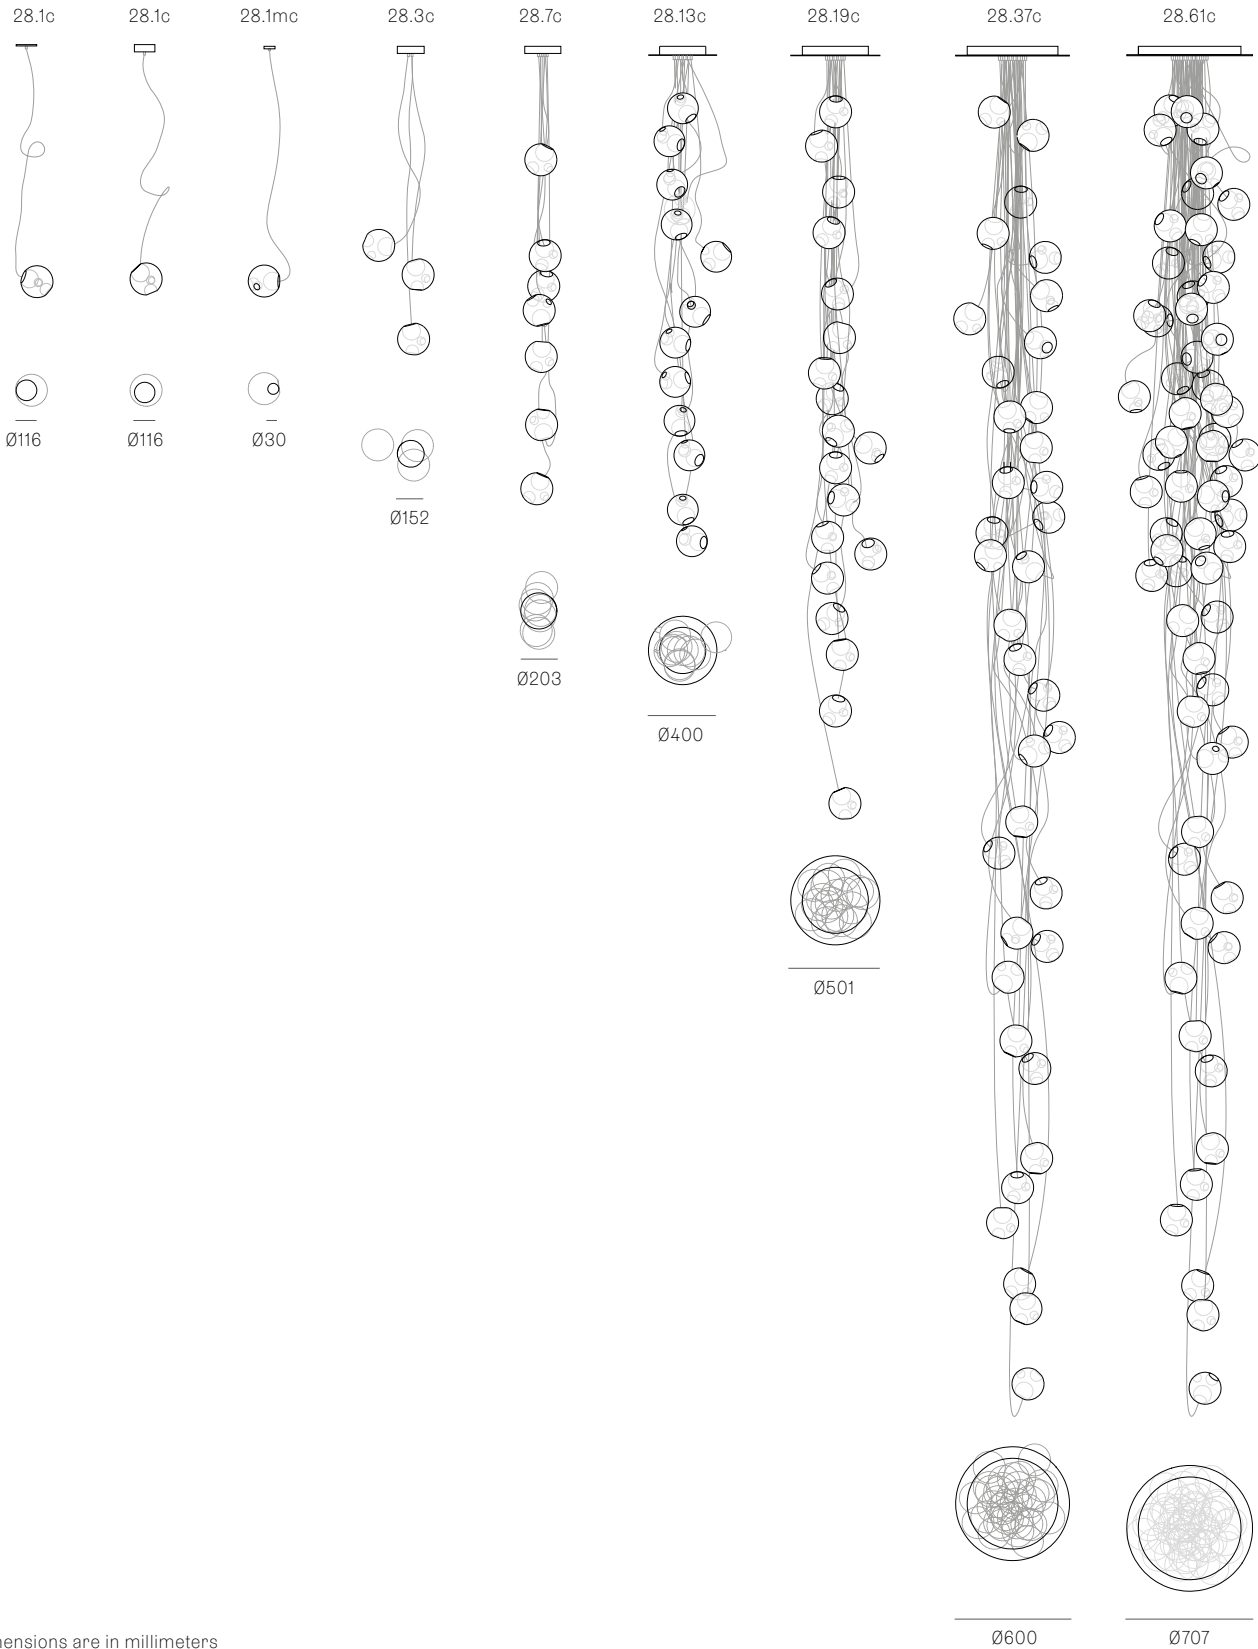

± Ø165mm

Image shown above 28.7c with round canopy

Series	28
Mounting	Ceiling mounted
Glass Colours	Clear, various colours
Lamp	1.5W LED, 2500K, 130lm 20W Xenon, 2600K, 196lm
Copper Length	Fixed lengths. 3000mm standard / up to 9900mm maximum
Canopy Finish	White canopy
Materials	Blown glass, flexible copper suspension, electrical components, steel canopy
Power Supply	Integral Bocci recommends remote mounting power supplies for ease of long-term maintenance.
Environment	Indoor, dry location. IP30
Note	Unless otherwise noted when ordering, all fixtures will be outfitted to be xenon compatible. Every single Bocci product is handmade. Each one is variously blown, poured, carved, polished, packed and dispatched directly by us. As such, no two products are identical; they are individual, irregular expressions of our research.
Patent #	CAN 134238 US D687,740 EU 001695834-001 to 004

Weight (kg)

28.1c	1.75
28.1c deep	1.75
28.1mc	1.6
28.3c	4.25
28.7c	9.75
28.13c	25.9
28.19c	49.5
28.37c	81
28.61c	113

Certifications

NON-ADJUSTABLE LENGTH

up to 3000
standard
up to 9900
custom

All dimensions are in millimeters (mm) unless otherwise specified.