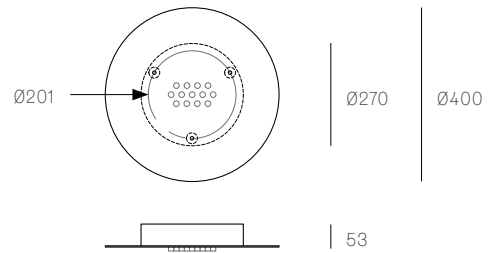

XXX.13C
SPECIFICATION

Pendants	Thirteen
Material	White powder coated stainless steel cover
Copper Suspension	Non-adjustable. 3000 standard / up to 9900 maximum
Power Supply	Integral
Wood Backing	Ø250 x 16