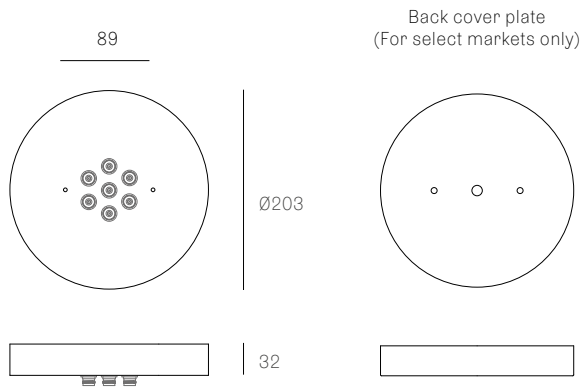

XXX.7C
SPECIFICATION

Pendants	Seven
Material	White powder coated stainless steel cover
Copper Suspension	Non-adjustable. 3000 standard / up to 9900 maximum
Power Supply	Integral

All dimensions are in millimeters (mm) unless otherwise specified.