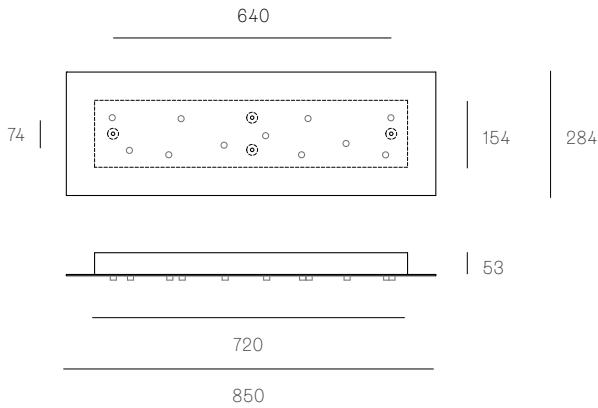

± Ø165mm

Image shown above 28.7c with round canopy

<b>Series</b>	28
<b>Mounting</b>	Ceiling mounted
<b>Glass Colours</b>	Clear, various colours
<b>Lamp</b>	1.5W LED, 2500K, 130lm 20W Xenon, 2600K, 196lm
<b>Copper Length</b>	Fixed lengths. 3000mm standard / up to 9900mm maximum
<b>Canopy Finish</b>	White canopy
<b>Materials</b>	Blown glass, flexible copper suspension, electrical components, steel canopy
<b>Power Supply</b>	Integral Bocci recommends remote mounting power supplies for ease of long-term maintenance.
<b>Environment</b>	Indoor, dry location. IP30
<b>Note</b>	Unless otherwise noted when ordering, all fixtures will be outfitted to be xenon compatible.  Every single Bocci product is handmade. Each one is variously blown, poured, carved, polished, packed and dispatched directly by us. As such, no two products are identical; they are individual, irregular expressions of our research.
<b>Patent #</b>	CAN 134238 US D687,740 EU 001695834-001 to 004

**Weight (kg)**

<b>28.1c</b>	1.75
<b>28.1c deep</b>	1.75
<b>28.1mc</b>	1.6
<b>28.3c</b>	4.25
<b>28.7c</b>	9.75
<b>28.13c</b>	25.9
<b>28.19c</b>	49.5
<b>28.37c</b>	81
<b>28.61c</b>	113

**Certifications**

All dimensions are in millimeters (mm) unless otherwise specified.

**XXX.7C**  
SPECIFICATION

<b>Pendants</b>	Seven
<b>Material</b>	White powder coated stainless steel cover
<b>Copper Suspension</b>	Non-adjustable. 3000 standard / up to 9900 maximum
<b>Power Supply</b>	Integral

All dimensions are in millimeters (mm) unless otherwise specified.

**38.11 RECTANGLE**  
SPECIFICATION

<b>Pendants</b>	Eleven
<b>Material</b>	White powder coated stainless steel cover
<b>Copper Suspension</b>	Non-adjustable. 3000 standard / up to 9900 maximum
<b>Power Supply</b>	Integral
<b>Wood Backing</b>	704 x 138 x 16