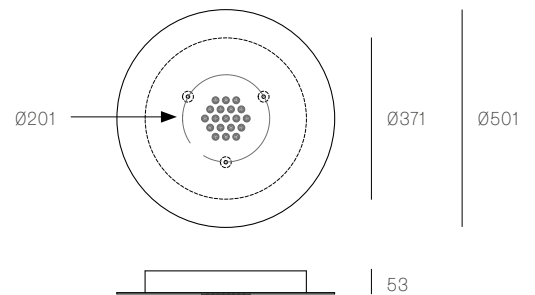

XXX.19C
SPECIFICATION

Pendants	Nineteen
Material	White powder coated stainless steel cover
Copper Suspension	Non-adjustable. 3000 standard / up to 9900 maximum
Power Supply	Integral
Wood Backing	Ø355 x 16