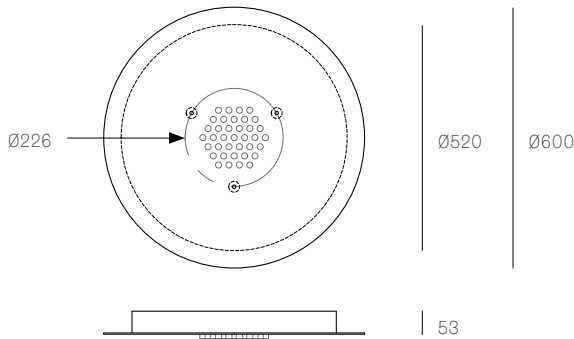

XXX.37
SPECIFICATION

Pendants	Thirty-seven
Material	White powder coated stainless steel cover
Cable	Sculptural cable Non-adjustable. 3000 standard / up to 30500 maximum
Power Supply	Integral
Wood Backing	Ø454 x 16