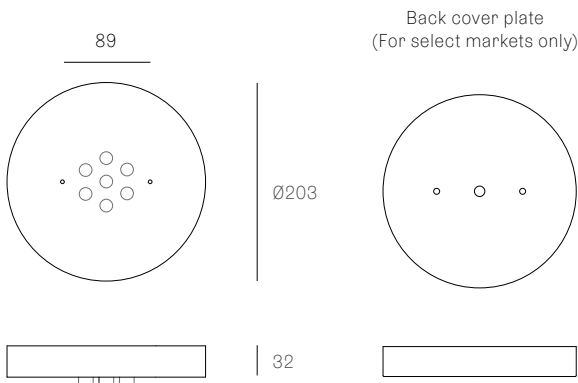

XXX.7
SPECIFICATION

Pendants	Seven
Materials	Brushed nickel, white or black powder coated stainless steel cover
Cable	Sculptural cable Adjustable. 3000 standard / up to 30500 maximum
Power Supply	Integral