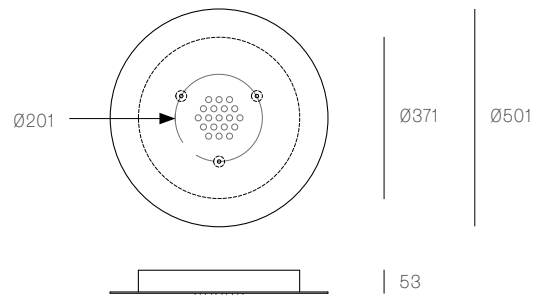

XXX.19
SPECIFICATION

Pendants	Nineteen
Material	White powder coated stainless steel cover
Cable	Sculptural cable Non-adjustable. 3000 standard / up to 30500 maximum
Power Supply	Integral
Wood Backing	Ø355 x 16