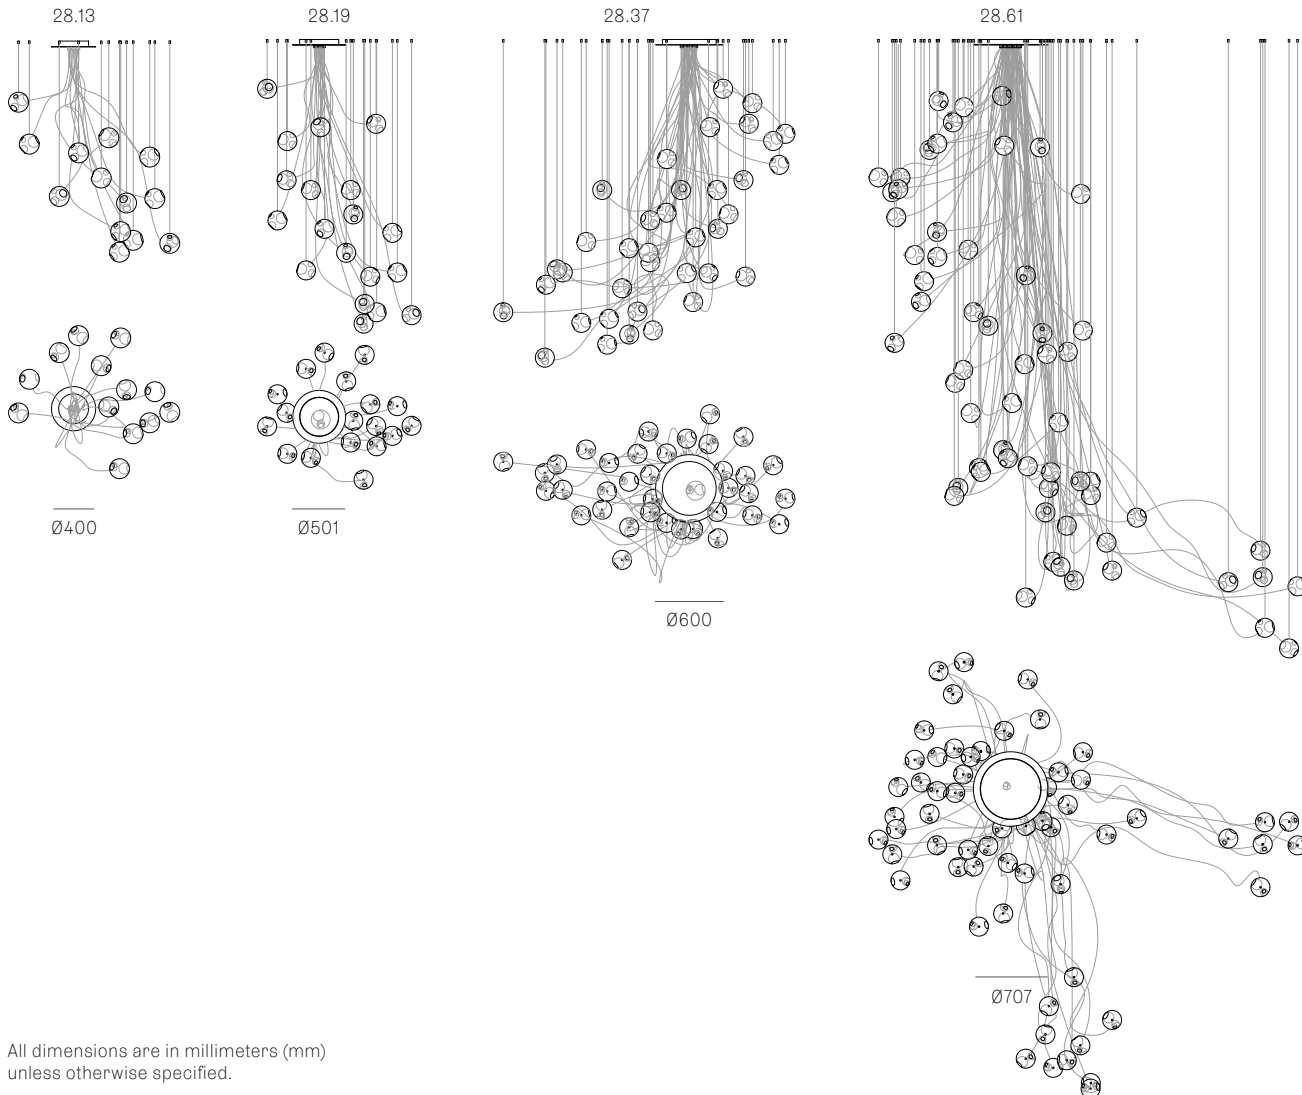

NON-ADJUSTABLE LENGTH

up to 3000 standard
up to 30500 custom

All dimensions are in millimeters (mm) unless otherwise specified.