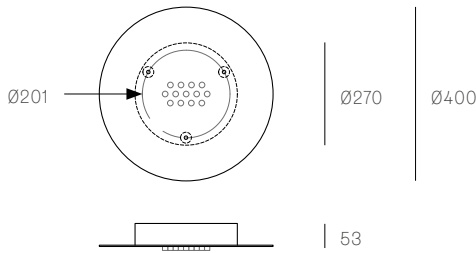

XXX.13
SPECIFICATION

Pendants	Thirteen
Material	White powder coated stainless steel cover
Cable	Sculptural cable Non-adjustable. 3000 standard / up to 30500 maximum
Power Supply	Integral
Wood Backing	Ø250 x 16