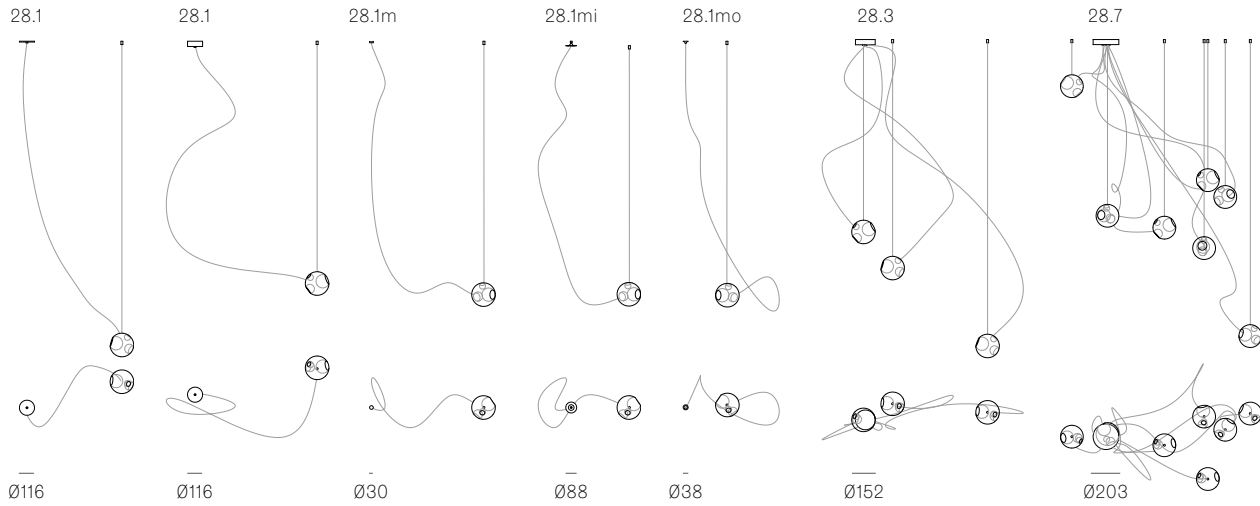

ADJUSTABLE LENGTH

up to 3000 standard
up to 30500 custom