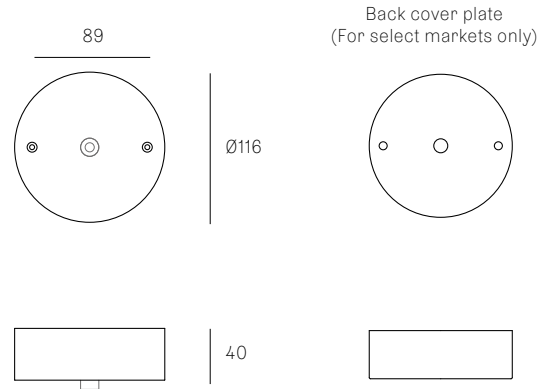

XXX.1 DEEP
SPECIFICATION

Pendant	One
Materials	Brushed nickel, white or black powder coated stainless steel cover
Cable	Sculptural cable Adjustable. 3000 standard / up to 30500 maximum
Power Supply	Integral