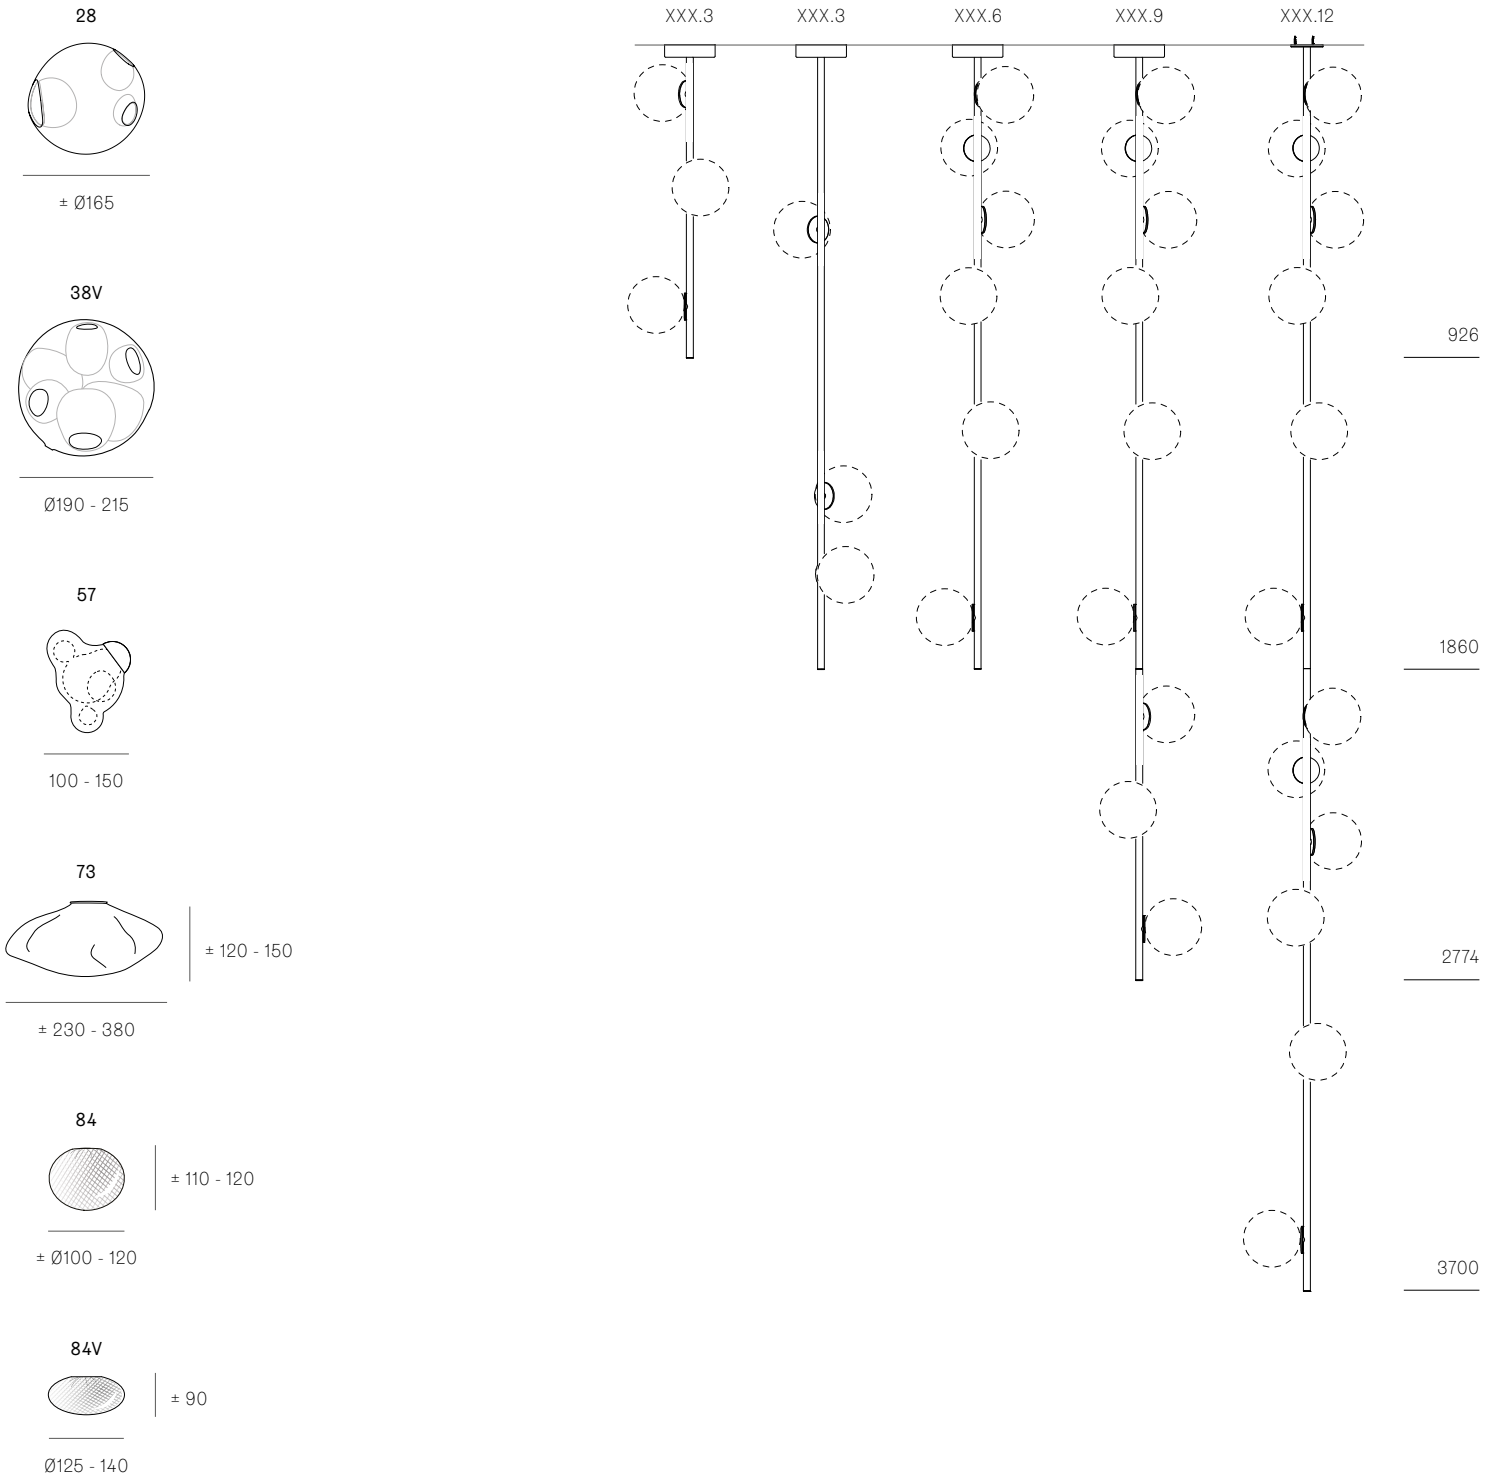

Image shown above 28.6 Ceiling Mounted

Series 28, 38V, 57, 73, 84, 84V

Mounting Ceiling mounted

Glass Colours 28: Clear, colour pendants
38V: Clear
57: Grey, white, light mirror, dark mirror
73: Clear, grey 1, grey 2, grey 3
84: Clear/copper
84V: Clear/copper

Lamp 1.5W LED, 2500K, 130lm

Stem Lengths 900mm, 1800mm, 2700mm, 3700mm long stem

Extenders Additional extender available in 153mm, 305mm, 914mm, 1524mm

Finishes Brass or black powder coated stem
Brass or matte black canopy

	XXX.3 (900mm)	XXX.3 (1800mm)	XXX.6 (1800mm)	XXX.9 (2700mm)	XXX.12 (3700mm)
28	4.7	5.7	9.4	15.1	18.8
38V	7.1	8.2	14.3	22.5	28.6
57	5.2	6.3	10.5	16.7	21
73	6.2	8.9	15.7	25.5	36.8
84	6.5	7.5	12.9	20.4	25.9
84V	7.4	8.4	14.8	23.3	29.7