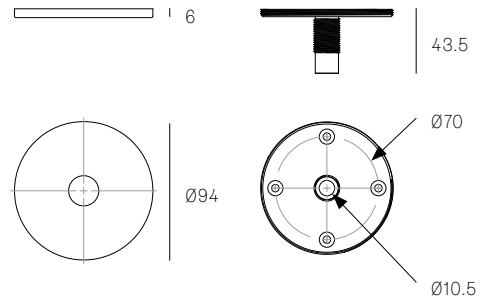

XXX.12 CEILING MOUNTED SPECIFICATION

Materials Brass, black, or white powder coated stainless steel cover
Power Supply Remote