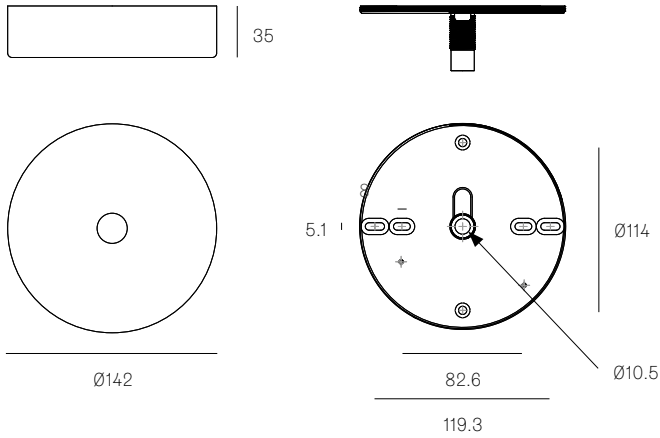

XXX.3 - XXX.9 CEILING MOUNTED SPECIFICATION

Materials Brass or black stainless steel cover
Power Supply Integral