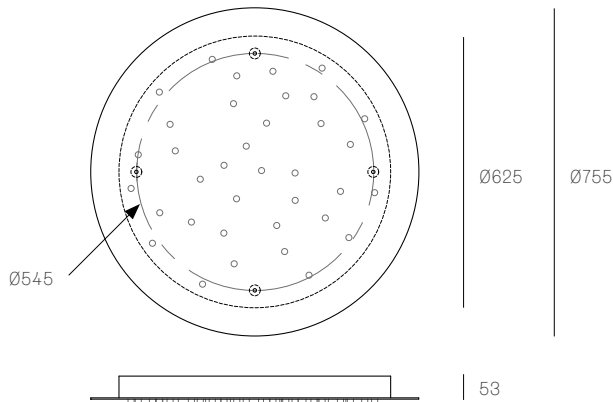

XXX.36 ROUND
SPECIFICATION

Pendants	Thirty-six
Material	White powder coated stainless steel cover
Cable	Coaxial cable Non-adjustable. 3000 standard / up to 30500 maximum
Power Supply	Integral
Wood Backing	Ø609 x 16