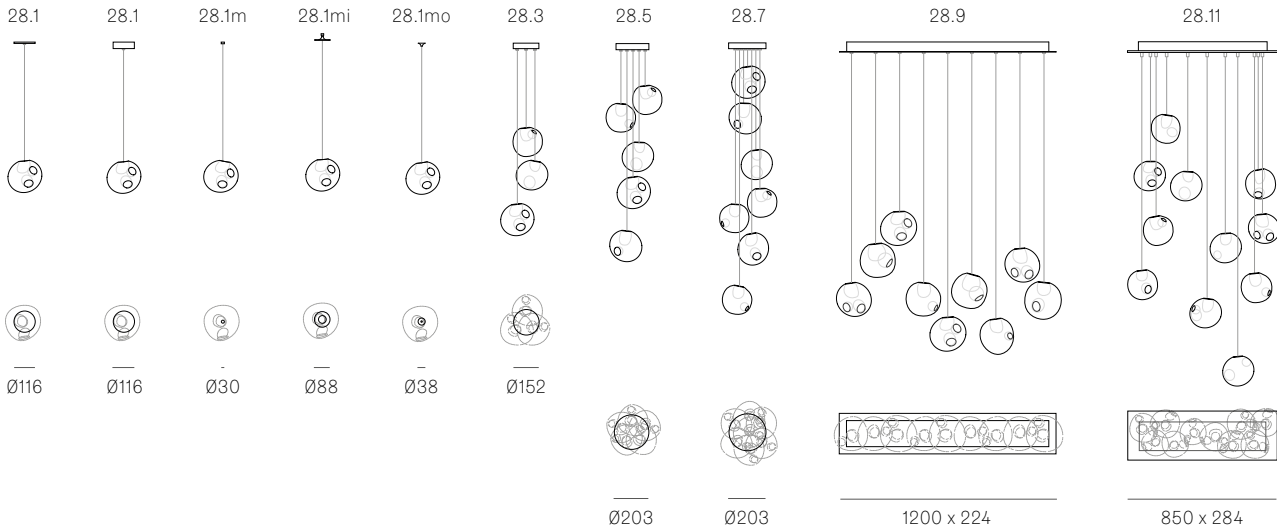

± Ø165mm

Image shown above 28.5 with round canopy

<b>Series</b>	28
<b>Mounting</b>	Ceiling mounted
<b>Glass Colours</b>	Clear, colour pendants
<b>Lamp</b>	1.5W LED, 2500K, 130lm 20W Xenon, 2600K, 196lm
<b>Coaxial Length</b>	3000mm standard / up to 30500mm maximum Adjustable length: 28.1 - 28.9 Non-adjustable length: 28.11 - 28.28
<b>Canopy Finishes</b>	28.1 - 28.7: white, black or brushed nickel canopy 28.1mi/mo: white polyurethane canopy 28.9 - 28.28: white canopy
<b>Materials</b>	Blown glass, braided metal coaxial cable, electrical components, steel canopy
<b>Power Supply</b>	Integral Remote mounted for 28.1m/mo/mi  Bocci recommends remote mounting power supplies for ease of long-term maintenance.
<b>Environment</b>	Indoor, dry location. IP30
<b>Note</b>	Unless otherwise noted when ordering, all fixtures will be outfitted to be xenon compatible.  Every single Bocci product is handmade. Each one is variously blown, poured, carved, polished, packed and dispatched directly by us. As such, no two products are identical; they are individual, irregular expressions of our research.
<b>Patent #</b>	CAN 134238 US D687,740 EU 001695834-001 to 004

**Weight (kg)**

Round

<b>28.1</b>	1.3
<b>28.3</b>	3.5
<b>28.5</b>	6
<b>28.7</b>	8
<b>28.11</b>	29
<b>28.20</b>	52

Square

<b>28.11</b>	29
<b>28.16</b>	39.5
<b>28.28</b>	65

Rectangle

<b>28.9</b>	16
<b>28.11</b>	28
<b>28.16</b>	38
<b>28.20</b>	52
<b>28.28</b>	66.8

**Certifications**

**ADJUSTABLE LENGTH**

up to 3000  
standard  
up to 30500  
custom

**NON-ADJUSTABLE LENGTH**

up to 3000  
standard  
up to  
30500  
custom

All dimensions are in millimeters (mm) unless otherwise specified.

118t

All dimensions are in millimeters (mm) unless otherwise specified.

± Ø165mm

Image shown 28s (left), 28sp (center), 28s Brass (right)

**Series** 28

**Mounting** Wall mounted

**Glass Colours** Clear, colour pendants