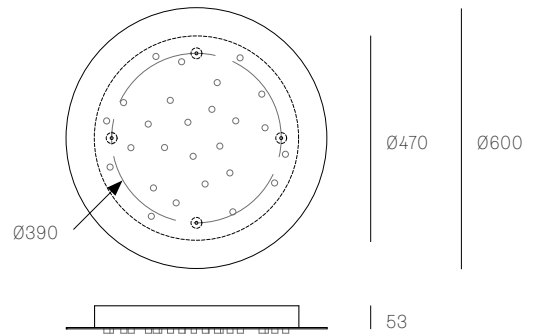

XXX.26 ROUND
SPECIFICATION

Pendants	Twenty-six
Material	White powder coated stainless steel cover
Cable	Coaxial cable Non-adjustable. 3000 standard / up to 30500 maximum
Power Supply	Integral
Wood Backing	Ø454 x 16