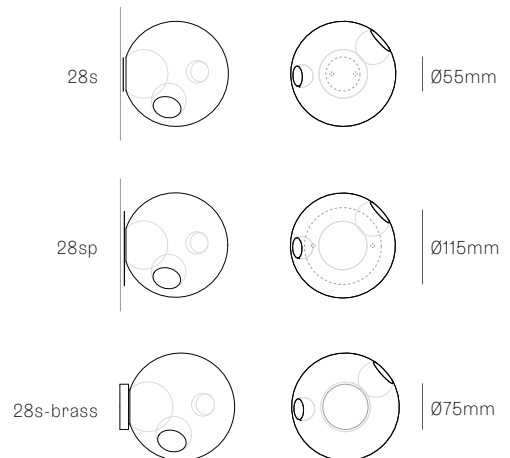

± Ø165mm

Image shown above 28.5 with round canopy

<b>Series</b>	28
<b>Mounting</b>	Ceiling mounted
<b>Glass Colours</b>	Clear, colour pendants
<b>Lamp</b>	1.5W LED, 2500K, 130lm 20W Xenon, 2600K, 196lm
<b>Coaxial Length</b>	3000mm standard / up to 30500mm maximum Adjustable length: 28.1 - 28.9 Non-adjustable length: 28.11 - 28.28
<b>Canopy Finishes</b>	28.1 - 28.7: white, black or brushed nickel canopy 28.1mi/mo: white polyurethane canopy 28.9 - 28.28: white canopy
<b>Materials</b>	Blown glass, braided metal coaxial cable, electrical components, steel canopy
<b>Power Supply</b>	Integral Remote mounted for 28.1m/mo/mi  Bocci recommends remote mounting power supplies for ease of long-term maintenance.
<b>Environment</b>	Indoor, dry location. IP30
<b>Note</b>	Unless otherwise noted when ordering, all fixtures will be outfitted to be xenon compatible.  Every single Bocci product is handmade. Each one is variously blown, poured, carved, polished, packed and dispatched directly by us. As such, no two products are identical; they are individual, irregular expressions of our research.
<b>Patent #</b>	CAN 134238 US D687,740 EU 001695834-001 to 004

**Certifications**

**ADJUSTABLE LENGTH**

up to 3000  
standard  
up to 30500  
custom

**NON-ADJUSTABLE LENGTH**

up to 3000  
standard  
up to  
30500  
custom

All dimensions are in millimeters (mm) unless otherwise specified.

118t

All dimensions are in millimeters (mm) unless otherwise specified.

± Ø165mm

Image shown 28s (left), 28sp (center), 28s Brass (right)

**Series** 28

**Mounting** Wall mounted

**Glass Colours** Clear, colour pendants

**Patent #** US D687,740  
EU 001695834-001 to 004

**Certifications**

**Weight (kg)**

<b>28s</b>	1
<b>28sp</b>	1
<b>28s Brass</b>	1.4

**XXXT**  
SPECIFICATION

- Pendant** One
- Material** Brass base and dial control
- Cable** Black flexible cord, 2290mm
- Plug Type** Type A - 110V  
Type C - 230V  
Type G - 230V  
Type I - 230V