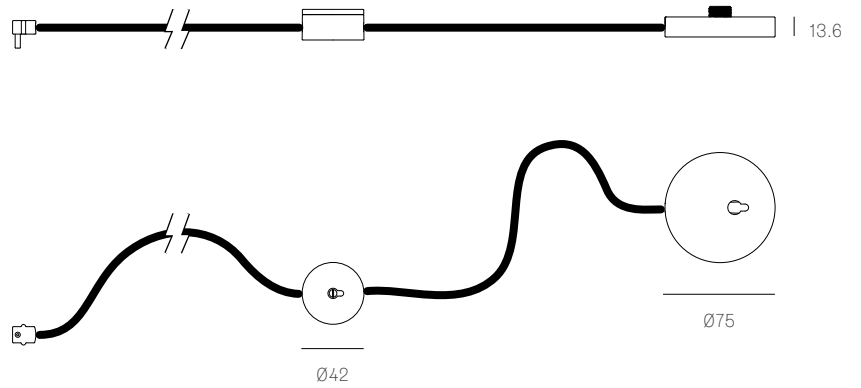

± Ø165mm

Image shown above 28.5 with round canopy

<b>Series</b>	28
<b>Mounting</b>	Ceiling mounted
<b>Glass Colours</b>	Clear, colour pendants
<b>Lamp</b>	1.5W LED, 2500K, 130lm 20W Xenon, 2600K, 196lm
<b>Coaxial Length</b>	3000mm standard / up to 30500mm maximum Adjustable length: 28.1 - 28.9 Non-adjustable length: 28.11 - 28.28
<b>Canopy Finishes</b>	28.1 - 28.7: white, black or brushed nickel canopy 28.1mi/mo: white polyurethane canopy 28.9 - 28.28: white canopy
<b>Materials</b>	Blown glass, braided metal coaxial cable, electrical components, steel canopy
<b>Power Supply</b>	Integral Remote mounted for 28.1m/mo/mi  Bocci recommends remote mounting power supplies for ease of long-term maintenance.
<b>Environment</b>	Indoor, dry location. IP30
<b>Note</b>	Unless otherwise noted when ordering, all fixtures will be outfitted to be xenon compatible.  Every single Bocci product is handmade. Each one is variously blown, poured, carved, polished, packed and dispatched directly by us. As such, no two products are identical; they are individual, irregular expressions of our research.
<b>Patent #</b>	CAN 134238 US D687,740 EU 001695834-001 to 004

**Patent #** US D687,740  
EU 001695834-001 to 004

**Certifications**

**Weight (kg)**

<b>28s</b>	1
<b>28sp</b>	1
<b>28s Brass</b>	1.4

**XXXT**  
SPECIFICATION

- Pendant** One
- Material** Brass base and dial control
- Cable** Black flexible cord, 2290mm
- Plug Type** Type A - 110V  
Type C - 230V  
Type G - 230V  
Type I - 230V