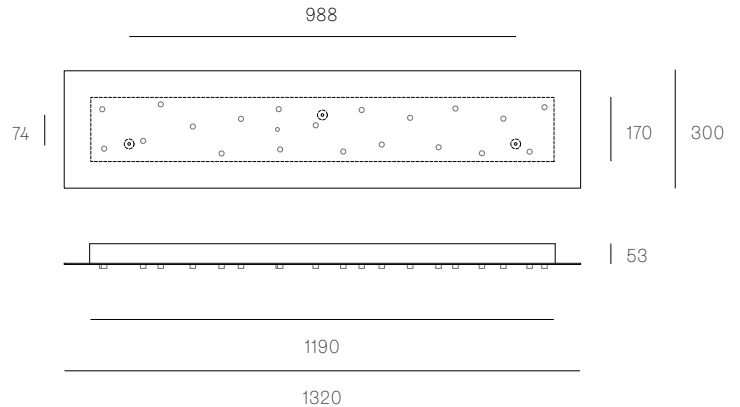

XXX.20 RECTANGLE
SPECIFICATION

Pendants	Twenty
Material	White powder coated stainless steel cover
Cable	Coaxial cable Non-adjustable. 3000 standard / up to 30500 maximum
Power Supply	Integral
Wood Backing	1174 x 154 x 16