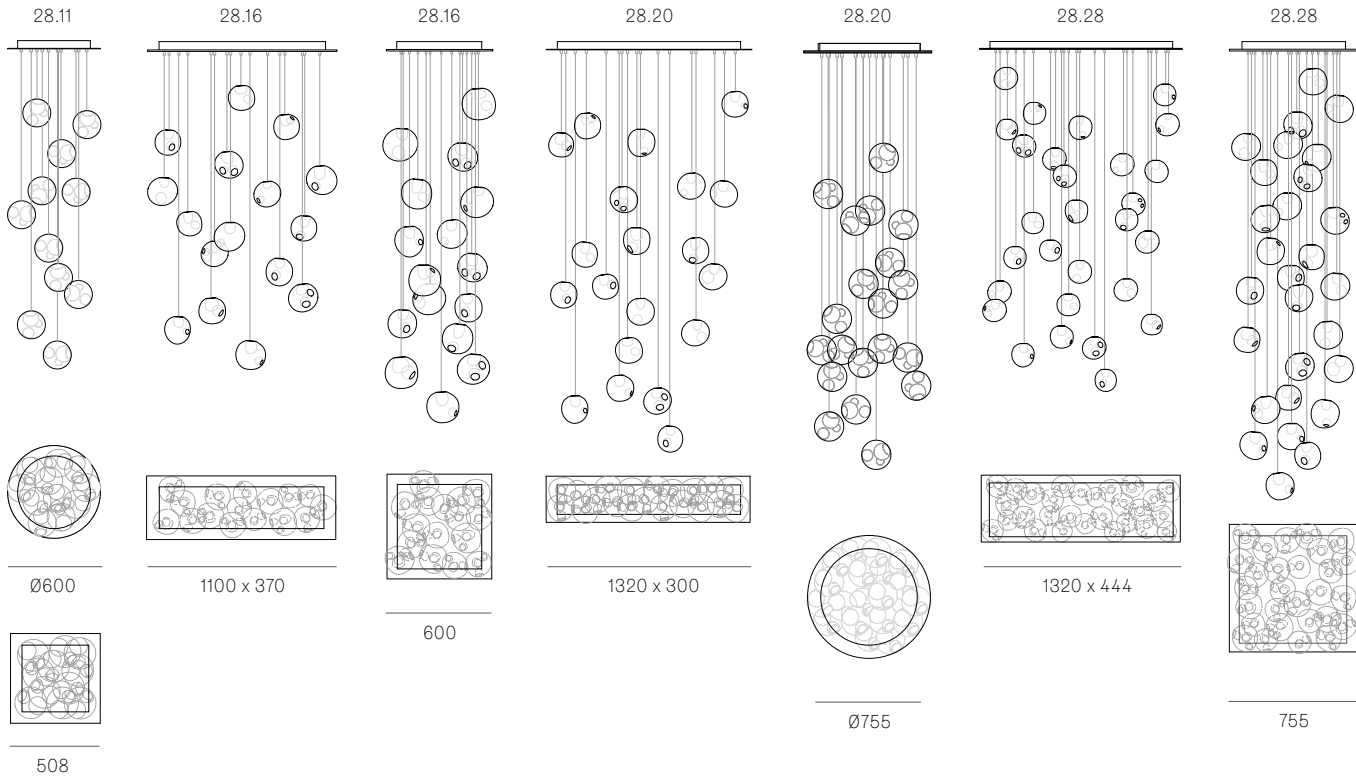

± Ø165mm

Image shown above 28.5 with round canopy

<b>Series</b>	28
<b>Mounting</b>	Ceiling mounted
<b>Glass Colours</b>	Clear, colour pendants
<b>Lamp</b>	1.5W LED, 2500K, 130lm 20W Xenon, 2600K, 196lm
<b>Coaxial Length</b>	3000mm standard / up to 30500mm maximum Adjustable length: 28.1 - 28.9 Non-adjustable length: 28.11 - 28.28
<b>Canopy Finishes</b>	28.1 - 28.7: white, black or brushed nickel canopy 28.1mi/mo: white polyurethane canopy 28.9 - 28.28: white canopy
<b>Materials</b>	Blown glass, braided metal coaxial cable, electrical components, steel canopy
<b>Power Supply</b>	Integral Remote mounted for 28.1m/mo/mi  Bocci recommends remote mounting power supplies for ease of long-term maintenance.
<b>Environment</b>	Indoor, dry location. IP30
<b>Note</b>	Unless otherwise noted when ordering, all fixtures will be outfitted to be xenon compatible.  Every single Bocci product is handmade. Each one is variously blown, poured, carved, polished, packed and dispatched directly by us. As such, no two products are identical; they are individual, irregular expressions of our research.
<b>Patent #</b>	CAN 134238 US D687,740 EU 001695834-001 to 004

**Weight (kg)**

Round

<b>28.1</b>	1.3
<b>28.3</b>	3.5
<b>28.5</b>	6
<b>28.7</b>	8
<b>28.11</b>	29
<b>28.20</b>	52

Square

<b>28.11</b>	29
<b>28.16</b>	39.5
<b>28.28</b>	65

Rectangle

<b>28.9</b>	16
<b>28.11</b>	28
<b>28.16</b>	38
<b>28.20</b>	52
<b>28.28</b>	66.8

**Certifications**

**ADJUSTABLE LENGTH**

up to 3000  
standard  
up to 30500  
custom

**NON-ADJUSTABLE LENGTH**

up to 3000  
standard  
up to  
30500  
custom

All dimensions are in millimeters (mm) unless otherwise specified.