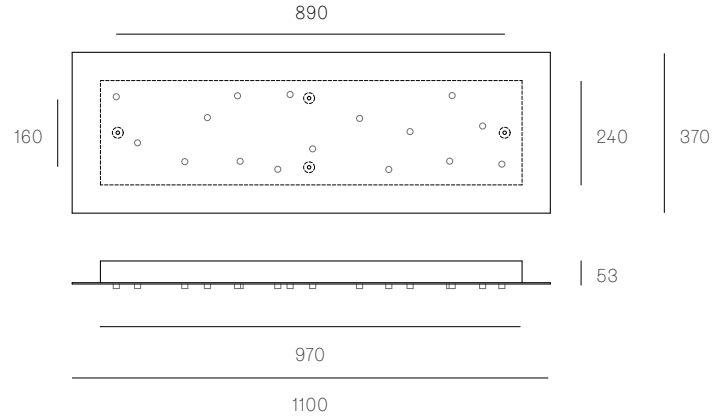

XXX.16 RECTANGLE
SPECIFICATION

Pendants	Sixteen
Material	White powder coated stainless steel cover
Cable	Coaxial cable Non-adjustable. 3000 standard / up to 30500 maximum
Power Supply	Integral
Wood Backing	954 x 224 x 16