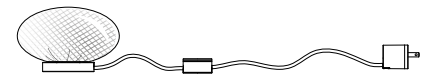

PLUG TYPES

TABLE LIGHT

± Ø165

Ø190 - 215

100 - 150

± 230 - 380

± Ø100 - 120

± Ø135

84Vt

± 190

± Ø140 - 160mm

All dimensions are in millimeters (mm) unless otherwise specified.