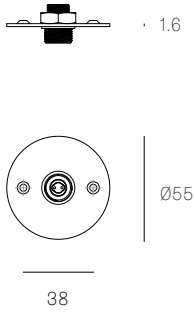

All dimensions are in millimeters (mm) unless otherwise specified.

**XXX.50 SQUARE**  
SPECIFICATION

<b>Pendants</b>	Fifty
<b>Material</b>	White powder coated stainless steel cover
<b>Cable</b>	Coaxial cable Non-adjustable. 3000 standard / up to 30500 maximum
<b>Power Supply</b>	Integral
<b>Wood Backing</b>	609 x 609 x 16

All dimensions are in millimeters (mm)  
unless otherwise specified.

**XXXS**  
SPECIFICATION

**Pendant** One  
**Material** White powder coated stainless steel cover  
**Power Supply** Remote

**XXXSP**  
SPECIFICATION