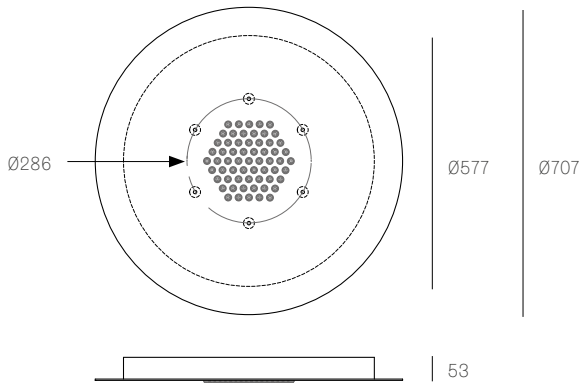

XXX.61C
SPECIFICATION

Pendants	Sixty-one
Material	White powder coated stainless steel cover
Copper Suspension	Non-adjustable. 3000 standard / up to 9900 maximum
Power Supply	Integral
Wood Backing	Ø561 x 16