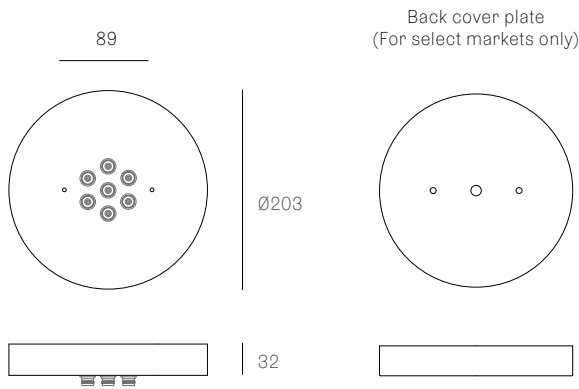

XXX.7C
SPECIFICATION

Pendants	Seven
Material	White powder coated stainless steel cover
Copper Suspension	Non-adjustable. 3000 standard / up to 9900 maximum
Power Supply	Integral

All dimensions are in millimeters (mm) unless otherwise specified.