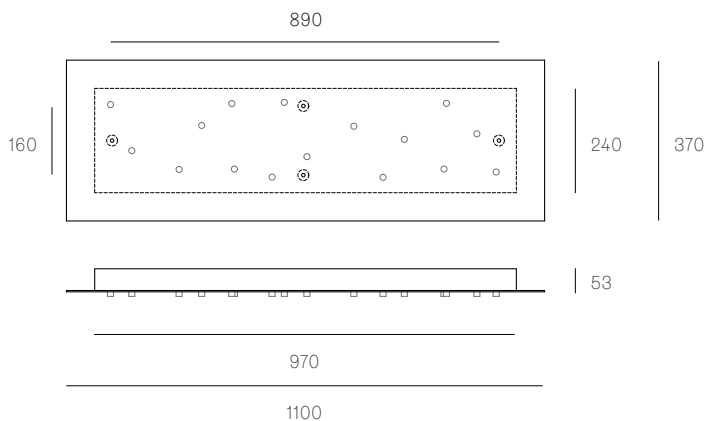

38.16 RECTANGLE
SPECIFICATION

Pendants	Sixteen
Material	White powder coated stainless steel cover
Copper Suspension	Non-adjustable. 3000 standard / up to 9900 maximum
Power Supply	Integral
Wood Backing	954 x 224 x 16