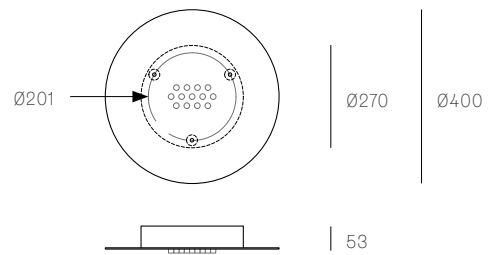

XXX.13C
SPECIFICATION

Pendants	Thirteen
Material	White powder coated stainless steel cover
Copper Suspension	Non-adjustable. 3000 standard / up to 9900 maximum
Power Supply	Integral
Wood Backing	Ø250 x 16