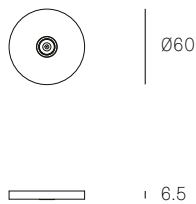

XXX.1MC / 38.3M
SPECIFICATION

Pendant(s)	One/Three
Material	Copper or white powder coated stainless steel cover
Copper Suspension	Non-adjustable. 3000 standard / up to 9900 maximum
Power Supply	Remote