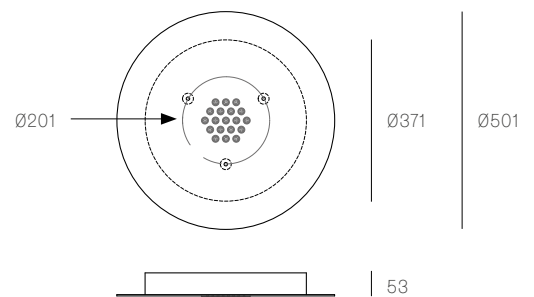

XXX.19C
SPECIFICATION

Pendants	Nineteen
Material	White powder coated stainless steel cover
Copper Suspension	Non-adjustable. 3000 standard / up to 9900 maximum
Power Supply	Integral
Wood Backing	Ø355 x 16