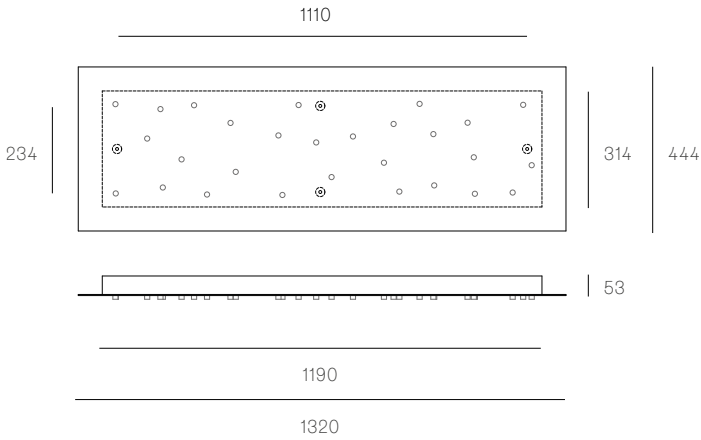

38.28 RECTANGLE
SPECIFICATION

Pendants	Twenty-eight
Material	White powder coated stainless steel cover
Copper Suspension	Non-adjustable. 3000 standard / up to 9900 maximum
Power Supply	Integral
Wood Backing	1174 x 298 x 16