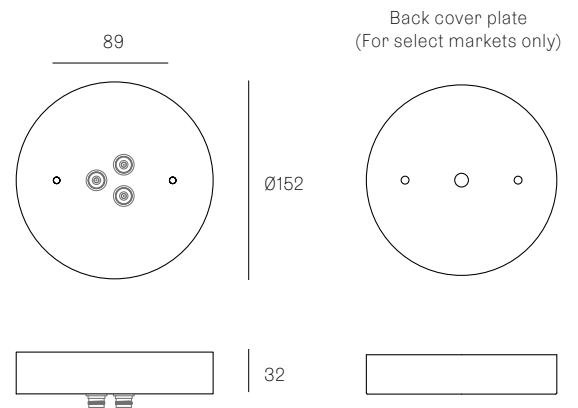

38.3C
SPECIFICATION

Pendants	Three
Material	White powder coated stainless steel cover
Copper Suspension	Non-adjustable. 3000 standard / up to 9900 maximum
Power Supply	Integral