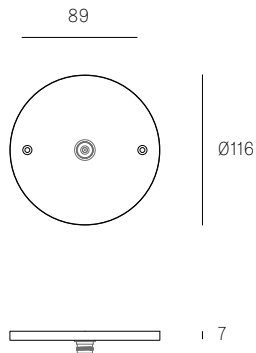

XXX.1C
SPECIFICATION

Pendant	One
Material	White powder coated stainless steel cover
Copper Suspension	Non-adjustable. 3000 standard / up to 9900 maximum
Power Supply	Integral