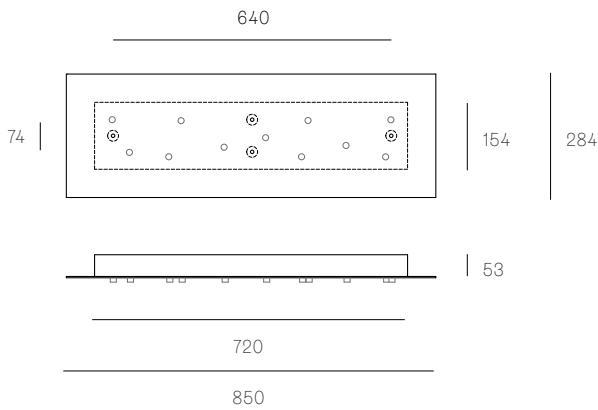

38.11 RECTANGLE
SPECIFICATION

Pendants	Eleven
Material	White powder coated stainless steel cover
Copper Suspension	Non-adjustable. 3000 standard / up to 9900 maximum
Power Supply	Integral
Wood Backing	704 x 138 x 16