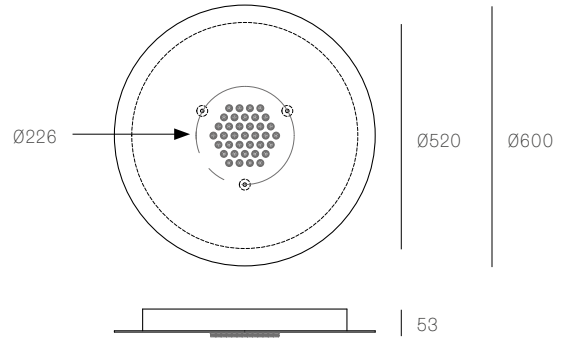

XXX.37C
SPECIFICATION

Pendants	Thirty-seven
Material	White powder coated stainless steel cover
Copper Suspension	Non-adjustable. 3000 standard / up to 9900 maximum
Power Supply	Integral
Wood Backing	Ø454 x 16