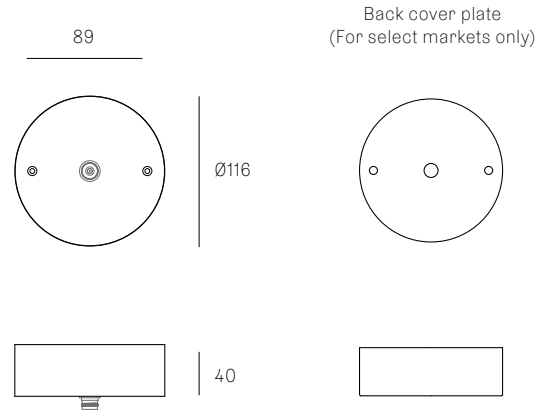

Certifications

Weight (kg)

38.3m	8
38.3	8
38.11	31
38.16	43
38.28	75

NON-ADJUSTABLE LENGTH

38.3m

38.3

3 light sources, 2 vessels, and 3 independent canopies

3 light sources, 2 vessels

up to 3000 standard

up to 9900 custom

Ø116

Ø116

38.11

11 light sources, 8 vessels

38.16

16 light sources, 12 vessels

38.28

28 light sources, 20 vessels

up to 3000 standard

up to 9900 custom

850 x 284

1100 x 370

1320 x 444

All dimensions are in millimeters (mm) unless otherwise specified.

XXX.1C
SPECIFICATION

Pendant	One
Material	White powder coated stainless steel cover
Copper Suspension	Non-adjustable. 3000 standard / up to 9900 maximum
Power Supply	Integral

XXX.1C DEEP
SPECIFICATION

Pendant	One
Material	White powder coated stainless steel cover
Copper Suspension	Non-adjustable. 3000 standard / up to 9900 maximum
Power Supply	Integral