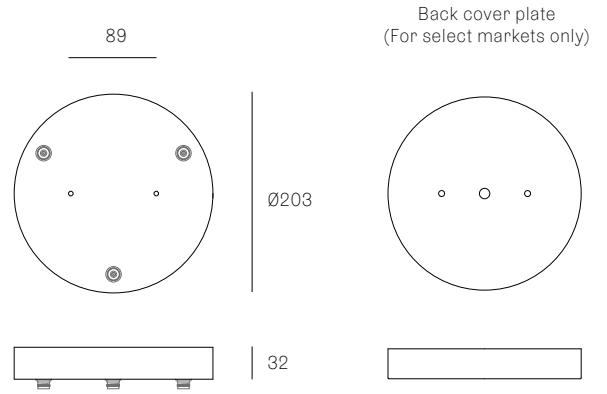

44.3M
SPECIFICATION

Pendant	Three
Material	Copper or white powder coated stainless steel cover
Cable	Coaxial cable Adjustable. 3000 standard / up to 30500
Power Supply	Remote

44.3
SPECIFICATION

Pendant	Three
Material	White powder coated stainless steel cover
Cable	Coaxial cable Adjustable. 3000 standard / up to 30500 maximum
Power Supply	Integral