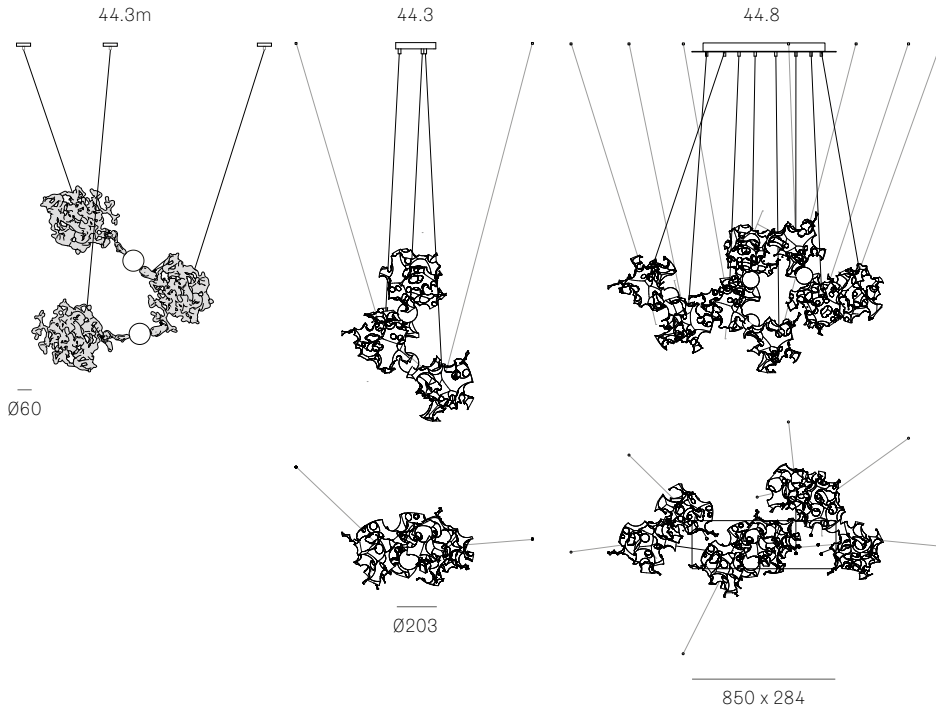

Image shown above 44.8 with rectangular canopy

± 180 - 330mm

<b>Series</b>	44
<b>Mounting</b>	Ceiling mounted
<b>Pendant Colour</b>	Aluminum
<b>Lamp</b>	1.5W LED, 2500K, 130lm
<b>Coaxial Cable</b>	Adjustable 3000mm standard / up to 30500mm maximum
<b>Canopy Finish</b>	White canopy
<b>Materials</b>	Cast aluminum, braided metal coaxial cable, suspension cable, electrical components, steel canopy
<b>Power Supply</b>	Integral for 44.3 Remote mounted for 44.3m, 44.8, 44.14
<b>Environment</b>	Indoor, dry location. IP30
<b>Note</b>	Every single Bocci product is handmade. Each one is variously blown, poured, carved, polished, packed and dispatched directly by us. As such, no two products are identical; they are individual, irregular expressions of our research.
<b>Patent #</b>	US D776,856 EU 002840975-0001-0003

**Certifications**

**Weight (kg)**

Round

<b>44.3</b>	13.6
-------------	------

Rectangle

<b>44.8</b>	50
-------------	----

<b>44.14</b>	67.6
--------------	------

ADJUSTABLE LENGTH

up to 3000  
standard

up to  
30500  
custom

up to 3000  
standard

up to  
30500  
custom

All dimensions are in millimeters (mm) unless otherwise specified.

± 250 - 400mm

44t

Image shown above 44t