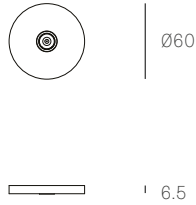

44.3M
SPECIFICATION

Pendant	Three
Material	Copper or white powder coated stainless steel cover
Cable	Coaxial cable Adjustable. 3000 standard / up to 30500
Power Supply	Remote