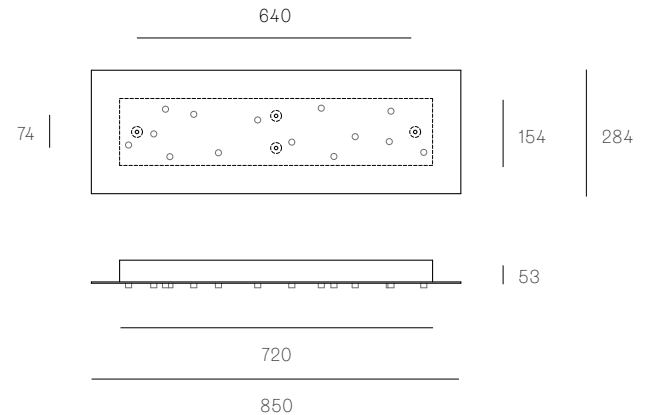

44.14 RECTANGLE
SPECIFICATION

Pendant	Fourteen
Material	White powder coated stainless steel cover
Cable	Coaxial cable Adjustable. 3000 standard / up to 30500 maximum
Power Supply	Integral
Wood Backing	704 x 138 x 16