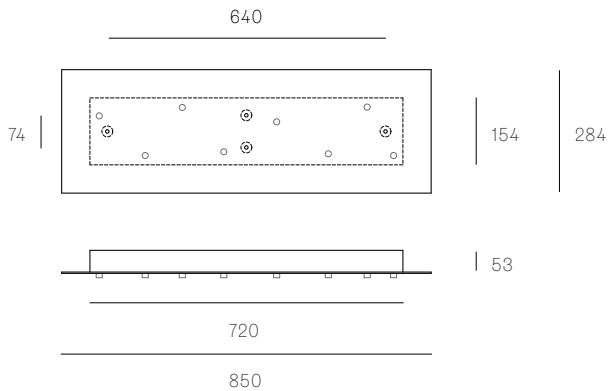

44.8 RECTANGLE
SPECIFICATION

Pendant	Eight
Material	White powder coated stainless steel cover
Cable	Coaxial cable Adjustable. 3000 standard / up to 30500 maximum
Power Supply	Integral
Wood Backing	704 x 138 x 16