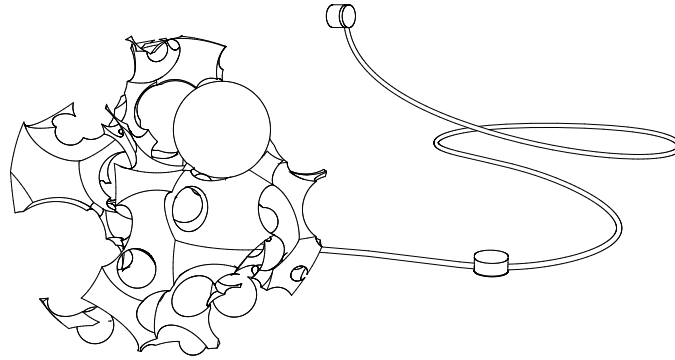

± 250 - 400mm

Image shown above 44t

Series	44
Pendant Colour	Aluminum
Lamp	1.5W LED, 2500K, 130lm
Plug Types	Type A - 110V Type C - 230V Type G - 230V Type I - 230V
Cable length	2290mm black flexible cord
Finish	Aluminum
Materials	Cast aluminum, electrical components
Power Supply	Integral, dial control with build-in dimmer
Dimming	Built-in dimmer ONLY
Environment	Indoor, dry location. IP20
Note	Bocci recommends wearing gloves during the installation. The aluminum pendant may be sharp to handle. Every single Bocci product is handmade. Each one is variously blown, poured, carved, polished, packed and dispatched directly by us. As such, no two products are identical; they are individual, irregular expressions of our research.
Patent #	US D776,856 EU 002840975-0001-0003

Weight (kg)

44t   3

PLUG TYPES

Certifications