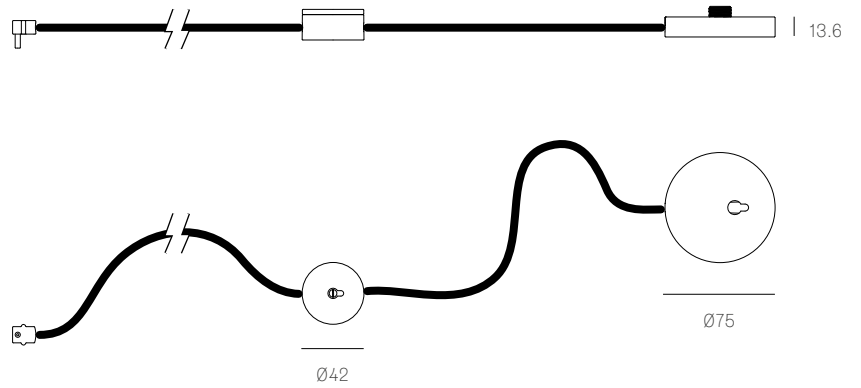

Image shown above 44.8 with rectangular canopy

± 180 - 330mm

<b>Series</b>	44
<b>Mounting</b>	Ceiling mounted
<b>Pendant Colour</b>	Aluminum
<b>Lamp</b>	1.5W LED, 2500K, 130lm
<b>Coaxial Cable</b>	Adjustable 3000mm standard / up to 30500mm maximum
<b>Canopy Finish</b>	White canopy
<b>Materials</b>	Cast aluminum, braided metal coaxial cable, suspension cable, electrical components, steel canopy
<b>Power Supply</b>	Integral for 44.3 Remote mounted for 44.3m, 44.8, 44.14
<b>Environment</b>	Indoor, dry location. IP30
<b>Note</b>	Every single Bocci product is handmade. Each one is variously blown, poured, carved, polished, packed and dispatched directly by us. As such, no two products are identical; they are individual, irregular expressions of our research.
<b>Patent #</b>	US D776,856 EU 002840975-0001-0003

**XXXT**  
SPECIFICATION

- Pendant** One
- Material** Brass base and dial control
- Cable** Black flexible cord, 2290mm
- Plug Type** Type A - 110V  
Type C - 230V  
Type G - 230V  
Type I - 230V

**44T**  
SPECIFICATION

- Pendant** One
- Material** Black base and dial control
- Cable** Black flexible cord, 2290mm
- Plug Type** Type A - 110V  
Type C - 230V  
Type G - 230V  
Type I - 230V

All dimensions are in millimeters (mm) unless otherwise specified.