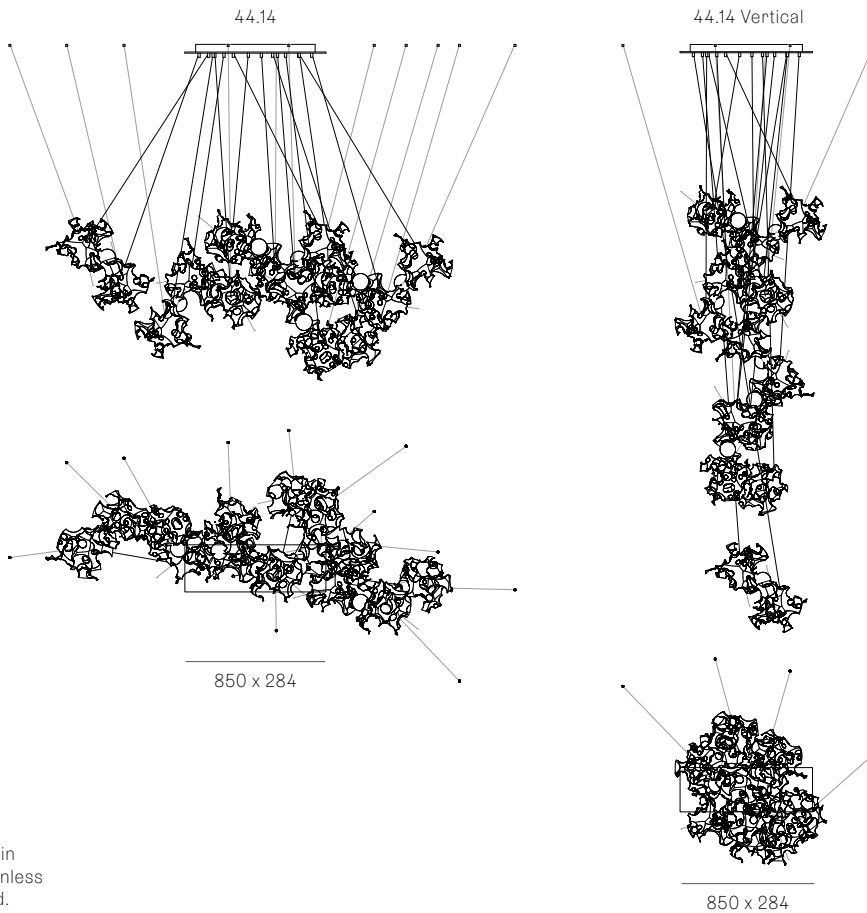

Image shown above 44.8 with rectangular canopy

± 180 - 330mm

<b>Series</b>	44
<b>Mounting</b>	Ceiling mounted
<b>Pendant Colour</b>	Aluminum
<b>Lamp</b>	1.5W LED, 2500K, 130lm
<b>Coaxial Cable</b>	Adjustable 3000mm standard / up to 30500mm maximum
<b>Canopy Finish</b>	White canopy
<b>Materials</b>	Cast aluminum, braided metal coaxial cable, suspension cable, electrical components, steel canopy
<b>Power Supply</b>	Integral for 44.3 Remote mounted for 44.3m, 44.8, 44.14
<b>Environment</b>	Indoor, dry location. IP30
<b>Note</b>	Every single Bocci product is handmade. Each one is variously blown, poured, carved, polished, packed and dispatched directly by us. As such, no two products are identical; they are individual, irregular expressions of our research.
<b>Patent #</b>	US D776,856 EU 002840975-0001-0003

**Certifications**

**Weight (kg)**

Round

<b>44.3</b>	13.6
-------------	------

Rectangle

<b>44.8</b>	50
-------------	----

<b>44.14</b>	67.6
--------------	------

ADJUSTABLE LENGTH

up to 3000  
standard

up to  
30500  
custom

up to 3000  
standard

up to  
30500  
custom

All dimensions are in millimeters (mm) unless otherwise specified.

± 250 - 400mm

44t

Image shown above 44t