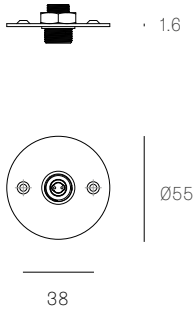

**Patent #** US D762,323 S  
EU 002633230-0001 - 0003

**Certifications**

**Weight (kg)**

<b>73s</b>	<b>3.7</b>
<b>73sp</b>	<b>3.7</b>
<b>73s Brass</b>	<b>3.7</b>

**XXXS**  
SPECIFICATION

**Pendant** One  
**Material** White powder coated stainless steel cover  
**Power Supply** Remote

**76SP**  
SPECIFICATION

**Pendant** One  
**Material** White powder coated stainless steel cover  
**Power Supply** Integral  
 Remote for select markets only

All dimensions are in millimeters (mm) unless otherwise specified.