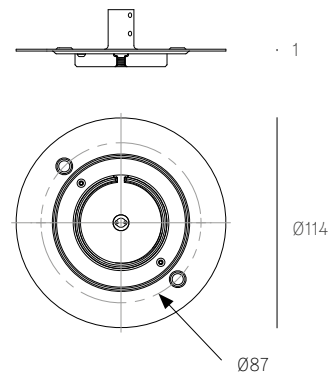

**Patent #** US D762,323 S  
EU 002633230-0001 - 0003

**Certifications**

**Weight (kg)**

<b>73s</b>	<b>3.7</b>
<b>73sp</b>	<b>3.7</b>
<b>73s Brass</b>	<b>3.7</b>

**XXXS**  
SPECIFICATION

**Pendant** One  
**Material** White powder coated stainless steel cover  
**Power Supply** Remote

**76SP**  
SPECIFICATION

**Pendant** One  
**Material** White powder coated stainless steel cover  
**Power Supply** Integral  
 Remote for select markets only

All dimensions are in millimeters (mm) unless otherwise specified.

**XXXS BRASS**  
SPECIFICATION

<b>Pendant</b>	One
<b>Material</b>	Brass base
<b>Power Supply</b>	Remote

All dimensions are in millimeters (mm)  
unless otherwise specified.