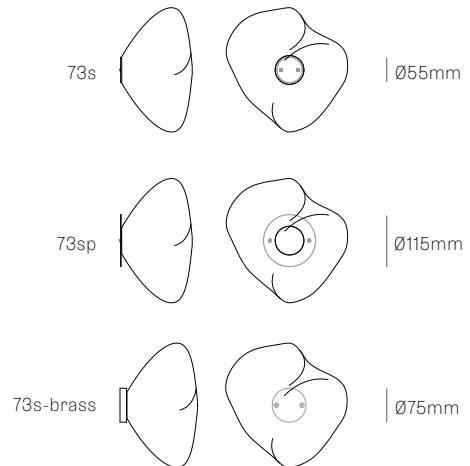

Image shown above 73sp

**Series** 73

**Mounting** Wall mounted

**Glass Colours** Grey 1, grey 2, grey 3

**Lamp** 1.5W LED, 2500K, 130lm  
10W Xenon, 2600K, 81m (73s & 73sp ONLY)

**Canopy Finishes** 73s/sp: White canopy  
73s Brass: Brass

**Patent #** US D762,323 S  
EU 002633230-0001 - 0003

**Certifications**

**Weight (kg)**

<b>73s</b>	<b>3.7</b>
<b>73sp</b>	<b>3.7</b>
<b>73s Brass</b>	<b>3.7</b>

**XXXS**  
SPECIFICATION

**Pendant** One  
**Material** White powder coated stainless steel cover  
**Power Supply** Remote

**76SP**  
SPECIFICATION

**Pendant** One  
**Material** White powder coated stainless steel cover  
**Power Supply** Integral  
 Remote for select markets only

All dimensions are in millimeters (mm) unless otherwise specified.

**XXXS BRASS**  
SPECIFICATION

<b>Pendant</b>	One
<b>Material</b>	Brass base
<b>Power Supply</b>	Remote

All dimensions are in millimeters (mm)  
unless otherwise specified.