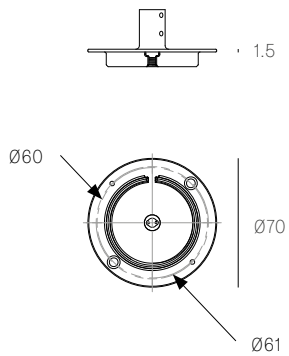

**Patent #** US D762,323 S  
EU 002633230-0001 - 0003

**Certifications**

**Weight (kg)**

<b>73s</b>	<b>3.7</b>
<b>73sp</b>	<b>3.7</b>
<b>73s Brass</b>	<b>3.7</b>

**XXXS**  
SPECIFICATION

**Pendant** One  
**Material** White powder coated stainless steel cover  
**Power Supply** Remote

**76SP**  
SPECIFICATION

**Pendant** One  
**Material** White powder coated stainless steel cover  
**Power Supply** Integral  
 Remote for select markets only

All dimensions are in millimeters (mm) unless otherwise specified.

**XXXS BRASS**  
SPECIFICATION

<b>Pendant</b>	One
<b>Material</b>	Brass base
<b>Power Supply</b>	Remote

All dimensions are in millimeters (mm)  
unless otherwise specified.