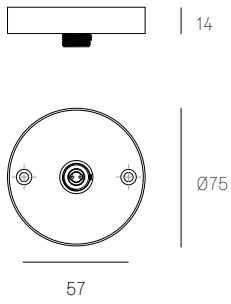

**Patent #** US D762,323 S  
EU 002633230-0001 - 0003

**Certifications**

**Weight (kg)**

<b>73s</b>	<b>3.7</b>
<b>73sp</b>	<b>3.7</b>
<b>73s Brass</b>	<b>3.7</b>

**XXXS**  
SPECIFICATION

**Pendant** One  
**Material** White powder coated stainless steel cover  
**Power Supply** Remote

**76SP**  
SPECIFICATION

**Pendant** One  
**Material** White powder coated stainless steel cover  
**Power Supply** Integral  
 Remote for select markets only

All dimensions are in millimeters (mm) unless otherwise specified.

**XXXS BRASS**  
SPECIFICATION

<b>Pendant</b>	One
<b>Material</b>	Brass base
<b>Power Supply</b>	Remote

All dimensions are in millimeters (mm)  
unless otherwise specified.