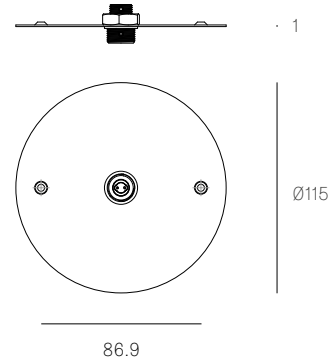

XXXSP
SPECIFICATION

Pendant One
Material White powder coated stainless steel cover
Power Supply Integral
Remote for select markets only