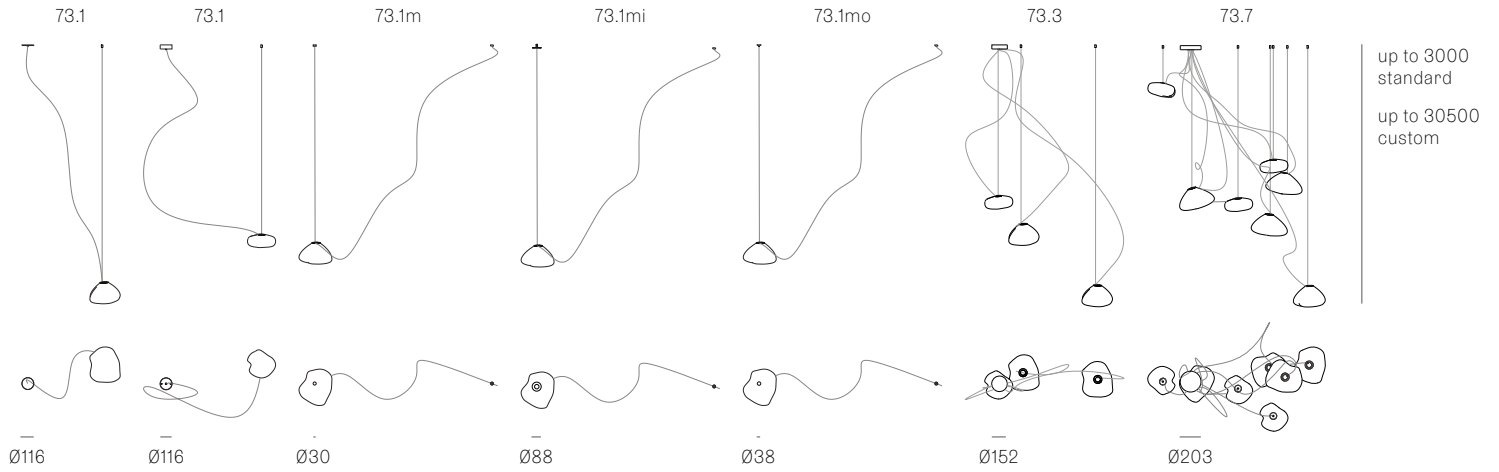

Image shown above 73.3 with round canopy

Series	73
Mounting	Ceiling mounted
Glass Colours	Clear, grey 1, grey 2, grey 3
Lamp	1.5W LED, 2500K, 130lm 10W Xenon, 2600K, 81lm
Sculptural Cable	3000mm standard / up to 30500mm maximum Adjustable length: 73.1 - 73.7 Non-adjustable length: 73.13 - 73.61
Cable Finishes	Black or nickel
Canopy Finishes	73.1 - 73.7: white, black or brushed nickel canopy 73.1mi/mo: white polyurethane canopy 73.13 - 73.61: white canopy
Materials	Blown glass, braided metal cable, electrical components, steel canopy
Power Supply	Integral Remote mounted for 73.1m/mo/mi Bocci recommends remote mounting power supplies for ease of long-term maintenance.
Environment	Indoor, dry location. IP30
Note	Unless otherwise noted when ordering, all fixtures will be outfitted to be xenon compatible. Pendant anchor kit included. Every single Bocci product is handmade. Each one is variously blown, poured, carved, polished, packed and dispatched directly by us. As such, no two products are identical; they are individual, irregular expressions of our research.
Patent #	US D762,323 S EU 002633230-0001 - 0003

Weight (kg)

Round

73.1	2.7
73.3	8
73.7	21
73.13	50.2
73.19	60.8
73.37	112
73.61	182

Best practices for wiring multiple single pendant fixtures with remote mounted power supplies:

- Multiple single pendant fixtures should be wired in parallel, DO NOT wire in series.
- Bocci recommends a home run line for each fixture location to avoid significant voltage drop.
- Calculations for distance to the power supply, or required wire gauge in order to avoid voltage drop, are the responsibility of the installing party.

ADJUSTABLE LENGTH

NON-ADJUSTABLE LENGTH

All dimensions are in millimeters (mm) unless otherwise specified.

XXX.1
SPECIFICATION

Pendant	One
Materials	Brushed nickel, white or black powder coated stainless steel cover
Cable	Sculptural cable Adjustable. 3000 standard / up to 30500 maximum
Power Supply	Integral Remote for select markets only