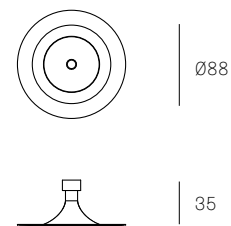

XXX.1MI
SPECIFICATION

Pendant	One
Material	White polyurethane
Cable	Sculptural cable Adjustable. 3000 standard / up to 30500 maximum
Power Supply	Remote