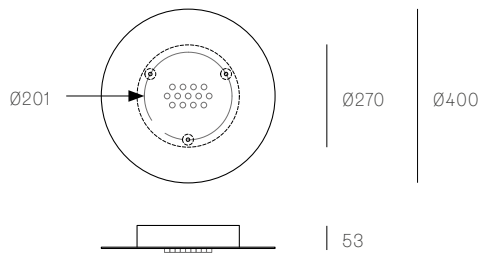

All dimensions are in millimeters (mm) unless otherwise specified.

XXX.13
SPECIFICATION

Pendants	Thirteen
Material	White powder coated stainless steel cover
Cable	Sculptural cable Non-adjustable. 3000 standard / up to 30500 maximum
Power Supply	Integral
Wood Backing	Ø250 x 16