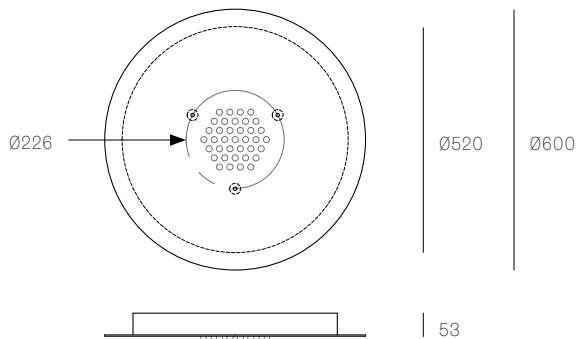

XXX.37
SPECIFICATION

Pendants	Thirty-seven
Material	White powder coated stainless steel cover
Cable	Sculptural cable Non-adjustable. 3000 standard / up to 30500 maximum
Power Supply	Integral
Wood Backing	Ø454 x 16