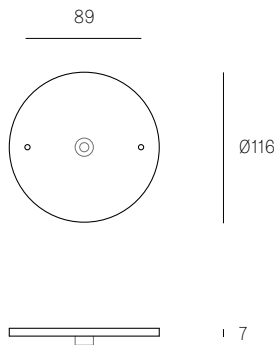

ADJUSTABLE LENGTH

NON-ADJUSTABLE LENGTH

All dimensions are in millimeters (mm) unless otherwise specified.

XXX.1
SPECIFICATION

Pendant	One
Materials	Brushed nickel, white or black powder coated stainless steel cover
Cable	Sculptural cable Adjustable. 3000 standard / up to 30500 maximum
Power Supply	Integral Remote for select markets only

XXX.1 DEEP
SPECIFICATION

Pendant	One
Materials	Brushed nickel, white or black powder coated stainless steel cover
Cable	Sculptural cable Adjustable. 3000 standard / up to 30500 maximum
Power Supply	Integral

Pendant	One
Material	White polyurethane
Cable	Sculptural cable Adjustable. 3000 standard / up to 30500 maximum
Power Supply	Remote

All dimensions are in millimeters (mm) unless otherwise specified.

XXX.1M0
SPECIFICATION

All dimensions are in millimeters (mm) unless otherwise specified.