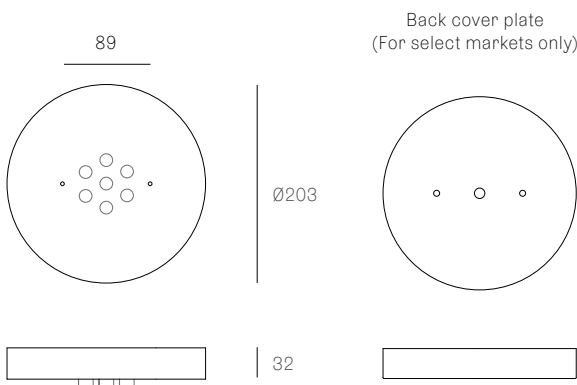

XXX.7
SPECIFICATION

Pendants	Seven
Materials	Brushed nickel, white or black powder coated stainless steel cover
Cable	Sculptural cable Adjustable. 3000 standard / up to 30500 maximum
Power Supply	Integral