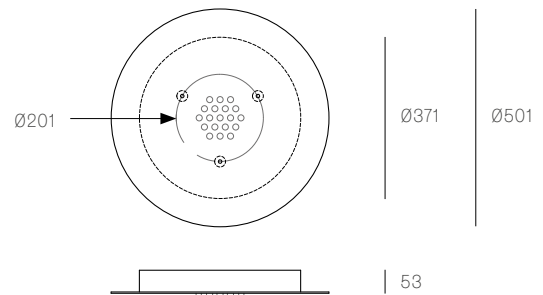

XXX.19
SPECIFICATION

Pendants	Nineteen
Material	White powder coated stainless steel cover
Cable	Sculptural cable Non-adjustable. 3000 standard / up to 30500 maximum
Power Supply	Integral
Wood Backing	Ø355 x 16