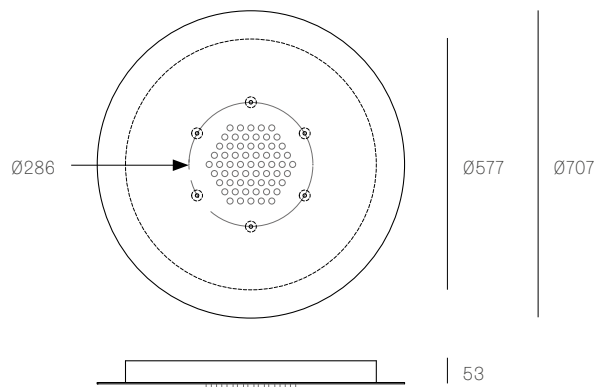

XXX.61
SPECIFICATION

Pendants	Sixty-one
Material	White powder coated stainless steel cover
Cable	Sculptural cable Non-adjustable. 3000 standard / up to 30500 maximum
Power Supply	Integral
Wood Backing	Ø561 x 16