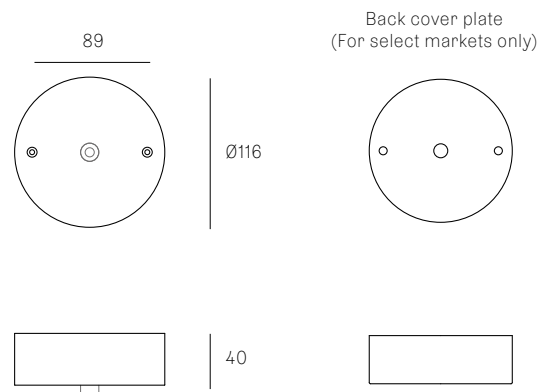

XXX.1 DEEP
SPECIFICATION

Pendant	One
Materials	Brushed nickel, white or black powder coated stainless steel cover
Cable	Sculptural cable Adjustable. 3000 standard / up to 30500 maximum
Power Supply	Integral