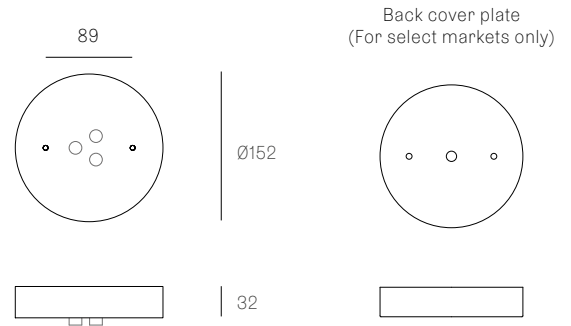

XXX.1M0
SPECIFICATION

Pendant	One
Material	White polyurethane
Cable	Sculptural cable Adjustable. 3000 standard / up to 30500 maximum
Power Supply	Remote

XXX.3
SPECIFICATION

Pendants	Three
Materials	Brushed nickel, white or black powder coated stainless steel cover
Cable	Sculptural cable Adjustable. 3000 standard / up to 30500 maximum
Power Supply	Integral