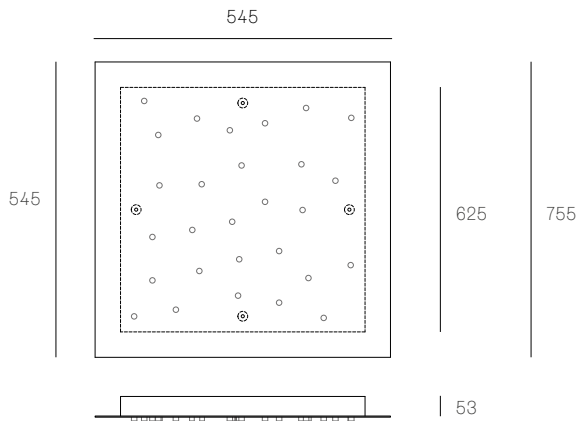

XXX.28 SQUARE
SPECIFICATION

Pendants	Twenty-eight
Material	White powder coated stainless steel cover
Cable	Coaxial cable Non-adjustable. 3000 standard / up to 30500 maximum
Power Supply	Integral
Wood Backing	609 x 609 x 16