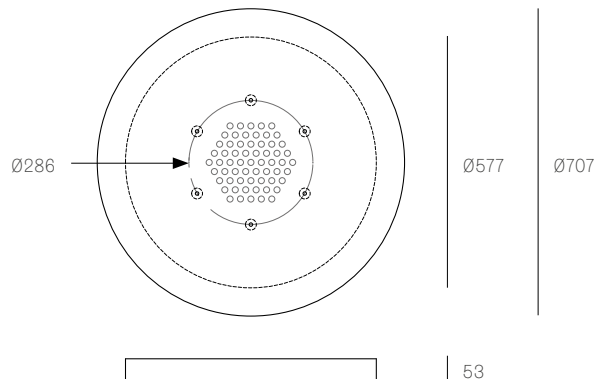

XXX.61
SPECIFICATION

Pendants	Sixty-one
Material	White powder coated stainless steel cover
Cable	Sculptural cable Non-adjustable. 3000 standard / up to 30500 maximum
Power Supply	Integral
Wood Backing	Ø561 x 16