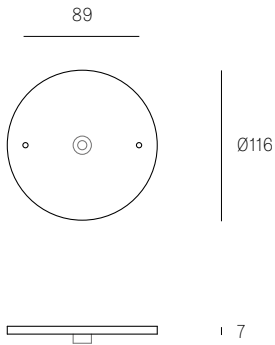

Weight (kg)

	
Round	Rectangle
73.1V	73.11V
1.7	26
73.3V	73.16V
5	39
73.5V	73.20V
8	45
73.7V	73.28V
12	63
	
Square	
73.11V	26
73.16V	37
73.28V	63

Certifications

ADJUSTABLE LENGTH

up to 3000
standard
up to 30500
custom

ADJUSTABLE LENGTH

NON-ADJUSTABLE LENGTH

All dimensions are in millimeters (mm) unless otherwise specified.

XXX.1
SPECIFICATION

Pendant	One
Materials	Brushed nickel, white or black powder coated stainless steel cover
Cable	Coaxial cable Adjustable. 3000 standard / up to 30500 maximum
Power Supply	Integral Remote for select markets only