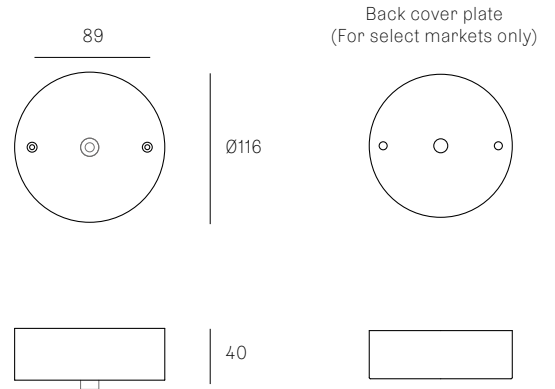

XXX.1 DEEP
SPECIFICATION

Pendant	One
Materials	Brushed nickel, white or black powder coated stainless steel cover
Cable	Sculptural cable Adjustable. 3000 standard / up to 30500 maximum
Power Supply	Integral