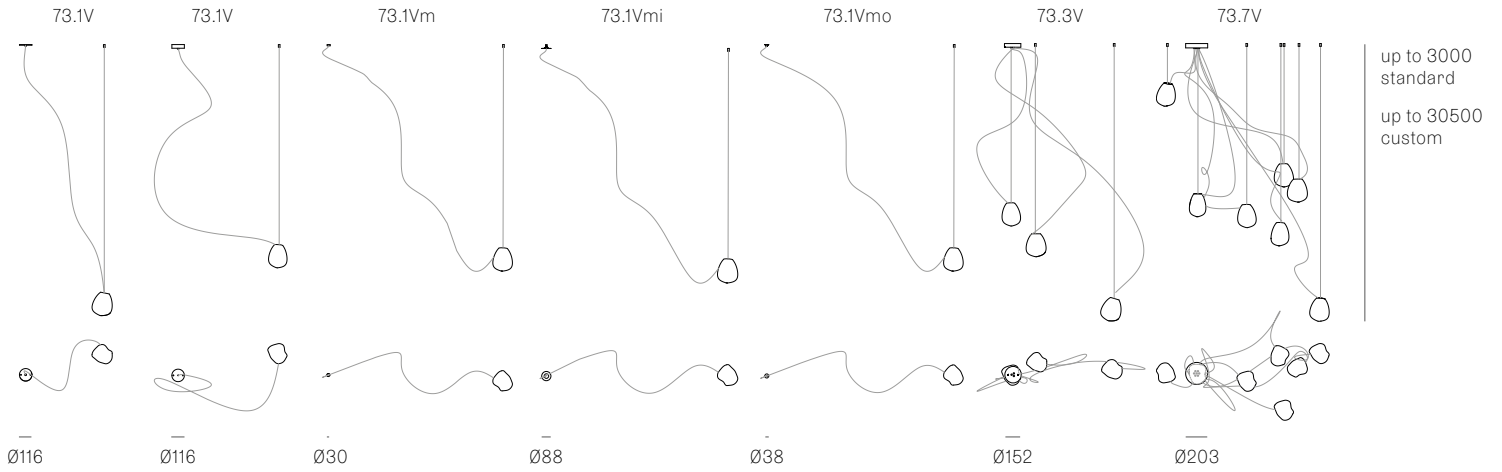

ADJUSTABLE LENGTH