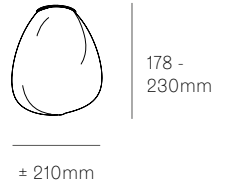

Image shown above 73.3V with round canopy

Series	73V
Mounting	Ceiling mounted
Glass Colours	Clear, grey 1, purple 1, blue 1, opaque white 1, opaque green 1, opaque blue 1
Lamp	1.5W LED, 2500K, 130lm 10W Xenon, 2600K, 81lm
Sculptural Cable	3000mm standard / up to 30500mm maximum Adjustable length: 73.1V - 73.7V Non-adjustable Length: 73.13V - 73.61V
Cable Finishes	Black or nickel
Canopy Finishes	73.1V - 73.7V: white, black or brushed nickel canopy 73.1mi/mo: white polyurethane canopy 73.13V - 73.61V: white canopy
Material	Blown glass, braided metal cable, electrical components, steel canopy
Power Supply	Integral Remote mounted for 73.1V/mo/mi. Bocci recommends remote mounting power supplies for ease of long-term maintenance.
Environment	Indoor, dry location. IP30
Note	Unless otherwise noted when ordering, all fixtures will be outfitted to be xenon compatible. Pendant anchor kit included. Every single Bocci product is handmade. Each one is variously blown, poured, carved, polished, packed and dispatched directly by us. As such, no two products are identical; they are individual, irregular expressions of our research.
Patent #	US D946,197 EU 006365441-0001-0004