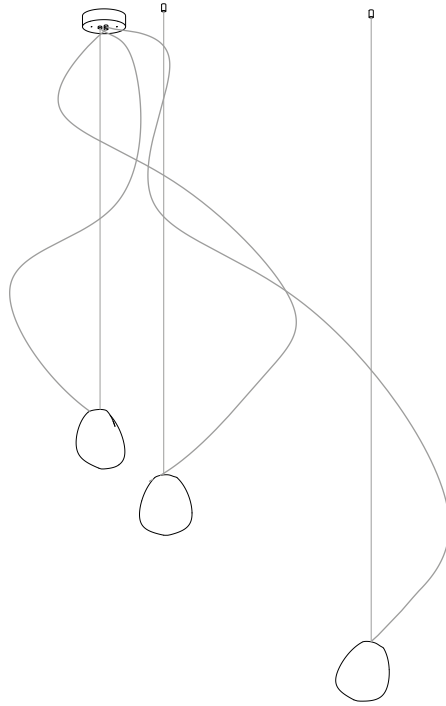

All dimensions are in millimeters (mm) unless otherwise specified.

Image shown above 73.3V with round canopy

Series	73V
Mounting	Ceiling mounted
Glass Colours	Clear, grey 1, purple 1, blue 1, opaque white 1, opaque green 1, opaque blue 1
Lamp	1.5W LED, 2500K, 130lm 10W Xenon, 2600K, 81lm
Sculptural Cable	3000mm standard / up to 30500mm maximum Adjustable length: 73.1V - 73.7V Non-adjustable Length: 73.13V - 73.61V
Cable Finishes	Black or nickel
Canopy Finishes	73.1V - 73.7V: white, black or brushed nickel canopy 73.1mi/mo: white polyurethane canopy 73.13V - 73.61V: white canopy
Material	Blown glass, braided metal cable, electrical components, steel canopy
Power Supply	Integral Remote mounted for 73.1V/mo/mi. Bocci recommends remote mounting power supplies for ease of long-term maintenance.
Environment	Indoor, dry location. IP30
Note	Unless otherwise noted when ordering, all fixtures will be outfitted to be xenon compatible. Pendant anchor kit included. Every single Bocci product is handmade. Each one is variously blown, poured, carved, polished, packed and dispatched directly by us. As such, no two products are identical; they are individual, irregular expressions of our research.
Patent #	US D946,197 EU 006365441-0001-0004