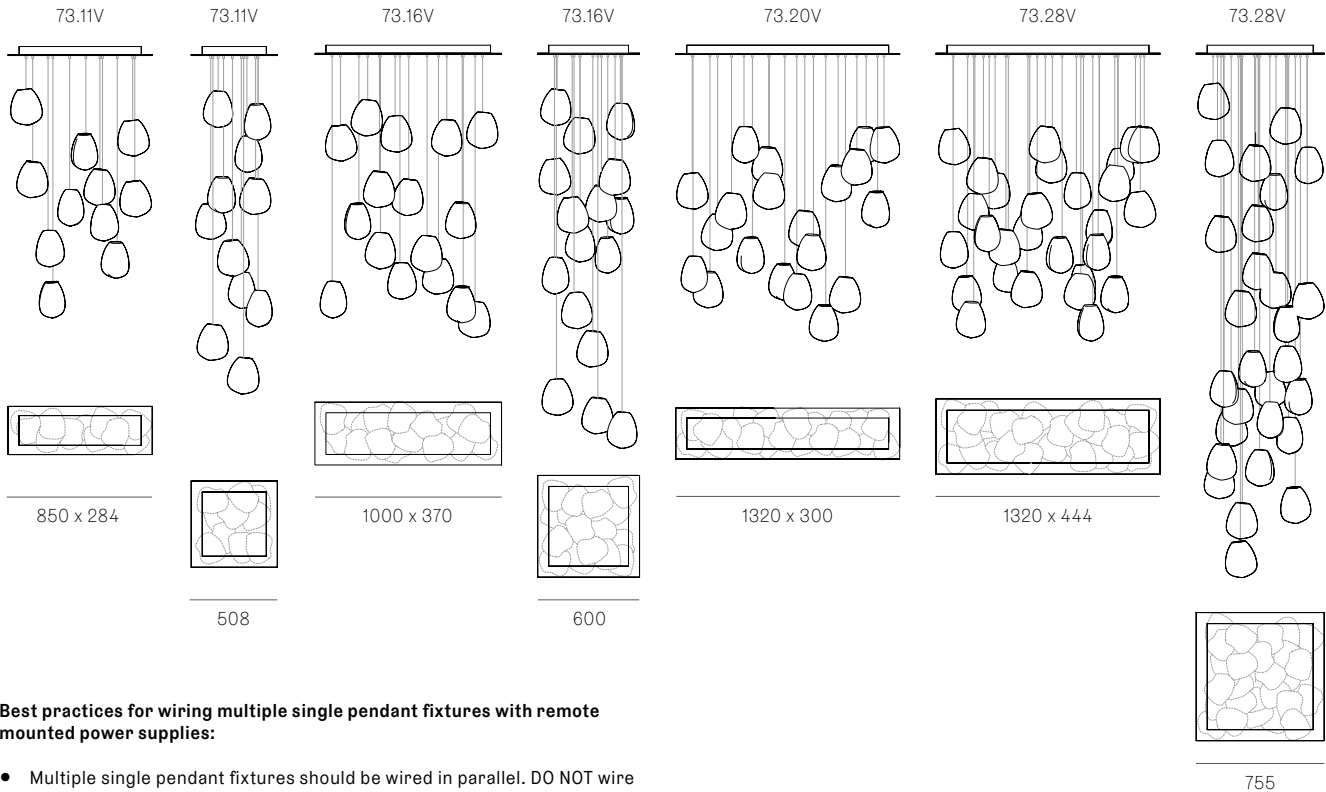

NON-ADJUSTABLE LENGTH

up to 3000
standard
up to
30500
custom

Best practices for wiring multiple single pendant fixtures with remote mounted power supplies:

- Multiple single pendant fixtures should be wired in parallel. DO NOT wire in series.
- Bocci recommends a home run line for each fixture location to avoid significant voltage drop.
- Calculations for distance to the power supply, or required wire gauge in order to avoid voltage drop, are the responsibility of the installing party.

All dimensions are in millimeters (mm) unless otherwise specified.