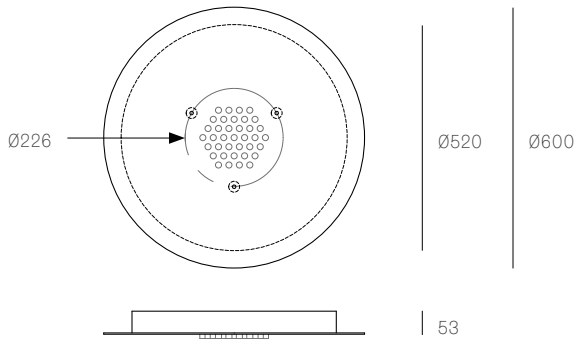

XXX.37
SPECIFICATION

Pendants	Thirty-seven
Material	White powder coated stainless steel cover
Cable	Sculptural cable Non-adjustable. 3000 standard / up to 30500 maximum
Power Supply	Integral
Wood Backing	Ø454 x 16