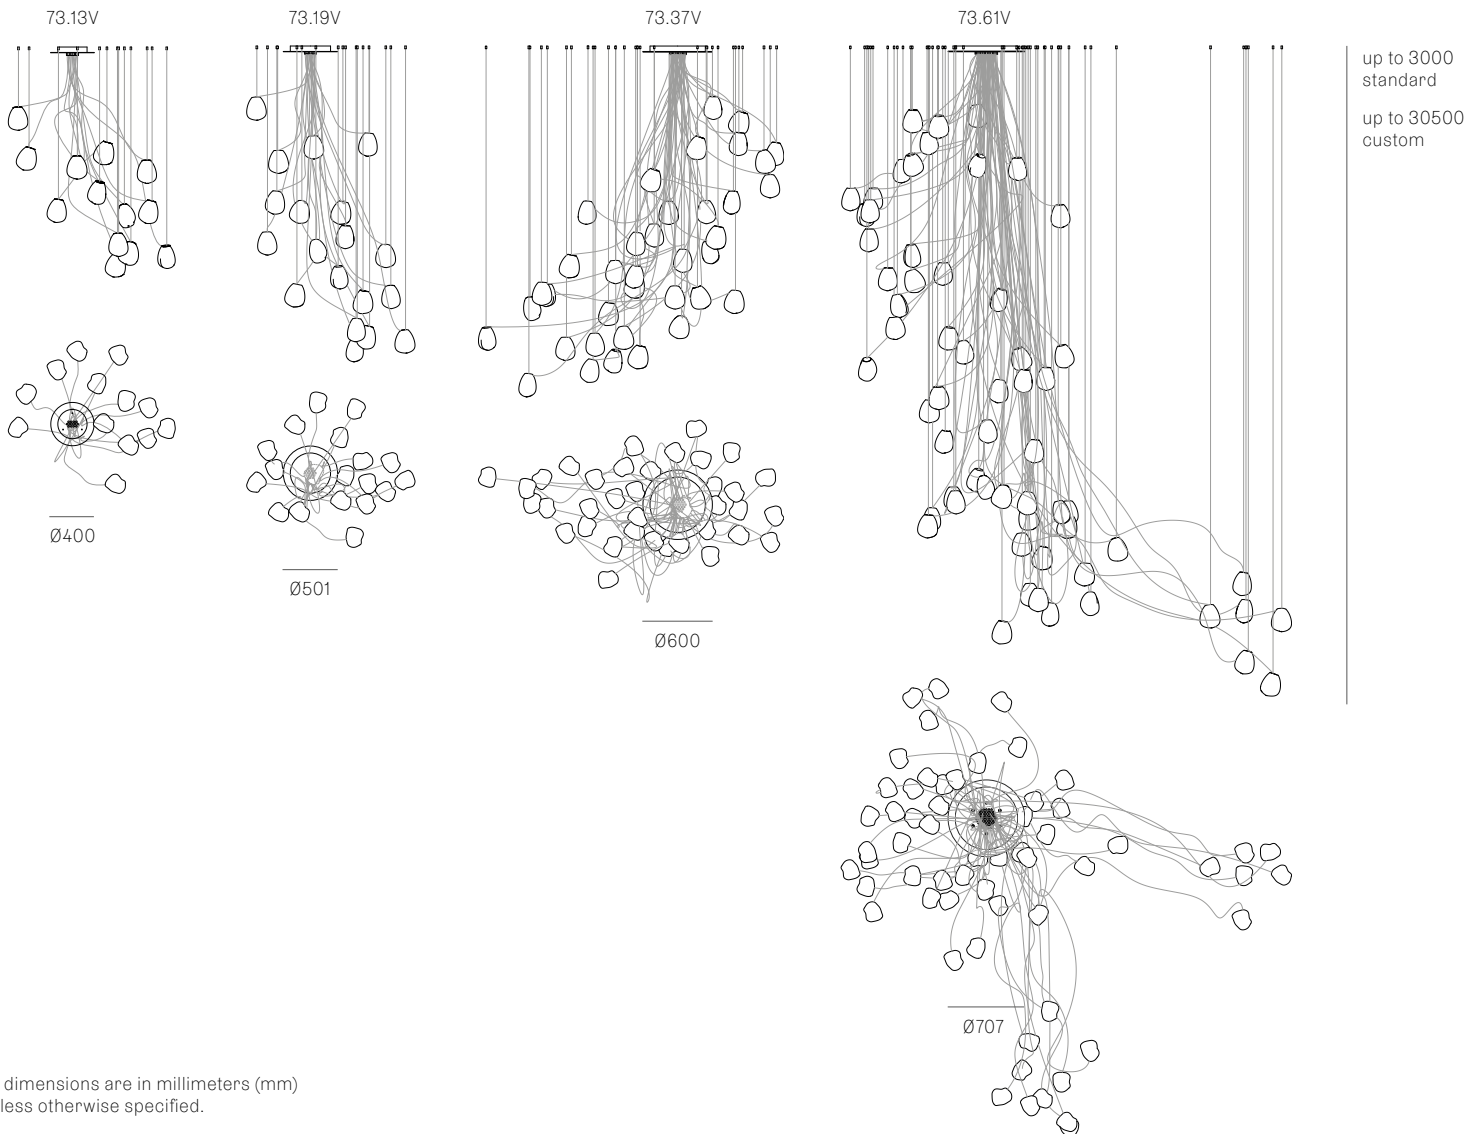

NON-ADJUSTABLE LENGTH

All dimensions are in millimeters (mm) unless otherwise specified.