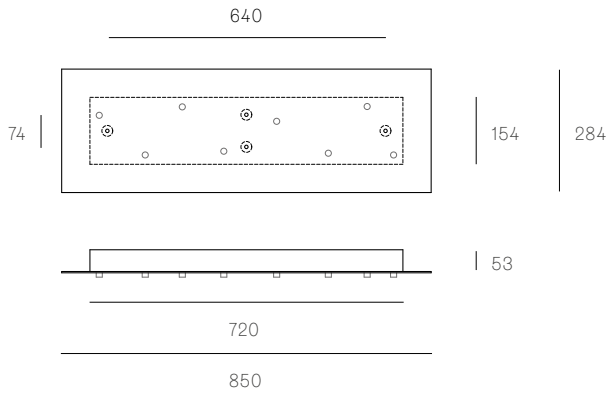

Weight (kg)

	
Round	Rectangle
73.1V	73.11V
1.7	26
73.3V	73.16V
5	39
73.5V	73.20V
8	45
73.7V	73.28V
12	63
	
Square	
73.11V	26
73.16V	37
73.28V	63

Certifications

ADJUSTABLE LENGTH

up to 3000
standard
up to 30500
custom

All dimensions are in millimeters (mm) unless otherwise specified.

38.8V / 73.8 RECTANGLE
SPECIFICATION

Pendants	Eight
Material	White powder coated stainless steel cover
Cable	Coaxial cable Adjustable. 3000 standard / up to 30500 maximum
Power Supply	Integral
Wood Backing	704 x 138 x 16