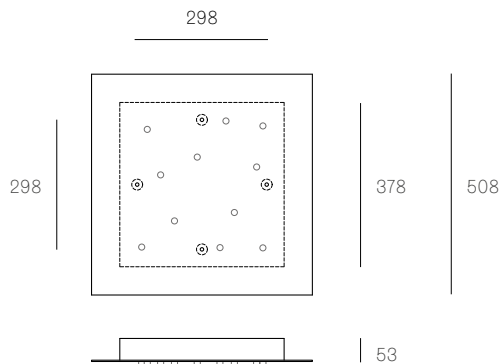

XXX.11 SQUARE
SPECIFICATION

Pendants	Eleven
Material	White powder coated stainless steel cover
Cable	Coaxial cable Non-adjustable. 3000 standard / up to 30500 maximum
Power Supply	Integral
Wood Backing	362 x 362 x 16