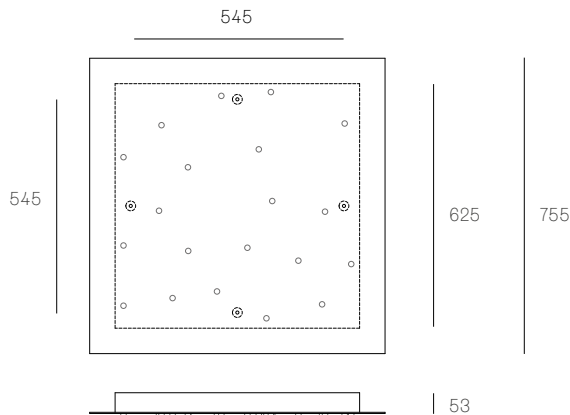

73.20 SQUARE
SPECIFICATION

Pendants	Twenty
Material	White powder coated stainless steel cover
Cable	Coaxial cable Non-adjustable. 3000 standard / up to 30500 maximum
Power Supply	Integral
Wood Backing	609 x 609 x 16