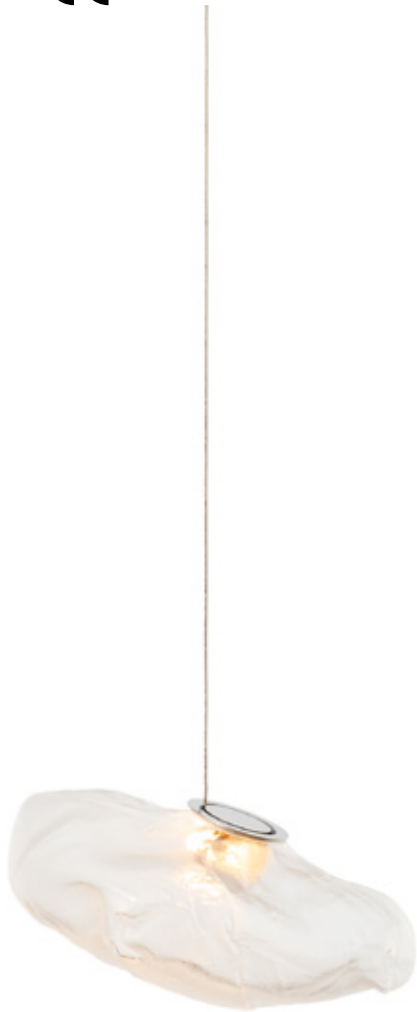

Lamping

10w xenon or 1.5w LED

Material

Blown glass, electrical components

Patent

US Patent # D762,323 S

EU Patent # 002633230-0001 - 0003

LOW VOLTAGE LUMINAIRE
E476186

canopy

Ø160mm

Note: Height dimensions shown with 500mm extender.
 For additional extenders, please refer to Pendant Specification document.

All dimensions are in millimeters (mm) unless otherwise specified.

2.7m

73.12

3.7m

Floor

Column

73.10
Olive

73.15
Cypress

73.20
Hawthorne

Clear

Grey 1

Grey 2

Grey 3

BOCCI

73 Series — Table Light

twentieth
sales@twentieth.net
323.904.1200
www.twentieth.net

73 Series — Random