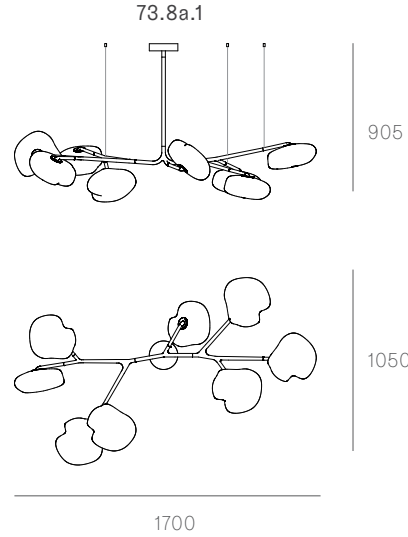

Adjustable up to 30500 mm custom

Table Light

Random

Non-adjustable
length

Non-adjustable length up to 3000 mm standard

Non-adjustable length up to 30500 mm custom

Adjustable length

Adjustable up to 3000 mm standard
 Adjustable up to 30500 mm custom

Non-adjustable Length

Non-adjustable length up to 3000 mm standard
 Non-adjustable length up to 30500 mm custom

Adjustable length

Adjustable up to 3000 mm standard
 Adjustable up to 30500 mm custom

73.5a.1 -
 73.9a.1

canopy

Ø160mm

Note: Height dimensions shown with 500mm extender.
 For additional extenders, please refer to Pendant Specification document.

All dimensions are in millimeters (mm) unless otherwise specified.

73.11a.1 -
 78.33a.1

canopy

Ø250

*Shown with 750mm
 extender.

Note: Height dimensions shown with 500mm extender.
 For additional extenders, please refer to Pendant Specification document.

All dimensions are in millimeters (mm) unless otherwise specified.