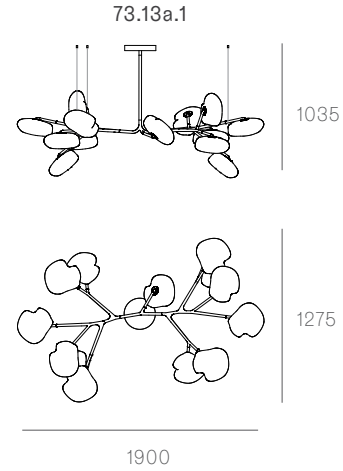

canopy

Ø160mm

Note: Height dimensions shown with 500mm extender.
 For additional extenders, please refer to Pendant Specification document.

All dimensions are in millimeters (mm) unless otherwise specified.

73.11a.1 -
 78.33a.1

canopy

Ø250

*Shown with 750mm
 extender.

Note: Height dimensions shown with 500mm extender.
 For additional extenders, please refer to Pendant Specification document.

All dimensions are in millimeters (mm) unless otherwise specified.