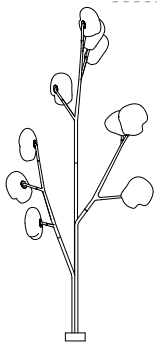

7180
7140

4765

3630
3570

2875