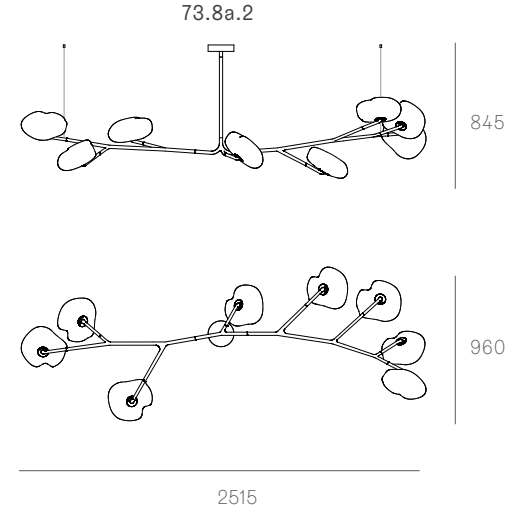

Adjustable up to 30500 mm custom

Table Light

Random

Non-adjustable
length

Non-adjustable length up to 3000 mm standard

Non-adjustable length up to 30500 mm custom

Adjustable length

Adjustable up to 3000 mm standard
 Adjustable up to 30500 mm custom

Non-adjustable Length

Non-adjustable length up to 3000 mm standard
 Non-adjustable length up to 30500 mm custom

Adjustable length

Adjustable up to 3000 mm standard
 Adjustable up to 30500 mm custom

73.5a.1 -
 73.9a.1

canopy

Ø160mm

Note: Height dimensions shown with 500mm extender.
 For additional extenders, please refer to Pendant Specification document.

All dimensions are in millimeters (mm) unless otherwise specified.

73.11a.1 -
 78.33a.1

canopy

Ø250

*Shown with 750mm
 extender.

Note: Height dimensions shown with 500mm extender.
 For additional extenders, please refer to Pendant Specification document.

All dimensions are in millimeters (mm) unless otherwise specified.