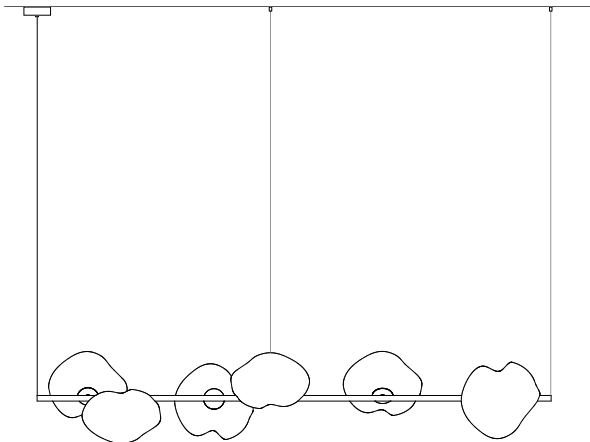

canopy

Ø160mm

Note: Height dimensions shown with 500mm extender.
 For additional extenders, please refer to Pendant Specification document.

All dimensions are in millimeters (mm) unless otherwise specified.

73.11a.1 -
 78.33a.1

canopy

Ø250

*Shown with 750mm
 extender.

Note: Height dimensions shown with 500mm extender.
 For additional extenders, please refer to Pendant Specification document.

All dimensions are in millimeters (mm) unless otherwise specified.

Suspended

Cable lengths: 3 m / 6 m / 15 m

73.3 suspended short

0.9m

73.3 suspended tall

1.8m

73.6 suspended

1.8m

Ceiling mounted

73.3 short

0.9m

73.3 tall

1.8m

73.6

1.8m

73.9