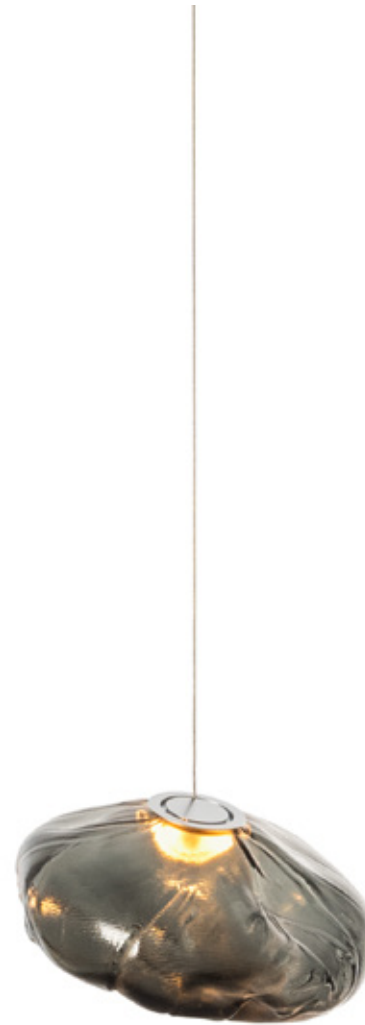

Lamping

10w xenon or 1.5w LED

Material

Blown glass, electrical components

Patent

US Patent # D762,323 S

EU Patent # 002633230-0001 - 0003

LOW VOLTAGE LUMINAIRE
E476186

canopy

Ø160mm

Note: Height dimensions shown with 500mm extender.
 For additional extenders, please refer to Pendant Specification document.

All dimensions are in millimeters (mm) unless otherwise specified.

2.7m

73.12

3.7m

Floor

Column

73.10
Olive

73.15
Cypress

73.20
Hawthorne

Clear

Grey 1

Grey 2

Grey 3

BOCCI

73 Series — Table Light

twentieth
sales@twentieth.net
323.904.1200
www.twentieth.net

73 Series — Random