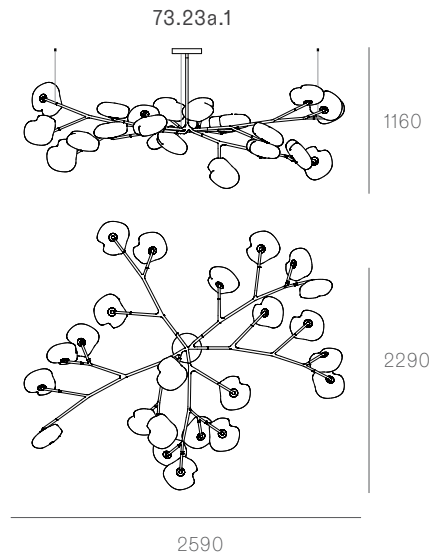

canopy

Ø160mm

Note: Height dimensions shown with 500mm extender.
 For additional extenders, please refer to Pendant Specification document.

All dimensions are in millimeters (mm) unless otherwise specified.

73.11a.1 -
 78.33a.1

canopy

Ø250

*Shown with 750mm
 extender.

Note: Height dimensions shown with 500mm extender.
 For additional extenders, please refer to Pendant Specification document.

All dimensions are in millimeters (mm) unless otherwise specified.