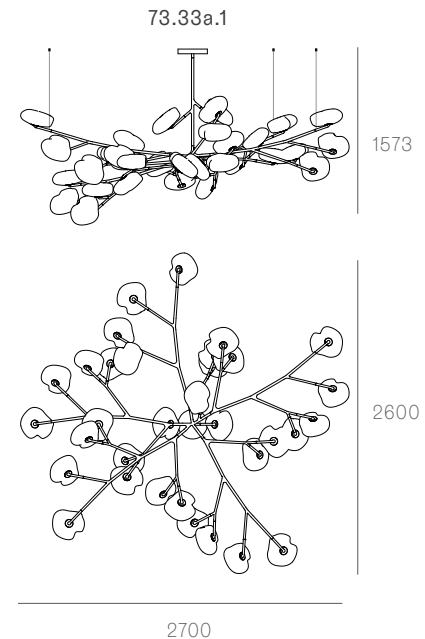

canopy

Ø160mm

Note: Height dimensions shown with 500mm extender.
 For additional extenders, please refer to Pendant Specification document.

All dimensions are in millimeters (mm) unless otherwise specified.

73.11a.1 -
 78.33a.1

canopy

Ø250

*Shown with 750mm
 extender.

Note: Height dimensions shown with 500mm extender.
 For additional extenders, please refer to Pendant Specification document.

All dimensions are in millimeters (mm) unless otherwise specified.