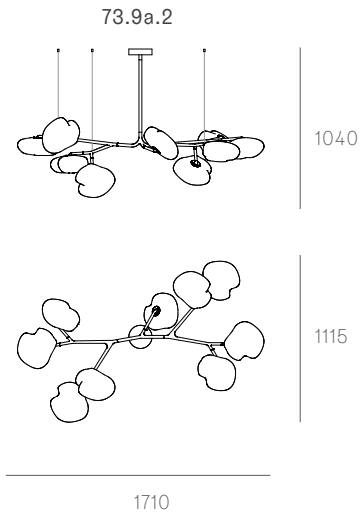

Adjustable up to 30500 mm custom

Table Light

Random

Non-adjustable
length

Non-adjustable length up to 3000 mm standard

Non-adjustable length up to 30500 mm custom

Adjustable length

Adjustable up to 3000 mm standard
 Adjustable up to 30500 mm custom

Non-adjustable Length

Non-adjustable length up to 3000 mm standard
 Non-adjustable length up to 30500 mm custom

Adjustable length

Adjustable up to 3000 mm standard
 Adjustable up to 30500 mm custom

73.5a.1 -
 73.9a.1

canopy

Ø160mm

Note: Height dimensions shown with 500mm extender.
 For additional extenders, please refer to Pendant Specification document.

All dimensions are in millimeters (mm) unless otherwise specified.

73.11a.1 -
 78.33a.1

canopy

Ø250

*Shown with 750mm
 extender.

Note: Height dimensions shown with 500mm extender.
 For additional extenders, please refer to Pendant Specification document.

All dimensions are in millimeters (mm) unless otherwise specified.