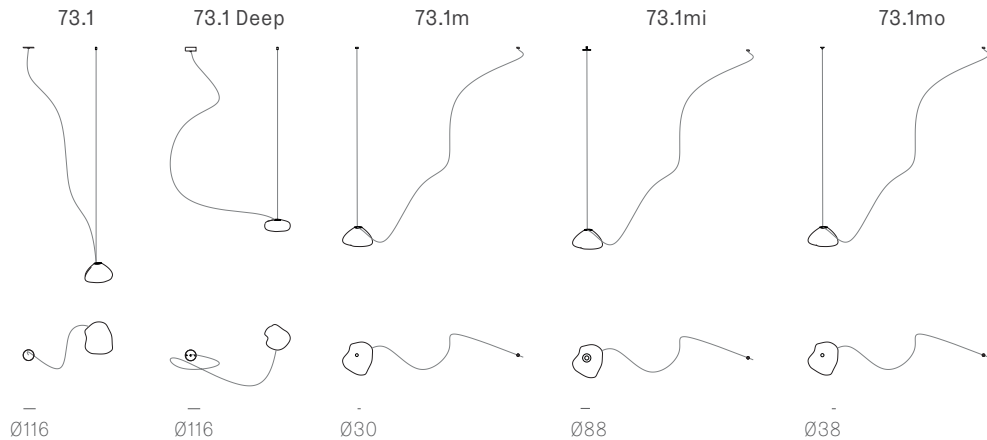

Adjustable up to 30500 mm custom

Table Light

Random

Non-adjustable
length

Non-adjustable length up to 3000 mm standard

Non-adjustable length up to 30500 mm custom

Adjustable length

Adjustable up to 3000 mm standard
 Adjustable up to 30500 mm custom

Non-adjustable Length

Non-adjustable length up to 3000 mm standard
 Non-adjustable length up to 30500 mm custom

Adjustable length

Adjustable up to 3000 mm standard
 Adjustable up to 30500 mm custom

73.5a.1 -
 73.9a.1

canopy

Ø160mm

Note: Height dimensions shown with 500mm extender.
 For additional extenders, please refer to Pendant Specification document.

All dimensions are in millimeters (mm) unless otherwise specified.

73.11a.1 -
 78.33a.1

canopy

Ø250

*Shown with 750mm
 extender.

Note: Height dimensions shown with 500mm extender.
 For additional extenders, please refer to Pendant Specification document.

All dimensions are in millimeters (mm) unless otherwise specified.