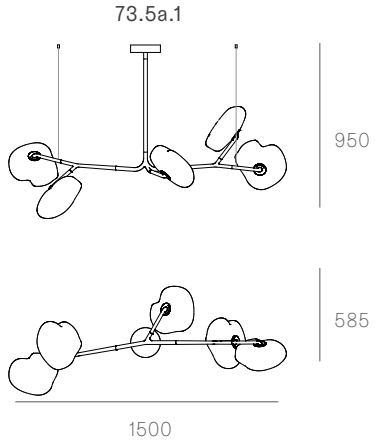

Adjustable up to 30500 mm custom

Table Light

Random

Non-adjustable
length

Non-adjustable length up to 3000 mm standard

Non-adjustable length up to 30500 mm custom

Adjustable length

Adjustable up to 3000 mm standard
 Adjustable up to 30500 mm custom

Non-adjustable Length

Non-adjustable length up to 3000 mm standard
 Non-adjustable length up to 30500 mm custom

Adjustable length

Adjustable up to 3000 mm standard
 Adjustable up to 30500 mm custom

73.5a.1 -
 73.9a.1

canopy

Ø160mm

Note: Height dimensions shown with 500mm extender.
 For additional extenders, please refer to Pendant Specification document.

All dimensions are in millimeters (mm) unless otherwise specified.

73.11a.1 -
 78.33a.1

canopy

Ø250

*Shown with 750mm
 extender.

Note: Height dimensions shown with 500mm extender.
 For additional extenders, please refer to Pendant Specification document.

All dimensions are in millimeters (mm) unless otherwise specified.