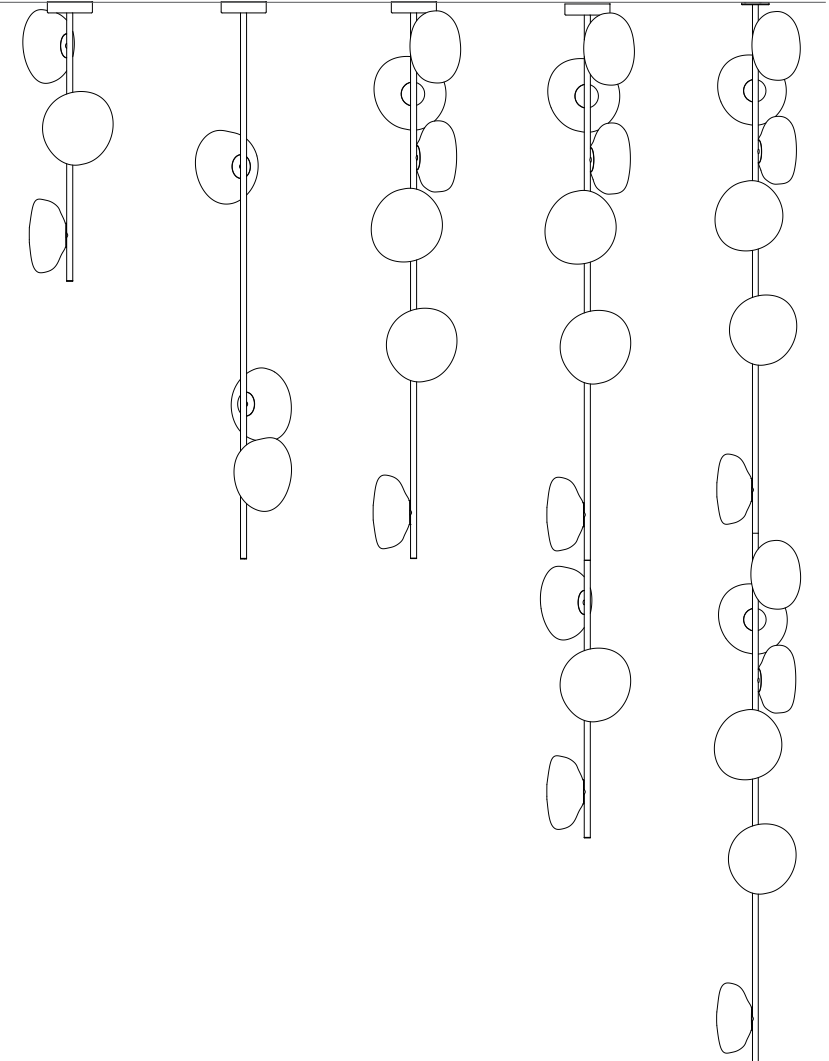

Ceiling mounted

73.3 short

0.9m

73.3 tall

1.8m

73.6

1.8m

73.9

2.7m

73.12

3.7m