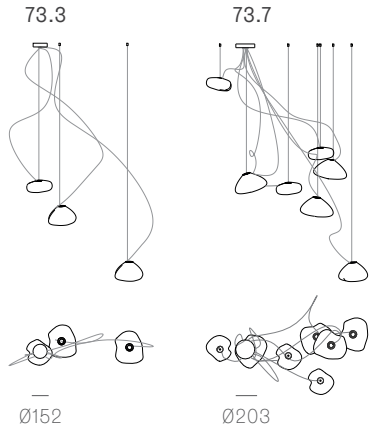

Adjustable up to 30500 mm custom

Table Light

Random

Non-adjustable
length

Non-adjustable length up to 3000 mm standard

Non-adjustable length up to 30500 mm custom

Adjustable length

Adjustable up to 3000 mm standard
 Adjustable up to 30500 mm custom

Non-adjustable Length

Non-adjustable length up to 3000 mm standard
 Non-adjustable length up to 30500 mm custom

Adjustable length

Adjustable up to 3000 mm standard
 Adjustable up to 30500 mm custom

73.5a.1 -
 73.9a.1

canopy

Ø160mm

Note: Height dimensions shown with 500mm extender.
 For additional extenders, please refer to Pendant Specification document.

All dimensions are in millimeters (mm) unless otherwise specified.

73.11a.1 -
 78.33a.1

canopy

Ø250

*Shown with 750mm
 extender.

Note: Height dimensions shown with 500mm extender.
 For additional extenders, please refer to Pendant Specification document.

All dimensions are in millimeters (mm) unless otherwise specified.