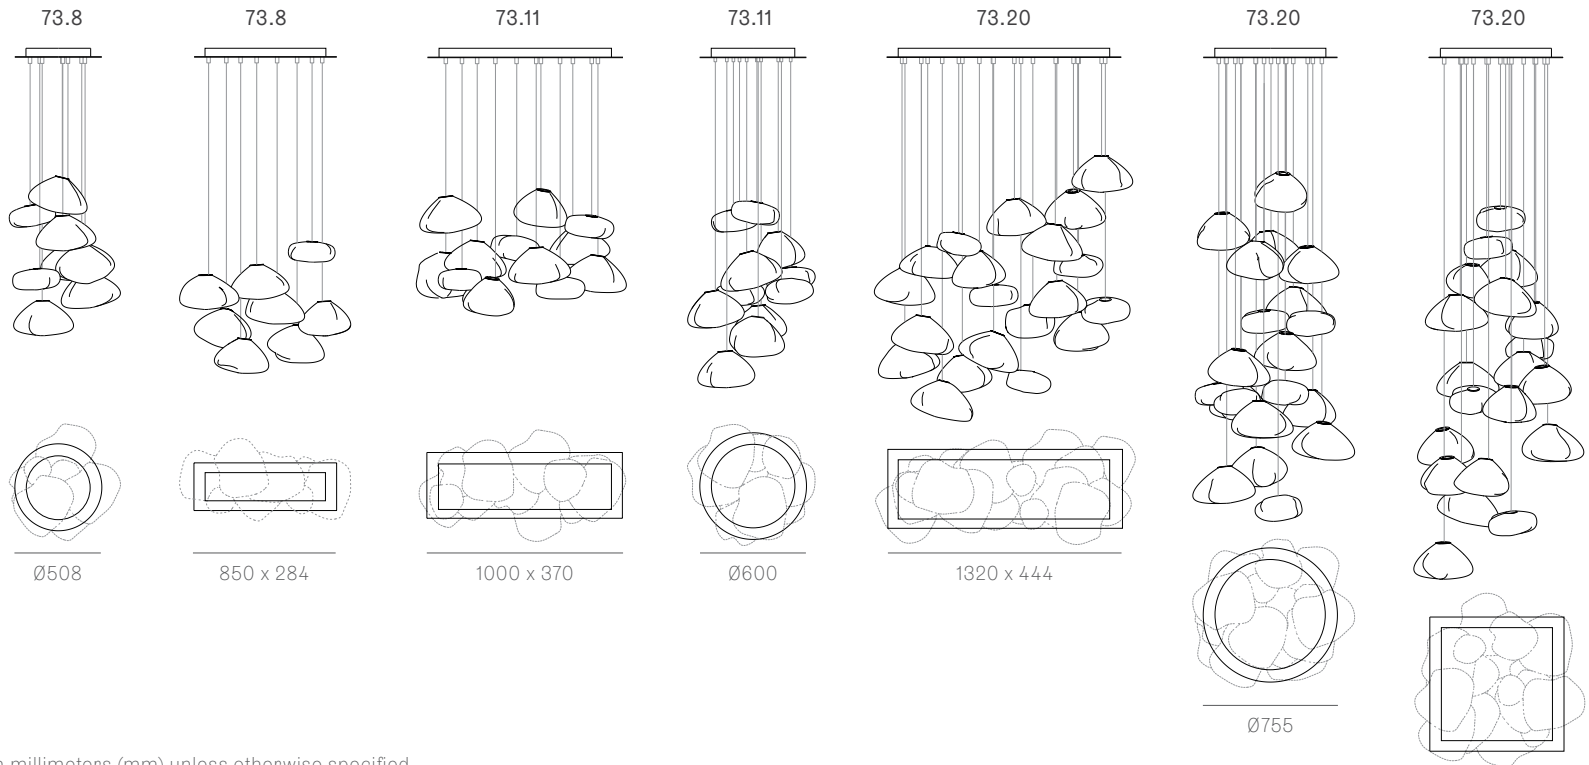

twentieth

sales@twentieth.net

323.904.1200

www.twentieth.net

+260-400 mm

Wall and Ceiling

Random
Adjustable
length

Adjustable up to 3000 mm standard

Adjustable up to 30500 mm custom

Table Light

Random

Non-adjustable
length

Non-adjustable length up to 3000 mm standard

Non-adjustable length up to 30500 mm custom

Adjustable length

Adjustable up to 3000 mm standard
 Adjustable up to 30500 mm custom

canopy

Ø160mm

Note: Height dimensions shown with 500mm extender.
 For additional extenders, please refer to Pendant Specification document.

All dimensions are in millimeters (mm) unless otherwise specified.

73.11a.1 -
 78.33a.1

canopy

Ø250

*Shown with 750mm
 extender.

Note: Height dimensions shown with 500mm extender.
 For additional extenders, please refer to Pendant Specification document.

All dimensions are in millimeters (mm) unless otherwise specified.