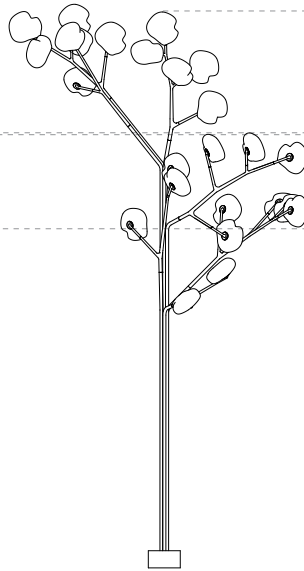

7180
7140

4765

3630
3570

2875