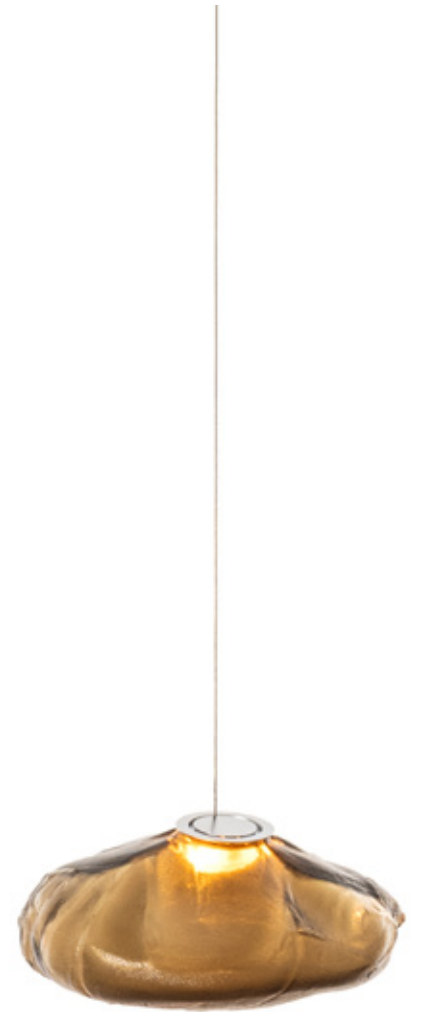

Lamping

10w xenon or 1.5w LED

Material

Blown glass, electrical components

Patent

US Patent # D762,323 S

EU Patent # 002633230-0001 - 0003

LOW VOLTAGE LUMINAIRE
E476186

canopy

Ø160mm

Note: Height dimensions shown with 500mm extender.
 For additional extenders, please refer to Pendant Specification document.

All dimensions are in millimeters (mm) unless otherwise specified.

2.7m

73.12

3.7m

Floor

Column

73.10
Olive

73.15
Cypress

73.20
Hawthorne

Clear

Grey 1

Grey 2

Grey 3

BOCCI

73 Series — Table Light

twentieth
sales@twentieth.net
323.904.1200
www.twentieth.net

73 Series — Random