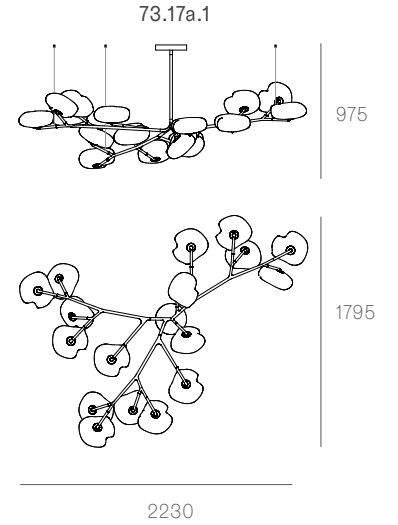

Adjustable up to 30500 mm custom

Table Light

Random

Non-adjustable
length

Non-adjustable length up to 3000 mm standard

Non-adjustable length up to 30500 mm custom

Adjustable length

Adjustable up to 3000 mm standard
 Adjustable up to 30500 mm custom

Non-adjustable Length

Non-adjustable length up to 3000 mm standard
 Non-adjustable length up to 30500 mm custom

Adjustable length

Adjustable up to 3000 mm standard
 Adjustable up to 30500 mm custom

73.5a.1 -
 73.9a.1

canopy

Ø160mm

Note: Height dimensions shown with 500mm extender.
 For additional extenders, please refer to Pendant Specification document.

All dimensions are in millimeters (mm) unless otherwise specified.

73.11a.1 -
 78.33a.1

canopy

Ø250

*Shown with 750mm
 extender.

Note: Height dimensions shown with 500mm extender.
 For additional extenders, please refer to Pendant Specification document.

All dimensions are in millimeters (mm) unless otherwise specified.