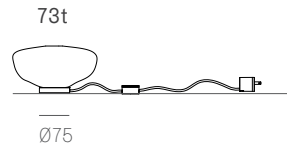

twentieth

sales@twentieth.net

323.904.1200

www.twentieth.net

+260-400 mm

Wall and Ceiling

Random
Adjustable
length

Adjustable up to 3000 mm standard

Adjustable up to 30500 mm custom

Table Light

Random

Non-adjustable
length

Non-adjustable length up to 3000 mm standard

Non-adjustable length up to 30500 mm custom

Adjustable length

Adjustable up to 3000 mm standard
 Adjustable up to 30500 mm custom

canopy

Ø160mm

Note: Height dimensions shown with 500mm extender.
 For additional extenders, please refer to Pendant Specification document.

All dimensions are in millimeters (mm) unless otherwise specified.

73.11a.1 -
 78.33a.1

canopy

Ø250

*Shown with 750mm
 extender.

Note: Height dimensions shown with 500mm extender.
 For additional extenders, please refer to Pendant Specification document.

All dimensions are in millimeters (mm) unless otherwise specified.