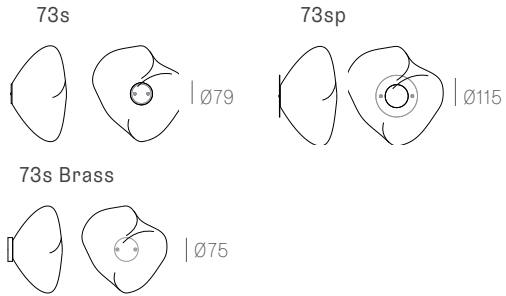

twentieth

sales@twentieth.net

323.904.1200

www.twentieth.net

+260-400 mm

Wall and Ceiling

Random
Adjustable
length

Adjustable up to 3000 mm standard

Adjustable up to 30500 mm custom

Table Light

Random

Non-adjustable
length

Non-adjustable length up to 3000 mm standard

Non-adjustable length up to 30500 mm custom

Adjustable length

Adjustable up to 3000 mm standard
 Adjustable up to 30500 mm custom

canopy

Ø160mm

Note: Height dimensions shown with 500mm extender.
 For additional extenders, please refer to Pendant Specification document.

All dimensions are in millimeters (mm) unless otherwise specified.

73.11a.1 -
 78.33a.1

canopy

Ø250

*Shown with 750mm
 extender.

Note: Height dimensions shown with 500mm extender.
 For additional extenders, please refer to Pendant Specification document.

All dimensions are in millimeters (mm) unless otherwise specified.