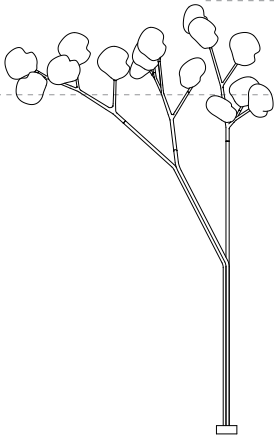

7180
7140

4765

3630
3570

2875