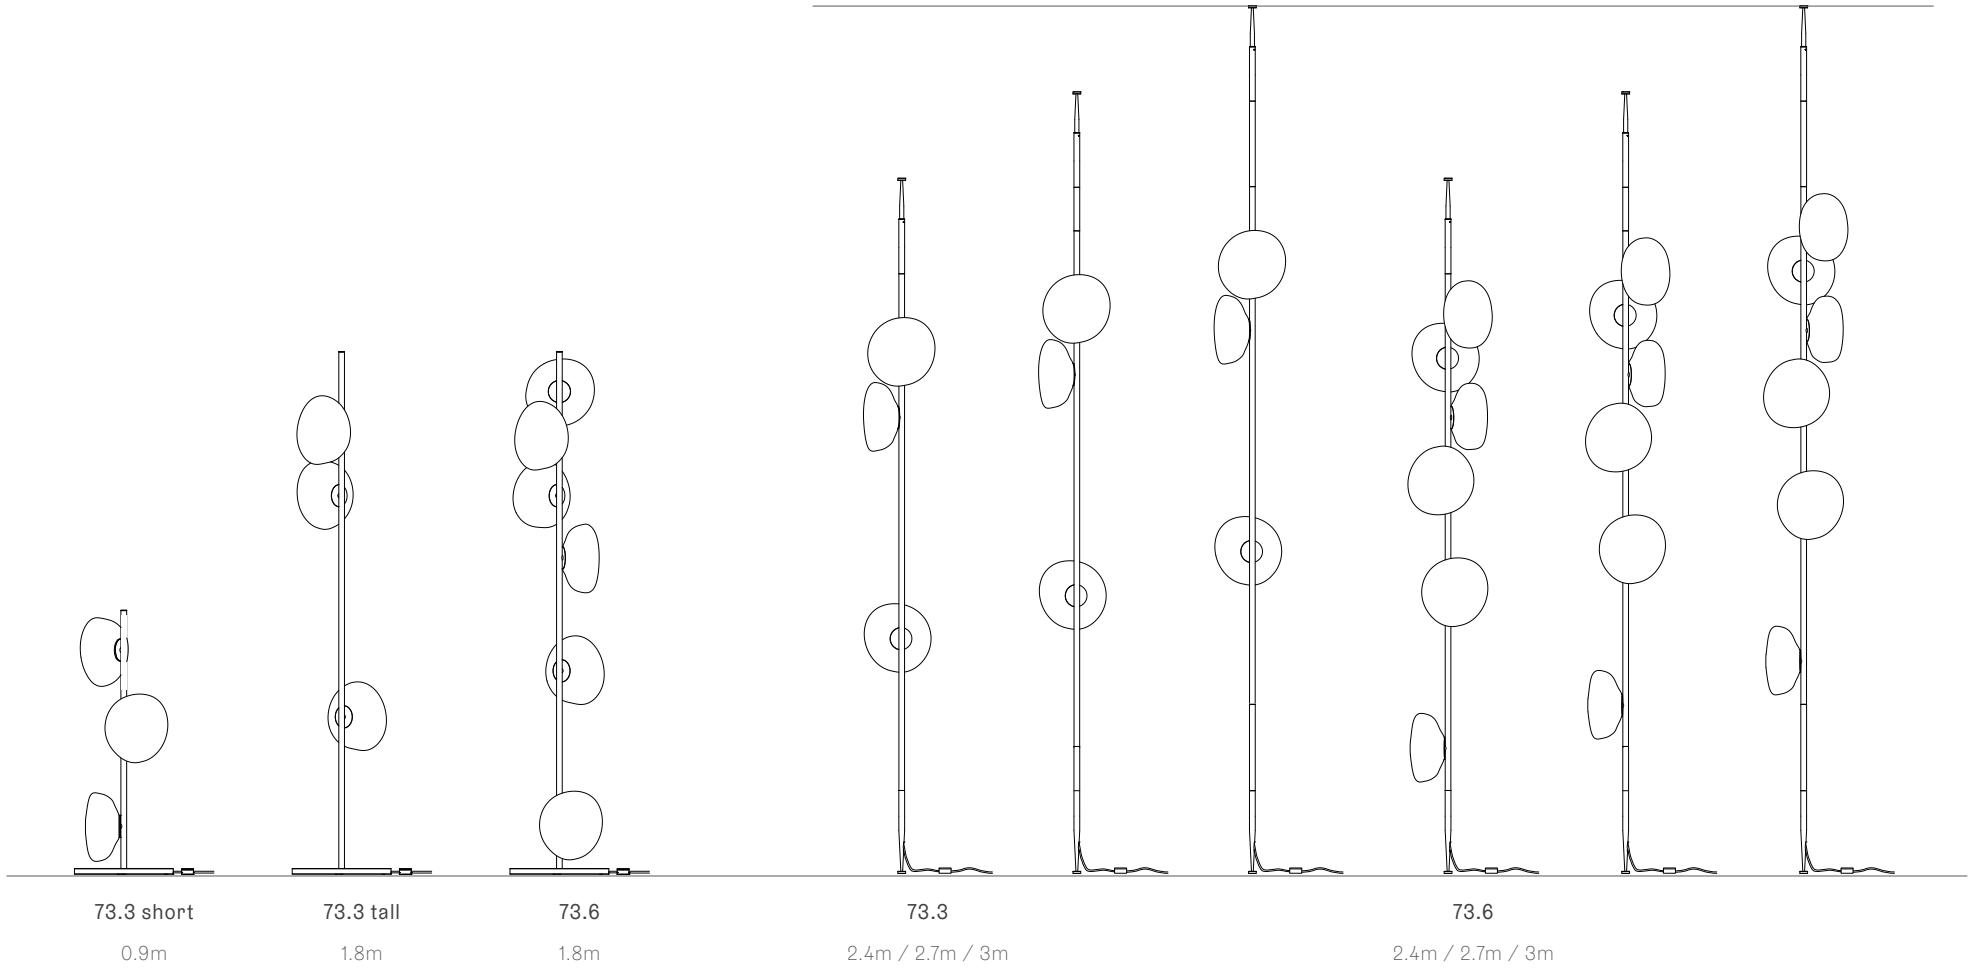

canopy

Ø160mm

Note: Height dimensions shown with 500mm extender.
 For additional extenders, please refer to Pendant Specification document.

All dimensions are in millimeters (mm) unless otherwise specified.

2.7m

73.12

3.7m

Floor

Column

73.10
Olive

73.15
Cypress

73.20
Hawthorne