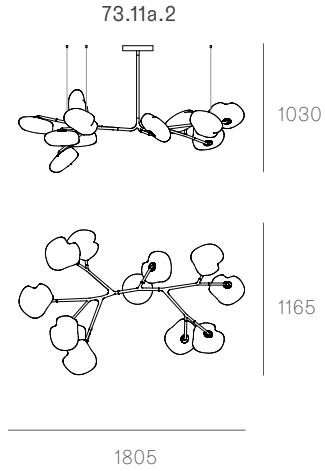

Non-adjustable Length

Non-adjustable length up to 3000 mm standard
 Non-adjustable length up to 30500 mm custom

Adjustable length

Adjustable up to 3000 mm standard
 Adjustable up to 30500 mm custom

73.5a.1 -
 73.9a.1

canopy

Ø160mm

Note: Height dimensions shown with 500mm extender.
 For additional extenders, please refer to Pendant Specification document.

All dimensions are in millimeters (mm) unless otherwise specified.

73.11a.1 -
 78.33a.1

canopy

Ø250

*Shown with 750mm
 extender.

Note: Height dimensions shown with 500mm extender.
 For additional extenders, please refer to Pendant Specification document.

All dimensions are in millimeters (mm) unless otherwise specified.