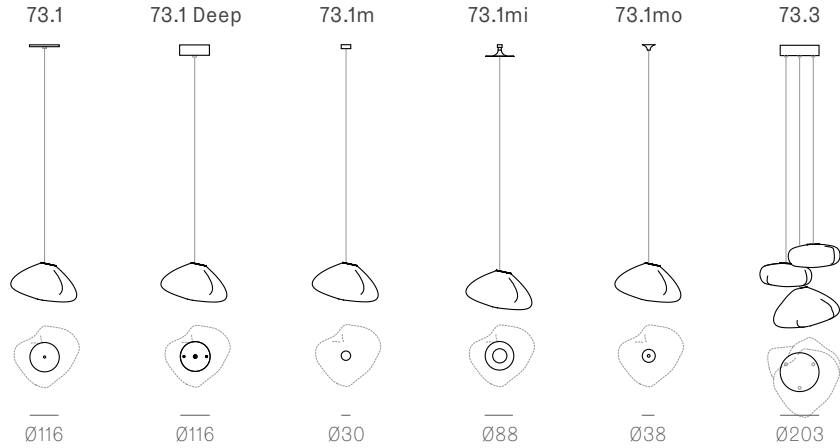

twentieth

sales@twentieth.net

323.904.1200

www.twentieth.net

+260-400 mm

Wall and Ceiling

Random
Adjustable
length

Adjustable up to 3000 mm standard

Adjustable up to 30500 mm custom

Table Light

Random

Non-adjustable
length

Non-adjustable length up to 3000 mm standard

Non-adjustable length up to 30500 mm custom

Adjustable length

Adjustable up to 3000 mm standard
 Adjustable up to 30500 mm custom

canopy

Ø160mm

Note: Height dimensions shown with 500mm extender.
 For additional extenders, please refer to Pendant Specification document.

All dimensions are in millimeters (mm) unless otherwise specified.

73.11a.1 -
 78.33a.1

canopy

Ø250

*Shown with 750mm
 extender.

Note: Height dimensions shown with 500mm extender.
 For additional extenders, please refer to Pendant Specification document.

All dimensions are in millimeters (mm) unless otherwise specified.