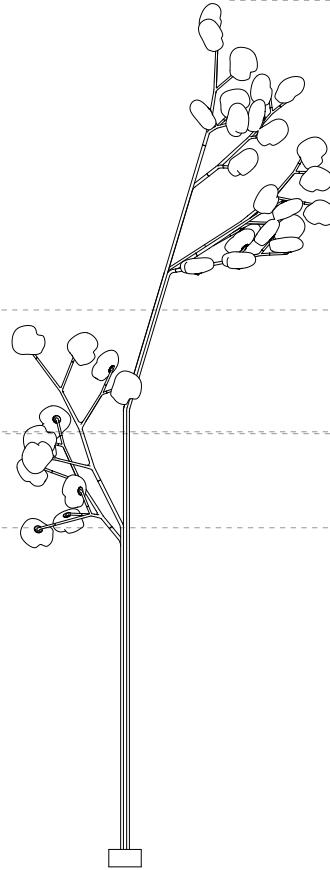

7180
7140

4765

3630
3570

2875