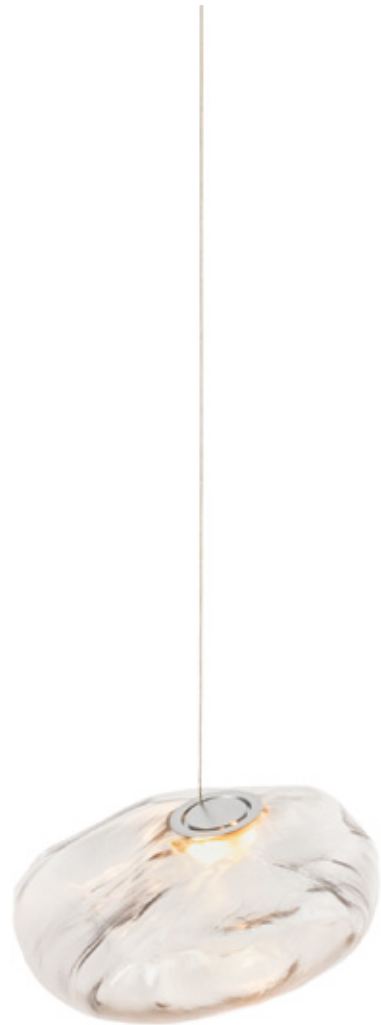

Lamping

10w xenon or 1.5w LED

Material

Blown glass, electrical components

Patent

US Patent # D762,323 S

EU Patent # 002633230-0001 - 0003

LOW VOLTAGE LUMINAIRE
E476186

canopy

Ø160mm

Note: Height dimensions shown with 500mm extender.
 For additional extenders, please refer to Pendant Specification document.

All dimensions are in millimeters (mm) unless otherwise specified.

2.7m

73.12

3.7m

Floor

Column

73.10
Olive

73.15
Cypress

73.20
Hawthorne

Clear

Grey 1

Grey 2

Grey 3

BOCCI

73 Series — Table Light

twentieth
sales@twentieth.net
323.904.1200
www.twentieth.net

73 Series — Random