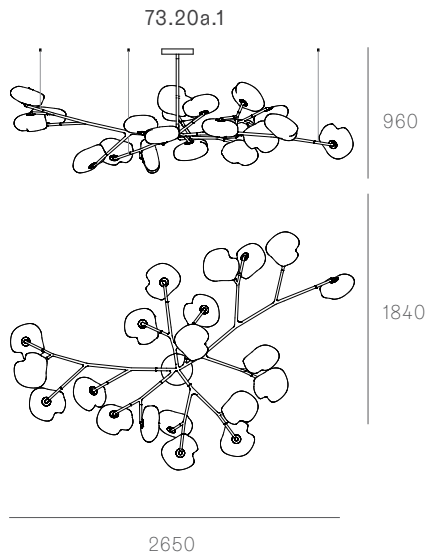

canopy

Ø160mm

Note: Height dimensions shown with 500mm extender.
 For additional extenders, please refer to Pendant Specification document.

All dimensions are in millimeters (mm) unless otherwise specified.

73.11a.1 -
 78.33a.1

canopy

Ø250

*Shown with 750mm
 extender.

Note: Height dimensions shown with 500mm extender.
 For additional extenders, please refer to Pendant Specification document.

All dimensions are in millimeters (mm) unless otherwise specified.