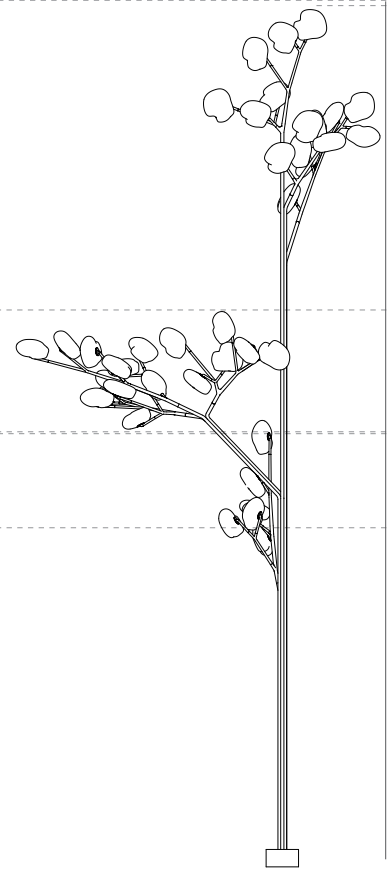

7180
7140

4765

3630
3570

2875