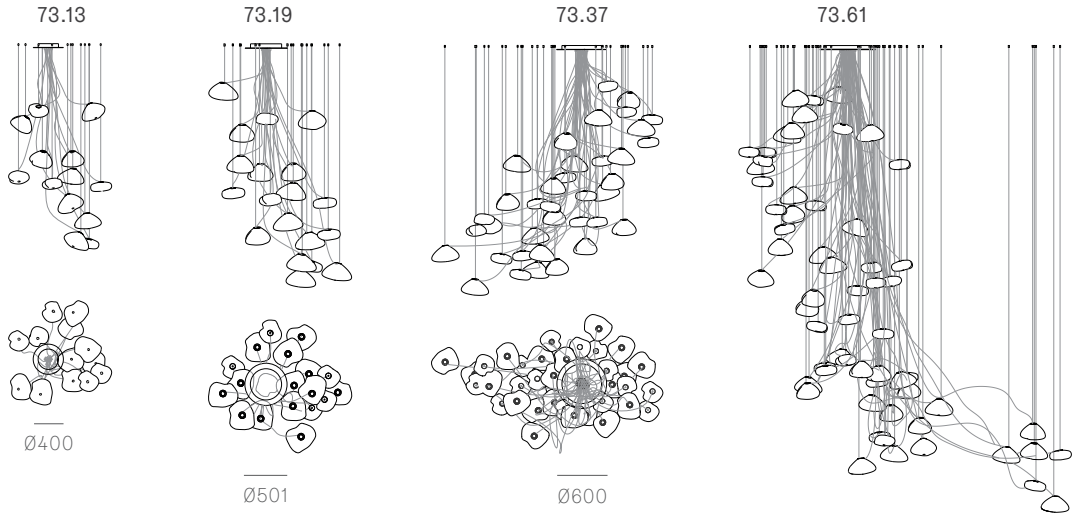

Adjustable up to 30500 mm custom

Table Light

Random

Non-adjustable
length

Non-adjustable length up to 3000 mm standard

Non-adjustable length up to 30500 mm custom

Adjustable length

Adjustable up to 3000 mm standard
 Adjustable up to 30500 mm custom

Non-adjustable Length

Non-adjustable length up to 3000 mm standard
 Non-adjustable length up to 30500 mm custom

Adjustable length

Adjustable up to 3000 mm standard
 Adjustable up to 30500 mm custom

73.5a.1 -
 73.9a.1

canopy

Ø160mm

Note: Height dimensions shown with 500mm extender.
 For additional extenders, please refer to Pendant Specification document.

All dimensions are in millimeters (mm) unless otherwise specified.