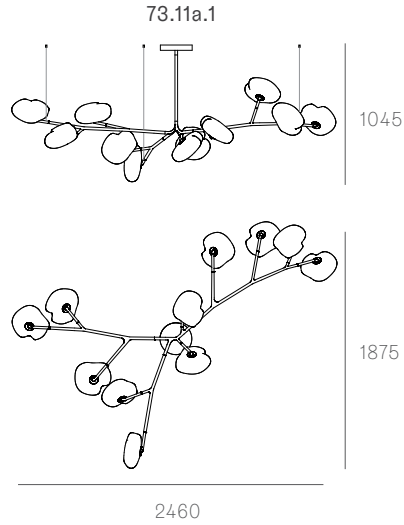

Non-adjustable Length

Non-adjustable length up to 3000 mm standard
 Non-adjustable length up to 30500 mm custom

Adjustable length

Adjustable up to 3000 mm standard
 Adjustable up to 30500 mm custom

73.5a.1 -
 73.9a.1

canopy

Ø160mm

Note: Height dimensions shown with 500mm extender.
 For additional extenders, please refer to Pendant Specification document.

All dimensions are in millimeters (mm) unless otherwise specified.

73.11a.1 -
 78.33a.1

canopy

Ø250

*Shown with 750mm
 extender.

Note: Height dimensions shown with 500mm extender.
 For additional extenders, please refer to Pendant Specification document.

All dimensions are in millimeters (mm) unless otherwise specified.