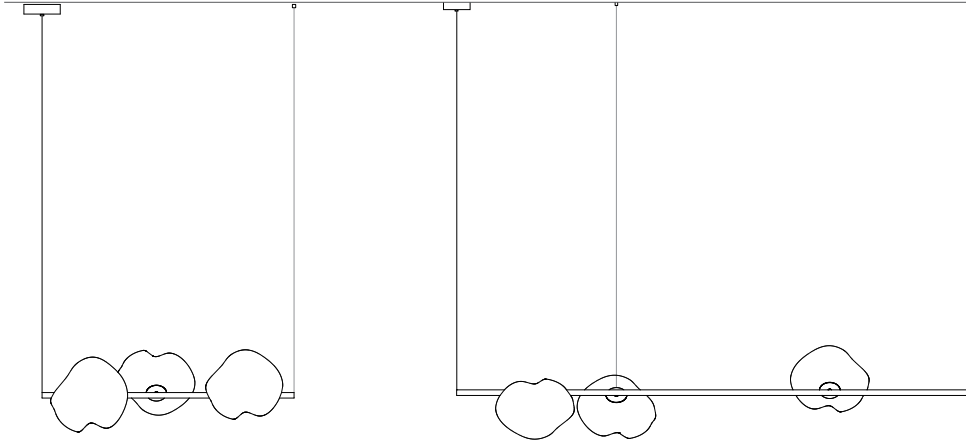

canopy

Ø160mm

Note: Height dimensions shown with 500mm extender.
 For additional extenders, please refer to Pendant Specification document.

All dimensions are in millimeters (mm) unless otherwise specified.

73.11a.1 -
 78.33a.1

canopy

Ø250

*Shown with 750mm
 extender.

Note: Height dimensions shown with 500mm extender.
 For additional extenders, please refer to Pendant Specification document.

All dimensions are in millimeters (mm) unless otherwise specified.

Suspended

Cable lengths: 3 m / 6 m / 15 m

73.3 suspended short

0.9m

73.3 suspended tall

1.8m

73.6 suspended

1.8m

Ceiling mounted

73.3 short

0.9m

73.3 tall

1.8m

73.6

1.8m

73.9