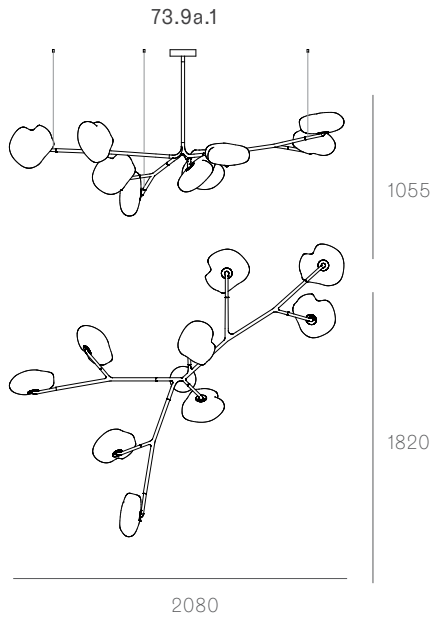

Adjustable up to 30500 mm custom

Table Light

Random

Non-adjustable
length

Non-adjustable length up to 3000 mm standard

Non-adjustable length up to 30500 mm custom

Adjustable length

Adjustable up to 3000 mm standard
 Adjustable up to 30500 mm custom

Non-adjustable Length

Non-adjustable length up to 3000 mm standard
 Non-adjustable length up to 30500 mm custom

Adjustable length

Adjustable up to 3000 mm standard
 Adjustable up to 30500 mm custom

73.5a.1 -
 73.9a.1

canopy

Ø160mm

Note: Height dimensions shown with 500mm extender.
 For additional extenders, please refer to Pendant Specification document.

All dimensions are in millimeters (mm) unless otherwise specified.

73.11a.1 -
 78.33a.1

canopy

Ø250

*Shown with 750mm
 extender.

Note: Height dimensions shown with 500mm extender.
 For additional extenders, please refer to Pendant Specification document.

All dimensions are in millimeters (mm) unless otherwise specified.