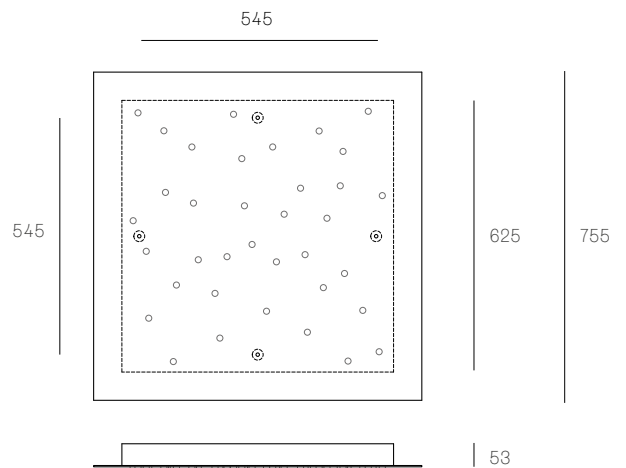

XXX.36 SQUARE
SPECIFICATION

Pendants	Thirty-six
Material	White powder coated stainless steel cover
Cable	Coaxial cable Non-adjustable. 3000 standard / up to 30500 maximum
Power Supply	Integral
Wood Backing	609 x 609 x 16