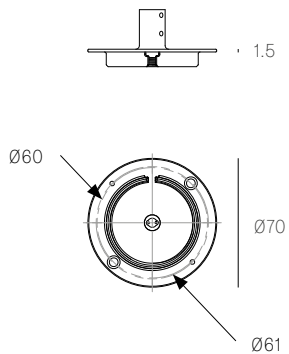

76S
SPECIFICATION

Pendant One
Material White powder coated stainless steel cover
Power Supply Remote