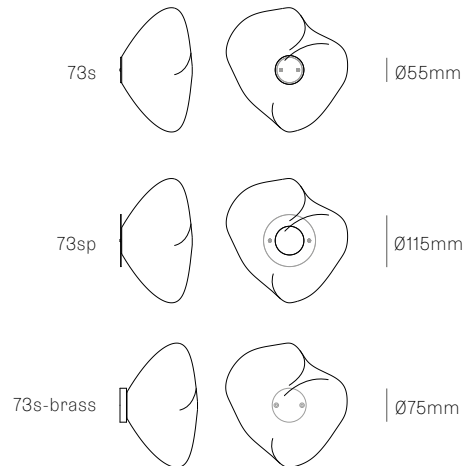

Image shown above 73.20 with round canopy

Series	73
Mounting	Ceiling mounted
Glass Colours	Clear, grey 1, grey 2, grey 3
Lamp	1.5W LED, 2500K, 130lm 10W Xenon, 2600K, 81lm
Coaxial Length	3000mm standard / up to 30500mm maximum Adjustable length: 73.1 - 73.3 Non-adjustable length: 73.8 - 73.20
Canopy Finishes	73.1 - 73.3: white, black or brushed nickel canopy 73.1mi/mo: white polyurethane canopy 73.8 - 73.20: white canopy
Materials	Blown glass, braided metal coaxial cable, electrical components, steel canopy
Power Supply	Integral Remote mounted for 73.1m/mo/mi Bocci recommends remote mounting power supplies for ease of long-term maintenance.
Environment	Indoor, dry location. IP30
Note	Unless otherwise noted when ordering, all fixtures will be outfitted to be xenon compatible. Every single Bocci product is handmade. Each one is variously blown, poured, carved, polished, packed and dispatched directly by us. As such, no two products are identical; they are individual, irregular expressions of our research.
Patent #	US D762,323 S EU 002633230-0001 - 0003

All dimensions are in millimeters (mm) unless otherwise specified.

Image shown above 28t

Series 28, 38V, 57, 73, 84, 84V, 100, 118

Glass Colours 28: Clear, colour pendants
 38V: Clear
 57: Grey, white, light mirror, dark mirror
 73: Clear, grey 1, grey 2, grey 3
 84/84Vt: White/copper
 100: Frosted clear, frosted grey
 118: White

TABLE LIGHT $\pm \text{Ø}165$ 

28t

 $\text{Ø}190 - 215$ 

38Vt

 $100 - 150$ 

57t

 $\pm 230 - 380$ 

73t

Certifications

Weight (kg)

73s	3.7
73sp	3.7
73s Brass	3.7

XXXT
SPECIFICATION

- Pendant** One
- Material** Brass base and dial control
- Cable** Black flexible cord, 2290mm
- Plug Type** Type A - 110V
Type C - 230V
Type G - 230V
Type I - 230V