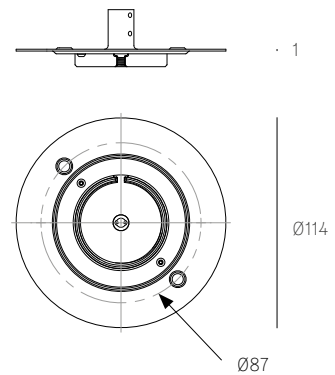

76SP
SPECIFICATION

Pendant One
Material White powder coated stainless steel cover
Power Supply Integral
Remote for select markets only