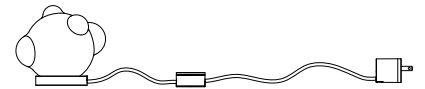

57t

$\pm 230 - 380$