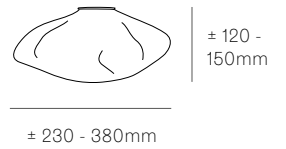

Image shown above 73sp