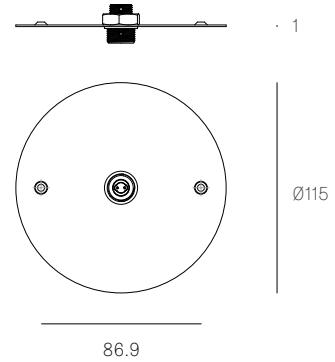

All dimensions are in millimeters (mm) unless otherwise specified.

XXX.50 SQUARE
SPECIFICATION

Pendants	Fifty
Material	White powder coated stainless steel cover
Cable	Coaxial cable Non-adjustable. 3000 standard / up to 30500 maximum
Power Supply	Integral
Wood Backing	609 x 609 x 16

All dimensions are in millimeters (mm)
unless otherwise specified.

XXXS
SPECIFICATION

Pendant One
Material White powder coated stainless steel cover
Power Supply Remote

XXXSP
SPECIFICATION

Pendant One
Material White powder coated stainless steel cover
Power Supply Integral
 Remote for select markets only