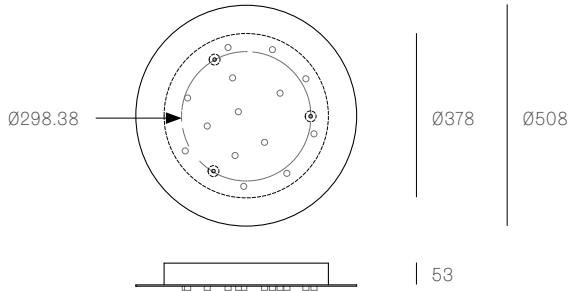

XXX.14 ROUND
SPECIFICATION

Pendants	Fourteen
Material	White powder coated stainless steel cover
Cable	Coaxial cable Non-adjustable. 3000 standard / up to 30500 maximum
Power Supply	Integral
Wood Backing	Ø362 x 16