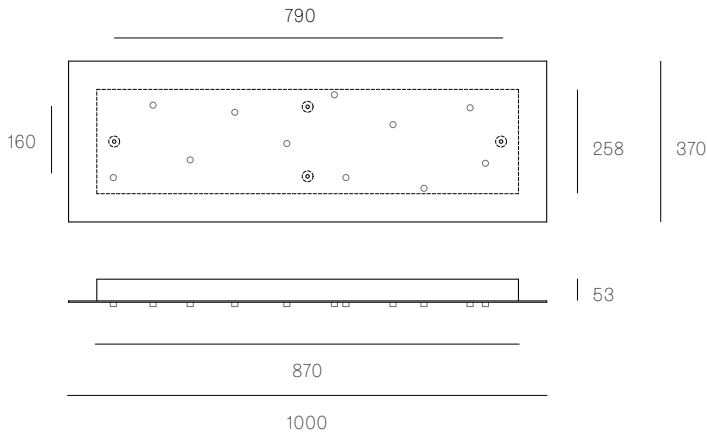

38.11V / 73.11 RECTANGLE
SPECIFICATION

Pendants	Eleven
Material	White powder coated stainless steel cover
Cable	Coaxial cable Non-adjustable. 3000 standard / up to 30500 maximum
Power Supply	Integral
Wood Backing	854 x 224 x 16