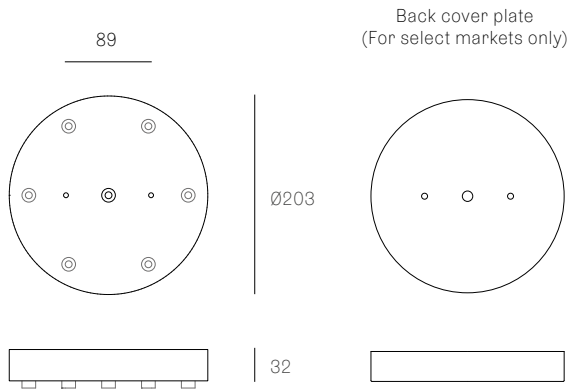

XXX.7
SPECIFICATION

Pendants	Seven
Materials	Brushed nickel, white or black powder coated stainless steel cover
Cable	Coaxial cable Adjustable. 3000 standard / up to 30500 maximum
Power Supply	Integral

All dimensions are in millimeters (mm) unless otherwise specified.