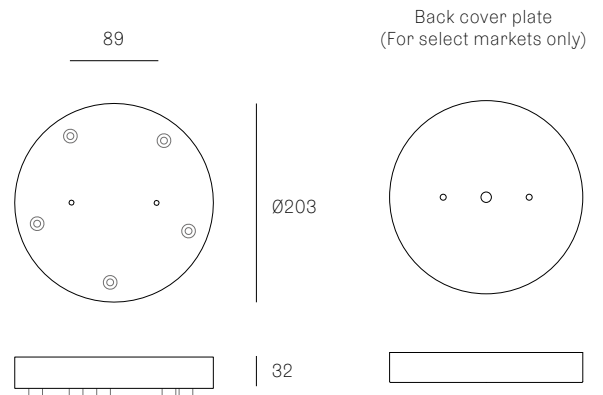

XXX.5
SPECIFICATION

Pendants	Five
Materials	Brushed nickel, white or black powder coated stainless steel cover
Cable	Coaxial cable Adjustable. 3000 standard / up to 30500 maximum
Power Supply	Integral