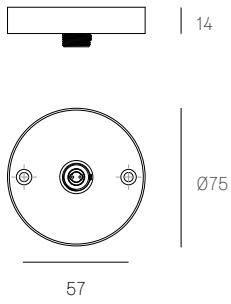

XXXS BRASS
SPECIFICATION

Pendant	One
Material	Brass base
Power Supply	Remote

All dimensions are in millimeters (mm)
unless otherwise specified.