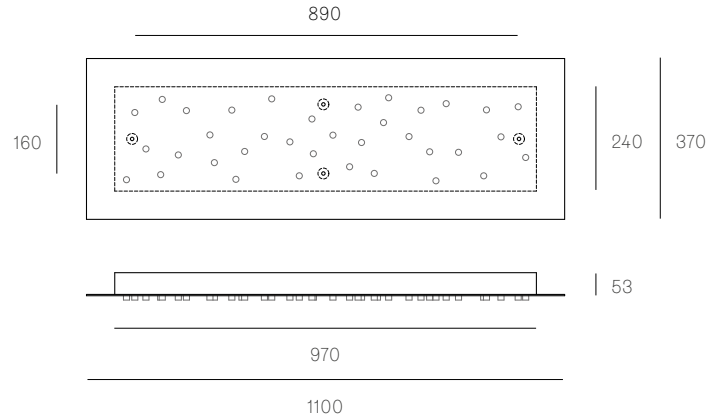

XXX.36 RECTANGLE
SPECIFICATION

Pendants	Thirty-six
Material	White powder coated stainless steel cover
Cable	Coaxial cable Non-adjustable. 3000 standard / up to 30500 maximum
Power Supply	Integral
Wood Backing	954 x 224 x 16