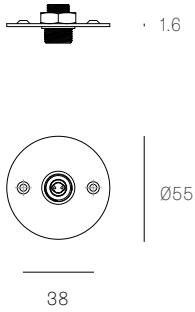

XXX.36 SQUARE
SPECIFICATION

Pendants	Thirty-six
Material	White powder coated stainless steel cover
Cable	Coaxial cable Non-adjustable. 3000 standard / up to 30500 maximum
Power Supply	Integral
Wood Backing	609 x 609 x 16

All dimensions are in millimeters (mm) unless otherwise specified.

XXX.50 SQUARE
SPECIFICATION

Pendants	Fifty
Material	White powder coated stainless steel cover
Cable	Coaxial cable Non-adjustable. 3000 standard / up to 30500 maximum
Power Supply	Integral
Wood Backing	609 x 609 x 16

All dimensions are in millimeters (mm)
unless otherwise specified.

XXXS
SPECIFICATION

Pendant One
Material White powder coated stainless steel cover
Power Supply Remote

XXXSP
SPECIFICATION

Pendant One
Material White powder coated stainless steel cover
Power Supply Integral
 Remote for select markets only