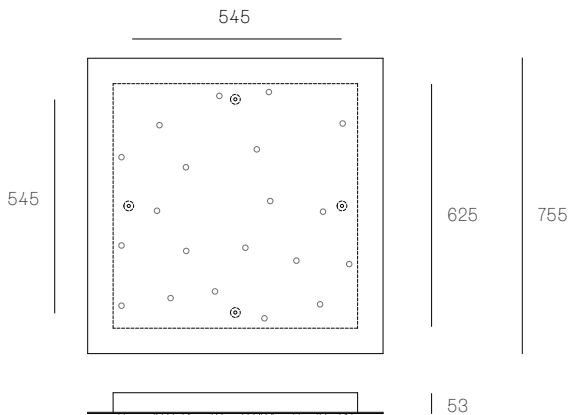

73.20 SQUARE
SPECIFICATION

Pendants	Twenty
Material	White powder coated stainless steel cover
Cable	Coaxial cable Non-adjustable. 3000 standard / up to 30500 maximum
Power Supply	Integral
Wood Backing	609 x 609 x 16