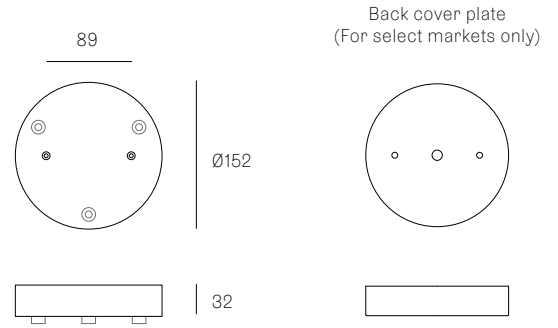

XXX.1M0
SPECIFICATION

Pendant	One
Material	White polyurethane
Cable	Coaxial cable Adjustable. 3000 standard / up to 30500 maximum
Power Supply	Remote

XXX.3
SPECIFICATION

Pendants	Three
Materials	Brushed nickel, white or black powder coated stainless steel cover
Cable	Coaxial cable Adjustable. 3000 standard / up to 30500 maximum
Power Supply	Integral