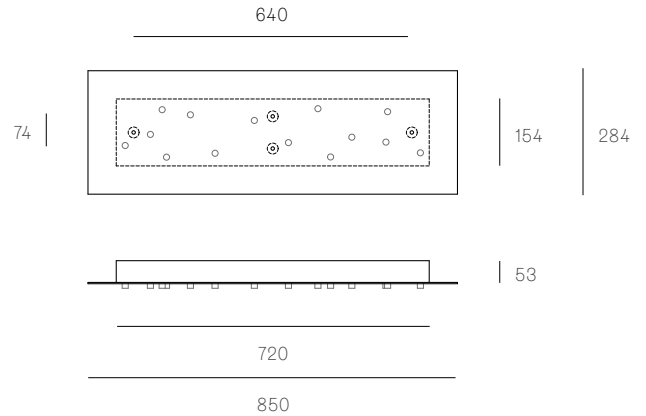

XXX.14 RECTANGLE
SPECIFICATION

Pendants	Fourteen
Material	White powder coated stainless steel cover
Cable	Coaxial cable Non-adjustable. 3000 standard / up to 30500 maximum
Power Supply	Integral
Wood Backing	704 x 138 x 16