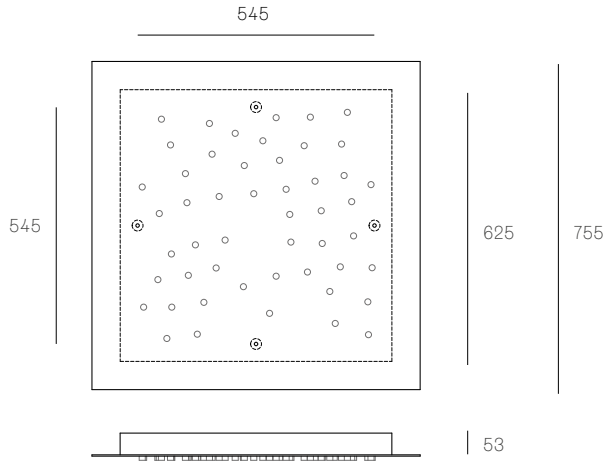

XXX.50 SQUARE
SPECIFICATION

Pendants	Fifty
Material	White powder coated stainless steel cover
Cable	Coaxial cable Non-adjustable. 3000 standard / up to 30500 maximum
Power Supply	Integral
Wood Backing	609 x 609 x 16

All dimensions are in millimeters (mm)
unless otherwise specified.