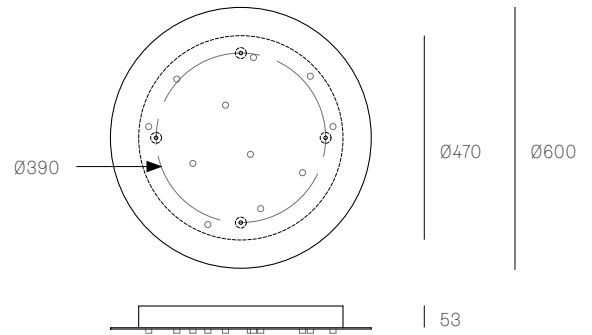

XXX.11 ROUND
SPECIFICATION

Pendants	Eleven
Material	White powder coated stainless steel cover
Cable	Coaxial cable Non-adjustable. 3000 standard / up to 30500 maximum
Power Supply	Integral
Wood Backing	Ø362 x 16