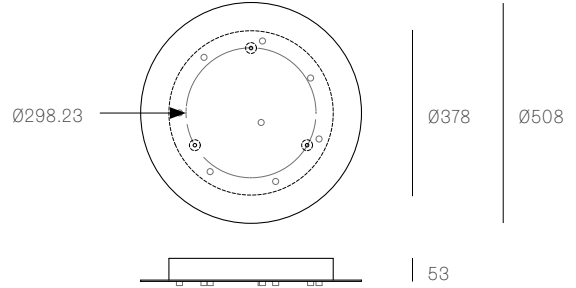

38.8V / 73.8 ROUND
SPECIFICATION

Pendants	Eight
Material	White powder coated stainless steel cover
Cable	Coaxial cable Adjustable. 3000 standard / up to 30500 maximum
Power Supply	Integral
Wood Backing	∅362 x 16