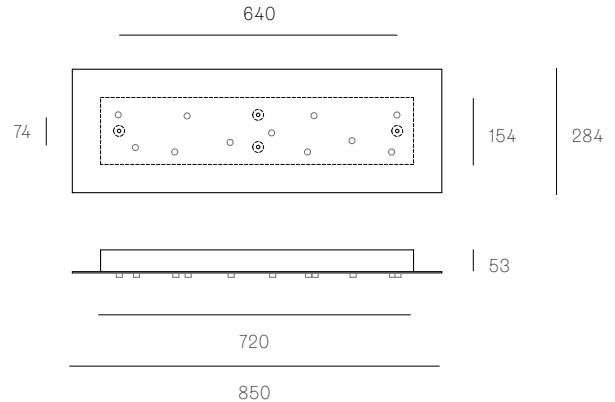

XXX.11 RECTANGLE
SPECIFICATION

Pendants	Eleven
Material	White powder coated stainless steel cover
Cable	Coaxial cable Non-adjustable. 3000 standard / up to 30500 maximum
Power Supply	Integral
Wood Backing	704 x 138 x 16