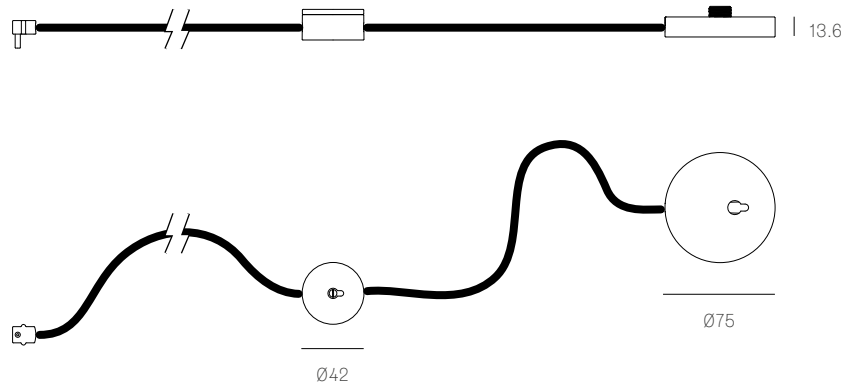

Image shown above 73.20 with round canopy

Series	73
Mounting	Ceiling mounted
Glass Colours	Clear, grey 1, grey 2, grey 3
Lamp	1.5W LED, 2500K, 130lm 10W Xenon, 2600K, 81lm
Coaxial Length	3000mm standard / up to 30500mm maximum Adjustable length: 73.1 - 73.3 Non-adjustable length: 73.8 - 73.20
Canopy Finishes	73.1 - 73.3: white, black or brushed nickel canopy 73.1mi/mo: white polyurethane canopy 73.8 - 73.20: white canopy
Materials	Blown glass, braided metal coaxial cable, electrical components, steel canopy
Power Supply	Integral Remote mounted for 73.1m/mo/mi Bocci recommends remote mounting power supplies for ease of long-term maintenance.
Environment	Indoor, dry location. IP30
Note	Unless otherwise noted when ordering, all fixtures will be outfitted to be xenon compatible. Every single Bocci product is handmade. Each one is variously blown, poured, carved, polished, packed and dispatched directly by us. As such, no two products are identical; they are individual, irregular expressions of our research.
Patent #	US D762,323 S EU 002633230-0001 - 0003

Certifications

Weight (kg)

73s	3.7
73sp	3.7
73s Brass	3.7

XXXT
SPECIFICATION

- Pendant** One
- Material** Brass base and dial control
- Cable** Black flexible cord, 2290mm
- Plug Type** Type A - 110V
Type C - 230V
Type G - 230V
Type I - 230V