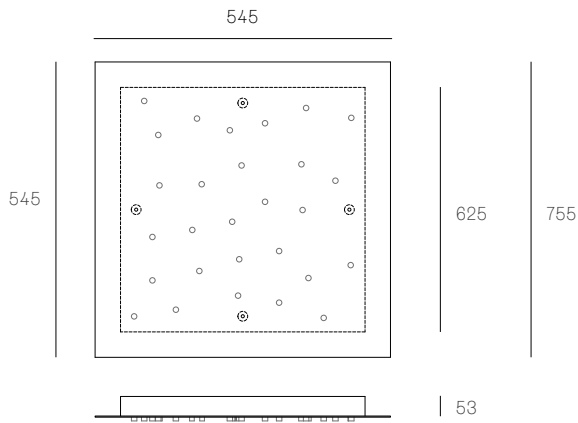

XXX.28 SQUARE
SPECIFICATION

Pendants	Twenty-eight
Material	White powder coated stainless steel cover
Cable	Coaxial cable Non-adjustable. 3000 standard / up to 30500 maximum
Power Supply	Integral
Wood Backing	609 x 609 x 16