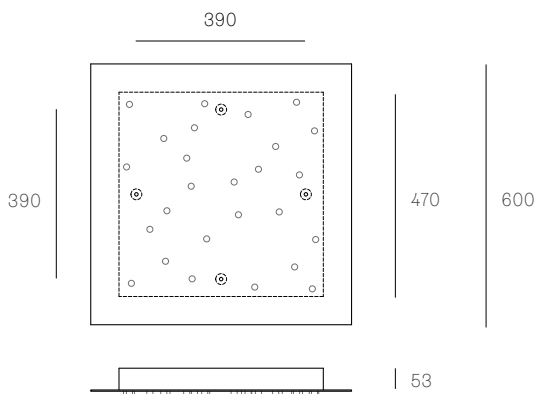

XXX.26 SQUARE
SPECIFICATION

Pendants	Twenty-six
Material	White powder coated stainless steel cover
Cable	Coaxial cable Non-adjustable. 3000 standard / up to 30500 maximum
Power Supply	Integral
Wood Backing	454 x 454 x 16