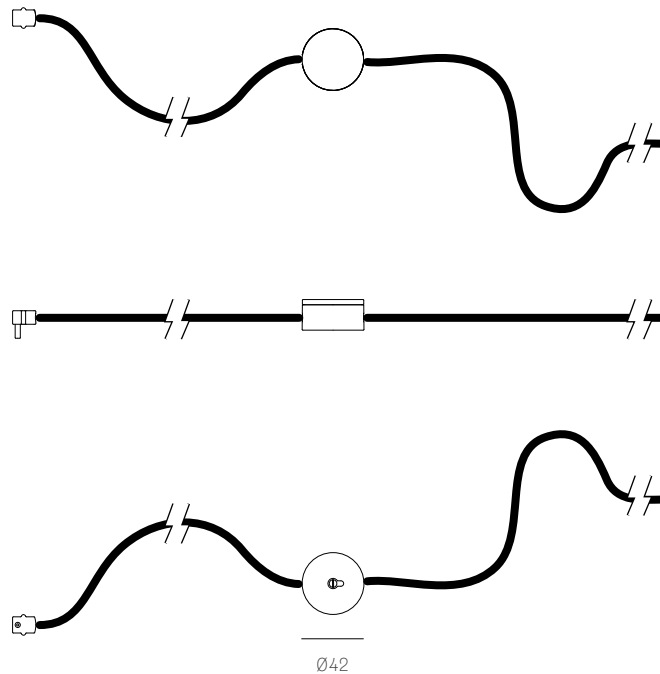

44T
SPECIFICATION

- **Pendant** One
- **Material** Black base and dial control
- **Cable** Black flexible cord, 2290mm
- **Plug Type** Type A - 110V
  Type C - 230V
  Type G - 230V
  Type I - 230V