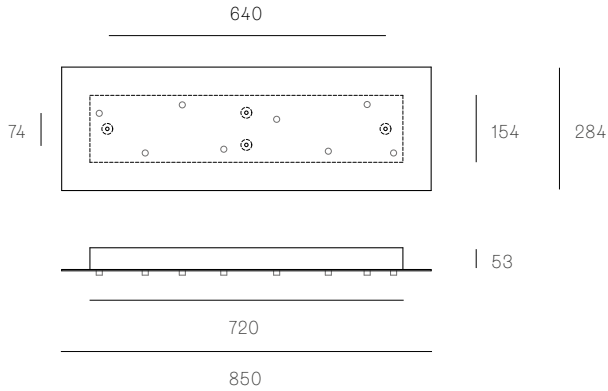

38.8V / 73.8 RECTANGLE
SPECIFICATION

Pendants	Eight
Material	White powder coated stainless steel cover
Cable	Coaxial cable Adjustable. 3000 standard / up to 30500 maximum
Power Supply	Integral
Wood Backing	704 x 138 x 16