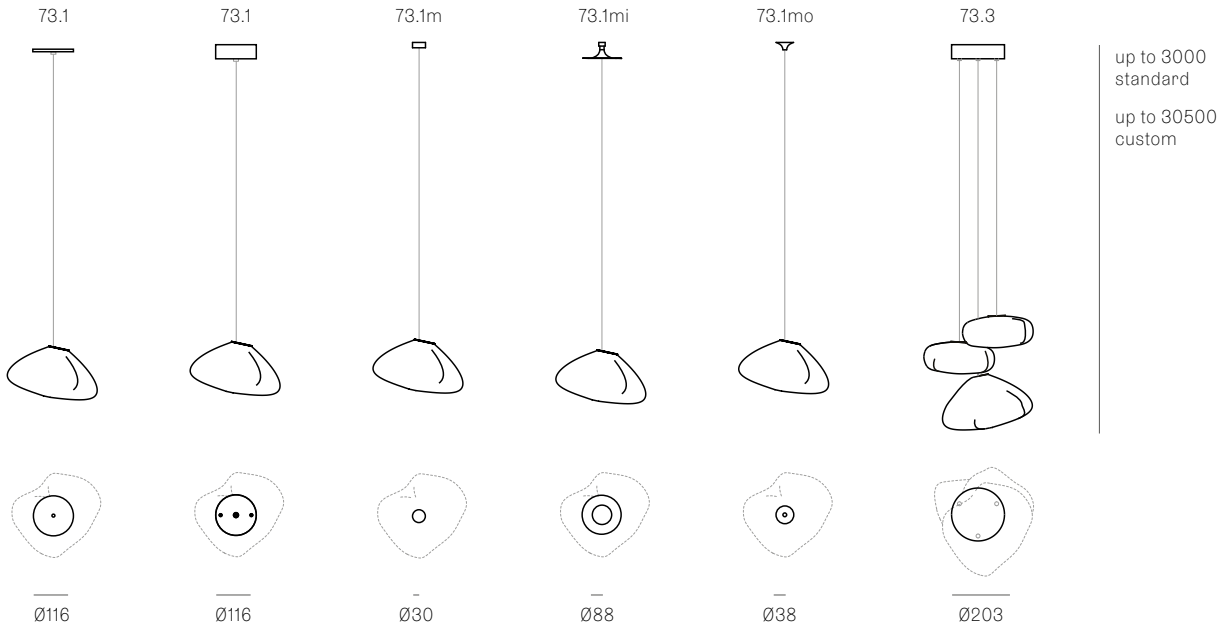

Image shown above 73.20 with round canopy

Series	73
Mounting	Ceiling mounted
Glass Colours	Clear, grey 1, grey 2, grey 3
Lamp	1.5W LED, 2500K, 130lm 10W Xenon, 2600K, 81lm
Coaxial Length	3000mm standard / up to 30500mm maximum Adjustable length: 73.1 - 73.3 Non-adjustable length: 73.8 - 73.20
Canopy Finishes	73.1 - 73.3: white, black or brushed nickel canopy 73.1mi/mo: white polyurethane canopy 73.8 - 73.20: white canopy
Materials	Blown glass, braided metal coaxial cable, electrical components, steel canopy
Power Supply	Integral Remote mounted for 73.1m/mo/mi Bocci recommends remote mounting power supplies for ease of long-term maintenance.
Environment	Indoor, dry location. IP30
Note	Unless otherwise noted when ordering, all fixtures will be outfitted to be xenon compatible. Every single Bocci product is handmade. Each one is variously blown, poured, carved, polished, packed and dispatched directly by us. As such, no two products are identical; they are individual, irregular expressions of our research.
Patent #	US D762,323 S EU 002633230-0001 - 0003

Weight (kg)

○		□	
Round		Rectangle	
73.1	2.7	73.8	32
73.3	8	73.11	40
73.8	33	73.20	68
73.11	43		
73.20	69		
□			
Square			
73.20	75		

Certifications

ADJUSTABLE LENGTH

NON-ADJUSTABLE LENGTH

Best practices for wiring multiple single pendant fixtures with remote mounted power supplies:

All dimensions are in millimeters (mm) unless otherwise specified.

Image shown above 28t

Series 28, 38V, 57, 73, 84, 84V, 100, 118

Glass Colours 28: Clear, colour pendants
 38V: Clear
 57: Grey, white, light mirror, dark mirror
 73: Clear, grey 1, grey 2, grey 3
 84/84Vt: White/copper
 100: Frosted clear, frosted grey
 118: White

TABLE LIGHT $\pm \text{Ø}165$ 

28t

 $\text{Ø}190 - 215$ 

38Vt

 $100 - 150$ 

57t

 $\pm 230 - 380$ 

73t