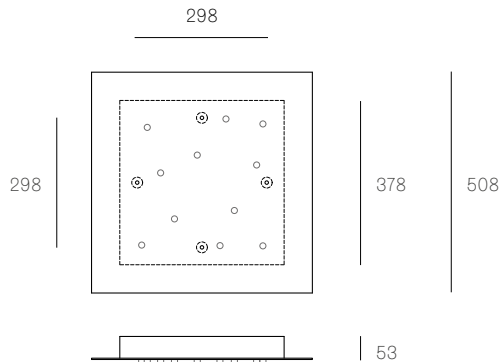

XXX.11 SQUARE
SPECIFICATION

Pendants	Eleven
Material	White powder coated stainless steel cover
Cable	Coaxial cable Non-adjustable. 3000 standard / up to 30500 maximum
Power Supply	Integral
Wood Backing	362 x 362 x 16