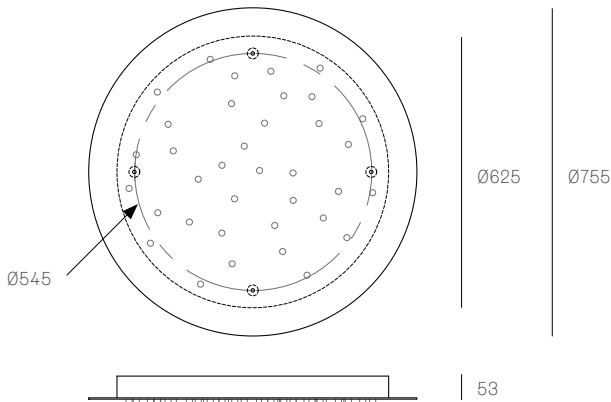

XXX.36 ROUND
SPECIFICATION

Pendants	Thirty-six
Material	White powder coated stainless steel cover
Cable	Coaxial cable Non-adjustable. 3000 standard / up to 30500 maximum
Power Supply	Integral
Wood Backing	Ø609 x 16