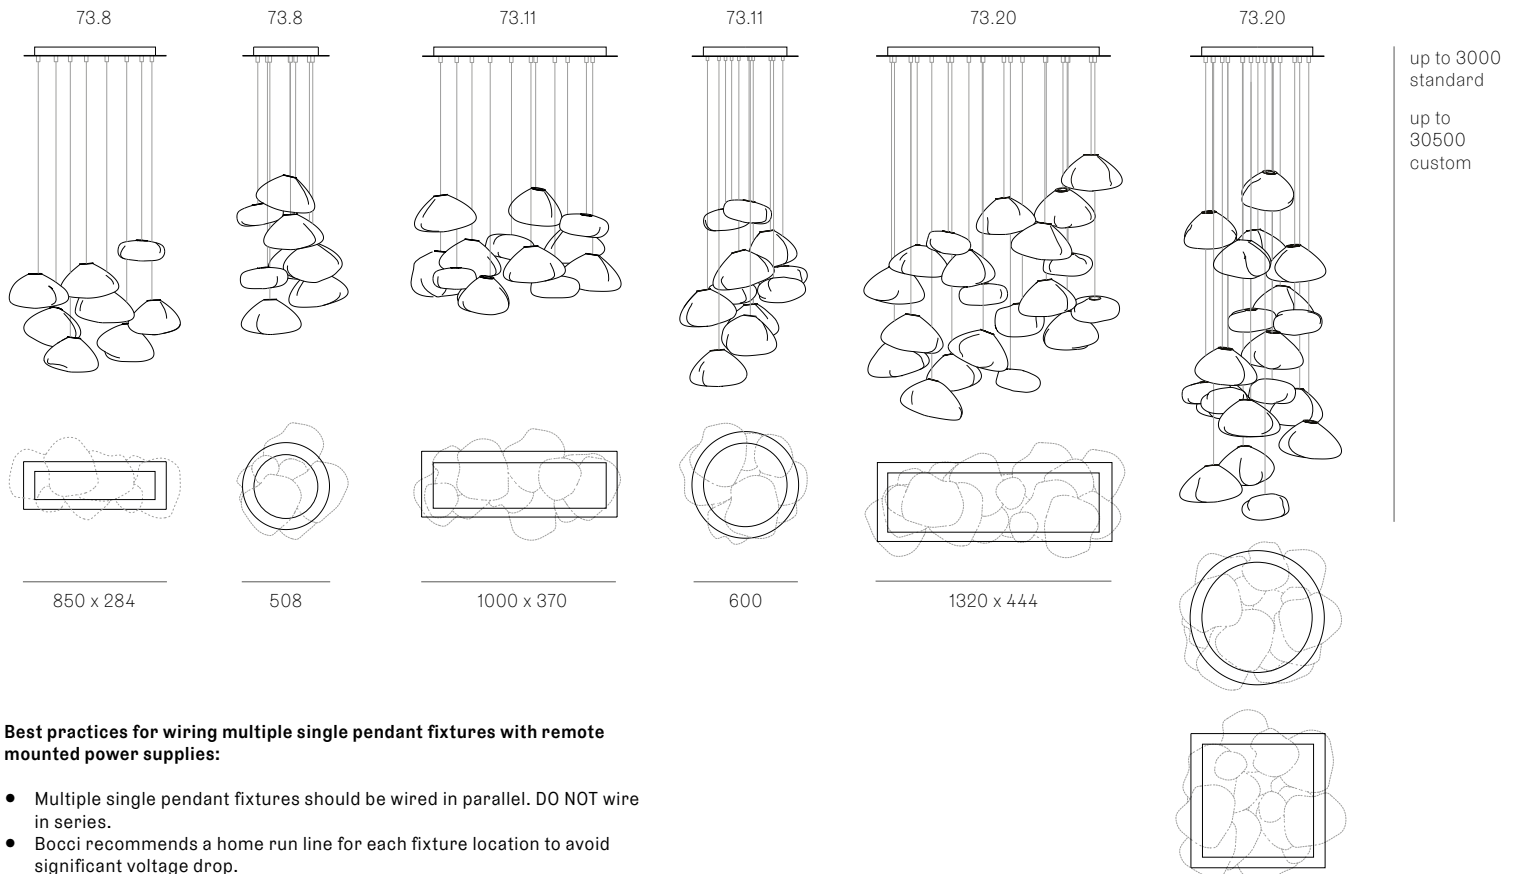

Image shown above 73.20 with round canopy

Series	73
Mounting	Ceiling mounted
Glass Colours	Clear, grey 1, grey 2, grey 3
Lamp	1.5W LED, 2500K, 130lm 10W Xenon, 2600K, 81lm
Coaxial Length	3000mm standard / up to 30500mm maximum Adjustable length: 73.1 - 73.3 Non-adjustable length: 73.8 - 73.20
Canopy Finishes	73.1 - 73.3: white, black or brushed nickel canopy 73.1mi/mo: white polyurethane canopy 73.8 - 73.20: white canopy
Materials	Blown glass, braided metal coaxial cable, electrical components, steel canopy
Power Supply	Integral Remote mounted for 73.1m/mo/mi Bocci recommends remote mounting power supplies for ease of long-term maintenance.
Environment	Indoor, dry location. IP30
Note	Unless otherwise noted when ordering, all fixtures will be outfitted to be xenon compatible. Every single Bocci product is handmade. Each one is variously blown, poured, carved, polished, packed and dispatched directly by us. As such, no two products are identical; they are individual, irregular expressions of our research.
Patent #	US D762,323 S EU 002633230-0001 - 0003

Weight (kg)

○		□	
Round		Rectangle	
73.1	2.7	73.8	32
73.3	8	73.11	40
73.8	33	73.20	68
73.11	43		
73.20	69		
□			
Square			
73.20	75		

Certifications

ADJUSTABLE LENGTH

NON-ADJUSTABLE LENGTH

Best practices for wiring multiple single pendant fixtures with remote mounted power supplies: