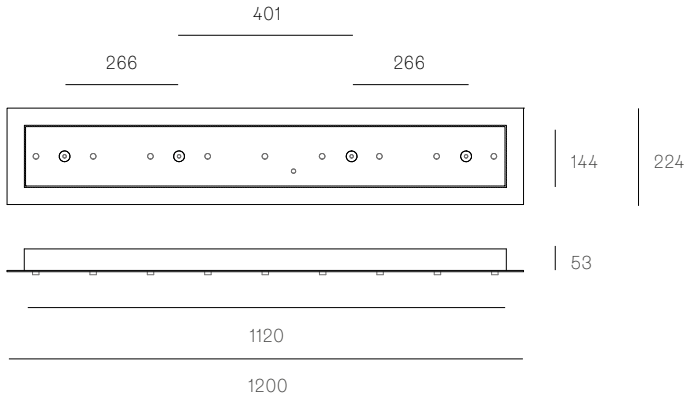

XXX.9 RECTANGLE
SPECIFICATION

Pendants	Nine
Material	White powder coated stainless steel cover
Cable	Coaxial cable Adjustable. 3000 standard / up to 30500 maximum
Power Supply	Integral
Wood Backing	1108 x 132 x 16