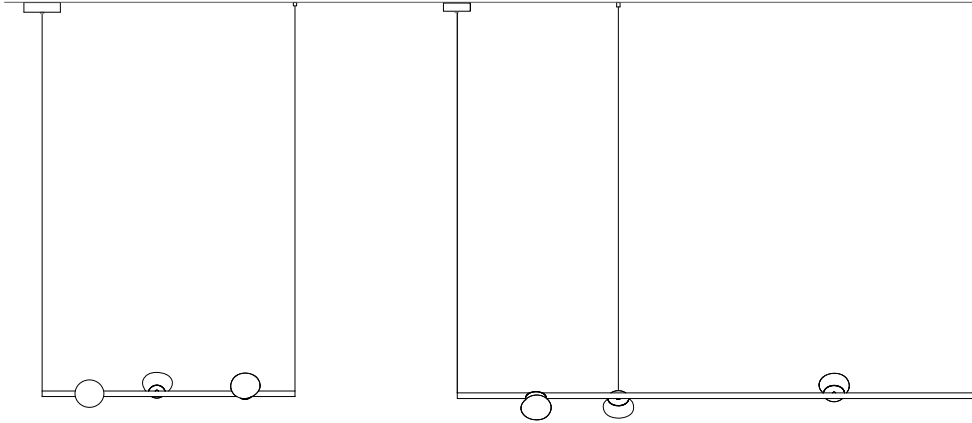

BOCCI

84V

twentieth
sales@twentieth.net
323.904.1200
www.twentieth.net

Suspended

Cable lengths: 3 m / 6 m / 15 m

84.3V suspended

0.9m

84.3V suspended

1.8m

84.6V suspended

1.8m

Ceiling mounted

84.3V short

0.9m

84.3V tall

1.8m

84.6V

1.8m

84.9V

2.7m

84.12V

3.7m

Wall & Ceiling

84s