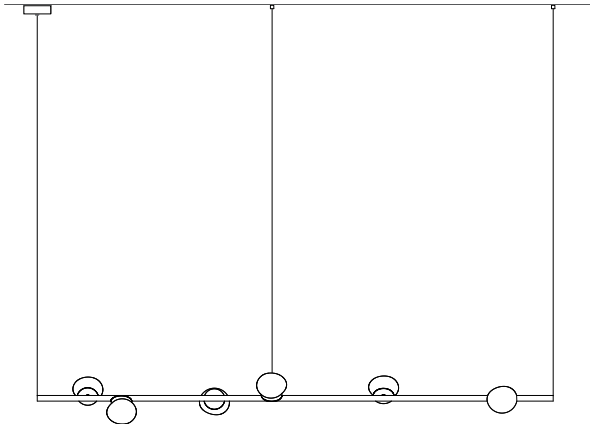

BOCCI

84V

twentieth
sales@twentieth.net
323.904.1200
www.twentieth.net

Suspended

Cable lengths: 3 m / 6 m / 15 m

84.3V suspended

0.9m

84.3V suspended

1.8m

84.6V suspended

1.8m

Ceiling mounted

84.3V short

0.9m

84.3V tall

1.8m

84.6V

1.8m

84.9V

2.7m

84.12V

3.7m

Wall & Ceiling

84s

84sp

84s Brass

Table Light

84Vt

±125-140

±67-80

Floor

Column