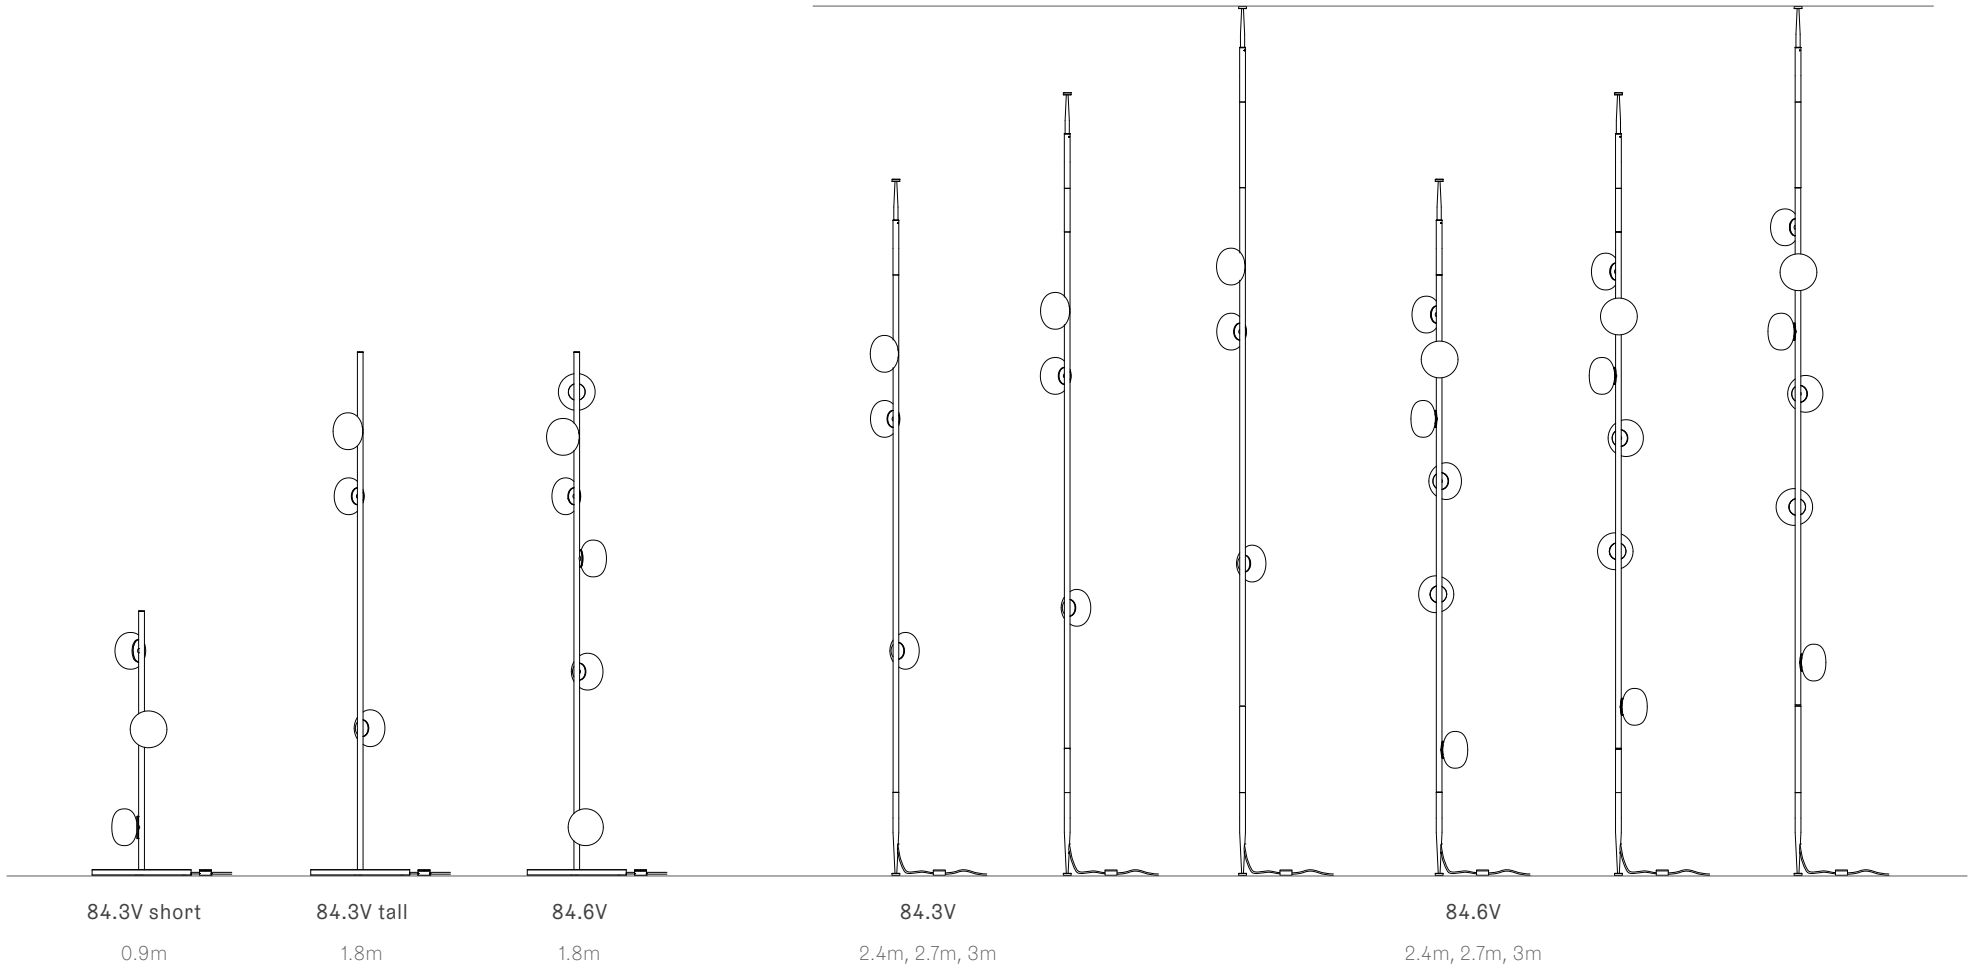

84sp

84s Brass

Table Light

84Vt

±125-140

±67-80

Floor

Column