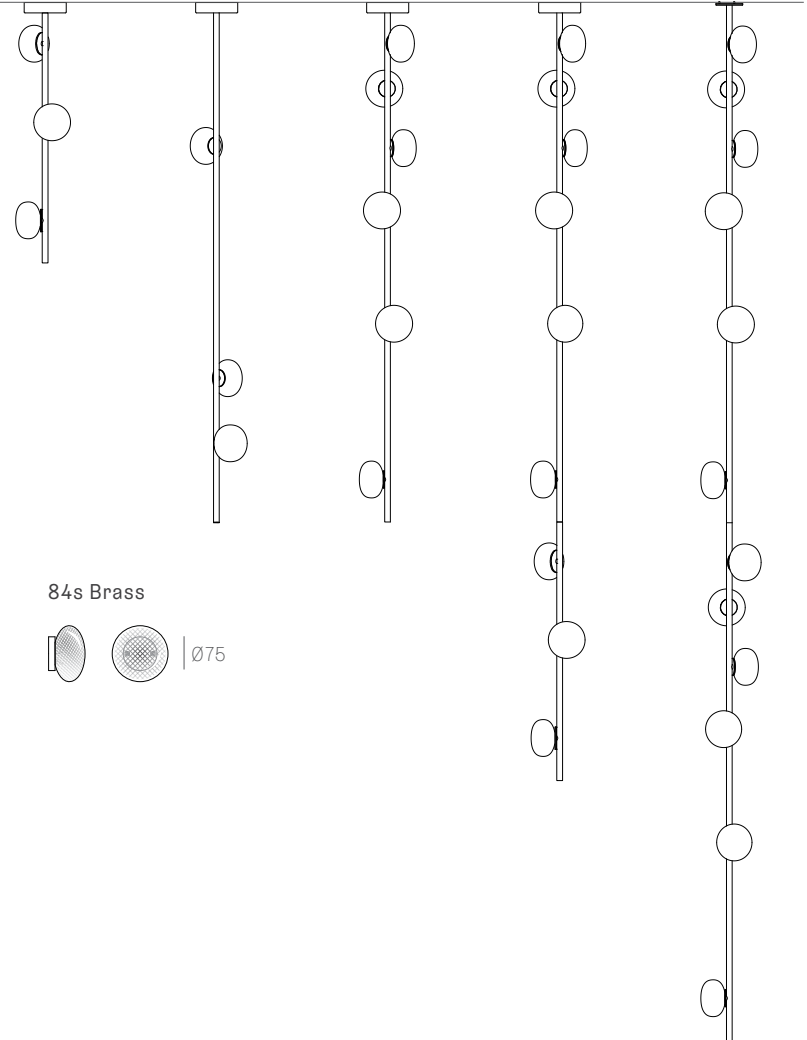

BOCCI

84V

twentieth
sales@twentieth.net
323.904.1200
www.twentieth.net

Suspended

Cable lengths: 3 m / 6 m / 15 m

84.3V suspended

0.9m

84.3V suspended

84.6V

1.8m

84.9V

2.7m

84.12V

3.7m

Wall & Ceiling

84s

84sp

84s Brass

Table Light

84Vt

±125-140

±67-80

Floor

Column

84V Series — Stem

twentieth
sales@twentieth.net
323.904.1200
www.twentieth.net

BOCCI

84V Series — Stem

twentieth
sales@twentieth.net
323.904.1200
www.twentieth.net

84V Series — Table Light

twentieth
sales@twentieth.net
323.904.1200
www.twentieth.net