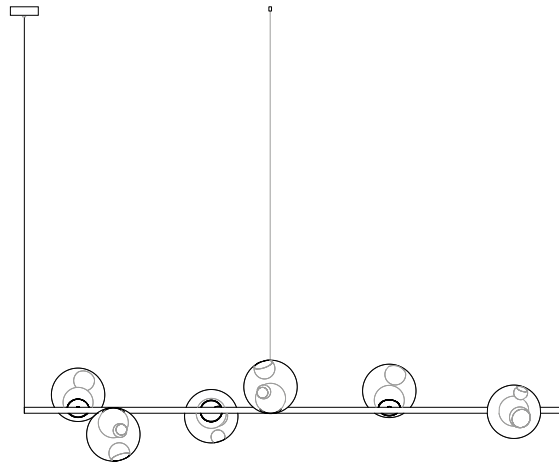

PLUG TYPES

Type A

Type C

Type G

Type I

All dimensions are in millimeters (mm) unless otherwise specified.

Image shown above 28.6 Horizontal Suspended

Series	28, 38V, 57, 73, 84, 84V
Mounting	Suspended
Glass Colours	28: Clear, colour pendants 38V: Clear 57: Grey, white, light mirror, dark mirror 73: Clear, grey 1, grey 2, grey 3 84: Clear/copper 84V: Clear/copper
Lamp	1.5W LED, 2500K, 130lm
Stem Lengths	900mm, 1800mm long stem
Cable Lengths	3m, 6m, 15m
Finishes	Brass or black powder coated stem Matte black or white canopy
Materials	Blown glass, brass stem, electrical components
Power Supply	Integral Bocci recommends remote mounting power supplies for ease of long-term maintenance.
Environment	Indoor, dry location. IP20
Note	The brass used in our Stem Series is untreated and, as such, will develop a natural patina over time. To avoid any marking or tarnish on the brass during handling and installation, please use the gloves provided in your shipment. Every single Bocci product is handmade. Each one is variously blown, poured, carved, polished, packed and dispatched directly by us. As such, no two products are identical; they are individual, irregular expressions of our research.