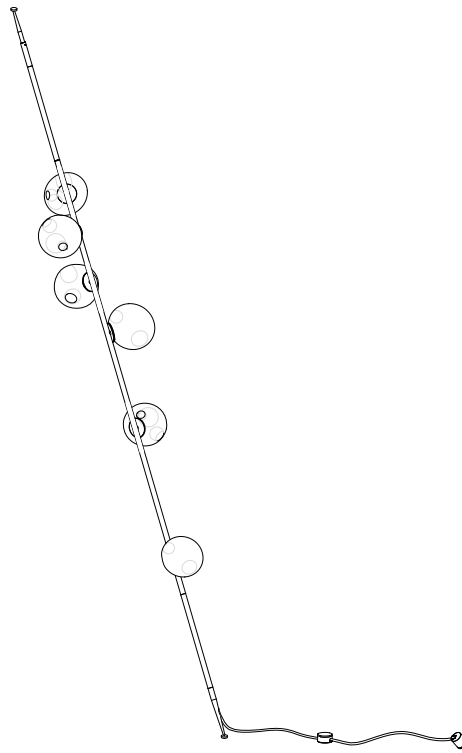

Image shown above 28.6 Ceiling Mounted

Series 28, 38V, 57, 73, 84, 84V

Mounting Ceiling mounted

Glass Colours 28: Clear, colour pendants
38V: Clear
57: Grey, white, light mirror, dark mirror
73: Clear, grey 1, grey 2, grey 3
84: Clear/copper
84V: Clear/copper

	XXX.3 (900mm)	XXX.3 (1800mm)	XXX.6 (1800mm)	XXX.9 (2700mm)	XXX.12 (3700mm)
28	4.7	5.7	9.4	15.1	18.8
38V	7.1	8.2	14.3	22.5	28.6
57	5.2	6.3	10.5	16.7	21
73	6.2	8.9	15.7	25.5	36.8
84	6.5	7.5	12.9	20.4	25.9
84V	7.4	8.4	14.8	23.3	29.7

All dimensions are in millimeters (mm) unless otherwise specified.

Image shown above 28.6 Column

Series	28, 38V, 57, 73, 84, 84V
Glass Colours	28: Clear, colour pendants 38V: Clear 57: Grey, white, light mirror, dark mirror 73: Clear, grey 1, grey 2, grey 3 84: Clear/copper 84V: Clear/copper
Lamp	1.5W LED, 2500K, 130lm
Plug Types	Type A - 110V Type C - 230V Type G - 230V Type I - 230V
Pole Lengths	2400mm, 2700mm, 3000mm
Extenders	Additional extender available in 153mm, 305mm
Cable Length	2290mm black flexible cord
Finishes	Brass or black powder coated stem Brass dial control
Materials	Blown glass, brass stem, electrical components
Power Supply	Integral, dial control with build-in dimmer
Environment	Indoor, dry location. IP20
Note	The brass used in our Stem Series is untreated and, as such, will develop a natural patina over time. To avoid any marking or tarnish on the brass during handling and installation, please use the gloves provided in your shipment. Every single Bocci product is handmade. Each one is variously blown, poured, carved, polished, packed and dispatched directly by us. As such, no two products are identical; they are individual, irregular expressions of our research.