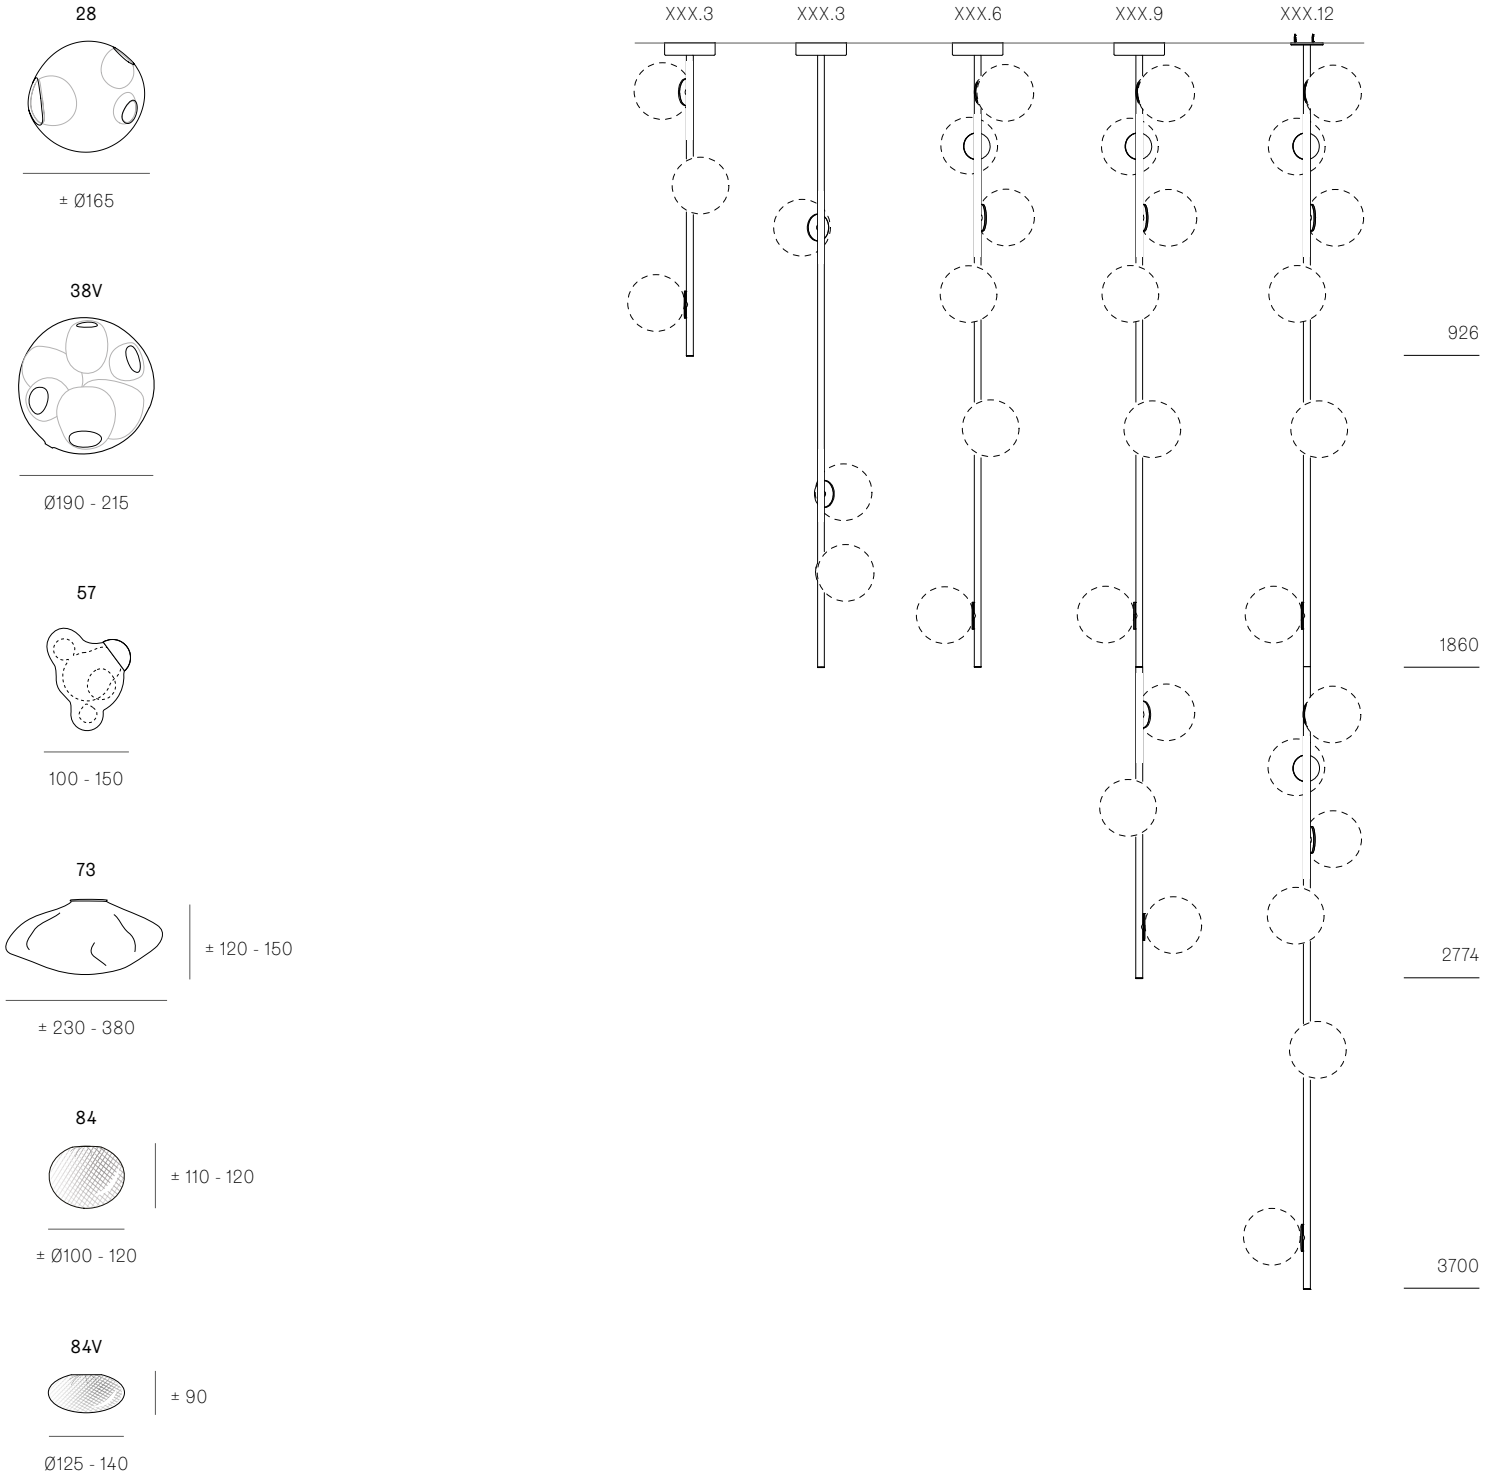

Image shown above 28.6 Column

All dimensions are in millimeters (mm) unless otherwise specified.