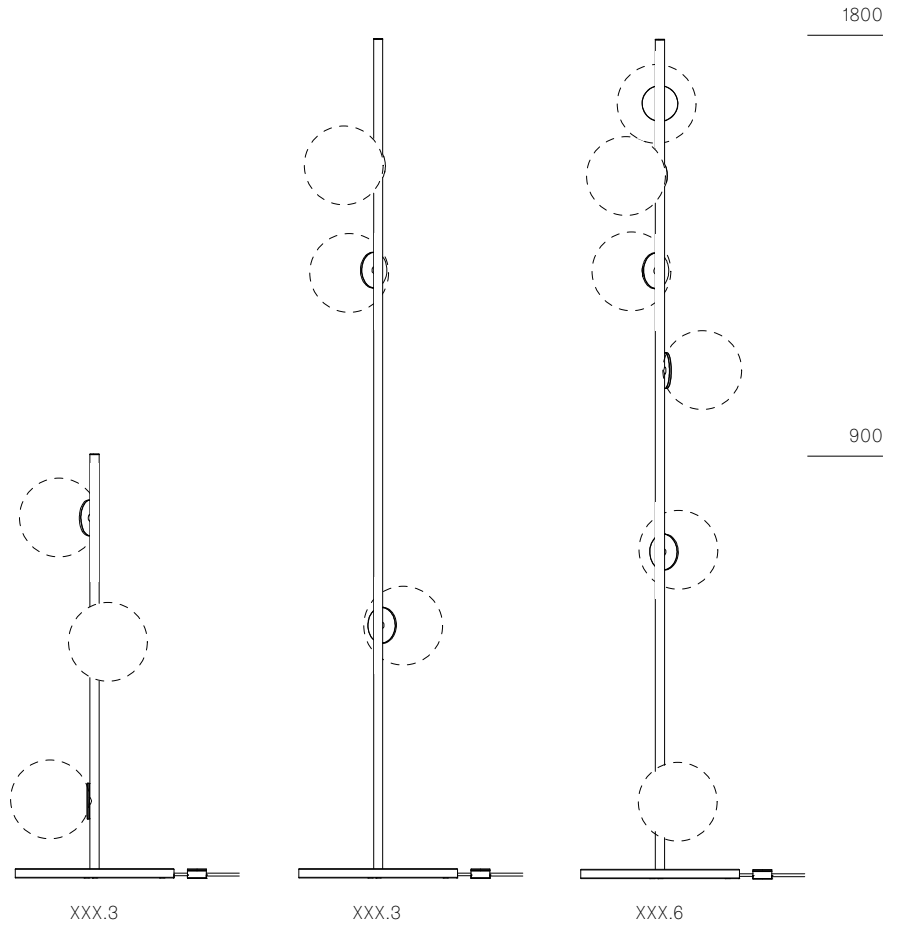

Weight (kg)			
	XXX.3 (900mm)	XXX.3 (1800mm)	XXX.6 (1800mm)
28	9.8	10.8	14.5
38V	12.2	13.2	19.4
57	10.3	11.3	15.6
73	11.3	12.3	17.5
84	11.5	12.6	18
84V	12.5	13.5	19.9

28

± Ø165

38V

Ø190 - 215

57

100 - 150

73

± 120 - 150

± 230 - 380

84

± 110 - 120

± Ø100 - 120

84V

± 90

Ø125 - 140

PLUG TYPES

Type A

Type C

Type G

Type I

All dimensions are in millimeters (mm) unless otherwise specified.

Image shown above 28.6 Horizontal Suspended

Series	28, 38V, 57, 73, 84, 84V
Mounting	Suspended
Glass Colours	28: Clear, colour pendants 38V: Clear 57: Grey, white, light mirror, dark mirror 73: Clear, grey 1, grey 2, grey 3 84: Clear/copper 84V: Clear/copper
Lamp	1.5W LED, 2500K, 130lm
Stem Lengths	900mm, 1800mm long stem
Cable Lengths	3m, 6m, 15m
Finishes	Brass or black powder coated stem Matte black or white canopy
Materials	Blown glass, brass stem, electrical components
Power Supply	Integral Bocci recommends remote mounting power supplies for ease of long-term maintenance.
Environment	Indoor, dry location. IP20
Note	The brass used in our Stem Series is untreated and, as such, will develop a natural patina over time. To avoid any marking or tarnish on the brass during handling and installation, please use the gloves provided in your shipment. Every single Bocci product is handmade. Each one is variously blown, poured, carved, polished, packed and dispatched directly by us. As such, no two products are identical; they are individual, irregular expressions of our research.

All dimensions are in millimeters (mm) unless otherwise specified.

Image shown above 28t

Series 28, 38V, 57, 73, 84, 84V, 100, 118

Glass Colours 28: Clear, colour pendants
 38V: Clear
 57: Grey, white, light mirror, dark mirror
 73: Clear, grey 1, grey 2, grey 3
 84/84Vt: White/copper
 100: Frosted clear, frosted grey
 118: White