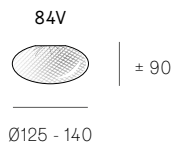

PLUG TYPES

Type A

Type C

Type G

Type I

All dimensions are in millimeters (mm) unless otherwise specified.

Image shown above 28.6 Horizontal Suspended

Series	28, 38V, 57, 73, 84, 84V
Mounting	Suspended
Glass Colours	28: Clear, colour pendants 38V: Clear 57: Grey, white, light mirror, dark mirror 73: Clear, grey 1, grey 2, grey 3 84: Clear/copper 84V: Clear/copper
Lamp	1.5W LED, 2500K, 130lm
Stem Lengths	900mm, 1800mm long stem
Cable Lengths	3m, 6m, 15m
Finishes	Brass or black powder coated stem Matte black or white canopy
Materials	Blown glass, brass stem, electrical components
Power Supply	Integral Bocci recommends remote mounting power supplies for ease of long-term maintenance.
Environment	Indoor, dry location. IP20
Note	The brass used in our Stem Series is untreated and, as such, will develop a natural patina over time. To avoid any marking or tarnish on the brass during handling and installation, please use the gloves provided in your shipment. Every single Bocci product is handmade. Each one is variously blown, poured, carved, polished, packed and dispatched directly by us. As such, no two products are identical; they are individual, irregular expressions of our research.

Certifications

Weight (kg)

	XXX.3 (900mm)	XXX.3 (1800mm)	XXX.6 (1800mm)	XXX.6 vertical (1800mm)
28	4.7	5.7	9.4	8.2
38V	7.1	8.2	14.3	-
57	5.2	6.3	10.5	-
73	6.2	8.9	15.7	-
84	6.5	7.5	12.9	-
84V	7.4	8.4	14.8	-