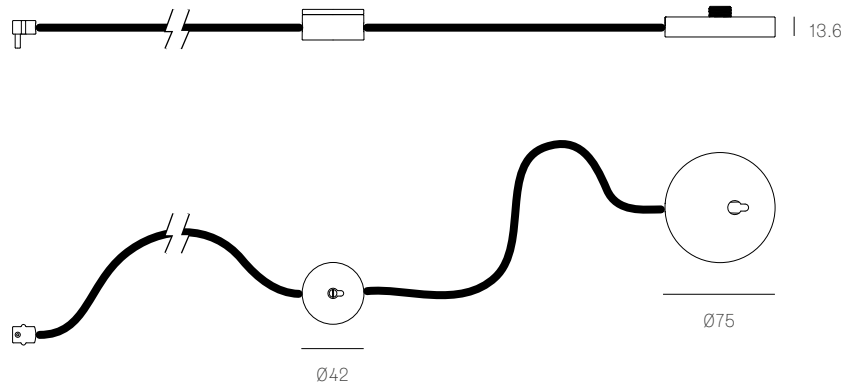

All dimensions are in millimeters (mm) unless otherwise specified.

Image shown above 28.6 Column

Series	28, 38V, 57, 73, 84, 84V
Glass Colours	28: Clear, colour pendants 38V: Clear 57: Grey, white, light mirror, dark mirror 73: Clear, grey 1, grey 2, grey 3 84: Clear/copper 84V: Clear/copper
Lamp	1.5W LED, 2500K, 130lm
Plug Types	Type A - 110V Type C - 230V Type G - 230V Type I - 230V
Pole Lengths	2400mm, 2700mm, 3000mm
Extenders	Additional extender available in 153mm, 305mm
Cable Length	2290mm black flexible cord
Finishes	Brass or black powder coated stem Brass dial control
Materials	Blown glass, brass stem, electrical components
Power Supply	Integral, dial control with build-in dimmer
Environment	Indoor, dry location. IP20
Note	The brass used in our Stem Series is untreated and, as such, will develop a natural patina over time. To avoid any marking or tarnish on the brass during handling and installation, please use the gloves provided in your shipment. Every single Bocci product is handmade. Each one is variously blown, poured, carved, polished, packed and dispatched directly by us. As such, no two products are identical; they are individual, irregular expressions of our research.

Certifications

Weight (kg)

84Vs	2
84Vsp	2
84Vs Brass	2.5

XXXT
SPECIFICATION

- Pendant** One
- Material** Brass base and dial control
- Cable** Black flexible cord, 2290mm
- Plug Type** Type A - 110V
Type C - 230V
Type G - 230V
Type I - 230V