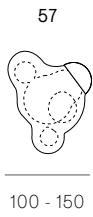

Weight (kg)		XXX.3	XXX.6
	28	7	11
	38V	10	16
	57	8	12
	73	10	17
	84	9	14
	84V	10	16

28

± Ø165

38V

Ø190 - 215

57

100 - 150

73

Weight (kg)			
	XXX.3 (900mm)	XXX.3 (1800mm)	XXX.6 (1800mm)
28	9.8	10.8	14.5
38V	12.2	13.2	19.4
57	10.3	11.3	15.6
73	11.3	12.3	17.5
84	11.5	12.6	18
84V	12.5	13.5	19.9

28

± Ø165

38V

Ø190 - 215

57

100 - 150

73

PLUG TYPES

Type A

Type C

Type G

Type I

All dimensions are in millimeters (mm) unless otherwise specified.

Image shown above 28.6 Horizontal Suspended

Series	28, 38V, 57, 73, 84, 84V
Mounting	Suspended
Glass Colours	28: Clear, colour pendants 38V: Clear 57: Grey, white, light mirror, dark mirror 73: Clear, grey 1, grey 2, grey 3 84: Clear/copper 84V: Clear/copper
Lamp	1.5W LED, 2500K, 130lm
Stem Lengths	900mm, 1800mm long stem
Cable Lengths	3m, 6m, 15m
Finishes	Brass or black powder coated stem Matte black or white canopy
Materials	Blown glass, brass stem, electrical components
Power Supply	Integral Bocci recommends remote mounting power supplies for ease of long-term maintenance.
Environment	Indoor, dry location. IP20
Note	The brass used in our Stem Series is untreated and, as such, will develop a natural patina over time. To avoid any marking or tarnish on the brass during handling and installation, please use the gloves provided in your shipment. Every single Bocci product is handmade. Each one is variously blown, poured, carved, polished, packed and dispatched directly by us. As such, no two products are identical; they are individual, irregular expressions of our research.

Certifications

Weight (kg)

	XXX.3 (900mm)	XXX.3 (1800mm)	XXX.6 (1800mm)	XXX.6 vertical (1800mm)
28	4.7	5.7	9.4	8.2
38V	7.1	8.2	14.3	-
57	5.2	6.3	10.5	-
73	6.2	8.9	15.7	-
84	6.5	7.5	12.9	-
84V	7.4	8.4	14.8	-