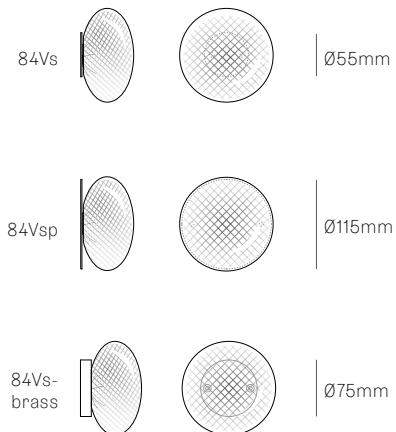

Certifications

Weight (kg)

84Vs	2
84Vsp	2
84Vs Brass	2.5