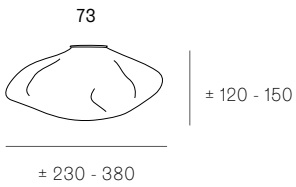

All dimensions are in millimeters (mm) unless otherwise specified.