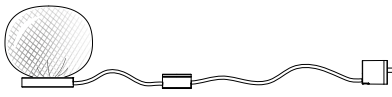

PLUG TYPES

TABLE LIGHT

± Ø165

Ø190 - 215

100 - 150

± 230 - 380

± Ø100 - 120

84t

± Ø135

± 190

± Ø140 - 160mm

All dimensions are in millimeters (mm) unless otherwise specified.