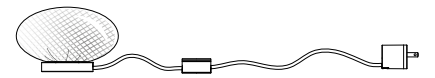

PLUG TYPES

TABLE LIGHT

± Ø165

Ø190 - 215

100 - 150

± 230 - 380

± Ø100 - 120

± Ø135

84Vt

± 190

± Ø140 - 160mm

All dimensions are in millimeters (mm) unless otherwise specified.