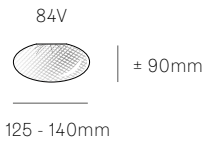

Image shown 84Vs (left), 84Vsp (center), 84Vs Brass (right)