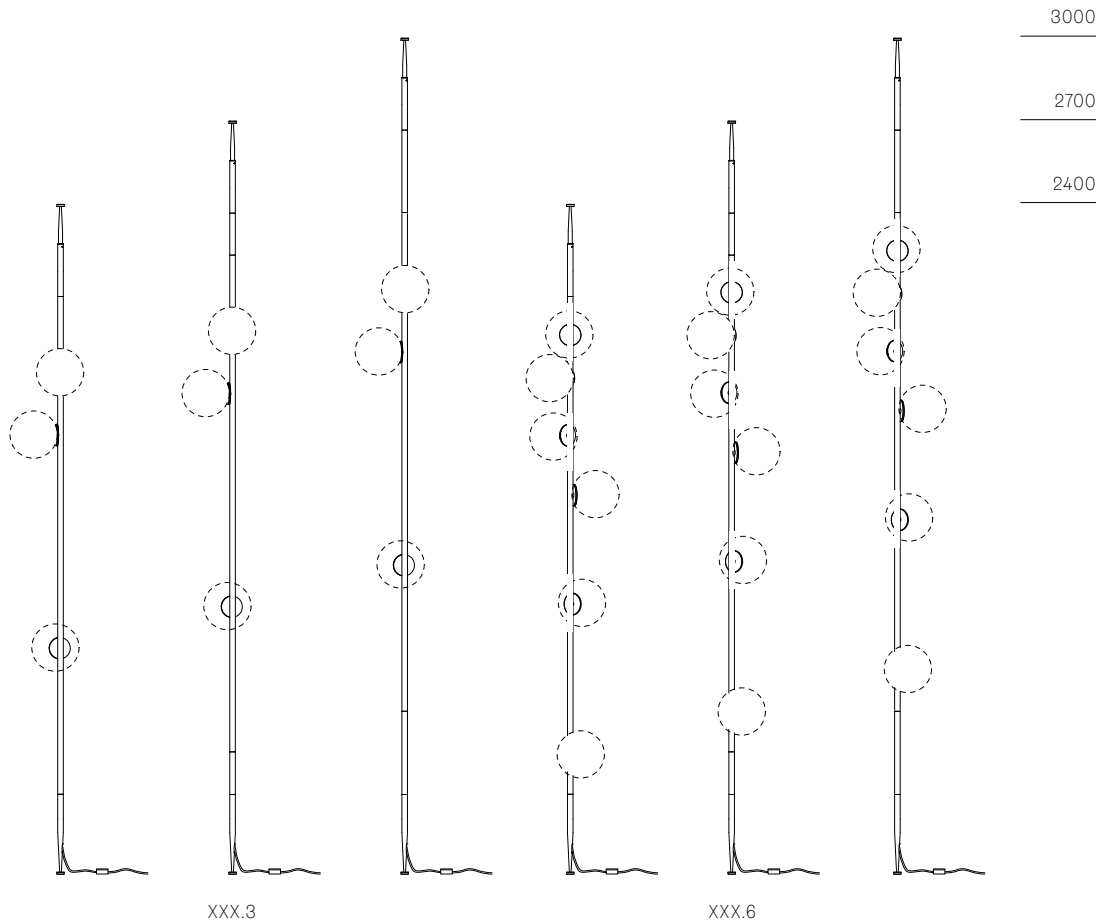

Image shown above 28.6 Ceiling Mounted

Series 28, 38V, 57, 73, 84, 84V

Mounting Ceiling mounted

Glass Colours 28: Clear, colour pendants
38V: Clear
57: Grey, white, light mirror, dark mirror
73: Clear, grey 1, grey 2, grey 3
84: Clear/copper
84V: Clear/copper

Weight (kg)		XXX.3	XXX.6
	28	7	11
	38V	10	16
	57	8	12
	73	10	17
	84	9	14
	84V	10	16

28

± Ø165

38V

Ø190 - 215

57

100 - 150

73

± 120 - 150

± 230 - 380

84

± 110 - 120

± Ø100 - 120

84V

± 90

Ø125 - 140

All dimensions are in millimeters (mm) unless otherwise specified.

Image shown above 28t

Series 28, 38V, 57, 73, 84, 84V, 100, 118

Glass Colours 28: Clear, colour pendants
 38V: Clear
 57: Grey, white, light mirror, dark mirror
 73: Clear, grey 1, grey 2, grey 3
 84/84Vt: White/copper
 100: Frosted clear, frosted grey
 118: White