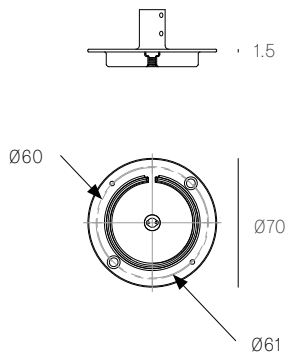

76S
SPECIFICATION

Pendant One
Material White powder coated stainless steel cover
Power Supply Remote