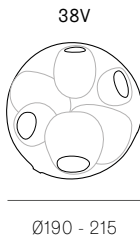

All dimensions are in millimeters (mm) unless otherwise specified.