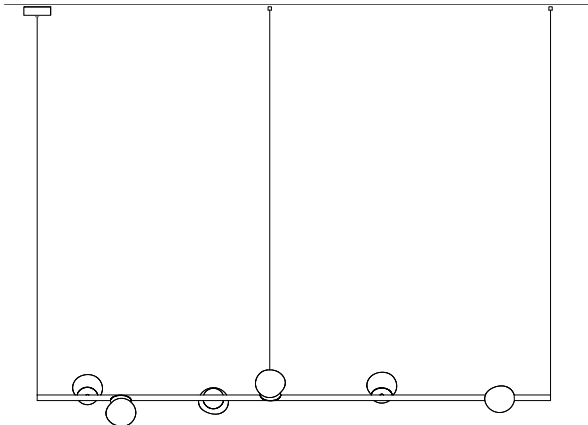

Non-adjustable length

Non-adjustable length up to 3000 mm standard  
 Non-adjustable length up to 30500 mm custom

Table Light

Adjustable  
length

84.3

Ø152

84.7

Ø203

Adjustable up to 3000 mm standard

Adjustable up to 30500 mm custom

Non-adjustable  
length

84.13

Ø400

84.19

Ø501

84.37

0.9m

84.3 suspended tall

1.8m

84.6 suspended

1.8m

Ceiling mounted

84.3 short

0.9m

84.3 tall

1.8m

84.6

1.8m

84.9

2.7m

84.12

3.7m