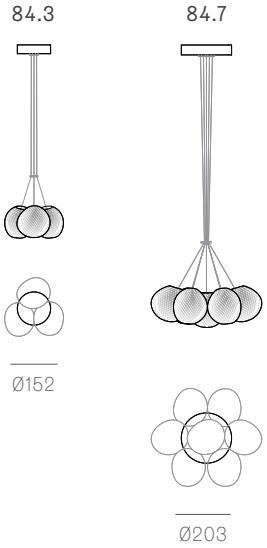

Random  
Non-adjustable  
length

Non-adjustable length up to 3000 mm standard

Non-adjustable length up to 30500 mm custom

Adjustable length

Adjustable up to 3000 mm standard  
 Adjustable up to 30500 mm custom

Non-adjustable length

Non-adjustable length up to 3000 mm standard  
 Non-adjustable length up to 30500 mm custom

Table Light

Adjustable  
length

84.3

Ø152

84.7

Ø203

Adjustable up to 3000 mm standard

Adjustable up to 30500 mm custom

Non-adjustable  
length

84.13

Ø400

84.19

Ø501

84.37

84.3 tall

1.8m

84.6

1.8m

84.9

2.7m

84.12

3.7m