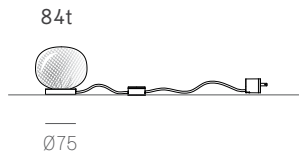

Random  
Non-adjustable  
length

Non-adjustable length up to 3000 mm standard

Non-adjustable length up to 30500 mm custom

Adjustable length

Adjustable up to 3000 mm standard  
 Adjustable up to 30500 mm custom

Non-adjustable length

Non-adjustable length up to 3000 mm standard  
 Non-adjustable length up to 30500 mm custom

Table Light

Adjustable  
length

84.3

Ø152

84.7

Ø203

Adjustable up to 3000 mm standard

Adjustable up to 30500 mm custom

Non-adjustable  
length

84.13

Ø400

84.19

Ø501

84.37