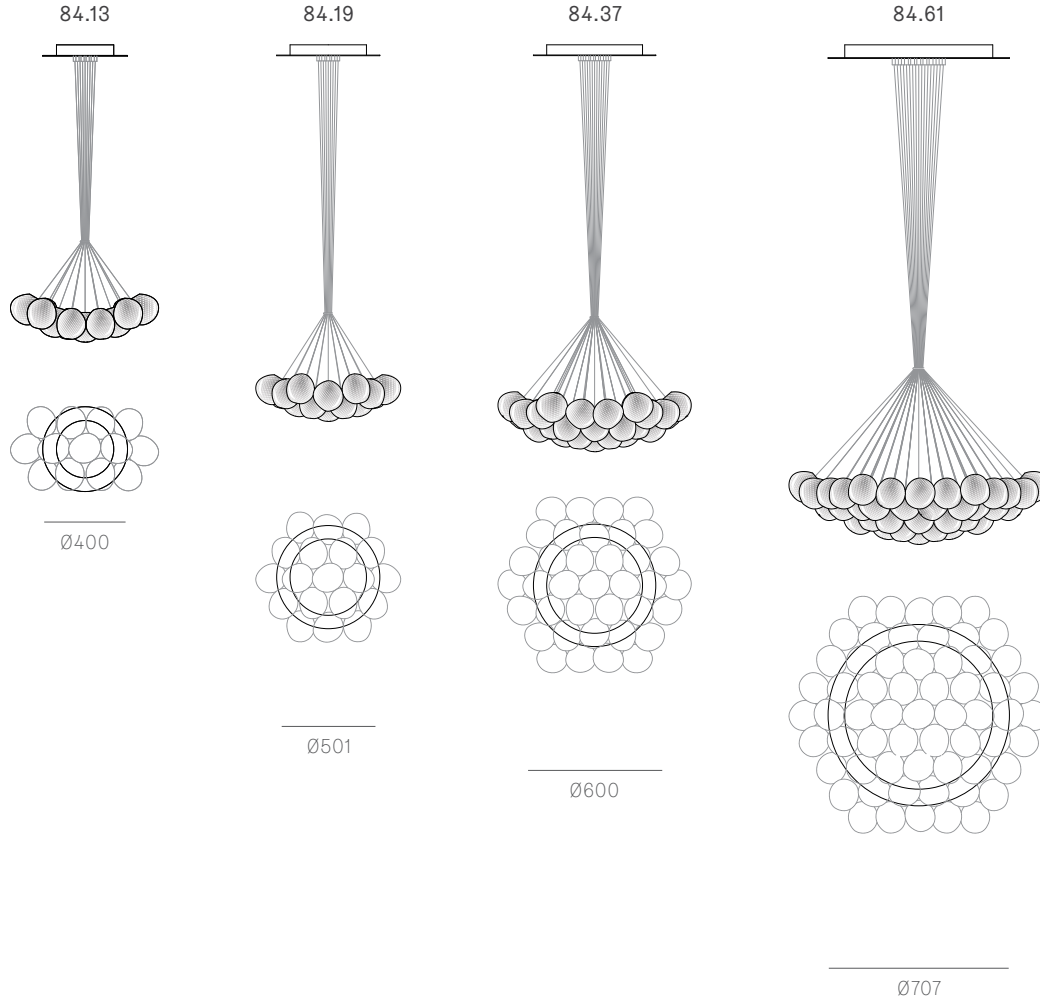

Sometimes the copper mesh basket folds and crinkles, adding specificity to each piece. Undulations in the exterior shape are a natural consequence of the fabrication process and accentuate the gentle white pillowing below.

### Material

Blown glass, copper mesh, braided metal  
coaxial cable, electrical components, and white  
canopy

Random  
Non-adjustable  
length

Non-adjustable length up to 3000 mm standard

Non-adjustable length up to 30500 mm custom

Adjustable length

Adjustable up to 3000 mm standard  
 Adjustable up to 30500 mm custom

Non-adjustable length

Non-adjustable length up to 3000 mm standard  
 Non-adjustable length up to 30500 mm custom

Table Light

Adjustable  
length

84.3

Ø152

84.7

Ø203