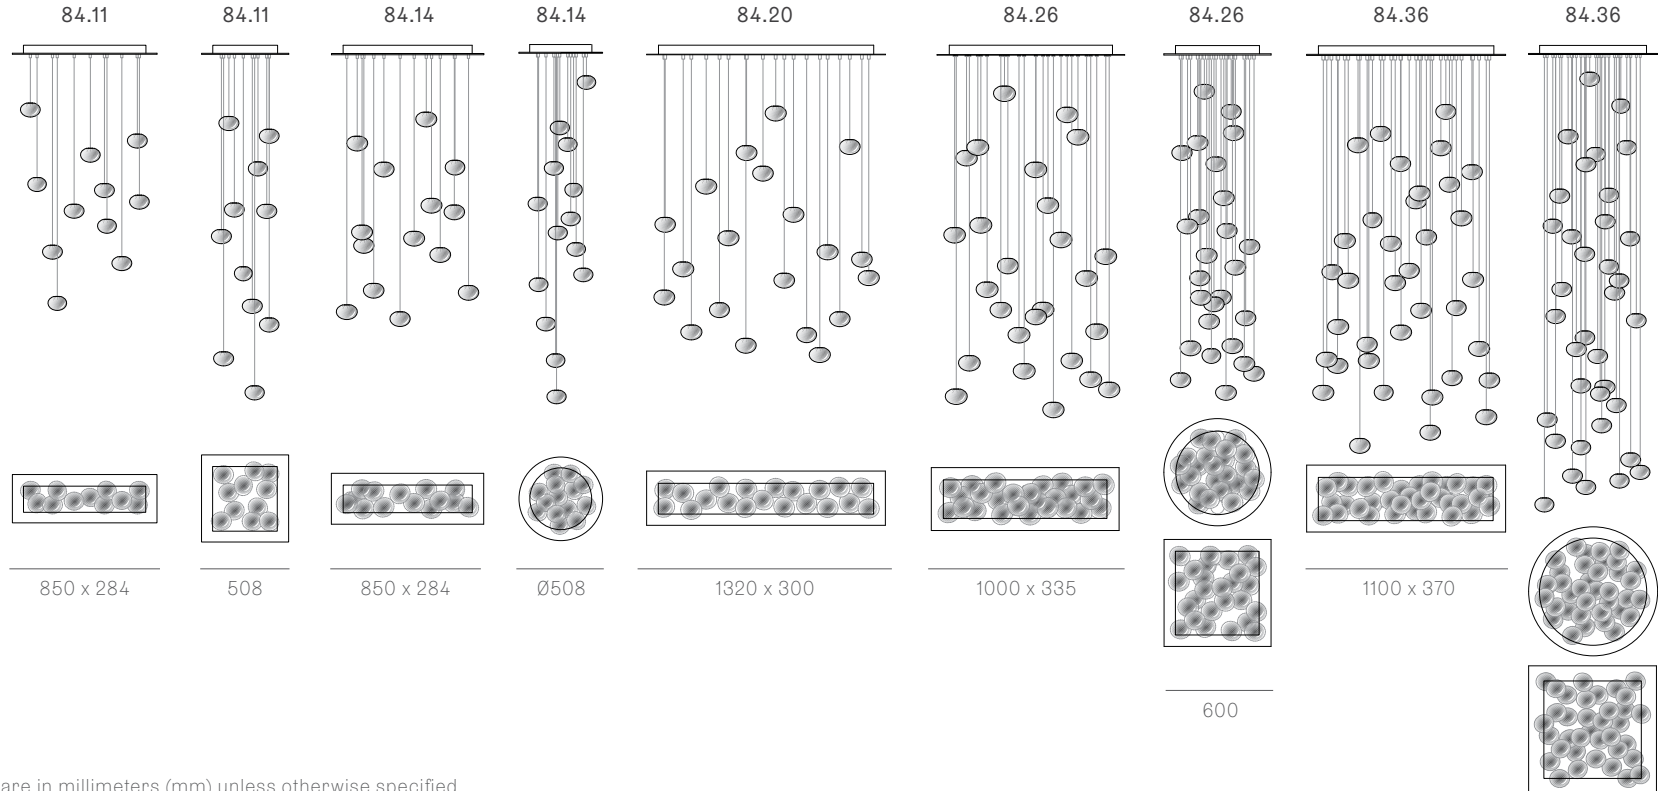

### Patent

US Patent Pending  
EU Patent # 003611144-0001 to 0004

LOW VOLTAGE LUMINAIRE  
E478186

Wall and Ceiling

Random  
Adjustable  
length

Adjustable up to 3000 mm standard

Adjustable up to 30500 mm custom

Random  
Non-adjustable  
length

Non-adjustable length up to 3000 mm standard

Non-adjustable length up to 30500 mm custom

Adjustable length

Adjustable up to 3000 mm standard  
 Adjustable up to 30500 mm custom

Non-adjustable length

Non-adjustable length up to 3000 mm standard  
 Non-adjustable length up to 30500 mm custom

Table Light

Adjustable  
length

84.3

Ø152

84.7

Ø203

Adjustable up to 3000 mm standard

Adjustable up to 30500 mm custom

Non-adjustable  
length

84.13

Ø400

84.19

Ø501

84.37