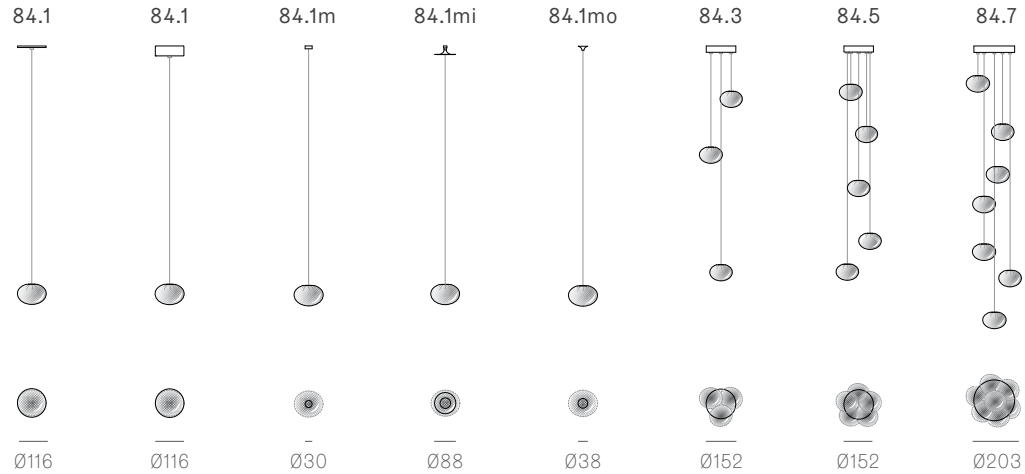

### Patent

US Patent Pending  
EU Patent # 003611144-0001 to 0004

LOW VOLTAGE LUMINAIRE  
E478186

Wall and Ceiling

Random  
Adjustable  
length

Adjustable up to 3000 mm standard

Adjustable up to 30500 mm custom

Random  
Non-adjustable  
length

Non-adjustable length up to 3000 mm standard

Non-adjustable length up to 30500 mm custom

Adjustable length

Adjustable up to 3000 mm standard  
 Adjustable up to 30500 mm custom

Non-adjustable length

Non-adjustable length up to 3000 mm standard  
 Non-adjustable length up to 30500 mm custom

Table Light

Adjustable  
length

84.3

Ø152

84.7

Ø203

Adjustable up to 3000 mm standard

Adjustable up to 30500 mm custom

Non-adjustable  
length

84.13

Ø400

84.19

Ø501

84.37