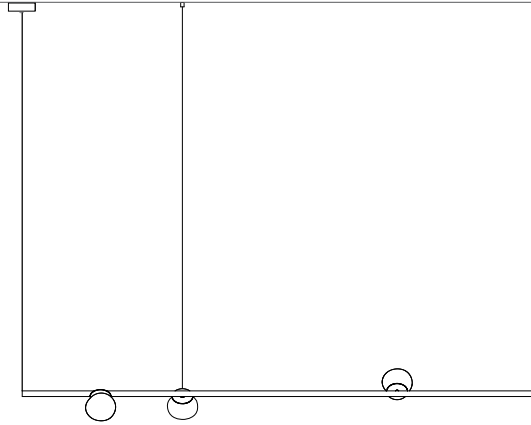

Non-adjustable length

Non-adjustable length up to 3000 mm standard  
 Non-adjustable length up to 30500 mm custom

Table Light

Adjustable  
length

84.3

Ø152

84.7

Ø203

Adjustable up to 3000 mm standard

Adjustable up to 30500 mm custom

Non-adjustable  
length

84.13

Ø400

84.19

Ø501

84.37

0.9m

84.3 suspended tall

1.8m

84.6 suspended

1.8m

Ceiling mounted

84.3 short

0.9m