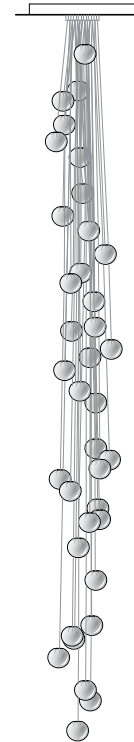

Adjustable
length

84.3

Ø152

84.7

Ø203

Adjustable up to 3000 mm standard

Adjustable up to 30500 mm custom

Non-adjustable
length

84.13

Ø400

84.19

Ø501

84.37

Ø600

84.61

Ø707

Non-adjustable length up to 3000 mm standard

Non-adjustable length up to 30500 mm custom