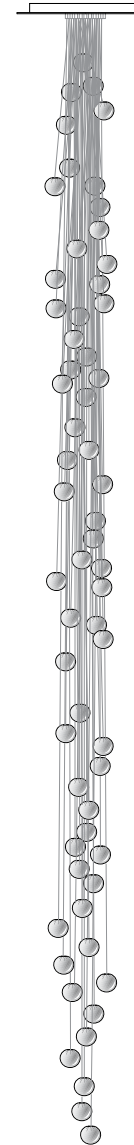

Adjustable
length

84.3

Ø152

84.7

Ø203

Adjustable up to 3000 mm standard

Adjustable up to 30500 mm custom

Non-adjustable
length

84.13

Ø400

84.19

Ø501

84.37

Ø600

84.61

Ø707

Non-adjustable length up to 3000 mm standard

Non-adjustable length up to 30500 mm custom