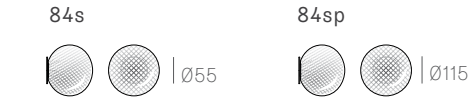

### Patent

US Patent Pending  
EU Patent # 003611144-0001 to 0004

LOW VOLTAGE LUMINAIRE  
E478186

Wall and Ceiling

Random  
Adjustable  
length

Adjustable up to 3000 mm standard

Adjustable up to 30500 mm custom

Random  
Non-adjustable  
length

Non-adjustable length up to 3000 mm standard

Non-adjustable length up to 30500 mm custom

Adjustable length

Adjustable up to 3000 mm standard  
 Adjustable up to 30500 mm custom