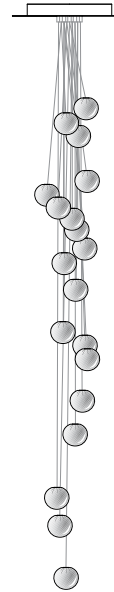

Adjustable
length

84.3

Ø152

84.7

Ø203

Adjustable up to 3000 mm standard

Adjustable up to 30500 mm custom

Non-adjustable
length

84.13

Ø400

84.19

Ø501

84.37

Ø600

84.61

Ø707

Non-adjustable length up to 3000 mm standard

Non-adjustable length up to 30500 mm custom