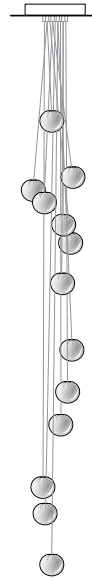

Ø203

Adjustable up to 3000 mm standard

Adjustable up to 30500 mm custom

Non-adjustable
length

84.13