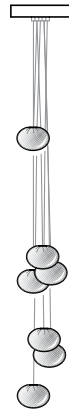

BOCCI

84

twentieth  
sales@twentieth.net  
323.904.1200  
www.twentieth.net

A white glass molten is captured inside a fine copper mesh basket and then plunged into hot clear glass. Air is blown into the matrix to gently push the white glass through the mesh, creating a delicate pillowed form that is suspended inside the thick outer layer of clear glass.

Sometimes the copper mesh basket folds and crinkles, adding specificity to each piece. Undulations in the exterior shape are a natural consequence of the fabrication process and accentuate the gentle white pillowing below.

### Material

Blown glass, copper mesh, braided metal  
coaxial cable, electrical components, and white  
canopy

Non-adjustable length

Non-adjustable length up to 3000 mm standard  
 Non-adjustable length up to 30500 mm custom

Table Light

Adjustable  
length

84.3

Ø152

84.7

Ø203