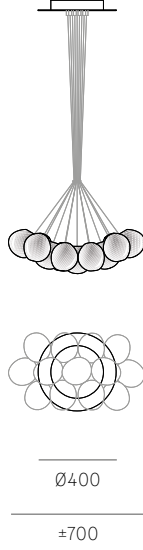

84.13 Cluster