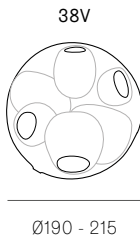

All dimensions are in millimeters (mm) unless otherwise specified.