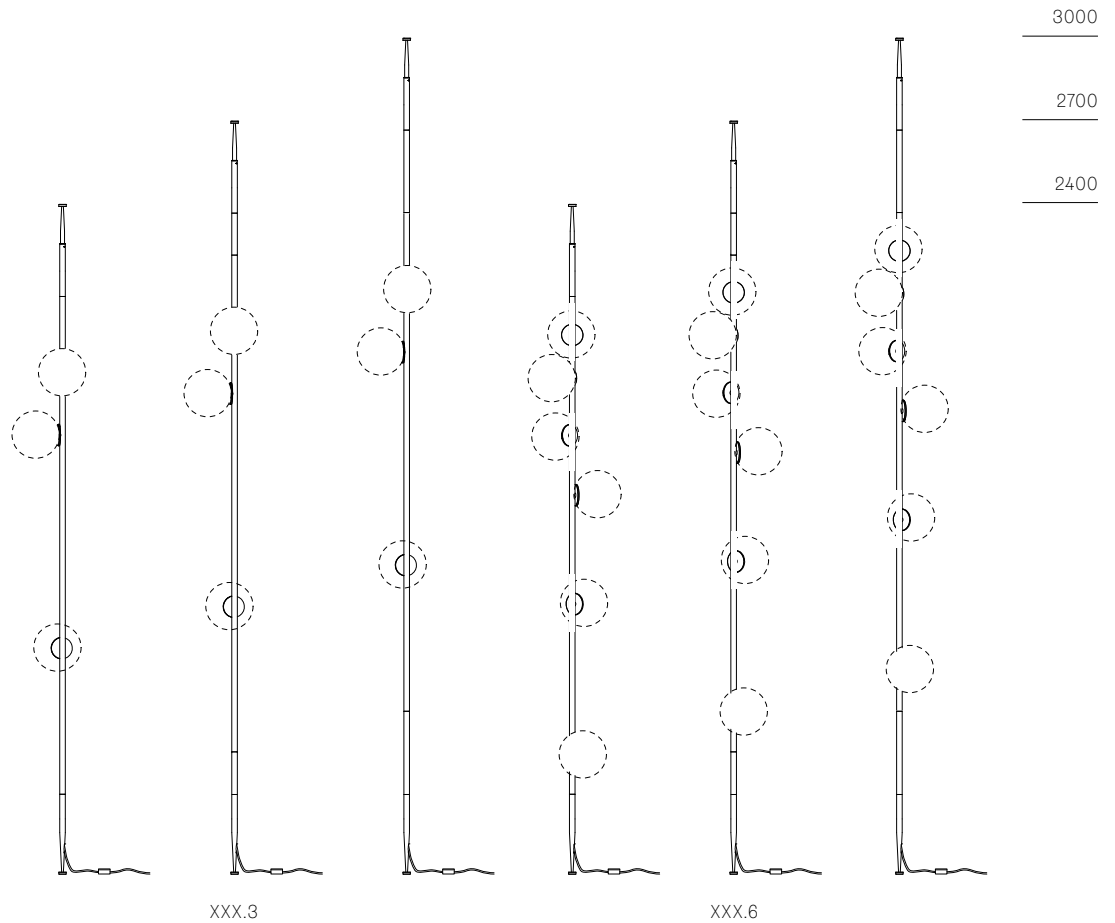

± Ø100 - 120mm

Image shown above 84.14 with round canopy

Series	84
Mounting	Ceiling mounted
Glass Colour	Clear
Lamp	1.5W LED, 2500K, 130lm 1.5W LED, 3500K, 160lm 10W Xenon, 2600K, 81lm
Coaxial Length	3000mm standard / up to 30500mm maximum Adjustable length: 84.1 - 84.9 Non-adjustable Length: 84.11 - 84.61
Canopy Finishes	84.1 - 84.7: white, black or brushed nickel canopy 84.1mi/mo: white polyurethane canopy 84.9 - 84.61: white canopy
Materials	Blown glass, copper mesh, braided metal coaxial cable, electrical components, steel canopy
Power Supply	Integral Remote mounted for 84.1m/mo/mi Bocci recommends remote mounting power supplies for ease of long-term maintenance.
Environment	Indoor, dry location. IP30
Note	Unless otherwise noted when ordering, all fixtures will be outfitted to be xenon compatible. Every single Bocci product is handmade. Each one is variously blown, poured, carved, polished, packed and dispatched directly by us. As such, no two products are identical; they are individual, irregular expressions of our research.
Patent #	US Patent pending EU 003611144-0001 to 0004
Certifications	

± 120 - 150

± 230 - 380

84

± 110 - 120

± Ø100 - 120

84V

± 90

Ø125 - 140