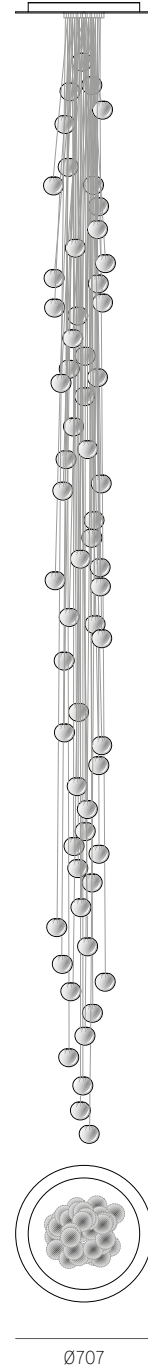

84.3
Cluster

84.7
Cluster

84.13
Cluster

84.19
Cluster

84.37
Cluster

84.61
Cluster

up to 3000
standard
up to 30500
custom

All dimensions are in millimeters (mm)
unless otherwise specified.

Image shown above 28.6 Column

Series 28, 38V, 57, 73, 84, 84V

Glass Colours 28: Clear, colour pendants
38V: Clear
57: Grey, white, light mirror, dark mirror
73: Clear, grey 1, grey 2, grey 3
84: Clear/copper
84V: Clear/copper