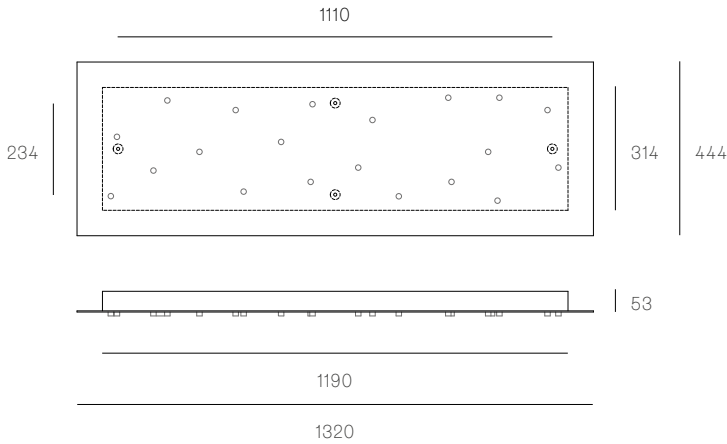

73.20 RECTANGLE
SPECIFICATION

Pendants	Twenty
Material	White powder coated stainless steel cover
Cable	Coaxial cable Non-adjustable. 3000 standard / up to 30500 maximum
Power Supply	Integral
Wood Backing	1174 x 299 x 16