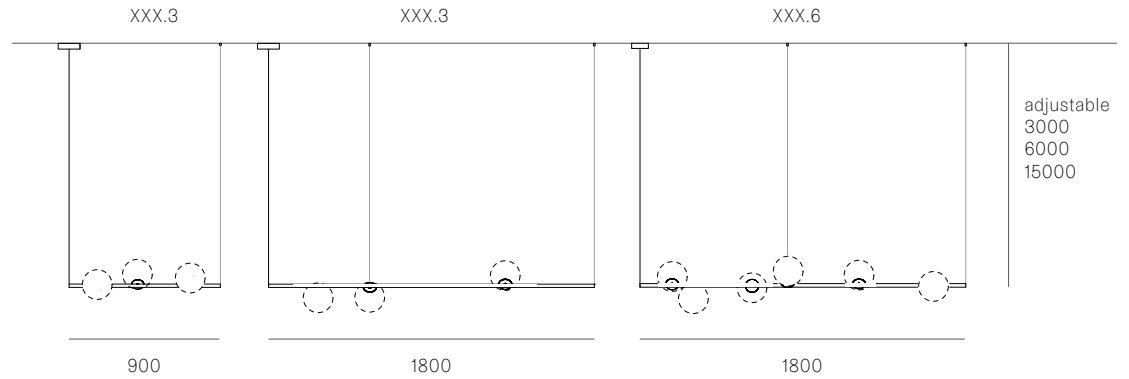

All dimensions are in millimeters (mm) unless otherwise specified.