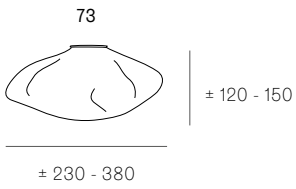

All dimensions are in millimeters (mm) unless otherwise specified.