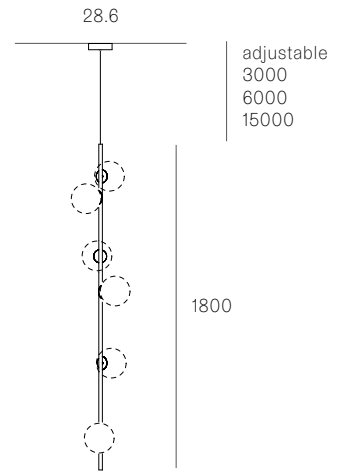

All dimensions are in millimeters (mm) unless otherwise specified.