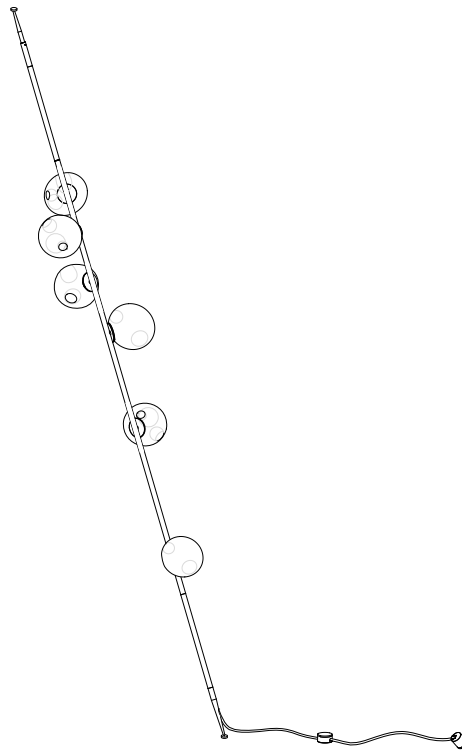

Image shown above 28.6 Column

Series 28, 38V, 57, 73, 84, 84V

Glass Colours 28: Clear, colour pendants
38V: Clear
57: Grey, white, light mirror, dark mirror
73: Clear, grey 1, grey 2, grey 3
84: Clear/copper
84V: Clear/copper

Lamp 1.5W LED, 2500K, 130lm

Plug Types Type A - 110V
Type C - 230V
Type G - 230V
Type I - 230V

Pole Lengths 2400mm, 2700mm, 3000mm

Extenders Additional extender available in 153mm, 305mm

Cable Length 2290mm black flexible cord

Finishes Brass or black powder coated stem
Brass dial control

Materials Blown glass, brass stem, electrical components

Power Supply Integral, dial control with build-in dimmer

Environment Indoor, dry location. IP20

Note The brass used in our Stem Series is untreated and, as such, will develop a natural patina over time. To avoid any marking or tarnish on the brass during handling and installation, please use the gloves provided in your shipment.

Every single Bocci product is handmade. Each one is variously blown, poured, carved, polished, packed and dispatched directly by us. As such, no two products are identical; they are individual, irregular expressions of our research.

Patent # 28: US D687,740
EU 001695834-001 to 004
38V: EU 002071019-001
57: US D796732
EU 002268581-0001 to 0006
73: US D762,323 S
EU 002633230-0001 - 0003
84: EU 003611144-0001 to 0004

Certifications

Weight (kg)

	XXX.3	XXX.6
28	7	11
38V	10	16
57	8	12
73	10	17
84	9	14
84V	10	16