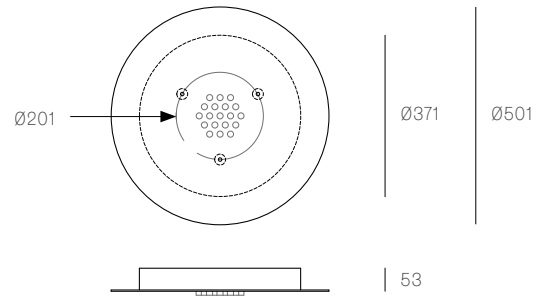

XXX.19 CLUSTER
SPECIFICATION

Pendants	Nineteen
Material	White powder coated stainless steel cover
Cable	Coaxial cable Non-adjustable. 3000 standard / up to 30500 maximum
Power Supply	Integral
Wood Backing	Ø355 x 16