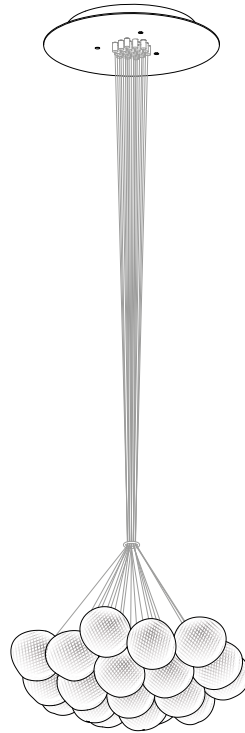

All dimensions are in millimeters (mm) unless otherwise specified.

Image shown above 84.19 with round canopy

± Ø100 - 120mm

Series	84
Mounting	Ceiling mounted
Glass Colour	White/copper
Lamp	1.5W LED, 2500K, 130lm 1.5W LED, 3500K, 160lm 10W Xenon, 2600K, 81lm
Coaxial Length	3000mm standard / up to 30500mm maximum Adjustable length: 84.3 - 84.7 Non-adjustable Length: 84.13 - 84.61
Canopy Finishes	84.3 - 84.7: white, black or brushed nickel canopy 84.13 - 84.61: white canopy
Materials	Blown glass, copper mesh, braided metal coaxial cable, electrical components, steel canopy
Power Supply	Integral Bocci recommends remote mounting power supplies for ease of long-term maintenance.
Environment	Indoor, dry location. IP30
Note	Unless otherwise noted when ordering, all fixtures will be outfitted to be xenon compatible. Every single Bocci product is handmade. Each one is variously blown, poured, carved, polished, packed and dispatched directly by us. As such, no two products are identical; they are individual, irregular expressions of our research.
Patent #	US Patent pending EU 003611144-0001 to 0004