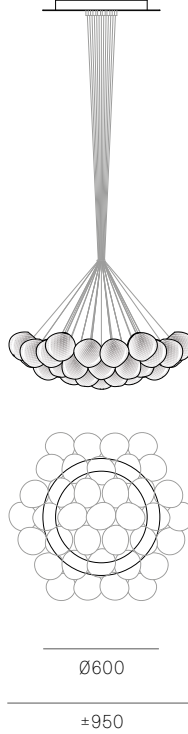

84.37 Cluster