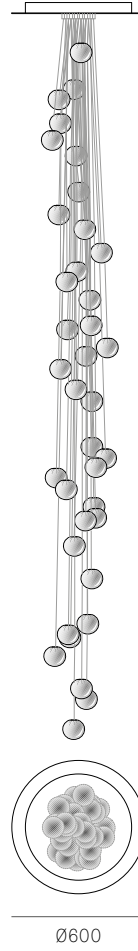

Weight (kg)

Round

Square

84.1	2	84.11	36.6
84.3	6.5	84.26	69.5
84.5	10.7	84.36	113.4
84.7	15.2		
84.13	29.6		
84.14	40.2		
84.26	67.7		
84.36	91.4		
84.19	45.8	84.9	28.2
84.37	84.8	84.11	36.6
84.61	139	84.14	39.5
		84.20	67.7
		84.26	80
		84.36	91.8

84.13 Cluster

84.19 Cluster

84.37 Cluster

84.61 Cluster

up to 3000 standard
up to 30500 custom

All dimensions are in millimeters (mm) unless otherwise specified.

ADJUSTABLE LENGTH

NON-ADJUSTABLE LENGTH

84.3
Cluster

84.7
Cluster

84.13
Cluster

84.19
Cluster

84.37
Cluster

84.61
Cluster

up to 3000
standard
up to 30500
custom

All dimensions are in millimeters (mm)
unless otherwise specified.

Image shown above 28.6 Column

Series 28, 38V, 57, 73, 84, 84V

Glass Colours 28: Clear, colour pendants
38V: Clear
57: Grey, white, light mirror, dark mirror
73: Clear, grey 1, grey 2, grey 3
84: Clear/copper
84V: Clear/copper