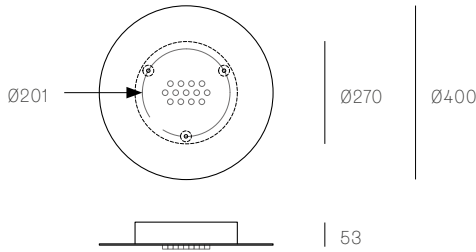

XXX.13 CLUSTER
SPECIFICATION

Pendants	Thirteen
Material	White powder coated stainless steel cover
Cable	Coaxial cable Non-adjustable. 3000 standard / up to 30500 maximum
Power Supply	Integral
Wood Backing	Ø250 x 16