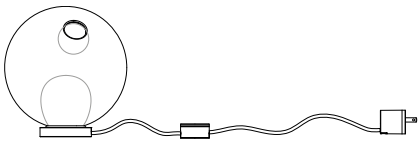

PLUG TYPES

TABLE LIGHT

± Ø165

28t

Ø190 - 215