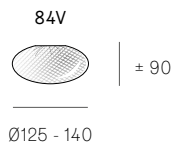

Image shown above 28t

All dimensions are in millimeters (mm) unless otherwise specified.