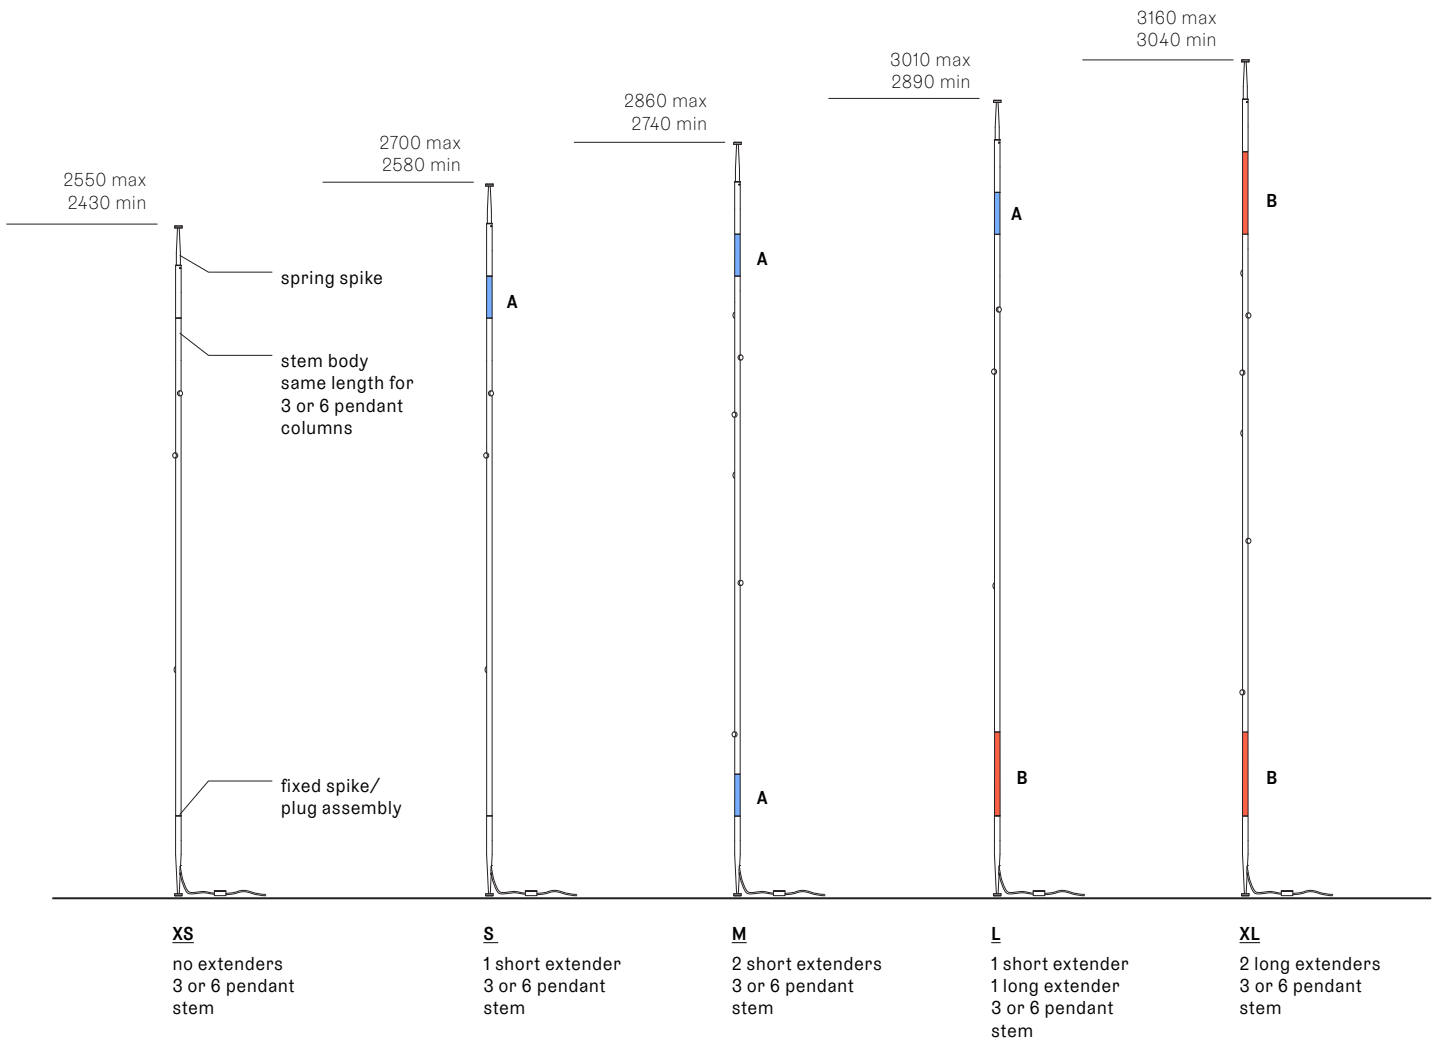

PLUG TYPES

Type A

Type C

Type G

Type I

All dimensions are in millimeters (mm) unless otherwise specified.

This diagram is meant to illustrate the extender combinations for the columnar stem fixtures.

Maximum 2 extenders per end.