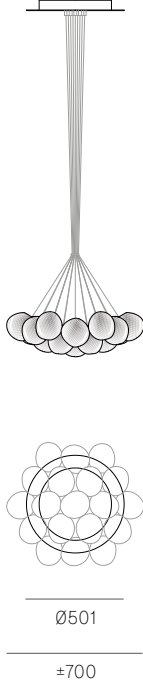

84.19 Cluster