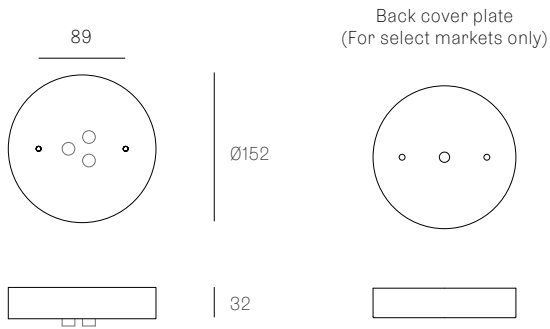

XXX.3 CLUSTER
SPECIFICATION

Pendants	Three
Materials	Brushed nickel, white or black powder coated stainless steel cover
Cable	Coaxial cable Adjustable. 3000 standard / up to 30500 maximum
Power Supply	Integral