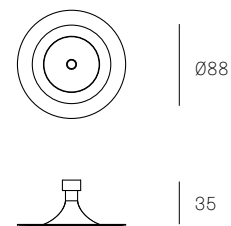

XXX.1MI
SPECIFICATION

Pendant	One
Material	White polyurethane
Cable	Coaxial cable Adjustable. 3000 standard / up to 30500 maximum
Power Supply	Remote