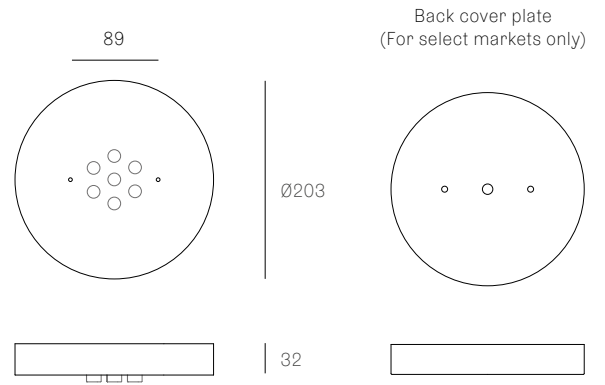

XXX.7 CLUSTER
SPECIFICATION

Pendants	Seven
Materials	Brushed nickel, white or black powder coated stainless steel cover
Cable	Coaxial cable Adjustable. 3000 standard / up to 30500 maximum
Power Supply	Integral