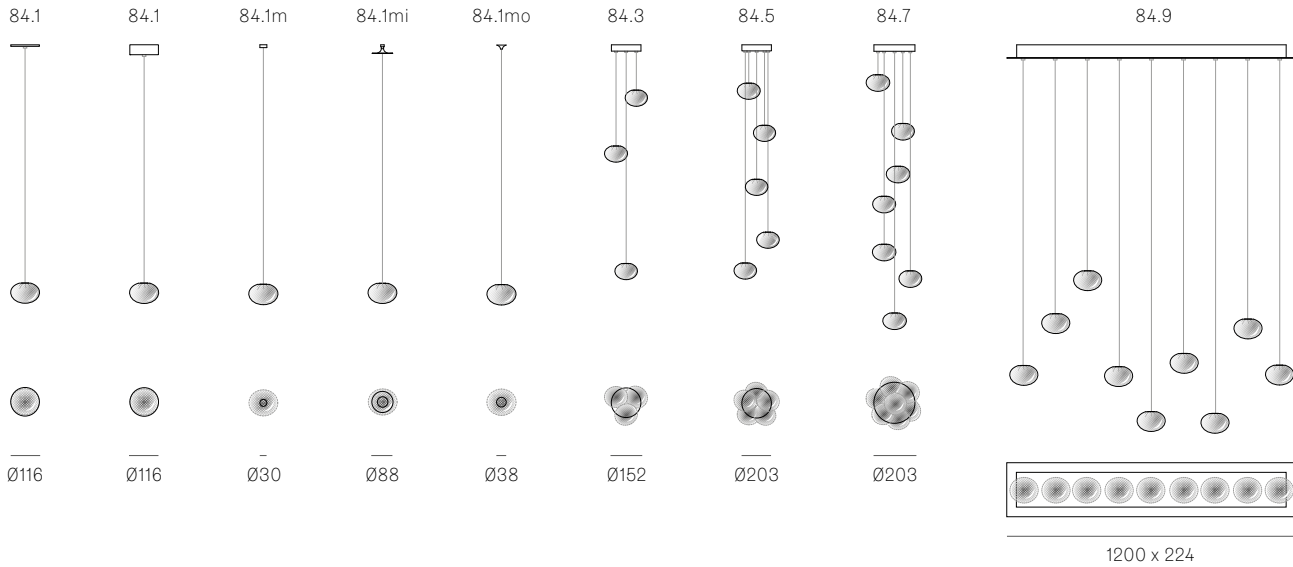

ADJUSTABLE LENGTH

up to 3000 standard
up to 30500 custom