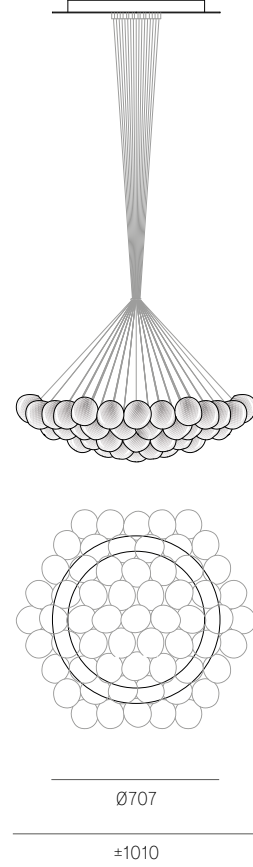

Weight (kg)

Round

Square

84.1	2	84.11	36.6
84.3	6.5	84.26	69.5
84.5	10.7	84.36	113.4
84.7	15.2		
84.13	29.6		
84.14	40.2		
84.26	67.7		
84.36	91.4		
84.19	45.8	84.9	28.2
84.37	84.8	84.11	36.6
84.61	139	84.14	39.5
		84.20	67.7
		84.26	80
		84.36	91.8

Weight (kg)

Round

84.3	6.5
84.7	15.2
84.13	29.6
84.19	45.8
84.37	84.8
84.61	139

Certifications

ADJUSTABLE LENGTH

NON-ADJUSTABLE LENGTH

84.3 Cluster

84.7 Cluster

84.13 Cluster

84.19 Cluster

84.37 Cluster

84.61 Cluster

up to 3000 standard
up to 30500 custom

All dimensions are in millimeters (mm) unless otherwise specified.

ADJUSTABLE LENGTH

NON-ADJUSTABLE LENGTH

84.3
Cluster

84.7
Cluster

84.13
Cluster

84.19
Cluster

84.37
Cluster

84.61
Cluster

up to 3000
standard
up to 30500
custom

All dimensions are in millimeters (mm)
unless otherwise specified.