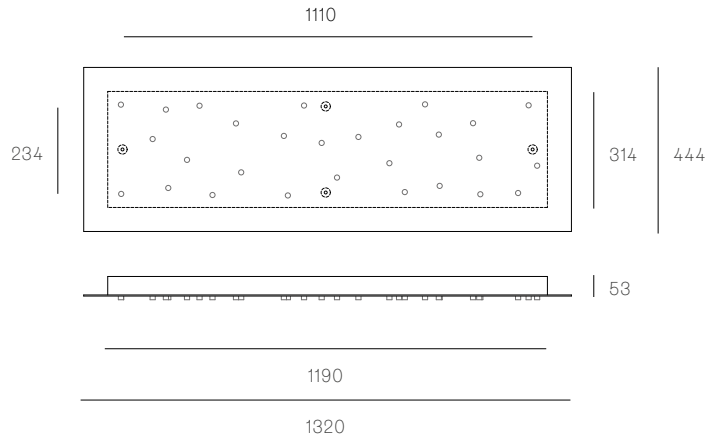

XXX.28 RECTANGLE
SPECIFICATION

Pendants	Twenty-eight
Material	White powder coated stainless steel cover
Cable	Coaxial cable Non-adjustable. 3000 standard / up to 30500 maximum
Power Supply	Integral
Wood Backing	1174 x 298 x 16