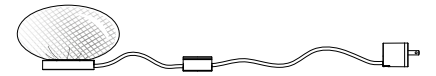

PLUG TYPES

TABLE LIGHT

± Ø165

Ø190 - 215

100 - 150

± 230 - 380

± Ø100 - 120

± Ø135

84Vt

± 190

± Ø140 - 160mm

All dimensions are in millimeters (mm)
unless otherwise specified.