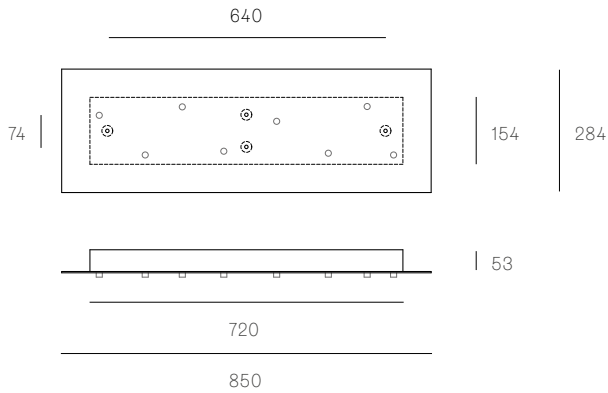

38.8V / 73.8 RECTANGLE
SPECIFICATION

Pendants	Eight
Material	White powder coated stainless steel cover
Cable	Coaxial cable Adjustable. 3000 standard / up to 30500 maximum
Power Supply	Integral
Wood Backing	704 x 138 x 16