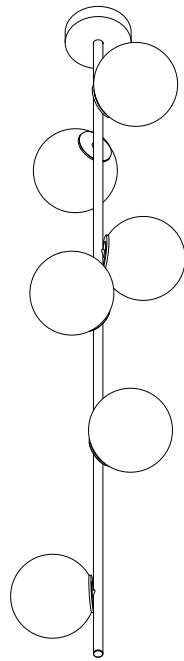

Image shown above 28.6 Ceiling Mounted

Series	28, 38V, 57, 73, 84, 84V
Mounting	Ceiling mounted
Glass Colours	28: Clear, colour pendants 38V: Clear 57: Grey, white, light mirror, dark mirror 73: Clear, grey 1, grey 2, grey 3 84: Clear/copper 84V: Clear/copper
Lamp	1.5W LED, 2500K, 130lm
Stem Lengths	900mm, 1800mm, 2700mm, 3700mm long stem
Extenders	Additional extender available in 153mm, 305mm, 914mm, 1524mm
Finishes	Brass or black powder coated stem Brass or matte black canopy
Materials	Blown glass, brass stem, electrical components
Power Supply	Integral, except for XXX.12 stem Bocci recommends remote mounting power supplies for ease of long-term maintenance.
Environment	Indoor, dry location. IP20
Note	The brass used in our Stem Series is untreated and, as such, will develop a natural patina over time. To avoid any marking or tarnish on the brass during handling and installation, please use the gloves provided in your shipment.

Every single Bocci product is handmade. Each one is variously blown, poured, carved, polished, packed and dispatched directly by us. As such, no two products are identical; they are individual, irregular expressions of our research.

Patent #	28: US D687,740 EU 001695834-001 to 004 38V: EU 002071019-001 57: US D796732 EU 002268581-0001 to 0006 73: US D762,323 S EU 002633230-0001 - 0003 84: EU 003611144-0001 to 0004