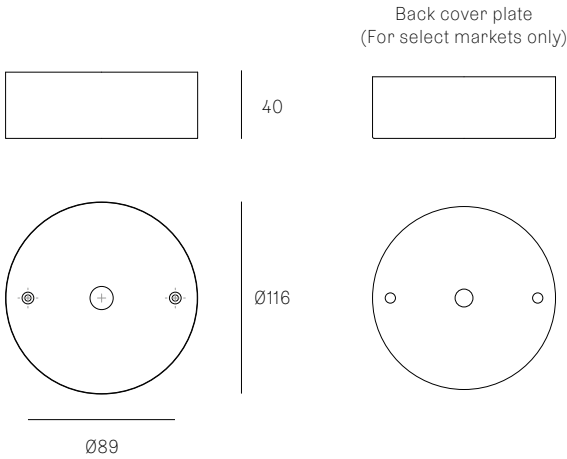

XXX.3 - XXX.6 CABLE SUSPENDED SPECIFICATION

Materials Black or white powder coated stainless steel cover
Coaxial Cable Adjustable. 3000mm, 6000mm, or 15000mm
Power Supply Integral