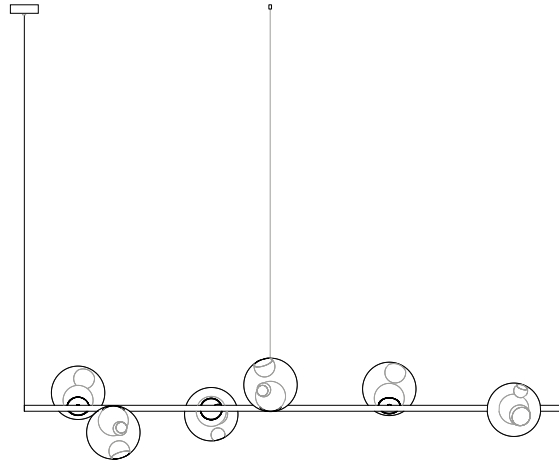

Ø125 - 140

PLUG TYPES

Type A

Type C

Type G

Type I

All dimensions are in millimeters (mm) unless otherwise specified.

Image shown above 28.6 Horizontal Suspended