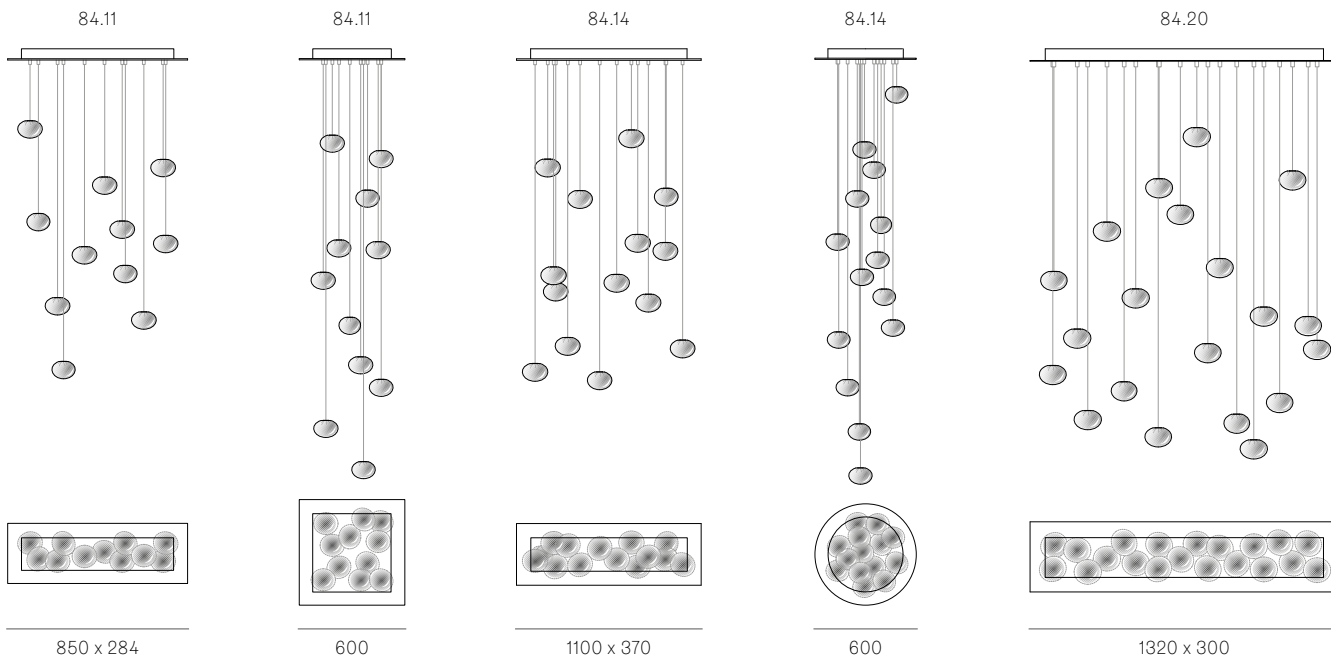

± Ø100 - 120mm

Image shown above 84.14 with round canopy

Series	84
Mounting	Ceiling mounted
Glass Colour	Clear
Lamp	1.5W LED, 2500K, 130lm 1.5W LED, 3500K, 160lm 10W Xenon, 2600K, 81lm
Coaxial Length	3000mm standard / up to 30500mm maximum Adjustable length: 84.1 - 84.9 Non-adjustable Length: 84.11 - 84.61
Canopy Finishes	84.1 - 84.7: white, black or brushed nickel canopy 84.1mi/mo: white polyurethane canopy 84.9 - 84.61: white canopy
Materials	Blown glass, copper mesh, braided metal coaxial cable, electrical components, steel canopy
Power Supply	Integral Remote mounted for 84.1m/mo/mi Bocci recommends remote mounting power supplies for ease of long-term maintenance.
Environment	Indoor, dry location. IP30
Note	Unless otherwise noted when ordering, all fixtures will be outfitted to be xenon compatible. Every single Bocci product is handmade. Each one is variously blown, poured, carved, polished, packed and dispatched directly by us. As such, no two products are identical; they are individual, irregular expressions of our research.
Patent #	US Patent pending EU 003611144-0001 to 0004
Certifications	

Weight (kg)

Round

Square

84.1	2	84.11	36.6
84.3	6.5	84.26	69.5
84.5	10.7	84.36	113.4
84.7	15.2		
84.13	29.6		
84.14	40.2		
84.26	67.7		
84.36	91.4		
84.19	45.8	84.9	28.2
84.37	84.8	84.11	36.6
84.61	139	84.14	39.5
		84.20	67.7
		84.26	80
		84.36	91.8

Rectangle

ADJUSTABLE LENGTH

up to 3000 standard
up to 30500 custom

NON-ADJUSTABLE LENGTH

up to 3000 standard
up to 30500 custom

Best practices for wiring multiple single pendant fixtures with remote mounted power supplies: