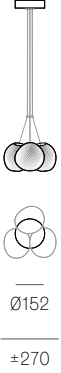

Weight (kg)

Round

Square

84.1	2	84.11	36.6
84.3	6.5	84.26	69.5
84.5	10.7	84.36	113.4
84.7	15.2		
84.13	29.6		
84.14	40.2		
84.26	67.7		
84.36	91.4		
84.19	45.8	84.9	28.2
84.37	84.8	84.11	36.6
84.61	139	84.14	39.5
		84.20	67.7
		84.26	80
		84.36	91.8

Certifications

Weight (kg)

	XXX.3 (900mm)	XXX.3 (1800mm)	XXX.6 (1800mm)	XXX.9 (2700mm)	XXX.12 (3700mm)
28	4.7	5.7	9.4	15.1	18.8
38V	7.1	8.2	14.3	22.5	28.6
57	5.2	6.3	10.5	16.7	21
73	6.2	8.9	15.7	25.5	36.8
84	6.5	7.5	12.9	20.4	25.9
84V	7.4	8.4	14.8	23.3	29.7

All dimensions are in millimeters (mm) unless otherwise specified.

Image shown above 84.19 with round canopy

± Ø100 - 120mm

Series	84
Mounting	Ceiling mounted
Glass Colour	White/copper
Lamp	1.5W LED, 2500K, 130lm 1.5W LED, 3500K, 160lm 10W Xenon, 2600K, 81lm
Coaxial Length	3000mm standard / up to 30500mm maximum Adjustable length: 84.3 - 84.7 Non-adjustable Length: 84.13 - 84.61
Canopy Finishes	84.3 - 84.7: white, black or brushed nickel canopy 84.13 - 84.61: white canopy
Materials	Blown glass, copper mesh, braided metal coaxial cable, electrical components, steel canopy
Power Supply	Integral Bocci recommends remote mounting power supplies for ease of long-term maintenance.
Environment	Indoor, dry location. IP30
Note	Unless otherwise noted when ordering, all fixtures will be outfitted to be xenon compatible. Every single Bocci product is handmade. Each one is variously blown, poured, carved, polished, packed and dispatched directly by us. As such, no two products are identical; they are individual, irregular expressions of our research.
Patent #	US Patent pending EU 003611144-0001 to 0004

Weight (kg)

Round

84.3	6.5
84.7	15.2
84.13	29.6
84.19	45.8
84.37	84.8
84.61	139

Certifications

ADJUSTABLE LENGTH

NON-ADJUSTABLE LENGTH

84.3 Cluster

84.7 Cluster