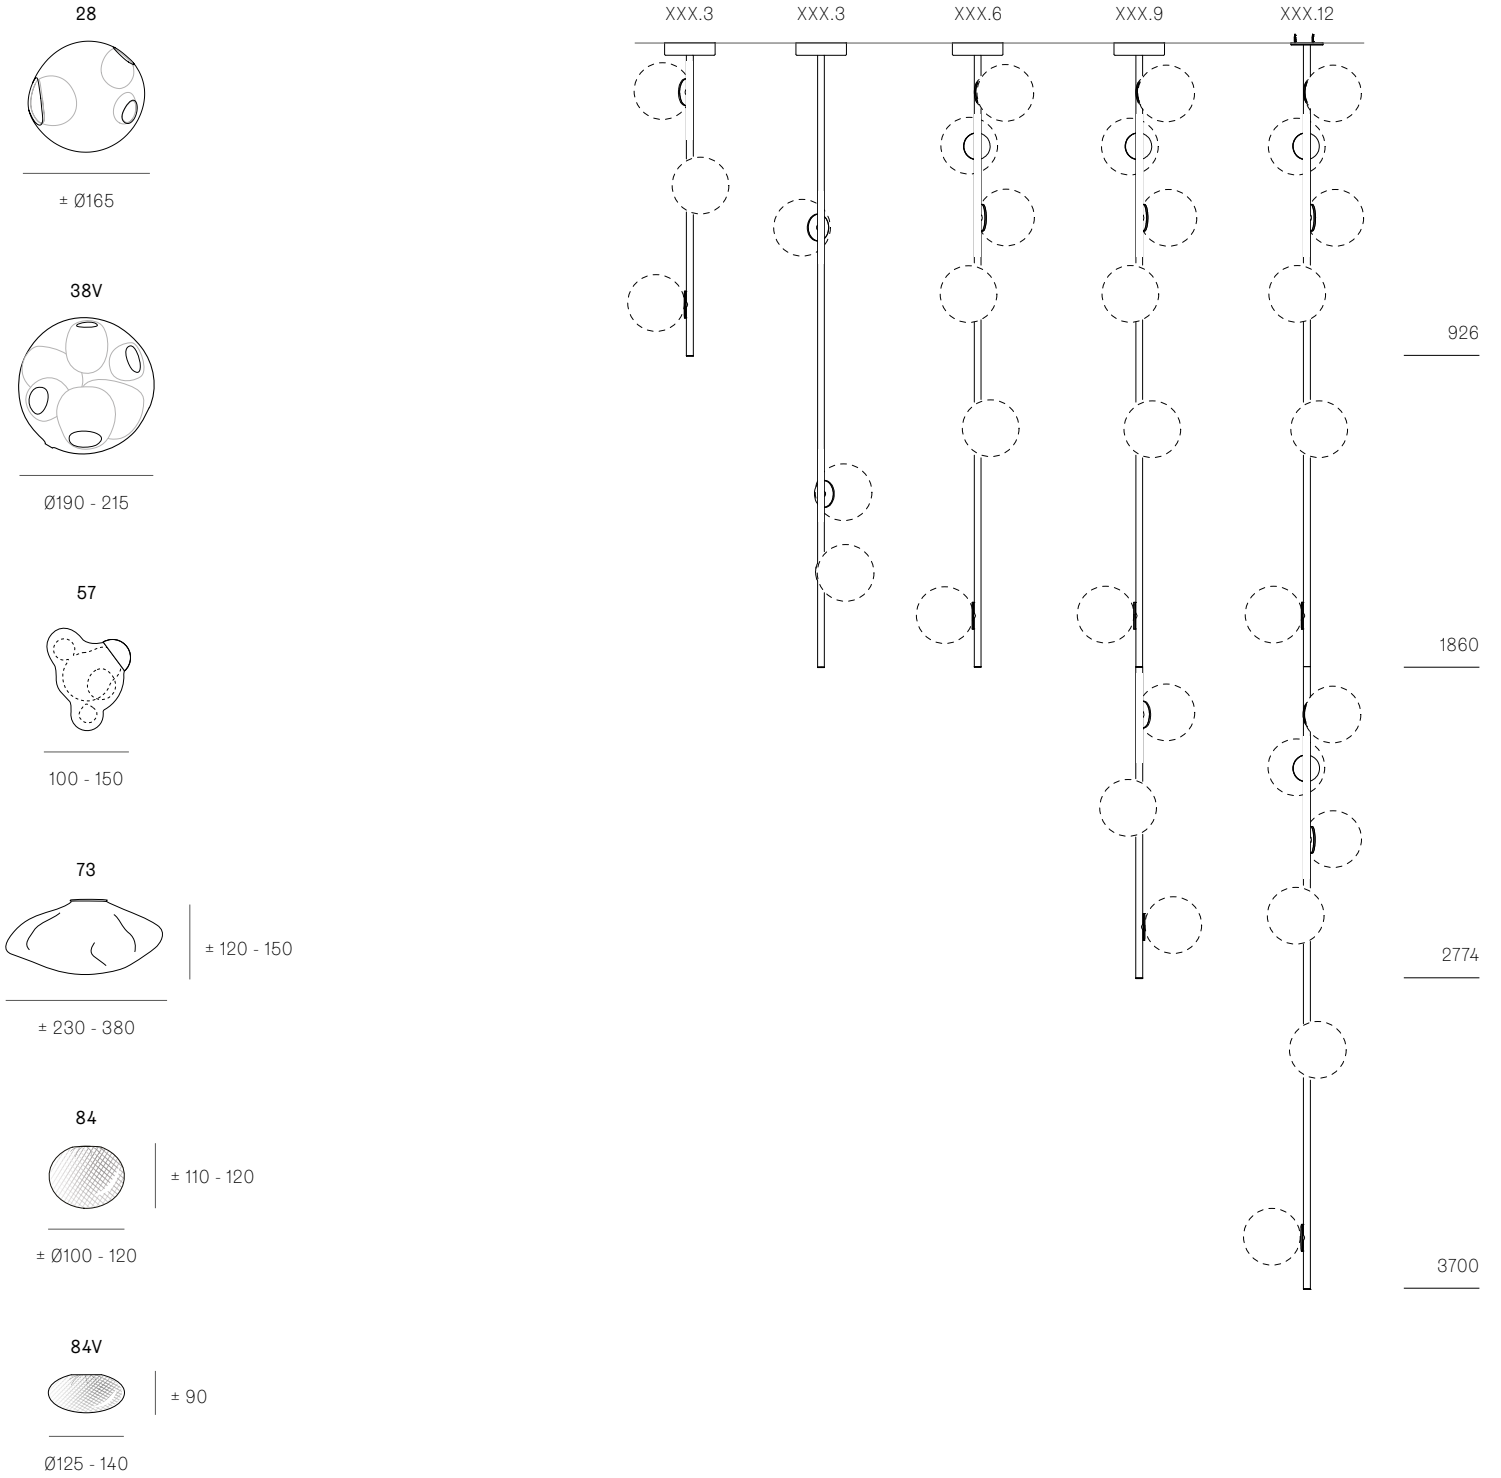

Image shown above 84.19 with round canopy

All dimensions are in millimeters (mm) unless otherwise specified.