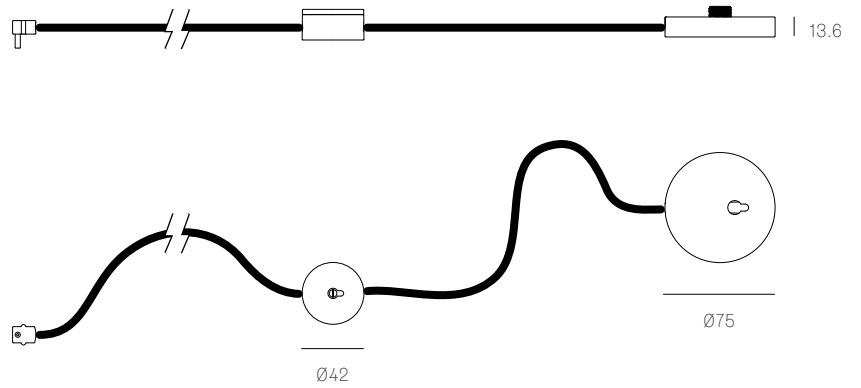

XXXT
SPECIFICATION

- **Pendant** One
- **Material** Brass base and dial control
- **Cable** Black flexible cord, 2290mm
- **Plug Type** Type A - 110V
  Type C - 230V
  Type G - 230V
  Type I - 230V