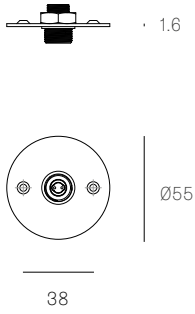

XXXS
SPECIFICATION

Pendant One
Material White powder coated stainless steel cover
Power Supply Remote