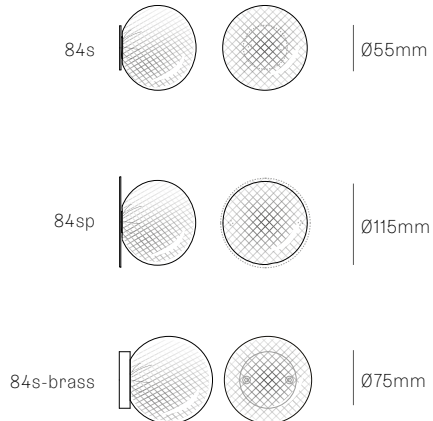

Certifications

Weight (kg)

84s	2
84sp	2
84s Brass	2.5