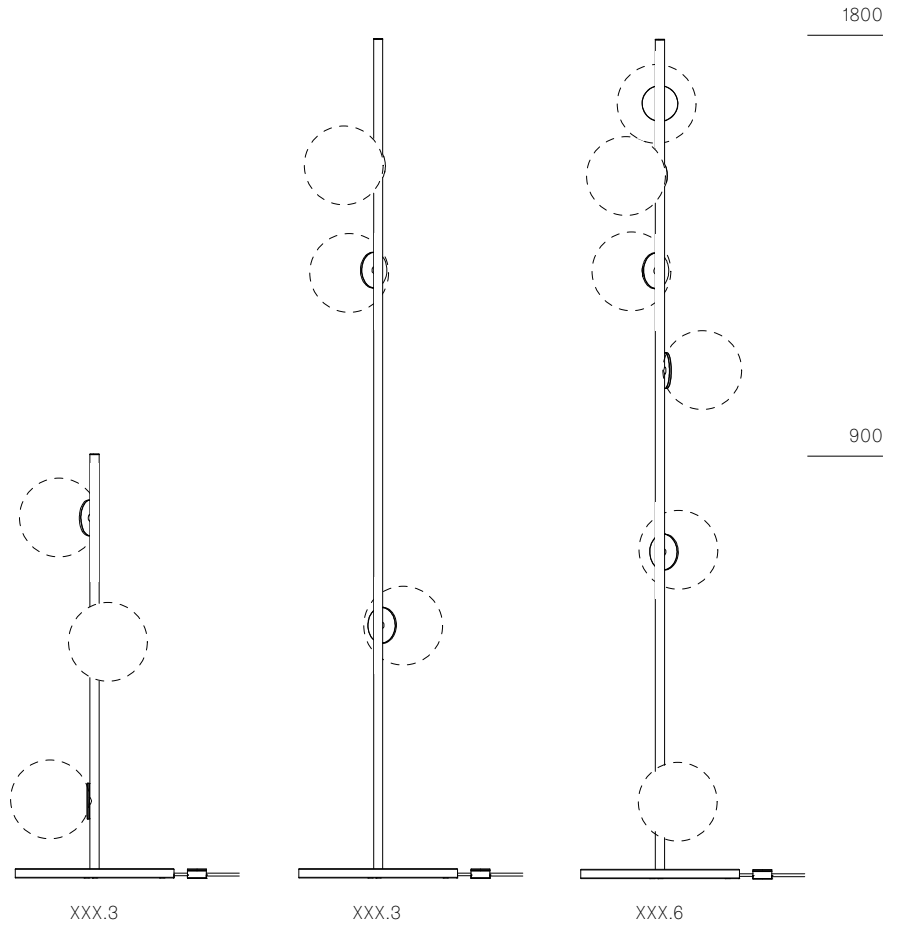

28

± Ø165

38V

Ø190 - 215

57

100 - 150

73

± 120 - 150

± 230 - 380

84

± 110 - 120

± Ø100 - 120

84V

± 90

Ø125 - 140

PLUG TYPES

All dimensions are in millimeters (mm) unless otherwise specified.