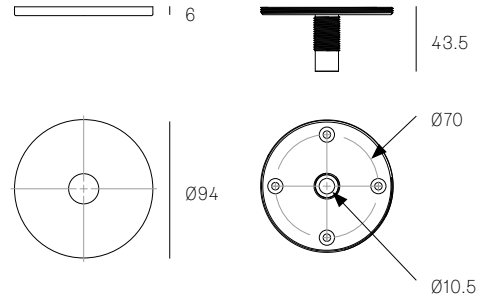

XXX.12 CEILING MOUNTED SPECIFICATION

Materials Brass, black, or white powder coated stainless steel cover
Power Supply Remote