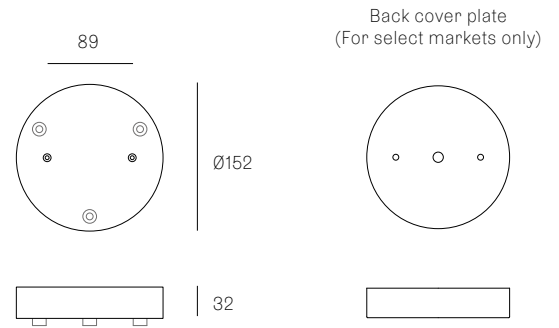

XXX.1M0
SPECIFICATION

Pendant	One
Material	White polyurethane
Cable	Coaxial cable Adjustable. 3000 standard / up to 30500 maximum
Power Supply	Remote

XXX.3
SPECIFICATION

Pendants	Three
Materials	Brushed nickel, white or black powder coated stainless steel cover
Cable	Coaxial cable Adjustable. 3000 standard / up to 30500 maximum
Power Supply	Integral