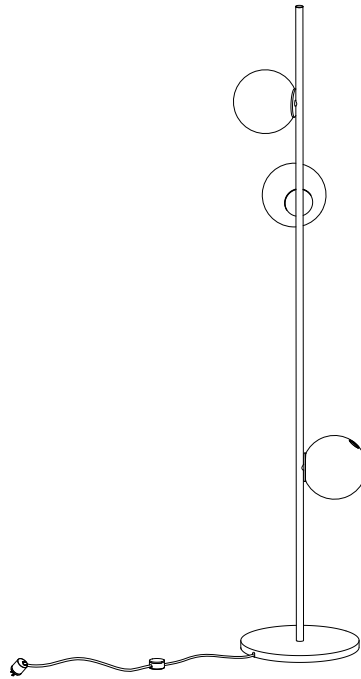

All dimensions are in millimeters (mm) unless otherwise specified.

Image shown above 28.6 Floor

Series	28, 38V, 57, 73, 84, 84V
Glass Colours	28: Clear, colour pendants 38V: Clear 57: Grey, white, light mirror, dark mirror 73: Clear, grey 1, grey 2, grey 3 84: Clear/copper 84V: Clear/copper
Lamp	1.5W LED, 2500K, 130lm
Plug Types	Type A - 110V Type C - 230V Type G - 230V Type I - 230V
Stem Lengths	900mm, 1800mm long stem
Base	Ø330mm
Cable Length	2290mm black flexible cord
Finishes	Brass or black powder coated stem Unlacquered brass or black powder coated base Brass dial control
Materials	Blown glass, brass stem, electrical components
Power Supply	Integral, dial control with build-in dimmer
Environment	Indoor, dry location. IP20
Note	The brass used in our Stem Series is untreated and, as such, will develop a natural patina over time. To avoid any marking or tarnish on the brass during handling and installation, please use the gloves provided in your shipment. Every single Bocci product is handmade. Each one is variously blown, poured, carved, polished, packed and dispatched directly by us. As such, no two products are identical; they are individual, irregular expressions of our research.