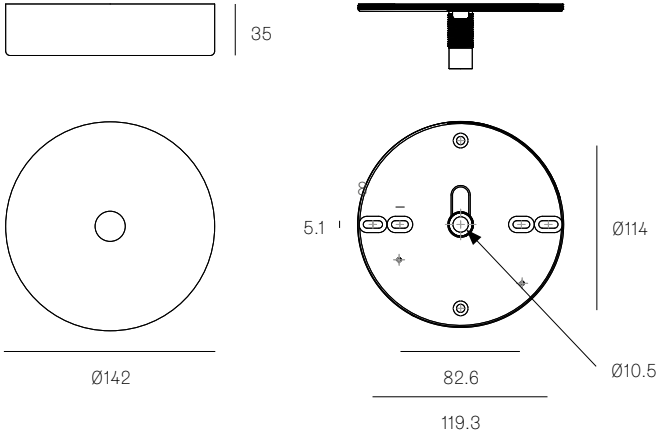

XXX.3 - XXX.9 CEILING MOUNTED SPECIFICATION

Materials Brass or black stainless steel cover
Power Supply Integral