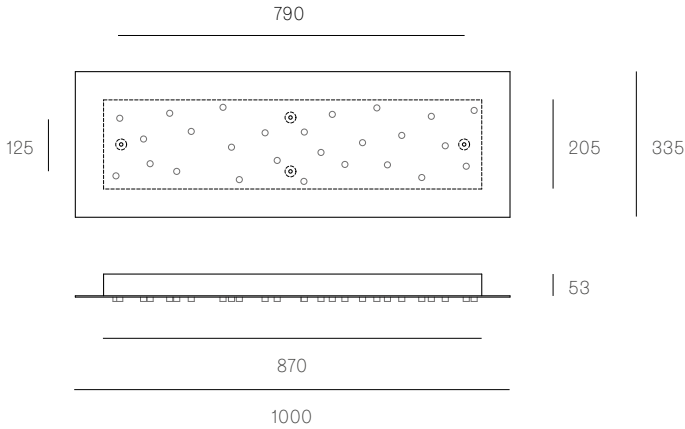

XXX.26 RECTANGLE
SPECIFICATION

Pendants	Twenty-six
Material	White powder coated stainless steel cover
Cable	Coaxial cable Non-adjustable. 3000 standard / up to 30500 maximum
Power Supply	Integral
Wood Backing	854 x 189 x 16