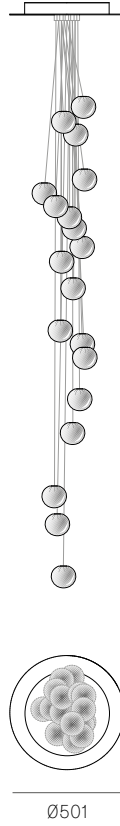

Weight (kg)

Round

Square

84.1	2	84.11	36.6
84.3	6.5	84.26	69.5
84.5	10.7	84.36	113.4
84.7	15.2		
84.13	29.6		
84.14	40.2		
84.26	67.7		
84.36	91.4		
84.19	45.8	84.9	28.2
84.37	84.8	84.11	36.6
84.61	139	84.14	39.5
		84.20	67.7
		84.26	80
		84.36	91.8

All dimensions are in millimeters (mm) unless otherwise specified.

Image shown above 84.19 with round canopy

± Ø100 - 120mm

Series	84
Mounting	Ceiling mounted
Glass Colour	White/copper
Lamp	1.5W LED, 2500K, 130lm 1.5W LED, 3500K, 160lm 10W Xenon, 2600K, 81lm
Coaxial Length	3000mm standard / up to 30500mm maximum Adjustable length: 84.3 - 84.7 Non-adjustable Length: 84.13 - 84.61
Canopy Finishes	84.3 - 84.7: white, black or brushed nickel canopy 84.13 - 84.61: white canopy
Materials	Blown glass, copper mesh, braided metal coaxial cable, electrical components, steel canopy
Power Supply	Integral Bocci recommends remote mounting power supplies for ease of long-term maintenance.
Environment	Indoor, dry location. IP30
Note	Unless otherwise noted when ordering, all fixtures will be outfitted to be xenon compatible. Every single Bocci product is handmade. Each one is variously blown, poured, carved, polished, packed and dispatched directly by us. As such, no two products are identical; they are individual, irregular expressions of our research.
Patent #	US Patent pending EU 003611144-0001 to 0004

84.3
Cluster

84.7
Cluster

84.13
Cluster

84.19
Cluster

84.37
Cluster

84.61
Cluster

up to 3000
standard
up to 30500
custom

All dimensions are in millimeters (mm)
unless otherwise specified.

Image shown above 28.6 Column

Series 28, 38V, 57, 73, 84, 84V

Glass Colours 28: Clear, colour pendants
38V: Clear
57: Grey, white, light mirror, dark mirror
73: Clear, grey 1, grey 2, grey 3
84: Clear/copper
84V: Clear/copper