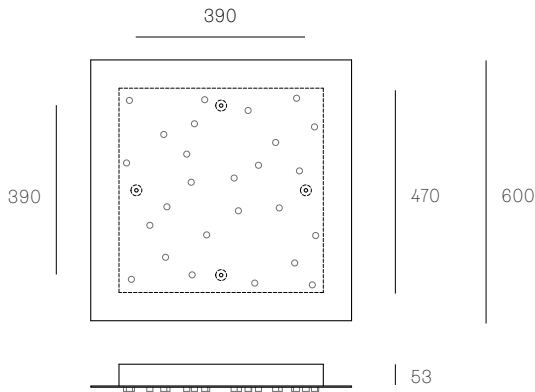

XXX.26 SQUARE
SPECIFICATION

Pendants	Twenty-six
Material	White powder coated stainless steel cover
Cable	Coaxial cable Non-adjustable. 3000 standard / up to 30500 maximum
Power Supply	Integral
Wood Backing	454 x 454 x 16