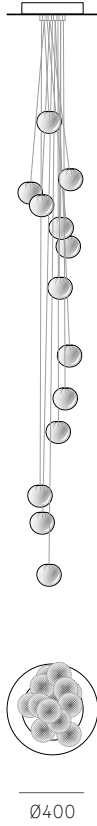

All dimensions are in millimeters (mm) unless otherwise specified.

Image shown above 84.19 with round canopy

± Ø100 - 120mm

Series	84
Mounting	Ceiling mounted
Glass Colour	White/copper
Lamp	1.5W LED, 2500K, 130lm 1.5W LED, 3500K, 160lm 10W Xenon, 2600K, 81lm
Coaxial Length	3000mm standard / up to 30500mm maximum Adjustable length: 84.3 - 84.7 Non-adjustable Length: 84.13 - 84.61
Canopy Finishes	84.3 - 84.7: white, black or brushed nickel canopy 84.13 - 84.61: white canopy
Materials	Blown glass, copper mesh, braided metal coaxial cable, electrical components, steel canopy
Power Supply	Integral Bocci recommends remote mounting power supplies for ease of long-term maintenance.
Environment	Indoor, dry location. IP30
Note	Unless otherwise noted when ordering, all fixtures will be outfitted to be xenon compatible. Every single Bocci product is handmade. Each one is variously blown, poured, carved, polished, packed and dispatched directly by us. As such, no two products are identical; they are individual, irregular expressions of our research.
Patent #	US Patent pending EU 003611144-0001 to 0004

84.13 Cluster

84.19 Cluster

84.37 Cluster

84.61 Cluster

up to 3000 standard
up to 30500 custom

All dimensions are in millimeters (mm) unless otherwise specified.

ADJUSTABLE LENGTH

NON-ADJUSTABLE LENGTH

84.3
Cluster

84.7
Cluster

84.13
Cluster

84.19
Cluster

84.37
Cluster

84.61
Cluster

up to 3000
standard
up to 30500
custom

All dimensions are in millimeters (mm)
unless otherwise specified.

Image shown above 28.6 Column

Series 28, 38V, 57, 73, 84, 84V

Glass Colours 28: Clear, colour pendants
38V: Clear
57: Grey, white, light mirror, dark mirror
73: Clear, grey 1, grey 2, grey 3
84: Clear/copper
84V: Clear/copper