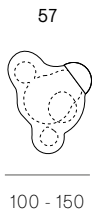

All dimensions are in millimeters (mm) unless otherwise specified.