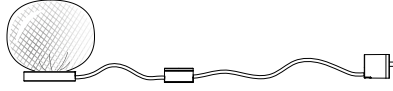

PLUG TYPES

TABLE LIGHT

± Ø165

Ø190 - 215

100 - 150

± 230 - 380

± Ø100 - 120

84t

± Ø135

± 190

± Ø140 - 160mm

All dimensions are in millimeters (mm)
unless otherwise specified.