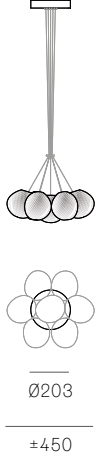

Weight (kg)

Round

Square

84.1	2	84.11	36.6
84.3	6.5	84.26	69.5
84.5	10.7	84.36	113.4
84.7	15.2		
84.13	29.6		
84.14	40.2		
84.26	67.7		
84.36	91.4		
84.19	45.8	84.9	28.2
84.37	84.8	84.11	36.6
84.61	139	84.14	39.5
		84.20	67.7
		84.26	80
		84.36	91.8

Certifications

Weight (kg)

	XXX.3 (900mm)	XXX.3 (1800mm)	XXX.6 (1800mm)	XXX.9 (2700mm)	XXX.12 (3700mm)
28	4.7	5.7	9.4	15.1	18.8
38V	7.1	8.2	14.3	22.5	28.6
57	5.2	6.3	10.5	16.7	21
73	6.2	8.9	15.7	25.5	36.8
84	6.5	7.5	12.9	20.4	25.9
84V	7.4	8.4	14.8	23.3	29.7

All dimensions are in millimeters (mm) unless otherwise specified.

Image shown above 84.19 with round canopy

± Ø100 - 120mm

Series	84
Mounting	Ceiling mounted
Glass Colour	White/copper
Lamp	1.5W LED, 2500K, 130lm 1.5W LED, 3500K, 160lm 10W Xenon, 2600K, 81lm
Coaxial Length	3000mm standard / up to 30500mm maximum Adjustable length: 84.3 - 84.7 Non-adjustable Length: 84.13 - 84.61
Canopy Finishes	84.3 - 84.7: white, black or brushed nickel canopy 84.13 - 84.61: white canopy
Materials	Blown glass, copper mesh, braided metal coaxial cable, electrical components, steel canopy
Power Supply	Integral Bocci recommends remote mounting power supplies for ease of long-term maintenance.
Environment	Indoor, dry location. IP30
Note	Unless otherwise noted when ordering, all fixtures will be outfitted to be xenon compatible. Every single Bocci product is handmade. Each one is variously blown, poured, carved, polished, packed and dispatched directly by us. As such, no two products are identical; they are individual, irregular expressions of our research.
Patent #	US Patent pending EU 003611144-0001 to 0004

Weight (kg)

Round

84.3	6.5
84.7	15.2
84.13	29.6
84.19	45.8
84.37	84.8
84.61	139

Certifications

ADJUSTABLE LENGTH

NON-ADJUSTABLE LENGTH

84.3 Cluster

84.7 Cluster