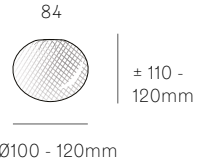

Image shown 84s (left), 84sp (center), 84s Brass (right)