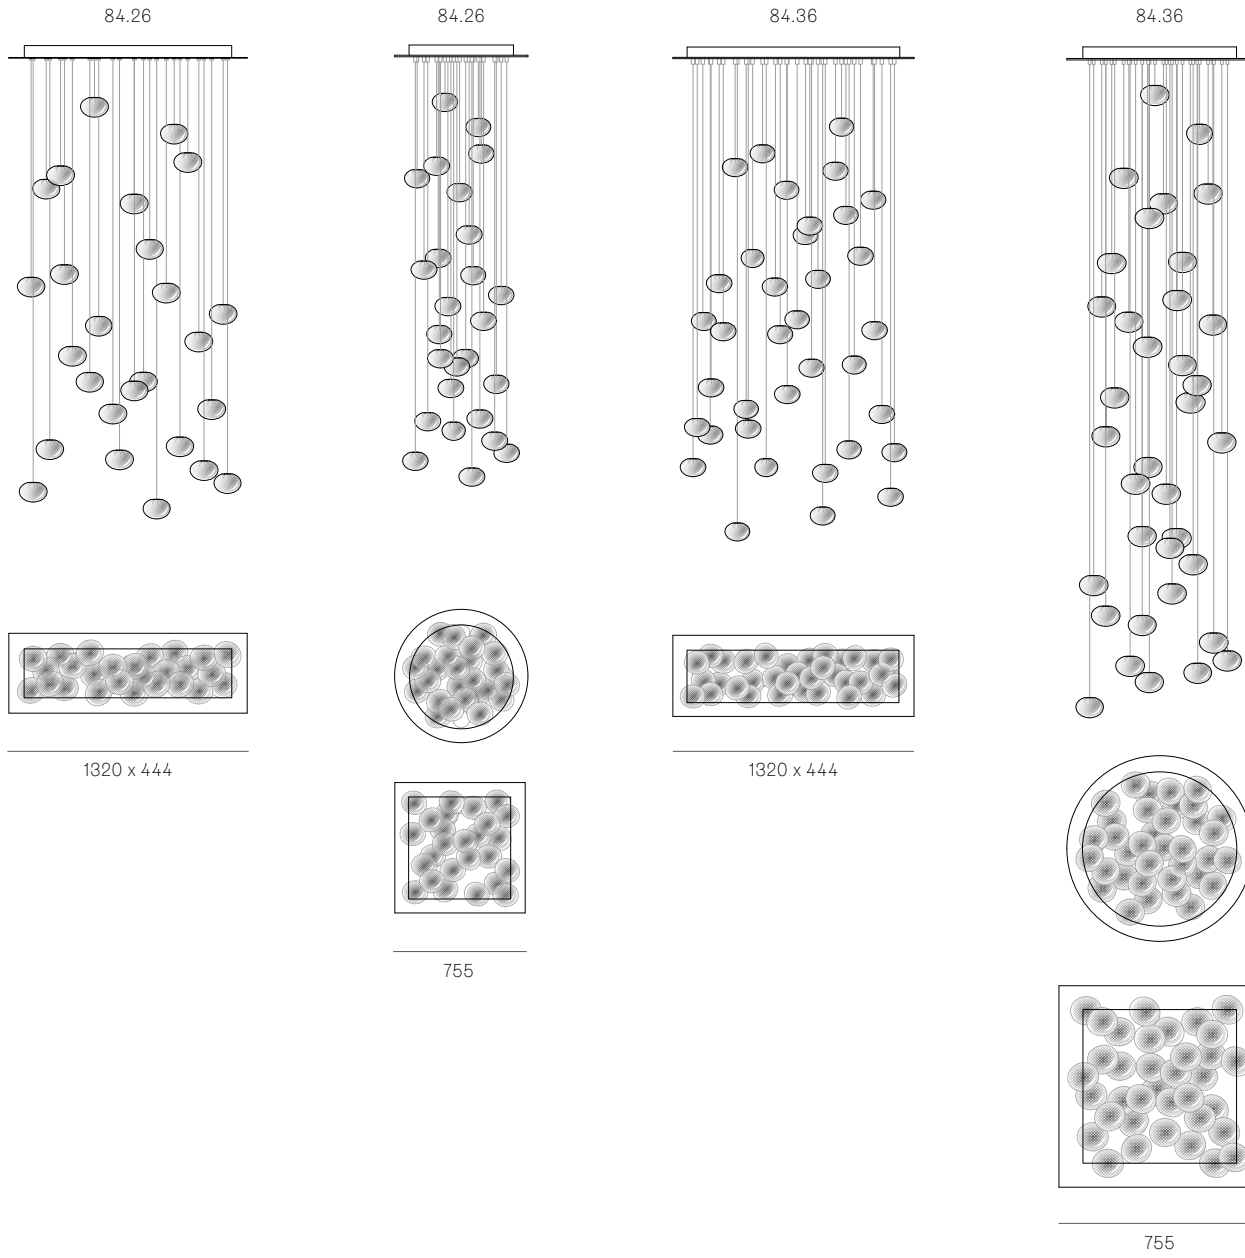

NON-ADJUSTABLE LENGTH

up to 3000
standard
up to 30500
custom

All dimensions are in millimeters (mm) unless otherwise specified.