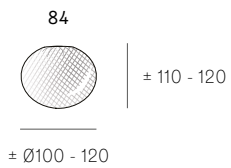

All dimensions are in millimeters (mm) unless otherwise specified.