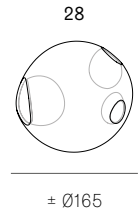

All dimensions are in millimeters (mm) unless otherwise specified.