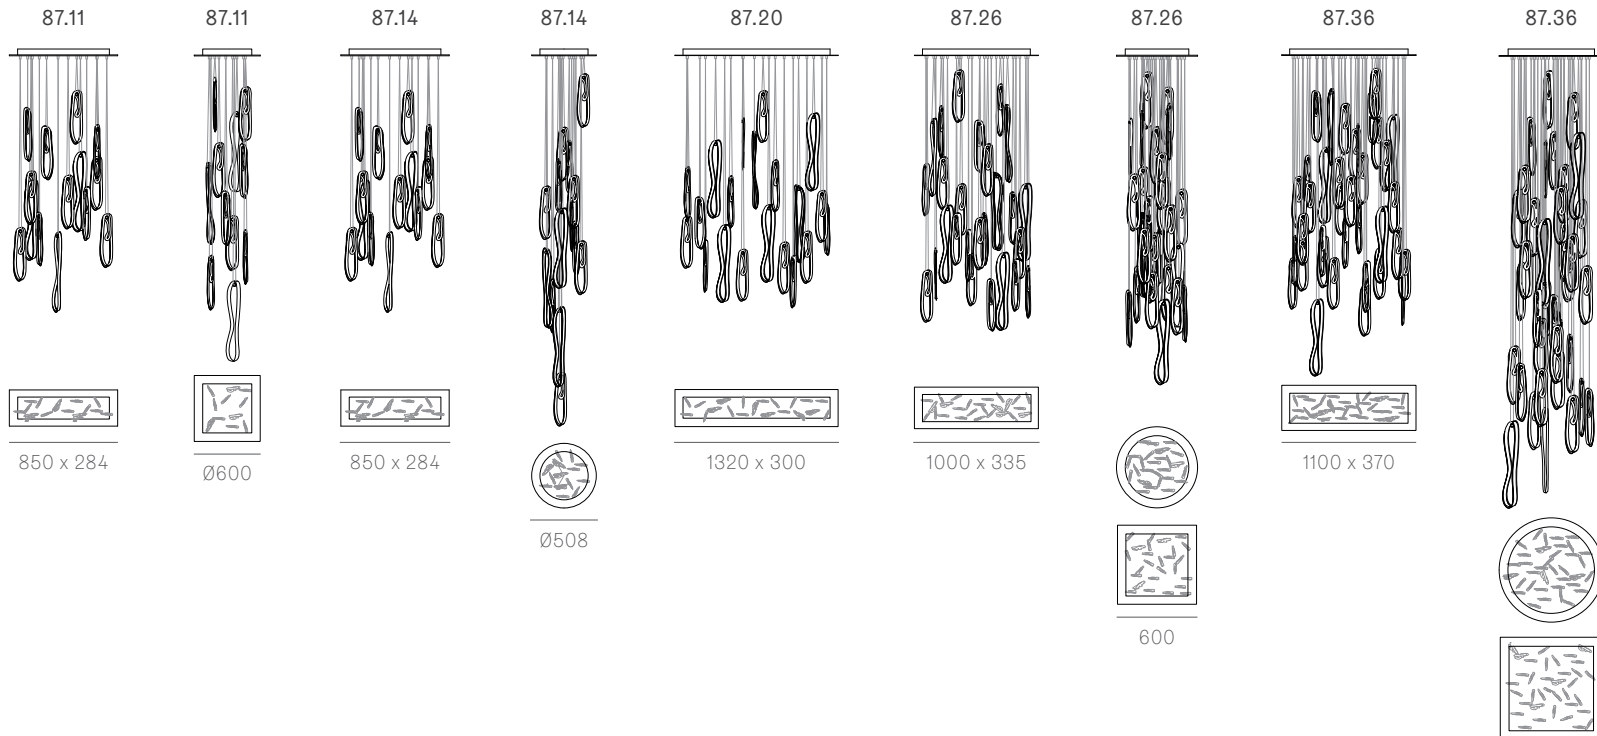

Random
Non-adjustable length

Non-adjustable length up to 3000 mm standard

Non-adjustable length up to 30500 mm custom