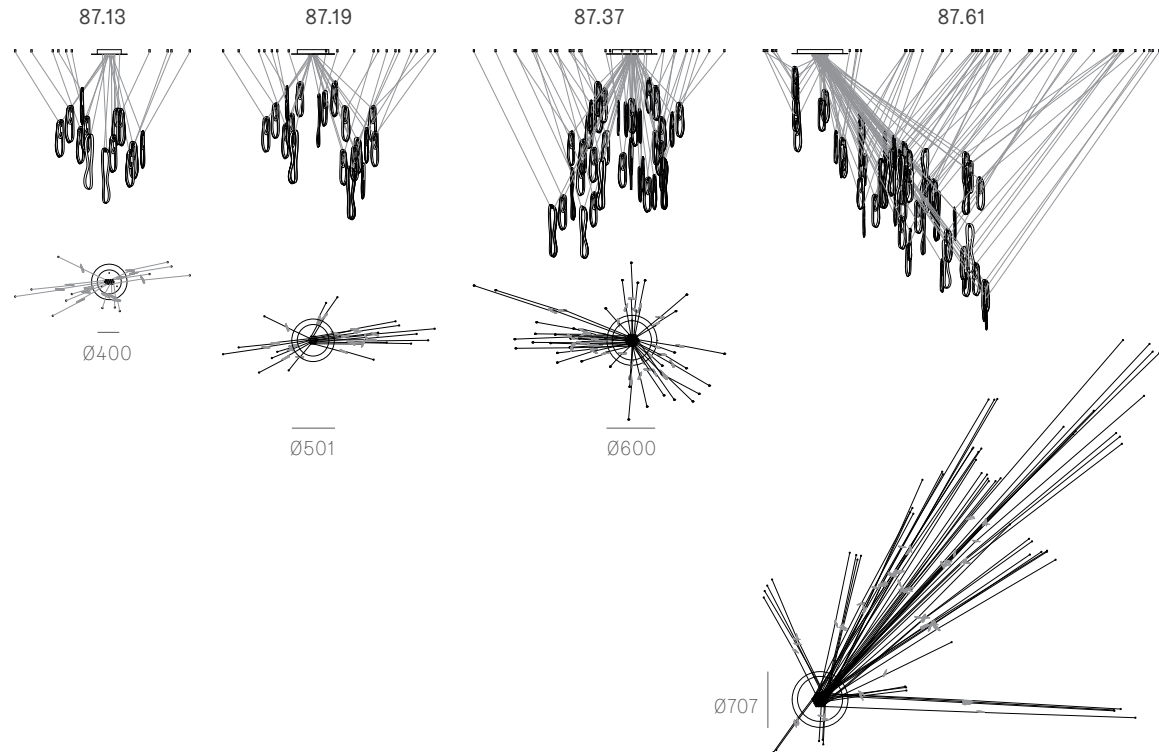

1000 x 335

600

1100 x 370

755

Adjustable length

Non-adjustable length

Adjustable up to 3000 mm standard
 Adjustable up to 30500 mm custom

Non-adjustable length up to 3000 mm standard
 Non-adjustable length up to 30500 mm custom