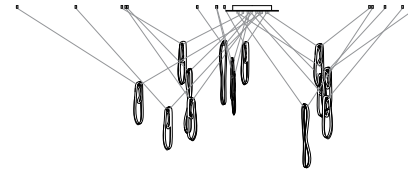

Adjustable length

87.3

Ø152

87.7

Ø203

Adjustable up to 3000 mm standard

Adjustable up to 30500 mm custom

Non-adjustable length

Non-adjustable length up to 3000 mm standard

Non-adjustable length up to 30500 mm custom

Adjustable length

Adjustable up to 3000 mm standard
 Adjustable up to 30500 mm custom

Non-adjustable length

87.11

87.11

87.14

87.14

87.20

Non-adjustable length up to 3000 mm standard

Non-adjustable length up to 30500 mm custom

850 x 284

508

850 x 284

Ø508

1320 x 300

87.26

87.26

87.36

87.36

Non-adjustable length up to 3000 mm standard

Non-adjustable length up to 30500 mm custom