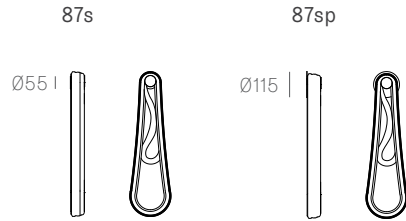

Wall and Ceiling

Random
Adjustable length

Adjustable up to 3000 mm standard

Adjustable up to 30500 mm custom

Random
Non-adjustable length

Non-adjustable length up to 3000 mm standard

Non-adjustable length up to 30500 mm custom

Adjustable length

87.3

Ø152

87.7

Ø203

Adjustable up to 3000 mm standard

Adjustable up to 30500 mm custom

Non-adjustable length

Ø508

1320 x 300

87.26

87.26

87.36

87.36

Non-adjustable length up to 3000 mm standard

Non-adjustable length up to 30500 mm custom

1000 x 335

600

1100 x 370

755

Adjustable length

Non-adjustable length

Adjustable up to 3000 mm standard
 Adjustable up to 30500 mm custom

Non-adjustable length up to 3000 mm standard
 Non-adjustable length up to 30500 mm custom