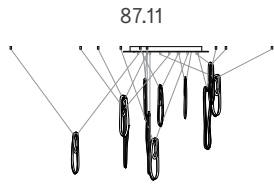

Adjustable length

87.3

Ø152

87.7

Ø203

Adjustable up to 3000 mm standard

Adjustable up to 30500 mm custom

Non-adjustable length

Non-adjustable length up to 3000 mm standard

Non-adjustable length up to 30500 mm custom

Adjustable length

Adjustable up to 3000 mm standard
 Adjustable up to 30500 mm custom

Non-adjustable length

87.11

87.11

87.14

87.14

87.20

Non-adjustable length up to 3000 mm standard

Non-adjustable length up to 30500 mm custom

850 x 284

508

850 x 284

Ø508

1320 x 300

87.26

87.26

87.36

87.36

Non-adjustable length up to 3000 mm standard

Non-adjustable length up to 30500 mm custom