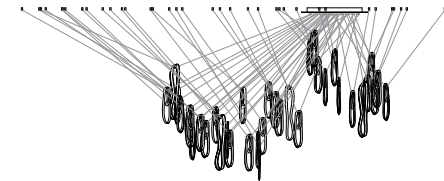

Ø508

1320 x 300

87.26

87.26

87.36

87.36

Non-adjustable length up to 3000 mm standard

Non-adjustable length up to 30500 mm custom

1000 x 335

600

1100 x 370

755

Adjustable length

Non-adjustable length

Adjustable up to 3000 mm standard
 Adjustable up to 30500 mm custom

Non-adjustable length up to 3000 mm standard
 Non-adjustable length up to 30500 mm custom