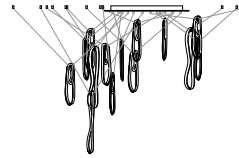

Adjustable length

87.3

Ø152

87.7

Ø203

Adjustable up to 3000 mm standard

Adjustable up to 30500 mm custom

Non-adjustable length

87.13

Ø400

87.19

Ø501

87.37

Ø600

87.61

Ø707

Non-adjustable length up to 3000 mm standard

Non-adjustable length up to 30500 mm custom

Adjustable length

Adjustable up to 3000 mm standard
 Adjustable up to 30500 mm custom

Non-adjustable length

87.11

87.11

87.14

87.14

87.20

Non-adjustable length up to 3000 mm standard

Non-adjustable length up to 30500 mm custom

850 x 284

508

850 x 284