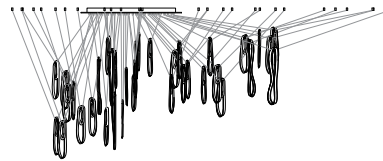

Ø508

1320 x 300

87.26

87.26

87.36

87.36

Non-adjustable length up to 3000 mm standard

Non-adjustable length up to 30500 mm custom

1000 x 335

600

1100 x 370

755

Adjustable length

Non-adjustable length

Adjustable up to 3000 mm standard
 Adjustable up to 30500 mm custom

Non-adjustable length up to 3000 mm standard
 Non-adjustable length up to 30500 mm custom