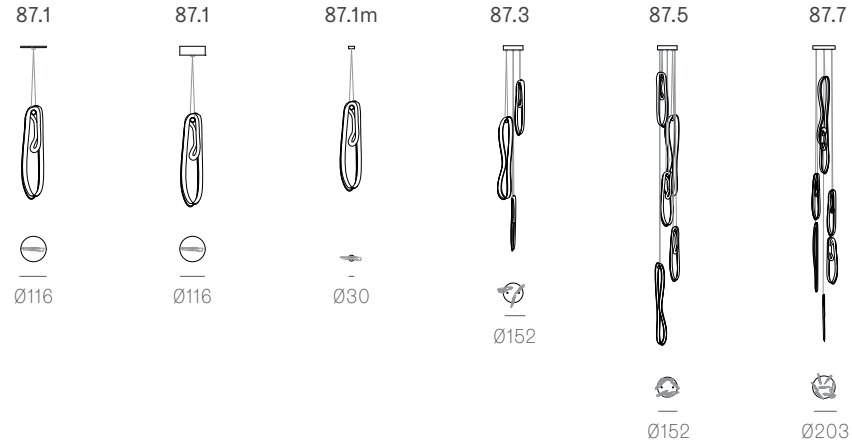

Wall and Ceiling

Random
Adjustable length

Adjustable up to 3000 mm standard

Adjustable up to 30500 mm custom

Random
Non-adjustable length

Non-adjustable length up to 3000 mm standard

Non-adjustable length up to 30500 mm custom

Adjustable length

87.3

Ø152

87.7

Ø203

Adjustable up to 3000 mm standard

Adjustable up to 30500 mm custom

Non-adjustable length

Ø508

1320 x 300

87.26

87.26

87.36

87.36

Non-adjustable length up to 3000 mm standard

Non-adjustable length up to 30500 mm custom

1000 x 335

600

1100 x 370

755

Adjustable length

Non-adjustable length

Adjustable up to 3000 mm standard
 Adjustable up to 30500 mm custom

Non-adjustable length up to 3000 mm standard
 Non-adjustable length up to 30500 mm custom