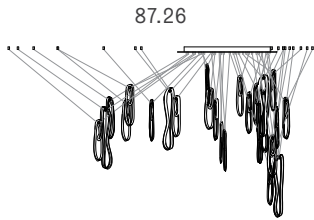

Non-adjustable length up to 3000 mm standard

Non-adjustable length up to 30500 mm custom

Adjustable length

Adjustable up to 3000 mm standard
 Adjustable up to 30500 mm custom

Non-adjustable length

87.11

87.11

87.14

87.14

87.20

Non-adjustable length up to 3000 mm standard

Non-adjustable length up to 30500 mm custom

850 x 284

508

850 x 284

Ø508

1320 x 300

87.26

87.26

87.36

87.36

Non-adjustable length up to 3000 mm standard

Non-adjustable length up to 30500 mm custom

1000 x 335

600

1100 x 370

755

Adjustable length

Non-adjustable length

Adjustable up to 3000 mm standard
 Adjustable up to 30500 mm custom

Non-adjustable length up to 3000 mm standard
 Non-adjustable length up to 30500 mm custom