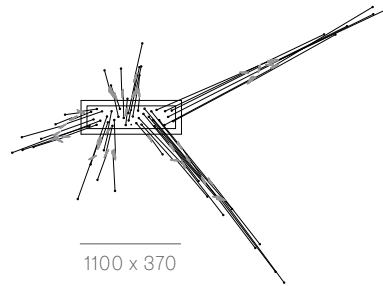

Adjustable length

87.3

Ø152

87.7

Ø203

Adjustable up to 3000 mm standard

Adjustable up to 30500 mm custom

Non-adjustable length

87.14

87.14

87.20

Non-adjustable length up to 3000 mm standard

Non-adjustable length up to 30500 mm custom

850 x 284

508

850 x 284

Ø508

1320 x 300

87.26

87.26

87.36

87.36

Non-adjustable length up to 3000 mm standard

Non-adjustable length up to 30500 mm custom

1000 x 335

600

1100 x 370

755

Adjustable length

Non-adjustable length

Adjustable up to 3000 mm standard
 Adjustable up to 30500 mm custom

Non-adjustable length up to 3000 mm standard
 Non-adjustable length up to 30500 mm custom