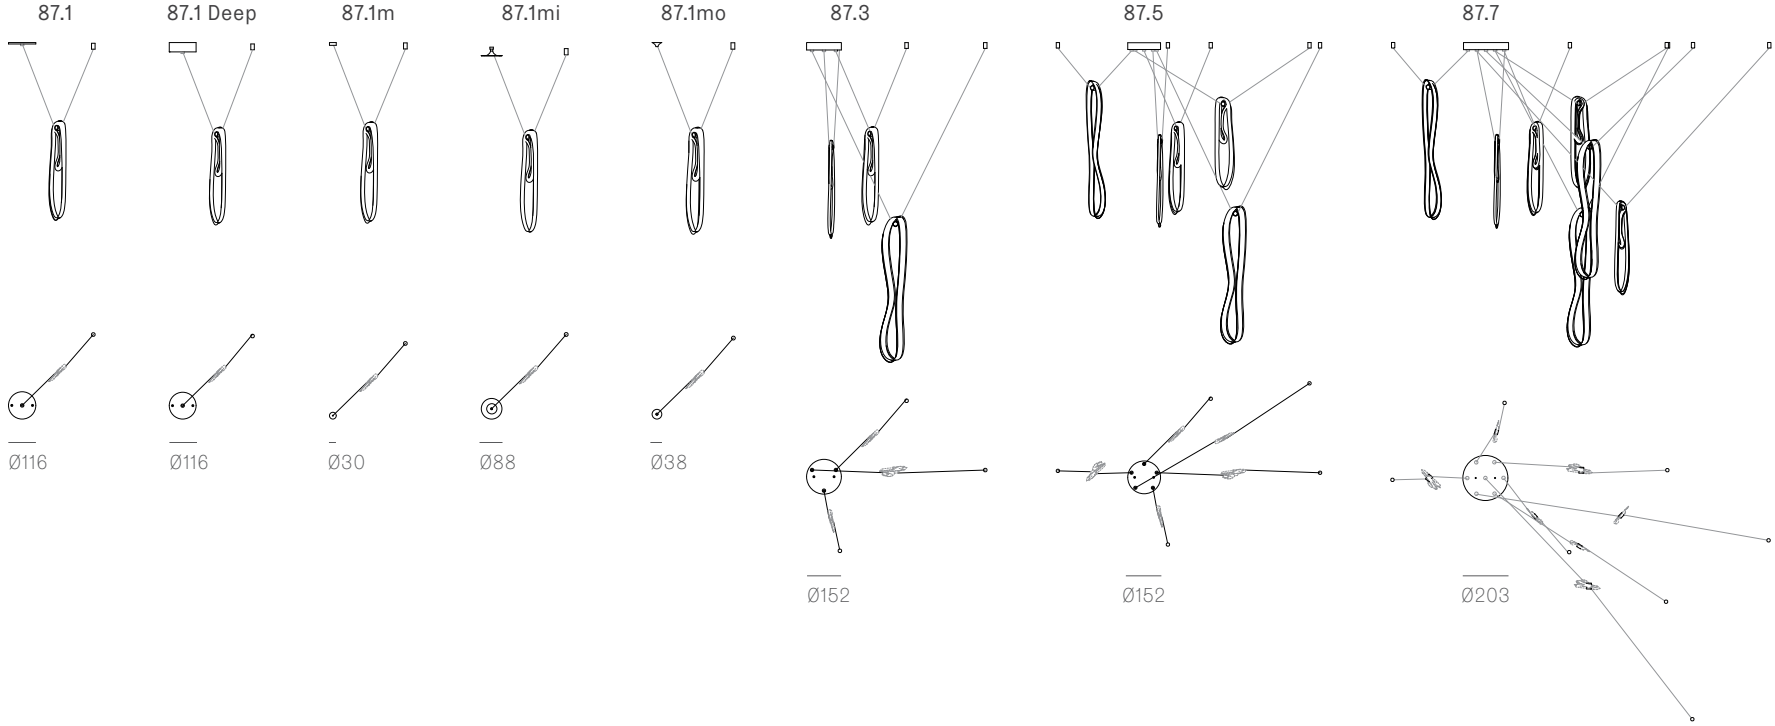

Adjustable length

87.3

Ø152

87.7

Ø203

Adjustable up to 3000 mm standard

Adjustable up to 30500 mm custom

Non-adjustable length

87.13

Ø400

87.19

Ø501

87.37

Ø600

87.61

Ø707

Non-adjustable length up to 3000 mm standard

Non-adjustable length up to 30500 mm custom

Adjustable length

Adjustable up to 3000 mm standard
 Adjustable up to 30500 mm custom

Non-adjustable length

87.11

87.11

Ø508

1320 x 300

87.26

87.26

87.36

87.36

Non-adjustable length up to 3000 mm standard

Non-adjustable length up to 30500 mm custom