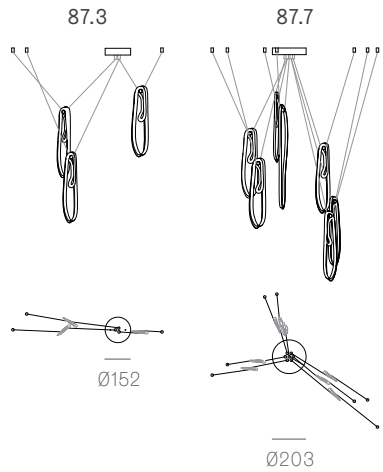

87.14

87.14

87.20

Non-adjustable length up to 3000 mm standard

Non-adjustable length up to 30500 mm custom

850 x 284

508

850 x 284

Ø508

1320 x 300

87.26

87.26

87.36

87.36

Non-adjustable length up to 3000 mm standard

Non-adjustable length up to 30500 mm custom

1000 x 335

600

1100 x 370

755

Adjustable length

Non-adjustable length

Adjustable up to 3000 mm standard
 Adjustable up to 30500 mm custom

Non-adjustable length up to 3000 mm standard
 Non-adjustable length up to 30500 mm custom

87 Series — Cluster Column

twentieth

sales@twentieth.net

323.904.1200

www.twentieth.net

87 Series — Cluster Column

twentieth
sales@twentieth.net
323.904.1200
www.twentieth.net

BOCCI