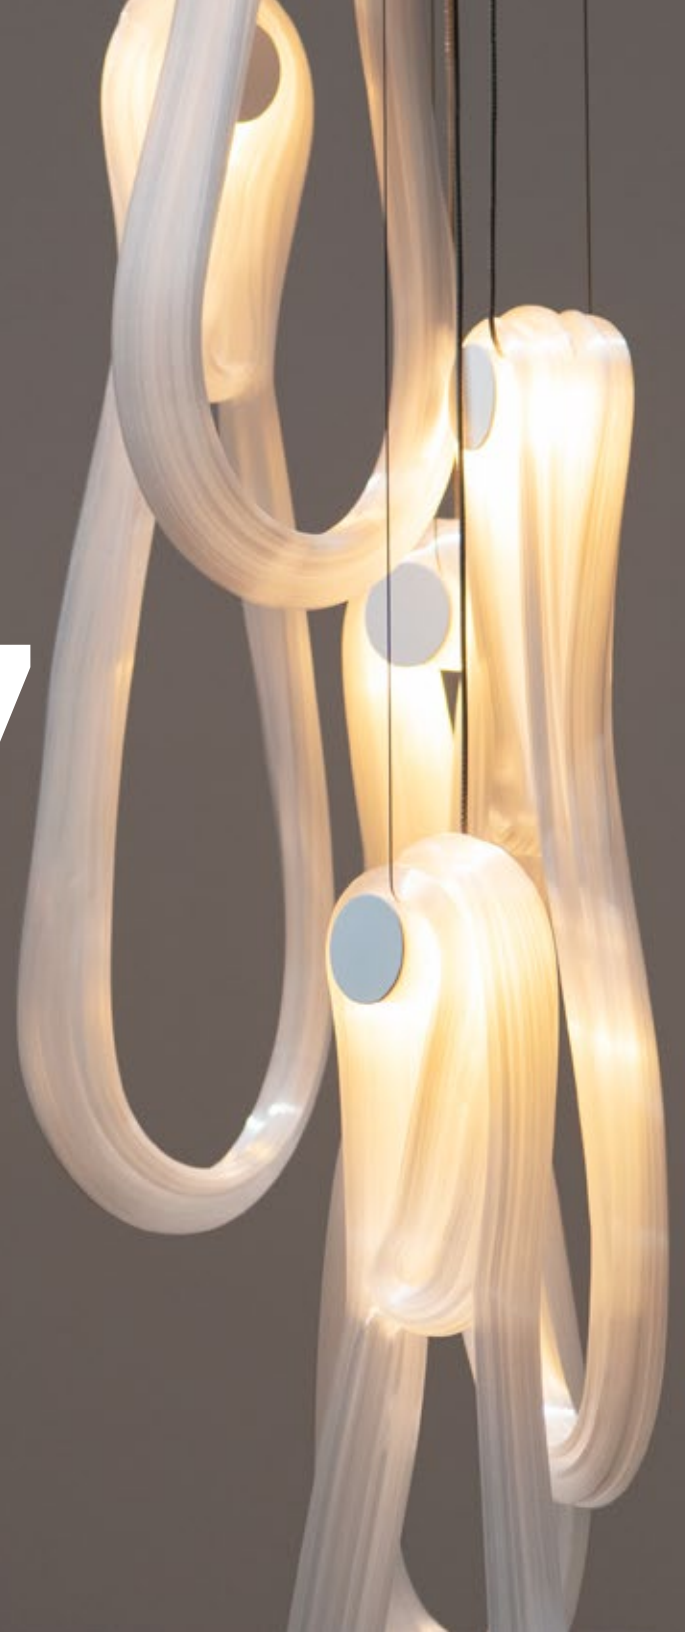

87

A matrix of hot glass is stretched and folded back onto itself numerous times as it cools. Air is trapped between the folds and stretched along the grain of the loop, creating microfilaments that give the piece a pearlescent optical quality. A light source is introduced at one end of the loop casting light through the microfilaments and registering a gentle gradient.

87 Series

Lamping

1.5w LED or 10w xenon

Material

Pulled glass, braided metal coaxial cable, electrical components, and brushed nickel or white powder coated canopy.

Patent

Worldwide patents pending
EU Patent # 03611144 - 0005-0009