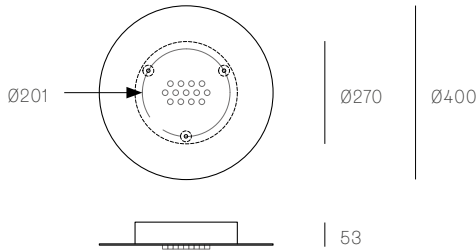

up to
3000
standard

up to
9900
custom

All dimensions are in millimeters (mm) unless otherwise specified.

XXX.3 CLUSTER
SPECIFICATION

Pendants	Three
Materials	Brushed nickel, white or black powder coated stainless steel cover
Cable	Coaxial cable Adjustable. 3000 standard / up to 30500 maximum
Power Supply	Integral

XXX.7 CLUSTER
SPECIFICATION

Pendants	Seven
Materials	Brushed nickel, white or black powder coated stainless steel cover
Cable	Coaxial cable Adjustable. 3000 standard / up to 30500 maximum
Power Supply	Integral

All dimensions are in millimeters (mm) unless otherwise specified.

XXX.13 CLUSTER
SPECIFICATION

Pendants	Thirteen
Material	White powder coated stainless steel cover
Cable	Coaxial cable Non-adjustable. 3000 standard / up to 30500 maximum
Power Supply	Integral
Wood Backing	Ø250 x 16

XXX.19 CLUSTER
SPECIFICATION

Pendants	Nineteen
Material	White powder coated stainless steel cover
Cable	Coaxial cable Non-adjustable. 3000 standard / up to 30500 maximum
Power Supply	Integral
Wood Backing	Ø355 x 16