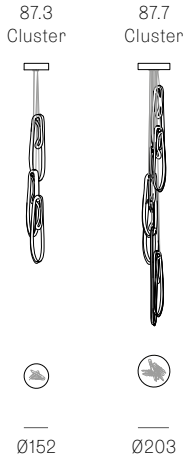

ADJUSTABLE LENGTH

**ADJUSTABLE LENGTH—
PENDANT ANCHOR KIT**

**NON-ADJUSTABLE LENGTH—
PENDANT ANCHOR KIT**

up to
3000
standard

up to
30500
custom

NON-ADJUSTABLE LENGTH

NON-ADJUSTABLE LENGTH— PENDANT ANCHOR KIT

up to
3000
standard

up to
9900
custom

All dimensions are in millimeters (mm) unless otherwise specified.

XXX.3 CLUSTER
SPECIFICATION

Pendants	Three
Materials	Brushed nickel, white or black powder coated stainless steel cover
Cable	Coaxial cable Adjustable. 3000 standard / up to 30500 maximum
Power Supply	Integral

XXX.7 CLUSTER
SPECIFICATION

Pendants	Seven
Materials	Brushed nickel, white or black powder coated stainless steel cover
Cable	Coaxial cable Adjustable. 3000 standard / up to 30500 maximum
Power Supply	Integral

All dimensions are in millimeters (mm) unless otherwise specified.

XXX.13 CLUSTER
SPECIFICATION

Pendants	Thirteen
Material	White powder coated stainless steel cover
Cable	Coaxial cable Non-adjustable. 3000 standard / up to 30500 maximum
Power Supply	Integral
Wood Backing	Ø250 x 16