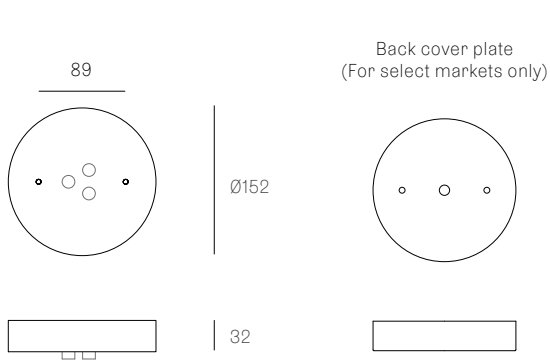

ADJUSTABLE LENGTH

**ADJUSTABLE LENGTH—
PENDANT ANCHOR KIT**

**NON-ADJUSTABLE LENGTH—
PENDANT ANCHOR KIT**

up to
3000
standard

up to
30500
custom

NON-ADJUSTABLE LENGTH

NON-ADJUSTABLE LENGTH— PENDANT ANCHOR KIT

up to
3000
standard

up to
9900
custom

All dimensions are in millimeters (mm) unless otherwise specified.

XXX.3 CLUSTER
SPECIFICATION

Pendants	Three
Materials	Brushed nickel, white or black powder coated stainless steel cover
Cable	Coaxial cable Adjustable. 3000 standard / up to 30500 maximum
Power Supply	Integral

XXX.7 CLUSTER
SPECIFICATION

Pendants	Seven
Materials	Brushed nickel, white or black powder coated stainless steel cover
Cable	Coaxial cable Adjustable. 3000 standard / up to 30500 maximum
Power Supply	Integral

All dimensions are in millimeters (mm) unless otherwise specified.

XXX.13 CLUSTER
SPECIFICATION

Pendants	Thirteen
Material	White powder coated stainless steel cover
Cable	Coaxial cable Non-adjustable. 3000 standard / up to 30500 maximum
Power Supply	Integral
Wood Backing	Ø250 x 16