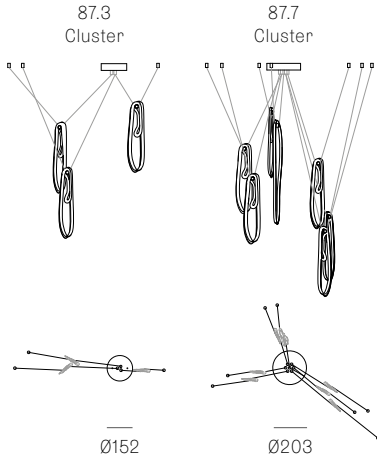

ADJUSTABLE LENGTH

**ADJUSTABLE LENGTH—
PENDANT ANCHOR KIT**

**NON-ADJUSTABLE LENGTH—
PENDANT ANCHOR KIT**

up to
3000
standard

up to
30500
custom

NON-ADJUSTABLE LENGTH

NON-ADJUSTABLE LENGTH— PENDANT ANCHOR KIT

up to
3000
standard

up to
9900
custom

All dimensions are in millimeters (mm) unless otherwise specified.

XXX.3 CLUSTER
SPECIFICATION

Pendants	Three
Materials	Brushed nickel, white or black powder coated stainless steel cover
Cable	Coaxial cable Adjustable. 3000 standard / up to 30500 maximum
Power Supply	Integral

XXX.7 CLUSTER
SPECIFICATION

Pendants	Seven
Materials	Brushed nickel, white or black powder coated stainless steel cover
Cable	Coaxial cable Adjustable. 3000 standard / up to 30500 maximum
Power Supply	Integral

All dimensions are in millimeters (mm) unless otherwise specified.

XXX.13 CLUSTER
SPECIFICATION

Pendants	Thirteen
Material	White powder coated stainless steel cover
Cable	Coaxial cable Non-adjustable. 3000 standard / up to 30500 maximum
Power Supply	Integral
Wood Backing	Ø250 x 16