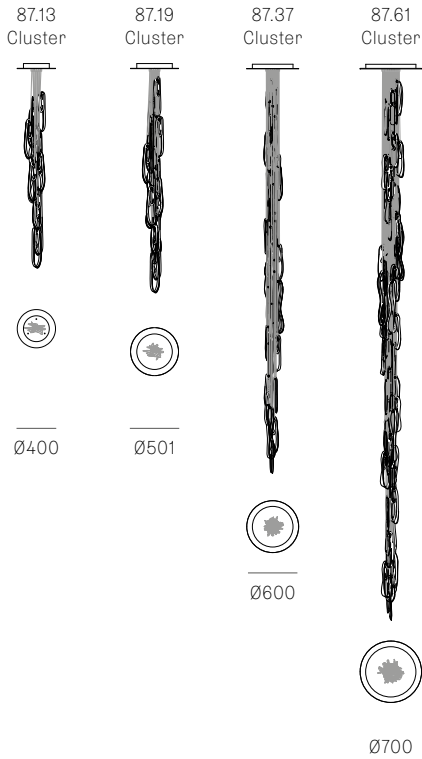

ADJUSTABLE LENGTH

**ADJUSTABLE LENGTH—
PENDANT ANCHOR KIT**

**NON-ADJUSTABLE LENGTH—
PENDANT ANCHOR KIT**

up to
3000
standard

up to
30500
custom

NON-ADJUSTABLE LENGTH

NON-ADJUSTABLE LENGTH— PENDANT ANCHOR KIT

up to
3000
standard

up to
9900
custom

All dimensions are in millimeters (mm) unless otherwise specified.

XXX.3 CLUSTER
SPECIFICATION

Pendants	Three
Materials	Brushed nickel, white or black powder coated stainless steel cover
Cable	Coaxial cable Adjustable. 3000 standard / up to 30500 maximum
Power Supply	Integral

XXX.7 CLUSTER
SPECIFICATION

Pendants	Seven
Materials	Brushed nickel, white or black powder coated stainless steel cover
Cable	Coaxial cable Adjustable. 3000 standard / up to 30500 maximum
Power Supply	Integral

All dimensions are in millimeters (mm) unless otherwise specified.

XXX.13 CLUSTER
SPECIFICATION

Pendants	Thirteen
Material	White powder coated stainless steel cover
Cable	Coaxial cable Non-adjustable. 3000 standard / up to 30500 maximum
Power Supply	Integral
Wood Backing	Ø250 x 16