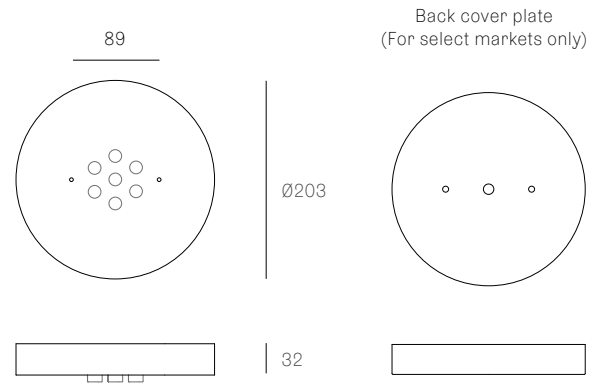

ADJUSTABLE LENGTH

**ADJUSTABLE LENGTH—
PENDANT ANCHOR KIT**

**NON-ADJUSTABLE LENGTH—
PENDANT ANCHOR KIT**

up to
3000
standard

up to
30500
custom

NON-ADJUSTABLE LENGTH

NON-ADJUSTABLE LENGTH— PENDANT ANCHOR KIT

up to
3000
standard

up to
9900
custom

All dimensions are in millimeters (mm) unless otherwise specified.

XXX.3 CLUSTER
SPECIFICATION

Pendants	Three
Materials	Brushed nickel, white or black powder coated stainless steel cover
Cable	Coaxial cable Adjustable. 3000 standard / up to 30500 maximum
Power Supply	Integral

XXX.7 CLUSTER
SPECIFICATION

Pendants	Seven
Materials	Brushed nickel, white or black powder coated stainless steel cover
Cable	Coaxial cable Adjustable. 3000 standard / up to 30500 maximum
Power Supply	Integral

All dimensions are in millimeters (mm) unless otherwise specified.

XXX.13 CLUSTER
SPECIFICATION

Pendants	Thirteen
Material	White powder coated stainless steel cover
Cable	Coaxial cable Non-adjustable. 3000 standard / up to 30500 maximum
Power Supply	Integral
Wood Backing	Ø250 x 16