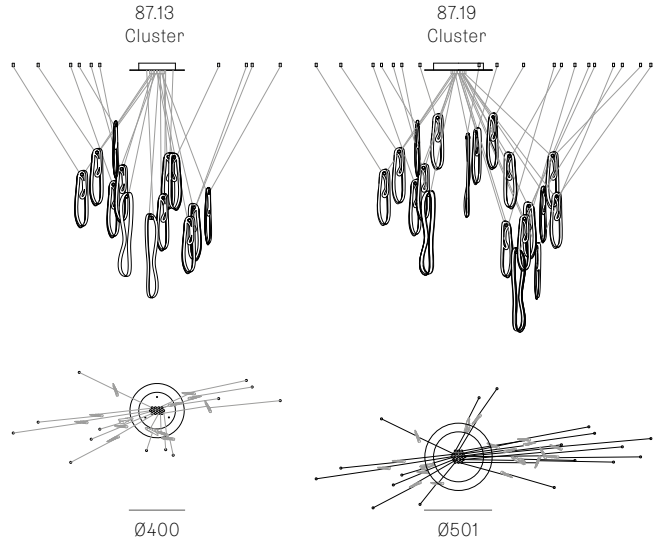

ADJUSTABLE LENGTH

**ADJUSTABLE LENGTH—
PENDANT ANCHOR KIT**

**NON-ADJUSTABLE LENGTH—
PENDANT ANCHOR KIT**

up to
3000
standard

up to
30500
custom

NON-ADJUSTABLE LENGTH

NON-ADJUSTABLE LENGTH— PENDANT ANCHOR KIT

up to
3000
standard

up to
9900
custom

All dimensions are in millimeters (mm) unless otherwise specified.

XXX.3 CLUSTER
SPECIFICATION

Pendants	Three
Materials	Brushed nickel, white or black powder coated stainless steel cover
Cable	Coaxial cable Adjustable. 3000 standard / up to 30500 maximum
Power Supply	Integral

XXX.7 CLUSTER
SPECIFICATION

Pendants	Seven
Materials	Brushed nickel, white or black powder coated stainless steel cover
Cable	Coaxial cable Adjustable. 3000 standard / up to 30500 maximum
Power Supply	Integral

All dimensions are in millimeters (mm) unless otherwise specified.

XXX.13 CLUSTER
SPECIFICATION

Pendants	Thirteen
Material	White powder coated stainless steel cover
Cable	Coaxial cable Non-adjustable. 3000 standard / up to 30500 maximum
Power Supply	Integral
Wood Backing	Ø250 x 16