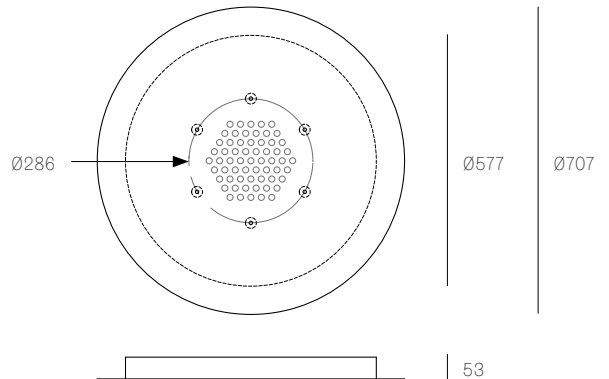

All dimensions are in millimeters (mm) unless otherwise specified.

XXX.13 CLUSTER
SPECIFICATION

Pendants	Thirteen
Material	White powder coated stainless steel cover
Cable	Coaxial cable Non-adjustable. 3000 standard / up to 30500 maximum
Power Supply	Integral
Wood Backing	Ø250 x 16

XXX.19 CLUSTER
SPECIFICATION

Pendants	Nineteen
Material	White powder coated stainless steel cover
Cable	Coaxial cable Non-adjustable. 3000 standard / up to 30500 maximum
Power Supply	Integral
Wood Backing	Ø355 x 16

XXX.37 CLUSTER
SPECIFICATION

Pendants	Thirty-seven
Material	White powder coated stainless steel cover
Cable	Coaxial cable Non-adjustable. 3000 standard / up to 30500 maximum
Power Supply	Integral
Wood Backing	Ø454 x 16

All dimensions are in millimeters (mm) unless otherwise specified.