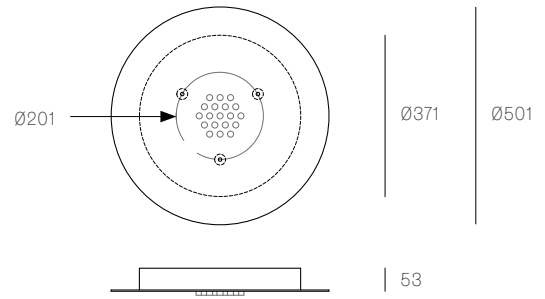

up to
3000
standard

up to
9900
custom

All dimensions are in millimeters (mm) unless otherwise specified.

XXX.3 CLUSTER
SPECIFICATION

Pendants	Three
Materials	Brushed nickel, white or black powder coated stainless steel cover
Cable	Coaxial cable Adjustable. 3000 standard / up to 30500 maximum
Power Supply	Integral

All dimensions are in millimeters (mm) unless otherwise specified.

XXX.13 CLUSTER
SPECIFICATION

Pendants	Thirteen
Material	White powder coated stainless steel cover
Cable	Coaxial cable Non-adjustable. 3000 standard / up to 30500 maximum
Power Supply	Integral
Wood Backing	Ø250 x 16

XXX.19 CLUSTER
SPECIFICATION

Pendants	Nineteen
Material	White powder coated stainless steel cover
Cable	Coaxial cable Non-adjustable. 3000 standard / up to 30500 maximum
Power Supply	Integral
Wood Backing	Ø355 x 16