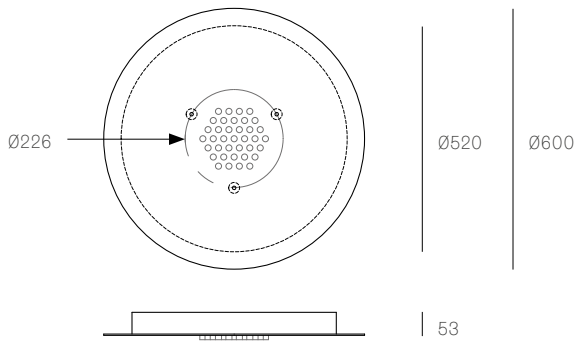

XXX.37 CLUSTER
SPECIFICATION

Pendants	Thirty-seven
Material	White powder coated stainless steel cover
Cable	Coaxial cable Non-adjustable. 3000 standard / up to 30500 maximum
Power Supply	Integral
Wood Backing	Ø454 x 16