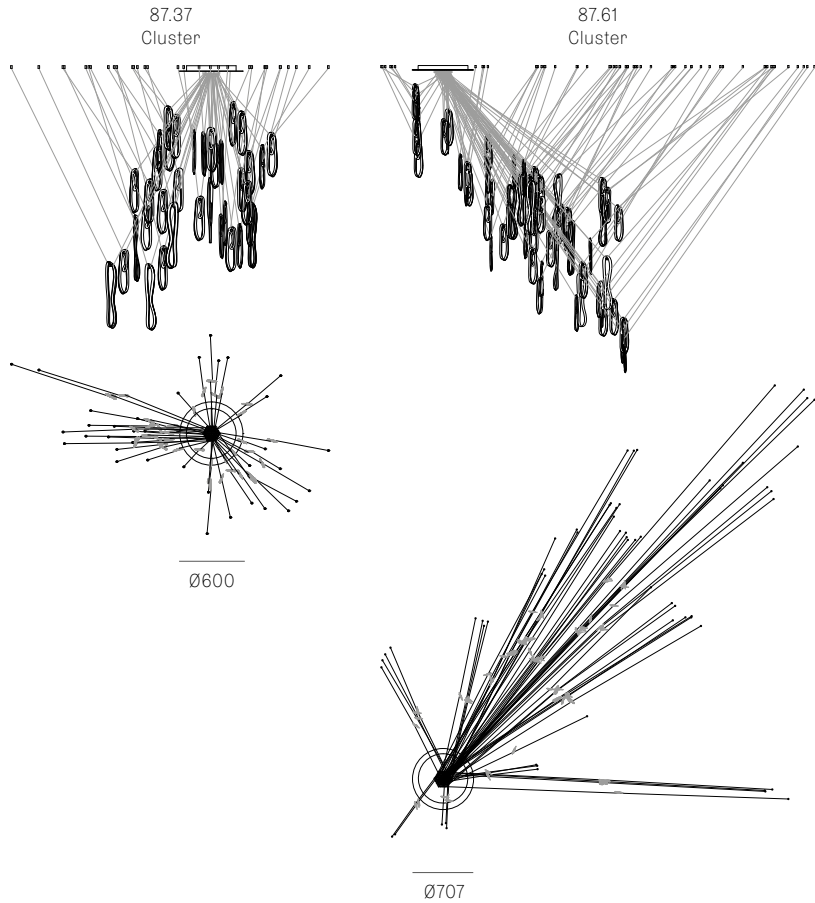

ADJUSTABLE LENGTH

**ADJUSTABLE LENGTH—
PENDANT ANCHOR KIT**

**NON-ADJUSTABLE LENGTH—
PENDANT ANCHOR KIT**

up to
3000
standard

up to
30500
custom

NON-ADJUSTABLE LENGTH

NON-ADJUSTABLE LENGTH— PENDANT ANCHOR KIT

up to
3000
standard

up to
9900
custom

All dimensions are in millimeters (mm) unless otherwise specified.

XXX.3 CLUSTER
SPECIFICATION

Pendants	Three
Materials	Brushed nickel, white or black powder coated stainless steel cover
Cable	Coaxial cable Adjustable. 3000 standard / up to 30500 maximum
Power Supply	Integral