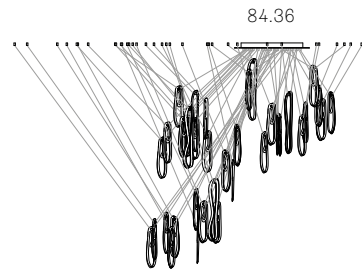

up to 3000
standard

up to 9900
custom