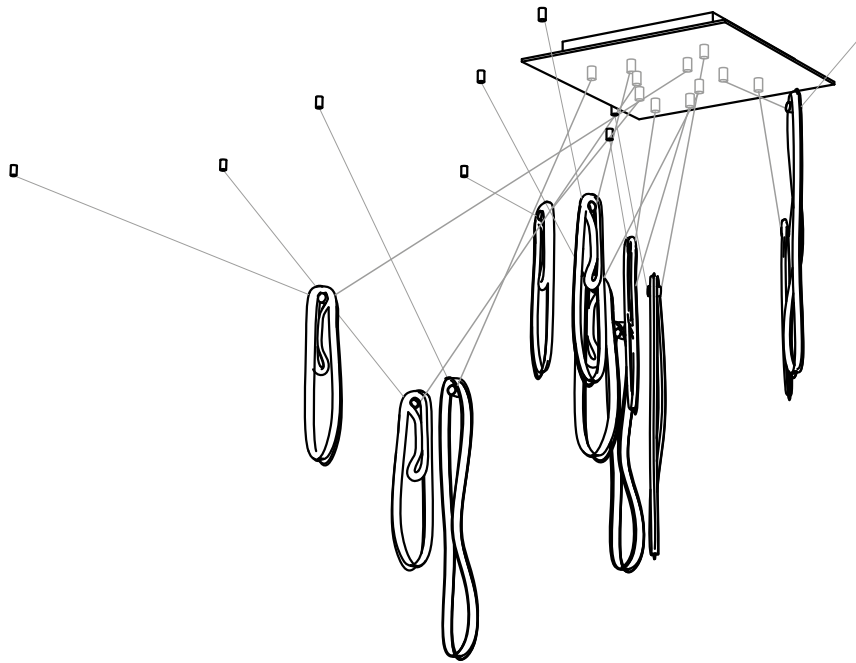

All dimensions are in millimeters (mm)
unless otherwise specified.

ADJUSTABLE LENGTH

NON-ADJUSTABLE LENGTH

Best practices for wiring multiple single pendant fixtures with remote mounted power supplies:

- Multiple single pendant fixtures should be wired in parallel. DO NOT wire in series.
- Bocci recommends a home run line for each fixture location to avoid significant voltage drop.
- Calculations for distance to the power supply, or required wire gauge in order to avoid voltage drop, are the responsibility of the installing party.

All dimensions are in millimeters (mm) unless otherwise specified.

NON-ADJUSTABLE LENGTH

up to 3000
standard

up to 30500
custom

up to 3000
standard

up to 9900
custom

All dimensions are in millimeters (mm) unless otherwise specified.

Image shown above 87.11 with square canopy with pendant anchor kit

Series 87

Mounting Ceiling mounted

Glass Colour Clear

Lamp 1.5W LED, 2500K, 130lm
10W Xenon, 2600K, 81lm

Coaxial Length 3000mm standard / up to 30500mm maximum
Adjustable length: 87.1 - 87.7
Non-adjustable Length: 87.11 - 87.36