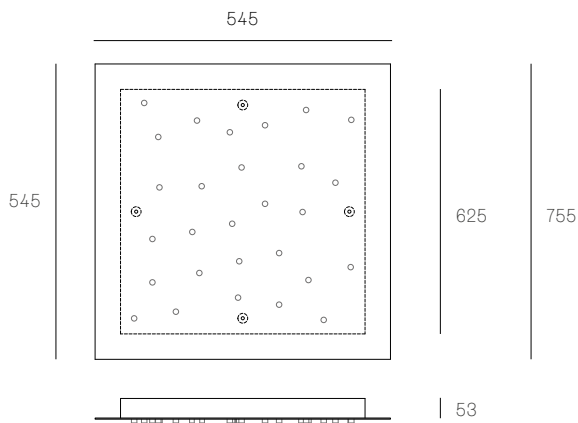

XXX.28 SQUARE
SPECIFICATION

Pendants	Twenty-eight
Material	White powder coated stainless steel cover
Cable	Coaxial cable Non-adjustable. 3000 standard / up to 30500 maximum
Power Supply	Integral
Wood Backing	609 x 609 x 16