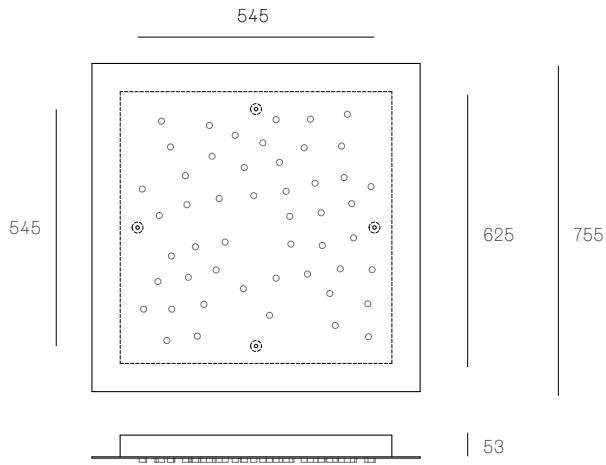

XXX.50 SQUARE
SPECIFICATION

Pendants	Fifty
Material	White powder coated stainless steel cover
Cable	Coaxial cable Non-adjustable. 3000 standard / up to 30500 maximum
Power Supply	Integral
Wood Backing	609 x 609 x 16

All dimensions are in millimeters (mm)
unless otherwise specified.