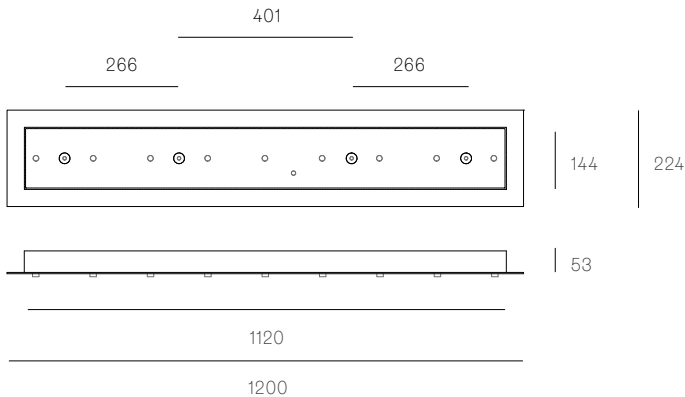

All dimensions are in millimeters (mm) unless otherwise specified.

38.8V / 73.8 RECTANGLE
SPECIFICATION

Pendants	Eight
Material	White powder coated stainless steel cover
Cable	Coaxial cable Adjustable. 3000 standard / up to 30500 maximum
Power Supply	Integral
Wood Backing	704 x 138 x 16

38.8V / 73.8 ROUND
SPECIFICATION

Pendants	Eight
Material	White powder coated stainless steel cover
Cable	Coaxial cable Adjustable. 3000 standard / up to 30500 maximum
Power Supply	Integral
Wood Backing	∅362 x 16

XXX.9 RECTANGLE
SPECIFICATION

Pendants	Nine
Material	White powder coated stainless steel cover
Cable	Coaxial cable Adjustable. 3000 standard / up to 30500 maximum
Power Supply	Integral
Wood Backing	1108 x 132 x 16