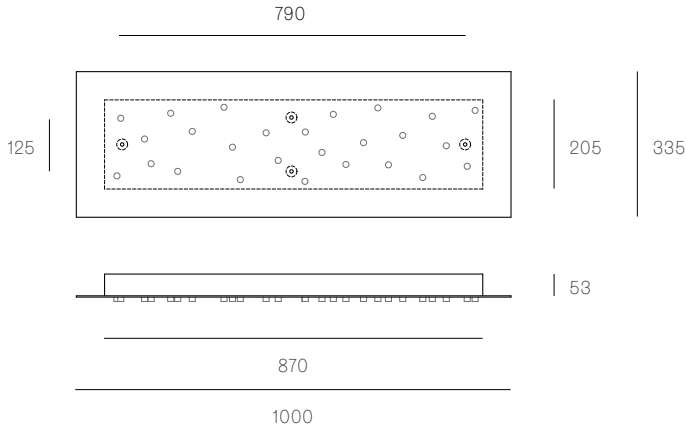

XXX.26 RECTANGLE
SPECIFICATION

Pendants	Twenty-six
Material	White powder coated stainless steel cover
Cable	Coaxial cable Non-adjustable. 3000 standard / up to 30500 maximum
Power Supply	Integral
Wood Backing	854 x 189 x 16