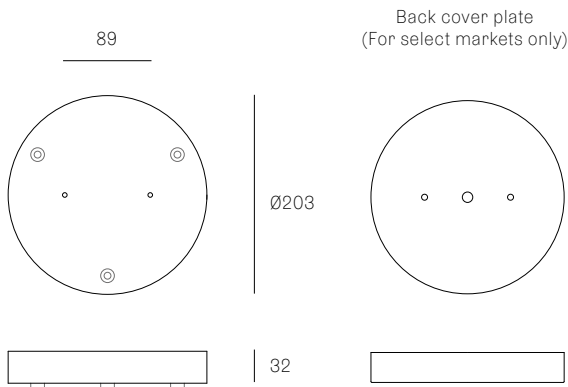

73.3
SPECIFICATION

Pendants	Three
Materials	Brushed nickel, white or black powder coated stainless steel cover
Cable	Coaxial cable Adjustable. 3000 standard / up to 30500 maximum
Power Supply	Integral