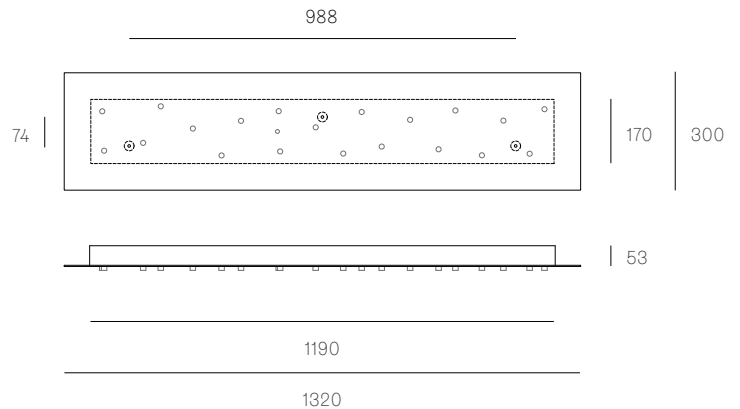

XXX.20 RECTANGLE
SPECIFICATION

Pendants	Twenty
Material	White powder coated stainless steel cover
Cable	Coaxial cable Non-adjustable. 3000 standard / up to 30500 maximum
Power Supply	Integral
Wood Backing	1174 x 154 x 16