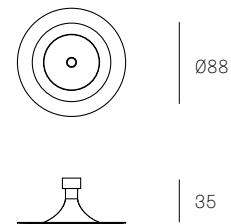

XXX.1MI
SPECIFICATION

Pendant	One
Material	White polyurethane
Cable	Coaxial cable Adjustable. 3000 standard / up to 30500 maximum
Power Supply	Remote