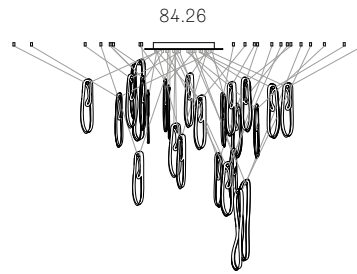

NON-ADJUSTABLE LENGTH

up to 3000
standard

up to 30500
custom