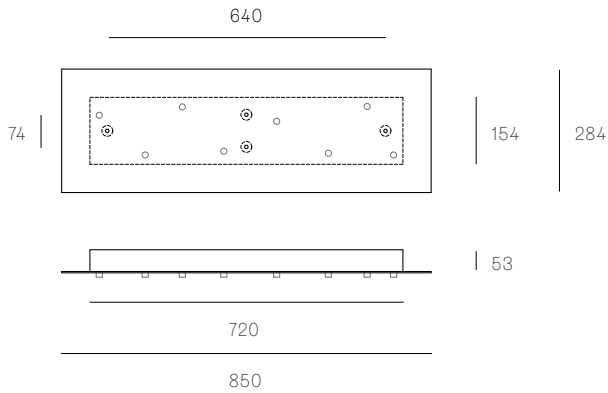

XXX.7
SPECIFICATION

Pendants	Seven
Materials	Brushed nickel, white or black powder coated stainless steel cover
Cable	Coaxial cable Adjustable. 3000 standard / up to 30500 maximum
Power Supply	Integral

All dimensions are in millimeters (mm) unless otherwise specified.

38.8V / 73.8 RECTANGLE
SPECIFICATION

Pendants	Eight
Material	White powder coated stainless steel cover
Cable	Coaxial cable Adjustable. 3000 standard / up to 30500 maximum
Power Supply	Integral
Wood Backing	704 x 138 x 16