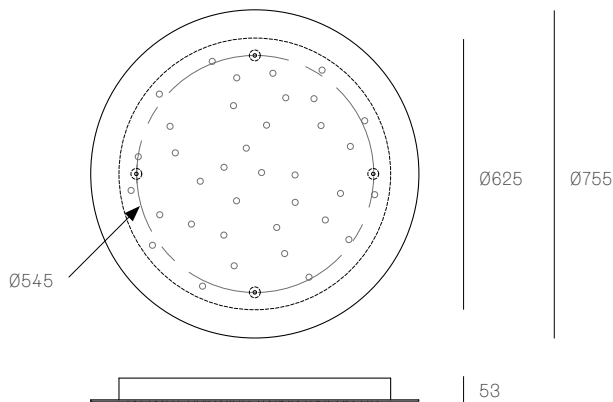

XXX.36 ROUND
SPECIFICATION

Pendants	Thirty-six
Material	White powder coated stainless steel cover
Cable	Coaxial cable Non-adjustable. 3000 standard / up to 30500 maximum
Power Supply	Integral
Wood Backing	Ø609 x 16