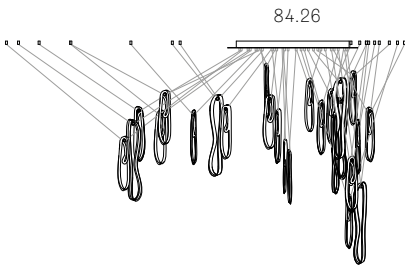

NON-ADJUSTABLE LENGTH

up to 3000
standard

up to 30500
custom