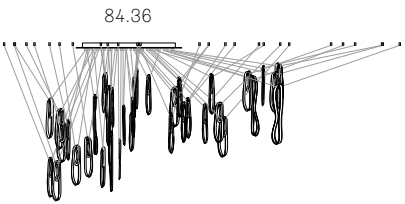

up to 3000
standard

up to 9900
custom