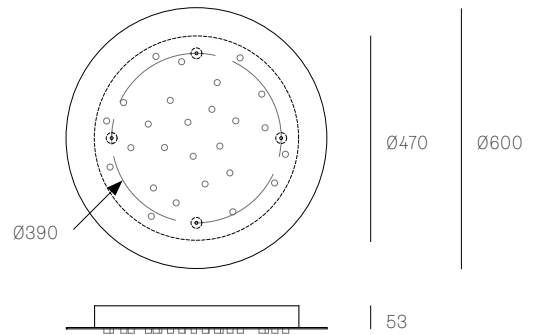

XXX.26 ROUND
SPECIFICATION

Pendants	Twenty-six
Material	White powder coated stainless steel cover
Cable	Coaxial cable Non-adjustable. 3000 standard / up to 30500 maximum
Power Supply	Integral
Wood Backing	Ø454 x 16