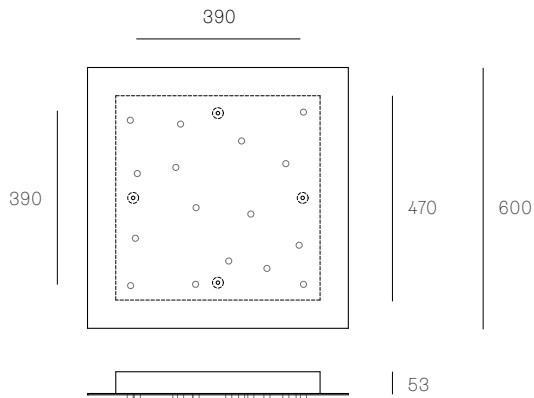

XXX.16 SQUARE
SPECIFICATION

Pendants	Sixteen
Material	White powder coated stainless steel cover
Cable	Coaxial cable Non-adjustable. 3000 standard / up to 30500 maximum
Power Supply	Integral
Wood Backing	454 x 454 x 16