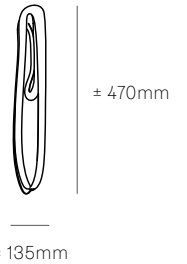

All dimensions are in millimeters (mm) unless otherwise specified.

XXX.50 SQUARE
SPECIFICATION

Pendants	Fifty
Material	White powder coated stainless steel cover
Cable	Coaxial cable Non-adjustable. 3000 standard / up to 30500 maximum
Power Supply	Integral
Wood Backing	609 x 609 x 16

All dimensions are in millimeters (mm) unless otherwise specified.

NON-ADJUSTABLE LENGTH

up to 3000
standard

up to 30500
custom

up to 3000
standard

up to 9900
custom

All dimensions are in millimeters (mm) unless otherwise specified.

Image shown above 87.11 with square canopy with pendant anchor kit

Series 87

Mounting Ceiling mounted

Glass Colour Clear

Lamp 1.5W LED, 2500K, 130lm
10W Xenon, 2600K, 81lm

Coaxial Length 3000mm standard / up to 30500mm maximum
Adjustable length: 87.1 - 87.7
Non-adjustable Length: 87.11 - 87.36