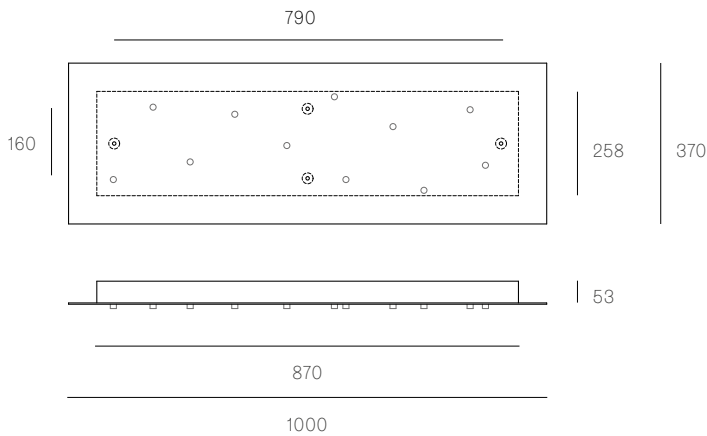

38.11V / 73.11 RECTANGLE
SPECIFICATION

Pendants	Eleven
Material	White powder coated stainless steel cover
Cable	Coaxial cable Non-adjustable. 3000 standard / up to 30500 maximum
Power Supply	Integral
Wood Backing	854 x 224 x 16