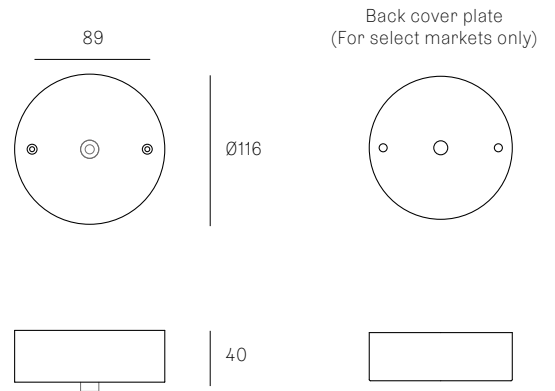

XXX.1 DEEP
SPECIFICATION

Pendant	One
Materials	Brushed nickel, white or black powder coated stainless steel cover
Cable	Coaxial cable Adjustable. 3000 standard / up to 30500 maximum
Power Supply	Integral