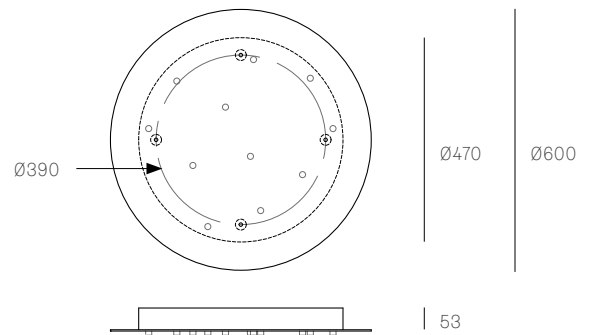

XXX.11 ROUND
SPECIFICATION

Pendants	Eleven
Material	White powder coated stainless steel cover
Cable	Coaxial cable Non-adjustable. 3000 standard / up to 30500 maximum
Power Supply	Integral
Wood Backing	Ø362 x 16