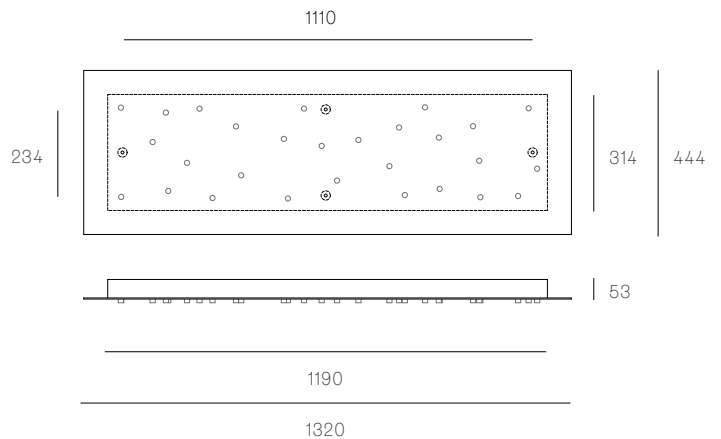

XXX.28 RECTANGLE
SPECIFICATION

Pendants	Twenty-eight
Material	White powder coated stainless steel cover
Cable	Coaxial cable Non-adjustable. 3000 standard / up to 30500 maximum
Power Supply	Integral
Wood Backing	1174 x 298 x 16