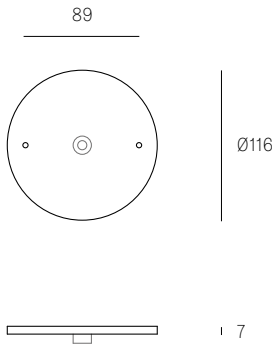

XXX.1
SPECIFICATION

Pendant	One
Materials	Brushed nickel, white or black powder coated stainless steel cover
Cable	Coaxial cable Adjustable. 3000 standard / up to 30500 maximum
Power Supply	Integral Remote for select markets only