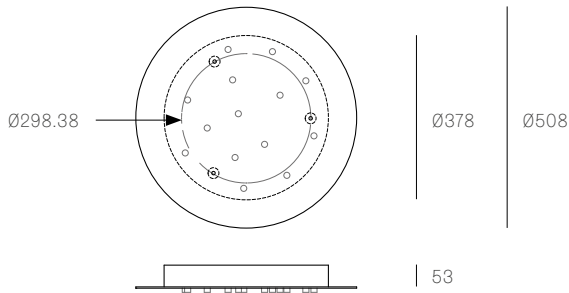

XXX.14 ROUND
SPECIFICATION

Pendants	Fourteen
Material	White powder coated stainless steel cover
Cable	Coaxial cable Non-adjustable. 3000 standard / up to 30500 maximum
Power Supply	Integral
Wood Backing	Ø362 x 16