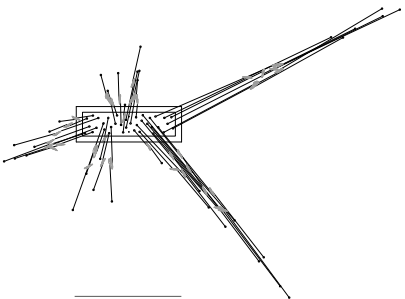

All dimensions are in millimeters (mm) unless otherwise specified.