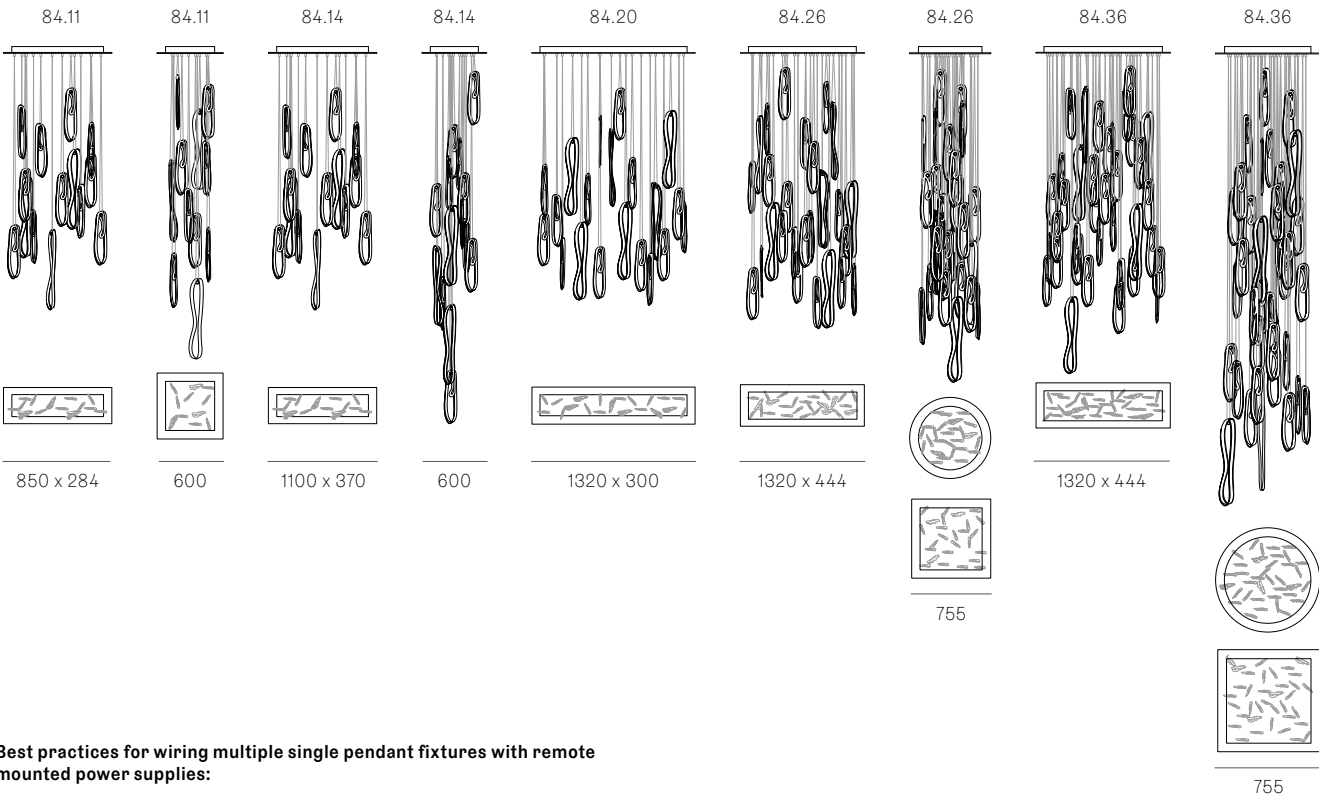

Patent # US Patent pending
EU 03611144 - 0005-0009

Weight (kg)

Round		Square	
87.1	1.4	87.11	25.5
87.3	4.1	87.26	50.5
87.5	6.8	87.36	68.6
87.7	9.5		
87.14	30.5		
87.26	48.2		
87.36	64.1		

Rectangle	
87.11	25.5
87.14	30.9
87.20	40.9
87.26	45.9
87.36	64.5

ADJUSTABLE LENGTH

up to 3000
standard
up to 30500
custom

NON-ADJUSTABLE LENGTH

up to 3000
standard
up to 30500
custom

Best practices for wiring multiple single pendant fixtures with remote mounted power supplies: