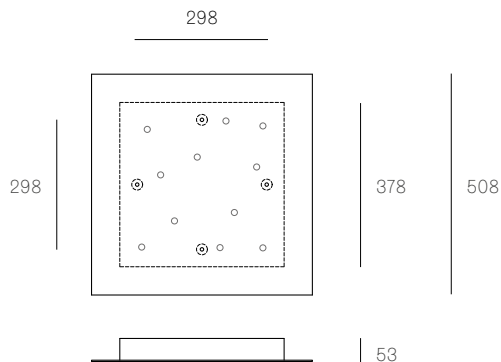

XXX.11 SQUARE
SPECIFICATION

Pendants	Eleven
Material	White powder coated stainless steel cover
Cable	Coaxial cable Non-adjustable. 3000 standard / up to 30500 maximum
Power Supply	Integral
Wood Backing	362 x 362 x 16