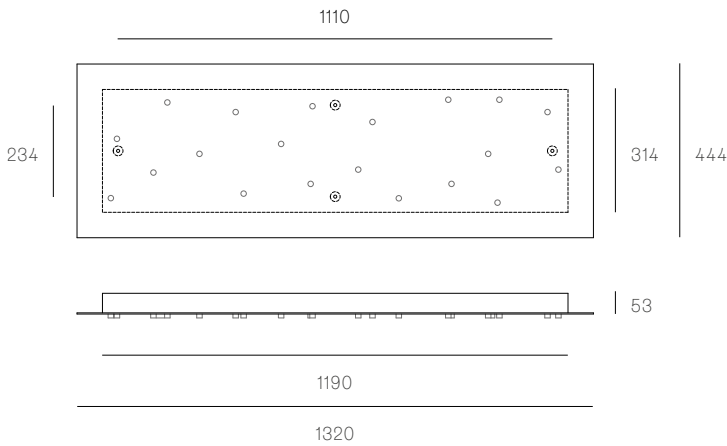

73.20 RECTANGLE
SPECIFICATION

Pendants	Twenty
Material	White powder coated stainless steel cover
Cable	Coaxial cable Non-adjustable. 3000 standard / up to 30500 maximum
Power Supply	Integral
Wood Backing	1174 x 299 x 16