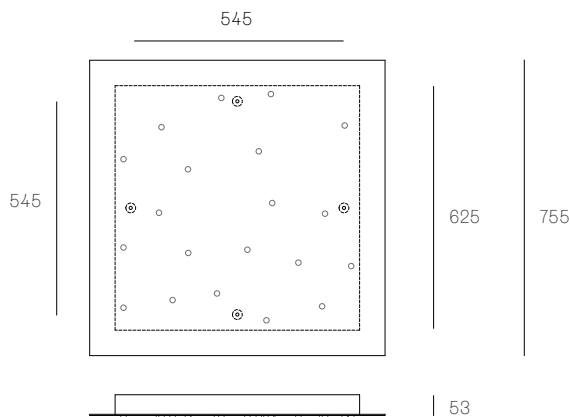

73.20 SQUARE
SPECIFICATION

Pendants	Twenty
Material	White powder coated stainless steel cover
Cable	Coaxial cable Non-adjustable. 3000 standard / up to 30500 maximum
Power Supply	Integral
Wood Backing	609 x 609 x 16