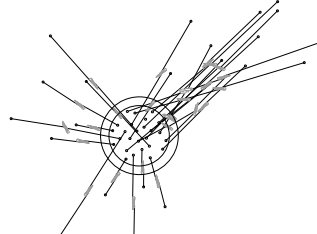

up to 3000
standard

up to 9900
custom