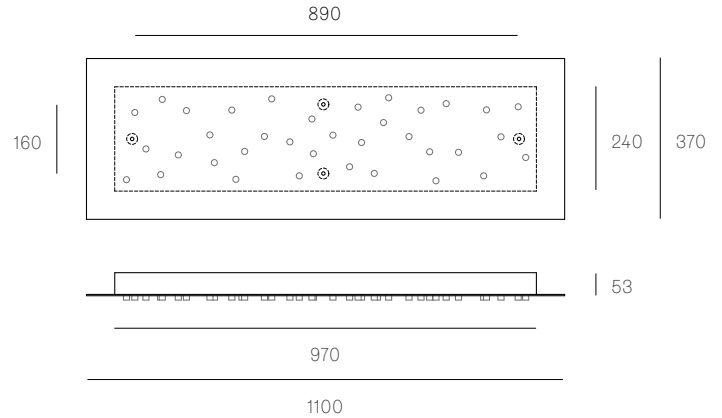

XXX.36 RECTANGLE
SPECIFICATION

Pendants	Thirty-six
Material	White powder coated stainless steel cover
Cable	Coaxial cable Non-adjustable. 3000 standard / up to 30500 maximum
Power Supply	Integral
Wood Backing	954 x 224 x 16