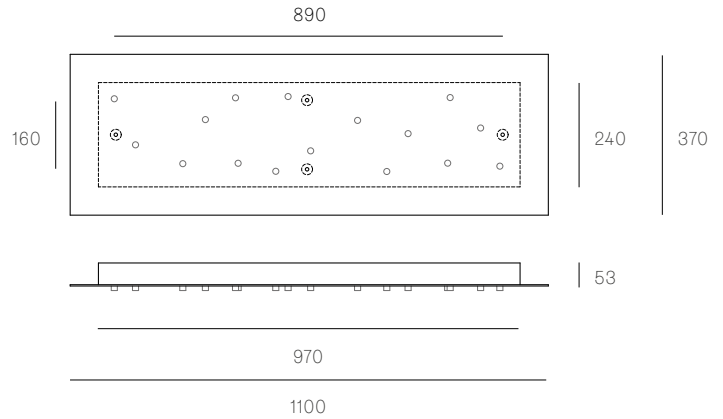

XXX.16 RECTANGLE
SPECIFICATION

Pendants	Sixteen
Material	White powder coated stainless steel cover
Cable	Coaxial cable Non-adjustable. 3000 standard / up to 30500 maximum
Power Supply	Integral
Wood Backing	954 x 224 x 16