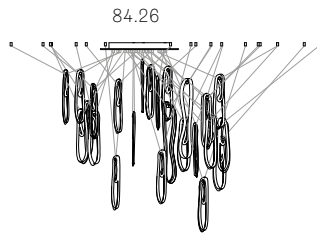

NON-ADJUSTABLE LENGTH

up to 3000
standard

up to 30500
custom