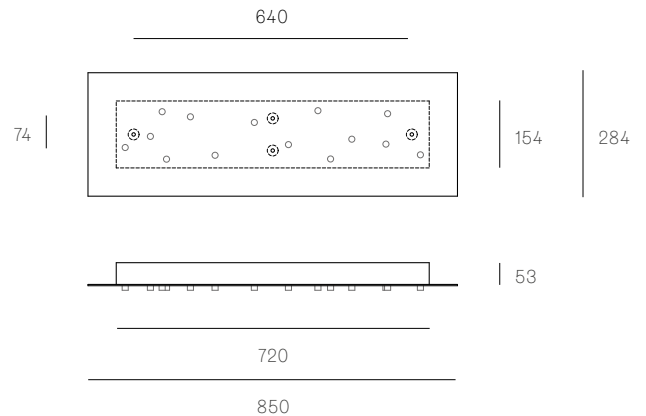

XXX.14 RECTANGLE
SPECIFICATION

Pendants	Fourteen
Material	White powder coated stainless steel cover
Cable	Coaxial cable Non-adjustable. 3000 standard / up to 30500 maximum
Power Supply	Integral
Wood Backing	704 x 138 x 16