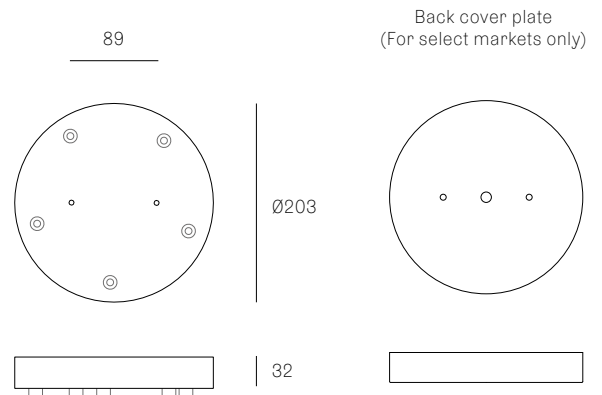

XXX.5
SPECIFICATION

Pendants	Five
Materials	Brushed nickel, white or black powder coated stainless steel cover
Cable	Coaxial cable Adjustable. 3000 standard / up to 30500 maximum
Power Supply	Integral