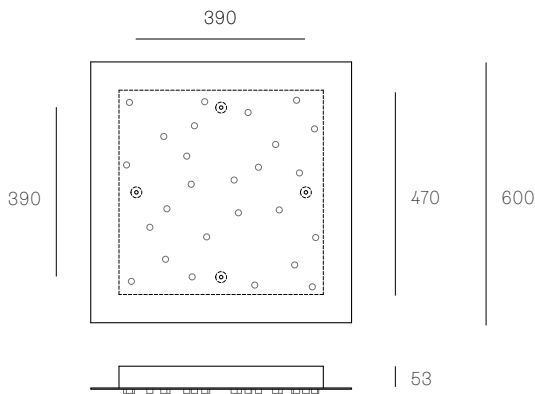

XXX.26 SQUARE
SPECIFICATION

Pendants	Twenty-six
Material	White powder coated stainless steel cover
Cable	Coaxial cable Non-adjustable. 3000 standard / up to 30500 maximum
Power Supply	Integral
Wood Backing	454 x 454 x 16