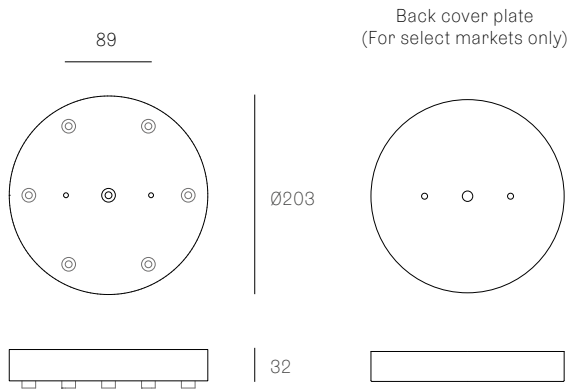

XXX.7
SPECIFICATION

Pendants	Seven
Materials	Brushed nickel, white or black powder coated stainless steel cover
Cable	Coaxial cable Adjustable. 3000 standard / up to 30500 maximum
Power Supply	Integral

All dimensions are in millimeters (mm) unless otherwise specified.