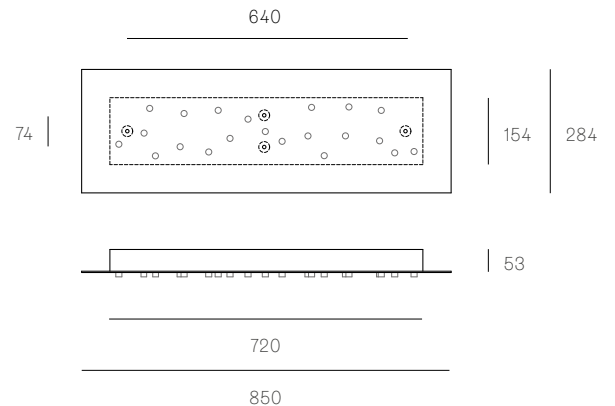

XXX.21 RECTANGLE
SPECIFICATION

Pendants	Twenty-one
Material	White powder coated stainless steel cover
Cable	Coaxial cable Non-adjustable. 3000 standard / up to 30500 maximum
Power Supply	Integral
Wood Backing	704 x 135 x 16