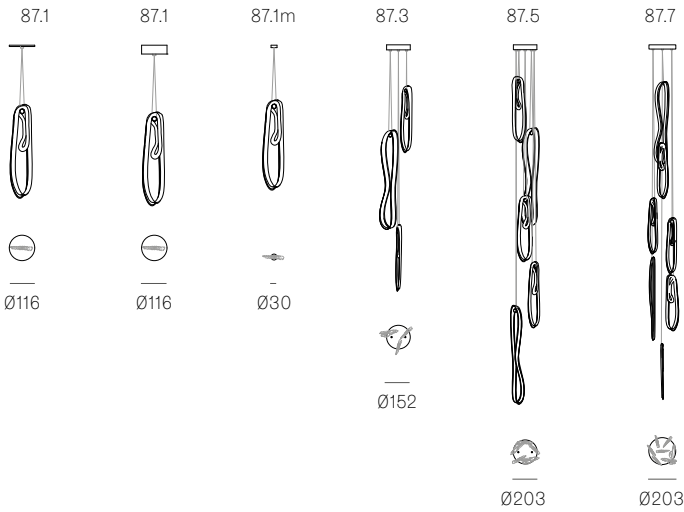

Image shown above 87.11 with square canopy with pendant anchor kit

Series 87

Mounting Ceiling mounted

Glass Colour Clear

Lamp 1.5W LED, 2500K, 130lm
10W Xenon, 2600K, 81lm

Coaxial Length 3000mm standard / up to 30500mm maximum
Adjustable length: 87.1 - 87.7
Non-adjustable Length: 87.11 - 87.36

Patent # US Patent pending
EU 03611144 - 0005-0009

Weight (kg)

Round		Square	
87.1	1.4	87.11	25.5
87.3	4.1	87.26	50.5
87.5	6.8	87.36	68.6
87.7	9.5		
87.14	30.5		
87.26	48.2		
87.36	64.1		

Rectangle	
87.11	25.5
87.14	30.9
87.20	40.9
87.26	45.9
87.36	64.5

ADJUSTABLE LENGTH

up to 3000
standard
up to 30500
custom

NON-ADJUSTABLE LENGTH

up to 3000
standard
up to 30500
custom

Best practices for wiring multiple single pendant fixtures with remote mounted power supplies: