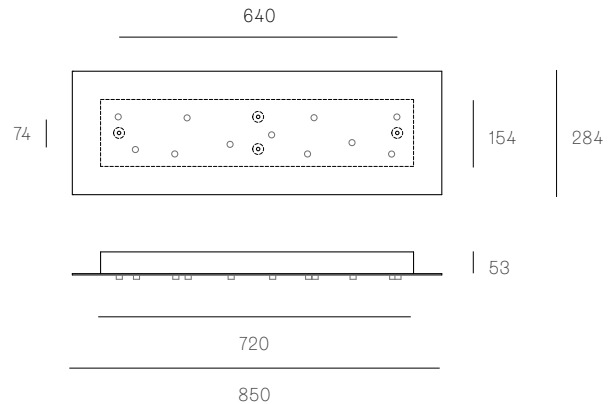

XXX.11 RECTANGLE
SPECIFICATION

Pendants	Eleven
Material	White powder coated stainless steel cover
Cable	Coaxial cable Non-adjustable. 3000 standard / up to 30500 maximum
Power Supply	Integral
Wood Backing	704 x 138 x 16