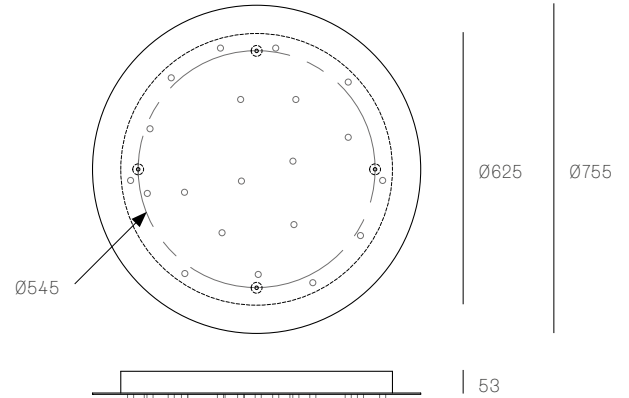

XX.20 ROUND
SPECIFICATION

Pendants	Twenty
Material	White powder coated stainless steel cover
Cable	Coaxial cable Non-adjustable. 3000 standard / up to 30500 maximum
Power Supply	Integral
Wood Backing	Ø609 x 16