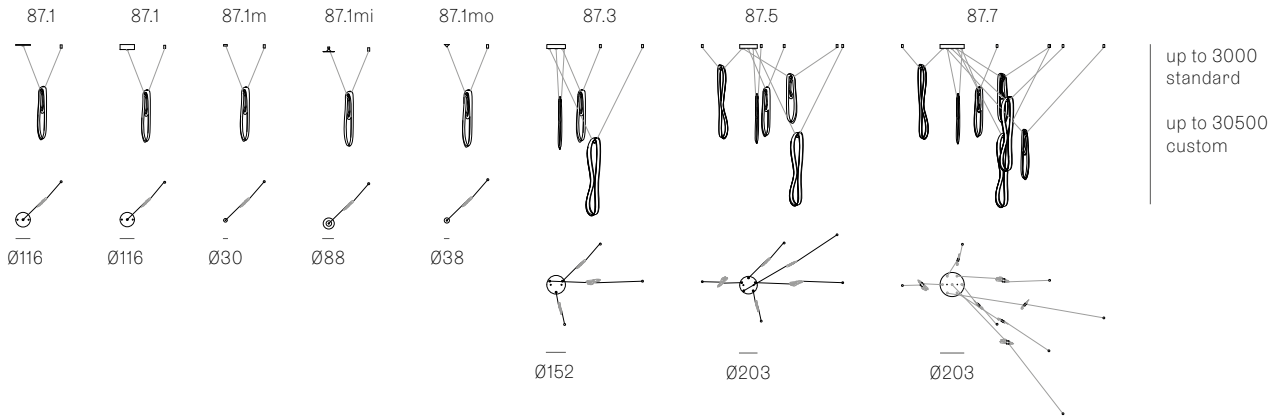

All dimensions are in millimeters (mm) unless otherwise specified.

XXX.50 SQUARE
SPECIFICATION

Pendants	Fifty
Material	White powder coated stainless steel cover
Cable	Coaxial cable Non-adjustable. 3000 standard / up to 30500 maximum
Power Supply	Integral
Wood Backing	609 x 609 x 16

All dimensions are in millimeters (mm)
unless otherwise specified.

ADJUSTABLE LENGTH

NON-ADJUSTABLE LENGTH

Best practices for wiring multiple single pendant fixtures with remote mounted power supplies:

- Multiple single pendant fixtures should be wired in parallel. DO NOT wire in series.
- Bocci recommends a home run line for each fixture location to avoid significant voltage drop.
- Calculations for distance to the power supply, or required wire gauge in order to avoid voltage drop, are the responsibility of the installing party.