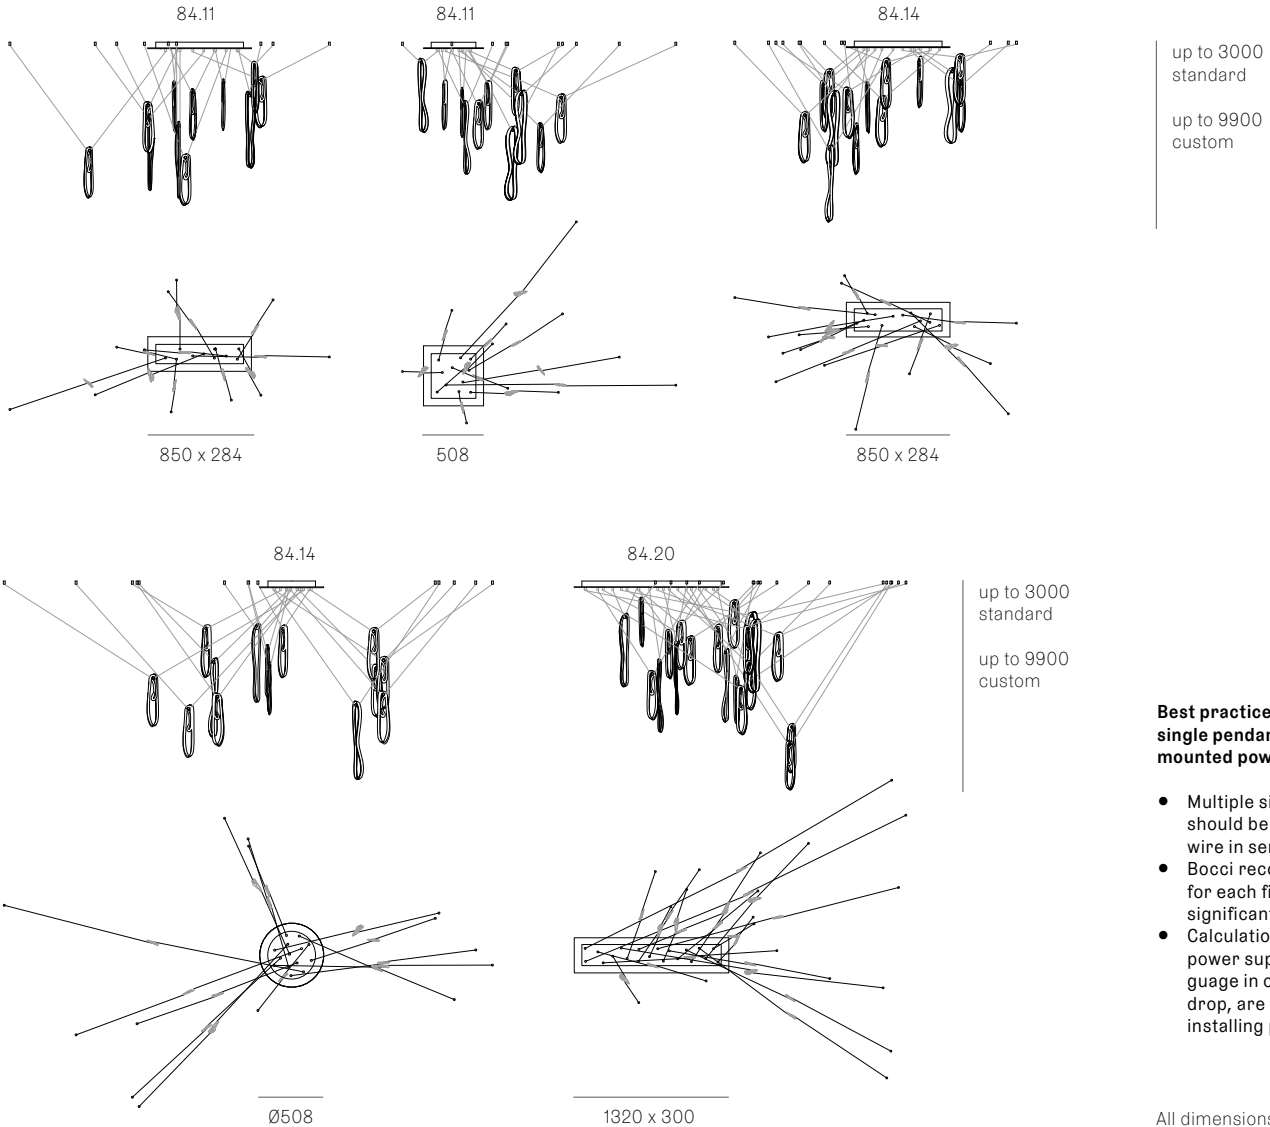

NON-ADJUSTABLE LENGTH

Best practices for wiring multiple single pendant fixtures with remote mounted power supplies:

- Multiple single pendant fixtures should be wired in parallel. DO NOT wire in series.
- Bocci recommends a home run line for each fixture location to avoid significant voltage drop.
- Calculations for distance to the power supply, or required wire gauge in order to avoid voltage drop, are the responsibility of the installing party.

All dimensions are in millimeters (mm) unless otherwise specified.