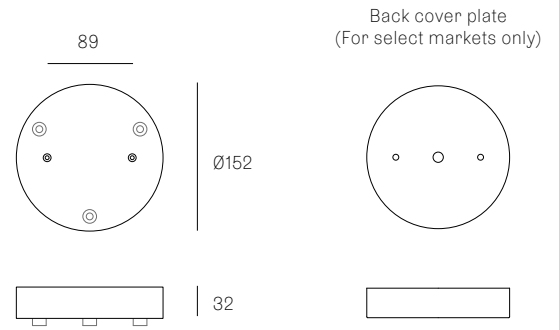

XXX.1M0
SPECIFICATION

Pendant	One
Material	White polyurethane
Cable	Coaxial cable Adjustable. 3000 standard / up to 30500 maximum
Power Supply	Remote

XXX.3
SPECIFICATION

Pendants	Three
Materials	Brushed nickel, white or black powder coated stainless steel cover
Cable	Coaxial cable Adjustable. 3000 standard / up to 30500 maximum
Power Supply	Integral