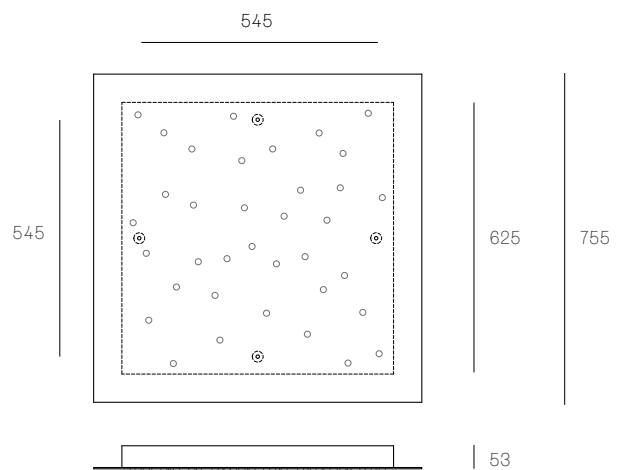

XXX.36 SQUARE
SPECIFICATION

Pendants	Thirty-six
Material	White powder coated stainless steel cover
Cable	Coaxial cable Non-adjustable. 3000 standard / up to 30500 maximum
Power Supply	Integral
Wood Backing	609 x 609 x 16