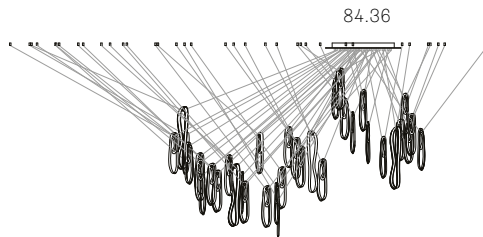

up to 3000
standard

up to 9900
custom