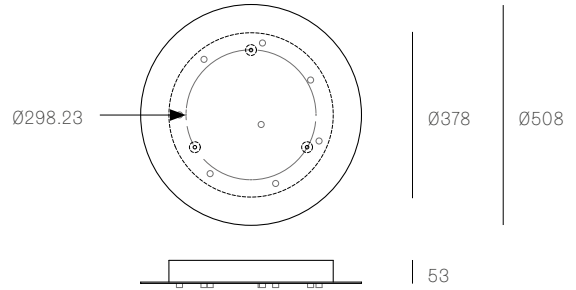

38.8V / 73.8 ROUND
SPECIFICATION

Pendants	Eight
Material	White powder coated stainless steel cover
Cable	Coaxial cable Adjustable. 3000 standard / up to 30500 maximum
Power Supply	Integral
Wood Backing	∅362 x 16