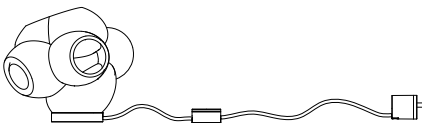

73t

± Ø100 - 120

84t

± Ø135

84Vt

± 190

100t

± Ø140 - 160mm

118t

All dimensions are in millimeters (mm) unless otherwise specified.

XXXT
SPECIFICATION

- Pendant** One
- Material** Brass base and dial control
- Cable** Black flexible cord, 2290mm
- Plug Type** Type A - 110V
Type C - 230V
Type G - 230V
Type I - 230V