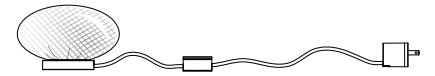

PLUG TYPES

TABLE LIGHT

± Ø165

Ø190 - 215

100 - 150

± 230 - 380

± Ø100 - 120

± Ø135

84Vt

± 190

± Ø140 - 160mm

All dimensions are in millimeters (mm) unless otherwise specified.