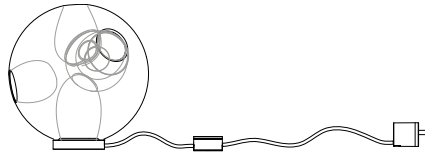

38Vt

100 - 150