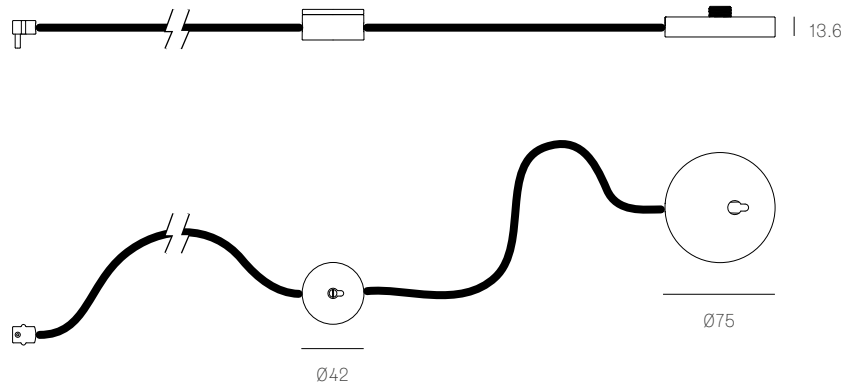

TABLE LIGHT

± Ø165

28t

Ø190 - 215

38Vt

100 - 150

57t

± 230 - 380

73t

± Ø100 - 120

84t

± Ø135

84Vt

± 190

100t

± Ø140 - 160mm

118t

All dimensions are in millimeters (mm) unless otherwise specified.

XXXT
SPECIFICATION

- Pendant** One
- Material** Brass base and dial control
- Cable** Black flexible cord, 2290mm
- Plug Type** Type A - 110V
Type C - 230V
Type G - 230V
Type I - 230V

44T
SPECIFICATION

- Pendant** One
- Material** Black base and dial control
- Cable** Black flexible cord, 2290mm
- Plug Type** Type A - 110V
Type C - 230V
Type G - 230V
Type I - 230V

All dimensions are in millimeters (mm) unless otherwise specified.