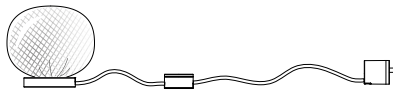

PLUG TYPES

TABLE LIGHT

± Ø165

Ø190 - 215

100 - 150

± 230 - 380

± Ø100 - 120

84t

± Ø135

± 190

± Ø140 - 160mm

All dimensions are in millimeters (mm) unless otherwise specified.