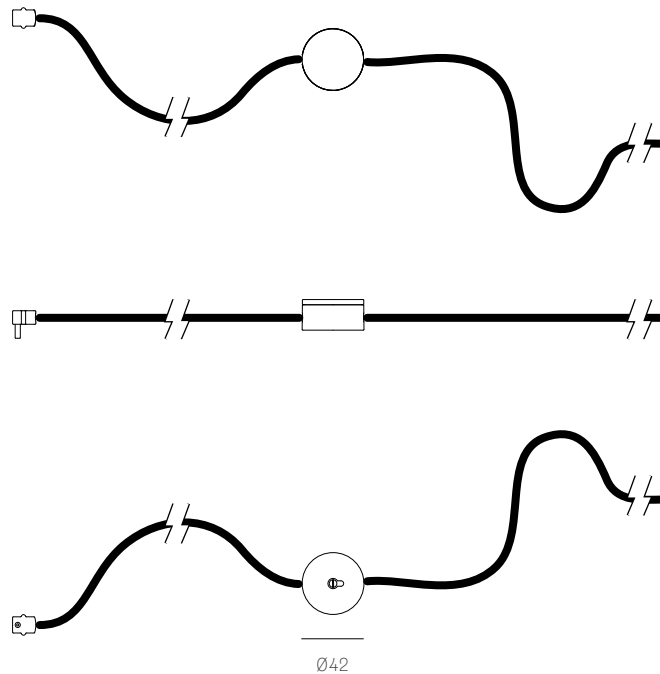

73t

± Ø100 - 120

84t

± Ø135

84Vt

± 190

100t

± Ø140 - 160mm

118t

All dimensions are in millimeters (mm) unless otherwise specified.

XXXT
SPECIFICATION

- Pendant** One
- Material** Brass base and dial control
- Cable** Black flexible cord, 2290mm
- Plug Type** Type A - 110V
Type C - 230V
Type G - 230V
Type I - 230V

44T
SPECIFICATION

- Pendant** One
- Material** Black base and dial control
- Cable** Black flexible cord, 2290mm
- Plug Type** Type A - 110V
Type C - 230V
Type G - 230V
Type I - 230V

All dimensions are in millimeters (mm) unless otherwise specified.