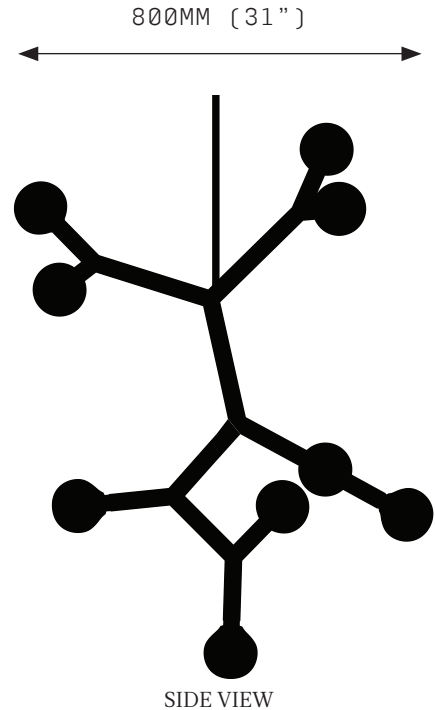

BRANCH CHAIN AMINO ACID 9VB

SPECIFICATIONS

Ordering Code:
BCAA.9.V.B

Lamp:
G9 110V LED 4.5W 3000K
G9 240V LED 4W 2700K

Lumens:
3600 / 2250 LM

Voltage:
110 / 240 V

Watts:
40.5 / 36 W

Weight:
Approx. 4 kg*
*Exclusive of canopy

Exclusions:
User Interface, Dimmer Unit

PRODUCT OPTIONS

Finishes:
AB Aged Brass
HRB Hand Rubbed Brass
DB Dark Bronze
MP Mottled Patina
VER Verdigris
PCB Powder Coat Matte Black
PCW Powder Coat Matte White
PB Polished Brass
CP Copper
CR Chrome
GR Graphite
SN Satin Nickel
24K 24K Gold

Suspension: *
ROD Vertical Rod
*Contact us for alternatives

Canopy: *
RFS Round Flush Small
RFM Round Flush Medium
RSM Round Surface Medium
*Refer to Canopy Specification Guide

WARRANTY

3 Years Fixture

BCAA is a solid fixture that will require very little maintenance over the years.

If your BCAA is treated with care, it will shine brightly for many years to come.

Contact us for custom variations.

Installation should only be undertaken by a qualified professional