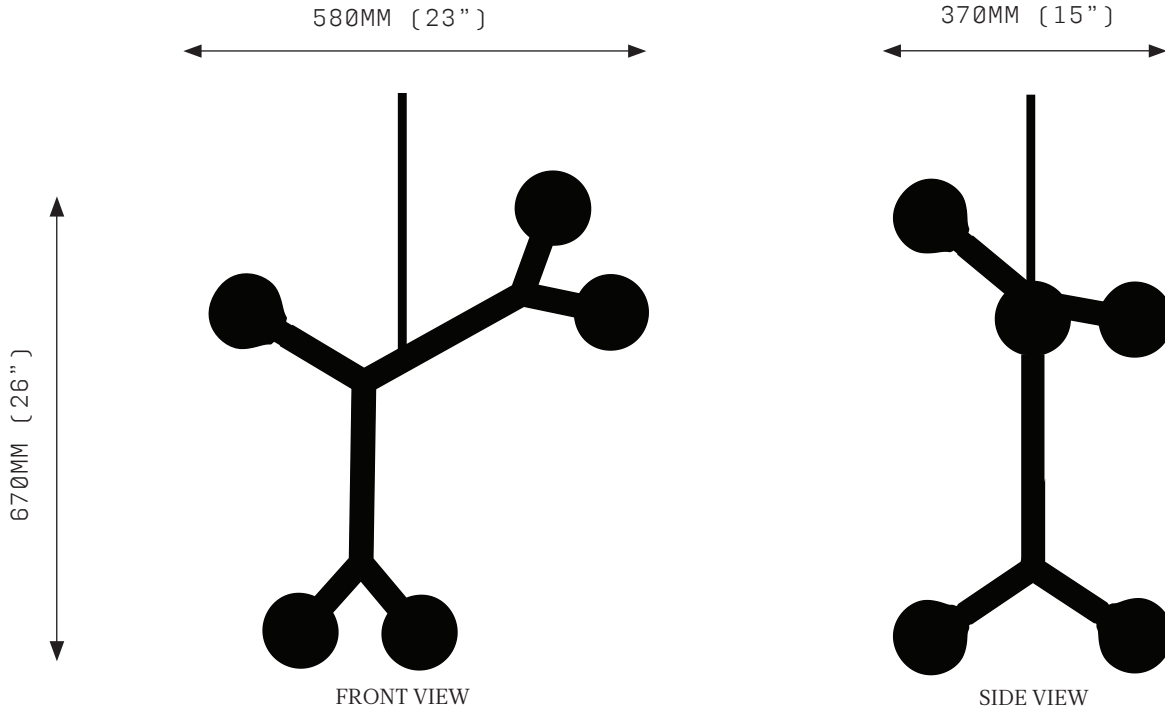

BRANCH CHAIN AMINO ACID 5VB

SPECIFICATIONS

Ordering Code:
BCAA.5.V.B

Lamp:
G9 110V LED 4.5W 3000K
G9 240V LED 4W 2700K

Lumens:
2000 / 1250 LM

Voltage:
110 / 240 V

Watts:
22.5 / 20 W

Weight:
Approx. 2.7 kg*
*Exclusive of canopy

Exclusions:
User Interface, Dimmer Unit

PRODUCT OPTIONS

Finishes:
AB Aged Brass
HRB Hand Rubbed Brass
DB Dark Bronze
MP Mottled Patina
VER Verdigris
PCB Powder Coat Matte Black
PCW Powder Coat Matte White
PB Polished Brass
CP Copper
CR Chrome
GR Graphite
SN Satin Nickel
24K 24K Gold

Suspension: *
ROD Vertical Rod
*Contact us for alternatives

Canopy: *
RFS Round Flush Small
RFM Round Flush Medium
RSM Round Surface Medium
*Refer to Canopy Specification Guide

WARRANTY

3 Years Fixture

BCAA is a solid fixture that will require very little maintenance over the years.

If your BCAA is treated with care, it will shine brightly for many years to come.

Contact us for custom variations.

Installation should only be undertaken by a qualified professional