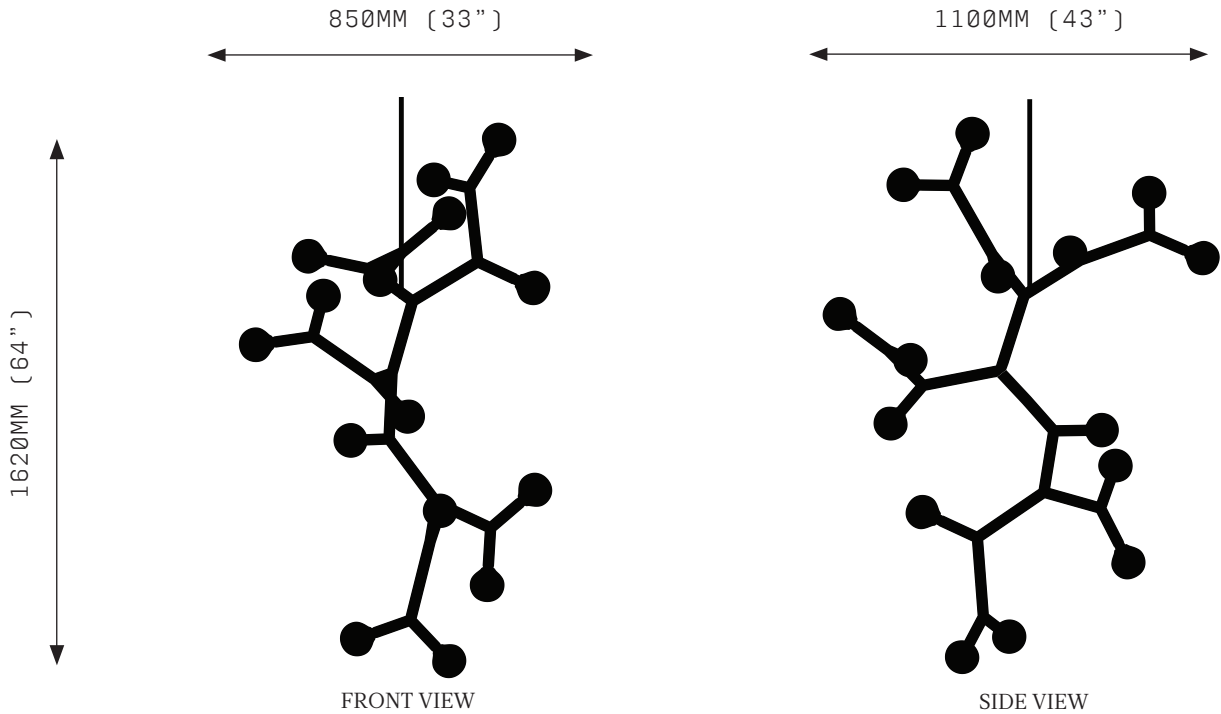

BRANCH CHAIN AMINO ACID 15VB

SPECIFICATIONS

Ordering Code:
BCAA.15.V.B

Lamp:
G9 110V LED 4.5W 3000K
G9 240V LED 4W 2700K

Lumens:
6000 / 3750 LM

Voltage:
110 / 240 V

Watts:
67.5 / 60 W

Weight:
Approx. 7.6 kg*
*Exclusive of canopy

Exclusions:
User Interface, Dimmer Unit

PRODUCT OPTIONS

Finishes:
AB Aged Brass
HRB Hand Rubbed Brass
DB Dark Bronze
MP Mottled Patina
VER Verdigris
PCB Powder Coat Matte Black
PCW Powder Coat Matte White
PB Polished Brass
CP Copper
CR Chrome
GR Graphite
SN Satin Nickel
24K 24K Gold

Suspension: *
ROD Vertical Rod
*Contact us for alternatives

Canopy: *
RFS Round Flush Small
RFM Round Flush Medium
RSM Round Surface Medium
*Refer to Canopy Specification Guide

WARRANTY

3 Years Fixture

BCAA is a solid fixture that will require very little maintenance over the years.

If your BCAA is treated with care, it will shine brightly for many years to come.

Contact us for custom variations.

Installation should only be undertaken by a qualified professional