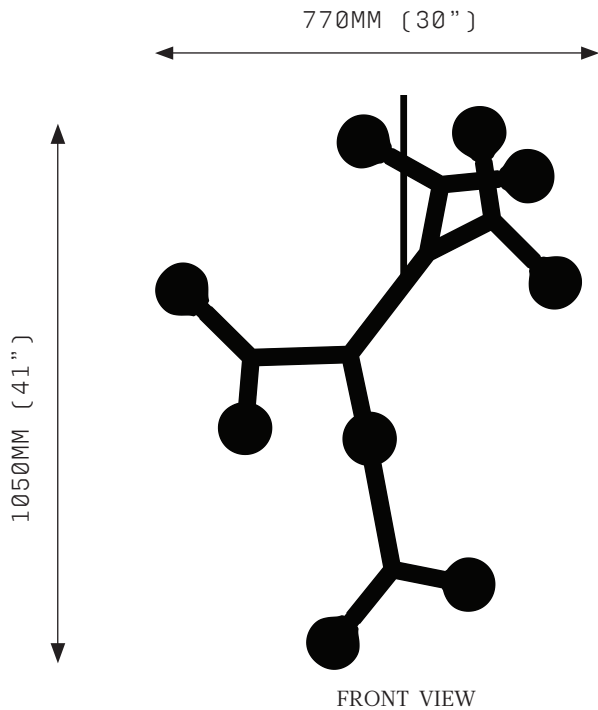

BRANCH CHAIN AMINO ACID 9VB

SPECIFICATIONS

Ordering Code:
BCAA.9.V.B

Lamp:
G9 110V LED 4.5W 3000K
G9 240V LED 4W 2700K

Lumens:
3600 / 2250 LM

Voltage:
110 / 240 V

Watts:
40.5 / 36 W

Weight:
Approx. 4 kg*
*Exclusive of canopy

Exclusions:
User Interface, Dimmer Unit

PRODUCT OPTIONS

Finishes:
AB Aged Brass
HRB Hand Rubbed Brass
DB Dark Bronze
MP Mottled Patina
VER Verdigris
PCB Powder Coat Matte Black
PCW Powder Coat Matte White
PB Polished Brass
CP Copper
CR Chrome
GR Graphite
SN Satin Nickel
24K 24K Gold

Suspension: *
ROD Vertical Rod
*Contact us for alternatives

Canopy: *
RFS Round Flush Small
RFM Round Flush Medium
RSM Round Surface Medium
*Refer to Canopy Specification Guide

WARRANTY

3 Years Fixture

BCAA is a solid fixture that will require very little maintenance over the years.

If your BCAA is treated with care, it will shine brightly for many years to come.

Contact us for custom variations.

Installation should only be undertaken by a qualified professional