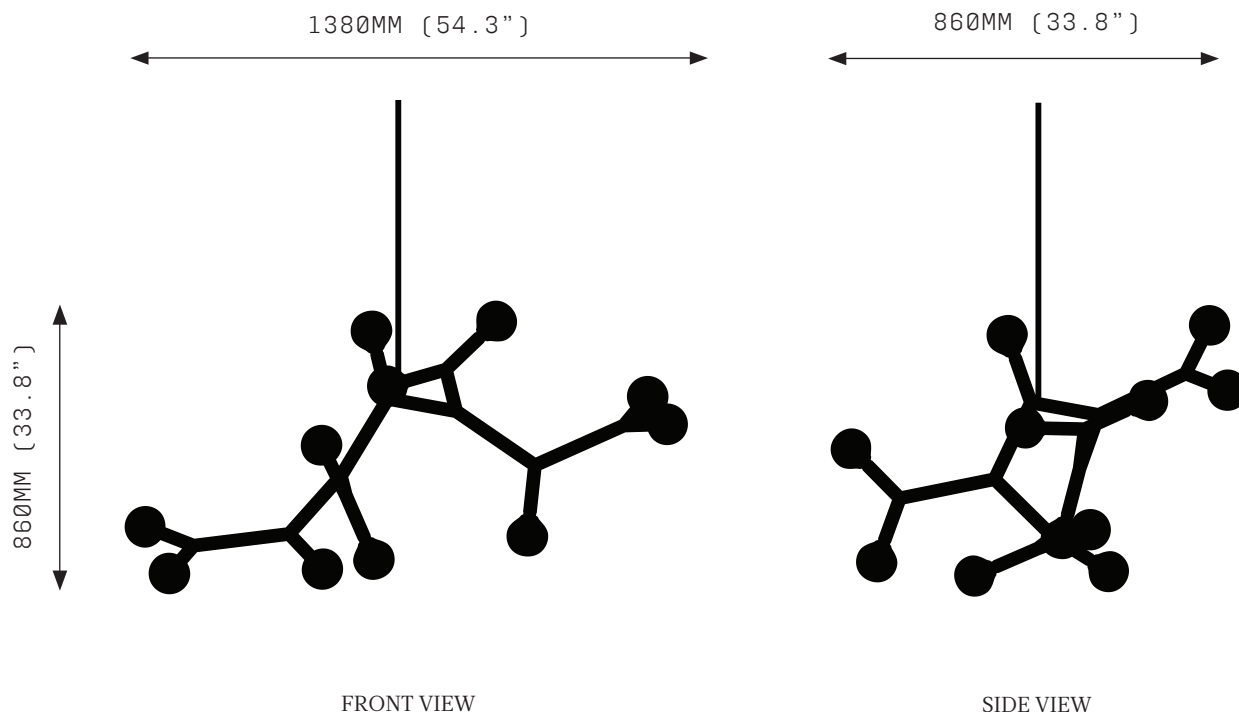

BRANCH CHAIN AMINO ACID 11HB

FRONT VIEW

SIDE VIEW

SPECIFICATIONS

Ordering Code:
BCAA.11.H.B

Lamp:
G9 110V LED 4.5W 3000K
G9 240V LED 4W 2700K

Lumens:
4400 / 2750 LM

Voltage:
110 / 240 V

Watts:
49.5 / 44 W

Weight:
Approx. 5.5 kg*
*Exclusive of canopy

Exclusions:
User Interface, Dimmer Unit

PRODUCT OPTIONS

Finishes:
AB Aged Brass
HRB Hand Rubbed Brass
DB Dark Bronze
MP Mottled Patina
VER Verdigris
PCB Powder Coat Matte Black
PCW Powder Coat Matte White
PB Polished Brass
CP Copper
CR Chrome
GR Graphite
SN Satin Nickel
24K 24K Gold

Suspension:*
ROD Vertical Rod
*Contact us for alternatives

Canopy:*
RFS Round Flush Small
RFM Round Flush Medium
RSM Round Surface Medium
*Refer to Canopy Specification Guide

WARRANTY

3 Years Fixture

BCAA is a solid fixture that will require very little maintenance over the years.

If your BCAA is treated with care, it will shine brightly for many years to come.

Contact us for custom variations.

Installation should only be undertaken by a qualified professional