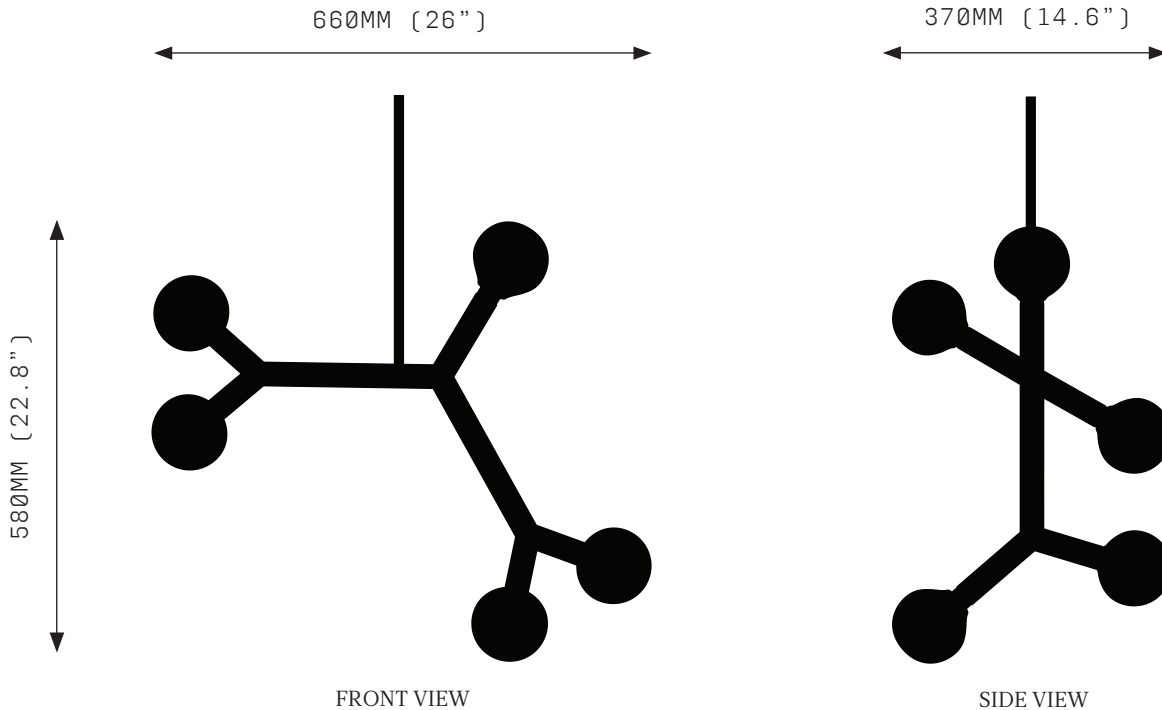

BRANCH CHAIN AMINO ACID 5HB

A brave new world of forms inspired by Branch Chain Amino Acid, the primordial building blocks of life. From these base compounds, anything is possible.

BCAA combines a modular brass framework and sandblasted borosilicate glass in either tubular or globular form. Endlessly connective, BCAA can be produced in ever branching dimensions.

BRANCH CHAIN AMINO ACID 5HB

SPECIFICATIONS

Ordering Code:
BCAA.5.H.B

Lamp:
G9 110V LED 4.5W 3000K
G9 240V LED 4W 2700K

Lumens:
2000 / 1250 LM

Voltage:
110 / 240 V

Watts:
22.5 / 20 W

Weight:
Approx. 2.7 kg*
*Exclusive of canopy