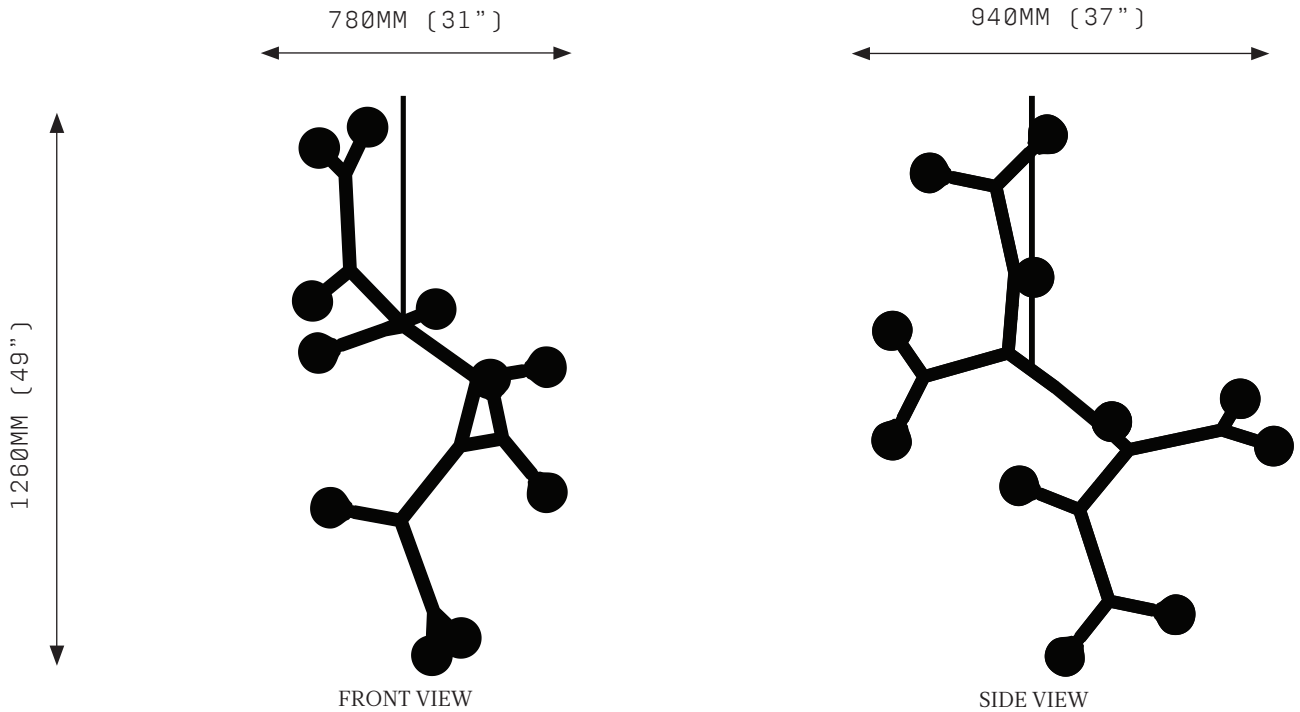

BRANCH CHAIN AMINO ACID 11VB

SPECIFICATIONS

Ordering Code:
BCAA.11.V.B

Lamp:
G9 110V LED 4.5W 3000K
G9 240V LED 4W 2700K

Lumens:
4400 / 2750 LM

Voltage:
110 / 240 V

Watts:
49.5 / 44 W

Weight:
Approx. 5.5 kg*
*Exclusive of canopy

Exclusions:
User Interface, Dimmer Unit

PRODUCT OPTIONS

Finishes:
AB Aged Brass
HRB Hand Rubbed Brass
DB Dark Bronze
MP Mottled Patina
VER Verdigris
PCB Powder Coat Matte Black
PCW Powder Coat Matte White
PB Polished Brass
CP Copper
CR Chrome
GR Graphite
SN Satin Nickel
24K 24K Gold

Suspension: *
ROD Vertical Rod
*Contact us for alternatives

Canopy: *
RFS Round Flush Small
RFM Round Flush Medium
RSM Round Surface Medium
*Refer to Canopy Specification Guide

WARRANTY

3 Years Fixture

BCAA is a solid fixture that will require very little maintenance over the years.

If your BCAA is treated with care, it will shine brightly for many years to come.

Contact us for custom variations.

Installation should only be undertaken by a qualified professional