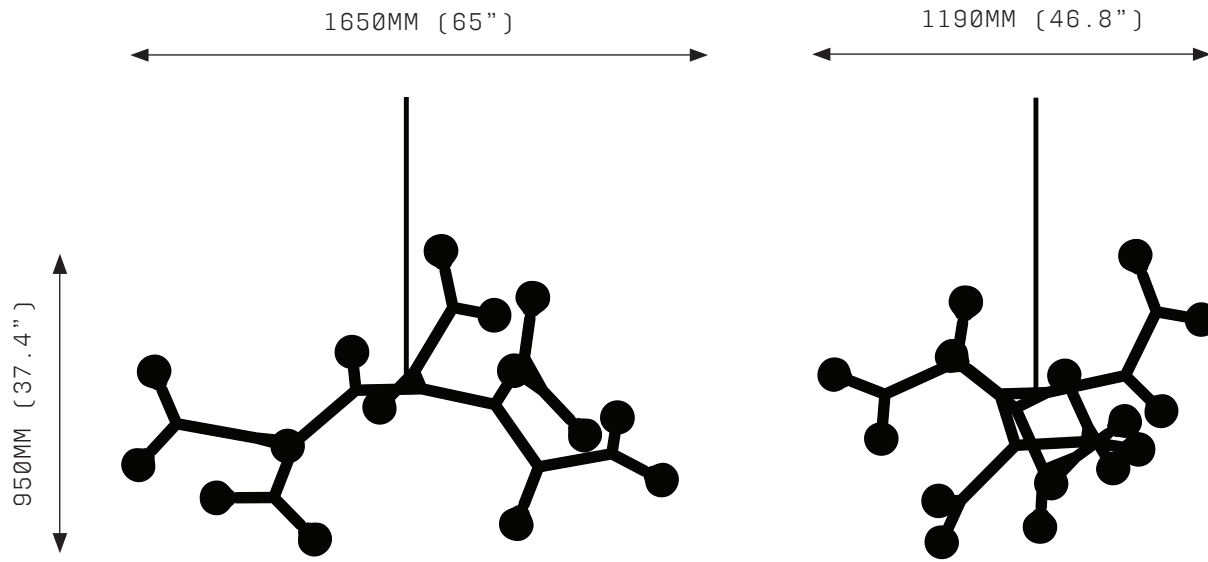

BRANCH CHAIN AMINO ACID 15HB

FRONT VIEW

SIDE VIEW

SPECIFICATIONS

Ordering Code:
BCAA.15.H.B

Lamp:
G9 110V LED 4.5W 3000K
G9 240V LED 4W 2700K

Lumens:
6000 / 3750 LM

Voltage:
110 / 240 V

Watts:
67.5 / 60 W

Weight:
Approx. 7.6 kg*
*Exclusive of canopy

Exclusions:
User Interface, Dimmer Unit

PRODUCT OPTIONS

Finishes:
AB Aged Brass
HRB Hand Rubbed Brass
DB Dark Bronze
MP Mottled Patina
VER Verdigris
PCB Powder Coat Matte Black
PCW Powder Coat Matte White
PB Polished Brass
CP Copper
CR Chrome
GR Graphite
SN Satin Nickel
24K 24K Gold

Suspension: *
ROD Vertical Rod
*Contact us for alternatives

Canopy: *
RFS Round Flush Small
RFM Round Flush Medium
RSM Round Surface Medium
*Refer to Canopy Specification Guide

WARRANTY

3 Years Fixture

BCAA is a solid fixture that will require very little maintenance over the years.

If your BCAA is treated with care, it will shine brightly for many years to come.

Contact us for custom variations.

Installation should only be undertaken by a qualified professional