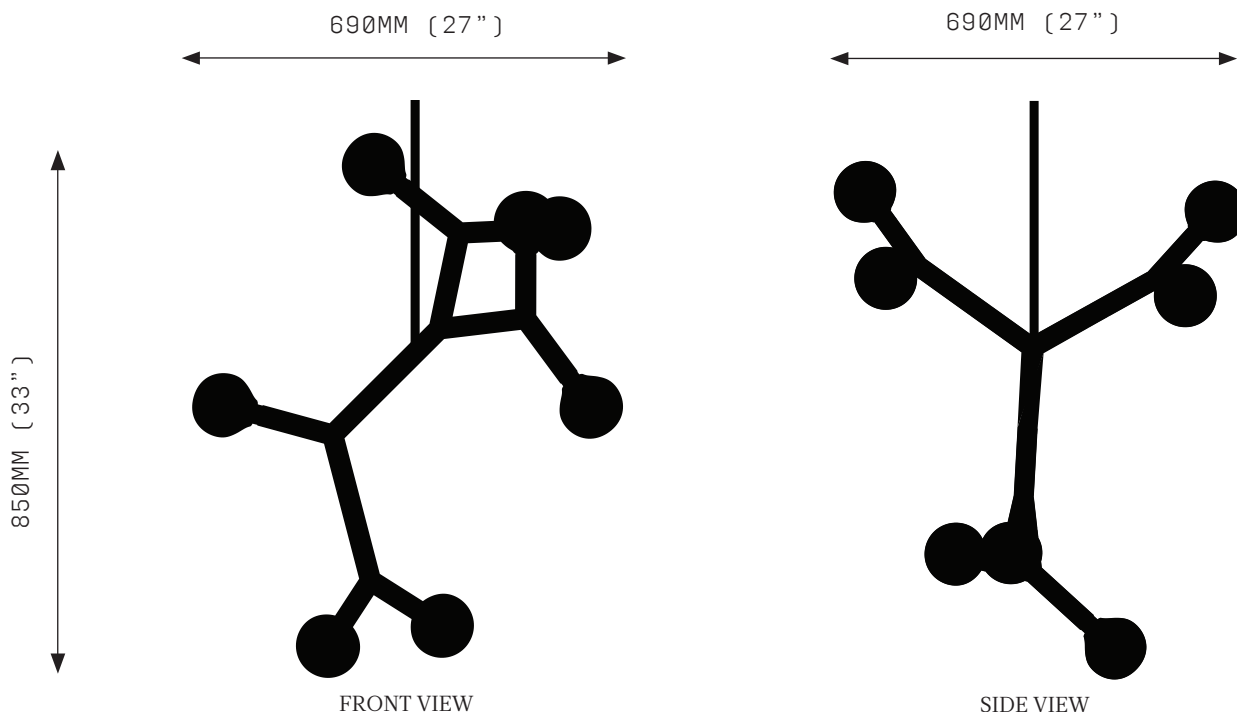

BRANCH CHAIN AMINO ACID 7VB

SPECIFICATIONS

Ordering Code:
BCAA.7.V.B

Lamp:
G9 110V LED 4.5W 3000K
G9 240V LED 4W 2700K

Lumens:
2800 / 1750 LM

Voltage:
110 / 240 V

Watts:
31.5 / 28 W

Weight:
Approx. 3.5 kg*
*Exclusive of canopy

Exclusions:
User Interface, Dimmer Unit

PRODUCT OPTIONS

Finishes:
AB Aged Brass
HRB Hand Rubbed Brass
DB Dark Bronze
MP Mottled Patina
VER Verdigris
PCB Powder Coat Matte Black
PCW Powder Coat Matte White
PB Polished Brass
CP Copper
CR Chrome
GR Graphite
SN Satin Nickel
24K 24K Gold

Suspension: *
ROD Vertical Rod
*Contact us for alternatives

Canopy: *
RFS Round Flush Small
RFM Round Flush Medium
RSM Round Surface Medium
*Refer to Canopy Specification Guide

WARRANTY

3 Years Fixture

BCAA is a solid fixture that will require very little maintenance over the years.

If your BCAA is treated with care, it will shine brightly for many years to come.

Contact us for custom variations.

Installation should only be undertaken by a qualified professional