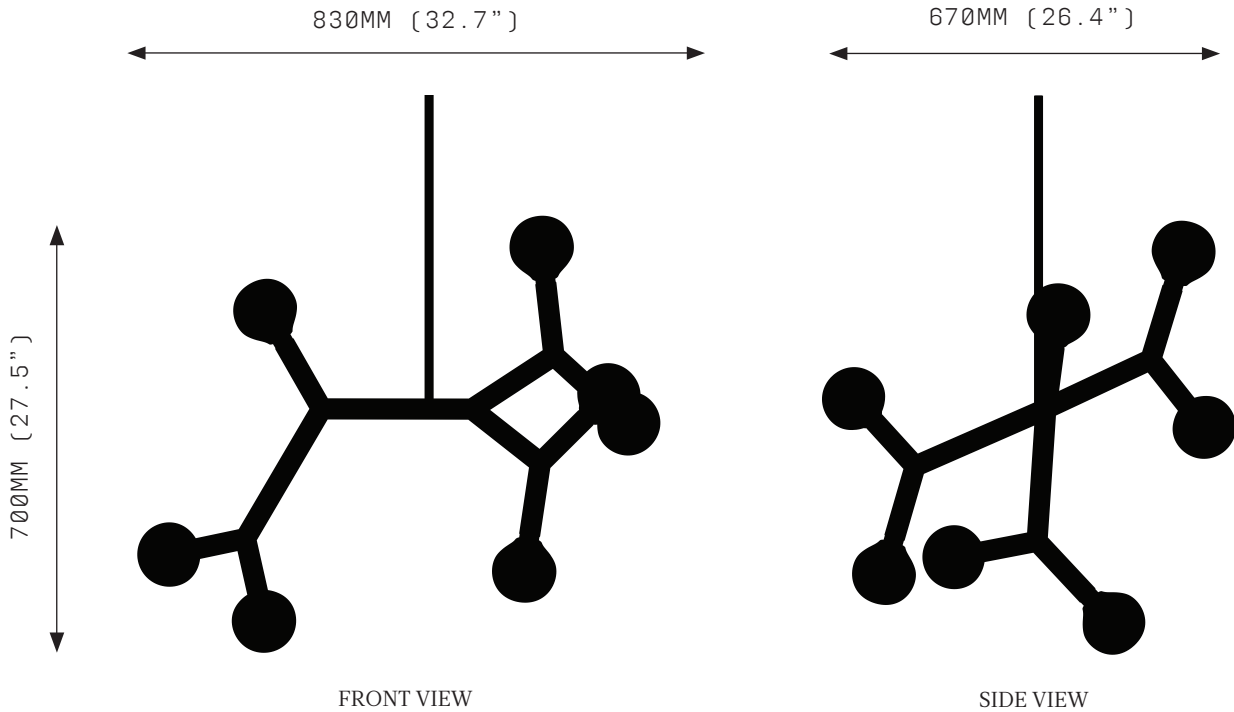

BRANCH CHAIN AMINO ACID 7HB

SPECIFICATIONS

Ordering Code:
BCAA.7.H.B

Lamp:
G9 110V LED 4.5W 3000K
G9 240V LED 4W 2700K

Lumens:
2800 / 1750 LM

Voltage:
110 / 240 V

Watts:
31.5 / 28 W

Weight:
Approx. 3.5 kg*
*Exclusive of canopy

Exclusions:
User Interface, Dimmer Unit

PRODUCT OPTIONS

Finishes:
AB Aged Brass
HRB Hand Rubbed Brass
DB Dark Bronze
MP Mottled Patina
VER Verdigris
PCB Powder Coat Matte Black
PCW Powder Coat Matte White
PB Polished Brass
CP Copper
CR Chrome
GR Graphite
SN Satin Nickel
24K 24K Gold

Suspension: *
ROD Vertical Rod
*Contact us for alternatives

Canopy: *
RFS Round Flush Small
RFM Round Flush Medium
RSM Round Surface Medium
*Refer to Canopy Specification Guide

WARRANTY

3 Years Fixture

BCAA is a solid fixture that will require very little maintenance over the years.

If your BCAA is treated with care, it will shine brightly for many years to come.

Contact us for custom variations.

Installation should only be undertaken by a qualified professional