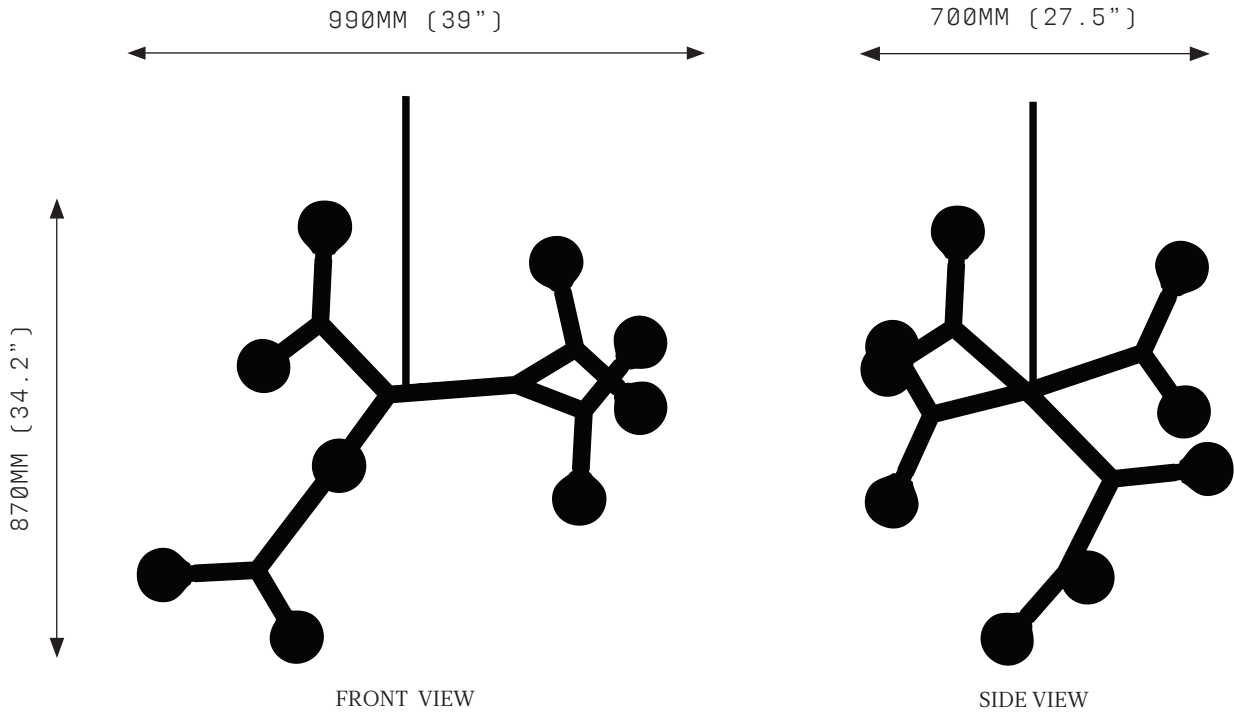

BRANCH CHAIN AMINO ACID 9HB

SPECIFICATIONS

Ordering Code:
BCAA.9.H.B

Lamp:
G9 110V LED 4.5W 3000K
G9 240V LED 4W 2700K

Lumens:
3600 / 2250 LM

Voltage:
110 / 240 V

Watts:
40.5 / 36 W

Weight:
Approx. 4 kg*
*Exclusive of canopy

Exclusions:
User Interface, Dimmer Unit

PRODUCT OPTIONS

Finishes:
AB Aged Brass
HRB Hand Rubbed Brass
DB Dark Bronze
MP Mottled Patina
VER Verdigris
PCB Powder Coat Matte Black
PCW Powder Coat Matte White
PB Polished Brass
CP Copper
CR Chrome
GR Graphite
SN Satin Nickel
24K 24K Gold

Suspension: *
ROD Vertical Rod
*Contact us for alternatives

Canopy: *
RFS Round Flush Small
RFM Round Flush Medium
RSM Round Surface Medium
*Refer to Canopy Specification Guide

WARRANTY

3 Years Fixture

BCAA is a solid fixture that will require very little maintenance over the years.

If your BCAA is treated with care, it will shine brightly for many years to come.

Contact us for custom variations.

Installation should only be undertaken by a qualified professional