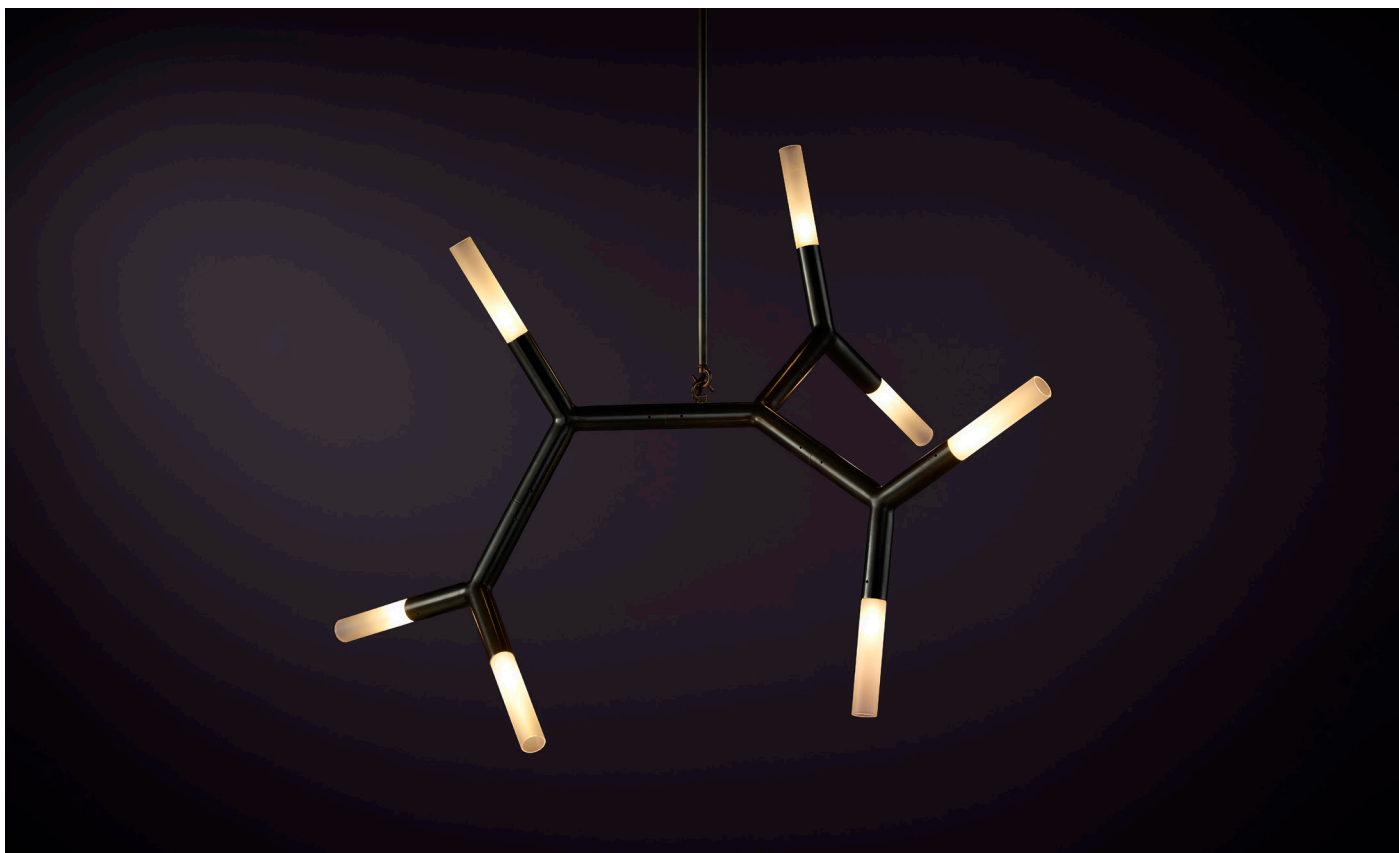

BRANCH CHAIN AMINO ACID 5VT

A brave new world of forms inspired by Branch Chain Amino Acid, the primordial building blocks of life. From these base compounds, anything is possible.

BCAA combines a modular brass framework and sandblasted borosilicate glass in either tubular or globular form. Endlessly connective, BCAA can be produced in ever branching dimensions.