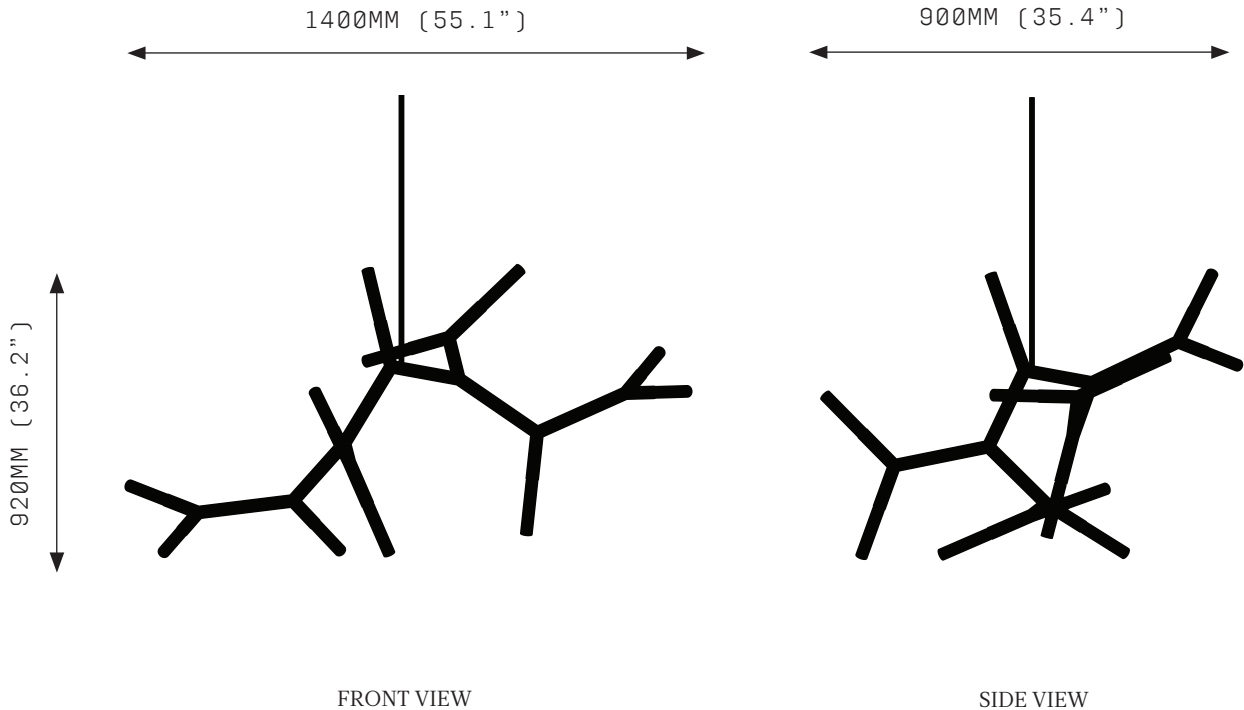

BRANCH CHAIN AMINO ACID 11HT

FRONT VIEW

SIDE VIEW

SPECIFICATIONS

Ordering Code:
BCAA.11.H.T

Lamp:
G9 110V LED 4.5W 3000K
G9 240V LED 4W 2700K

Lumens:
4400 / 2750 LM

Voltage:
110 / 240 V

Watts:
49.5 / 44 W

Weight:
Approx. 5.5 kg*
*Exclusive of canopy

Exclusions:
User Interface, Dimmer Unit

PRODUCT OPTIONS

Finishes:
AB Aged Brass
HRB Hand Rubbed Brass
DB Dark Bronze
MP Mottled Patina
VER Verdigris
PCB Powder Coat Matte Black
PCW Powder Coat Matte White
PB Polished Brass
CP Copper
CR Chrome
GR Graphite
SN Satin Nickel
24K 24K Gold

Suspension: *
ROD Vertical Rod
*Contact us for alternatives

Canopy: *
RFS Round Flush Small
RFM Round Flush Medium
RSM Round Surface Medium
*Refer to Canopy Specification Guide

WARRANTY

3 Years Fixture

BCAA is a solid fixture that will require very little maintenance over the years.

If your BCAA is treated with care, it will shine brightly for many years to come.

Contact us for custom variations.

Installation should only be undertaken by a qualified professional