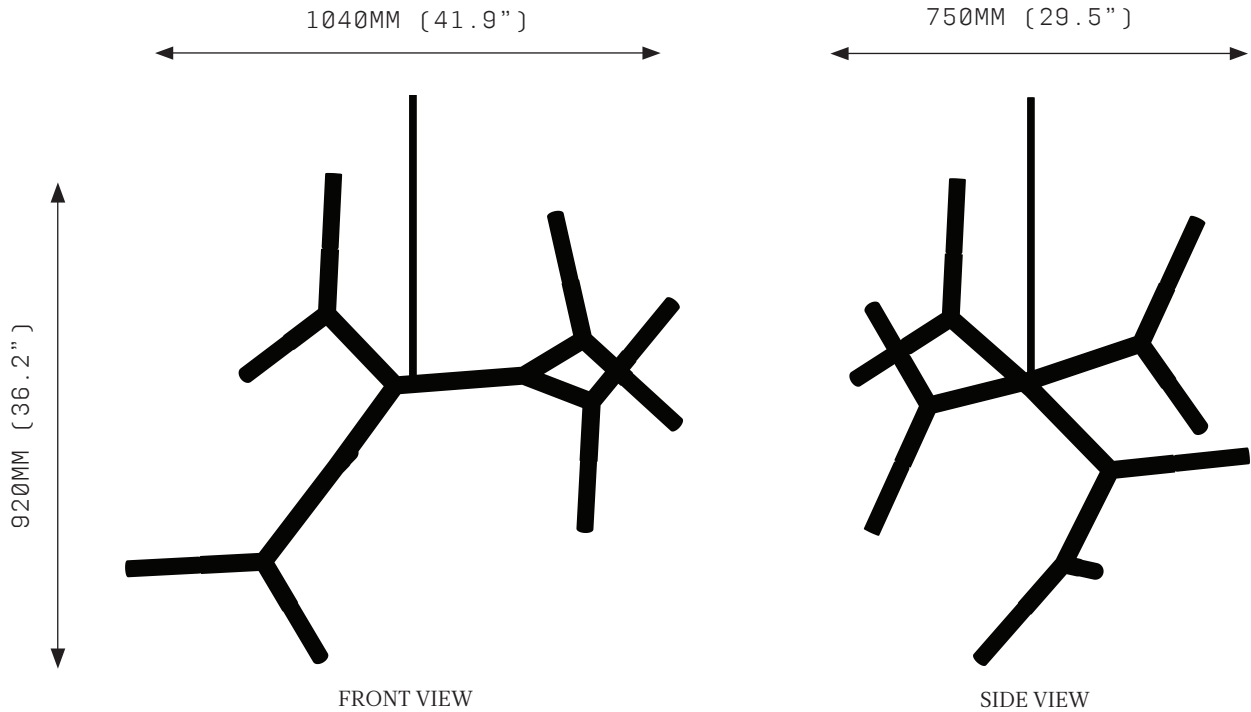

BRANCH CHAIN AMINO ACID 9HT

SPECIFICATIONS

Ordering Code:
BCAA.9.H.T

Lamp:
G9 110V LED 4.5W 3000K
G9 240V LED 4W 2700K

Lumens:
3600 / 2250 LM

Voltage:
110 / 240 V

Watts:
40.5 / 36 W

Weight:
Approx. 4 kg*
*Exclusive of canopy

Exclusions:
User Interface, Dimmer Unit

PRODUCT OPTIONS

Finishes:
AB Aged Brass
HRB Hand Rubbed Brass
DB Dark Bronze
MP Mottled Patina
VER Verdigris
PCB Powder Coat Matte Black
PCW Powder Coat Matte White
PB Polished Brass
CP Copper
CR Chrome
GR Graphite
SN Satin Nickel
24K 24K Gold

Suspension: *
ROD Vertical Rod
*Contact us for alternatives

Canopy: *
RFS Round Flush Small
RFM Round Flush Medium
RSM Round Surface Medium
*Refer to Canopy Specification Guide

WARRANTY

3 Years Fixture

BCAA is a solid fixture that will require very little maintenance over the years.

If your BCAA is treated with care, it will shine brightly for many years to come.

Contact us for custom variations.

Installation should only be undertaken by a qualified professional