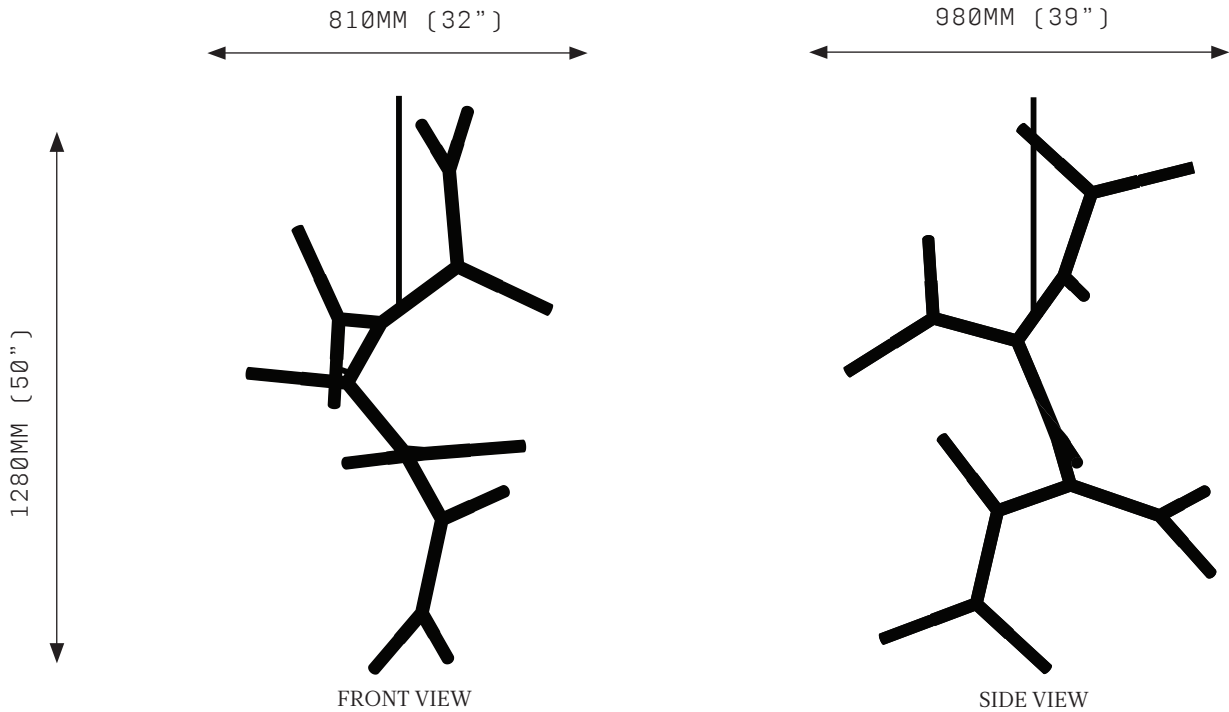

BRANCH CHAIN AMINO ACID 11VT

SPECIFICATIONS

Ordering Code:
BCAA.11.V.T

Lamp:
G9 110V LED 4.5W 3000K
G9 240V LED 4W 2700K

Lumens:
4400 / 2750 LM

Voltage:
110 / 240 V

Watts:
49.5 / 44 W

Weight:
Approx. 5.5 kg*
*Exclusive of canopy

Exclusions:
User Interface, Dimmer Unit

PRODUCT OPTIONS

Finishes:
AB Aged Brass
HRB Hand Rubbed Brass
DB Dark Bronze
MP Mottled Patina
VER Verdigris
PCB Powder Coat Matte Black
PCW Powder Coat Matte White
PB Polished Brass
CP Copper
CR Chrome
GR Graphite
SN Satin Nickel
24K 24K Gold

Suspension: *
ROD Vertical Rod
*Contact us for alternatives

Canopy: *
RFS Round Flush Small
RFM Round Flush Medium
RSM Round Surface Medium
*Refer to Canopy Specification Guide

WARRANTY

3 Years Fixture

BCAA is a solid fixture that will require very little maintenance over the years.

If your BCAA is treated with care, it will shine brightly for many years to come.

Contact us for custom variations.

Installation should only be undertaken by a qualified professional