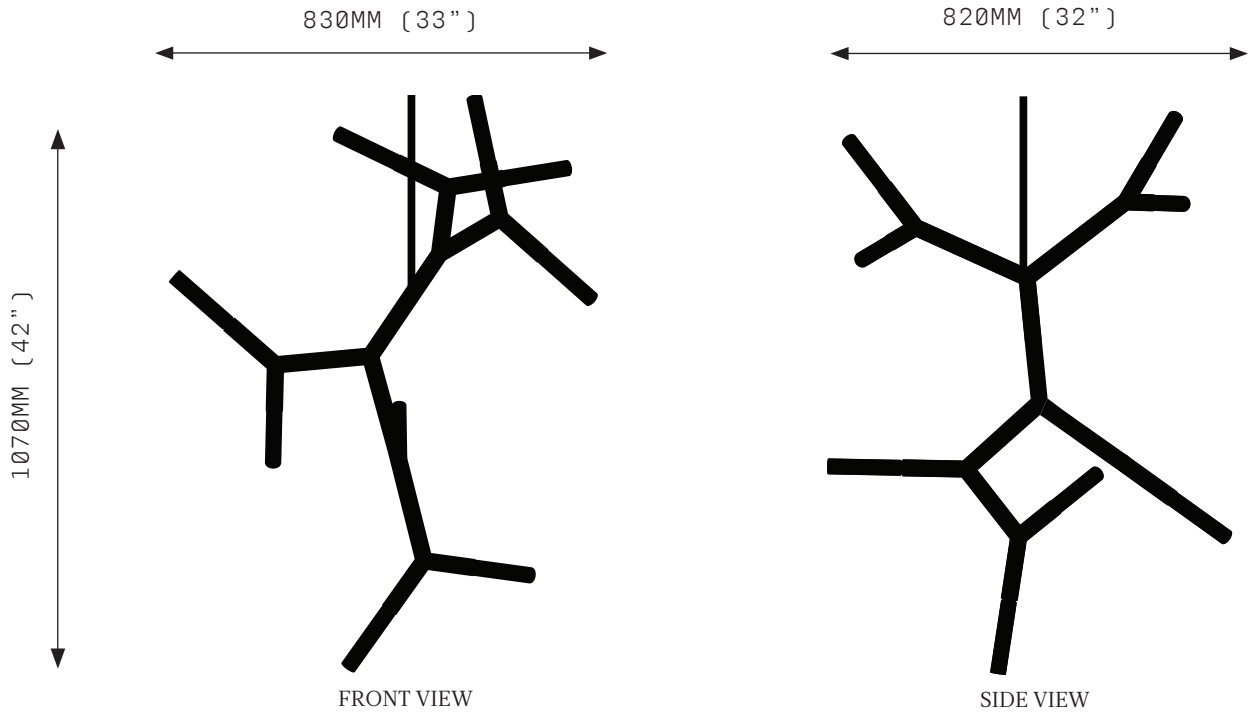

BRANCH CHAIN AMINO ACID 9VT

SPECIFICATIONS

Ordering Code:
BCAA.9.V.T

Lamp:
G9 110V LED 4.5W 3000K
G9 240V LED 4W 2700K

Lumens:
3600 / 2250 LM

Voltage:
110 / 240 V

Watts:
40.5 / 36 W

Weight:
Approx. 4 kg*
*Exclusive of canopy

Exclusions:
User Interface, Dimmer Unit

PRODUCT OPTIONS

Finishes:
AB Aged Brass
HRB Hand Rubbed Brass
DB Dark Bronze
MP Mottled Patina
VER Verdigris
PCB Powder Coat Matte Black
PCW Powder Coat Matte White
PB Polished Brass
CP Copper
CR Chrome
GR Graphite
SN Satin Nickel
24K 24K Gold

Suspension: *
ROD Vertical Rod
*Contact us for alternatives

Canopy: *
RFS Round Flush Small
RFM Round Flush Medium
RSM Round Surface Medium
*Refer to Canopy Specification Guide

WARRANTY

3 Years Fixture

BCAA is a solid fixture that will require very little maintenance over the years.

If your BCAA is treated with care, it will shine brightly for many years to come.

Contact us for custom variations.

Installation should only be undertaken by a qualified professional