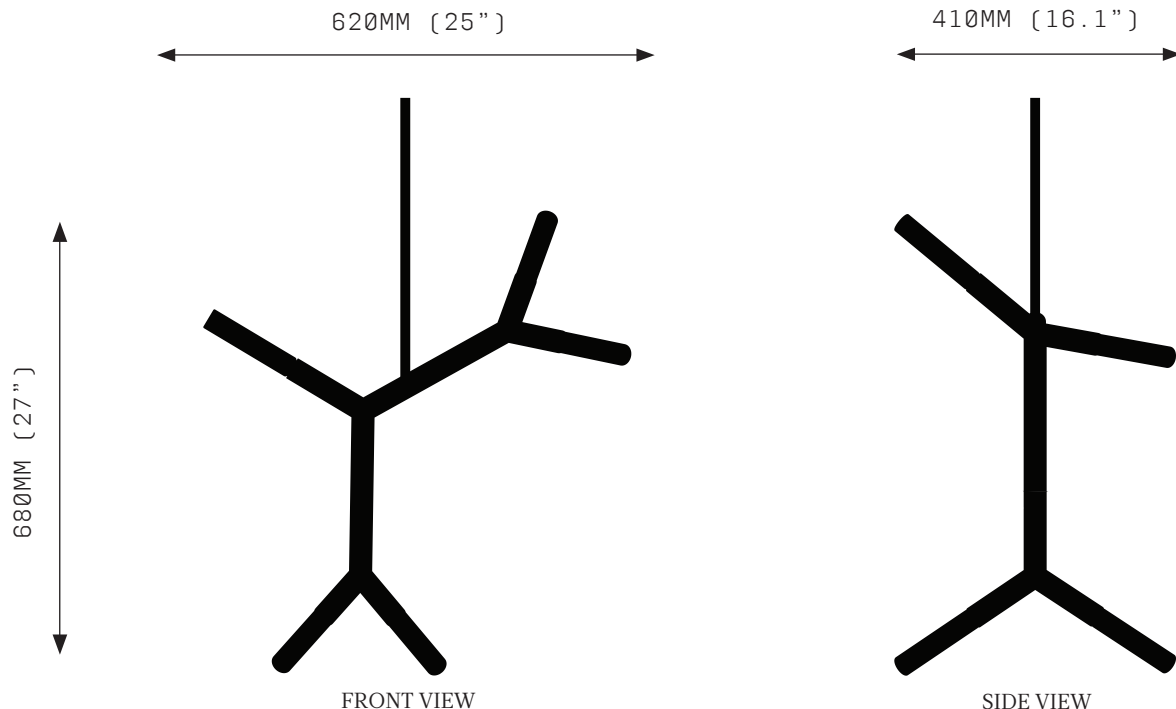

BRANCH CHAIN AMINO ACID 5VT

SPECIFICATIONS

Ordering Code:
BCAA.5.V.T

Lamp:
G9 110V LED 4.5W 3000K
G9 240V LED 4W 2700K

Lumens:
2000 / 1250 LM

Voltage:
110 / 240 V

Watts:
22.5 / 20 W

Weight:
Approx. 2.7 kg*
*Exclusive of canopy

Exclusions:
User Interface, Dimmer Unit

PRODUCT OPTIONS

Finishes:
AB Aged Brass
HRB Hand Rubbed Brass
DB Dark Bronze
MP Mottled Patina
VER Verdigris
PCB Powder Coat Matte Black
PCW Powder Coat Matte White
PB Polished Brass
CP Copper
CR Chrome
GR Graphite
SN Satin Nickel
24K 24K Gold

Suspension: *
ROD Vertical Rod
*Contact us for alternatives

Canopy: *
RFS Round Flush Small
RFM Round Flush Medium
RSM Round Surface Medium
*Refer to Canopy Specification Guide

WARRANTY

3 Years Fixture

BCAA is a solid fixture that will require very little maintenance over the years.

If your BCAA is treated with care, it will shine brightly for many years to come.

Contact us for custom variations.

Installation should only be undertaken by a qualified professional