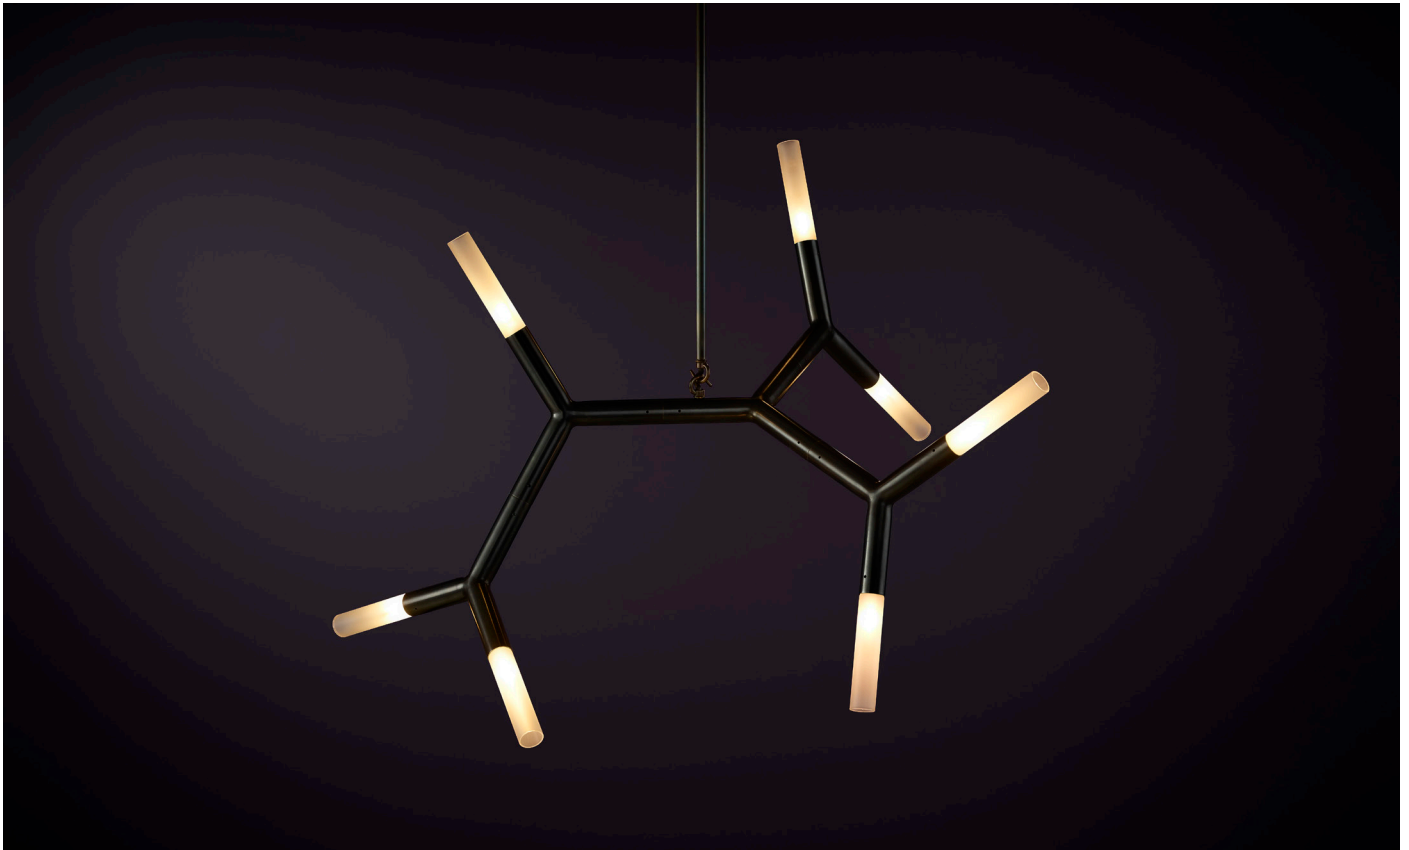

BRANCH CHAIN AMINO ACID 5HT

A brave new world of forms inspired by Branch Chain Amino Acid, the primordial building blocks of life. From these base compounds, anything is possible.

BCAA combines a modular brass framework and sandblasted borosilicate glass in either tubular or globular form. Endlessly connective, BCAA can be produced in ever branching dimensions.

BRANCH CHAIN AMINO ACID 5HT

SPECIFICATIONS

Ordering Code:
BCAA.5.H.T

Lamp:
G9 110V LED 4.5W 3000K
G9 240V LED 4W 2700K

Lumens:
2000 / 1250 LM

Voltage:
110 / 240 V

Watts:
22.5 / 20 W

Weight:
Approx. 2.7 kg*
*Exclusive of canopy