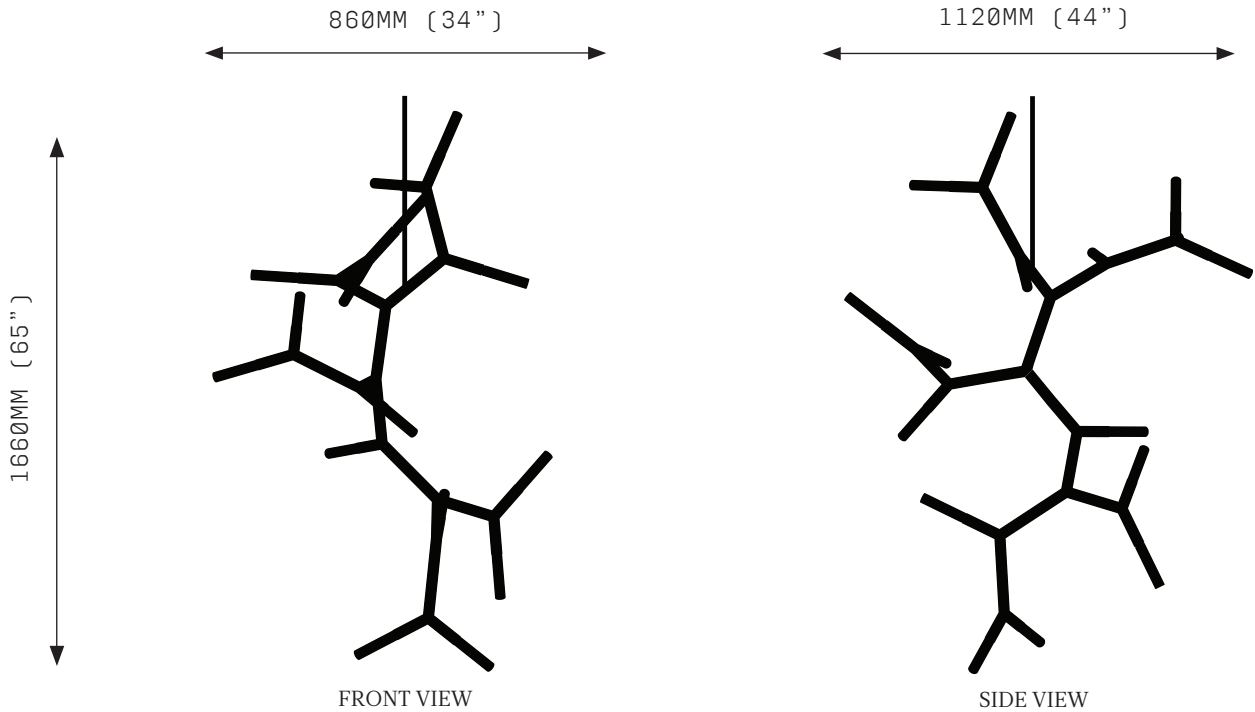

BRANCH CHAIN AMINO ACID 15VT

SPECIFICATIONS

Ordering Code:
BCAA.15.V.T

Lamp:
G9 110V LED 4.5W 3000K
G9 240V LED 4W 2700K

Lumens:
6000 / 3750 LM

Voltage:
110 / 240 V

Watts:
67.5 / 60 W

Weight:
Approx. 7.6 kg*
*Exclusive of canopy

Exclusions:
User Interface, Dimmer Unit

PRODUCT OPTIONS

Finishes:
AB Aged Brass
HRB Hand Rubbed Brass
DB Dark Bronze
MP Mottled Patina
VER Verdigris
PCB Powder Coat Matte Black
PCW Powder Coat Matte White
PB Polished Brass
CP Copper
CR Chrome
GR Graphite
SN Satin Nickel
24K 24K Gold

Suspension: *
ROD Vertical Rod
*Contact us for alternatives

Canopy: *
RFS Round Flush Small
RFM Round Flush Medium
RSM Round Surface Medium
*Refer to Canopy Specification Guide

WARRANTY

3 Years Fixture

BCAA is a solid fixture that will require very little maintenance over the years.

If your BCAA is treated with care, it will shine brightly for many years to come.

Contact us for custom variations.

Installation should only be undertaken by a qualified professional