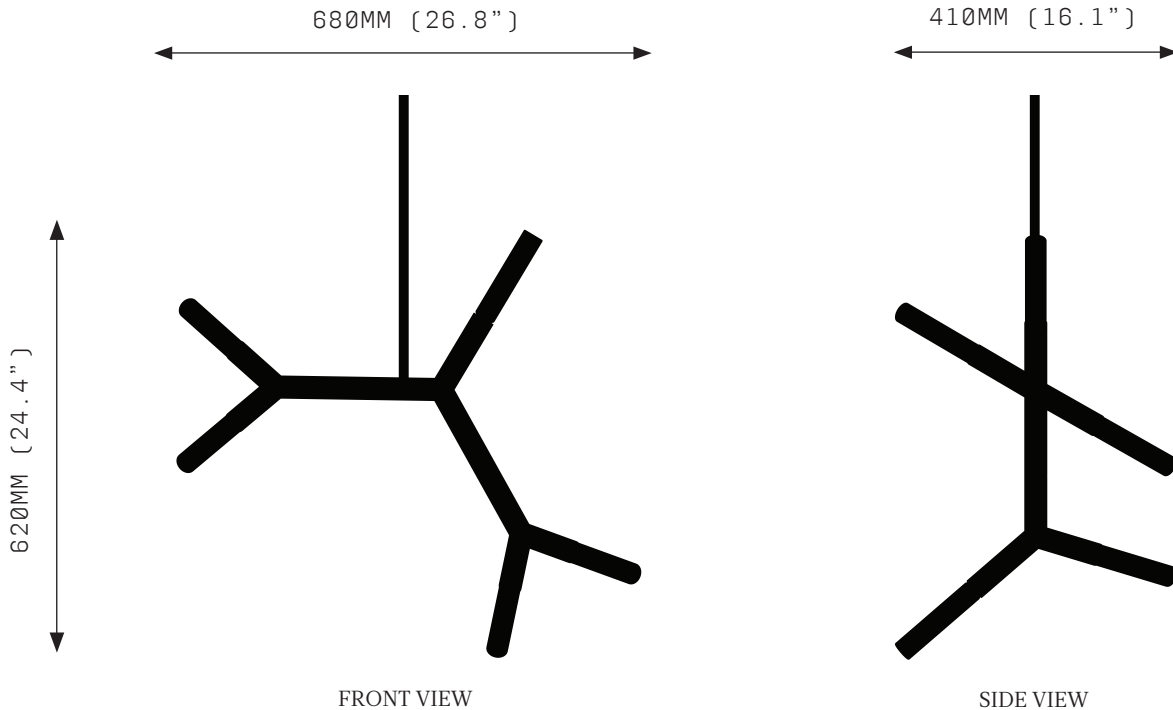

BRANCH CHAIN AMINO ACID 5HT

A brave new world of forms inspired by Branch Chain Amino Acid, the primordial building blocks of life. From these base compounds, anything is possible.

BCAA combines a modular brass framework and sandblasted borosilicate glass in either tubular or globular form. Endlessly connective, BCAA can be produced in ever branching dimensions.

BRANCH CHAIN AMINO ACID 5HT

SPECIFICATIONS

Ordering Code:
BCAA.5.H.T

Lamp:
G9 110V LED 4.5W 3000K
G9 240V LED 4W 2700K

Lumens:
2000 / 1250 LM

Voltage:
110 / 240 V

Watts:
22.5 / 20 W

Weight:
Approx. 2.7 kg*
*Exclusive of canopy