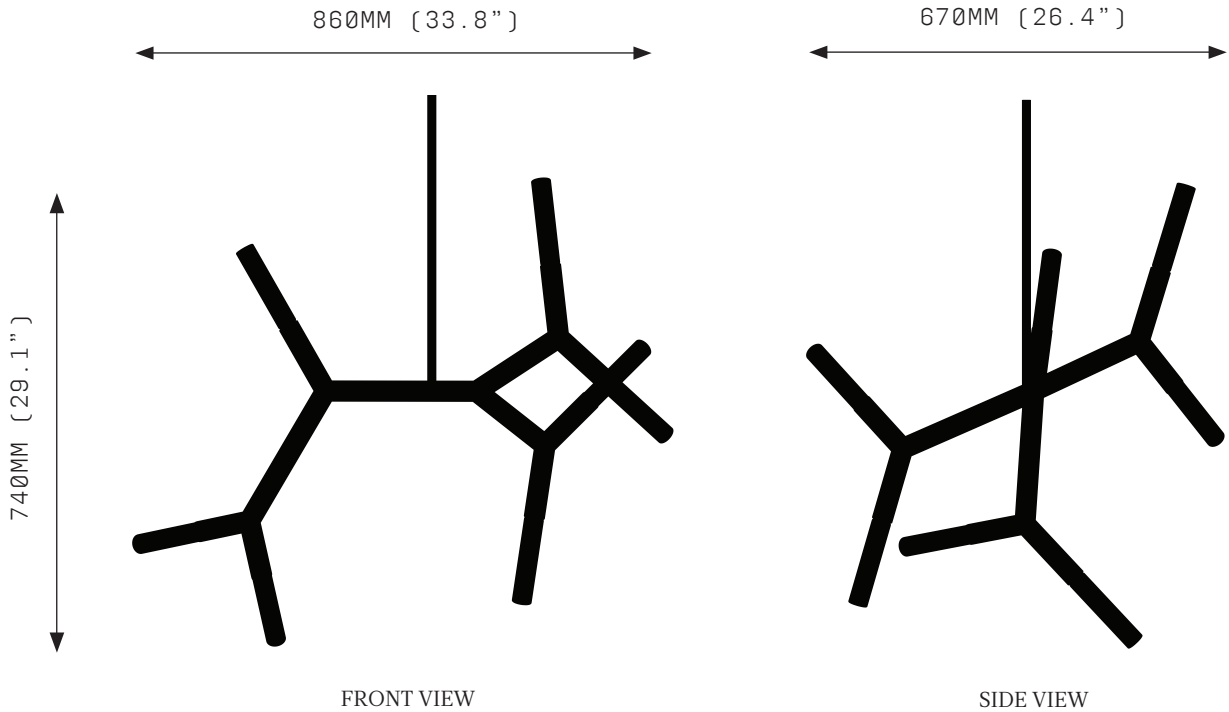

BRANCH CHAIN AMINO ACID 7HT

SPECIFICATIONS

Ordering Code:
BCAA.7.H.T

Lamp:
G9 110V LED 4.5W 3000K
G9 240V LED 4W 2700K

Lumens:
2800 / 1750 LM

Voltage:
110 / 240 V

Watts:
31.5 / 28 W

Weight:
Approx. 3.5 kg*
*Exclusive of canopy

Exclusions:
User Interface, Dimmer Unit

PRODUCT OPTIONS

Finishes:
AB Aged Brass
HRB Hand Rubbed Brass
DB Dark Bronze
MP Mottled Patina
VER Verdigris
PCB Powder Coat Matte Black
PCW Powder Coat Matte White
PB Polished Brass
CP Copper
CR Chrome
GR Graphite
SN Satin Nickel
24K 24K Gold

Suspension: *
ROD Vertical Rod
*Contact us for alternatives

Canopy: *
RFS Round Flush Small
RFM Round Flush Medium
RSM Round Surface Medium
*Refer to Canopy Specification Guide

WARRANTY

3 Years Fixture

BCAA is a solid fixture that will require very little maintenance over the years.

If your BCAA is treated with care, it will shine brightly for many years to come.

Contact us for custom variations.

Installation should only be undertaken by a qualified professional