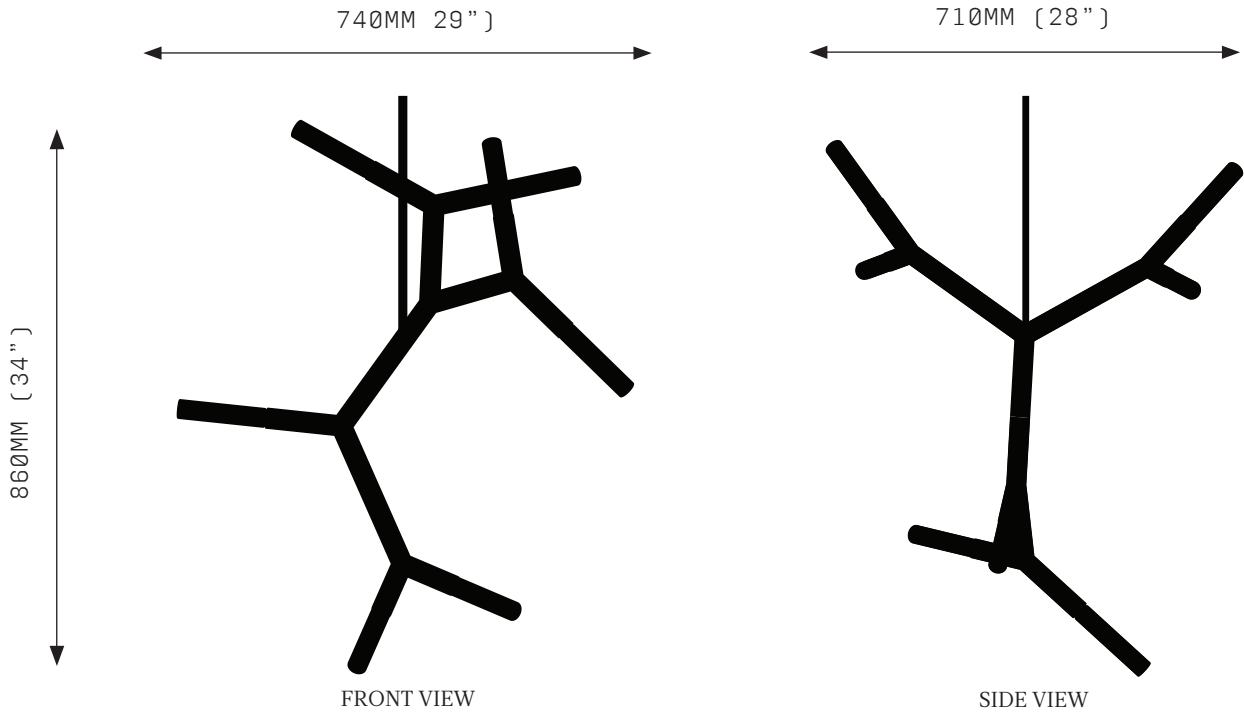

BRANCH CHAIN AMINO ACID 7VT

SPECIFICATIONS

Ordering Code:
BCAA.7.V.T

Lamp:
G9 110V LED 4.5W 3000K
G9 240V LED 4W 2700K

Lumens:
2800 / 1750 LM

Voltage:
110 / 240 V

Watts:
31.5 / 28 W

Weight:
Approx. 3.5 kg*
*Exclusive of canopy

Exclusions:
User Interface, Dimmer Unit

PRODUCT OPTIONS

Finishes:
AB Aged Brass
HRB Hand Rubbed Brass
DB Dark Bronze
MP Mottled Patina
VER Verdigris
PCB Powder Coat Matte Black
PCW Powder Coat Matte White
PB Polished Brass
CP Copper
CR Chrome
GR Graphite
SN Satin Nickel
24K 24K Gold

Suspension: *
ROD Vertical Rod
*Contact us for alternatives

Canopy: *
RFS Round Flush Small
RFM Round Flush Medium
RSM Round Surface Medium
*Refer to Canopy Specification Guide

WARRANTY

3 Years Fixture

BCAA is a solid fixture that will require very little maintenance over the years.

If your BCAA is treated with care, it will shine brightly for many years to come.

Contact us for custom variations.

Installation should only be undertaken by a qualified professional