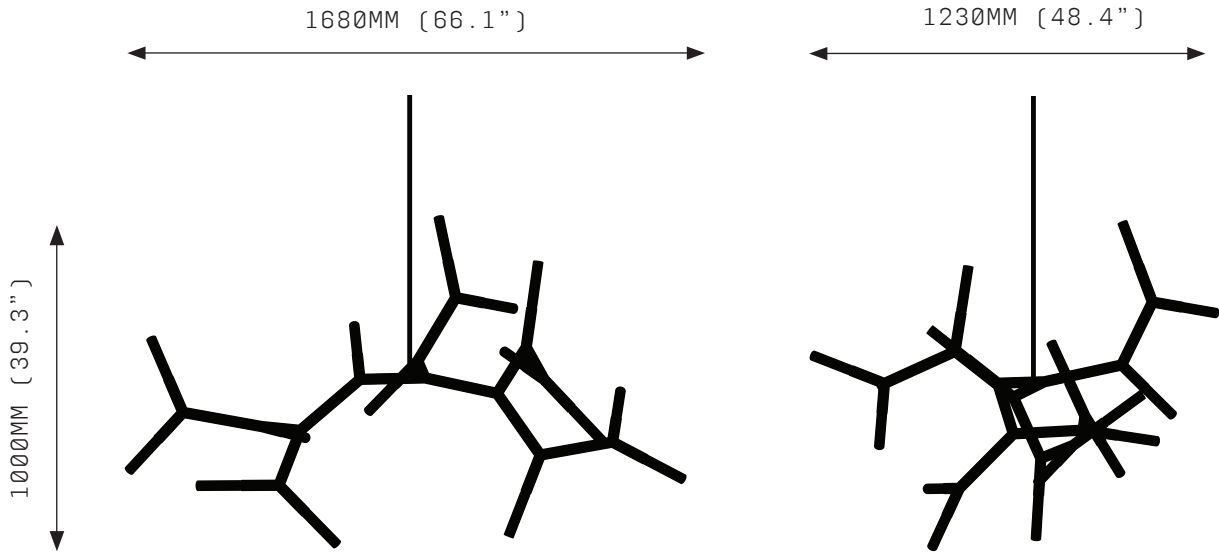

BRANCH CHAIN AMINO ACID 15HT

FRONT VIEW

SIDE VIEW

SPECIFICATIONS

Ordering Code:
BCAA.15.H.T

Lamp:
G9 110V LED 4.5W 3000K
G9 240V LED 4W 2700K

Lumens:
6000 / 3750 LM

Voltage:
110 / 240 V

Watts:
67.5 / 60 W

Weight:
Approx. 7.6 kg*
*Exclusive of canopy

Exclusions:
User Interface, Dimmer Unit

PRODUCT OPTIONS

Finishes:
AB Aged Brass
HRB Hand Rubbed Brass
DB Dark Bronze
MP Mottled Patina
VER Verdigris
PCB Powder Coat Matte Black
PCW Powder Coat Matte White
PB Polished Brass
CP Copper
CR Chrome
GR Graphite
SN Satin Nickel
24K 24K Gold

Suspension: *
ROD Vertical Rod
*Contact us for alternatives

Canopy: *
RFS Round Flush Small
RFM Round Flush Medium
RSM Round Surface Medium
*Refer to Canopy Specification Guide

WARRANTY

3 Years Fixture

BCAA is a solid fixture that will require very little maintenance over the years.

If your BCAA is treated with care, it will shine brightly for many years to come.

Contact us for custom variations.

Installation should only be undertaken by a qualified professional