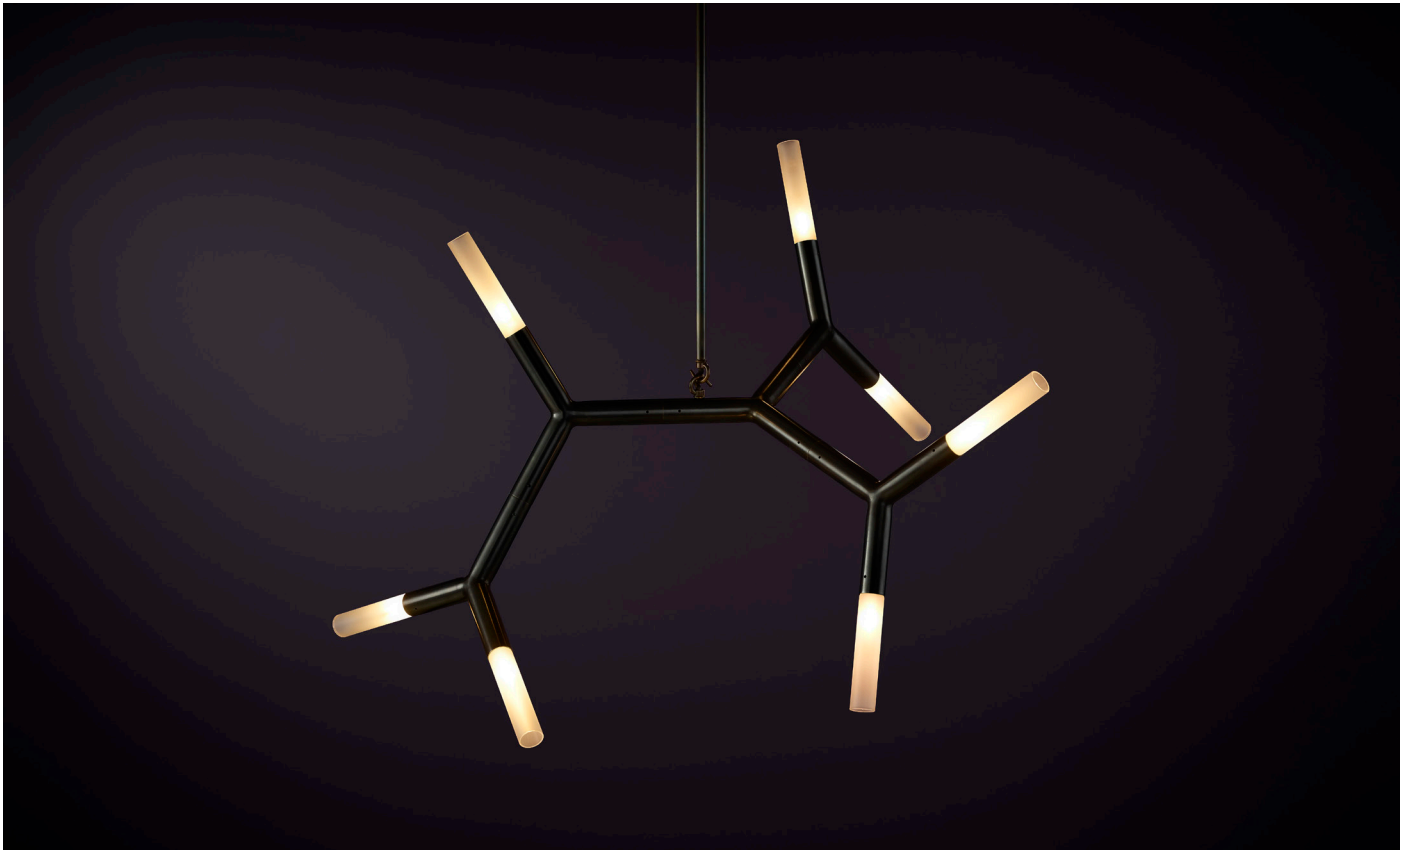

BRANCH CHAIN AMINO ACID 7HT

A brave new world of forms inspired by Branch Chain Amino Acid, the primordial building blocks of life. From these base compounds, anything is possible.

BCAA combines a modular brass framework and sandblasted borosilicate glass in either tubular or globular form. Endlessly connective, BCAA can be produced in ever branching dimensions.