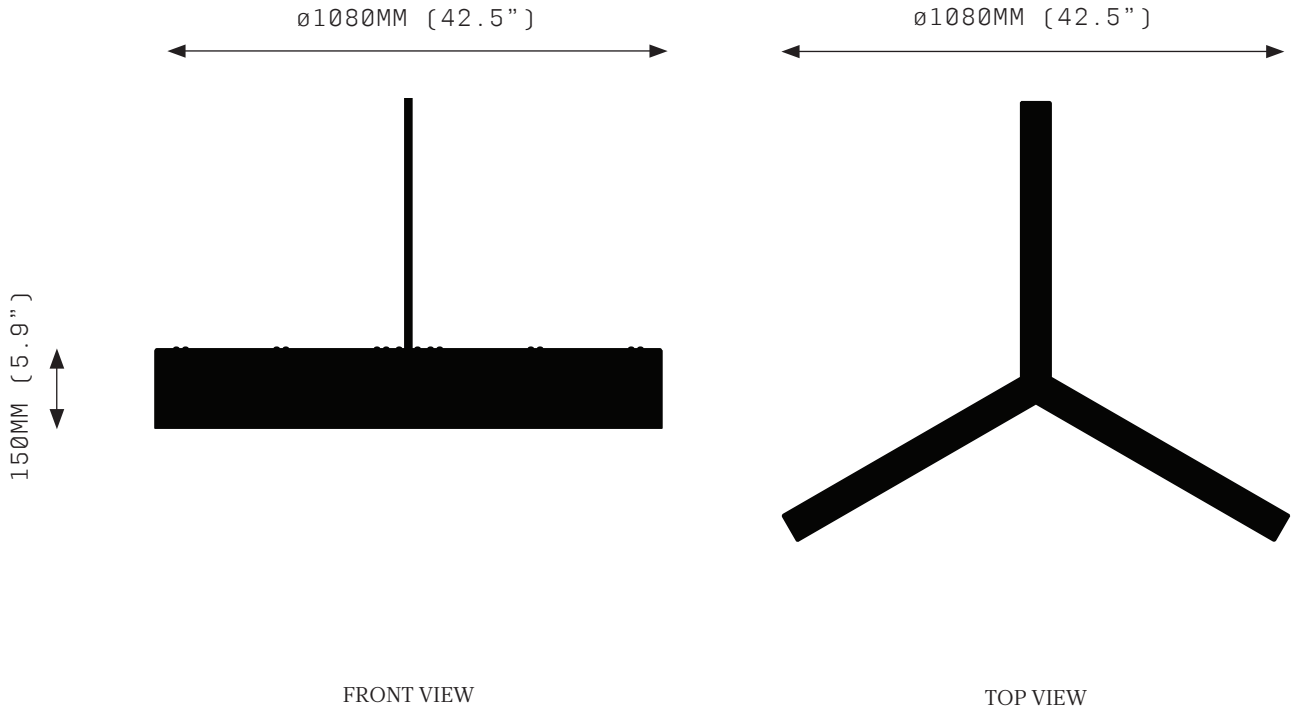

# BUCKY BLOCK

Inspired by Buckminster Fuller's geodesic dome, BUCKY explores natural geometry and industrial innovation.

BUCKY is a striking pendant constructed from blackened steel and gold leaf. Designed to hang in clusters, BUCKY'S subtle channels of light become a beacon of warmth.

# BUCKY BLOCK

FRONT VIEW

TOP VIEW

**SPECIFICATIONS**

Ordering Code:  
BB.GL

Lamp:  
S14s 120V 6W 2700K Linear LED  
S14s 240V 9W 2700K Linear LED

Lumens:  
1350 / 1350 LM

Voltage:  
120 / 240 V

Watts:  
18 / 27 W

Weight:  
Approx. 11 kg\*  
\*Exclusive of canopy

Exclusions:  
User Interface, Dimmer Unit

**PRODUCT OPTIONS**

Finishes:  
PCB Powder Coat Matte Black  
GL Gold Leaf

Suspension:  
ROD Vertical Rod

Canopy: \*  
RFS Round Flush Small  
RFM Round Flush Medium  
RFL Round Flush Large  
RSM Round Surface Medium  
RSL Round Surface Large  
\*Refer to Canopy Specification Guide

**WARRANTY**

3 Years Fixture  
3 Years LED