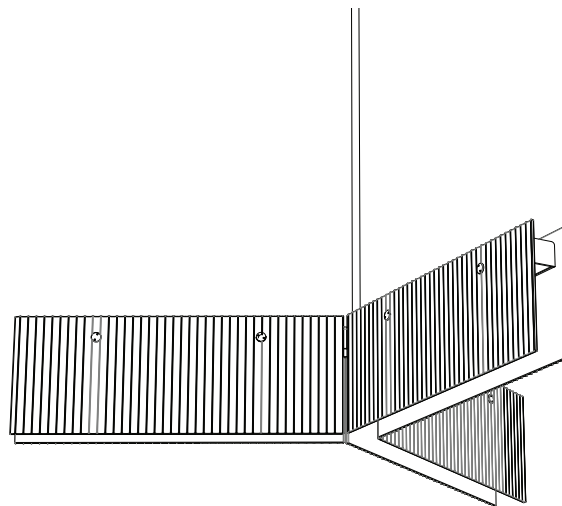

BUCKY VITRINE

FIXTURE	CODE	METRIC	IMPERIAL	WATTS	LIST
Bucky Vitrine	B.VIT	Ø 1100 x 200 mm	Ø 43.3 x 7.8 "	29W	\$6,500

FINISHES	CODE	LIST	LAMP	CODE	LIST
Brushed Aluminium, Brushed Brass & Glass	GLA	Inc.	24V LED WW 2700K*	WW	Inc.
			* Dimmable		
			SUSPENSION	CODE	LIST
			Vertical Rod	ROD	Inc.