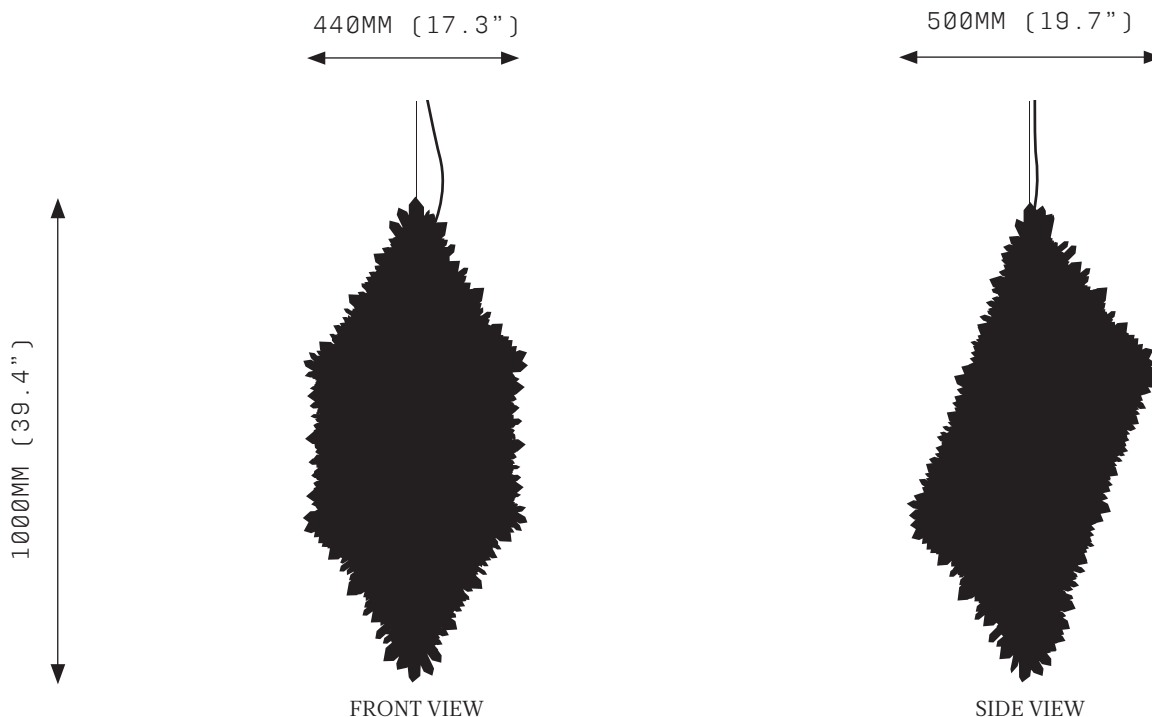

GOLIATH MEDIUM

In the ancient allegory David triumphs over the giant Goliath using only his wits and a stone.

GOLIATH is a grand statement in material exploration. An Oblique Rhombic Prism frame is encrusted with a mass of carefully chosen clear and smoky quartz crystals. The mass is internally illuminated, optimistically reminding us of humanity's potential to overcome even the most massive of challenges.

GOLIATH MEDIUM

SPECIFICATIONS

Ordering Code:
GOL.MED

Lamp:
24V LED WW 2700K

Lumens:
5452 LM

Voltage:
24V DC

Watts:
45W

Weight:
Approx. 60kg*
*Exclusive of canopy

GOLIATH LARGE

In the ancient allegory David triumphs over the giant Goliath using only his wits and a stone.

GOLIATH is a grand statement in material exploration. An Oblique Rhombic Prism frame is encrusted with a mass of carefully chosen clear and smoky quartz crystals. The mass is internally illuminated, optimistically reminding us of humanity's potential to overcome even the most massive of challenges.

GOLIATH LARGE

SPECIFICATIONS

Ordering Code:
GOL.LRG

Lamp:
24V LED WW 2700K

Lumens:
8004 LM

Voltage:
24V DC

Watts:
66W

Weight:
Approx. 148kg*
*Exclusive of canopy