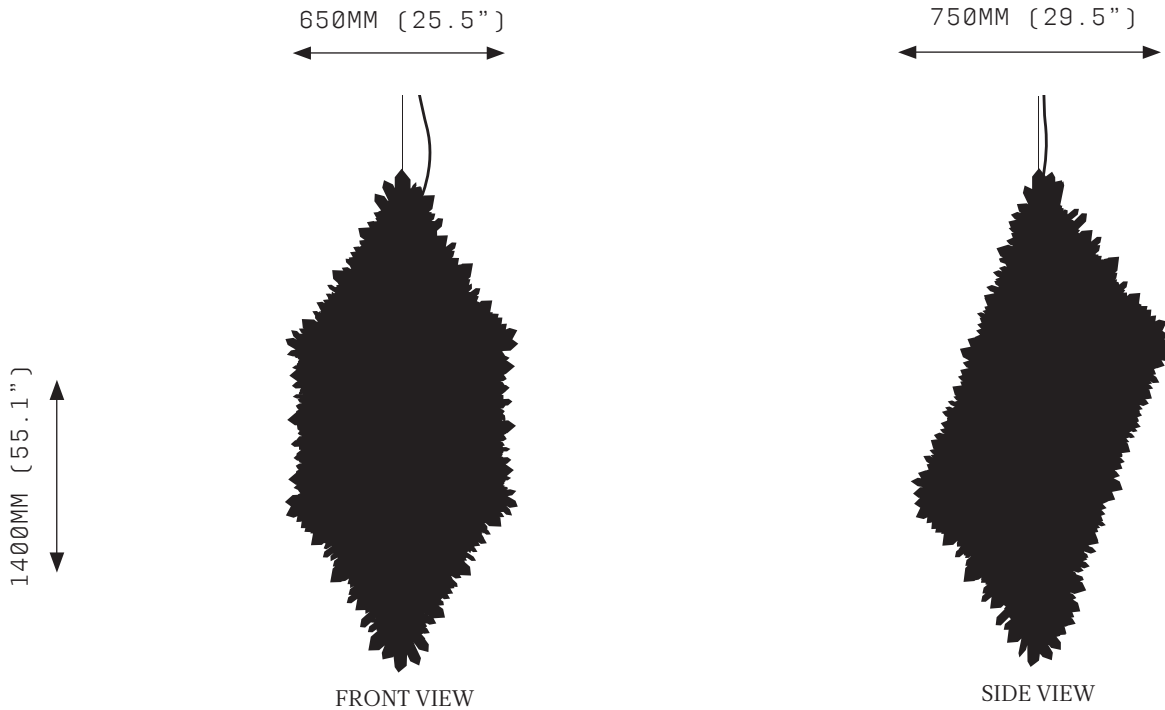

GOLIATH MEDIUM

SPECIFICATIONS

Ordering Code:
GOL.MED

Lamp:
24V LED WW 2700K

Lumens:
5452 LM

Voltage:
24V DC

Watts:
45W

Weight:
Approx. 60kg*
*Exclusive of canopy

GOLIATH LARGE

In the ancient allegory David triumphs over the giant Goliath using only his wits and a stone.

GOLIATH is a grand statement in material exploration. An Oblique Rhombic Prism frame is encrusted with a mass of carefully chosen clear and smoky quartz crystals. The mass is internally illuminated, optimistically reminding us of humanity's potential to overcome even the most massive of challenges.

GOLIATH LARGE

SPECIFICATIONS

Ordering Code:
GOL.LRG

Lamp:
24V LED WW 2700K

Lumens:
8004 LM

Voltage:
24V DC

Watts:
66W

Weight:
Approx. 148kg*
*Exclusive of canopy