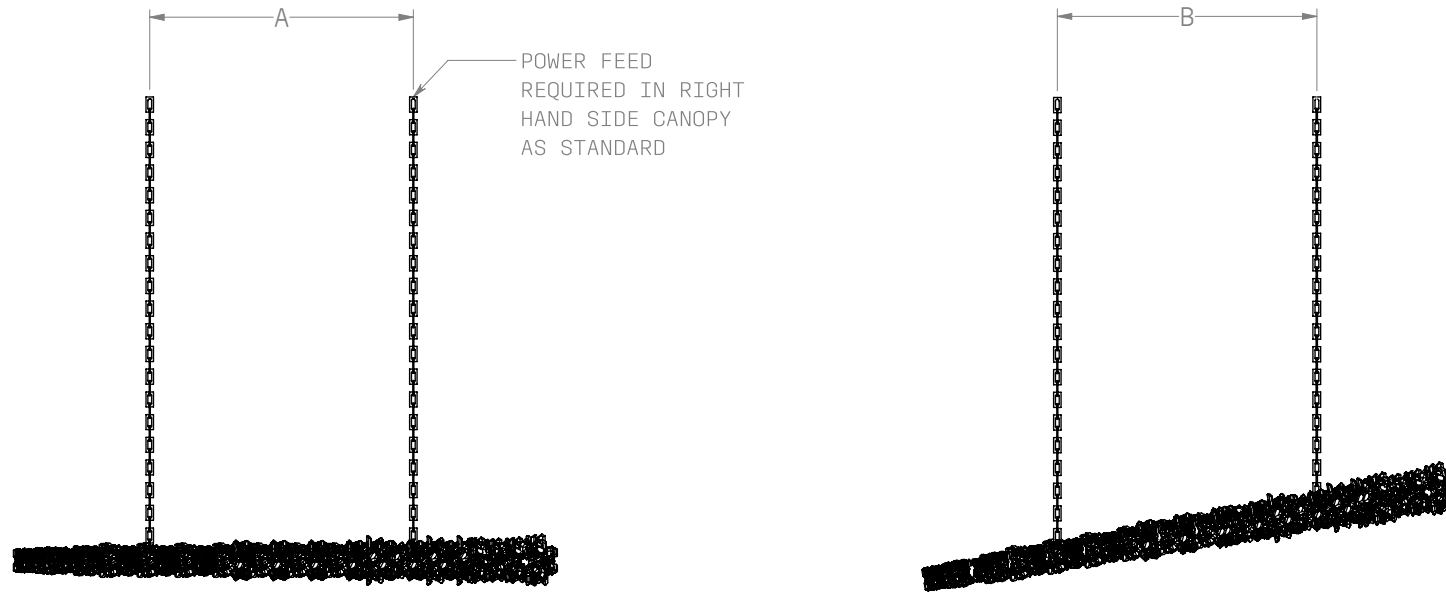

# METEOR

FRONT ELEVATION

DIMENSIONS SPECIFY DISTANCE BETWEEN CENTRE POINTS OF CANOPIES.

	HORZINTONAL ORIENTATION	ANGLED ORIENTATION
	A	B
MET.900	397mm/15.6"	391mm/15.4"
MET.1200	547mm/21.5"	539mm/21.2"
MET.1500	697mm/27.4"	686mm/27"
MET.1800	847mm/33.3"	834mm/32.8"
MET.2100	997mm/39.3"	982mm/38.7"