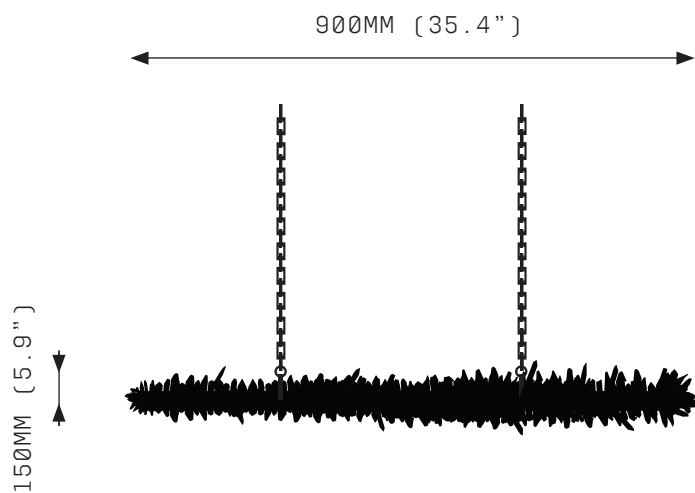

METEOR 900

FRONT VIEW