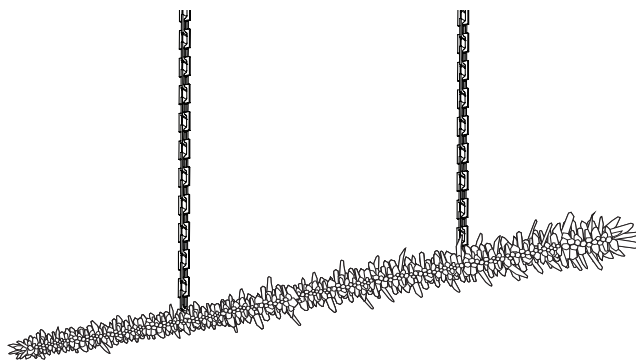

METEOR

FIXTURE	CODE	METRIC *	IMPERIAL *	WATTS	LIST
Meteor 900	MET.900	900 x 250 x 250 mm	35.4 x 9.8 x 9.8 "	18W	$19,299
Meteor 1200	MET.1200	1200 x 250 x 250 mm	47.2 x 9.8 x 9.8 "	23W	$22,686
Meteor 1500	MET.1500	1500 x 250 x 250 mm	59.0 x 9.8 x 9.8 "	29W	$26,217
Meteor 1800	MET.1800	1800 x 250 x 250 mm	70.9 x 9.8 x 9.8 "	35W	$30,054
Meteor 2100	MET.2100	2100 x 250 x 250 mm	82.7 x 9.8 x 9.8 "	41W	$33,925

* Dimensions are approximate

FINISHES	CODE	LIST	LAMP	CODE	LIST
Aged Brass	AB	Inc.	24V LED WW 2700K*	WW	Inc.

* Dimmable

QUARTZ	CODE	LIST	SUSPENSION	CODE	LIST
Gradient Quartz	GQ	Inc.	Vertical Chain	CHAIN	Inc.