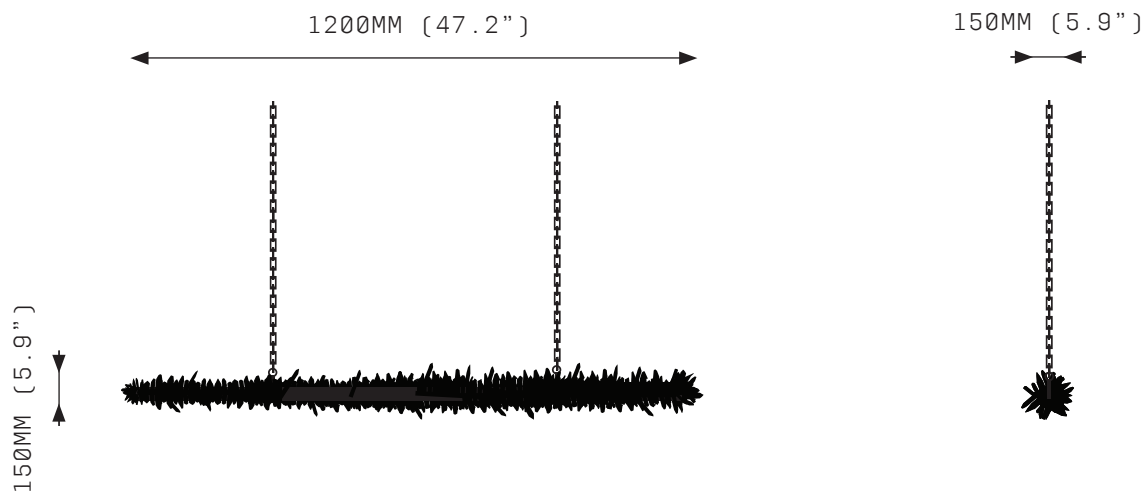

METEOR 1200

FRONT VIEW

SIDE VIEW

SPECIFICATIONS

Ordering Code:
MET.1200

Lamp:
24V LED WW 2700K

Lumens:
5568 LM

Voltage:
24V DC

Watts:
46W

Weight:
Approx. 20kg*
*Exclusive of canopy

Inclusions:
Brass Chain
Power Supply Unit x 60W

Exclusions:
User Interface, Dimmer Unit

PRODUCT OPTIONS

Finishes:
GQ Smoky and Clear
Gradient Quartz Crystal
AB Aged Brass

Suspension:
Chain suspension

Canopy:*

- 2 x RFM Round Flush Medium
- 2 x RFL Round Flush Large
- 2 x RSM Round Surface Medium
- 2 x RSL Round Surface Large

*Refer to Canopy Specification Guide

WARRANTY

3 Years Fixture
3 Years Power Supply Unit
3 Years LED

Meteor is a solid fixture that will require very little maintenance over the years.

If your Meteor is treated with care, it will shine brightly for many years to come.

Quartz is a mineral formed by the Earth. Each crystal piece will be unique due to natural variation of size, shape, colour and clarity.

Contact us for custom variations.

Installation should only be undertaken by a qualified professional