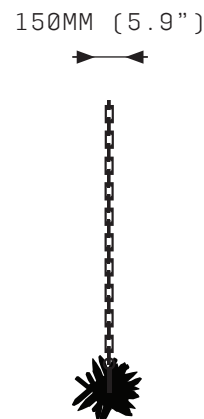

# METEOR 900

FRONT VIEW

SIDE VIEW

## SPECIFICATIONS

Ordering Code:  
MET.900

Lamp:  
24V LED WW 2700K

Lumens:  
4196 LM

Voltage:  
24V DC

Watts:  
35W

Weight:  
Approx. 15kg\*  
\*Exclusive of canopy

Inclusions:  
Brass Chain  
Power Supply Unit x 60W