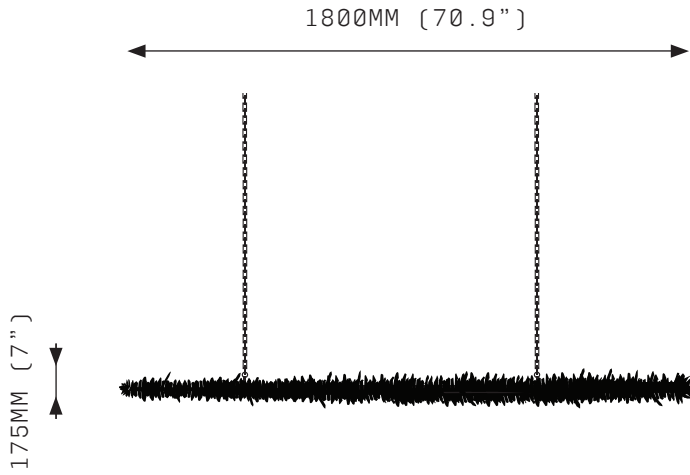

METEOR 1800

FRONT VIEW