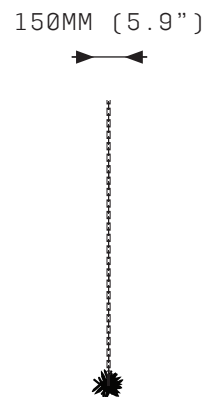

SIDE VIEW

SPECIFICATIONS

Ordering Code:
MET.2100

Lamp:
24V LED WW 2700K

Lumens:
9744 LM

Voltage:
24V DC

Watts:
81W

Weight:
Approx. 35kg*
*Exclusive of canopy

Inclusions:
Brass Chain
Power Supply Unit x 100W

Exclusions:
User Interface, Dimmer Unit

PRODUCT OPTIONS

Finishes:
GQ Smoky and Clear
Gradient Quartz Crystal
AB Aged Brass

Suspension:
Chain Suspension

Canopy:*

- 2 x RFM Round Flush Medium
- 2 x RFL Round Flush Large
- 2 x RSM Round Surface Medium
- 2 x RSL Round Surface Large

*Refer to Canopy Specification Guide

WARRANTY

3 Years Fixture
3 Years Power Supply Unit
3 Years LED

Meteor is a solid fixture that will require very little maintenance over the years.

If your Meteor is treated with care, it will shine brightly for many years to come.

Quartz is a mineral formed by the Earth. Each crystal piece will be unique due to natural variation of size, shape, colour and clarity.

Contact us for custom variations.

Installation should only be undertaken by a qualified professional