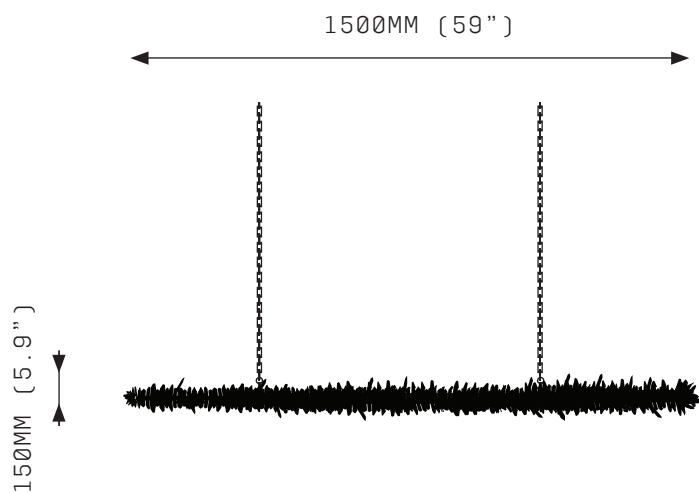

METEOR 1500

FRONT VIEW