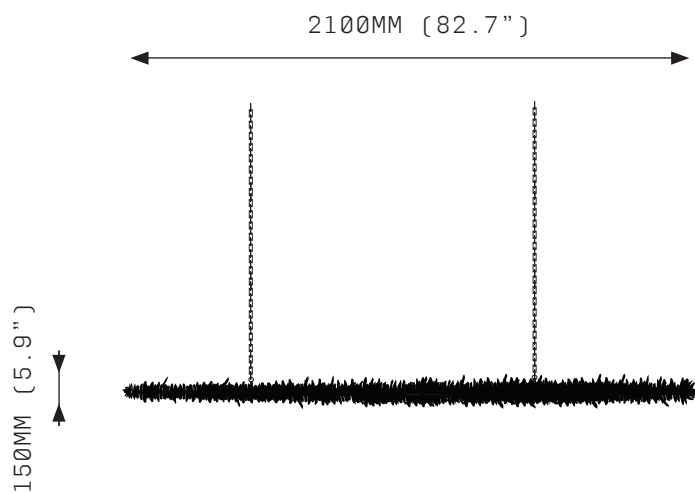

METEOR 2100

FRONT VIEW