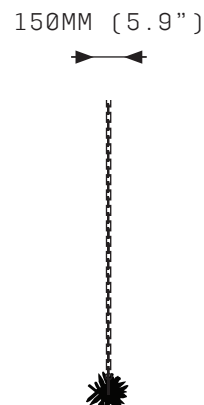

## SPECIFICATIONS

Ordering Code:  
MET.900

Lamp:  
24V LED WW 2700K

Lumens:  
4196 LM

Voltage:  
24V DC

Watts:  
35W

Weight:  
Approx. 15kg\*  
\*Exclusive of canopy

Inclusions:  
Brass Chain  
Power Supply Unit x 60W

# METEOR 1500

FRONT VIEW

SIDE VIEW