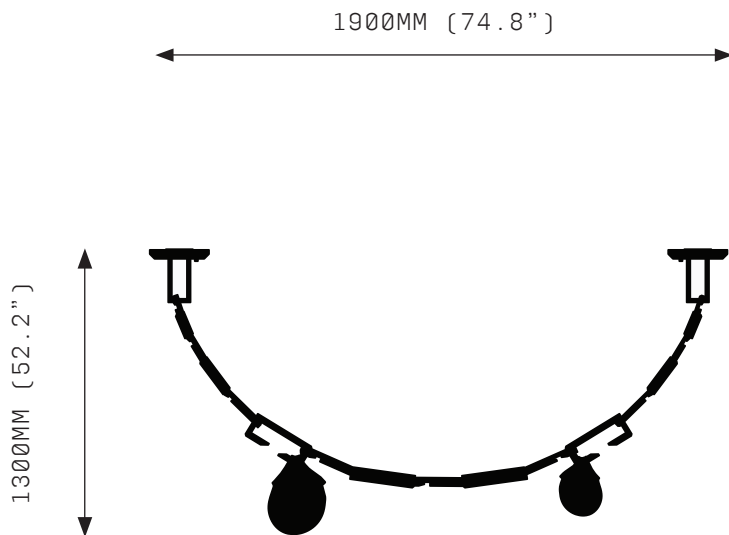

NEPENTHES CORDON MEDIUM

FRONT VIEW

SIDE VIEW

SPECIFICATIONS

Ordering Code:
NEP.CR.M

Lamp:
G4 12V LED 2.5W 2700K

Lumens:
600 LM

Voltage:
12V DC

Watts:
10W

Weight:
Approx. 15 kg

Inclusions:
Power Supply Unit x 60W

Exclusions:
User Interface, Dimmer Unit

PRODUCT OPTIONS

Finishes:
AB Aged Brass
BB Brushed Brass
HRB Hand Rubbed Brass
DB Dark Bronze
MP Mottled Patina
VER Verdigris
PB Polished Brass
CP Copper
CR Chrome
GR Graphite
SN Satin Nickel
24K 24K Gold

Canopy: *
CF Chain Flush
CFL Chain Flush Large
CS Chain Surface
CSL Chain Surface Large
*Refer to Canopy Specification Guide

WARRANTY

3 Years Fixture
3 Years Power Supply Unit
3 Years LED

Nepenthes Cordon is a solid fixture that will require very little maintenance over the years.

If your Nepenthes Cordon is treated with care, it will shine brightly for many years to come.

Contact us for custom variations.

Installation should only be undertaken by a qualified professional