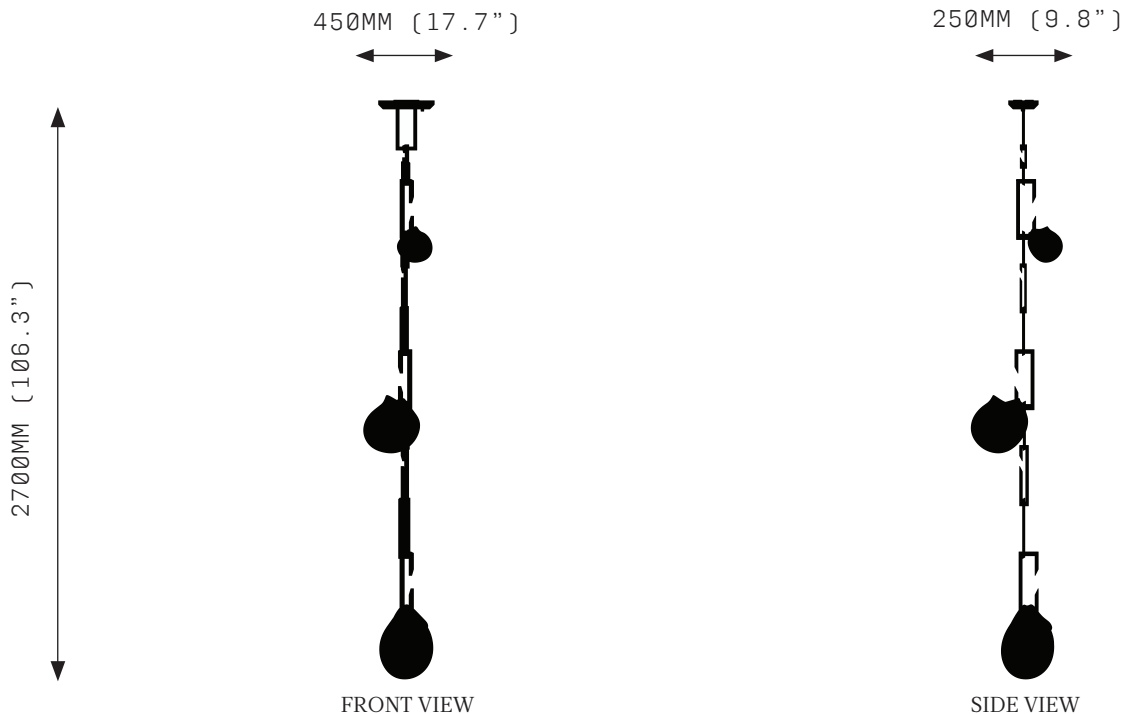

NEPENTHES TENDRIL LARGE

SPECIFICATIONS

Ordering Code:
NEP.TE.L

Lamp:
G4 12V LED 2.5W 2700K

Lumens:
900 LM

Voltage:
12V DC

Watts:
15W

Weight:
Approx. 14 kg

Inclusions:
Power Supply Unit x 60W

Exclusions:
User Interface, Dimmer Unit

PRODUCT OPTIONS

Finishes:
AB Aged Brass
BB Brushed Brass
HRB Hand Rubbed Brass
DB Dark Bronze
MP Mottled Patina
VER Verdigris
PB Polished Brass
CP Copper
CR Chrome
GR Graphite
SN Satin Nickel
24K 24K Gold

Canopy: *
CF Chain Flush
CFL Chain Flush Large
CS Chain Surface
CSL Chain Surface Large
*Refer to Canopy Specification Guide

WARRANTY

3 Years Fixture
3 Years Power Supply Unit
3 Years LED

Nepenthes Tendril is a solid fixture that will require very little maintenance over the years.

If your Nepenthes Tendril is treated with care, it will shine brightly for many years to come.

Contact us for custom variations.

Installation should only be undertaken by a qualified professional