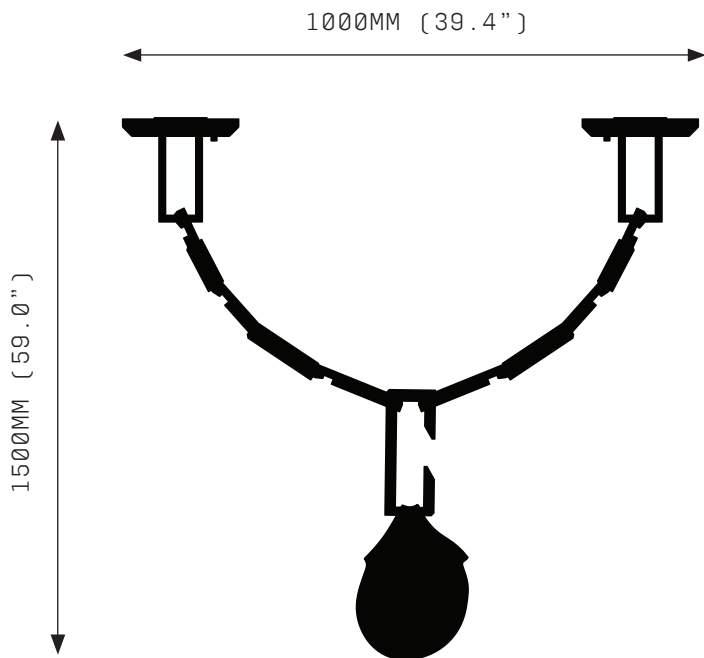

NEPENTHES CORDON SMALL

FRONT VIEW

SIDE VIEW

SPECIFICATIONS

Ordering Code:
NEP.CR.S

Lamp:
G4 12V LED 2.5W 2700K

Lumens:
300 LM

Voltage:
12V DC

Watts:
5W

Weight:
Approx. 13.5 Kg

Inclusions:
Power Supply Unit x 60W

Exclusions:
User Interface, Dimmer Unit

PRODUCT OPTIONS

Finishes:
AB Aged Brass
BB Brushed Brass
HRB Hand Rubbed Brass
DB Dark Bronze
MP Mottled Patina
VER Verdigris
PB Polished Brass
CP Copper
CR Chrome
GR Graphite
SN Satin Nickel
24K 24K Gold

Canopy: *
CF Chain Flush
CFL Chain Flush Large
CS Chain Surface
CSL Chain Surface Large
*Refer to Canopy Specification Guide

WARRANTY

3 Years Fixture
3 Years Power Supply Unit
3 Years LED

Nepenthes Cordon is a solid fixture that will require very little maintenance over the years.

If your Nepenthes Cordon is treated with care, it will shine brightly for many years to come.

Contact us for custom variations.

Installation should only be undertaken by a qualified professional