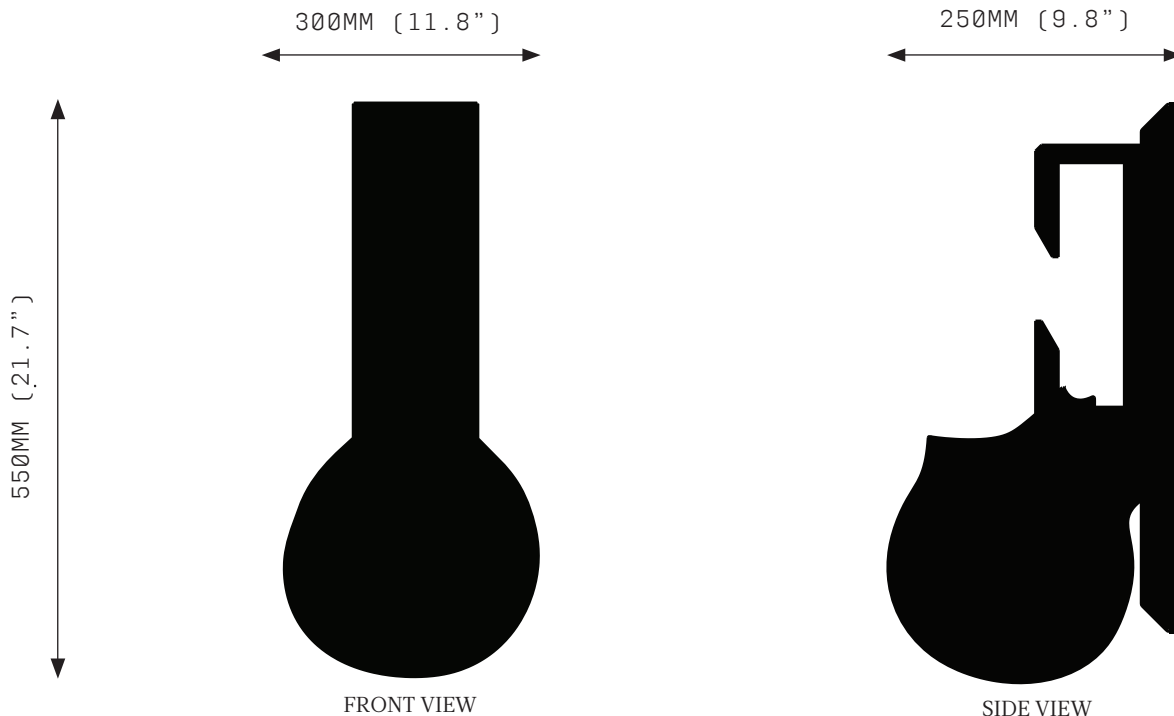

NEPENTHES SCONCE

SPECIFICATIONS

Ordering Code:
NEP.WS

Lamp:
G4 12V LED 2.5W 2700K

Lumens:
300 LM

Voltage:
12V DC

Watts:
5W

Weight:
Approx. 5 kg

Inclusions:
Power Supply Unit x 60W

Exclusions:
User Interface, Dimmer Unit

PRODUCT OPTIONS

Finishes:
AB Aged Brass
BB Brushed Brass
HRB Hand Rubbed Brass
DB Dark Bronze
MP Mottled Patina
VER Verdigris
PB Polished Brass
CP Copper
CR Chrome
GR Graphite
SN Satin Nickel
24K 24K Gold

WARRANTY

3 Years Fixture
3 Years Power Supply Unit
3 Years LED

Nepenthes Sconce is a solid fixture that will require very little maintenance over the years.

If your Nepenthes Sconce is treated with care, it will shine brightly for many years to come.

Contact us for custom variations.

Installation should only be undertaken by a qualified professional