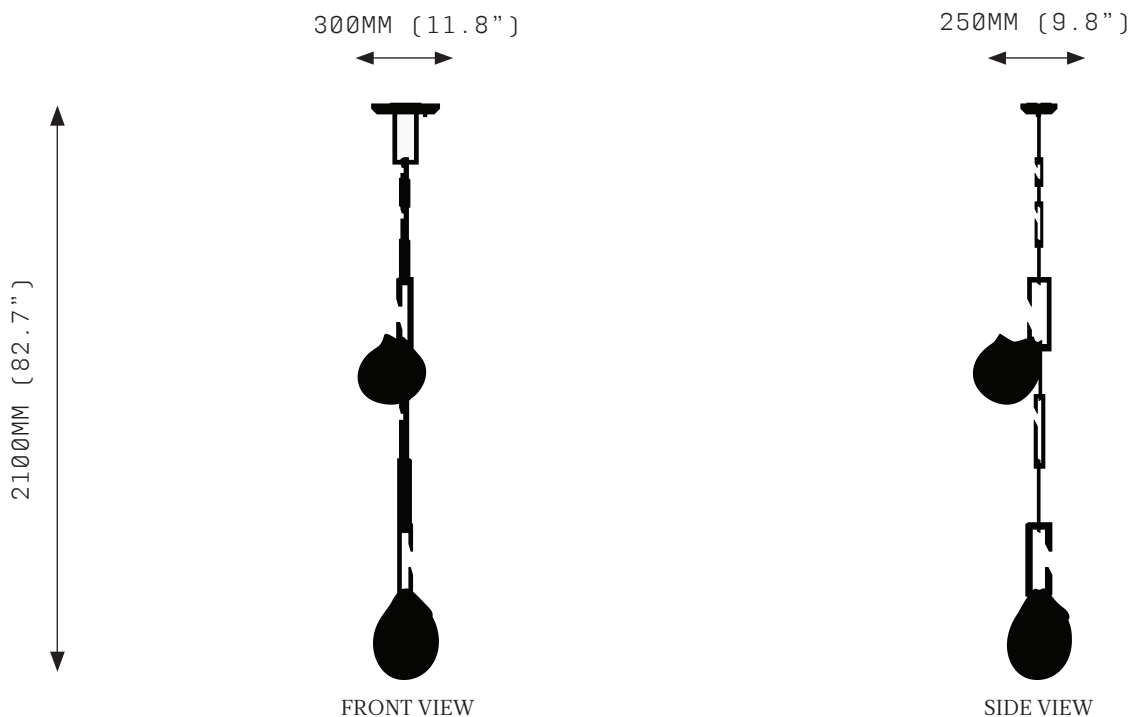

NEPENTHES TENDRIL MEDIUM

SPECIFICATIONS

Ordering Code:
NEP.TE.M

Lamp:
G4 12V LED 2.5W 2700K

Lumens:
600 LM

Voltage:
12V DC

Watts:
10W

Weight:
Approx. 9.5 kg

Inclusions:
Power Supply Unit x 60W

Exclusions:
User Interface, Dimmer Unit

PRODUCT OPTIONS

Finishes:
AB Aged Brass
BB Brushed Brass
HRB Hand Rubbed Brass
DB Dark Bronze
MP Mottled Patina
VER Verdigris
PB Polished Brass
CP Copper
CR Chrome
GR Graphite
SN Satin Nickel
24K 24K Gold

Canopy: *
CF Chain Flush
CFL Chain Flush Large
CS Chain Surface
CSL Chain Surface Large
*Refer to Canopy Specification Guide

WARRANTY

3 Years Fixture
3 Years Power Supply Unit
3 Years LED

Nepenthes Tendril is a solid fixture that will require very little maintenance over the years.

If your Nepenthes Tendril is treated with care, it will shine brightly for many years to come.

Contact us for custom variations.

Installation should only be undertaken by a qualified professional