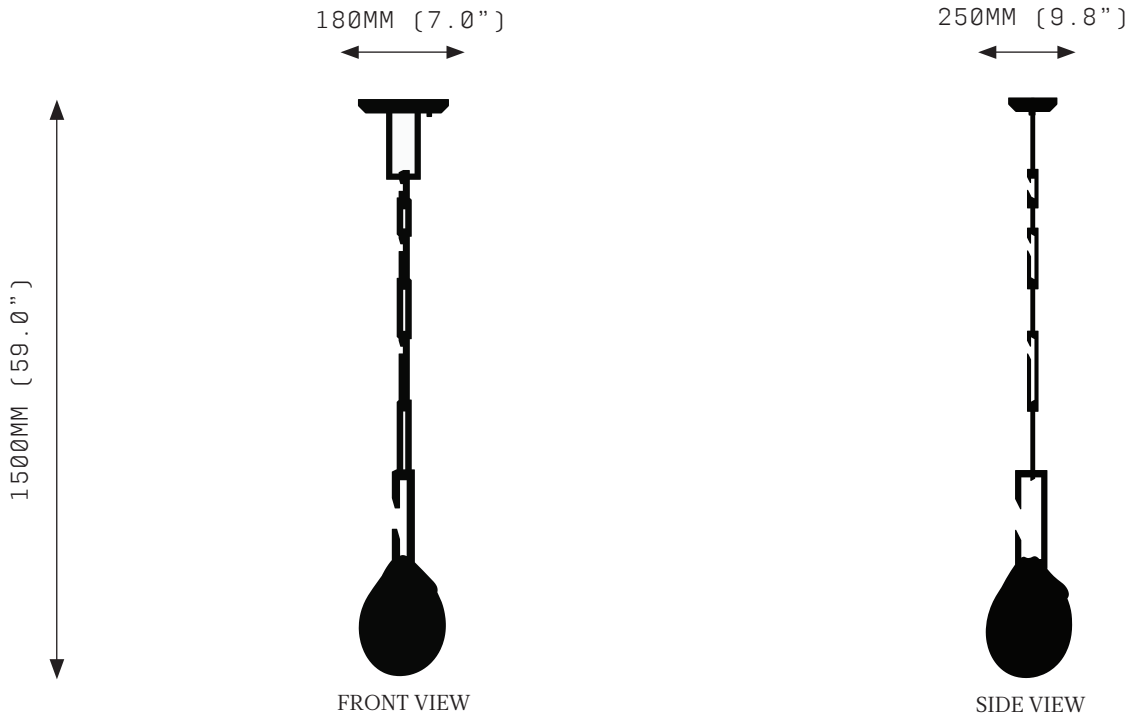

NEPENTHES TENDRIL SMALL

SPECIFICATIONS

Ordering Code:
NEP.TE.S

Lamp:
G4 12V LED 2.5W 2700K

Lumens:
300 LM

Voltage:
12V DC

Watts:
5W

Weight:
Approx. 7.5 kg

Inclusions:
Power Supply Unit x 60W

Exclusions:
User Interface, Dimmer Unit

PRODUCT OPTIONS

Finishes:
AB Aged Brass
BB Brushed Brass
HRB Hand Rubbed Brass
DB Dark Bronze
MP Mottled Patina
VER Verdigris
PB Polished Brass
CP Copper
CR Chrome
GR Graphite
SN Satin Nickel
24K 24K Gold

Canopy: *
CF Chain Flush
CFL Chain Flush Large
CS Chain Surface
CSL Chain Surface Large
*Refer to Canopy Specification Guide

WARRANTY

3 Years Fixture
3 Years Power Supply Unit
3 Years LED

Nepenthes Tendril is a solid fixture that will require very little maintenance over the years.

If your Nepenthes Tendril is treated with care, it will shine brightly for many years to come.

Contact us for custom variations.

Installation should only be undertaken by a qualified professional