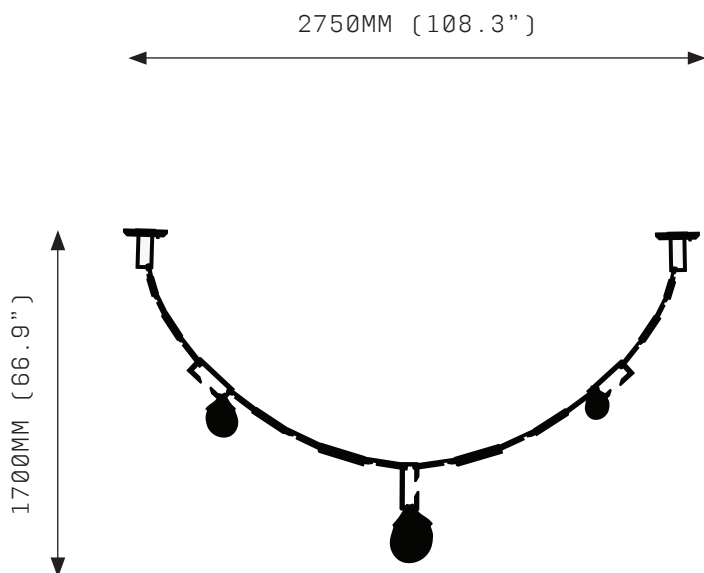

NEPENTHES CORDON LARGE

FRONT VIEW