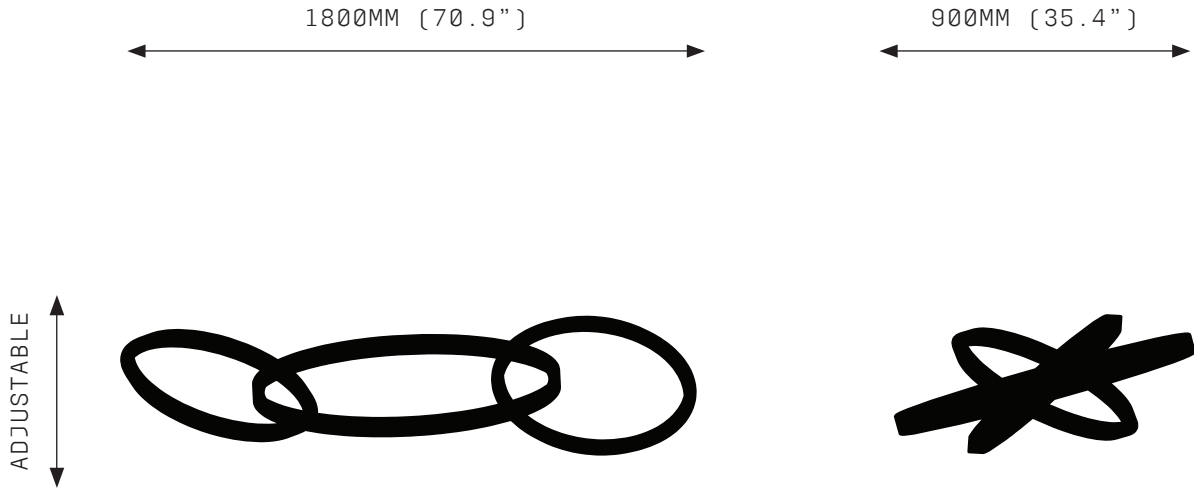

ORACLE TRIPLET 600-IN / 900-EX / 600-IN

FRONT VIEW

SIDE VIEW

SPECIFICATIONS

Ordering Code:
OR.3.696

Lamp:
24V LED WW 2700K

Lumens:
10188 LM

Voltage:
24V DC

Watts:
126W

Weight:
Approx. 15 kg*
*Exclusive of canopy

Inclusions:
Power Supply Unit x 150W

Exclusions:
User Interface, Dimmer Unit

PRODUCT OPTIONS

Finishes:
AB Aged Brass
BB Brushed Brass
HRB Hand Rubbed Brass
DB Dark Bronze
MP Mottled Patina

Suspension:
A-CAB Angled Cable
V-CAB Vertical Cable

Canopy:*

RFM	Round Flush Medium
RFL	Round Flush Large
RSM	Round Surface Medium
RSL	Round Surface Large
LFL	Linear Flush Large
LSL	Linear Surface Large

*Also available with Magical Suspension

*Refer to Canopy Specification Guide

WARRANTY

3 Years Fixture
3 Years Power Supply Unit
3 Years LED

Oracle is a solid fixture that will require very little maintenance over the years.

If your Oracle is treated with care, it will shine brightly for many years to come.

Contact us for custom variations.

Installation should only be undertaken by a qualified professional