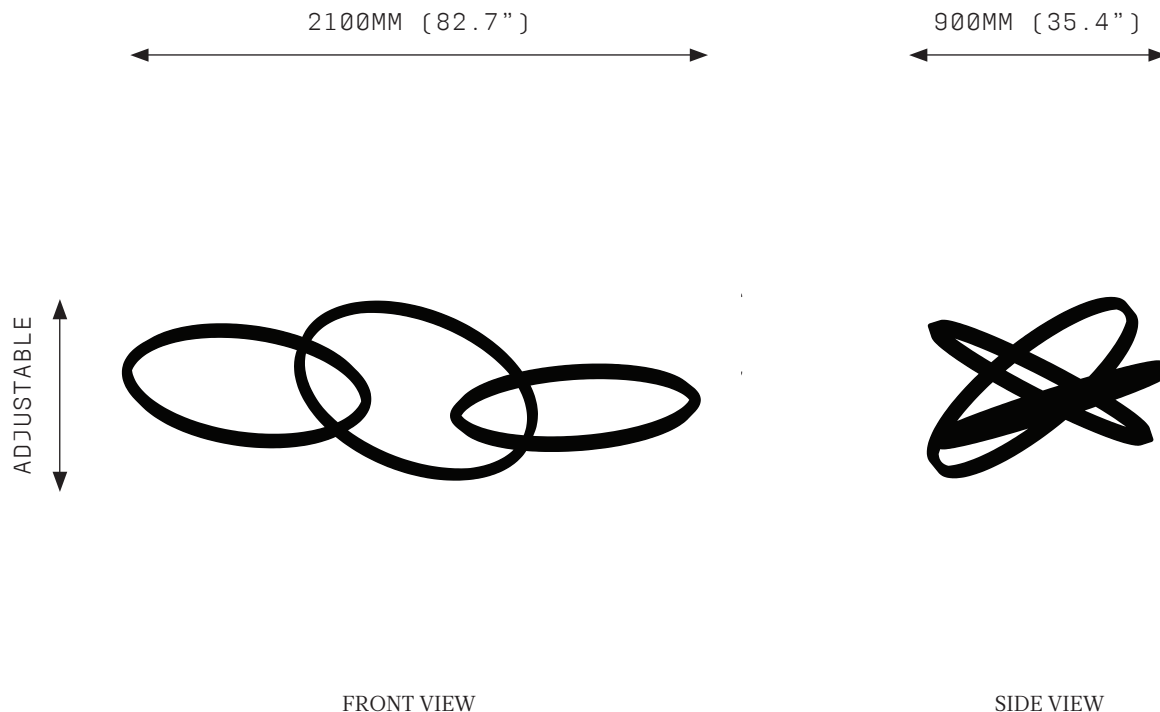

ORACLE TRIPLET 900-IN / 900-EX / 900-IN

SPECIFICATIONS

Ordering Code:
OR.3.900

Lamp:
24V LED WW 2700K

Lumens:
13099 LM

Voltage:
24V DC

Watts:
162W

Weight:
Approx. 18 kg*
*Exclusive of canopy

Inclusions:
2 x Power Supply Unit x 150W

Exclusions:
User Interface, Dimmer Unit

PRODUCT OPTIONS

Finishes:
AB Aged Brass
BB Brushed Brass
HRB Hand Rubbed Brass
DB Dark Bronze
MP Mottled Patina

Suspension:
A-CAB Angled Cable
V-CAB Vertical Cable

Canopy:*

RFM Round Flush Medium
RFL Round Flush Large
RSM Round Surface Medium
RSL Round Surface Large
LFL Linear Flush Large
LSL Linear Surface Large

*Also available with Magical Suspension

*Refer to Canopy Specification Guide

WARRANTY

3 Years Fixture
3 Years Power Supply Unit
3 Years LED

Oracle is a solid fixture that will require very little maintenance over the years.

If your Oracle is treated with care, it will shine brightly for many years to come.

Contact us for custom variations.

Installation should only be undertaken by a qualified professional