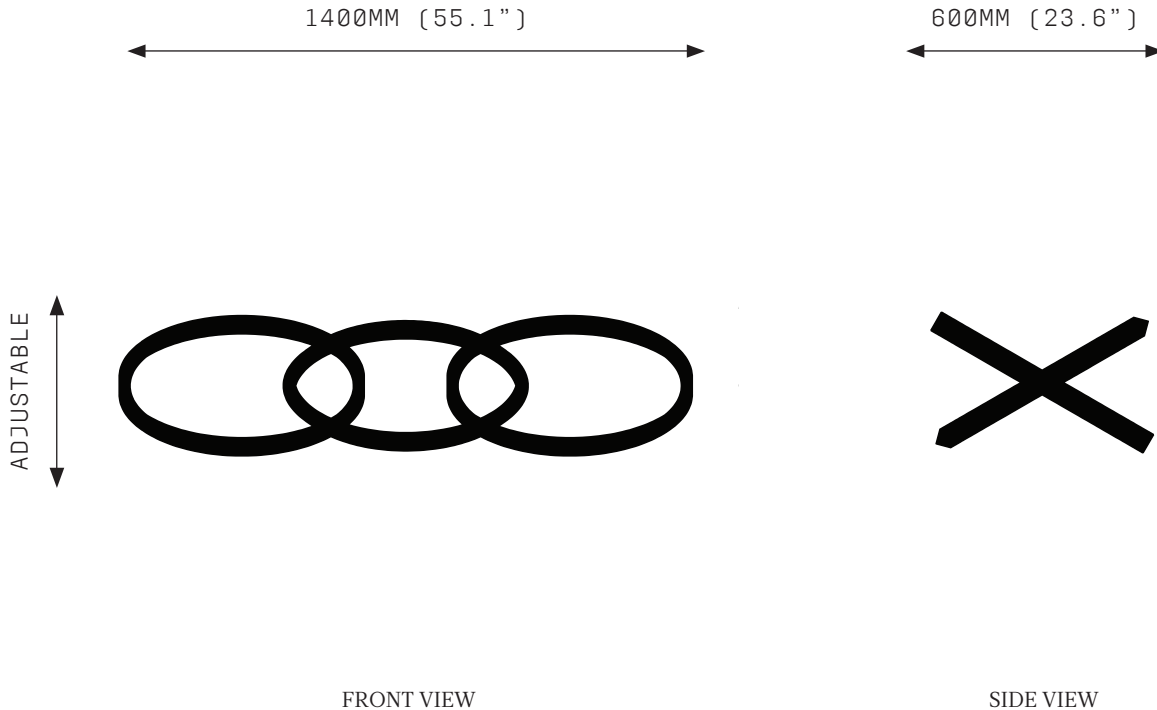

SPECIFICATIONS

Ordering Code:
OR.3.600

Lamp:
24V LED WW 2700K

Lumens:
8732 LM

Voltage:
24V DC

Watts:
108W

Weight:
Approx. 13 kg*
*Exclusive of canopy

Inclusions:
Power Supply Unit x 150W