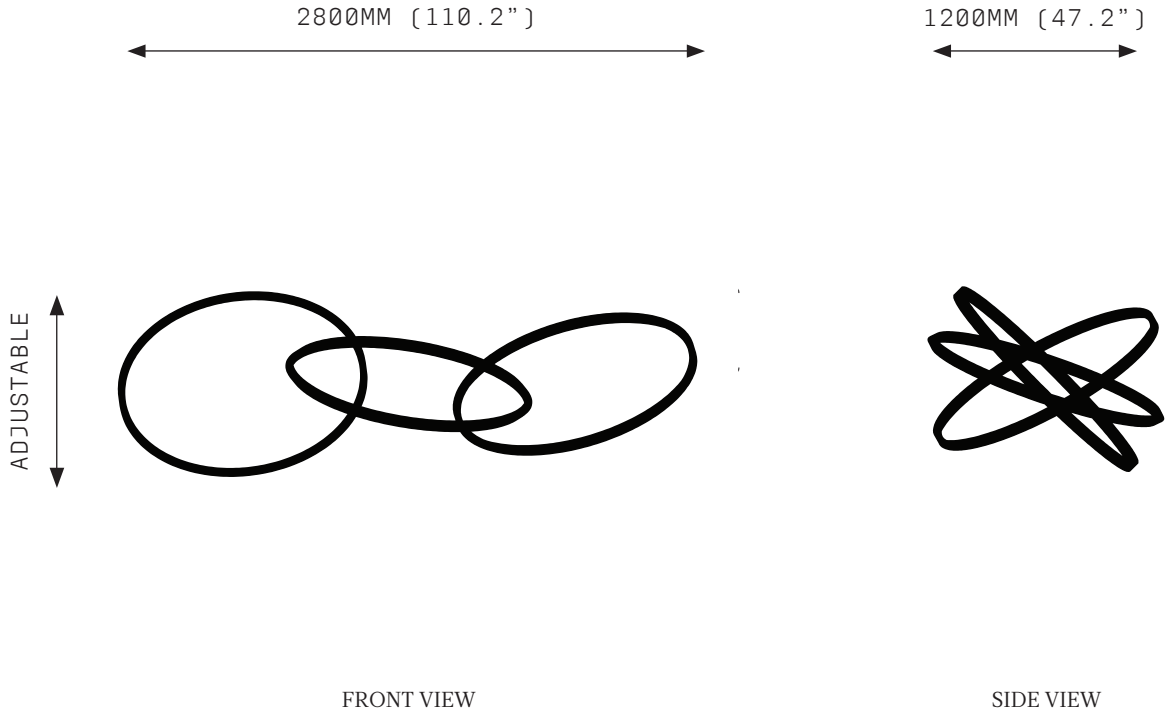

FRONT VIEW

SIDE VIEW

SPECIFICATIONS

Ordering Code:
OR.3.1200

Lamp:
24V LED WW 2700K

Lumens:
17465 LM

Voltage:
24V DC

Watts:
217W