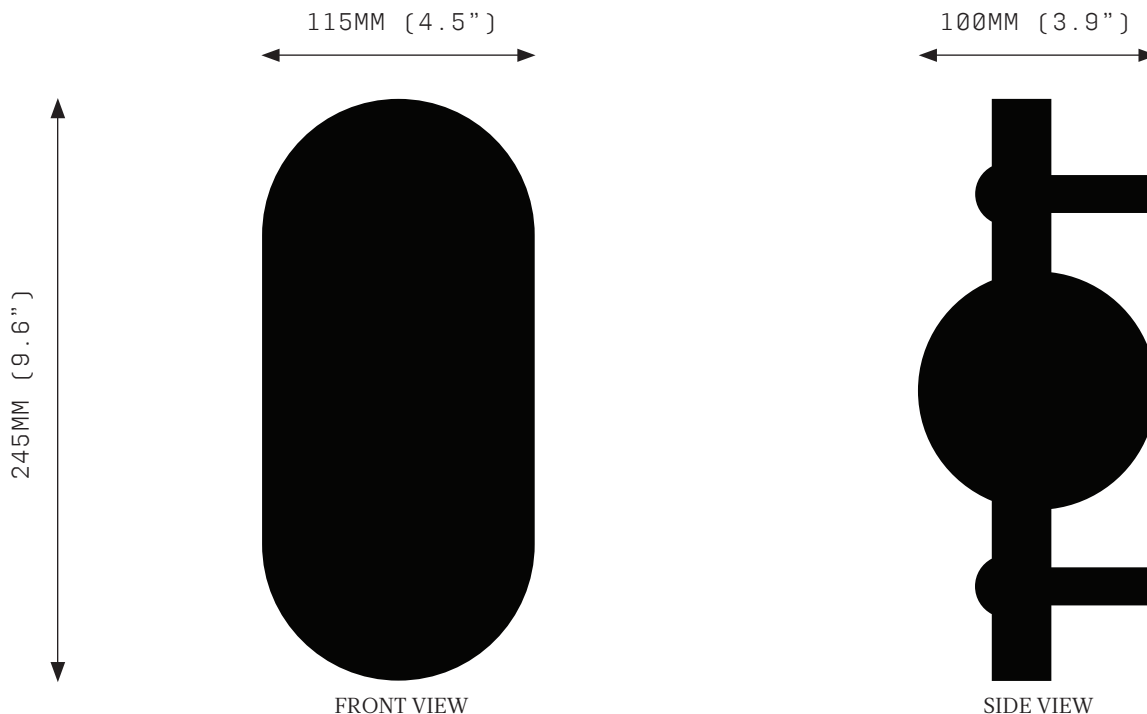

OURANOS I SCONCE

SPECIFICATIONS

Ordering Code:
OUR.1.1

Lamp:
24V LED WW 2700K

Lumens:
645 LM

Voltage:
24V DC

Watts:
12W

Weight:
Approx. 4kg*