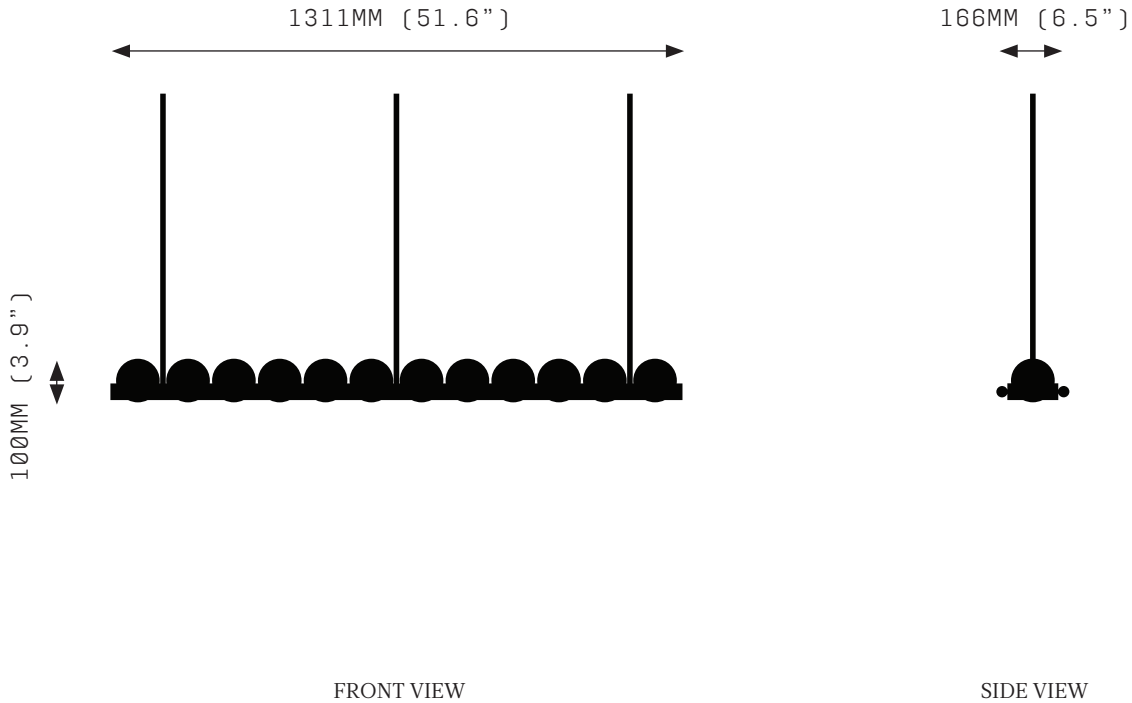

OURANOS II LINEAR MEDIUM

FRONT VIEW

SIDE VIEW

SPECIFICATIONS

Ordering Code:
OUR.2.M

Lamp:
24V LED WW 2700K

Lumens:
2900 LM

Voltage:
24V DC

Watts:
53W

Weight:
Approx. 25kg*
*Exclusive of canopy

Inclusions:
12 Quartz crystal spheres
Power Supply Unit x 100W

Exclusions:
User Interface, Dimmer Unit

PRODUCT OPTIONS

Quartz:
CQ Clear Quartz

Finishes:
AB Aged Brass
BB Brushed Brass
DB Dark Bronze
MP Mottled Patina
VER Verdigris

Suspension:
ROD Vertical Rod

Canopy:*

DS Dome Surface
RFM Round Flush Medium
RFL Round Flush Large
RSM Round Surface Medium
RSL Round Surface Large

*Refer to Canopy Specification Guide

WARRANTY

3 Years Fixture
3 Years Power Supply Unit
3 Years LED

Ouranos II Linear is a solid fixture that will require very little maintenance over the years.

If your Ouranos II Linear is treated with care, it will shine brightly for many years to come.

Quartz is a mineral formed by the Earth. Each crystal piece will be unique due to natural variation of tone and clarity.

Contact us for custom variations.

Installation should only be undertaken by a qualified professional