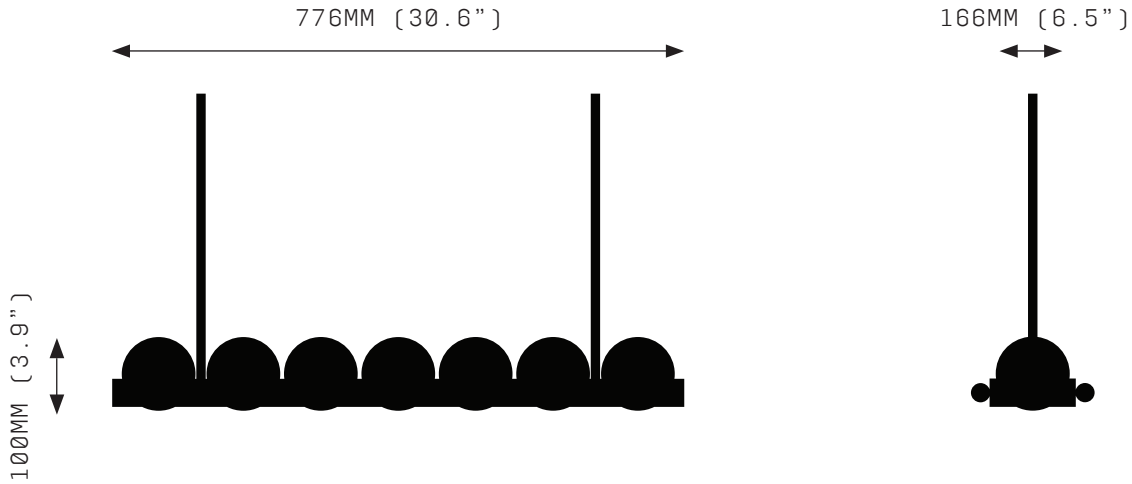

OURANOS II LINEAR SMALL

FRONT VIEW

SIDE VIEW

SPECIFICATIONS

Ordering Code:
OUR.2.S

Lamp:
24V LED WW 2700K

Lumens:
1781 LM

Voltage:
24V DC

Watts:
33W

Weight:
Approx. 15kg*
*Exclusive of canopy

Inclusions:
7 Quartz crystal spheres
Power Supply Unit x 60W

Exclusions:
User Interface, Dimmer Unit

PRODUCT OPTIONS

Quartz:
CQ Clear Quartz

Finishes:
AB Aged Brass
BB Brushed Brass
DB Dark Bronze
MP Mottled Patina
VER Verdigris

Suspension:
ROD Vertical Rod

Canopy:*

DS Dome Surface
RFM Round Flush Medium
RFL Round Flush Large
RSM Round Surface Medium
RSL Round Surface Large

*Refer to Canopy Specification Guide

WARRANTY

3 Years Fixture
3 Years Power Supply Unit
3 Years LED

Ouranos II Linear is a solid fixture that will require very little maintenance over the years.

If your Ouranos II Linear is treated with care, it will shine brightly for many years to come.

Quartz is a mineral formed by the Earth. Each crystal piece will be unique due to natural variation of tone and clarity.

Contact us for custom variations.

Installation should only be undertaken by a qualified professional