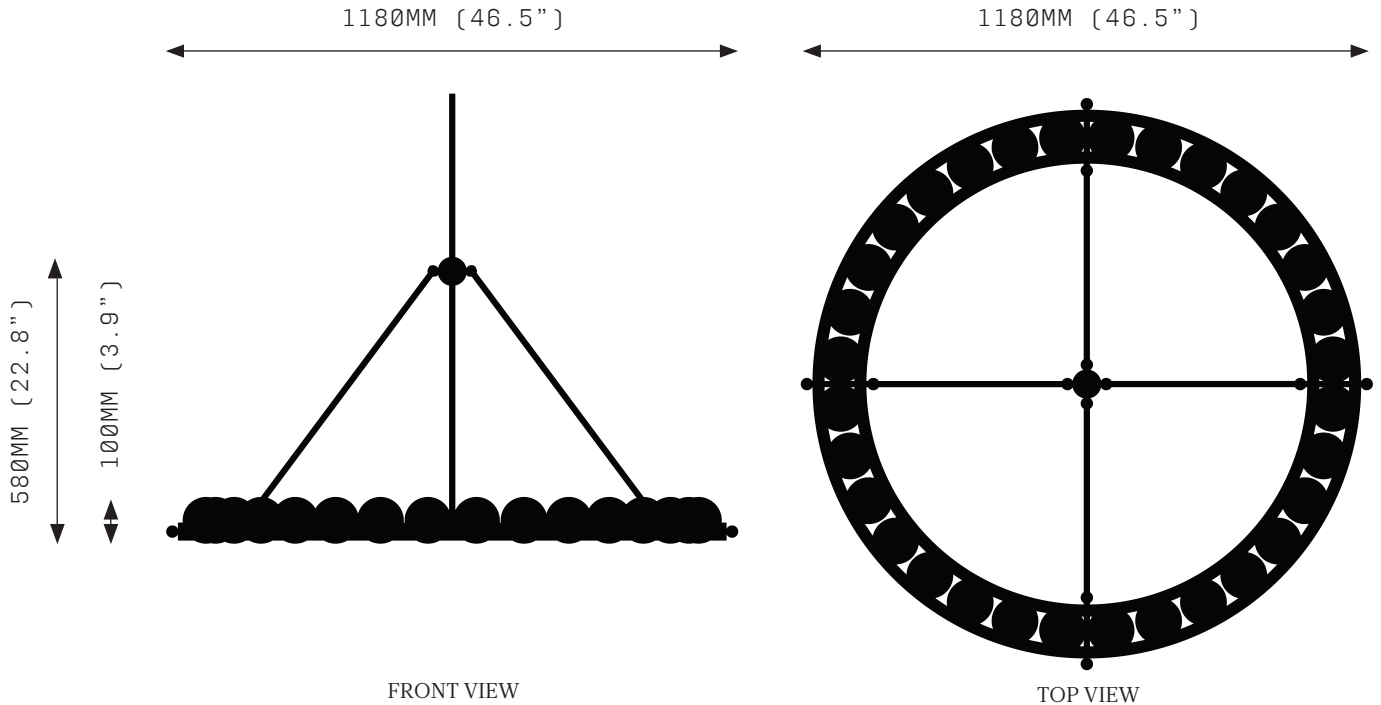

OURANOS III CIRCULAR MEDIUM

SPECIFICATIONS

Ordering Code:
OUR.3.M

Lamp:
24V LED WW 2700K

Lumens:
7092 LM

Voltage:
24V DC

Watts:
129W

Weight:
Approx. 55kg*
*Exclusive of canopy