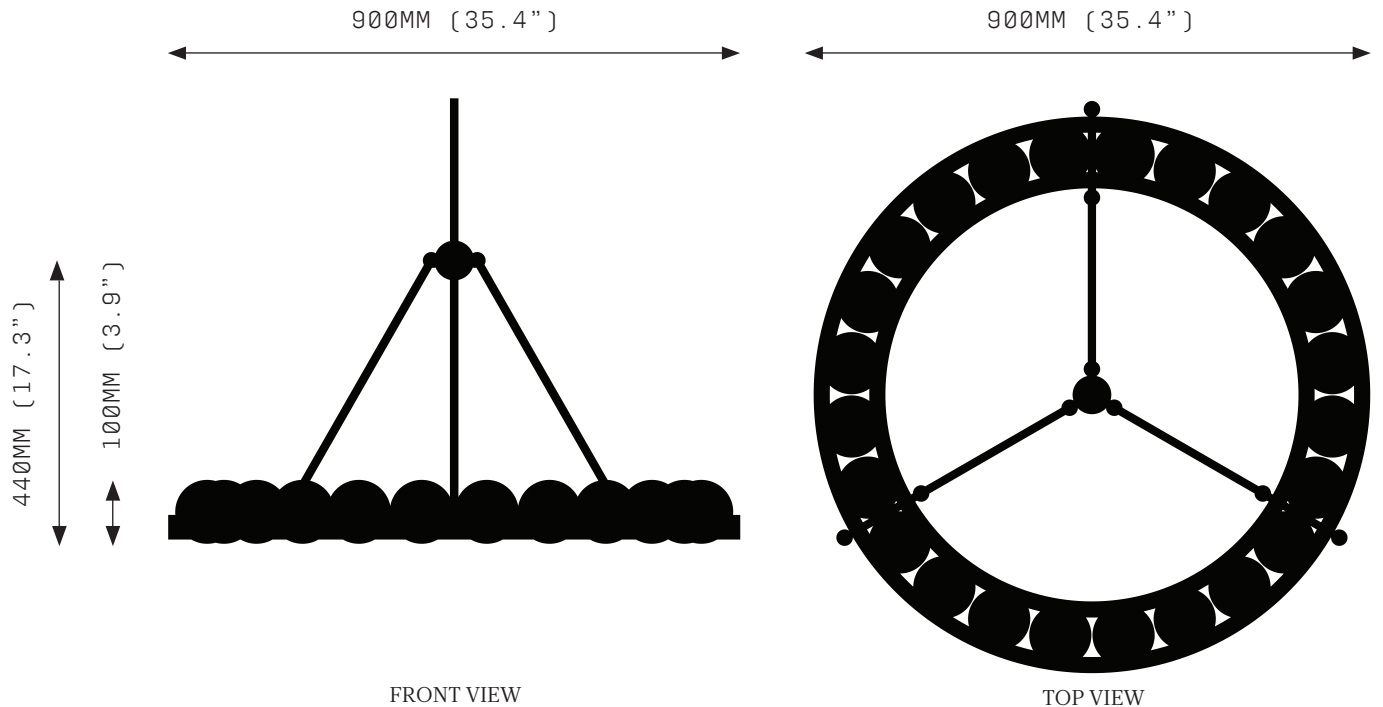

OURANOS III CIRCULAR SMALL

FRONT VIEW

TOP VIEW

SPECIFICATIONS

Ordering Code:
OUR.3.S

Lamp:
24V LED WW 2700K

Lumens:
5206 LM

Voltage:
24V DC

Watts:
94W

Weight:
Approx. 45kg*
*Exclusive of canopy

Inclusions:
24 Quartz crystal spheres
Power Supply Unit x 150W

Exclusions:
User Interface, Dimmer Unit

PRODUCT OPTIONS

Quartz:
CQ Clear Quartz

Finishes:
AB Aged Brass
BB Brushed Brass
DB Dark Bronze
MP Mottled Patina
VER Verdigris

Suspension:
ROD Vertical Rod

Canopy:*

- DS Dome Surface
- RFM Round Flush Medium
- RFL Round Flush Large
- RSM Round Surface Medium
- RSL Round Surface Large

*Refer to Canopy Specification Guide

WARRANTY

3 Years Fixture
3 Years Power Supply Unit
3 Years LED

Ouranos II Round is a solid fixture that will require very little maintenance over the years.

If your Ouranos III Round is treated with care, it will shine brightly for many years to come.

Quartz is a mineral formed by the Earth. Each crystal piece will be unique due to natural variation of tone and clarity.

Contact us for custom variations.

Installation should only be undertaken by a qualified professional