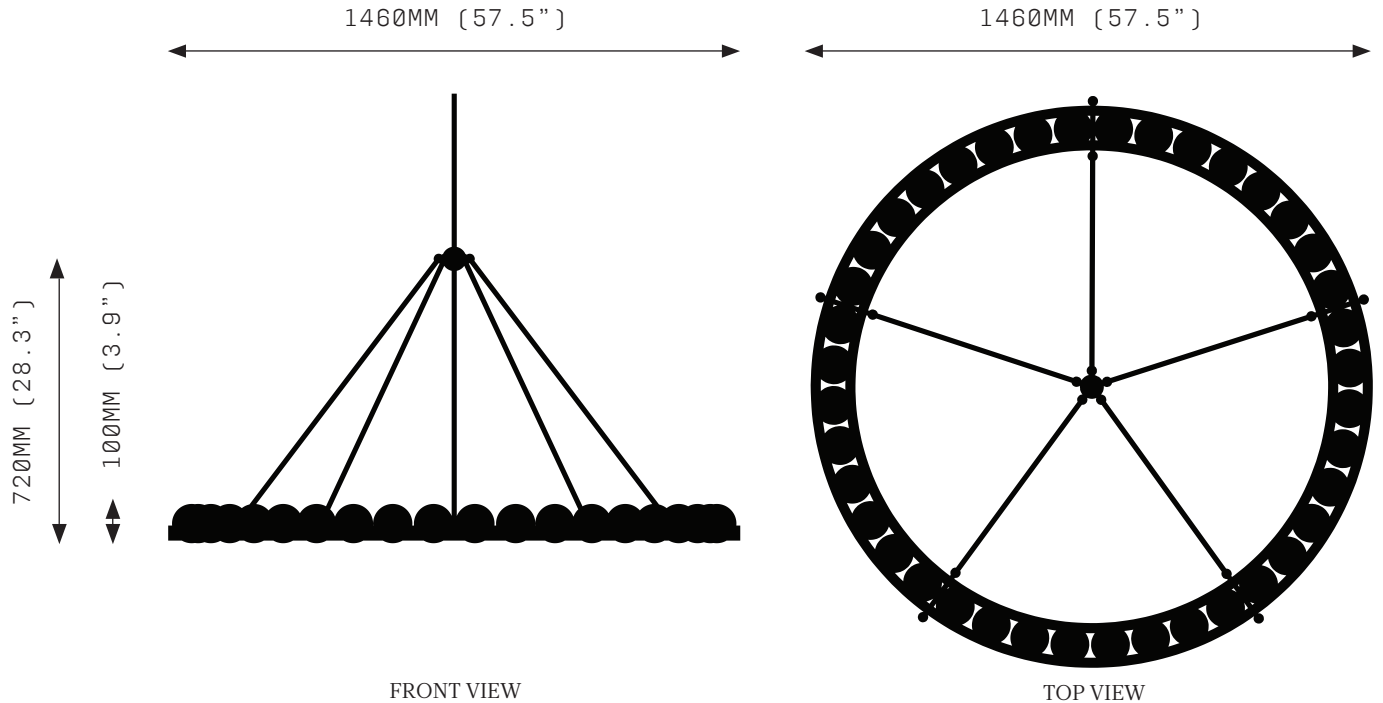

Contact us for custom variations.

Installation should only be undertaken by a qualified professional

OURANOS III CIRCULAR LARGE

SPECIFICATIONS

Ordering Code:
OUR.3.L

Lamp:
24V LED WW 2700K

Lumens:
8958 LM

Voltage:
24V DC