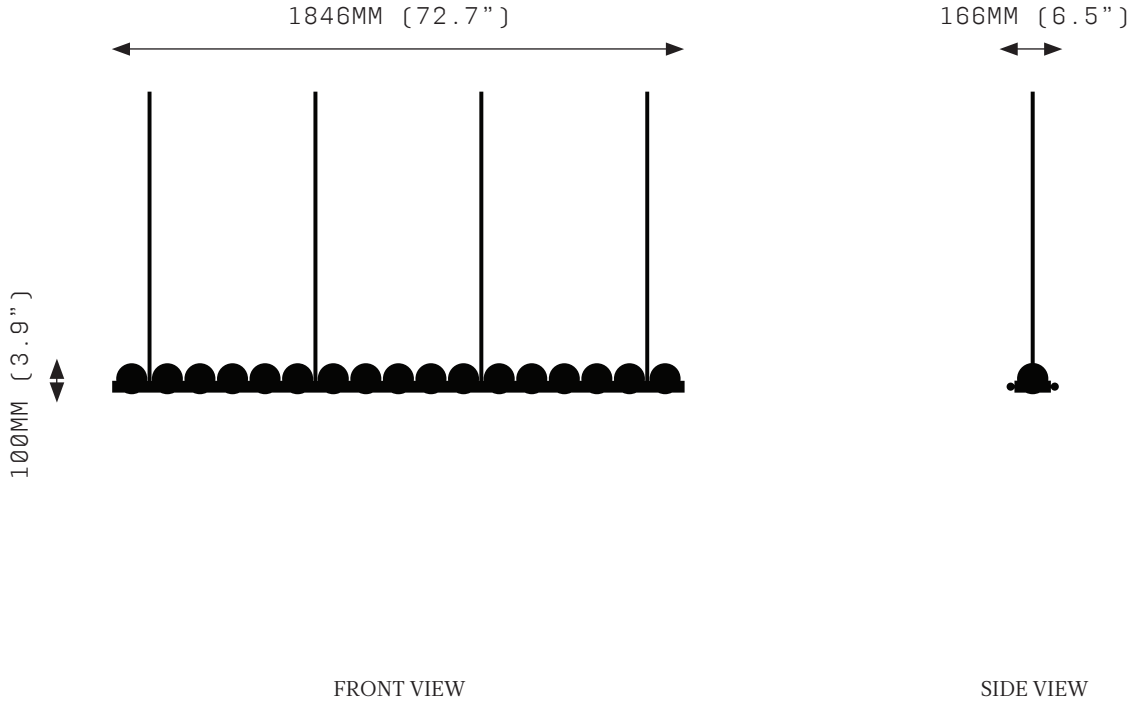

OURANOS II LINEAR LARGE

FRONT VIEW

SIDE VIEW

SPECIFICATIONS

Ordering Code:
OUR.2.L

Lamp:
24V LED WW 2700K

Lumens:
4033 LM

Voltage:
24V DC